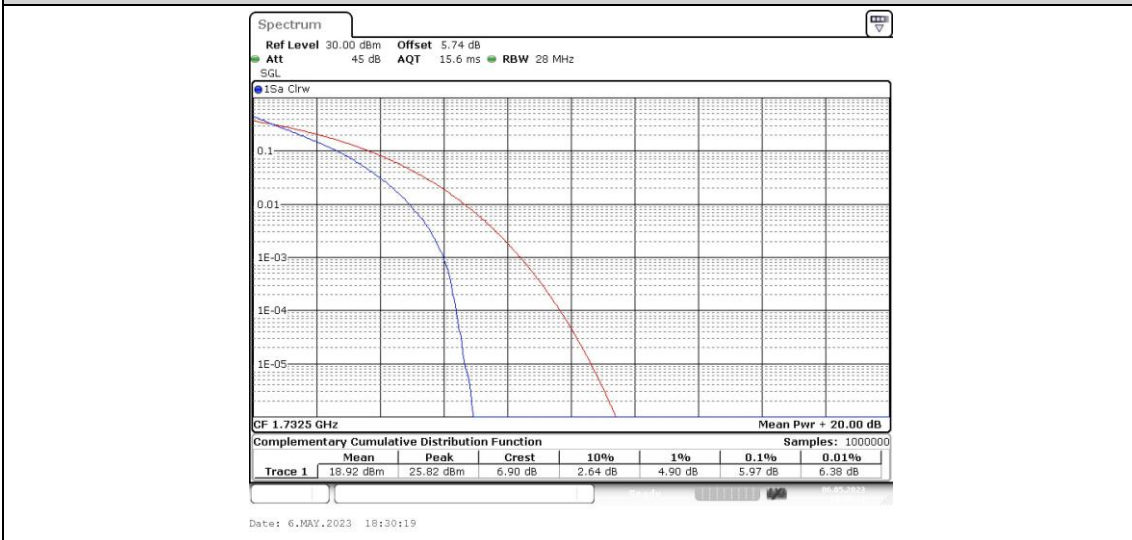

Band4-10MHz-16QAM-20175-50RB#0

Band4-10MHz-16QAM-20350-1RB#0

Band4-10MHz-16QAM-20350-50RB#0

Band4-15MHz-QPSK-20025-1RB#0

Band4-15MHz-QPSK-20025-75RB#0

Band4-15MHz-QPSK-20175-1RB#0

Band4-15MHz-QPSK-20175-75RB#0