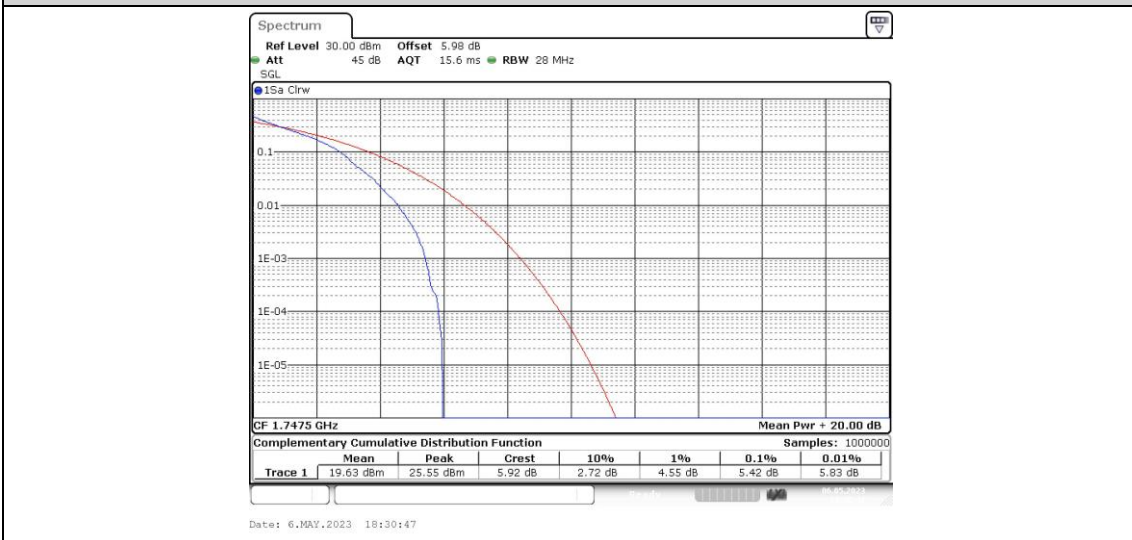

Band4-15MHz-QPSK-20325-75RB#0