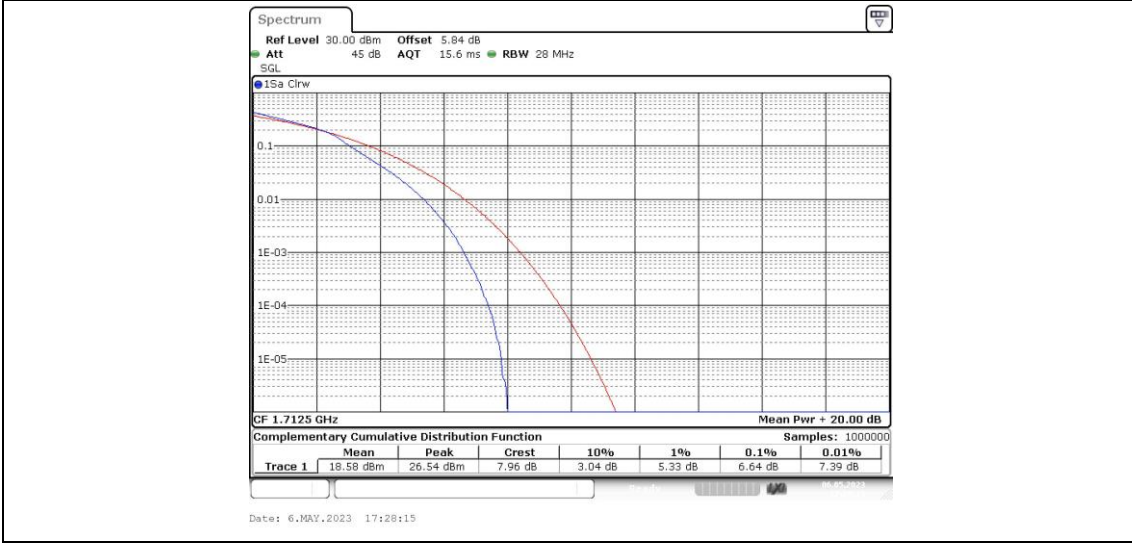

Band4-5MHz-16QAM-19975-25RB#0

Band4-5MHz-16QAM-20175-1RB#0