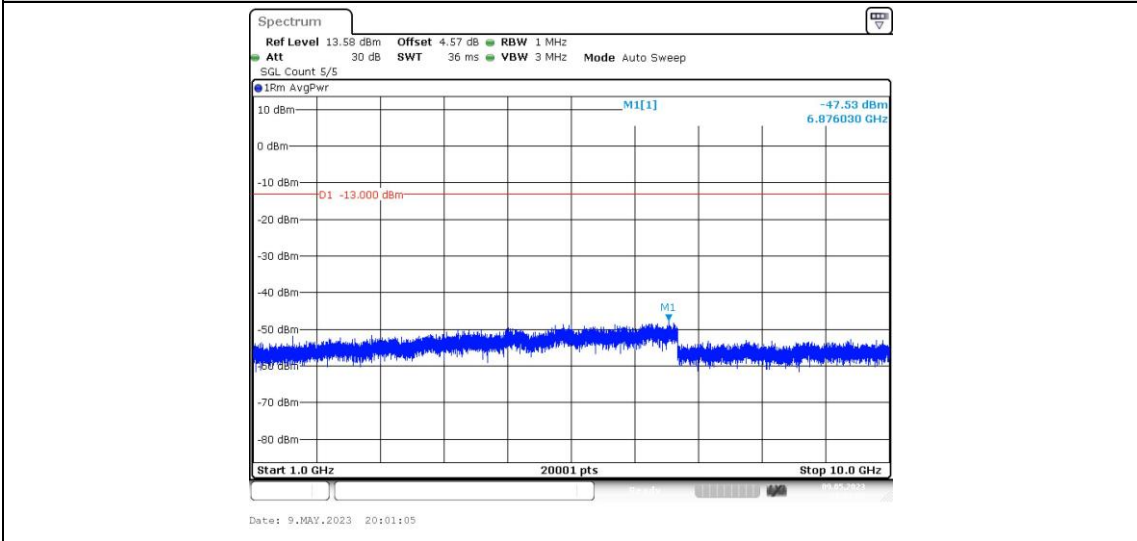

Band13-5MHz-16QAM-23205-1RB#0-Range1:0.009~0.15MHz

Band13-5MHz-16QAM-23205-1RB#0-Range2:0.15~30MHz

Band13-5MHz-16QAM-23205-1RB#0-Range3:30~1000MHz

Band13-5MHz-16QAM-23205-1RB#0-Range4:1000~10000MHz

Band13-5MHz-16QAM-23230-1RB#0-Range1:0.009~0.15MHz