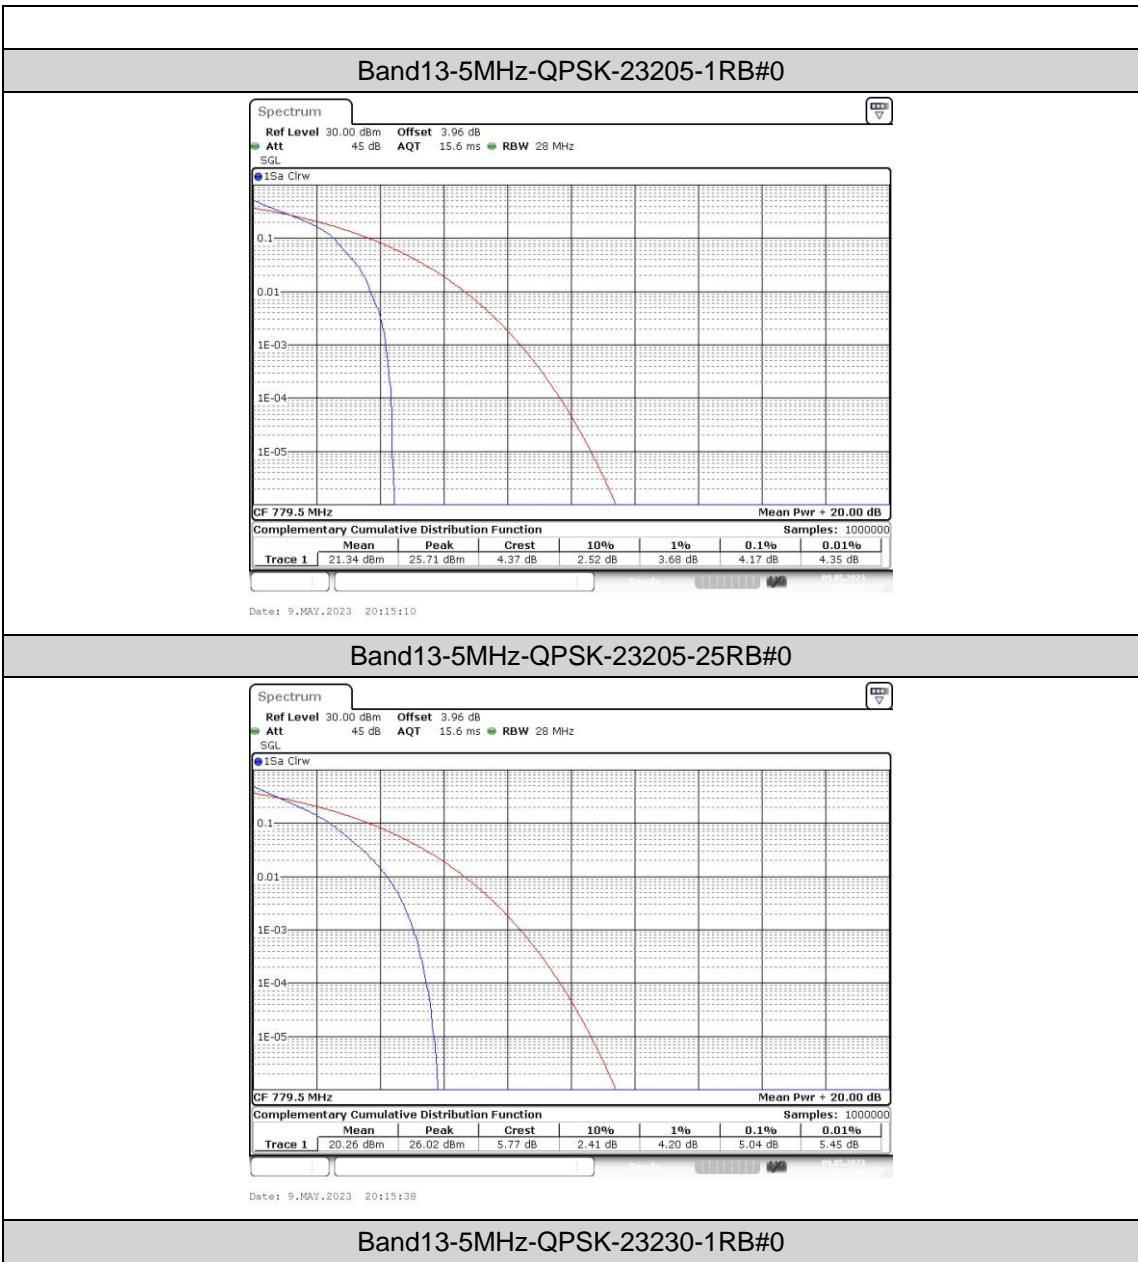

Test Graphs