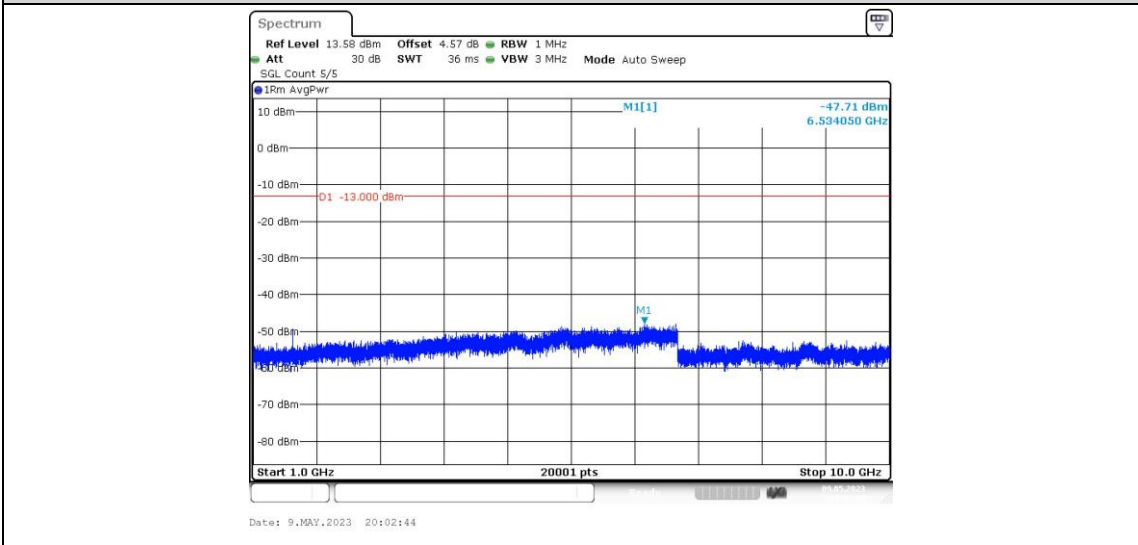

Band13-5MHz-16QAM-23230-1RB#0-Range4:1000~10000MHz