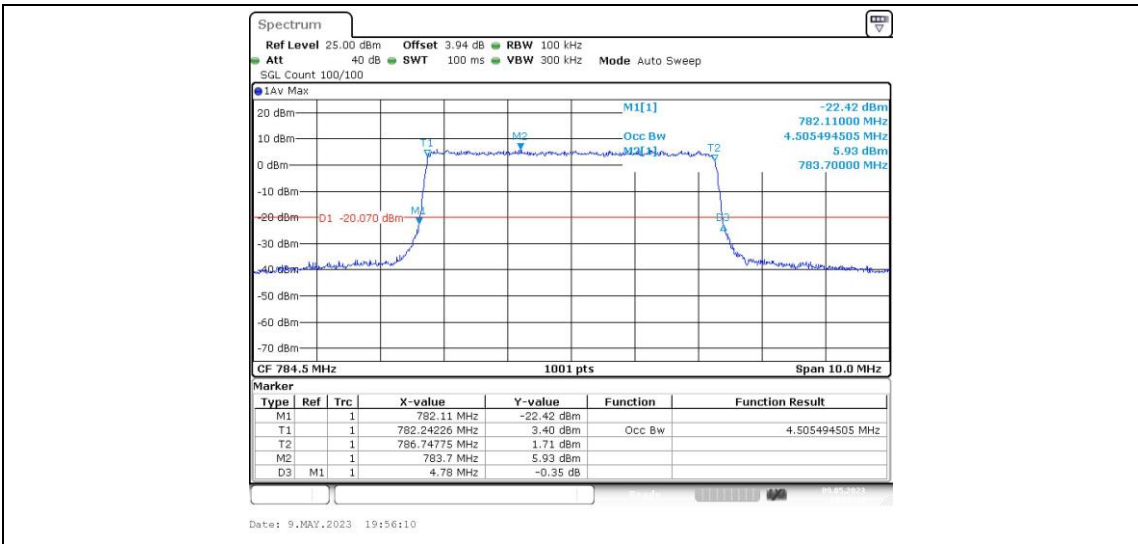

Band13-5MHz-16QAM-23255-25RB#0