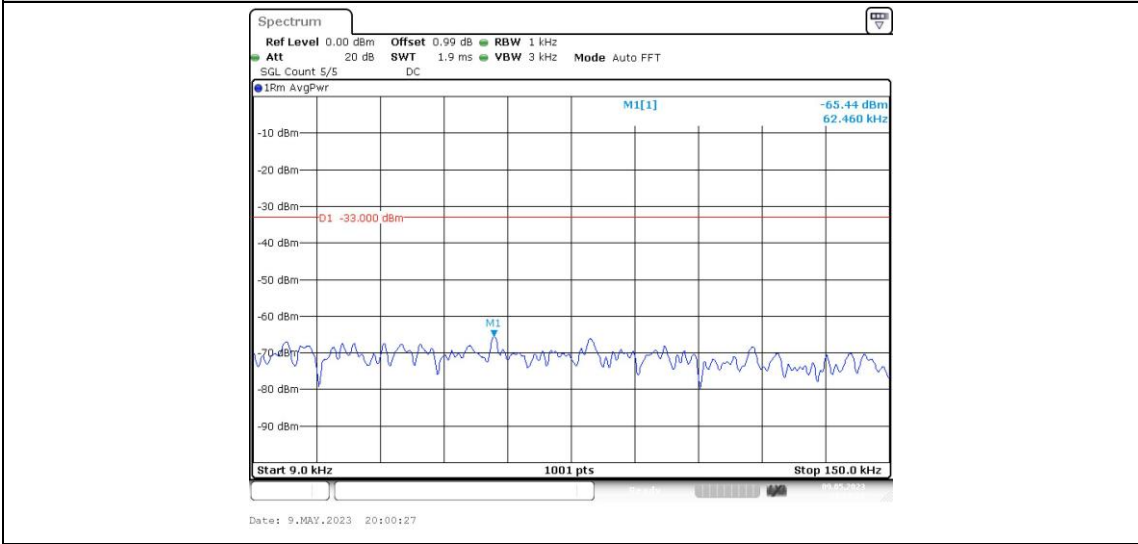

Band13-5MHz-16QAM-23205-1RB#0-Range1:0.009~0.15MHz