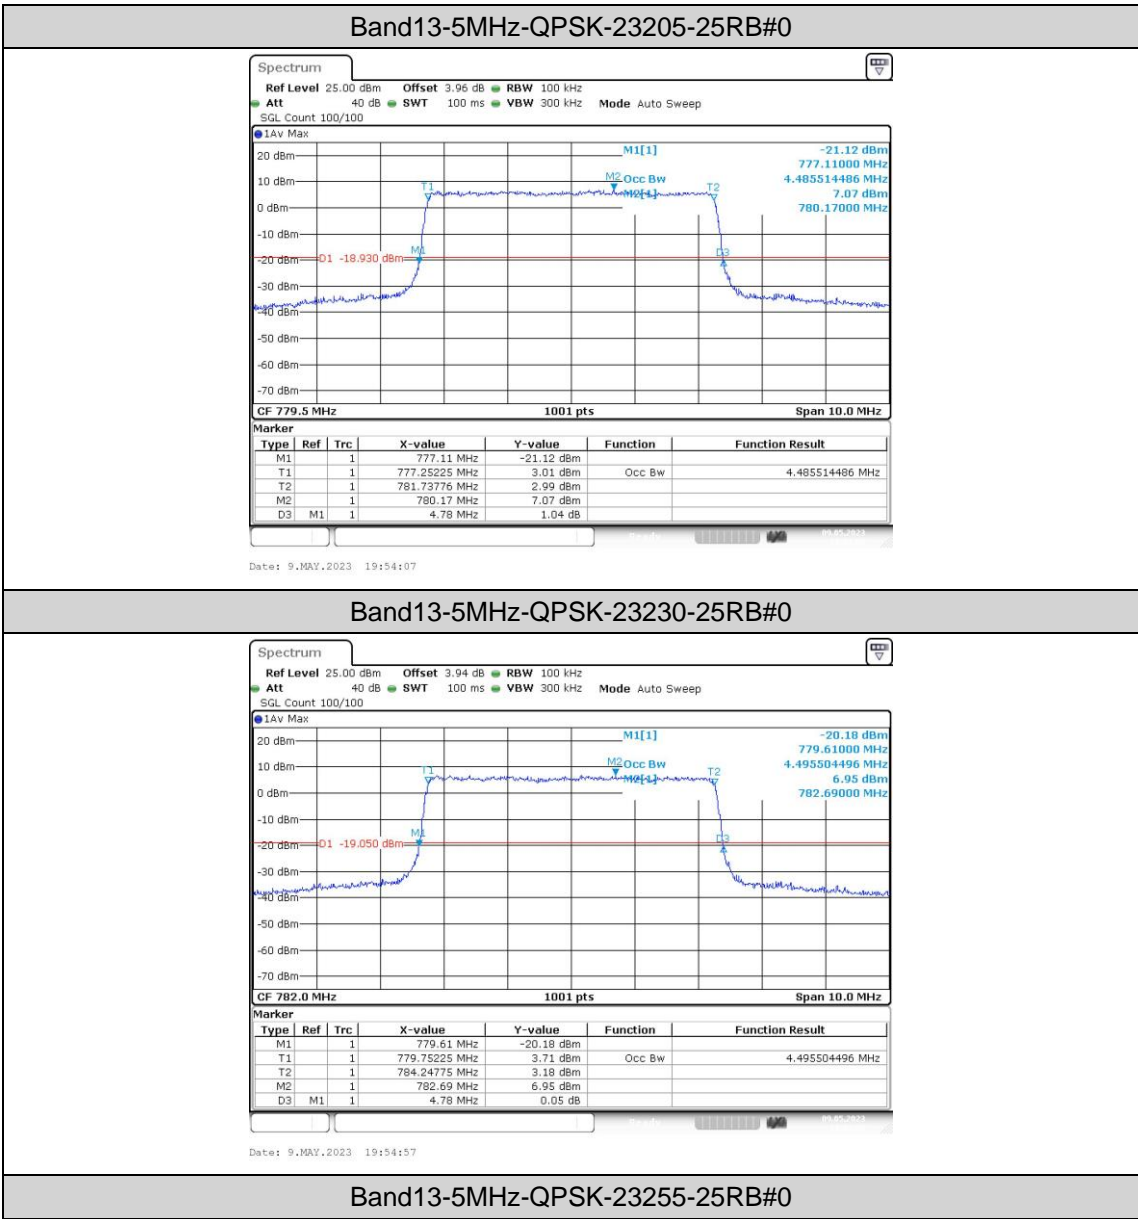

Test Graphs