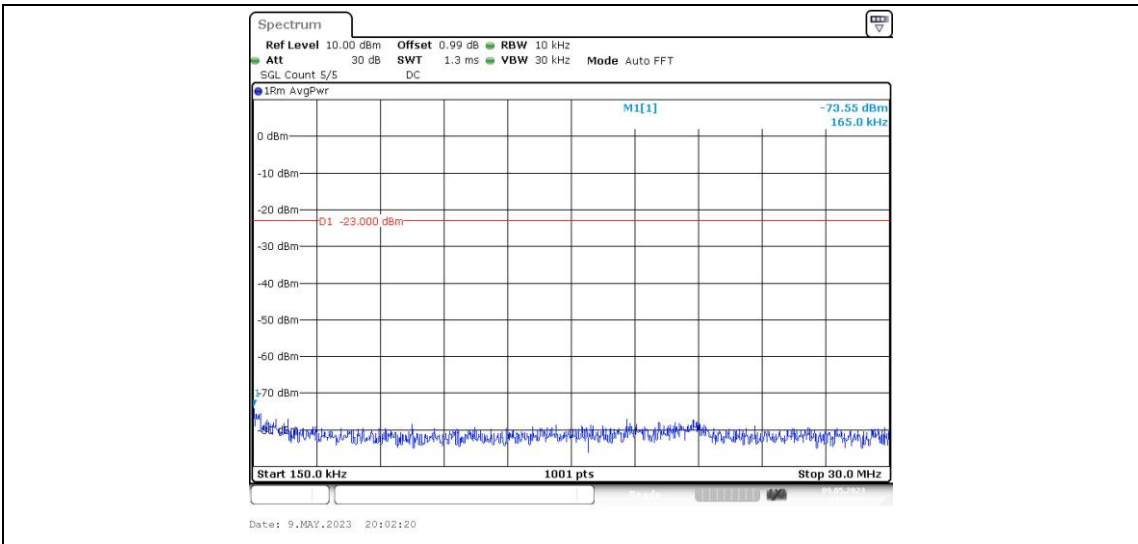

Band13-5MHz-16QAM-23230-1RB#0-Range2:0.15~30MHz