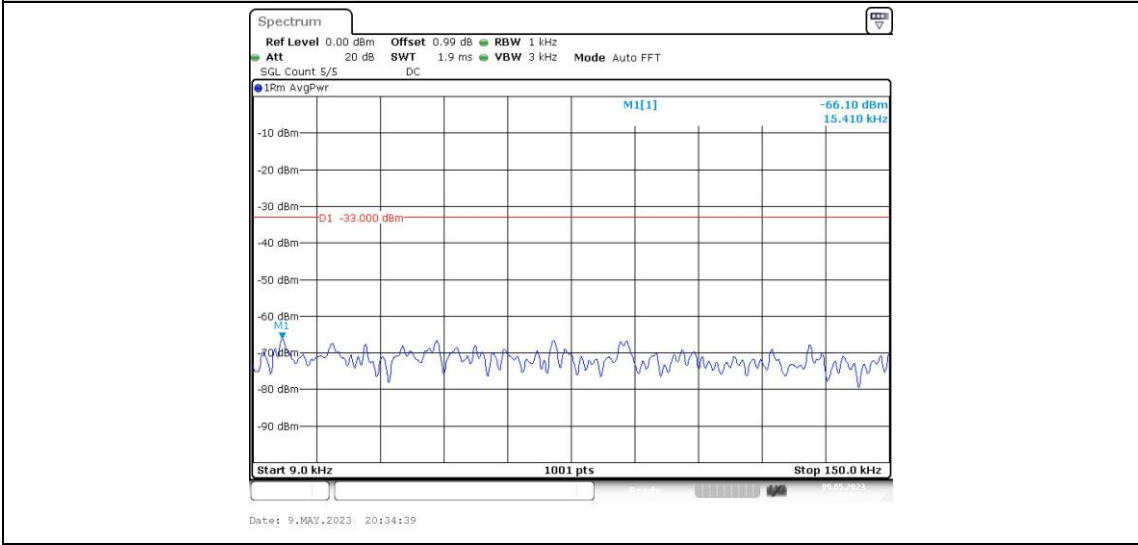

Band13-10MHz-16QAM-23230-1RB#0-Range1:0.009~0.15MHz