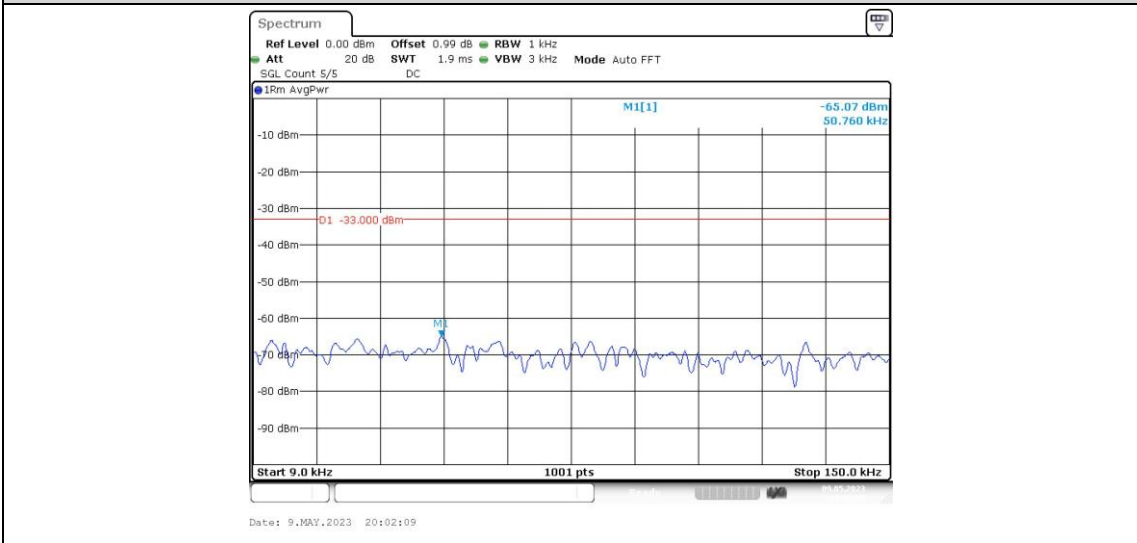

Band13-5MHz-16QAM-23205-1RB#0-Range1:0.009~0.15MHz

Band13-5MHz-16QAM-23205-1RB#0-Range2:0.15~30MHz

Band13-5MHz-16QAM-23205-1RB#0-Range3:30~1000MHz

Band13-5MHz-16QAM-23205-1RB#0-Range4:1000~10000MHz

Band13-5MHz-16QAM-23230-1RB#0-Range1:0.009~0.15MHz