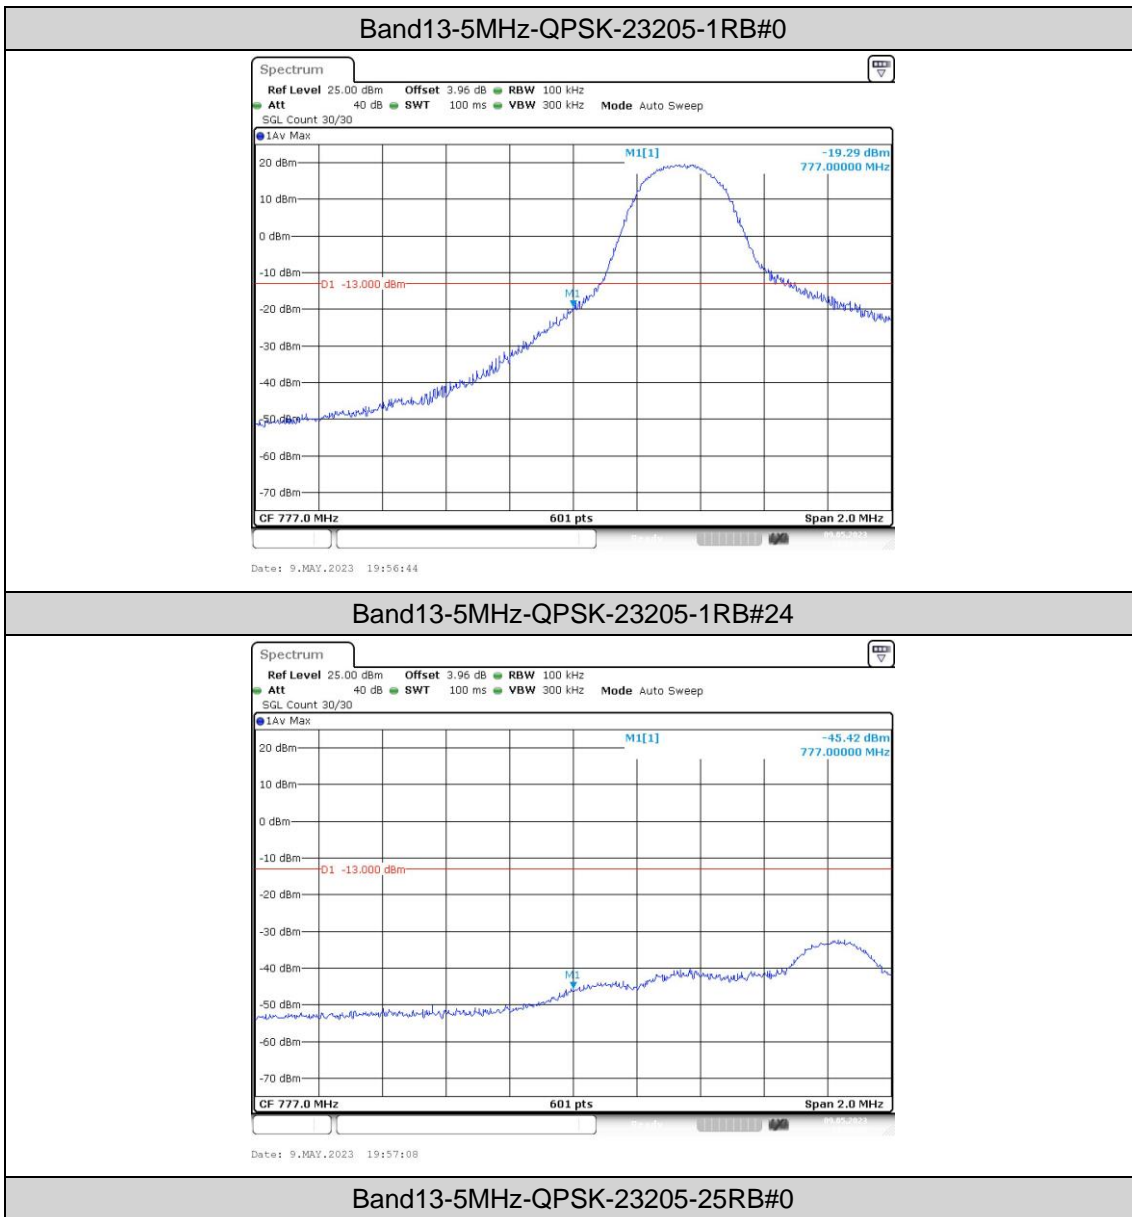

Test Graphs