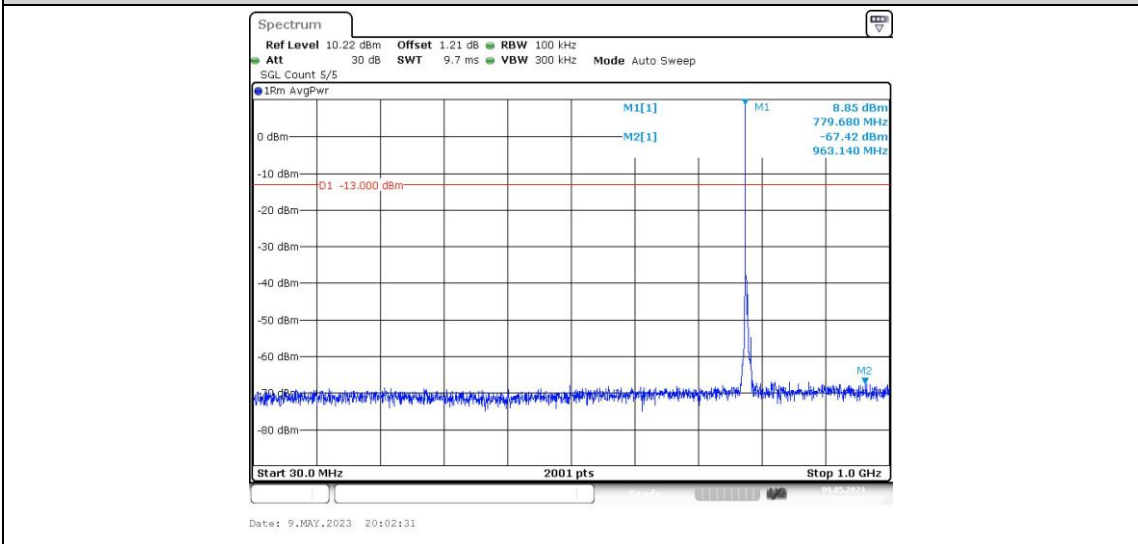

Band13-5MHz-16QAM-23230-1RB#0-Range3:30~1000MHz