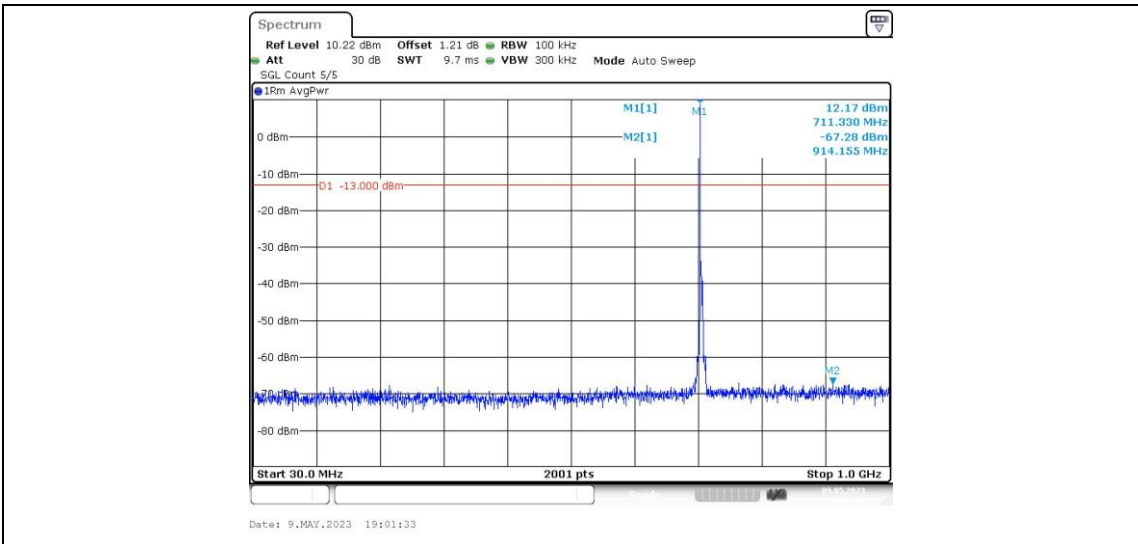

Band12-5MHz-16QAM-23155-1RB#0-Range3:30~1000MHz