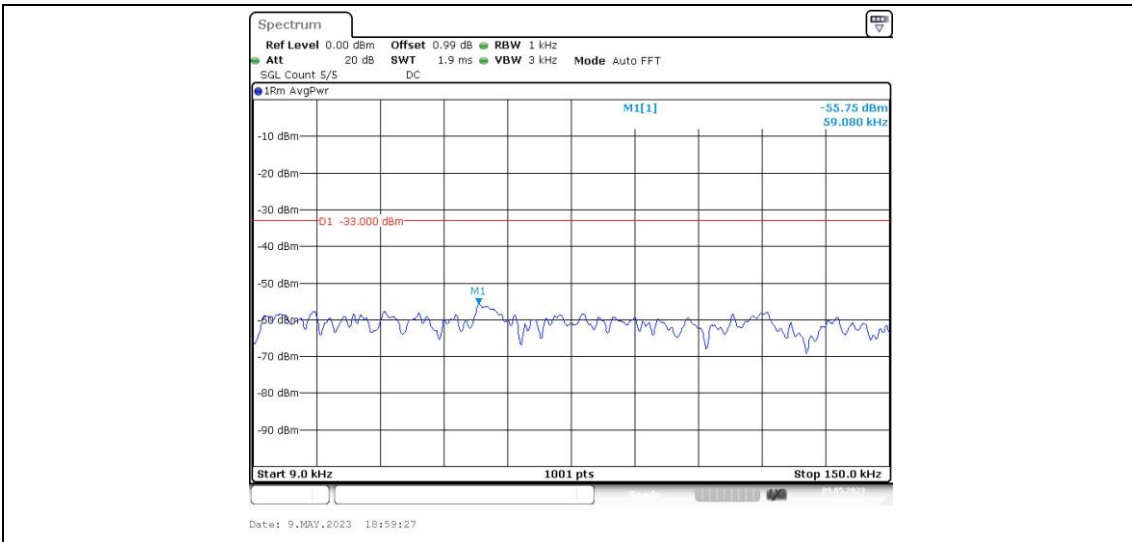

Band12-5MHz-16QAM-23095-1RB#0-Range1:0.009~0.15MHz