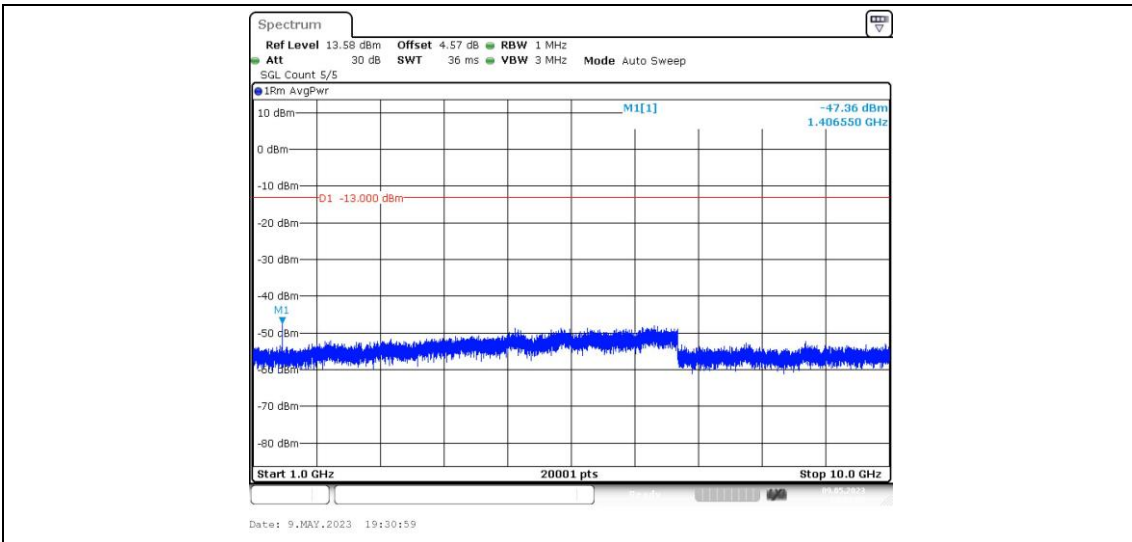

Band12-10MHz-16QAM-23095-1RB#0-Range1:0.009~0.15MHz

Band12-10MHz-16QAM-23095-1RB#0-Range2:0.15~30MHz

Band12-10MHz-16QAM-23095-1RB#0-Range3:30~1000MHz

Band12-10MHz-16QAM-23095-1RB#0-Range4:1000~10000MHz

Band12-10MHz-16QAM-23130-1RB#0-Range1:0.009~0.15MHz