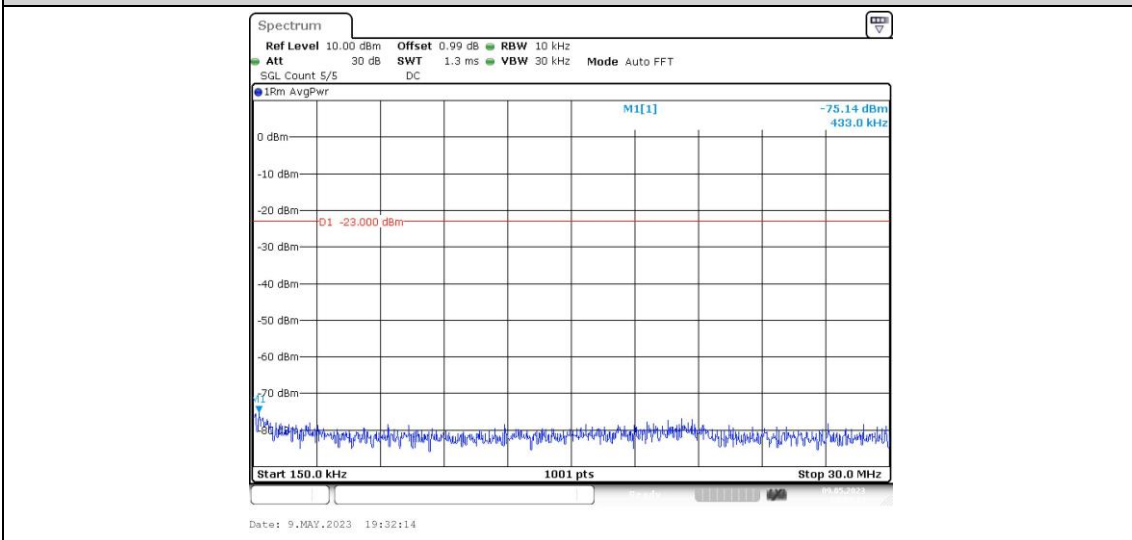

Band12-10MHz-16QAM-23130-1RB#0-Range2:0.15~30MHz

Band12-10MHz-16QAM-23130-1RB#0-Range3:30~1000MHz