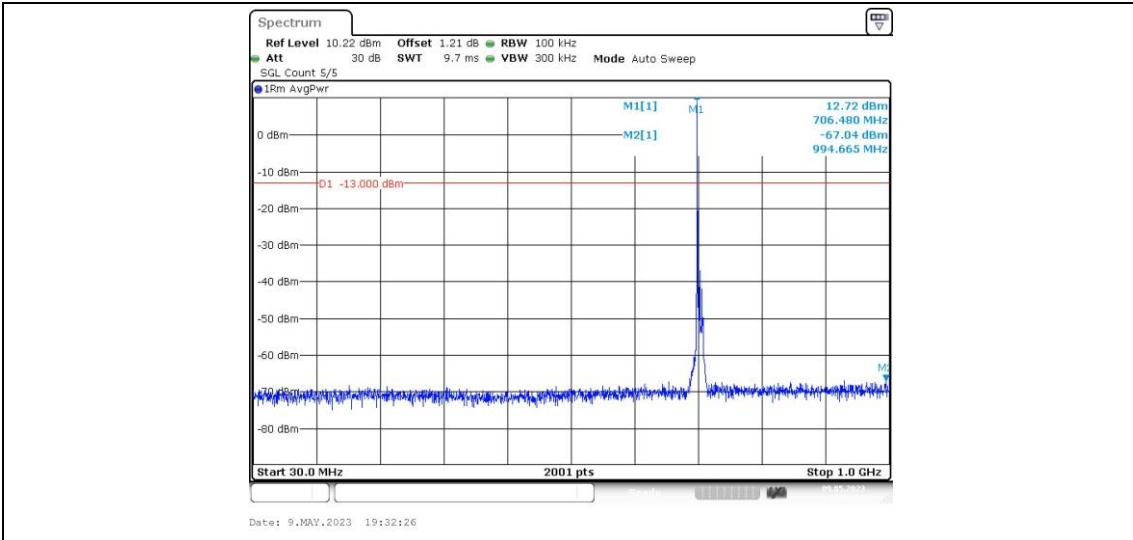

Band12-10MHz-16QAM-23130-1RB#0-Range4:1000~10000MHz