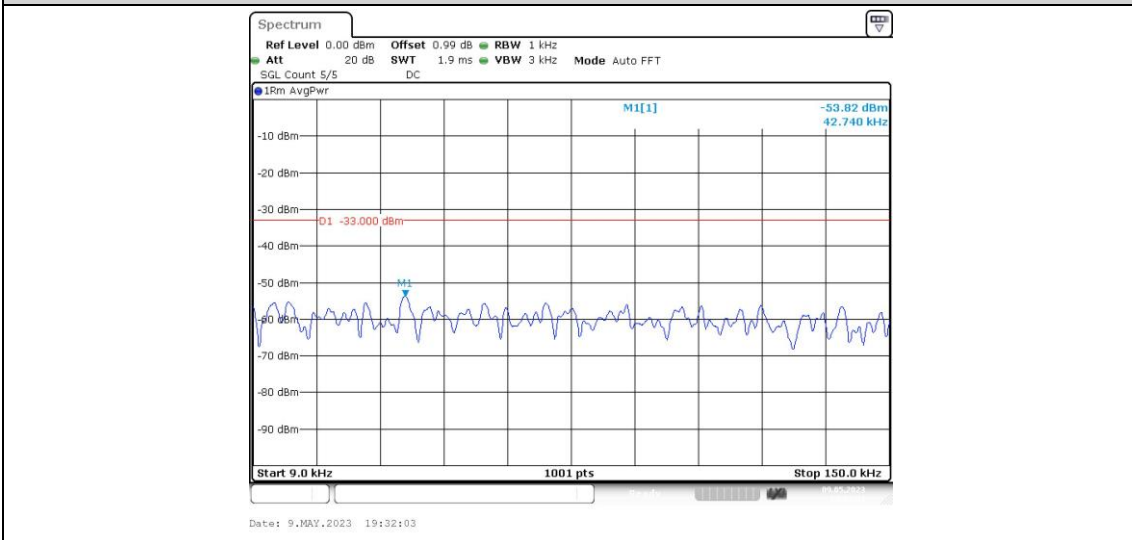

Band12-10MHz-16QAM-23095-1RB#0-Range1:0.009~0.15MHz

Band12-10MHz-16QAM-23095-1RB#0-Range2:0.15~30MHz

Band12-10MHz-16QAM-23095-1RB#0-Range3:30~1000MHz

Band12-10MHz-16QAM-23095-1RB#0-Range4:1000~10000MHz

Band12-10MHz-16QAM-23130-1RB#0-Range1:0.009~0.15MHz