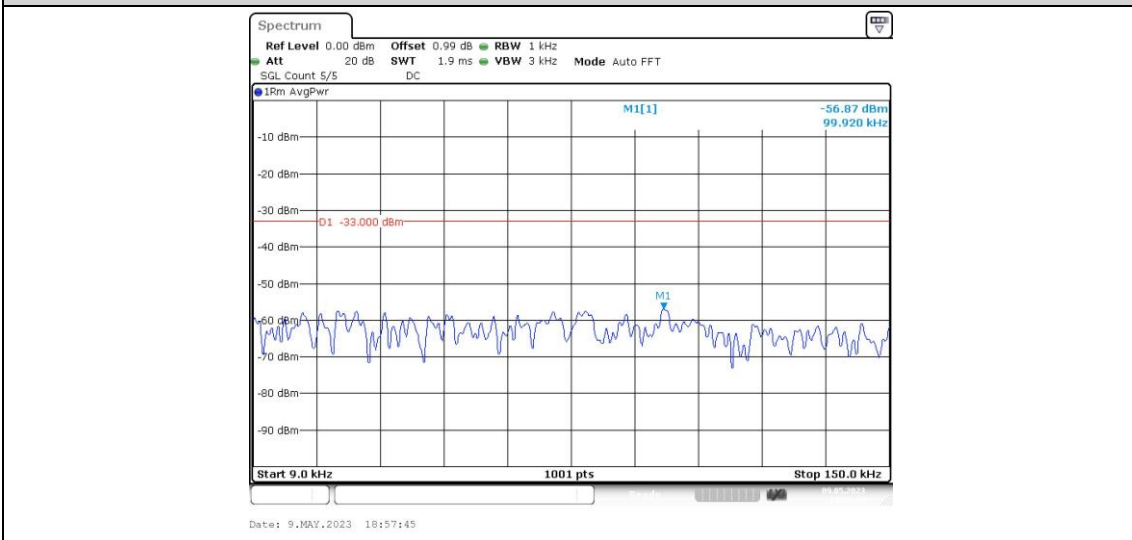

Band12-5MHz-16QAM-23035-1RB#0-Range1:0.009~0.15MHz