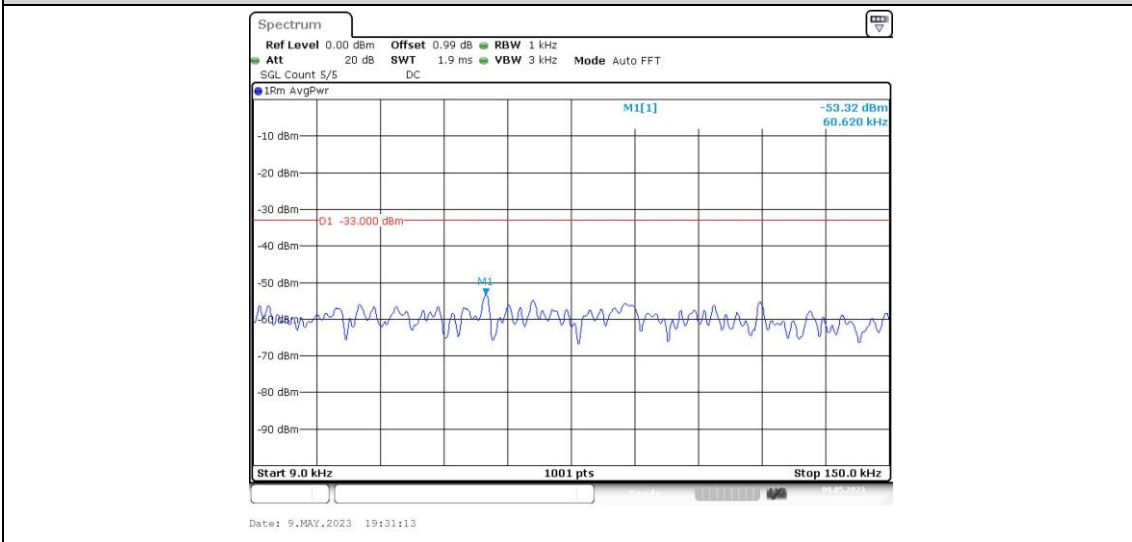

Band12-10MHz-QPSK-23130-1RB#0-Range1:0.009~0.15MHz