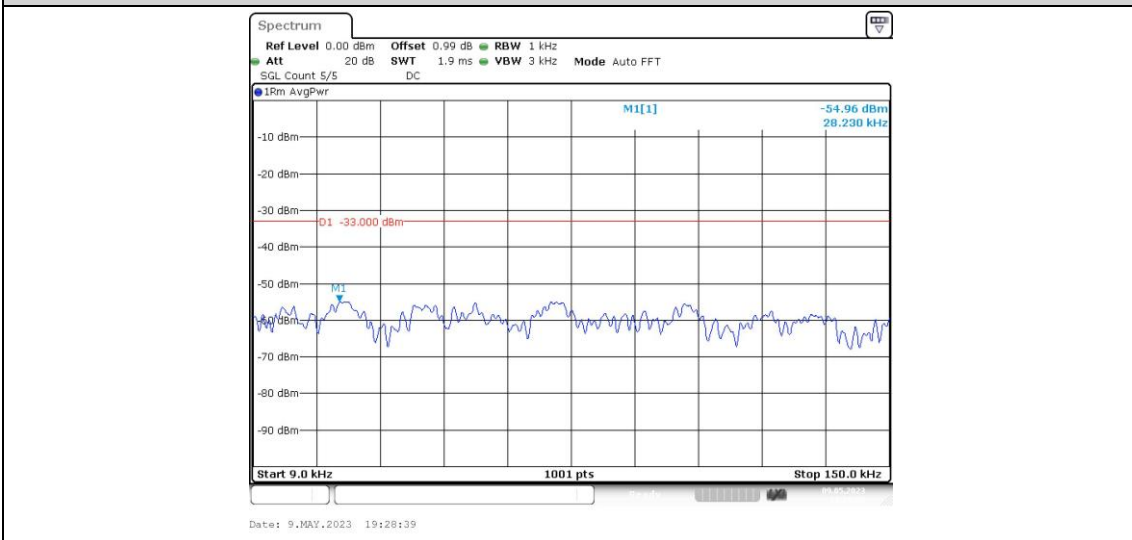

Band12-10MHz-16QAM-23060-1RB#0-Range1:0.009~0.15MHz