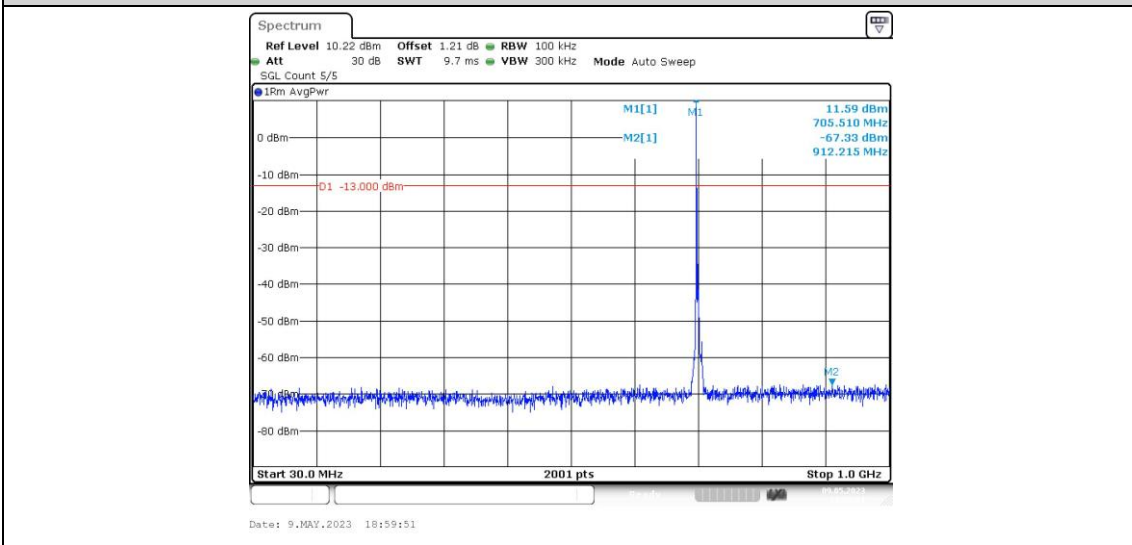

Band12-5MHz-16QAM-23035-1RB#0-Range4:1000~10000MHz

Band12-5MHz-16QAM-23095-1RB#0-Range1:0.009~0.15MHz

Band12-5MHz-16QAM-23095-1RB#0-Range2:0.15~30MHz

Band12-5MHz-16QAM-23095-1RB#0-Range3:30~1000MHz

Band12-5MHz-16QAM-23095-1RB#0-Range4:1000~10000MHz