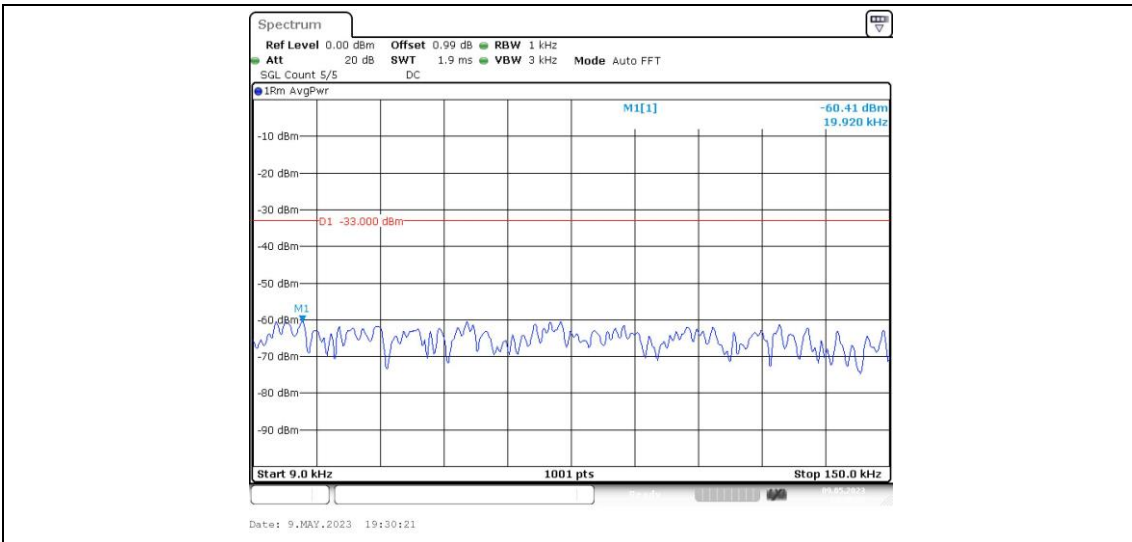

Band12-10MHz-16QAM-23095-1RB#0-Range1:0.009~0.15MHz