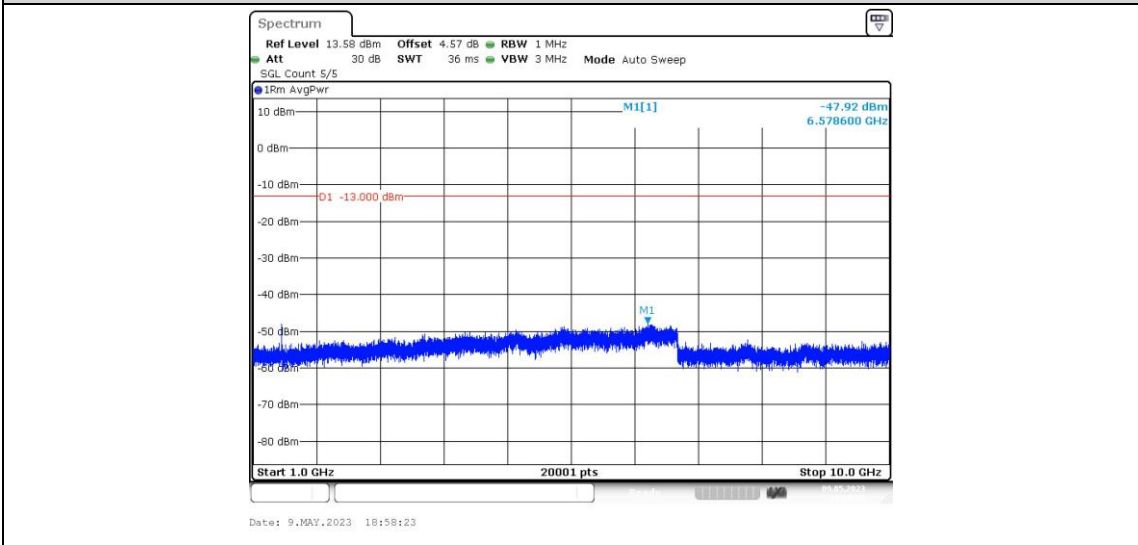

Band12-5MHz-16QAM-23035-1RB#0-Range4:1000~10000MHz