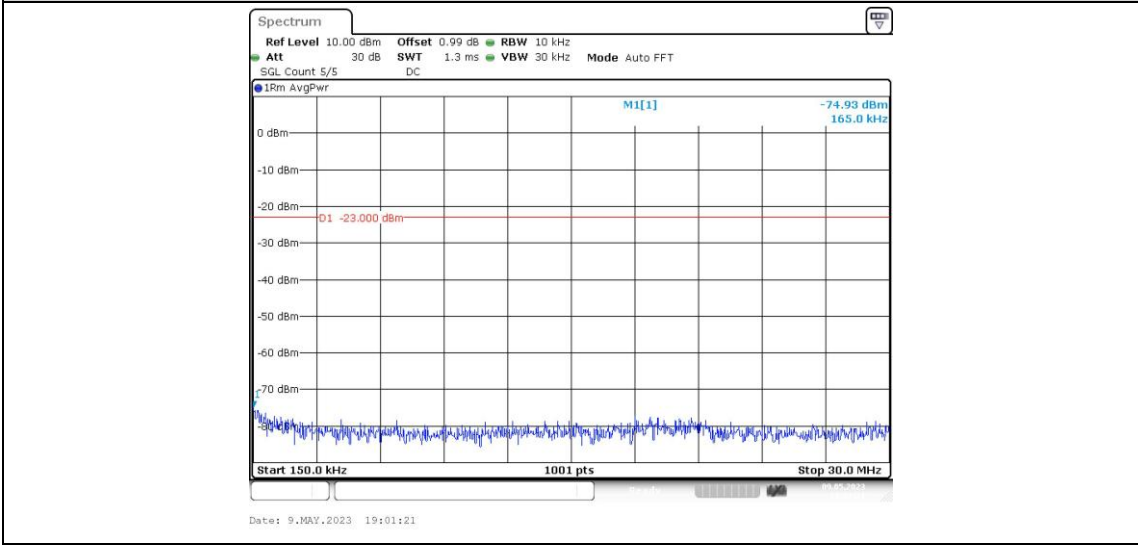

Band12-5MHz-16QAM-23155-1RB#0-Range2:0.15~30MHz