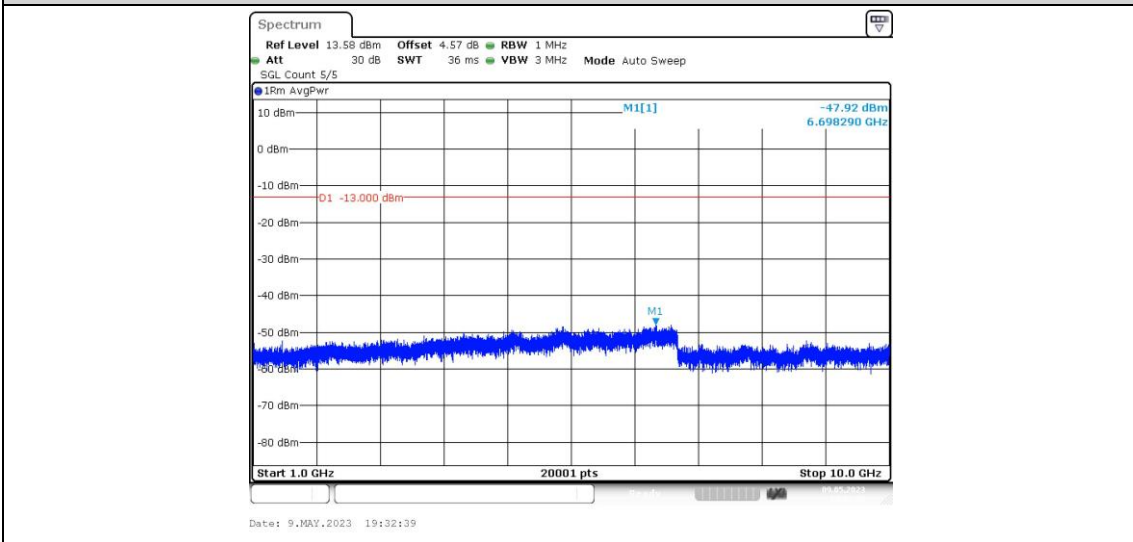

Band12-10MHz-16QAM-23130-1RB#0-Range4:1000~10000MHz