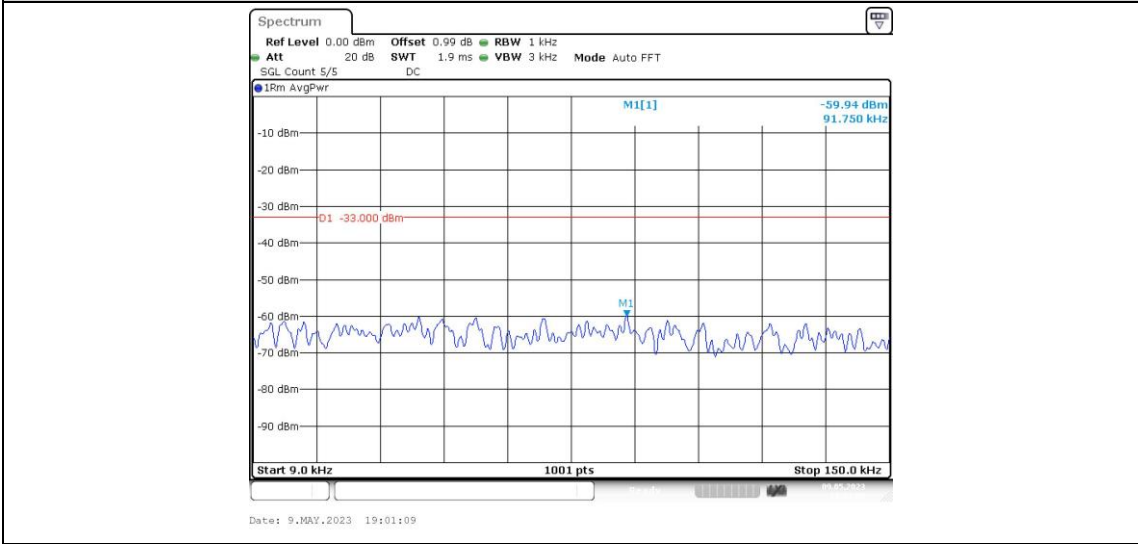

Band12-5MHz-16QAM-23155-1RB#0-Range1:0.009~0.15MHz