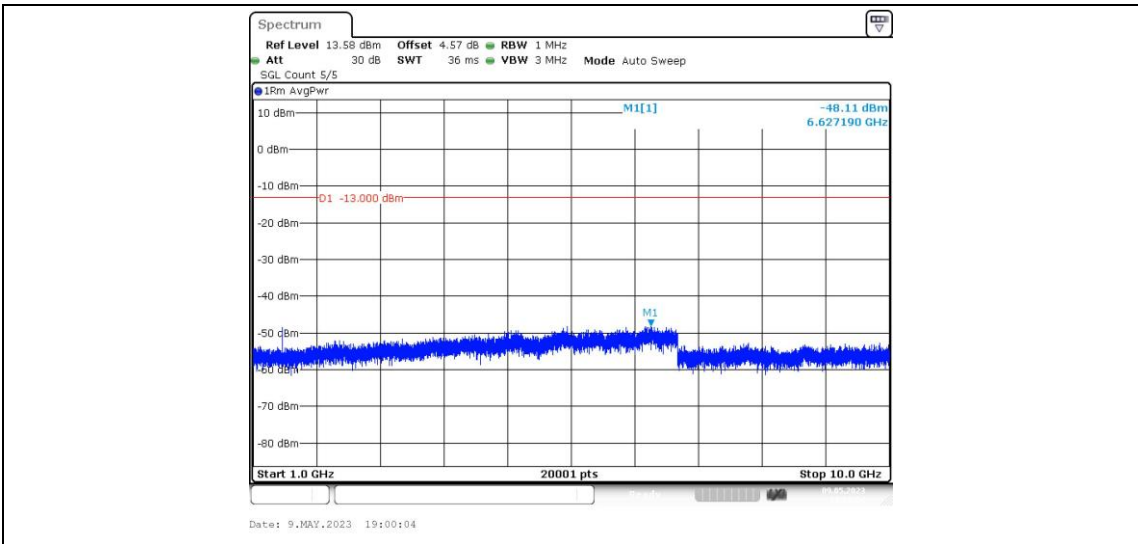

Band12-5MHz-16QAM-23035-1RB#0-Range4:1000~10000MHz

Band12-5MHz-16QAM-23095-1RB#0-Range1:0.009~0.15MHz

Band12-5MHz-16QAM-23095-1RB#0-Range2:0.15~30MHz

Band12-5MHz-16QAM-23095-1RB#0-Range3:30~1000MHz

Band12-5MHz-16QAM-23095-1RB#0-Range4:1000~10000MHz