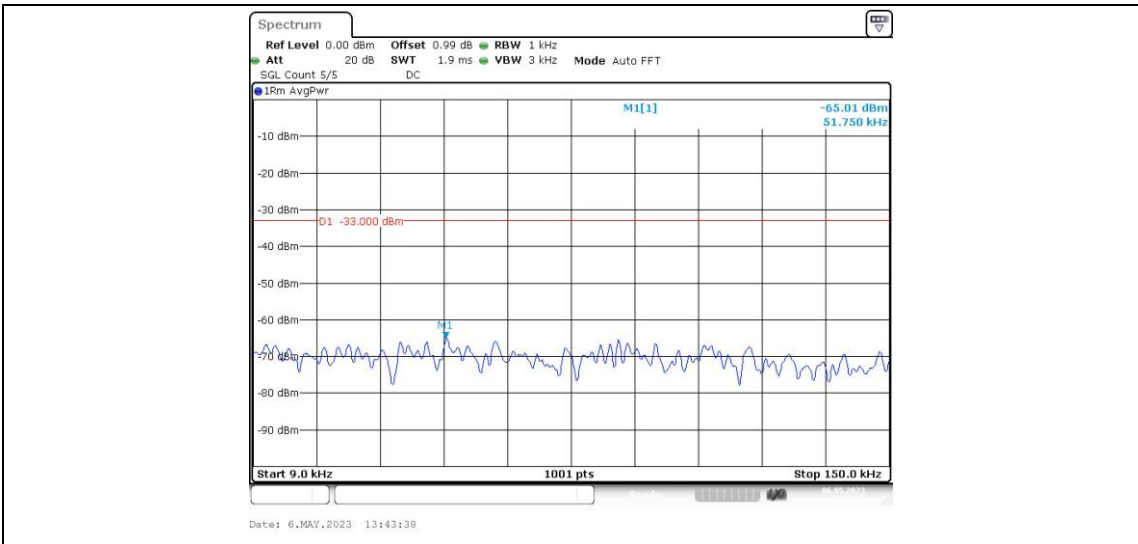

Band2-3MHz-16QAM-19185-1RB#0-Range1:0.009~0.15MHz