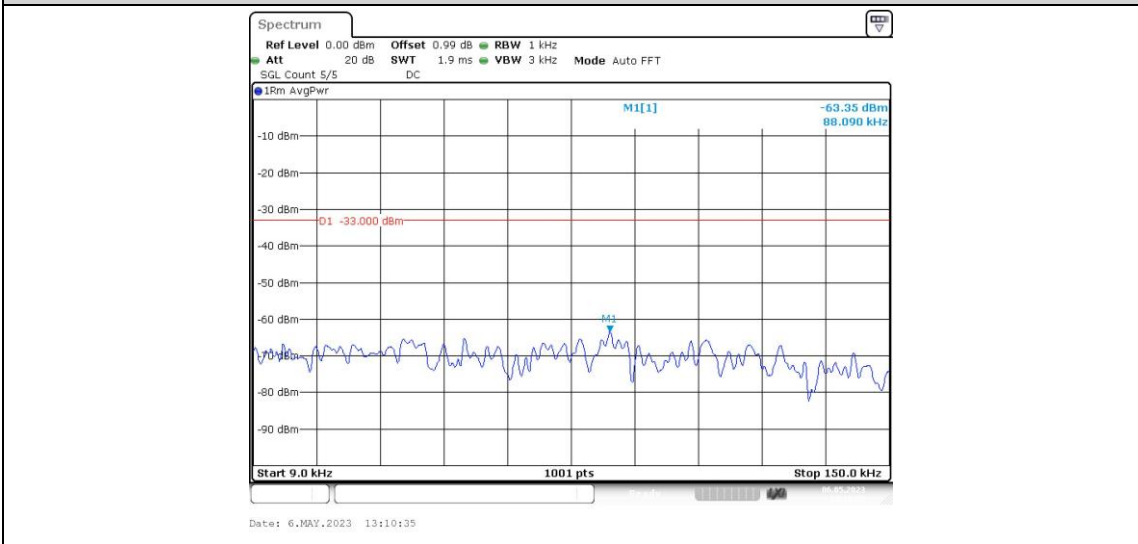

Band2-1.4MHz-16QAM-18607-1RB#0-Range1:0.009~0.15MHz