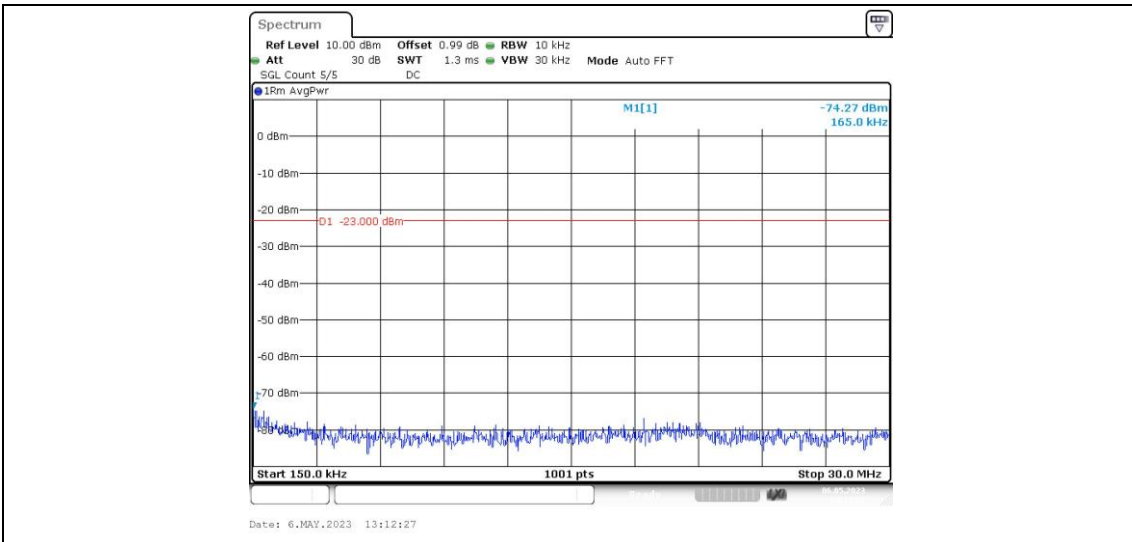

Band2-1.4MHz-16QAM-18900-1RB#0-Range2:0.15~30MHz