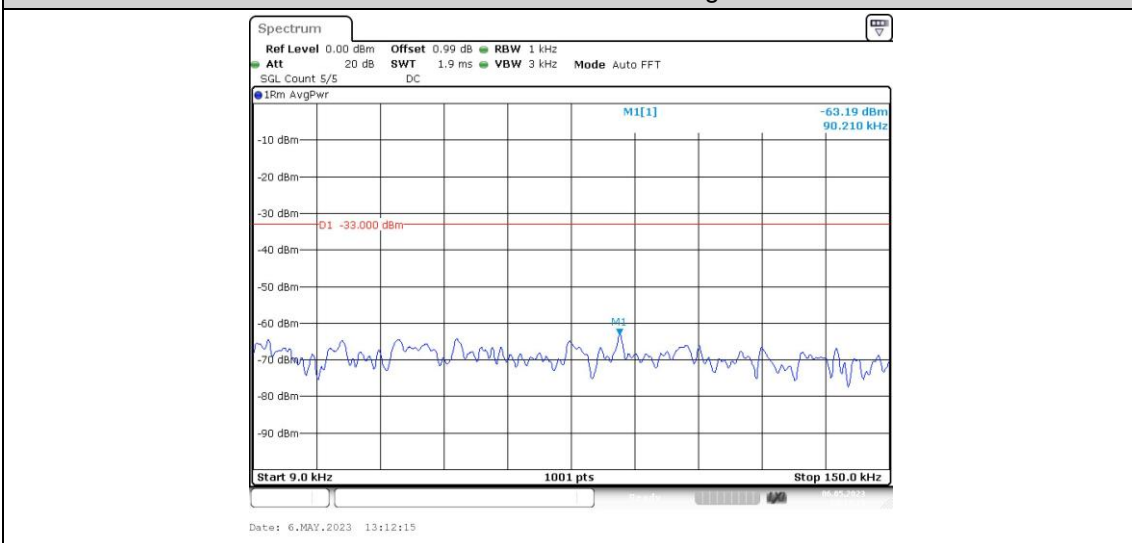

Band2-1.4MHz-16QAM-18607-1RB#0-Range1:0.009~0.15MHz

Band2-1.4MHz-16QAM-18607-1RB#0-Range2:0.15~30MHz

Band2-1.4MHz-16QAM-18607-1RB#0-Range3:30~1000MHz

Band2-1.4MHz-16QAM-18607-1RB#0-Range4:1000~20000MHz

Band2-1.4MHz-16QAM-18900-1RB#0-Range1:0.009~0.15MHz