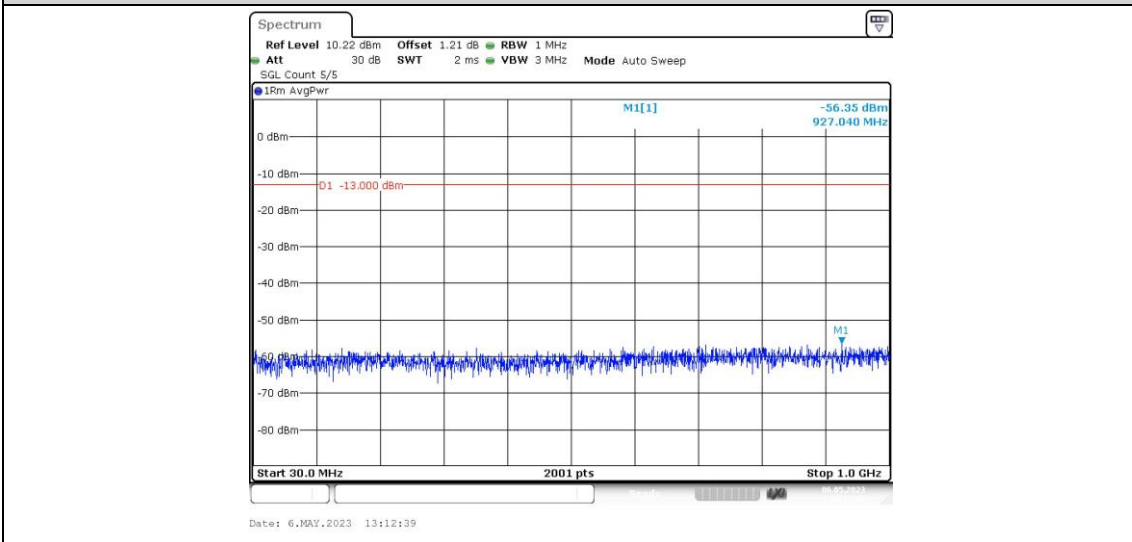

Band2-1.4MHz-16QAM-18900-1RB#0-Range3:30~1000MHz