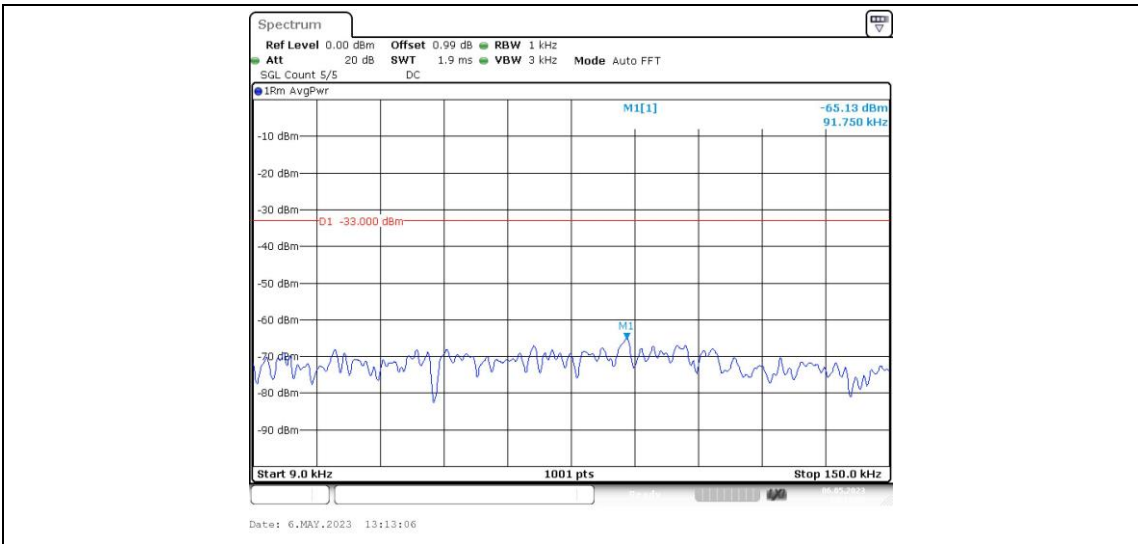

Band2-1.4MHz-QPSK-19193-1RB#0-Range1:0.009~0.15MHz