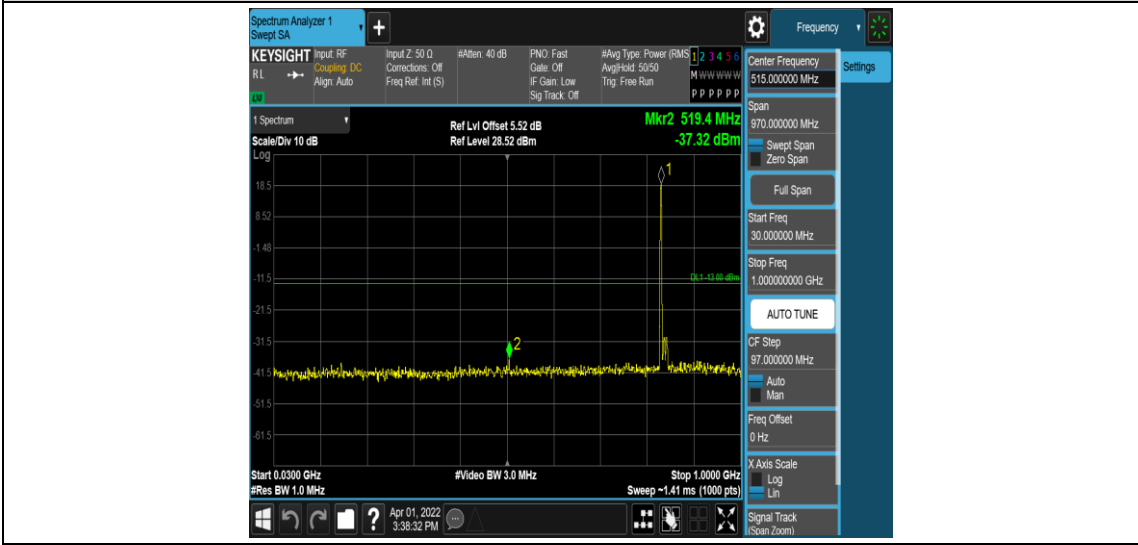

Band26-15MHz-16QAM-26965-1RB#0-Range1:0.009~0.15MHz

Band26-15MHz-16QAM-26965-1RB#0-Range2:0.15~30MHz

Band26-15MHz-16QAM-26965-1RB#0-Range3:30~1000MHz

Appendix F: Frequency Stability

Test Result

Band	Bandwidth	Modulation	Channel	RB Configure	Voltage		Deviation (Hz)	Deviation (ppm)	Limit (ppm)	Verdict
					Voltage [Vdc]	Temperature (°C)				
Band26	1.4MHz	QPSK	26797	6RB#0	VL	NT	4.05	0.004911	±2.5	PASS
Band26	1.4MHz	QPSK	26797	6RB#0	VN	NT	1.59	0.001928	±2.5	PASS
Band26	1.4MHz	QPSK	26797	6RB#0	VH	NT	-5.04	-0.006111	±2.5	PASS
Band26	1.4MHz	QPSK	26915	6RB#0	VL	NT	2.25	0.002690	±2.5	PASS
Band26	1.4MHz	QPSK	26915	6RB#0	VN	NT	3.02	0.003610	±2.5	PASS
Band26	1.4MHz	QPSK	26915	6RB#0	VH	NT	-4.02	-0.004806	±2.5	PASS
Band26	1.4MHz	QPSK	27033	6RB#0	VL	NT	-2.72	-0.003206	±2.5	PASS
Band26	1.4MHz	QPSK	27033	6RB#0	VN	NT	-3.20	-0.003772	±2.5	PASS
Band26	1.4MHz	QPSK	27033	6RB#0	VH	NT	2.46	0.002900	±2.5	PASS
Band26	1.4MHz	16QAM	26797	6RB#0	VL	NT	-4.96	-0.006014	±2.5	PASS
Band26	1.4MHz	16QAM	26797	6RB#0	VN	NT	3.96	0.004802	±2.5	PASS
Band26	1.4MHz	16QAM	26797	6RB#0	VH	NT	-1.67	-0.002025	±2.5	PASS
Band26	1.4MHz	16QAM	26915	6RB#0	VL	NT	-3.42	-0.004088	±2.5	PASS
Band26	1.4MHz	16QAM	26915	6RB#0	VN	NT	-4.06	-0.004854	±2.5	PASS
Band26	1.4MHz	16QAM	26915	6RB#0	VH	NT	-1.87	-0.002236	±2.5	PASS
Band26	1.4MHz	16QAM	27033	6RB#0	VL	NT	4.15	0.004892	±2.5	PASS
Band26	1.4MHz	16QAM	27033	6RB#0	VN	NT	-2.66	-0.003136	±2.5	PASS
Band26	1.4MHz	16QAM	27033	6RB#0	VH	NT	3.18	0.003749	±2.5	PASS
Band26	3MHz	QPSK	26805	15RB#0	VL	NT	2.12	0.002568	±2.5	PASS
Band26	3MHz	QPSK	26805	15RB#0	VN	NT	3.95	0.004785	±2.5	PASS
Band26	3MHz	QPSK	26805	15RB#0	VH	NT	-3.06	-0.003707	±2.5	PASS
Band26	3MHz	QPSK	26915	15RB#0	VL	NT	5.41	0.006467	±2.5	PASS
Band26	3MHz	QPSK	26915	15RB#0	VN	NT	1.79	0.002140	±2.5	PASS
Band26	3MHz	QPSK	26915	15RB#0	VH	NT	-4.45	-0.005320	±2.5	PASS
Band26	3MHz	QPSK	27025	15RB#0	VL	NT	2.17	0.002560	±2.5	PASS
Band26	3MHz	QPSK	27025	15RB#0	VN	NT	-5.49	-0.006478	±2.5	PASS
Band26	3MHz	QPSK	27025	15RB#0	VH	NT	-4.52	-0.005333	±2.5	PASS
Band26	3MHz	16QAM	26805	15RB#0	VL	NT	3.00	0.003634	±2.5	PASS
Band26	3MHz	16QAM	26805	15RB#0	VN	NT	2.76	0.003343	±2.5	PASS
Band26	3MHz	16QAM	26805	15RB#0	VH	NT	3.05	0.003695	±2.5	PASS
Band26	3MHz	16QAM	26915	15RB#0	VL	NT	2.99	0.003574	±2.5	PASS
Band26	3MHz	16QAM	26915	15RB#0	VN	NT	-5.79	-0.006922	±2.5	PASS
Band26	3MHz	16QAM	26915	15RB#0	VH	NT	3.50	0.004184	±2.5	PASS