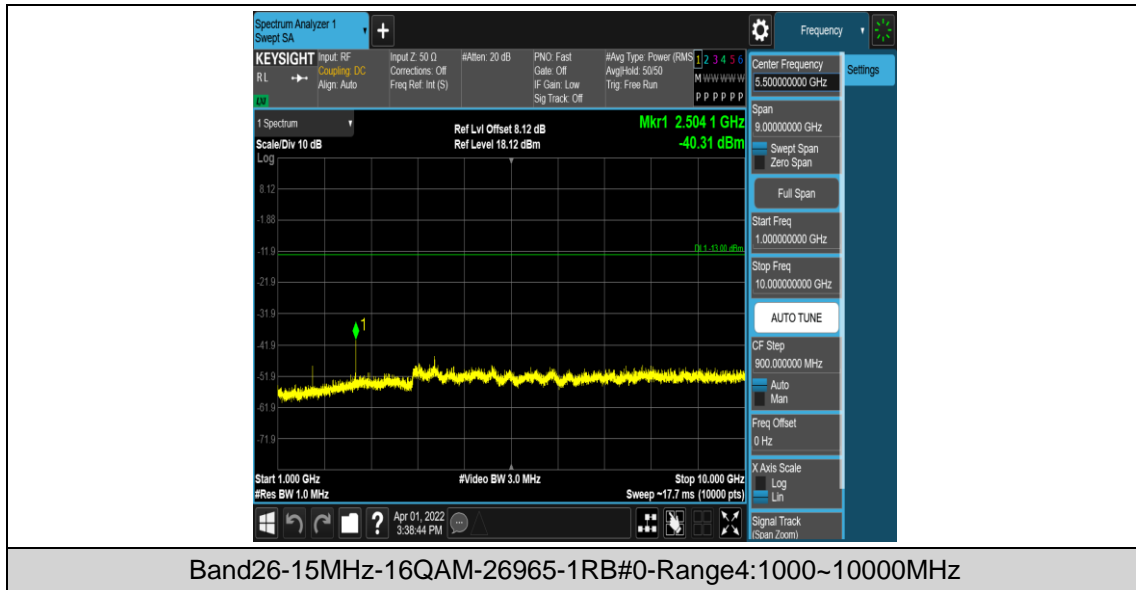

Band26-15MHz-16QAM-26965-1RB#0-Range1:0.009~0.15MHz

Band26-15MHz-16QAM-26965-1RB#0-Range2:0.15~30MHz

Band26-15MHz-16QAM-26965-1RB#0-Range3:30~1000MHz

Appendix F: Frequency Stability

Test Result

Band	Bandwidth	Modulation	Channel	RB Configure	Voltage		Deviation (Hz)	Deviation (ppm)	Limit (ppm)	Verdict
					Voltage [Vdc]	Temperature (°C)				
Band26	1.4MHz	QPSK	26797	6RB#0	VL	NT	4.05	0.004911	±2.5	PASS
Band26	1.4MHz	QPSK	26797	6RB#0	VN	NT	1.59	0.001928	±2.5	PASS
Band26	1.4MHz	QPSK	26797	6RB#0	VH	NT	-5.04	-0.006111	±2.5	PASS
Band26	1.4MHz	QPSK	26915	6RB#0	VL	NT	2.25	0.002690	±2.5	PASS
Band26	1.4MHz	QPSK	26915	6RB#0	VN	NT	3.02	0.003610	±2.5	PASS
Band26	1.4MHz	QPSK	26915	6RB#0	VH	NT	-4.02	-0.004806	±2.5	PASS
Band26	1.4MHz	QPSK	27033	6RB#0	VL	NT	-2.72	-0.003206	±2.5	PASS
Band26	1.4MHz	QPSK	27033	6RB#0	VN	NT	-3.20	-0.003772	±2.5	PASS
Band26	1.4MHz	QPSK	27033	6RB#0	VH	NT	2.46	0.002900	±2.5	PASS
Band26	1.4MHz	16QAM	26797	6RB#0	VL	NT	-4.96	-0.006014	±2.5	PASS
Band26	1.4MHz	16QAM	26797	6RB#0	VN	NT	3.96	0.004802	±2.5	PASS
Band26	1.4MHz	16QAM	26797	6RB#0	VH	NT	-1.67	-0.002025	±2.5	PASS
Band26	1.4MHz	16QAM	26915	6RB#0	VL	NT	-3.42	-0.004088	±2.5	PASS
Band26	1.4MHz	16QAM	26915	6RB#0	VN	NT	-4.06	-0.004854	±2.5	PASS
Band26	1.4MHz	16QAM	26915	6RB#0	VH	NT	-1.87	-0.002236	±2.5	PASS
Band26	1.4MHz	16QAM	27033	6RB#0	VL	NT	4.15	0.004892	±2.5	PASS
Band26	1.4MHz	16QAM	27033	6RB#0	VN	NT	-2.66	-0.003136	±2.5	PASS
Band26	1.4MHz	16QAM	27033	6RB#0	VH	NT	3.18	0.003749	±2.5	PASS
Band26	3MHz	QPSK	26805	15RB#0	VL	NT	2.12	0.002568	±2.5	PASS
Band26	3MHz	QPSK	26805	15RB#0	VN	NT	3.95	0.004785	±2.5	PASS
Band26	3MHz	QPSK	26805	15RB#0	VH	NT	-3.06	-0.003707	±2.5	PASS
Band26	3MHz	QPSK	26915	15RB#0	VL	NT	5.41	0.006467	±2.5	PASS
Band26	3MHz	QPSK	26915	15RB#0	VN	NT	1.79	0.002140	±2.5	PASS
Band26	3MHz	QPSK	26915	15RB#0	VH	NT	-4.45	-0.005320	±2.5	PASS
Band26	3MHz	QPSK	27025	15RB#0	VL	NT	2.17	0.002560	±2.5	PASS
Band26	3MHz	QPSK	27025	15RB#0	VN	NT	-5.49	-0.006478	±2.5	PASS
Band26	3MHz	QPSK	27025	15RB#0	VH	NT	-4.52	-0.005333	±2.5	PASS
Band26	3MHz	16QAM	26805	15RB#0	VL	NT	3.00	0.003634	±2.5	PASS
Band26	3MHz	16QAM	26805	15RB#0	VN	NT	2.76	0.003343	±2.5	PASS
Band26	3MHz	16QAM	26805	15RB#0	VH	NT	3.05	0.003695	±2.5	PASS
Band26	3MHz	16QAM	26915	15RB#0	VL	NT	2.99	0.003574	±2.5	PASS
Band26	3MHz	16QAM	26915	15RB#0	VN	NT	-5.79	-0.006922	±2.5	PASS
Band26	3MHz	16QAM	26915	15RB#0	VH	NT	3.50	0.004184	±2.5	PASS