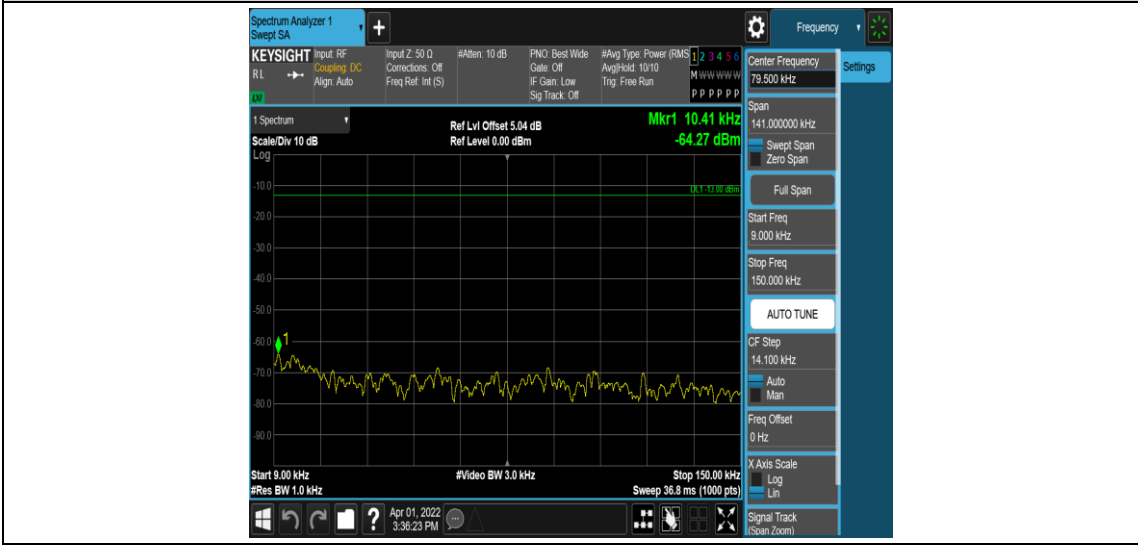

Band26-15MHz-QPSK-26965-1RB#0-Range3:30~1000MHz

Band26-15MHz-QPSK-26965-1RB#0-Range4:1000~10000MHz

Band26-15MHz-16QAM-26865-1RB#0-Range1:0.009~0.15MHz

Band26-15MHz-16QAM-26865-1RB#0-Range2:0.15~30MHz

Band26-15MHz-16QAM-26865-1RB#0-Range3:30~1000MHz

Band26-15MHz-16QAM-26865-1RB#0-Range4:1000~10000MHz

Band26-15MHz-16QAM-26915-1RB#0-Range1:0.009~0.15MHz

Band26-15MHz-16QAM-26915-1RB#0-Range2:0.15~30MHz

Band26-15MHz-16QAM-26915-1RB#0-Range3:30~1000MHz

Band26-15MHz-16QAM-26915-1RB#0-Range4:1000~10000MHz