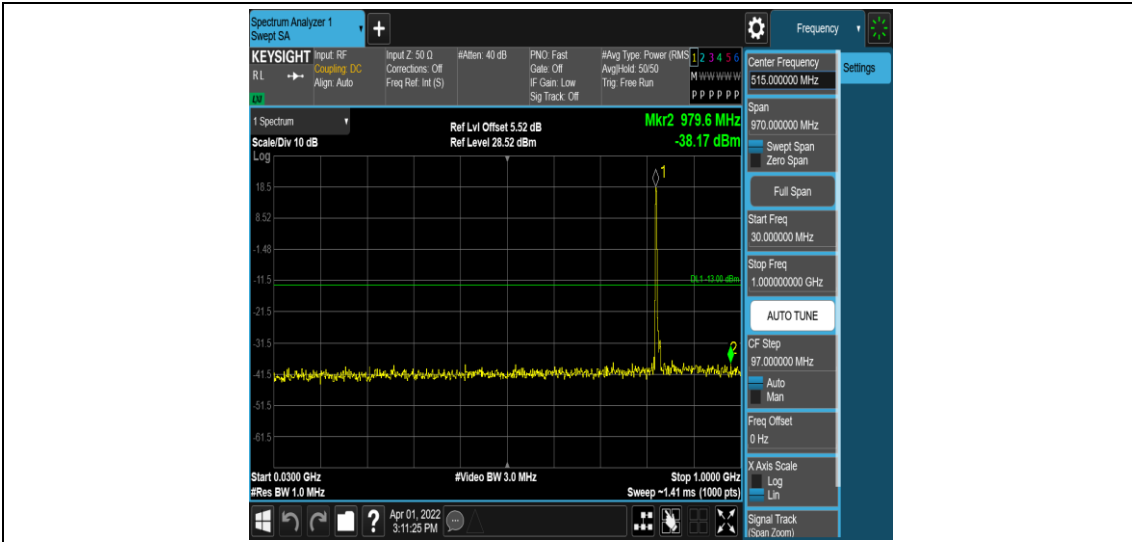

Band26-10MHz-QPSK-26840-1RB#0-Range2:0.15~30MHz

Band26-10MHz-QPSK-26840-1RB#0-Range3:30~1000MHz