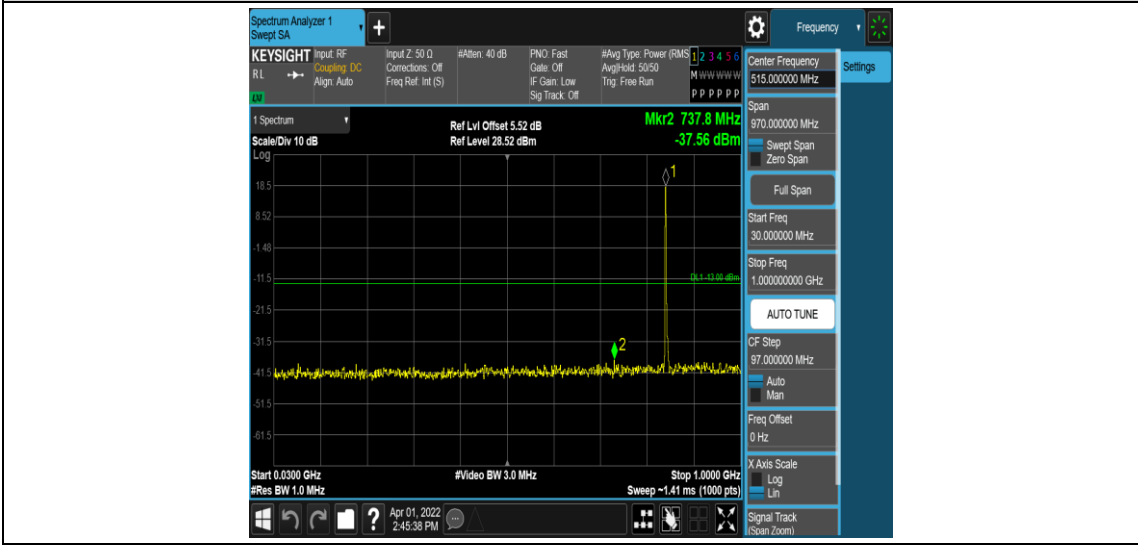

Band26-5MHz-16QAM-26915-1RB#0-Range3:30~1000MHz

Band26-5MHz-16QAM-26915-1RB#0-Range4:1000~10000MHz

Band26-5MHz-16QAM-27015-1RB#0-Range1:0.009~0.15MHz

Band26-5MHz-16QAM-27015-1RB#0-Range2:0.15~30MHz

Band26-5MHz-16QAM-27015-1RB#0-Range3:30~1000MHz