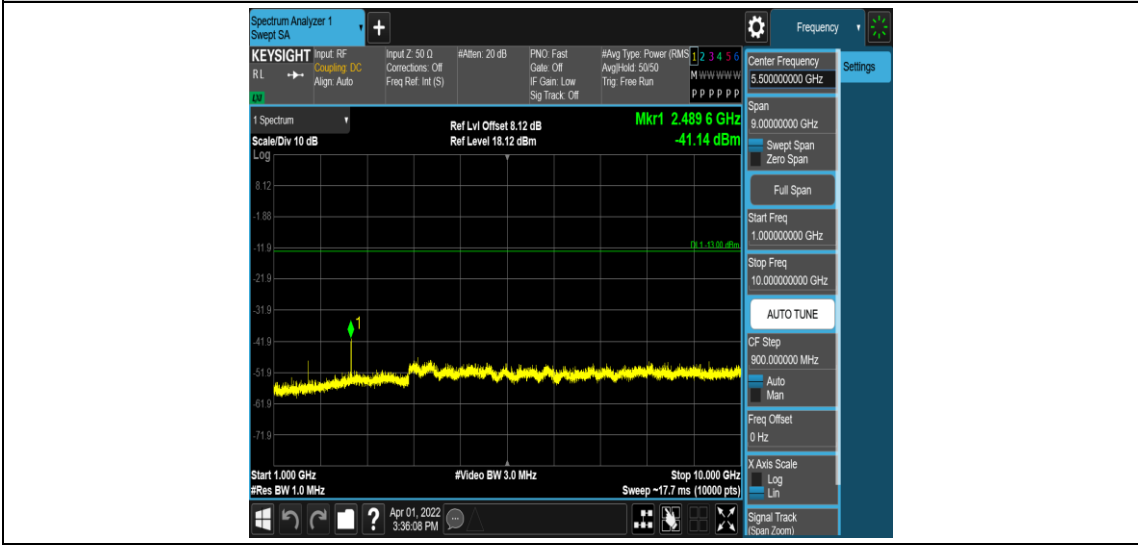

Band26-15MHz-QPSK-26915-1RB#0-Range3:30~1000MHz

Band26-15MHz-QPSK-26915-1RB#0-Range4:1000~10000MHz