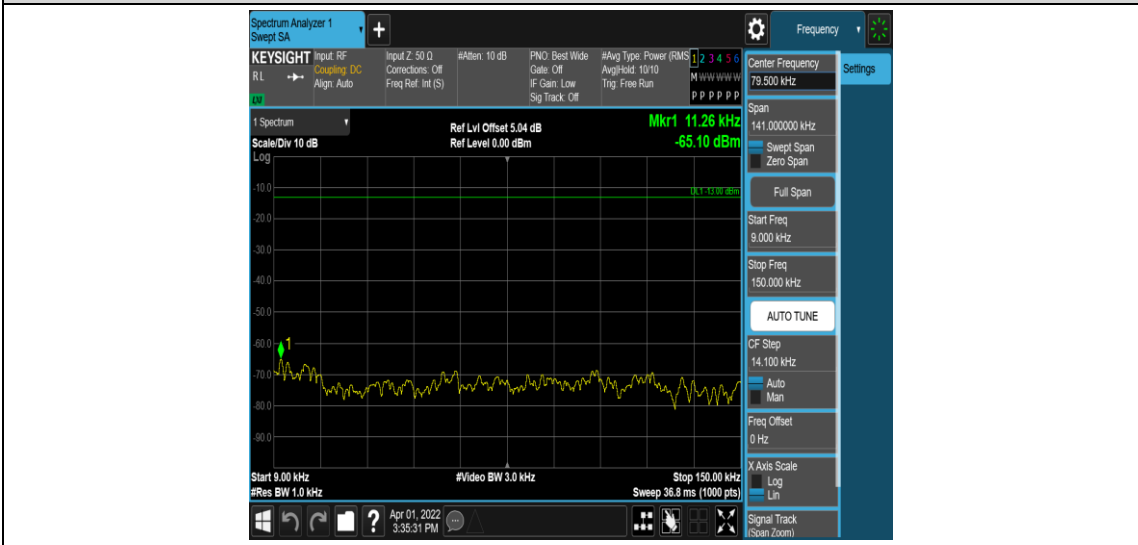

Band26-15MHz-QPSK-26865-1RB#0-Range1:0.009~0.15MHz

Band26-15MHz-QPSK-26865-1RB#0-Range2:0.15~30MHz

Band26-15MHz-QPSK-26865-1RB#0-Range3:30~1000MHz

Band26-15MHz-QPSK-26865-1RB#0-Range4:1000~10000MHz

Band26-15MHz-QPSK-26915-1RB#0-Range1:0.009~0.15MHz

Band26-15MHz-QPSK-26915-1RB#0-Range2:0.15~30MHz

Band26-15MHz-QPSK-26915-1RB#0-Range3:30~1000MHz

Band26-15MHz-QPSK-26915-1RB#0-Range4:1000~10000MHz

Band26-15MHz-QPSK-26965-1RB#0-Range1:0.009~0.15MHz

Band26-15MHz-QPSK-26965-1RB#0-Range2:0.15~30MHz