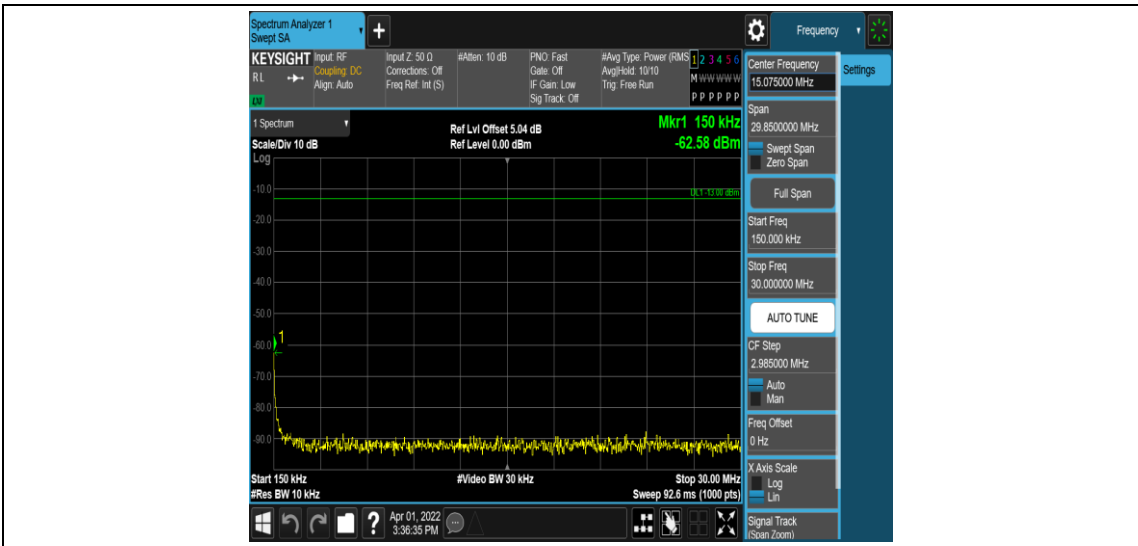

Band26-15MHz-16QAM-26915-1RB#0-Range1:0.009~0.15MHz

Band26-15MHz-16QAM-26915-1RB#0-Range2:0.15~30MHz