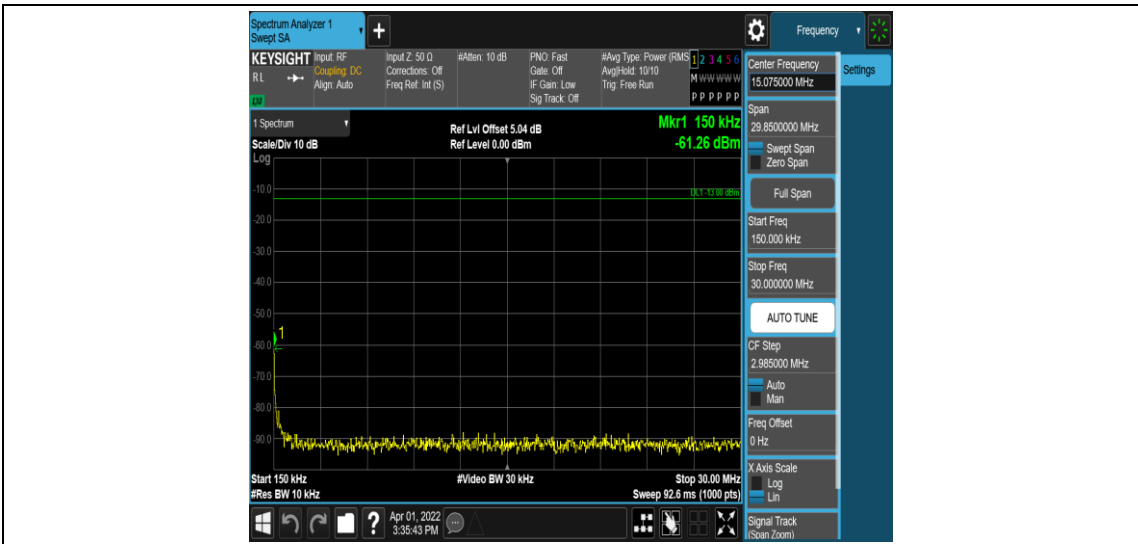

Band26-15MHz-QPSK-26865-1RB#0-Range1:0.009~0.15MHz

Band26-15MHz-QPSK-26865-1RB#0-Range2:0.15~30MHz

Band26-15MHz-QPSK-26865-1RB#0-Range3:30~1000MHz

Band26-15MHz-QPSK-26865-1RB#0-Range4:1000~10000MHz

Band26-15MHz-QPSK-26915-1RB#0-Range1:0.009~0.15MHz