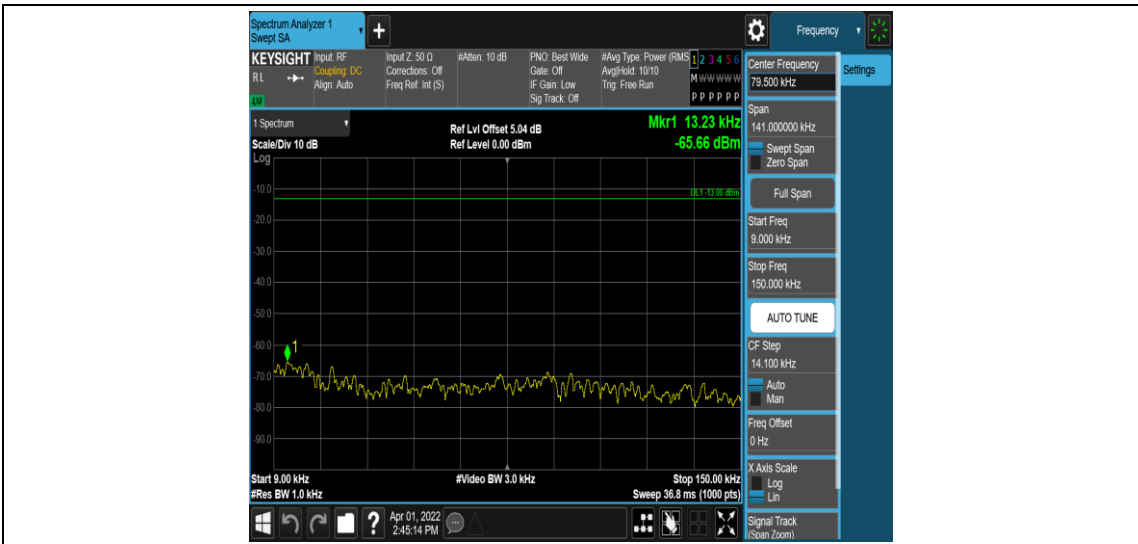

Band26-5MHz-16QAM-26815-1RB#0-Range2:0.15~30MHz

Band26-5MHz-16QAM-26815-1RB#0-Range3:30~1000MHz

Band26-5MHz-16QAM-26815-1RB#0-Range4:1000~10000MHz

Band26-5MHz-16QAM-26915-1RB#0-Range1:0.009~0.15MHz

Band26-5MHz-16QAM-26915-1RB#0-Range2:0.15~30MHz

Band26-5MHz-16QAM-26915-1RB#0-Range3:30~1000MHz

Band26-5MHz-16QAM-26915-1RB#0-Range4:1000~10000MHz

Band26-5MHz-16QAM-27015-1RB#0-Range1:0.009~0.15MHz

Band26-5MHz-16QAM-27015-1RB#0-Range2:0.15~30MHz

Band26-5MHz-16QAM-27015-1RB#0-Range3:30~1000MHz