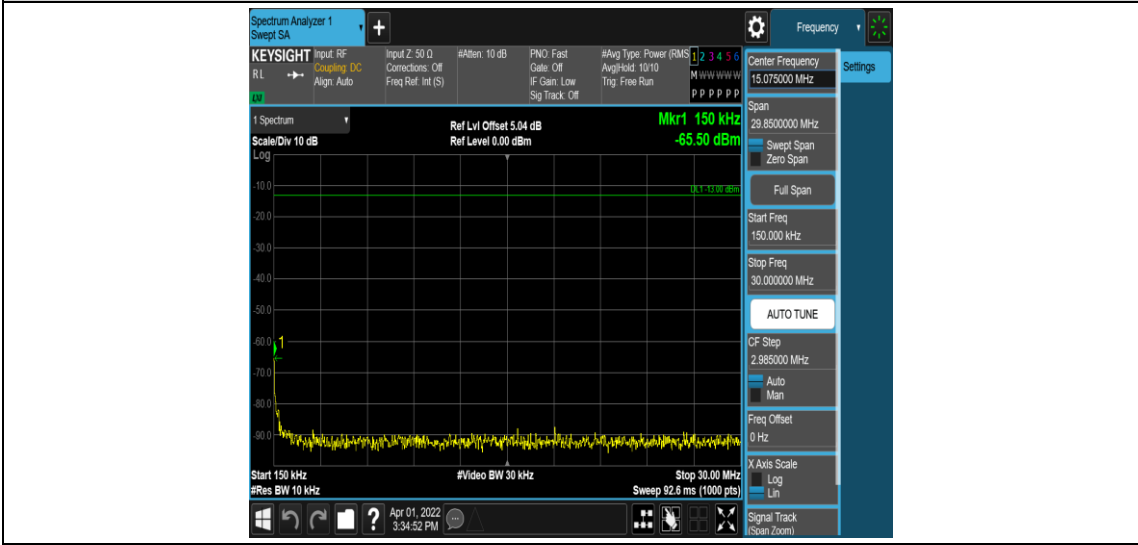

Band26-15MHz-16QAM-26865-1RB#0-Range1:0.009~0.15MHz

Band26-15MHz-16QAM-26865-1RB#0-Range2:0.15~30MHz