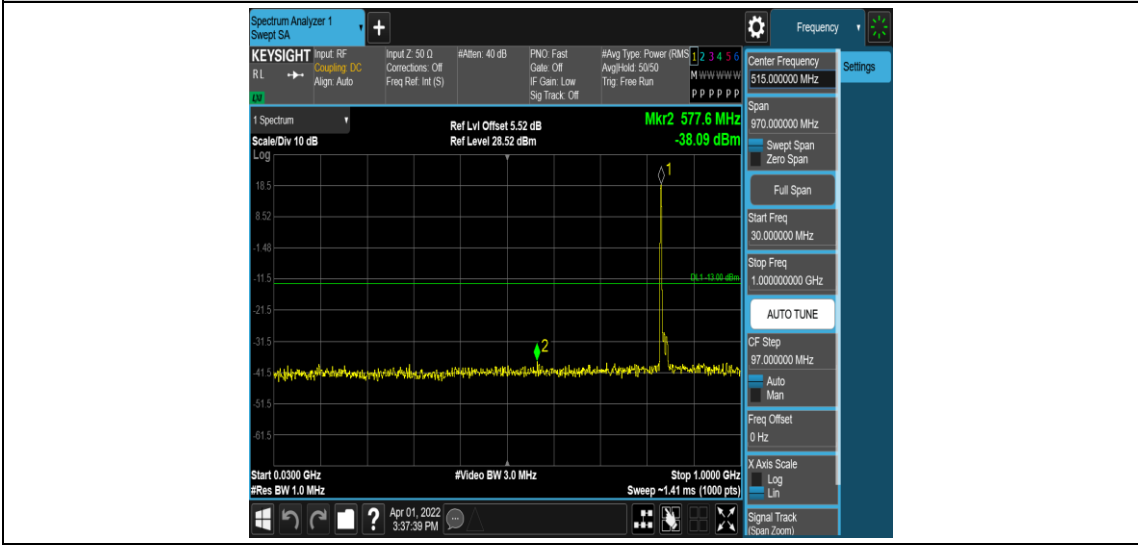

Band26-15MHz-QPSK-26915-1RB#0-Range2:0.15~30MHz

Band26-15MHz-QPSK-26915-1RB#0-Range3:30~1000MHz

Band26-15MHz-QPSK-26915-1RB#0-Range4:1000~10000MHz

Band26-15MHz-QPSK-26965-1RB#0-Range1:0.009~0.15MHz

Band26-15MHz-QPSK-26965-1RB#0-Range2:0.15~30MHz