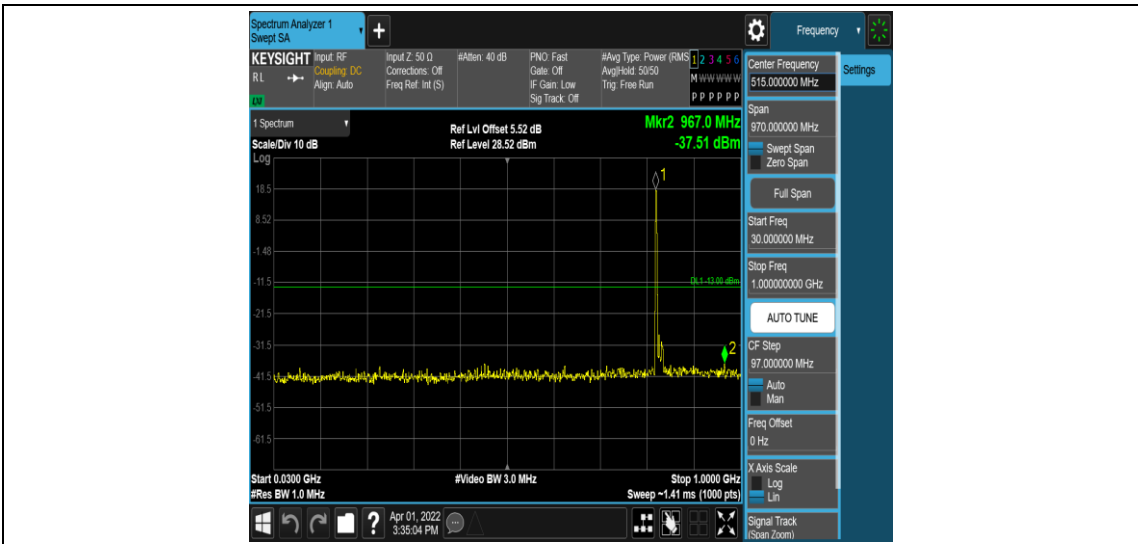

Band26-15MHz-QPSK-26965-1RB#0-Range3:30~1000MHz

Band26-15MHz-QPSK-26965-1RB#0-Range4:1000~10000MHz

Band26-15MHz-16QAM-26865-1RB#0-Range1:0.009~0.15MHz

Band26-15MHz-16QAM-26865-1RB#0-Range2:0.15~30MHz

Band26-15MHz-16QAM-26865-1RB#0-Range3:30~1000MHz