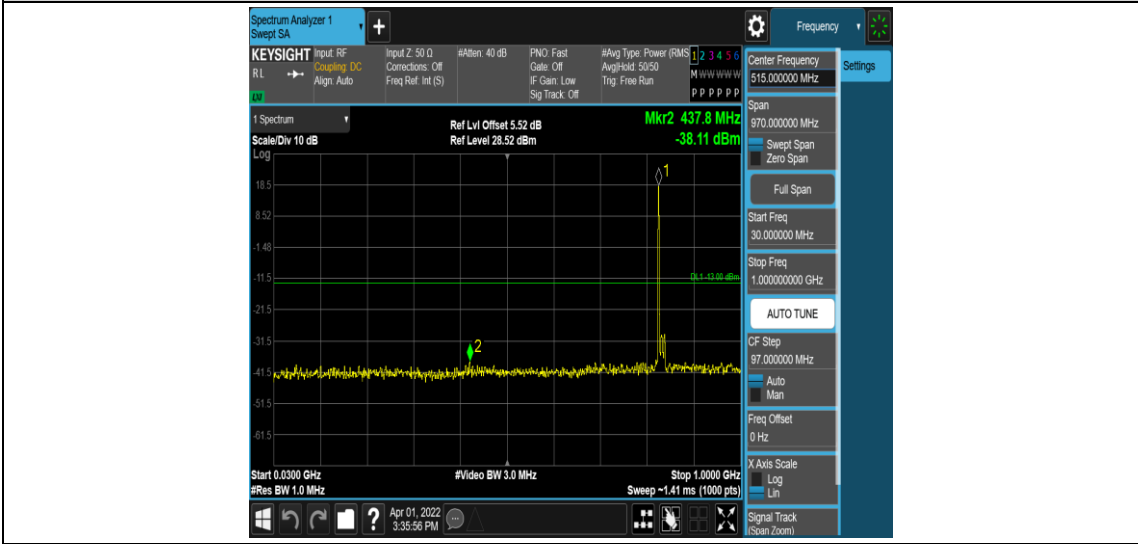

Band26-15MHz-QPSK-26915-1RB#0-Range2:0.15~30MHz

Band26-15MHz-QPSK-26915-1RB#0-Range3:30~1000MHz