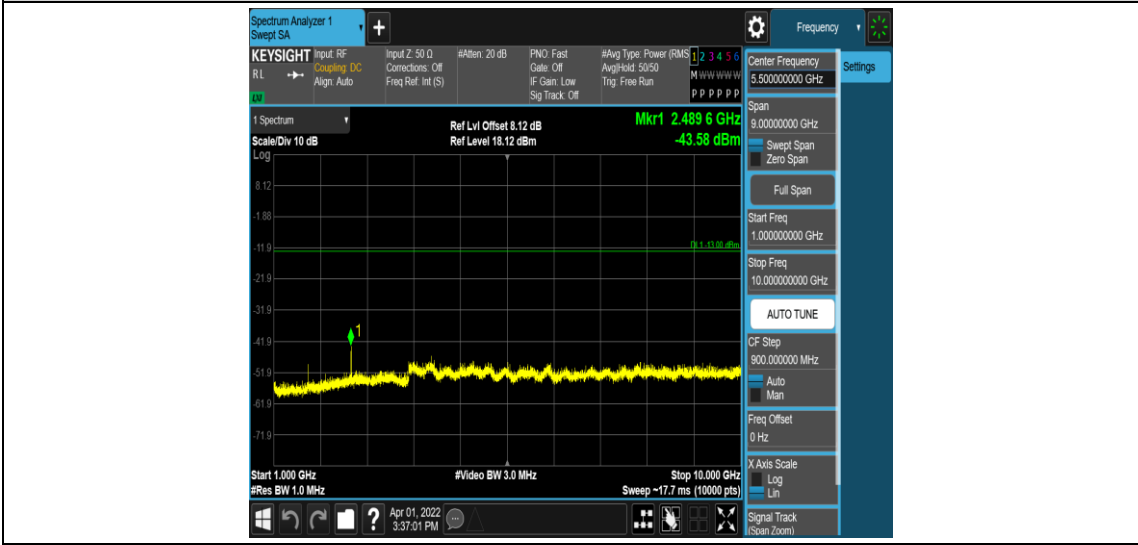

Band26-15MHz-16QAM-26865-1RB#0-Range4:1000~10000MHz

Band26-15MHz-16QAM-26915-1RB#0-Range1:0.009~0.15MHz

Band26-15MHz-16QAM-26915-1RB#0-Range2:0.15~30MHz

Band26-15MHz-16QAM-26915-1RB#0-Range3:30~1000MHz

Band26-15MHz-16QAM-26915-1RB#0-Range4:1000~10000MHz