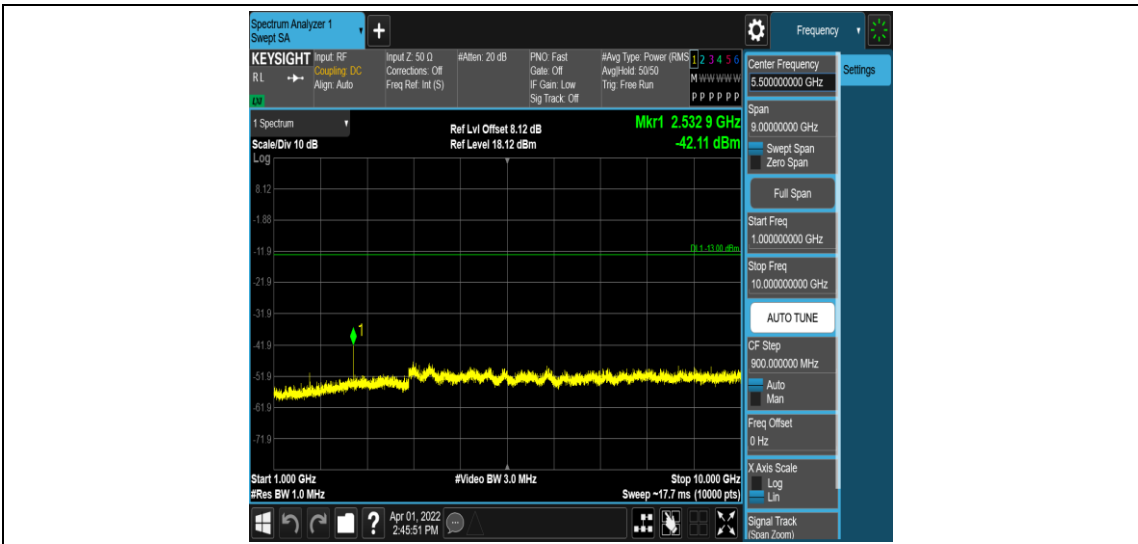

Band26-5MHz-16QAM-26915-1RB#0-Range3:30~1000MHz

Band26-5MHz-16QAM-26915-1RB#0-Range4:1000~10000MHz

Band26-5MHz-16QAM-27015-1RB#0-Range1:0.009~0.15MHz

Band26-5MHz-16QAM-27015-1RB#0-Range2:0.15~30MHz

Band26-5MHz-16QAM-27015-1RB#0-Range3:30~1000MHz