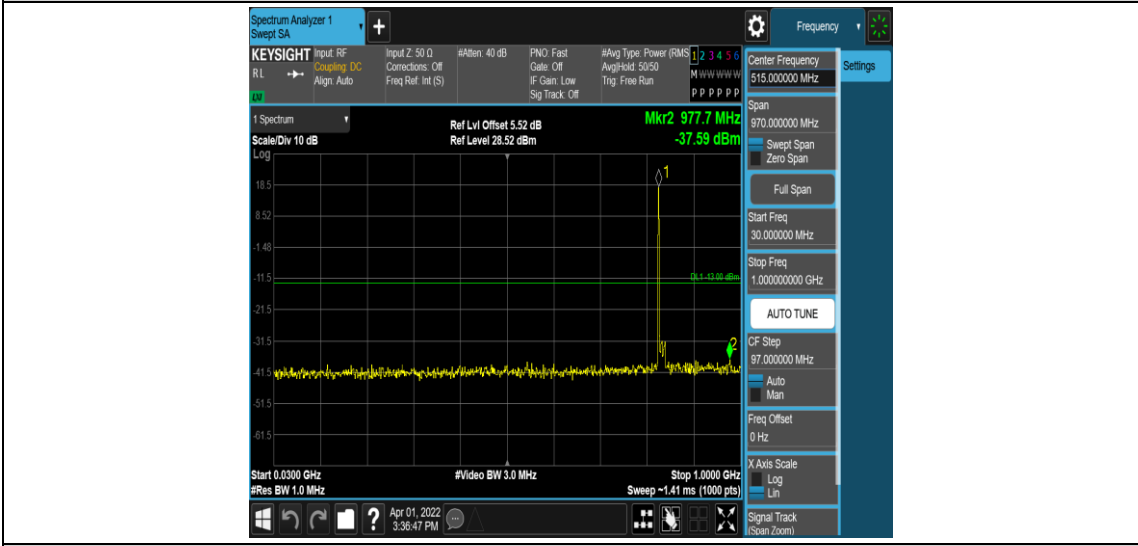

Band26-15MHz-16QAM-26915-1RB#0-Range2:0.15~30MHz

Band26-15MHz-16QAM-26915-1RB#0-Range3:30~1000MHz