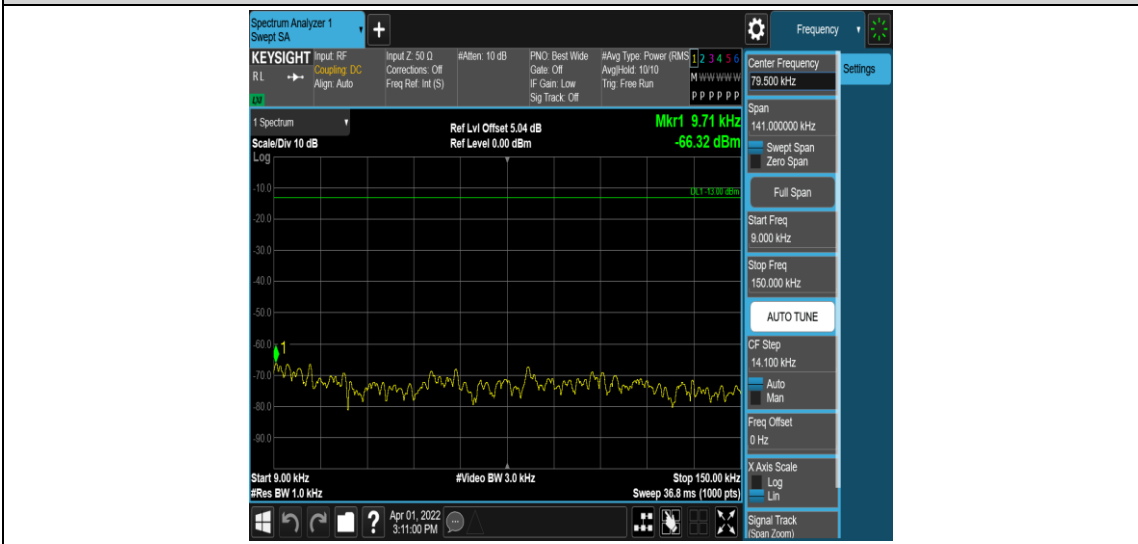

Band26-5MHz-16QAM-27015-1RB#0-Range4:1000~10000MHz

Band26-10MHz-QPSK-26840-1RB#0-Range1:0.009~0.15MHz