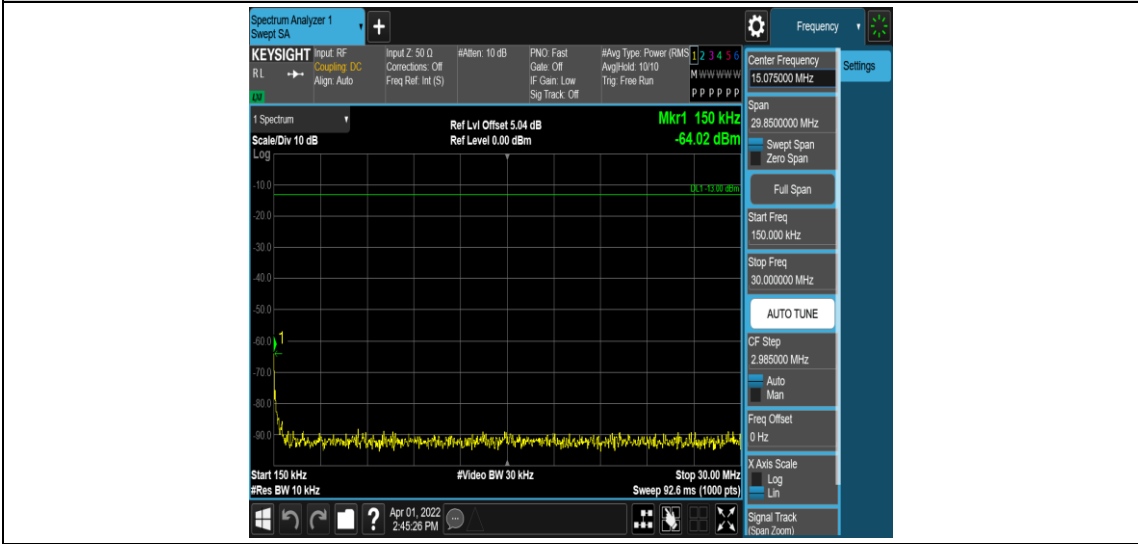

Band26-5MHz-16QAM-26815-1RB#0-Range2:0.15~30MHz

Band26-5MHz-16QAM-26815-1RB#0-Range3:30~1000MHz

Band26-5MHz-16QAM-26815-1RB#0-Range4:1000~10000MHz

Band26-5MHz-16QAM-26915-1RB#0-Range1:0.009~0.15MHz

Band26-5MHz-16QAM-26915-1RB#0-Range2:0.15~30MHz

Band26-5MHz-16QAM-26915-1RB#0-Range3:30~1000MHz

Band26-5MHz-16QAM-26915-1RB#0-Range4:1000~10000MHz

Band26-5MHz-16QAM-27015-1RB#0-Range1:0.009~0.15MHz

Band26-5MHz-16QAM-27015-1RB#0-Range2:0.15~30MHz

Band26-5MHz-16QAM-27015-1RB#0-Range3:30~1000MHz