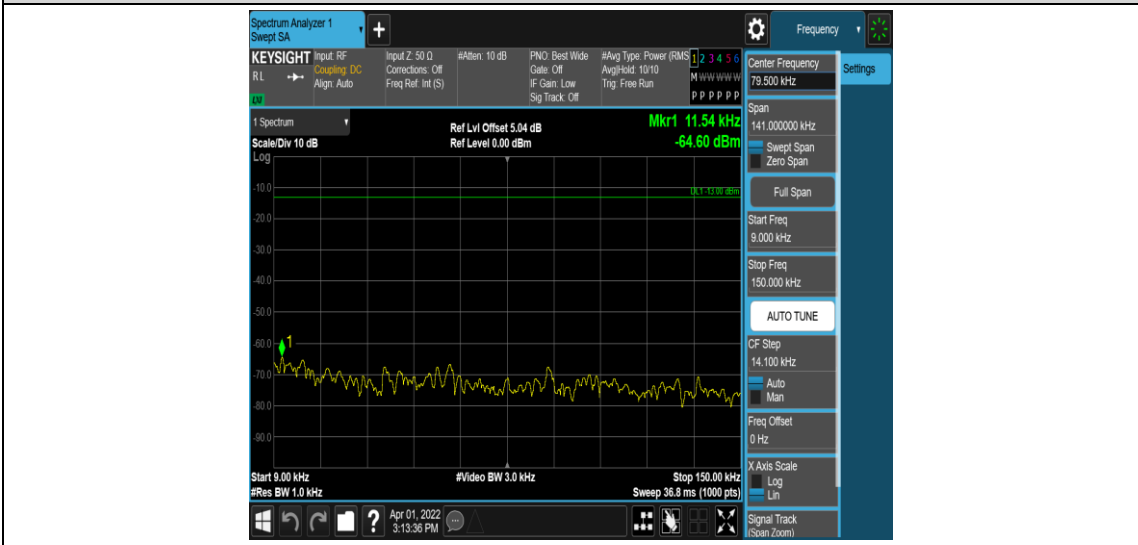

Band26-10MHz-16QAM-26840-1RB#0-Range4:1000~10000MHz

Band26-10MHz-16QAM-26915-1RB#0-Range1:0.009~0.15MHz