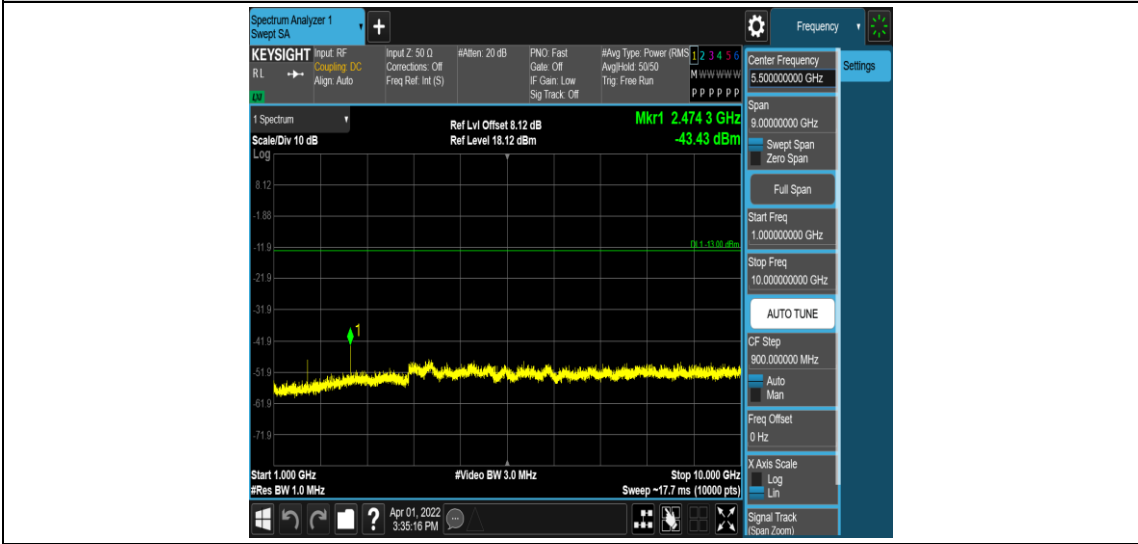

Band26-15MHz-QPSK-26965-1RB#0-Range3:30~1000MHz

Band26-15MHz-QPSK-26965-1RB#0-Range4:1000~10000MHz

Band26-15MHz-16QAM-26865-1RB#0-Range1:0.009~0.15MHz

Band26-15MHz-16QAM-26865-1RB#0-Range2:0.15~30MHz

Band26-15MHz-16QAM-26865-1RB#0-Range3:30~1000MHz