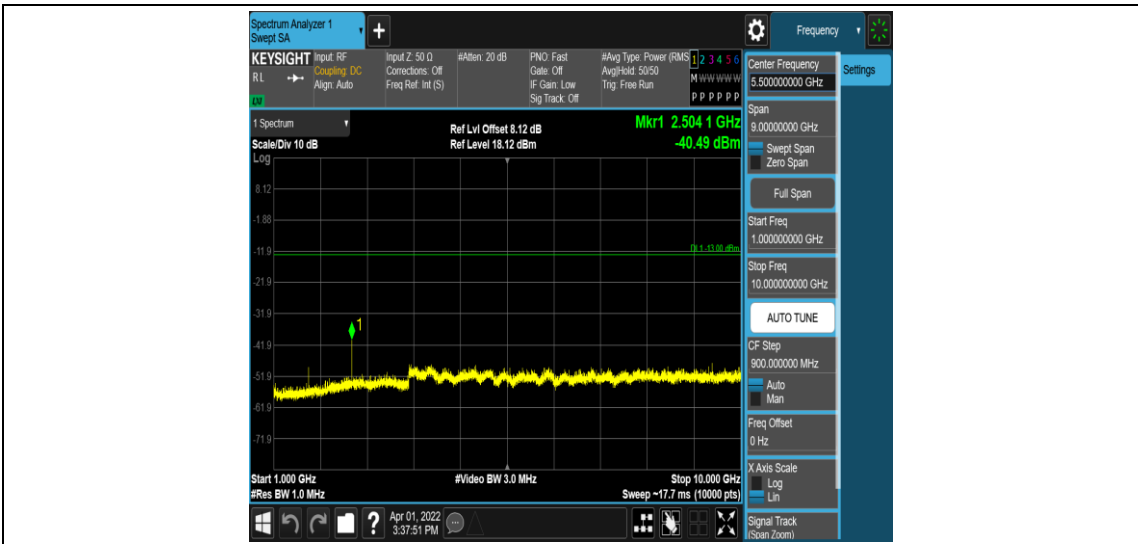

Band26-15MHz-QPSK-26965-1RB#0-Range3:30~1000MHz

Band26-15MHz-QPSK-26965-1RB#0-Range4:1000~10000MHz