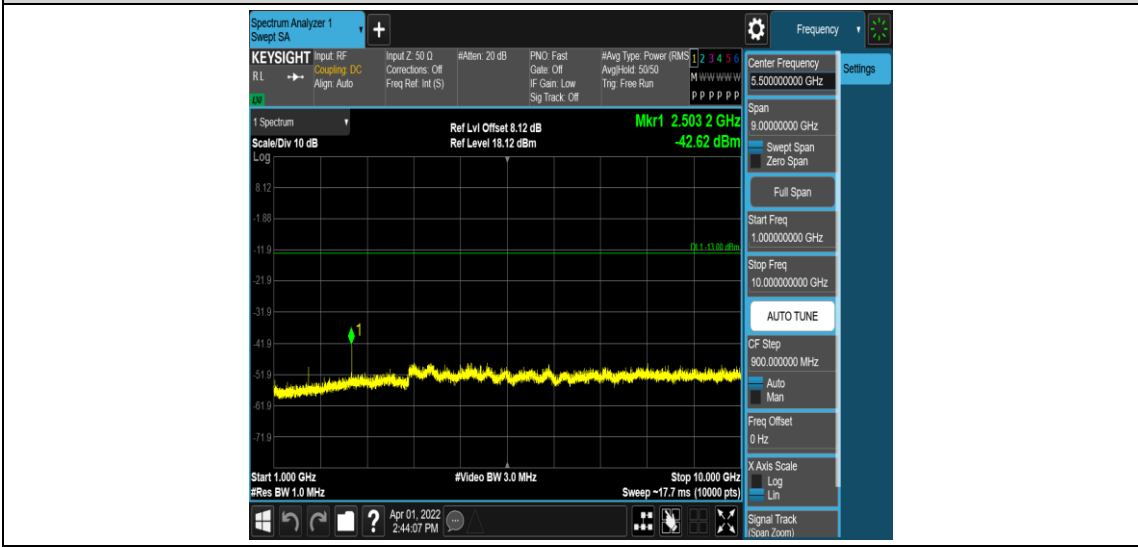

Band26-5MHz-16QAM-26915-1RB#0-Range3:30~1000MHz

Band26-5MHz-16QAM-26915-1RB#0-Range4:1000~10000MHz