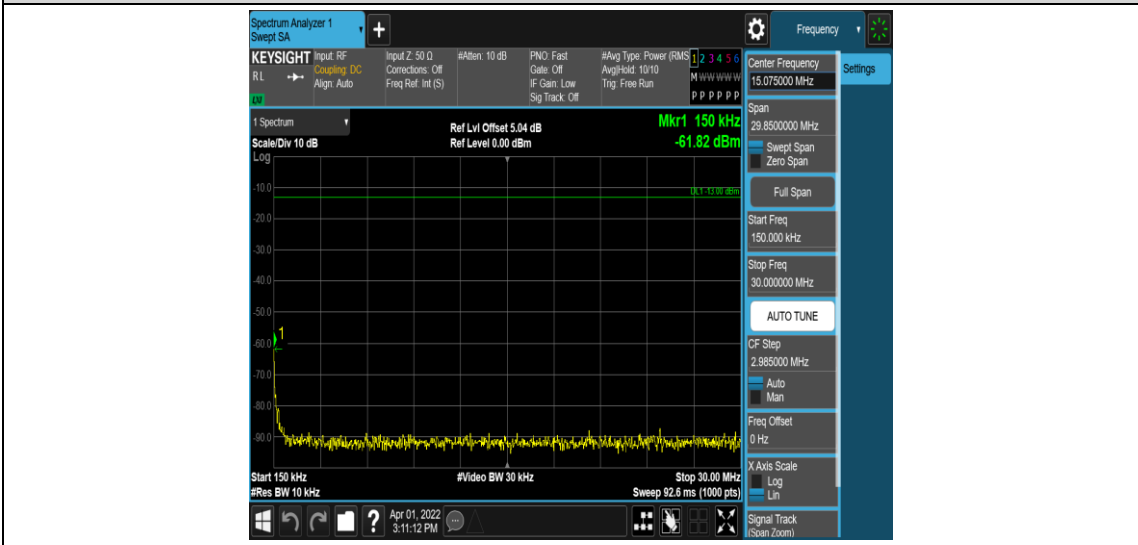

Band26-10MHz-QPSK-26840-1RB#0-Range1:0.009~0.15MHz

Band26-10MHz-QPSK-26840-1RB#0-Range2:0.15~30MHz