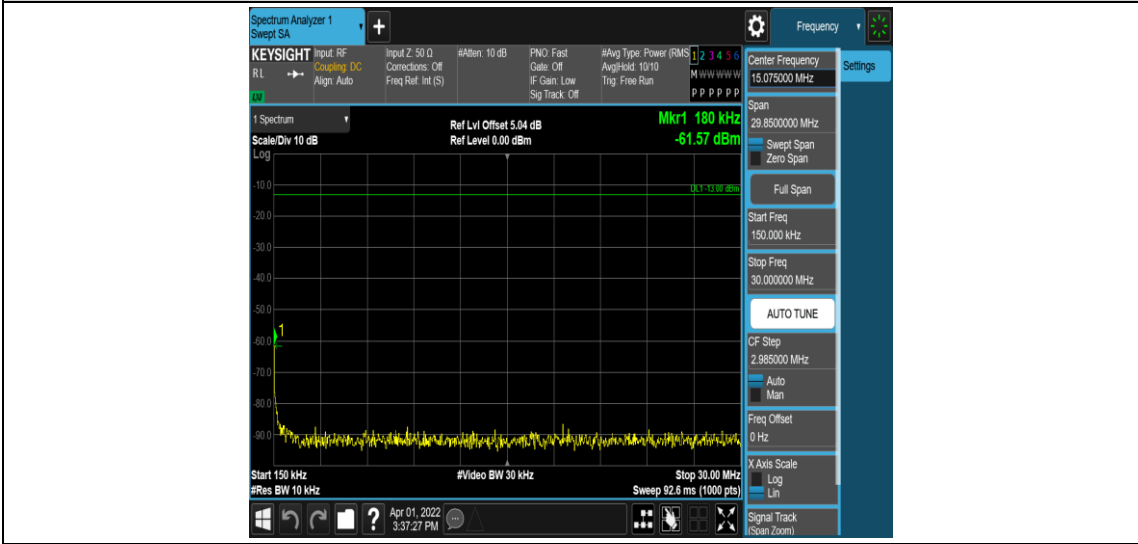

Band26-15MHz-QPSK-26915-1RB#0-Range2:0.15~30MHz

Band26-15MHz-QPSK-26915-1RB#0-Range3:30~1000MHz

Band26-15MHz-QPSK-26915-1RB#0-Range4:1000~10000MHz

Band26-15MHz-QPSK-26965-1RB#0-Range1:0.009~0.15MHz

Band26-15MHz-QPSK-26965-1RB#0-Range2:0.15~30MHz