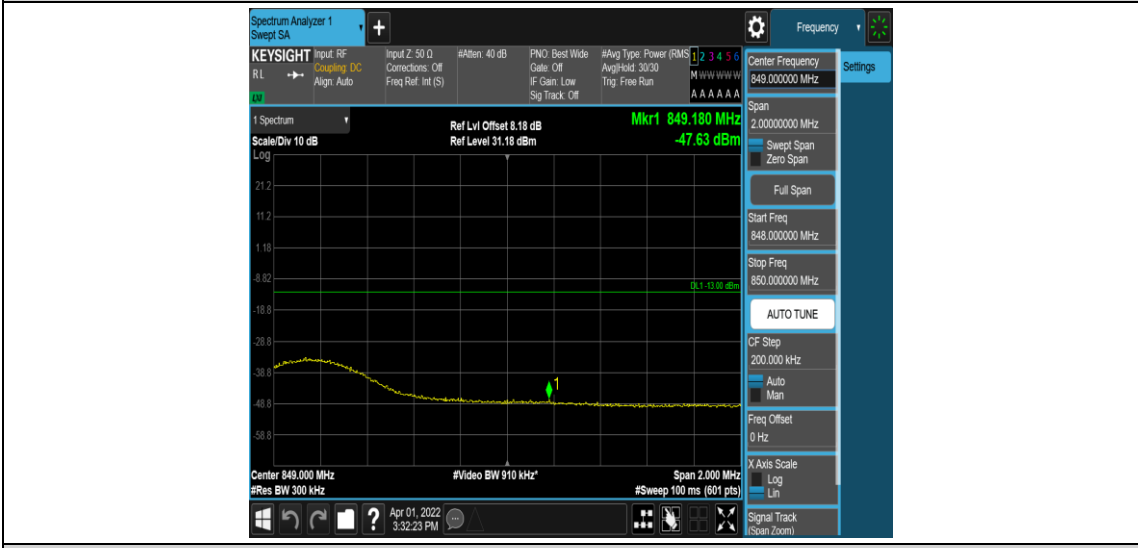

Band26-15MHz-16QAM-26965-1RB#0