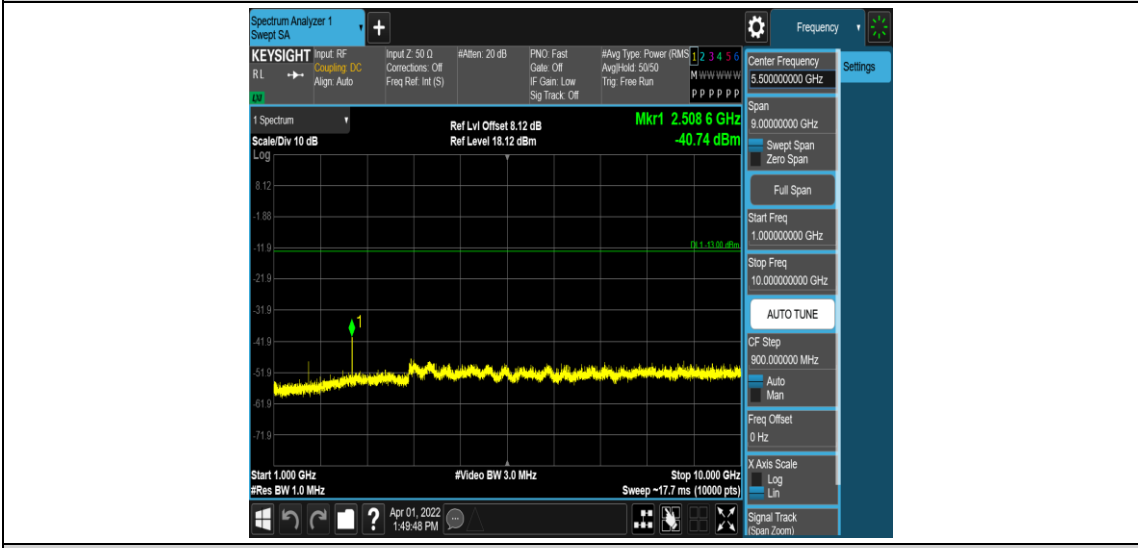

Band26-1.4MHz-16QAM-26915-1RB#0-Range4:1000~10000MHz