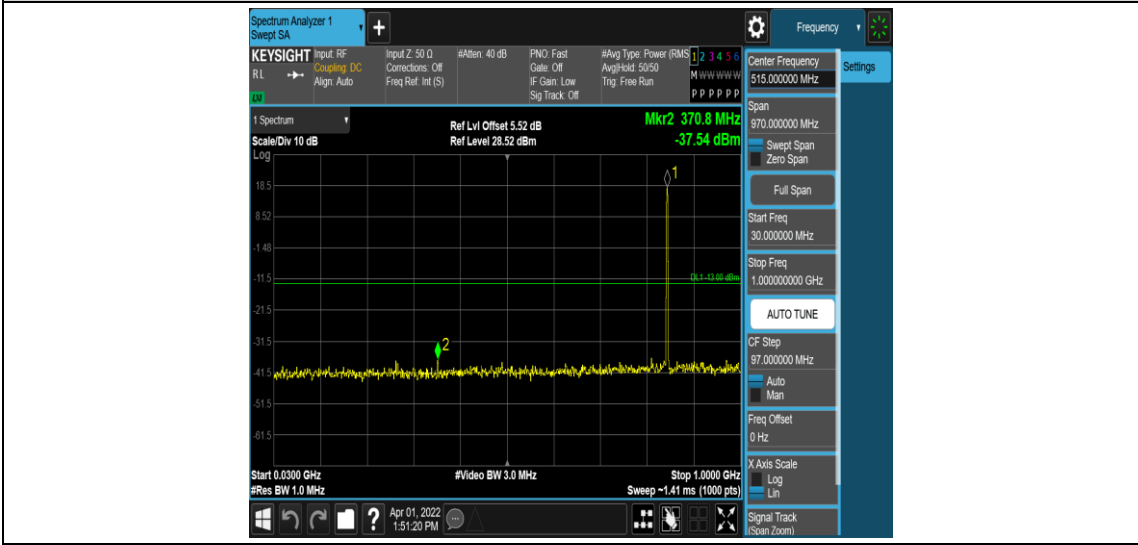

Band26-1.4MHz-16QAM-27033-1RB#0-Range3:30~1000MHz