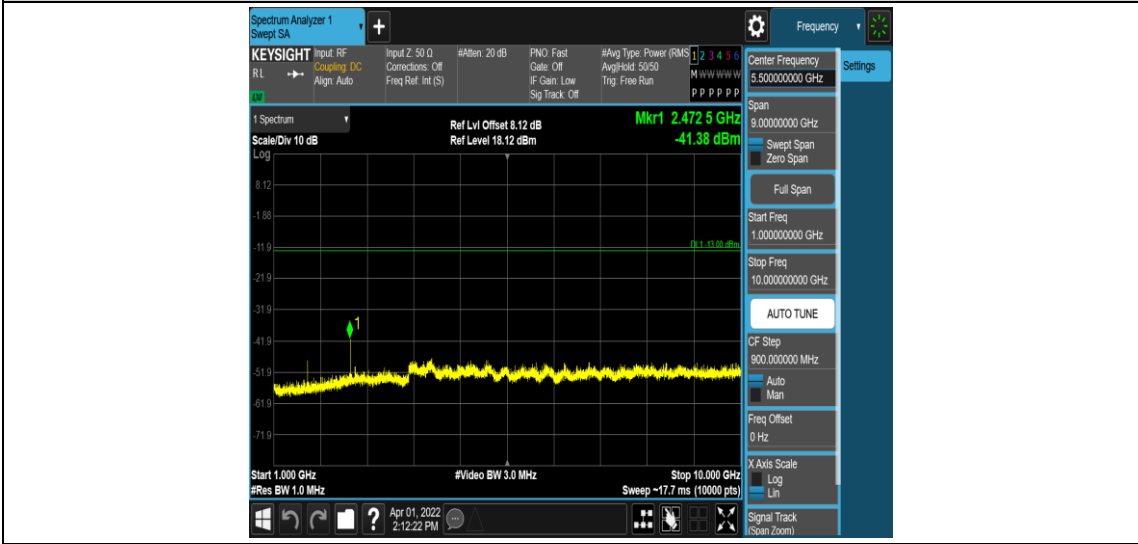

Band26-3MHz-QPSK-26805-1RB#0-Range4:1000~10000MHz