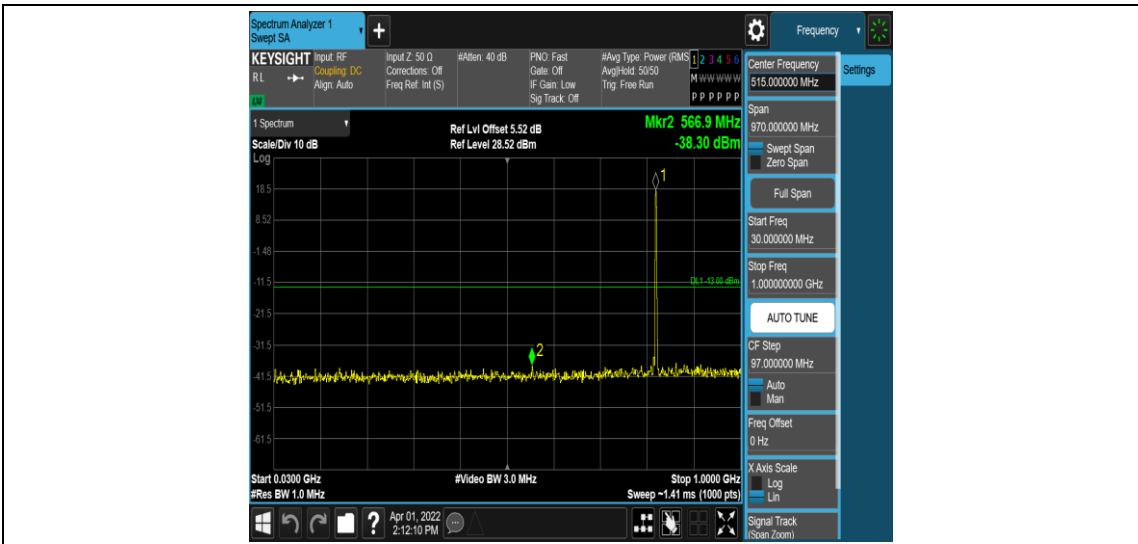

Band26-3MHz-QPSK-26805-1RB#0-Range3:30~1000MHz