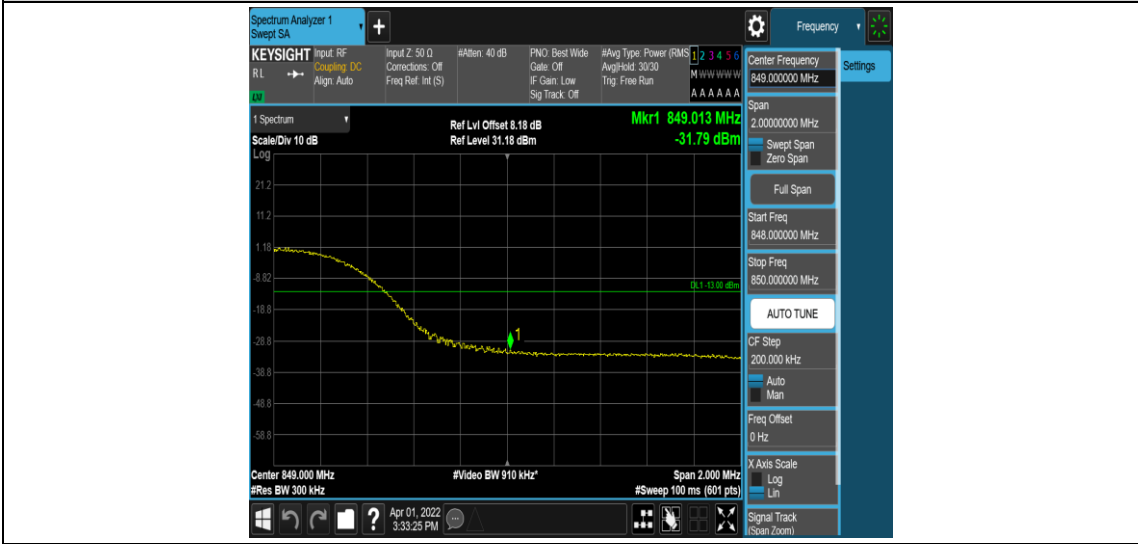

Band26-15MHz-16QAM-26965-75RB#0

Appendix E: Conducted Spurious Emission

Test Result

Band	Bandwidth	Modulation	Channel	RB Configuration	Frequency Range	Verdict
Band26	1.4MHz	QPSK	26797	1RB#0	Range1:0.009~0.15MHz	PASS
Band26	1.4MHz	QPSK	26797	1RB#0	Range2:0.15~30MHz	PASS
Band26	1.4MHz	QPSK	26797	1RB#0	Range3:30~1000MHz	PASS
Band26	1.4MHz	QPSK	26797	1RB#0	Range4:1000~10000MHz	PASS
Band26	1.4MHz	QPSK	26915	1RB#0	Range1:0.009~0.15MHz	PASS
Band26	1.4MHz	QPSK	26915	1RB#0	Range2:0.15~30MHz	PASS
Band26	1.4MHz	QPSK	26915	1RB#0	Range3:30~1000MHz	PASS
Band26	1.4MHz	QPSK	26915	1RB#0	Range4:1000~10000MHz	PASS
Band26	1.4MHz	QPSK	27033	1RB#0	Range1:0.009~0.15MHz	PASS
Band26	1.4MHz	QPSK	27033	1RB#0	Range2:0.15~30MHz	PASS
Band26	1.4MHz	QPSK	27033	1RB#0	Range3:30~1000MHz	PASS
Band26	1.4MHz	QPSK	27033	1RB#0	Range4:1000~10000MHz	PASS
Band26	1.4MHz	16QAM	26797	1RB#0	Range1:0.009~0.15MHz	PASS
Band26	1.4MHz	16QAM	26797	1RB#0	Range2:0.15~30MHz	PASS
Band26	1.4MHz	16QAM	26797	1RB#0	Range3:30~1000MHz	PASS
Band26	1.4MHz	16QAM	26797	1RB#0	Range4:1000~10000MHz	PASS
Band26	1.4MHz	16QAM	26915	1RB#0	Range1:0.009~0.15MHz	PASS
Band26	1.4MHz	16QAM	26915	1RB#0	Range2:0.15~30MHz	PASS
Band26	1.4MHz	16QAM	26915	1RB#0	Range3:30~1000MHz	PASS
Band26	1.4MHz	16QAM	26915	1RB#0	Range4:1000~10000MHz	PASS
Band26	1.4MHz	16QAM	27033	1RB#0	Range1:0.009~0.15MHz	PASS
Band26	1.4MHz	16QAM	27033	1RB#0	Range2:0.15~30MHz	PASS
Band26	1.4MHz	16QAM	27033	1RB#0	Range3:30~1000MHz	PASS
Band26	1.4MHz	16QAM	27033	1RB#0	Range4:1000~10000MHz	PASS
Band26	3MHz	QPSK	26805	1RB#0	Range1:0.009~0.15MHz	PASS
Band26	3MHz	QPSK	26805	1RB#0	Range2:0.15~30MHz	PASS
Band26	3MHz	QPSK	26805	1RB#0	Range3:30~1000MHz	PASS
Band26	3MHz	QPSK	26805	1RB#0	Range4:1000~10000MHz	PASS
Band26	3MHz	QPSK	26915	1RB#0	Range1:0.009~0.15MHz	PASS
Band26	3MHz	QPSK	26915	1RB#0	Range2:0.15~30MHz	PASS
Band26	3MHz	QPSK	26915	1RB#0	Range3:30~1000MHz	PASS
Band26	3MHz	QPSK	26915	1RB#0	Range4:1000~10000MHz	PASS
Band26	3MHz	QPSK	27025	1RB#0	Range1:0.009~0.15MHz	PASS
Band26	3MHz	QPSK	27025	1RB#0	Range2:0.15~30MHz	PASS
Band26	3MHz	QPSK	27025	1RB#0	Range3:30~1000MHz	PASS