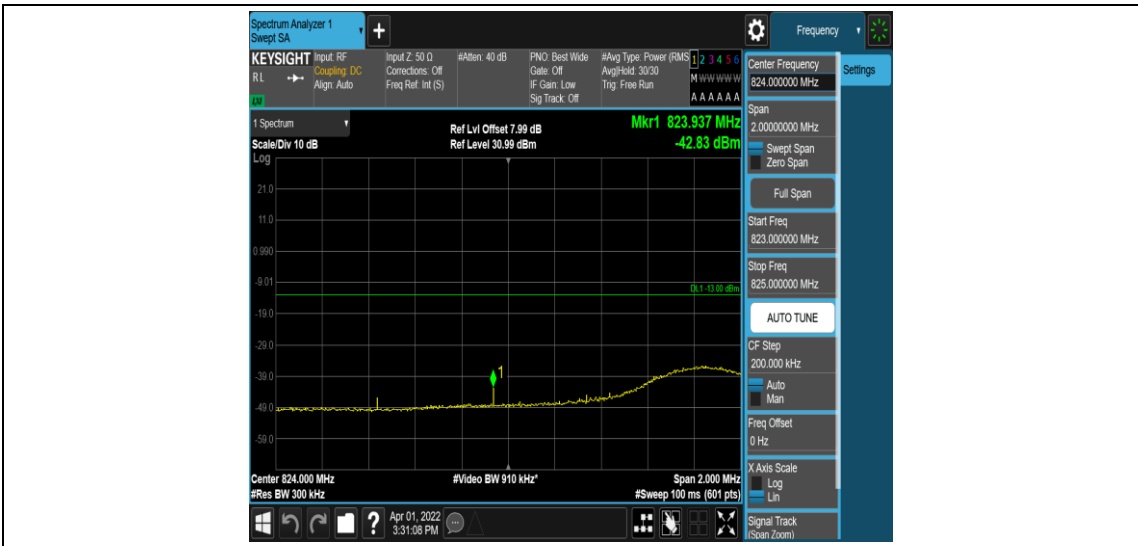

Band26-15MHz-16QAM-26865-1RB#74