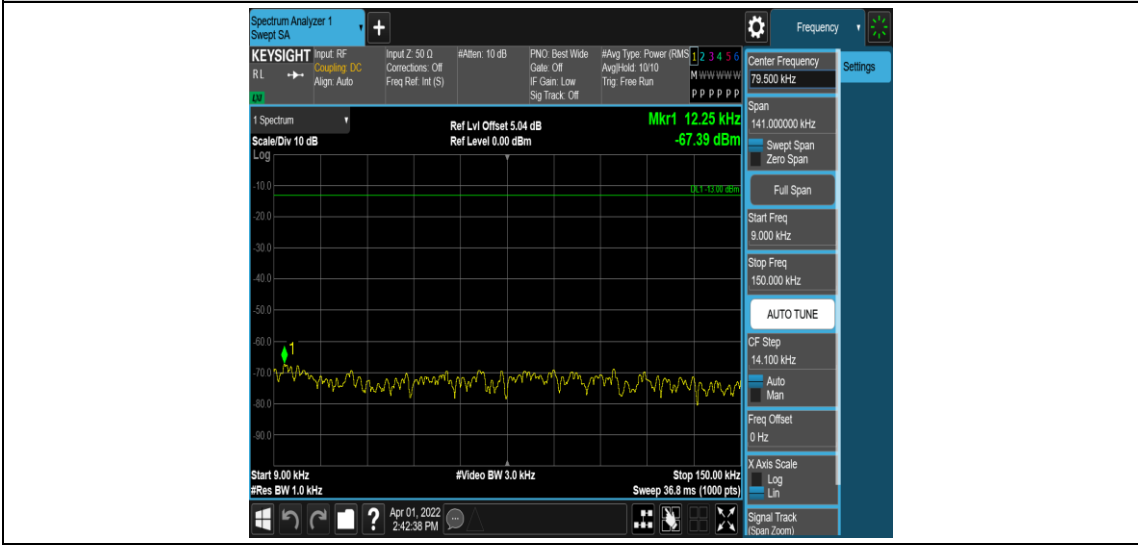

Band26-5MHz-QPSK-26915-1RB#0-Range1:0.009~0.15MHz