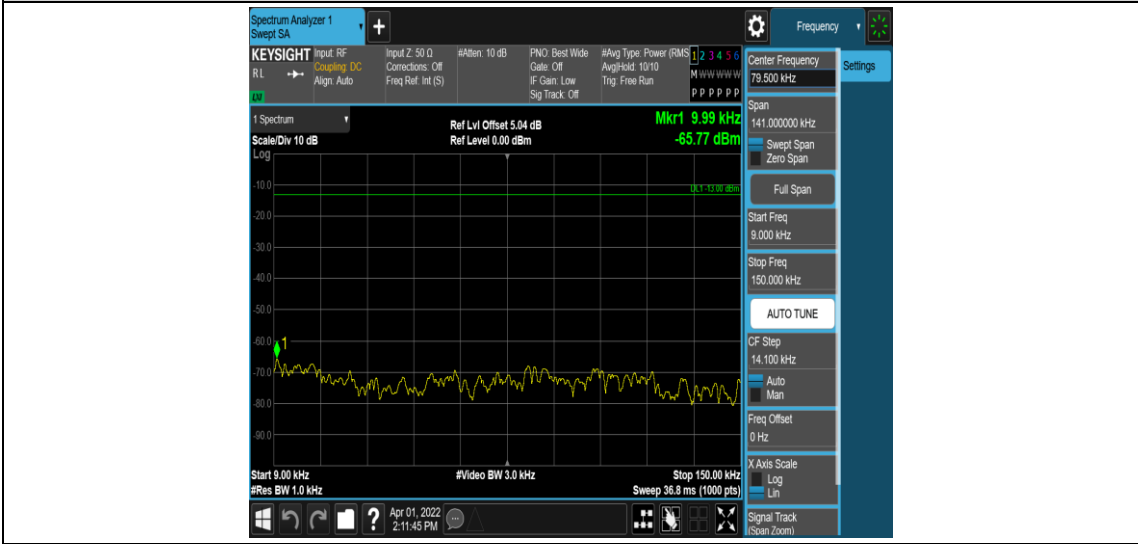

Band26-1.4MHz-16QAM-27033-1RB#0-Range1:0.009~0.15MHz

Band26-1.4MHz-16QAM-27033-1RB#0-Range2:0.15~30MHz

Band26-1.4MHz-16QAM-27033-1RB#0-Range3:30~1000MHz

Band26-1.4MHz-16QAM-27033-1RB#0-Range4:1000~10000MHz