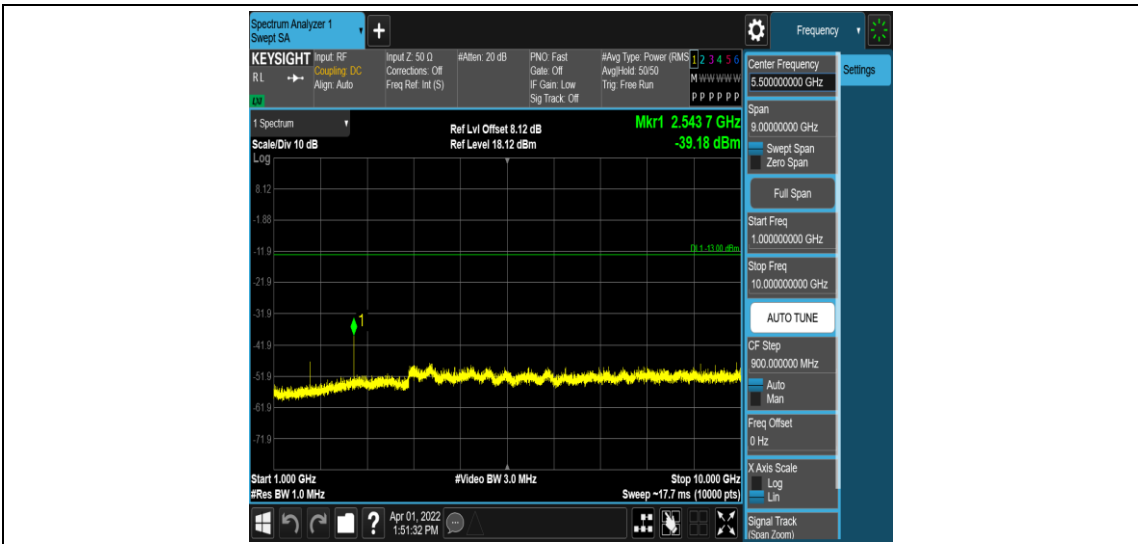

Band26-1.4MHz-16QAM-27033-1RB#0-Range4:1000~10000MHz