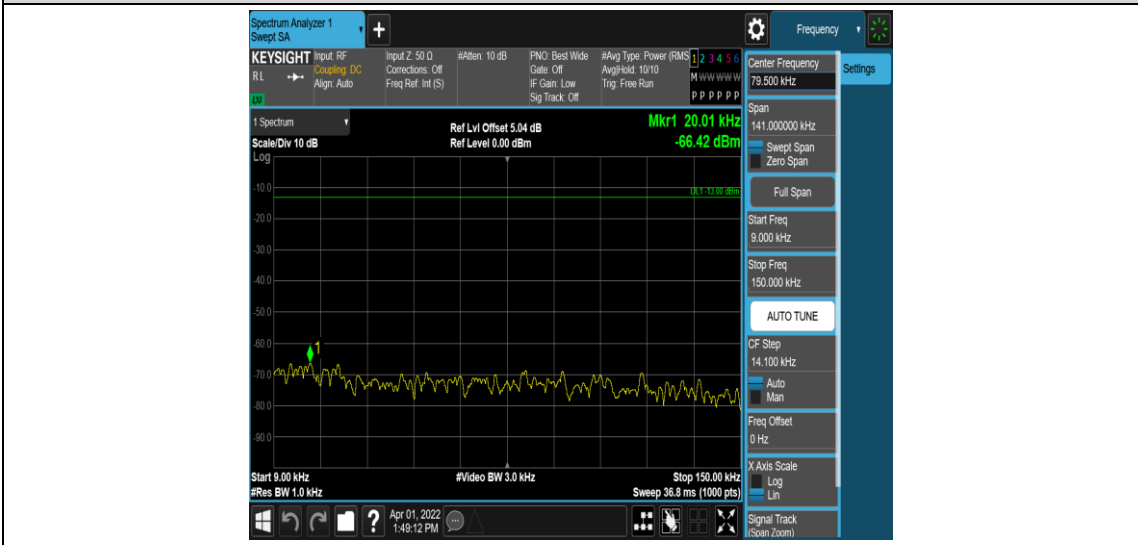

Band26-1.4MHz-16QAM-26797-1RB#0-Range1:0.009~0.15MHz

Band26-1.4MHz-16QAM-26797-1RB#0-Range2:0.15~30MHz

Band26-1.4MHz-16QAM-26797-1RB#0-Range3:30~1000MHz

Band26-1.4MHz-16QAM-26797-1RB#0-Range4:1000~10000MHz