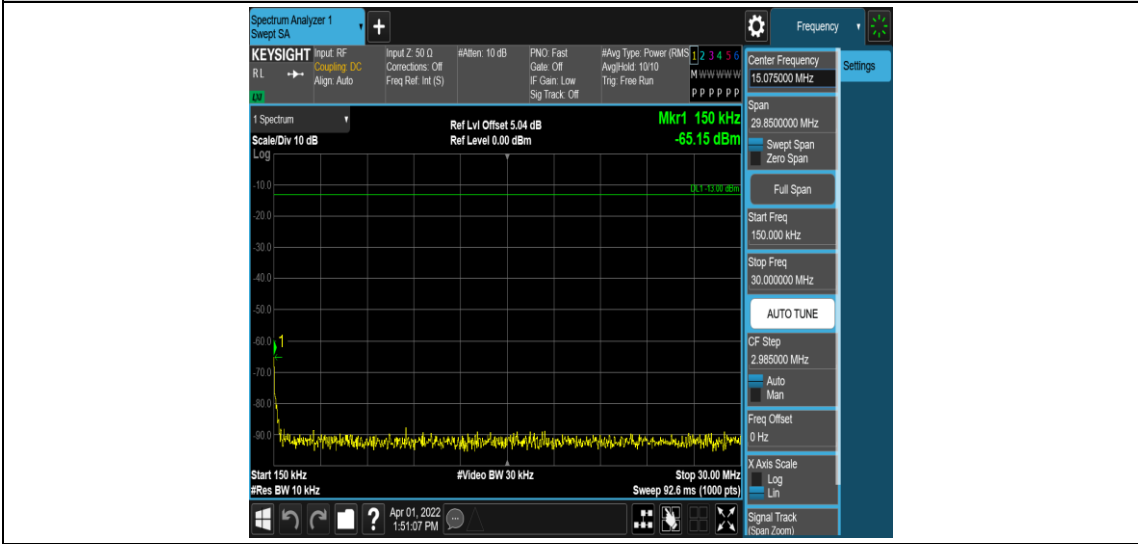

Band26-1.4MHz-16QAM-27033-1RB#0-Range2:0.15~30MHz