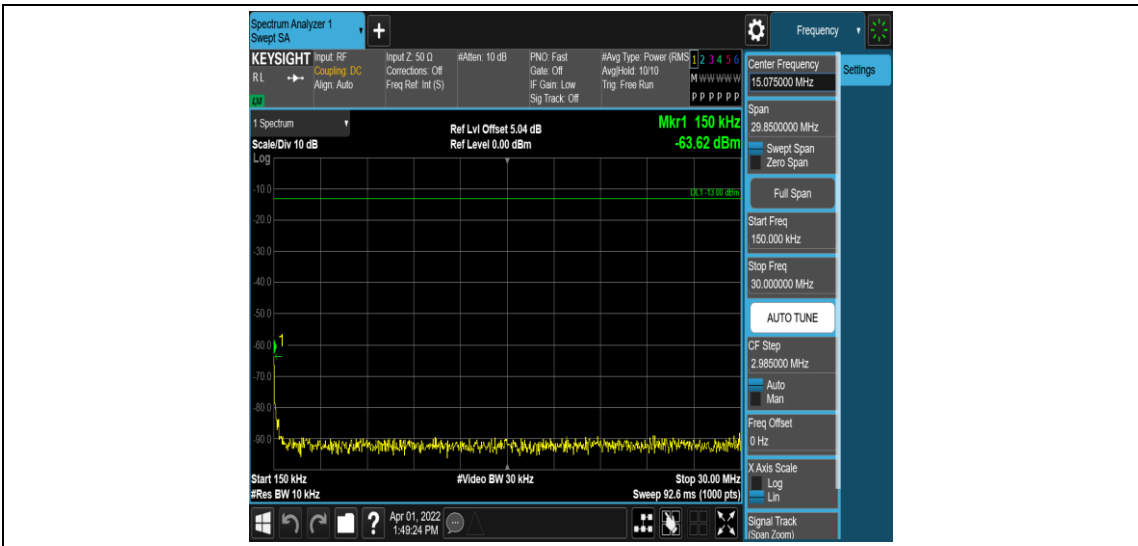

Band26-1.4MHz-16QAM-26915-1RB#0-Range2:0.15~30MHz