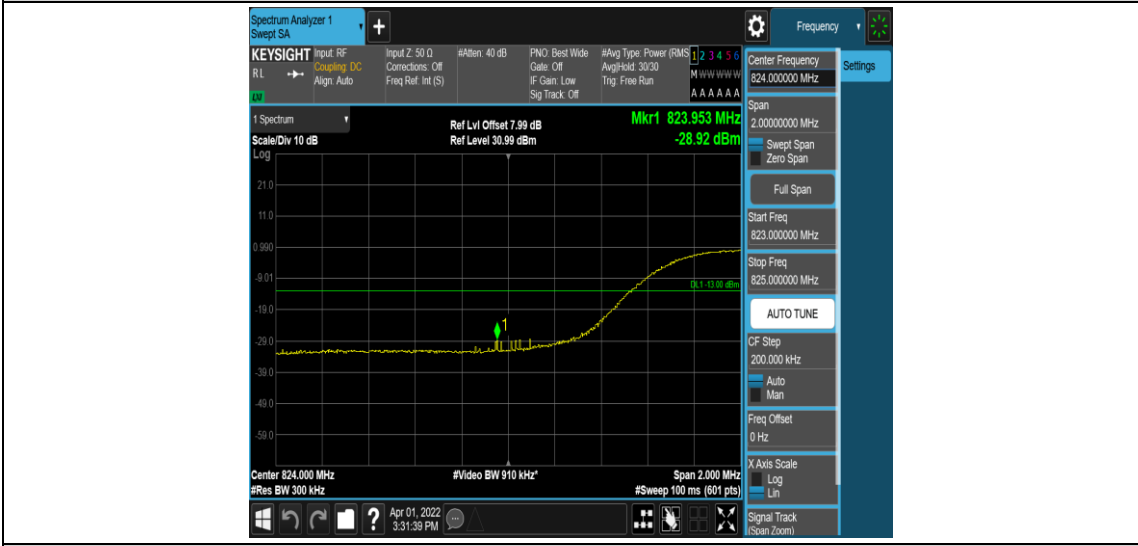

Band26-15MHz-16QAM-26865-75RB#0