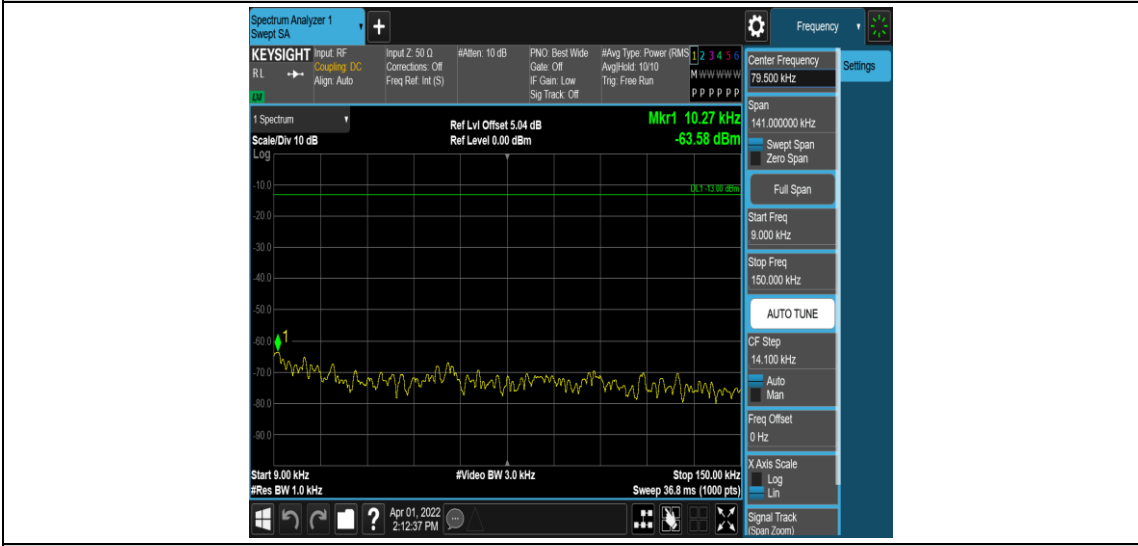

Band26-3MHz-16QAM-26805-1RB#0-Range1:0.009~0.15MHz