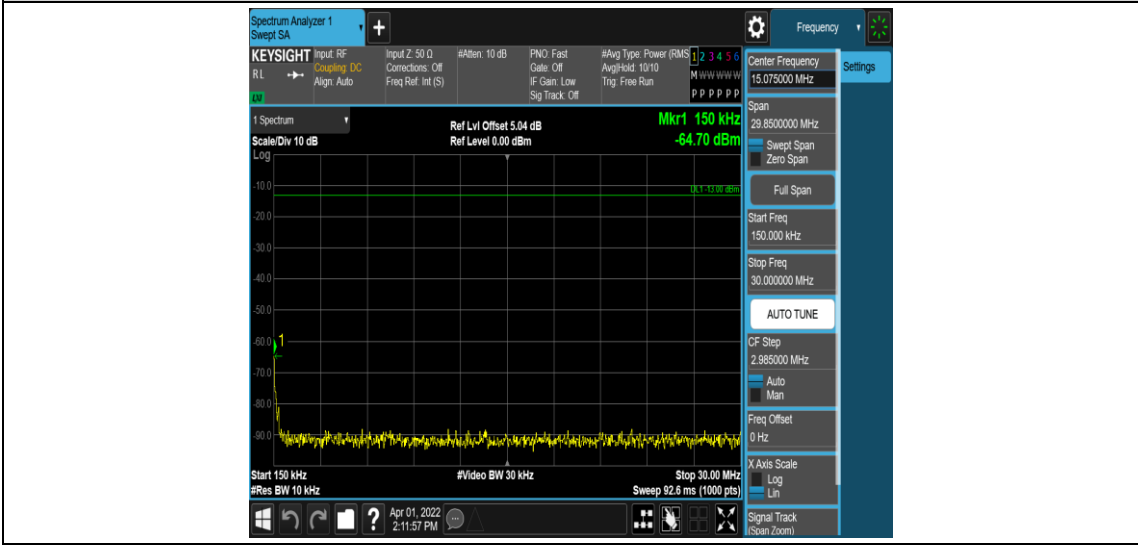

Band26-3MHz-QPSK-26805-1RB#0-Range2:0.15~30MHz