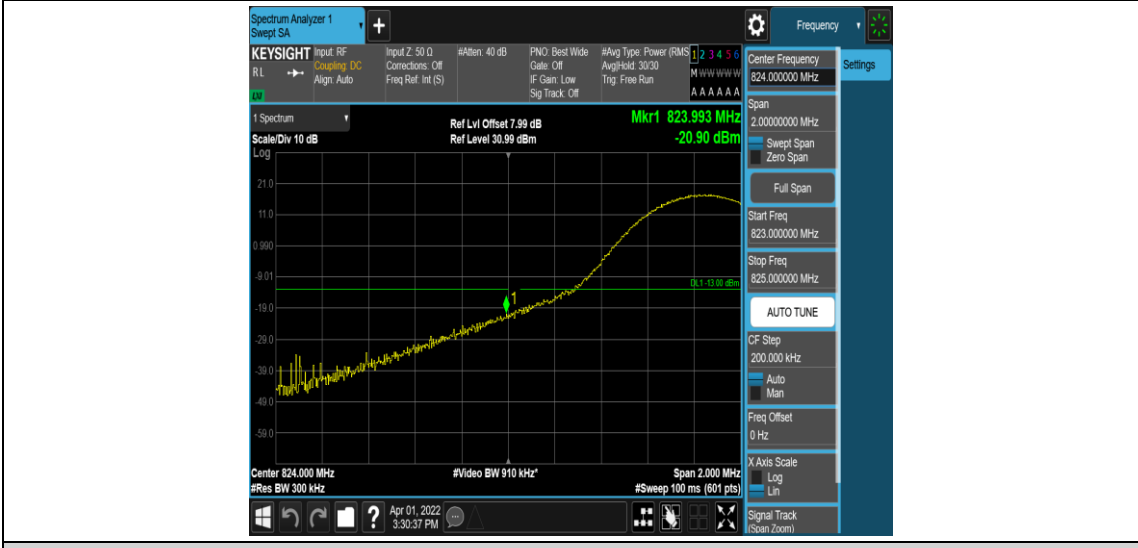

Band26-15MHz-16QAM-26865-1RB#0