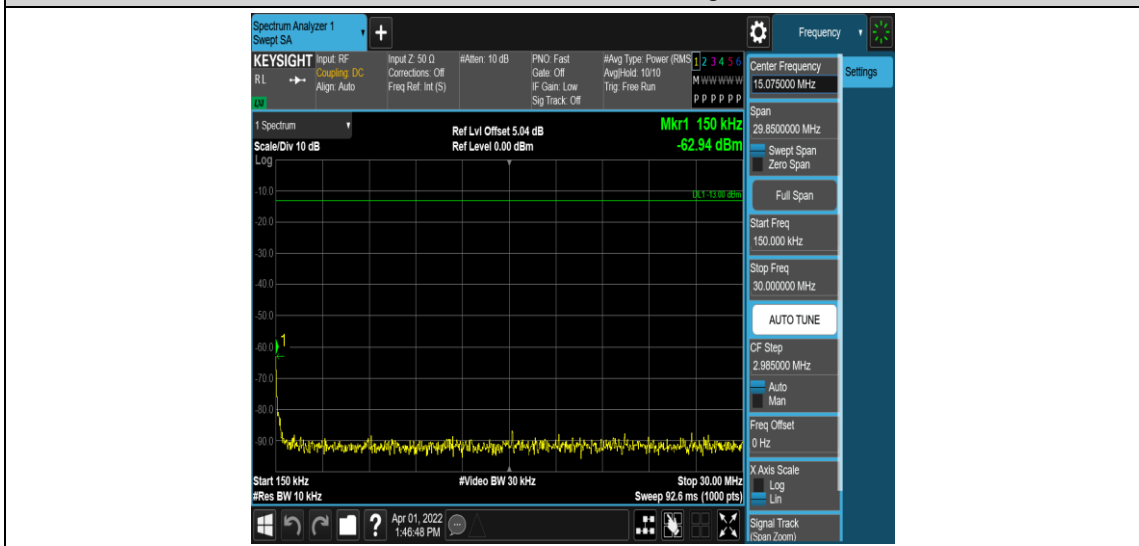

Band26-1.4MHz-QPSK-26797-1RB#0-Range2:0.15~30MHz