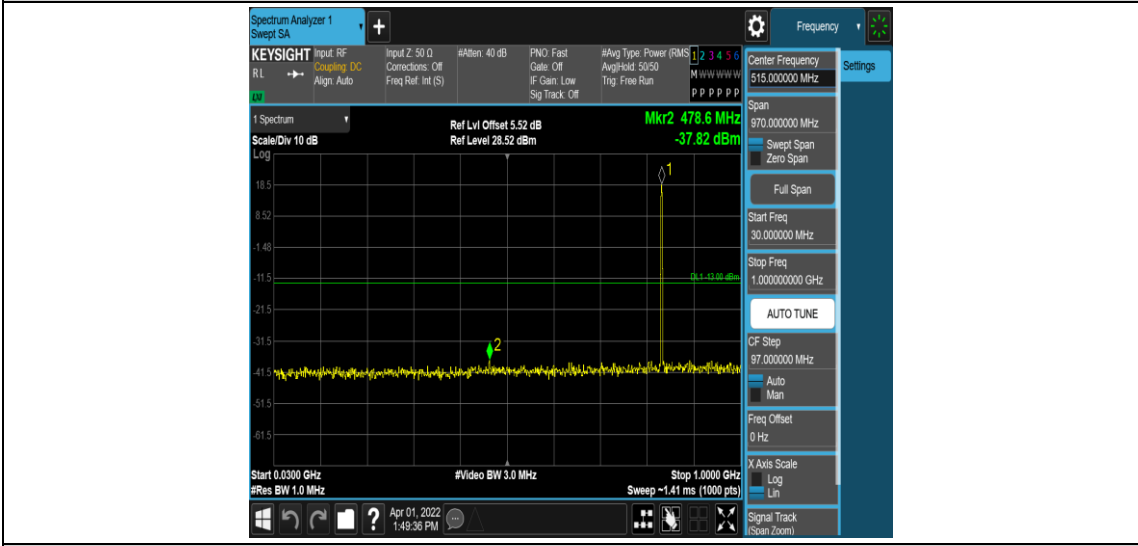

Band26-1.4MHz-16QAM-26915-1RB#0-Range3:30~1000MHz