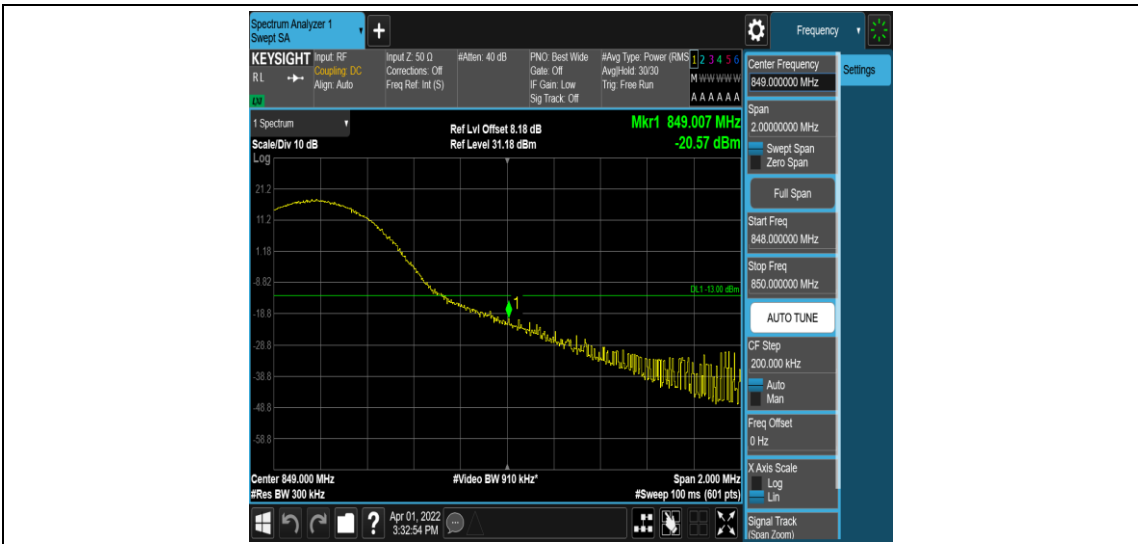

Band26-15MHz-16QAM-26965-1RB#74