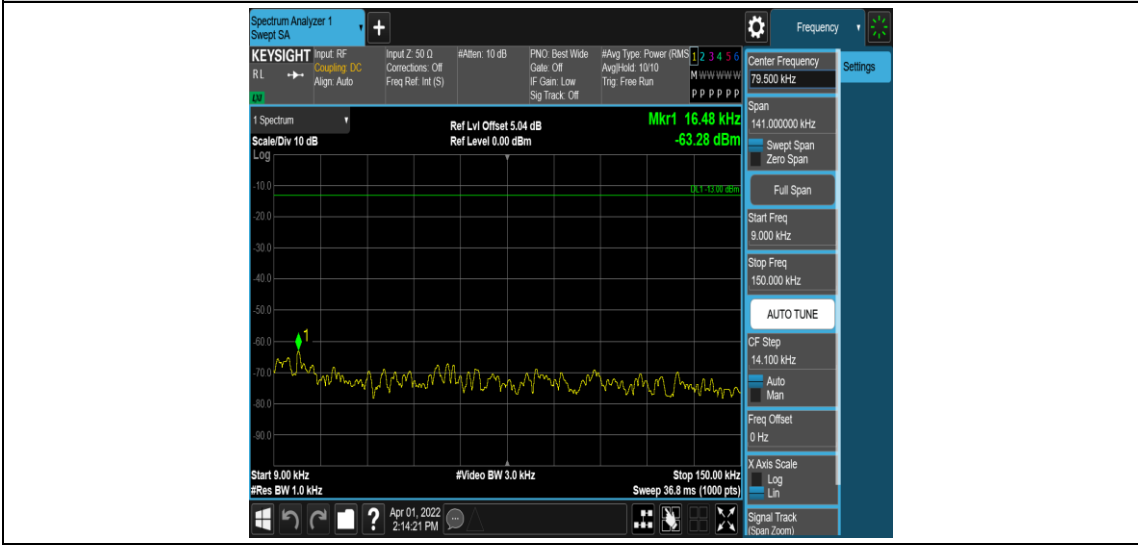

Band26-3MHz-16QAM-26915-1RB#0-Range1:0.009~0.15MHz