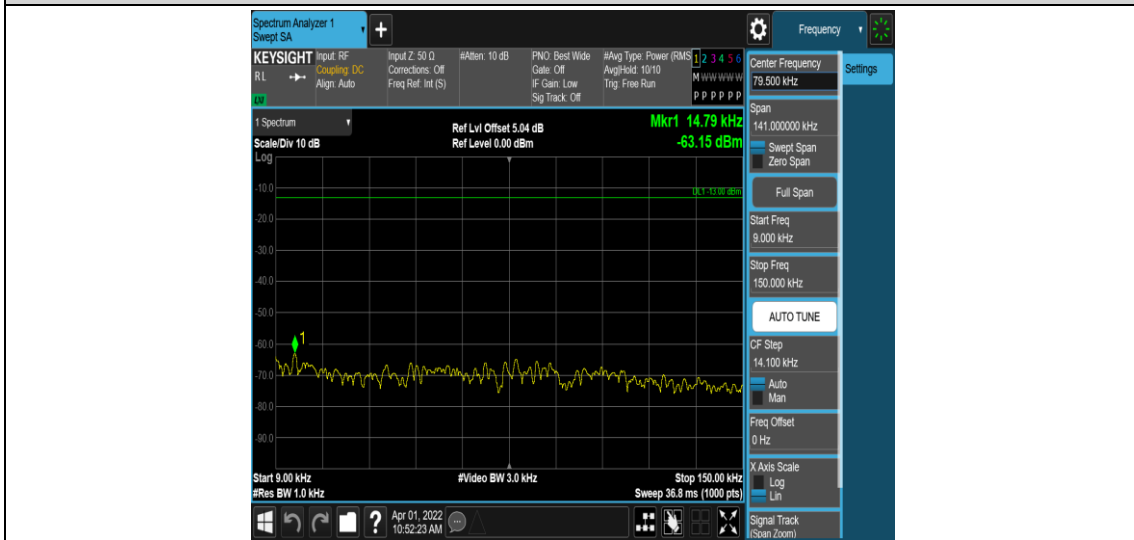

Band71-15MHz-16QAM-133297-1RB#0-Range4:1000~10000MHz

Band71-15MHz-16QAM-133397-1RB#0-Range1:0.009~0.15MHz