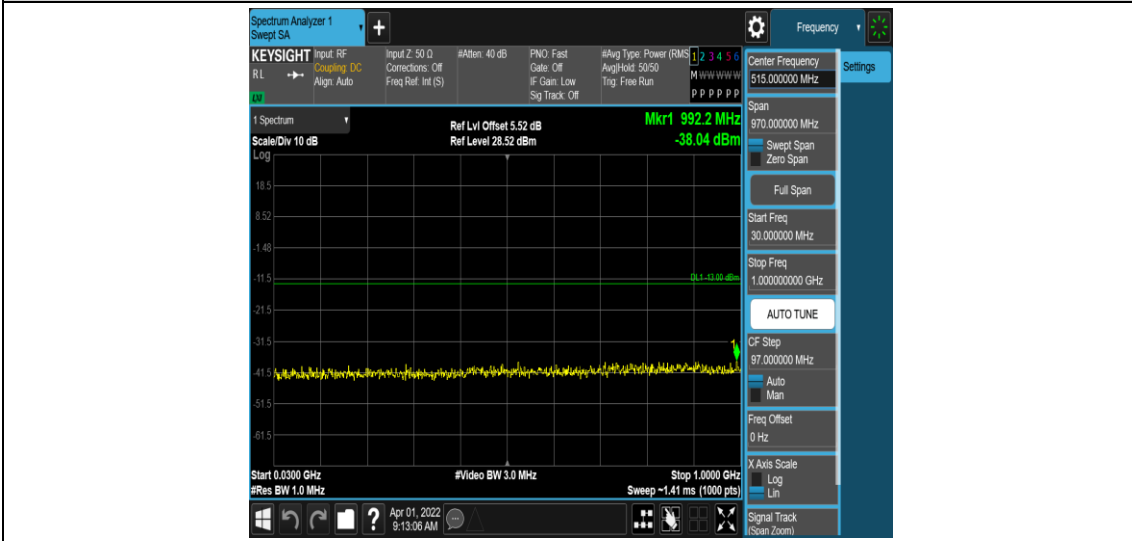

Band66-15MHz-QPSK-132597-1RB#0-Range3:30~1000MHz

Band66-15MHz-QPSK-132597-1RB#0-Range4:1000~10000MHz

Band66-15MHz-16QAM-132047-1RB#0-Range1:0.009~0.15MHz

Band66-15MHz-16QAM-132047-1RB#0-Range2:0.15~30MHz