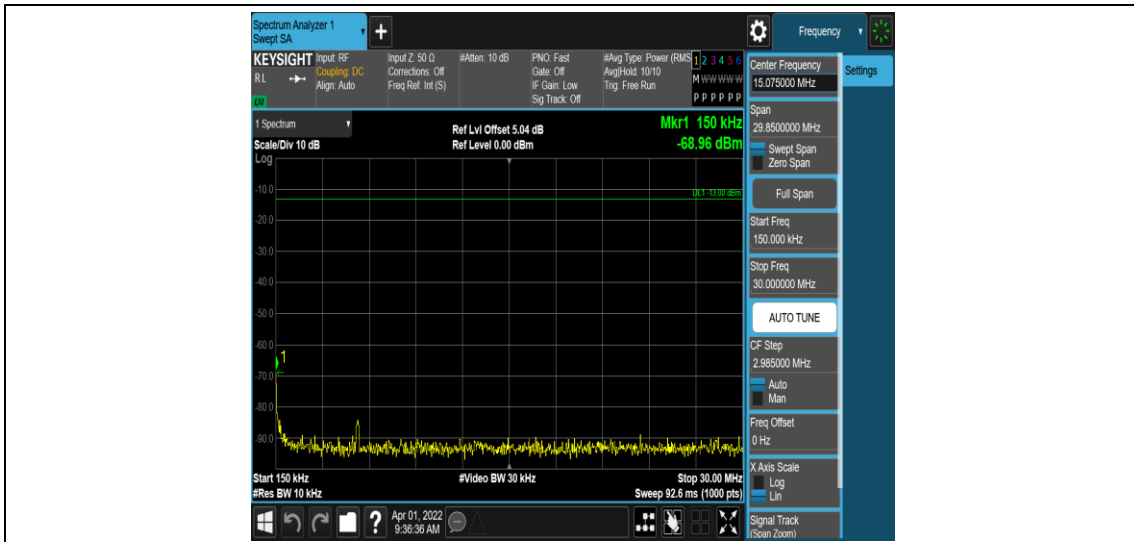

Band66-20MHz-QPSK-132072-1RB#0-Range1:0.009~0.15MHz

Band66-20MHz-QPSK-132072-1RB#0-Range2:0.15~30MHz