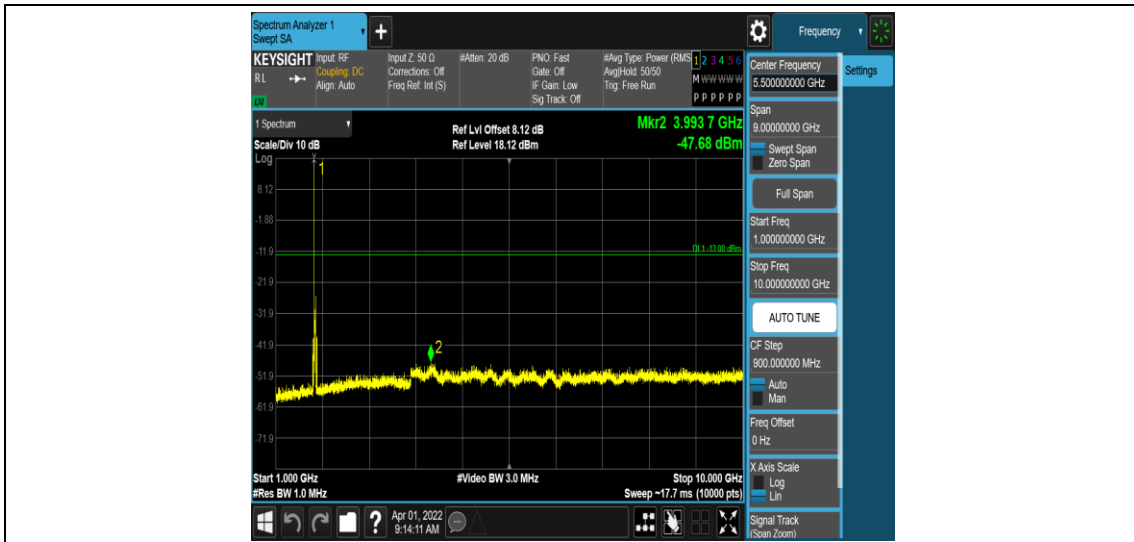

Band66-15MHz-QPSK-132322-1RB#0-Range3:30~1000MHz

Band66-15MHz-QPSK-132322-1RB#0-Range4: 1000~10000MHz