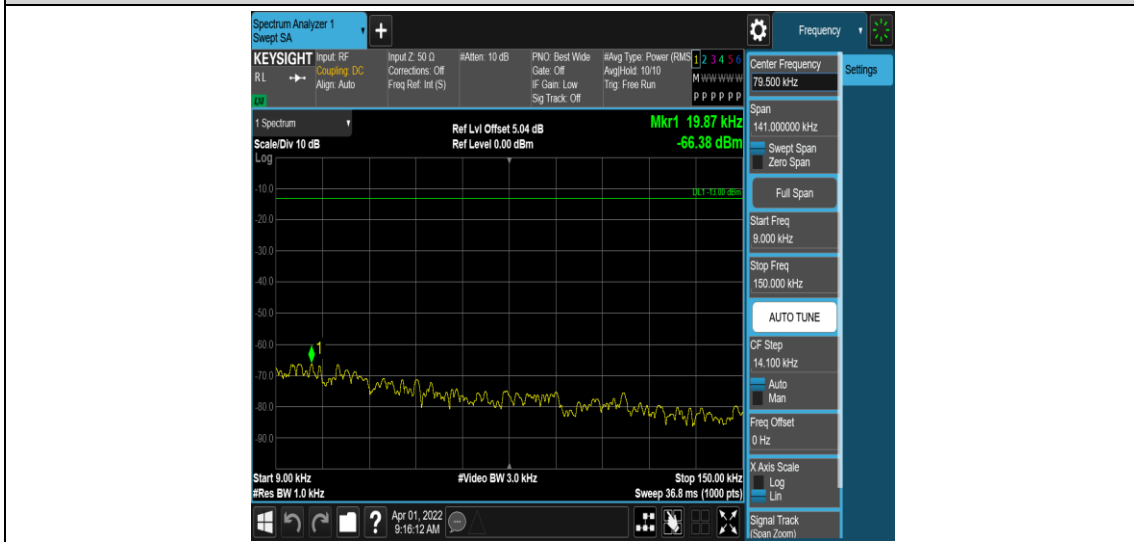

Band66-15MHz-16QAM-132322-1RB#0-Range4:1000~10000MHz

Band66-15MHz-16QAM-132597-1RB#0-Range1:0.009~0.15MHz