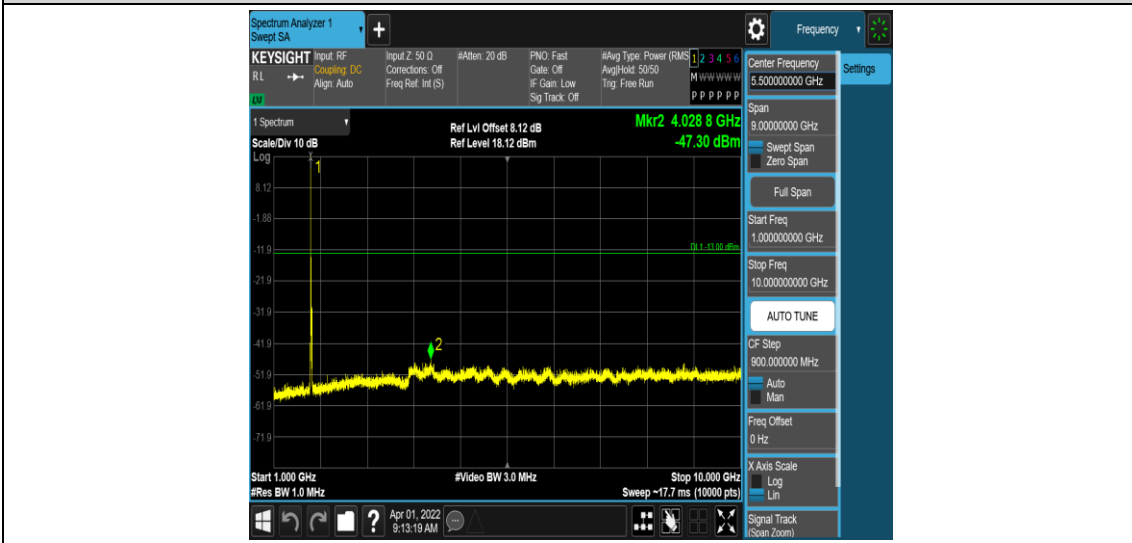

Band66-15MHz-16QAM-132047-1RB#0-Range3:30~1000MHz

Band66-15MHz-16QAM-132047-1RB#0-Range4:1000~10000MHz