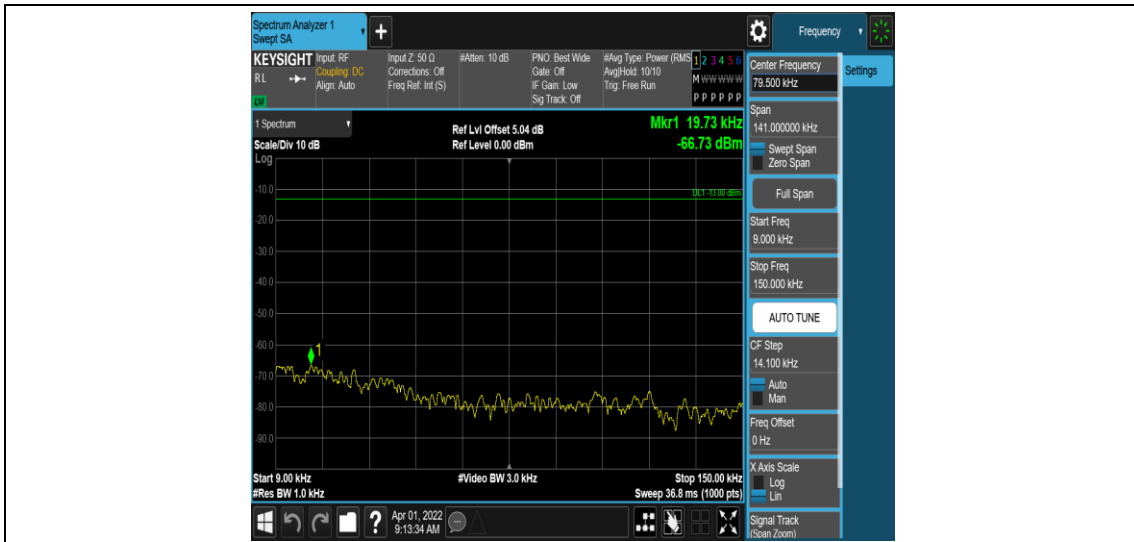

Band66-15MHz-QPSK-132047-1RB#0-Range2:0.15~30MHz

Band66-15MHz-QPSK-132047-1RB#0-Range3:30~1000MHz

Band66-15MHz-QPSK-132047-1RB#0-Range4: 1000~10000MHz

Band66-15MHz-QPSK-132322-1RB#0-Range1:0.009~0.15MHz

Band66-15MHz-QPSK-132322-1RB#0-Range2:0.15~30MHz