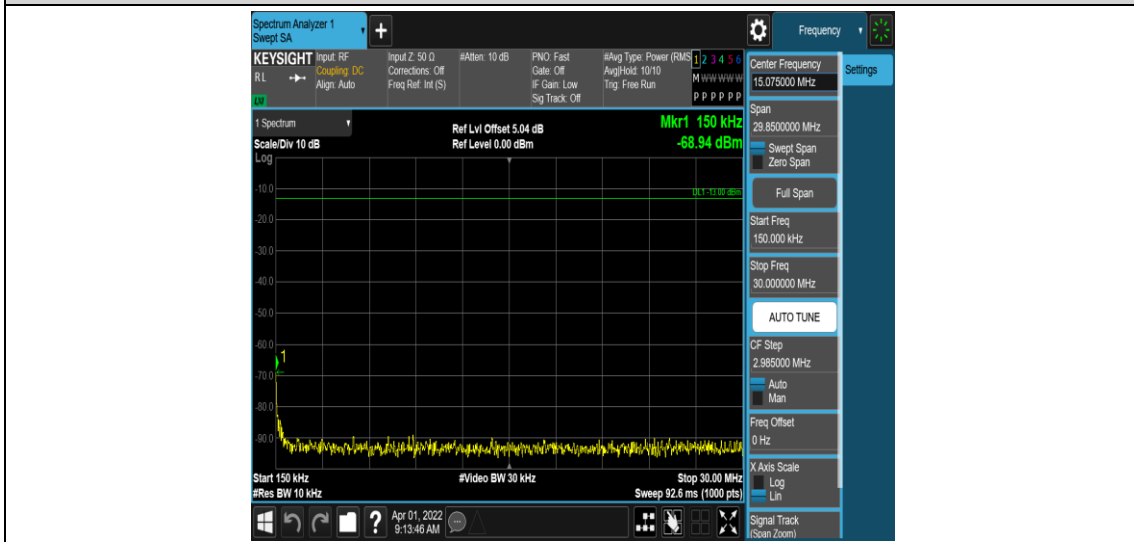

Band66-15MHz-QPSK-132047-1RB#0-Range2:0.15~30MHz

Band66-15MHz-QPSK-132047-1RB#0-Range3:30~1000MHz

Band66-15MHz-QPSK-132047-1RB#0-Range4: 1000~10000MHz

Band66-15MHz-QPSK-132322-1RB#0-Range1:0.009~0.15MHz

Band66-15MHz-QPSK-132322-1RB#0-Range2:0.15~30MHz