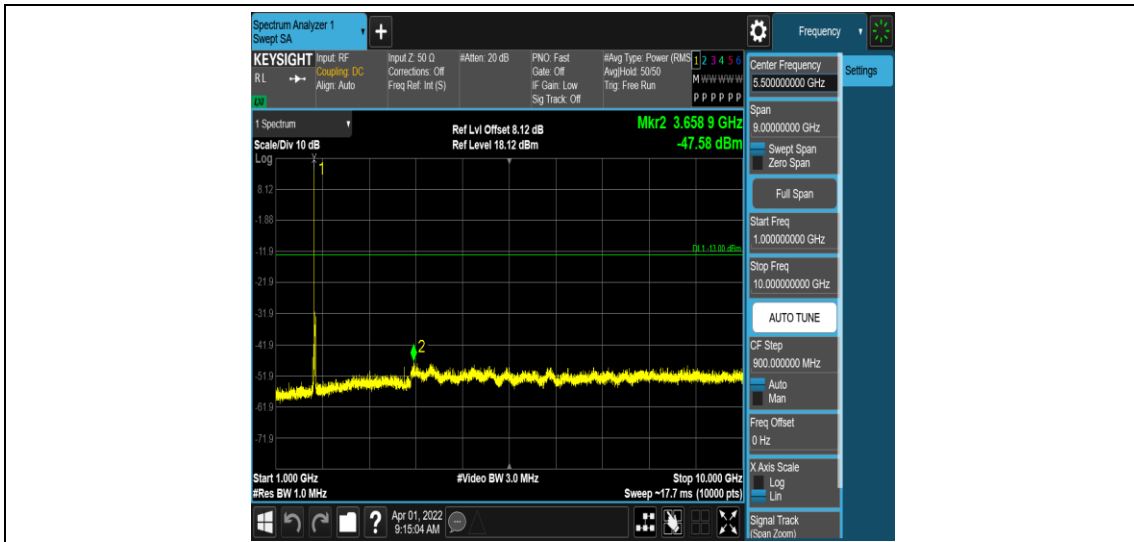

Band66-15MHz-16QAM-132322-1RB#0-Range3:30~1000MHz

Band66-15MHz-16QAM-132322-1RB#0-Range4:1000~10000MHz