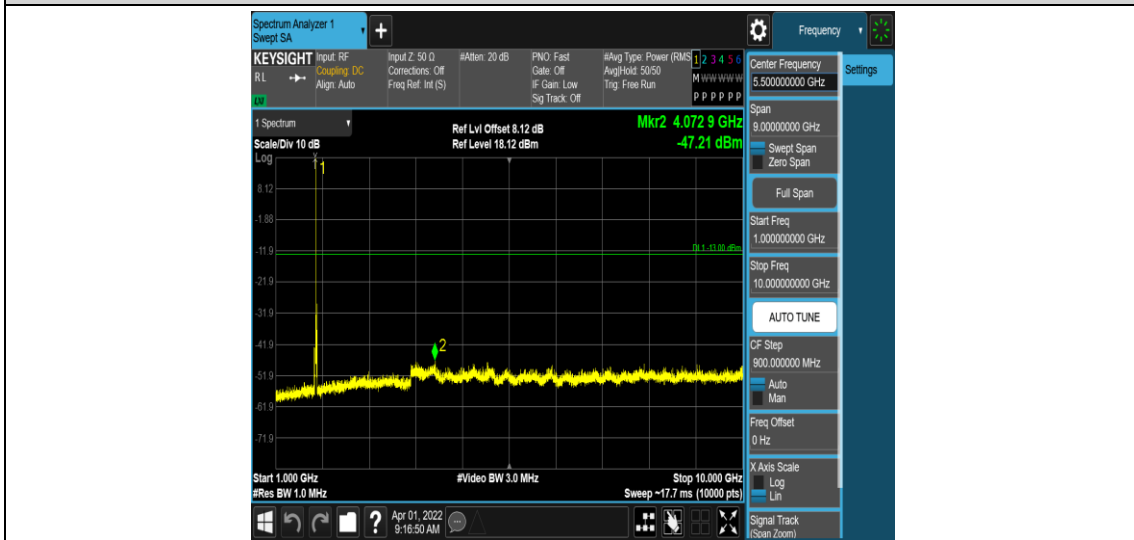

Band66-15MHz-16QAM-132597-1RB#0-Range3:30~1000MHz

Band66-15MHz-16QAM-132597-1RB#0-Range4:1000~10000MHz