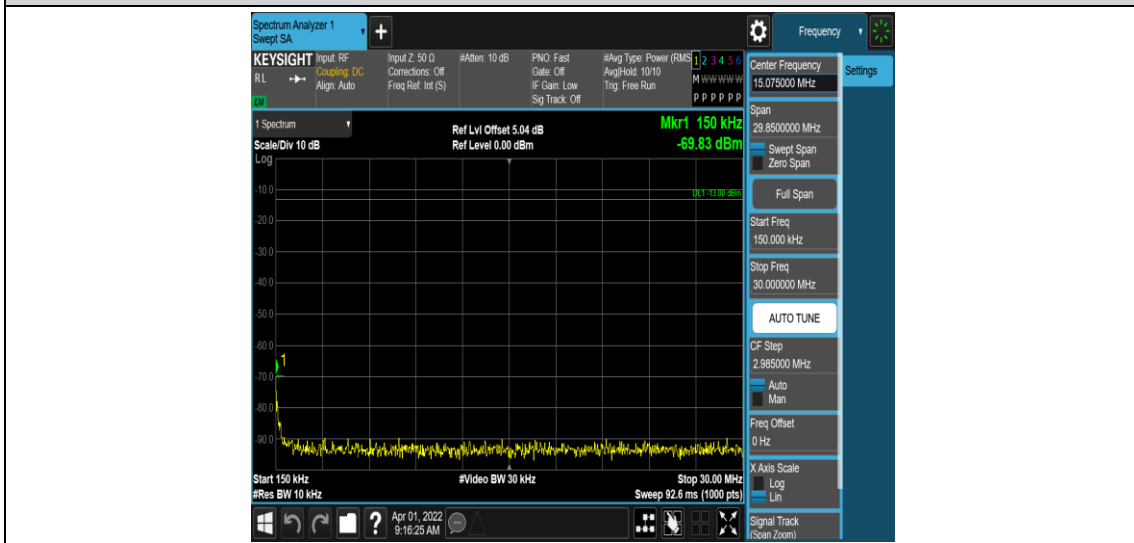

Band66-15MHz-16QAM-132597-1RB#0-Range1:0.009~0.15MHz

Band66-15MHz-16QAM-132597-1RB#0-Range2:0.15~30MHz