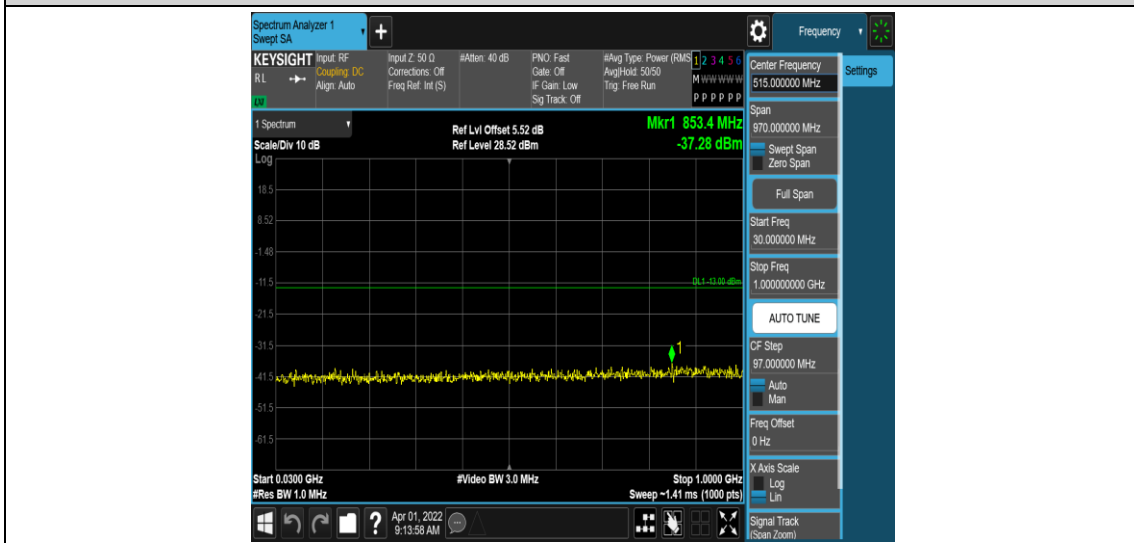

Band66-15MHz-QPSK-132047-1RB#0-Range2:0.15~30MHz

Band66-15MHz-QPSK-132047-1RB#0-Range3:30~1000MHz

Band66-15MHz-QPSK-132047-1RB#0-Range4: 1000~10000MHz

Band66-15MHz-QPSK-132322-1RB#0-Range1:0.009~0.15MHz

Band66-15MHz-QPSK-132322-1RB#0-Range2:0.15~30MHz