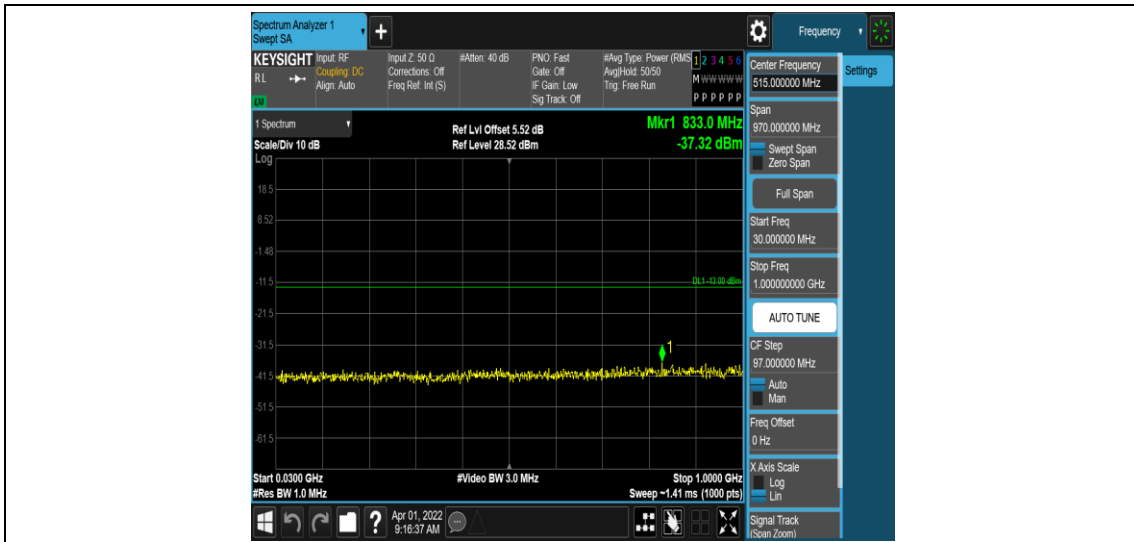

Band66-15MHz-16QAM-132322-1RB#0-Range3:30~1000MHz

Band66-15MHz-16QAM-132322-1RB#0-Range4:1000~10000MHz

Band66-15MHz-16QAM-132597-1RB#0-Range1:0.009~0.15MHz

Band66-15MHz-16QAM-132597-1RB#0-Range2:0.15~30MHz