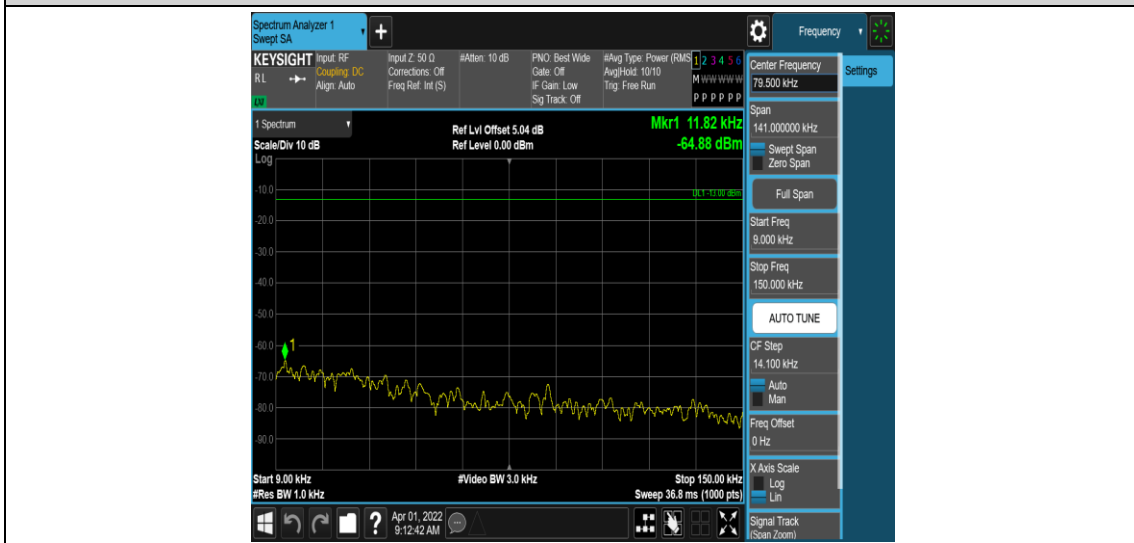

Band66-15MHz-QPSK-132597-1RB#0-Range4:1000~10000MHz

Band66-15MHz-16QAM-132047-1RB#0-Range1:0.009~0.15MHz