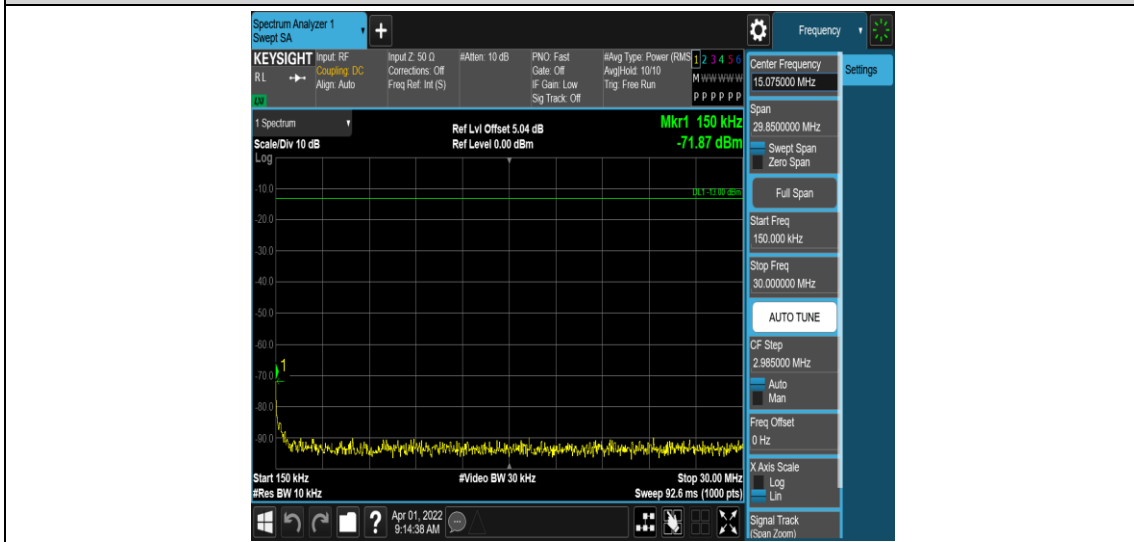

Band66-15MHz-16QAM-132322-1RB#0-Range1:0.009~0.15MHz

Band66-15MHz-16QAM-132322-1RB#0-Range2:0.15~30MHz