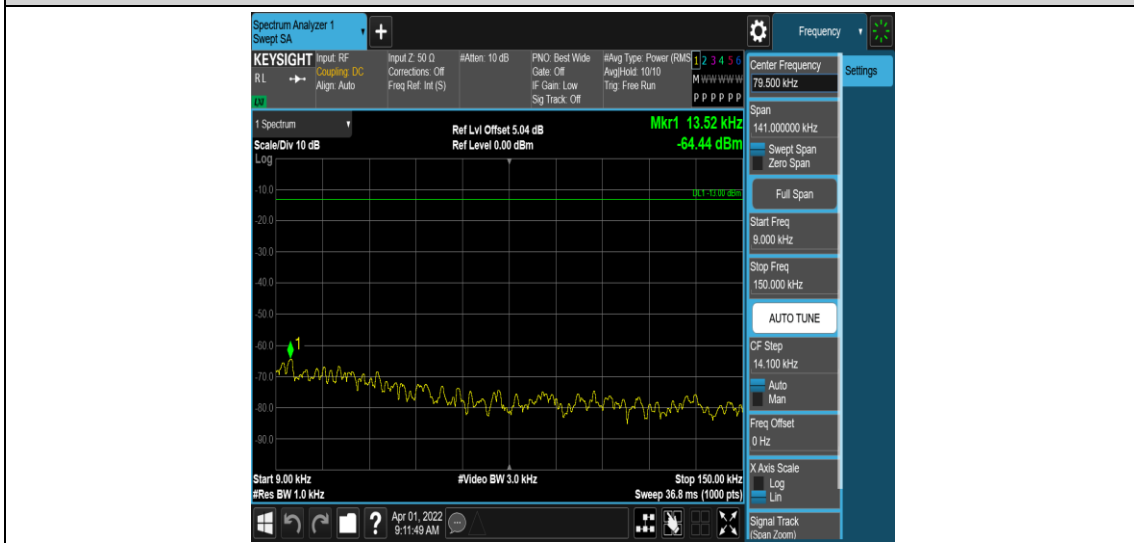

Band66-10MHz-16QAM-132622-1RB#0-Range4:1000~10000MHz

Band66-15MHz-QPSK-132047-1RB#0-Range1:0.009~0.15MHz