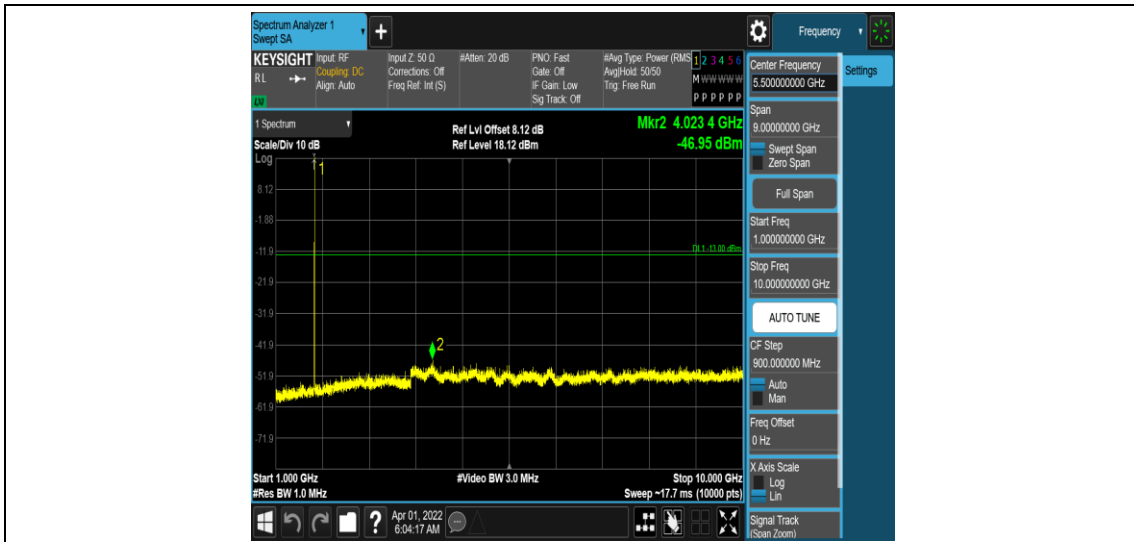

Band66-1.4MHz-16QAM-132322-1RB#0-Range1:0.009~0.15MHz

Band66-1.4MHz-16QAM-132322-1RB#0-Range2:0.15~30MHz

Band66-1.4MHz-16QAM-132322-1RB#0-Range3:30~1000MHz

Band66-1.4MHz-16QAM-132322-1RB#0-Range4:1000~10000MHz