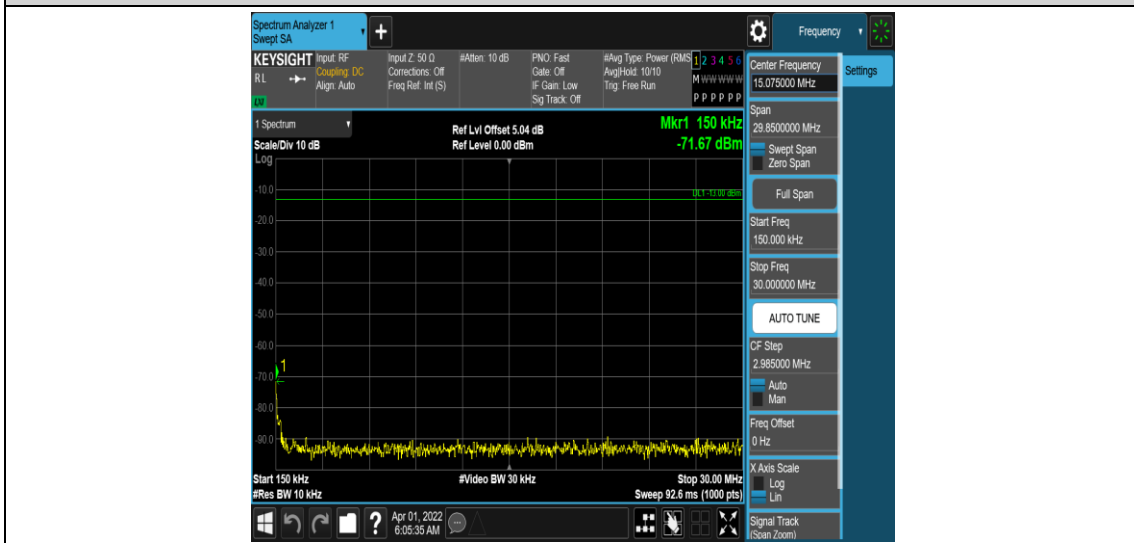

Band66-1.4MHz-16QAM-132322-1RB#0-Range1:0.009~0.15MHz

Band66-1.4MHz-16QAM-132322-1RB#0-Range2:0.15~30MHz

Band66-1.4MHz-16QAM-132322-1RB#0-Range3:30~1000MHz

Band66-1.4MHz-16QAM-132322-1RB#0-Range4:1000~10000MHz

Band66-1.4MHz-16QAM-132665-1RB#0-Range1:0.009~0.15MHz

Band66-1.4MHz-16QAM-132665-1RB#0-Range2:0.15~30MHz

Band66-1.4MHz-16QAM-132665-1RB#0-Range3:30~1000MHz

Band66-1.4MHz-16QAM-132665-1RB#0-Range4:1000~10000MHz