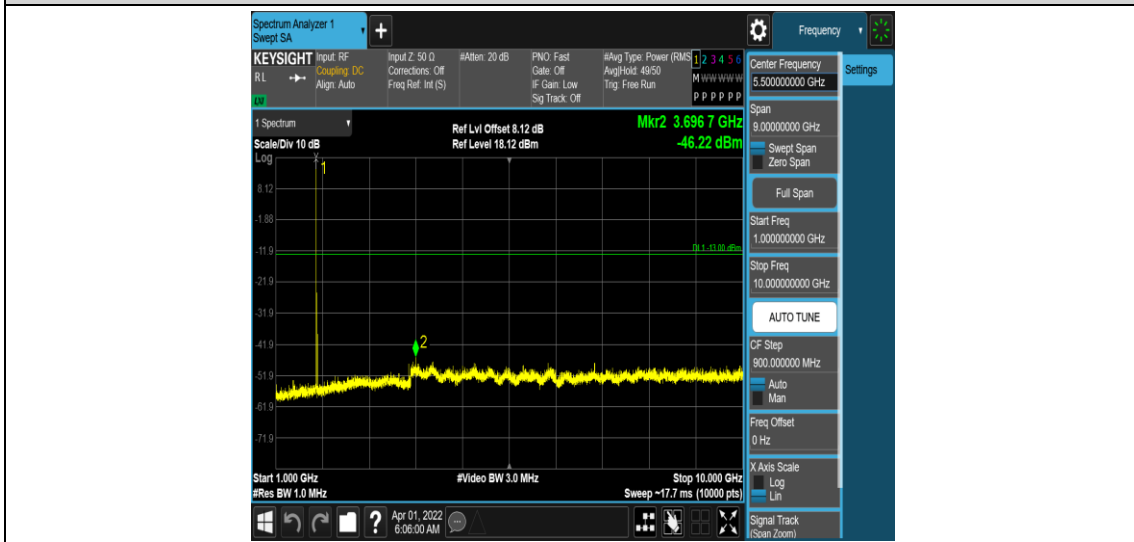

Band66-1.4MHz-16QAM-132322-1RB#0-Range1:0.009~0.15MHz

Band66-1.4MHz-16QAM-132322-1RB#0-Range2:0.15~30MHz

Band66-1.4MHz-16QAM-132322-1RB#0-Range3:30~1000MHz

Band66-1.4MHz-16QAM-132322-1RB#0-Range4:1000~10000MHz

Band66-1.4MHz-16QAM-132665-1RB#0-Range1:0.009~0.15MHz

Band66-1.4MHz-16QAM-132665-1RB#0-Range2:0.15~30MHz

Band66-1.4MHz-16QAM-132665-1RB#0-Range3:30~1000MHz

Band66-1.4MHz-16QAM-132665-1RB#0-Range4:1000~10000MHz