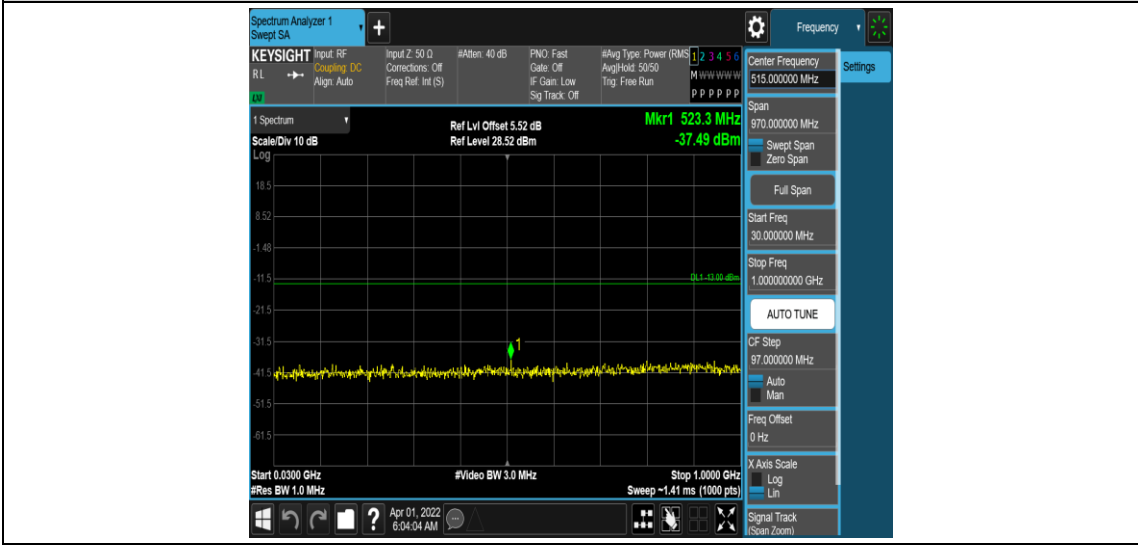

Band66-1.4MHz-16QAM-132322-1RB#0-Range1:0.009~0.15MHz

Band66-1.4MHz-16QAM-132322-1RB#0-Range2:0.15~30MHz

Band66-1.4MHz-16QAM-132322-1RB#0-Range3:30~1000MHz

Band66-1.4MHz-16QAM-132322-1RB#0-Range4:1000~10000MHz