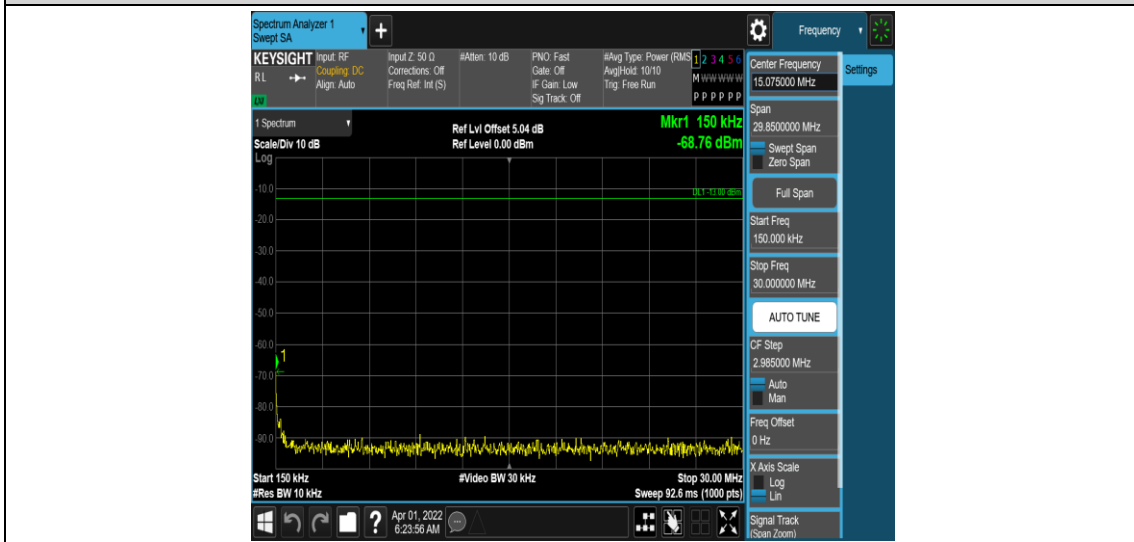

Band66-3MHz-16QAM-132322-1RB#0-Range1:0.009~0.15MHz

Band66-3MHz-16QAM-132322-1RB#0-Range2:0.15~30MHz