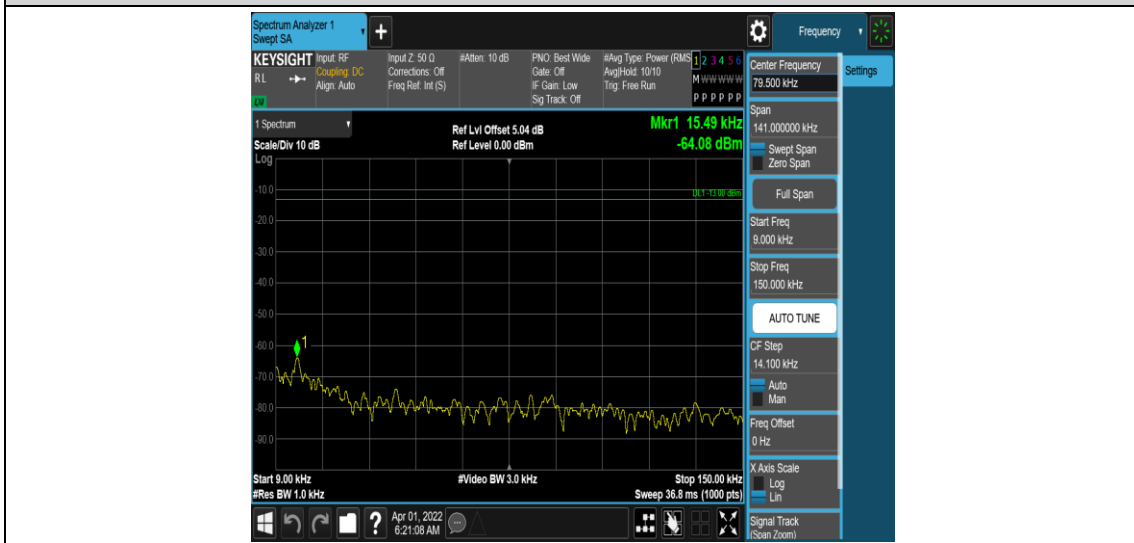

Band66-1.4MHz-16QAM-132665-1RB#0-Range1:0.009~0.15MHz

Band66-1.4MHz-16QAM-132665-1RB#0-Range2:0.15~30MHz

Band66-1.4MHz-16QAM-132665-1RB#0-Range3:30~1000MHz

Band66-1.4MHz-16QAM-132665-1RB#0-Range4:1000~10000MHz