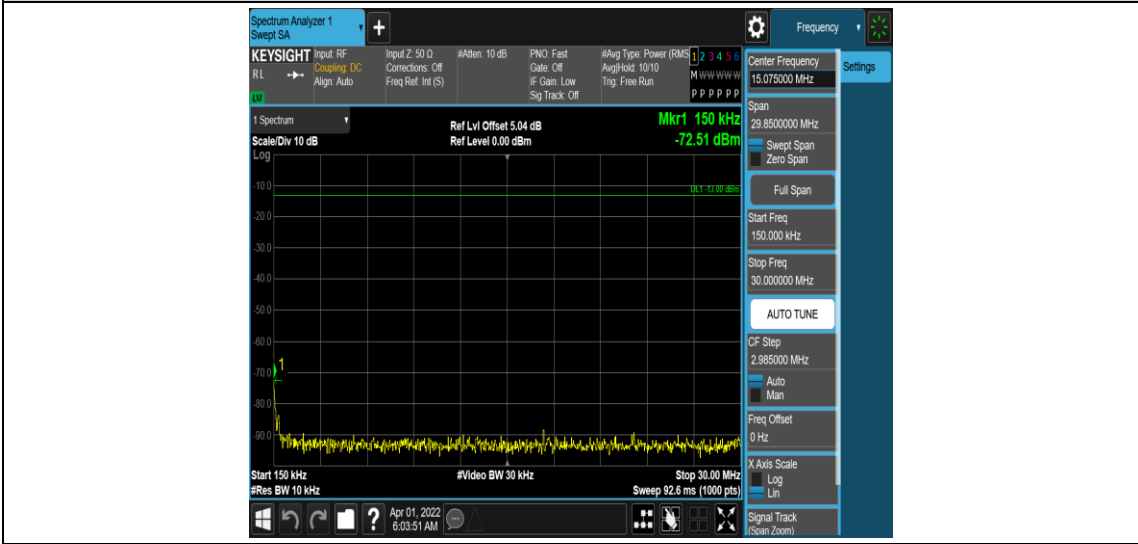

Band66-1.4MHz-16QAM-132322-1RB#0-Range1:0.009~0.15MHz

Band66-1.4MHz-16QAM-132322-1RB#0-Range2:0.15~30MHz

Band66-1.4MHz-16QAM-132322-1RB#0-Range3:30~1000MHz

Band66-1.4MHz-16QAM-132322-1RB#0-Range4:1000~10000MHz

Band66-1.4MHz-16QAM-132665-1RB#0-Range1:0.009~0.15MHz

Band66-1.4MHz-16QAM-132665-1RB#0-Range2:0.15~30MHz

Band66-1.4MHz-16QAM-132665-1RB#0-Range3:30~1000MHz

Band66-1.4MHz-16QAM-132665-1RB#0-Range4:1000~10000MHz