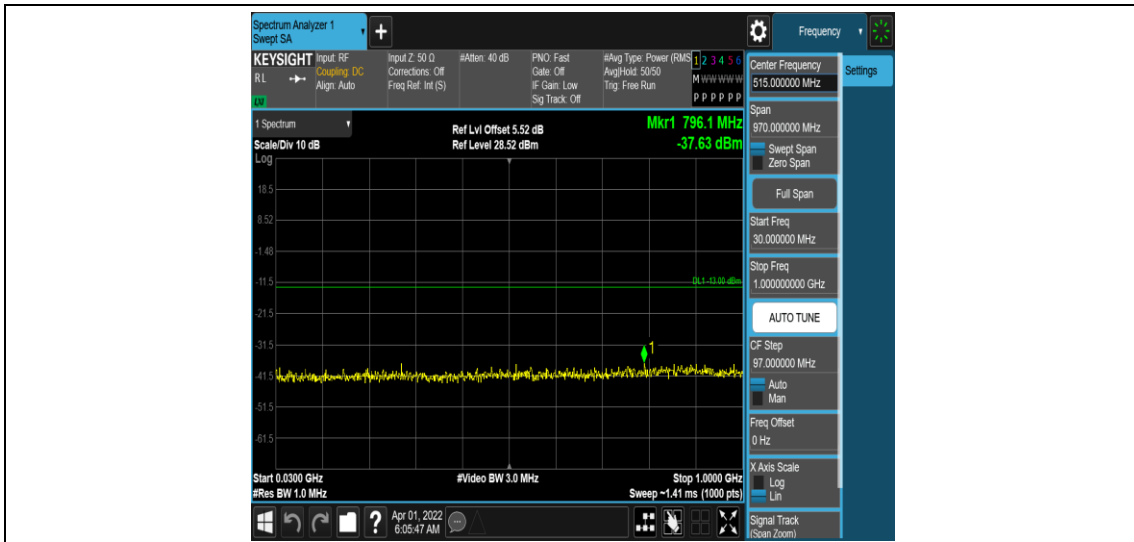

Band66-1.4MHz-16QAM-132322-1RB#0-Range1:0.009~0.15MHz

Band66-1.4MHz-16QAM-132322-1RB#0-Range2:0.15~30MHz

Band66-1.4MHz-16QAM-132322-1RB#0-Range3:30~1000MHz

Band66-1.4MHz-16QAM-132322-1RB#0-Range4:1000~10000MHz

Band66-1.4MHz-16QAM-132665-1RB#0-Range1:0.009~0.15MHz

Band66-1.4MHz-16QAM-132665-1RB#0-Range2:0.15~30MHz

Band66-1.4MHz-16QAM-132665-1RB#0-Range3:30~1000MHz

Band66-1.4MHz-16QAM-132665-1RB#0-Range4:1000~10000MHz