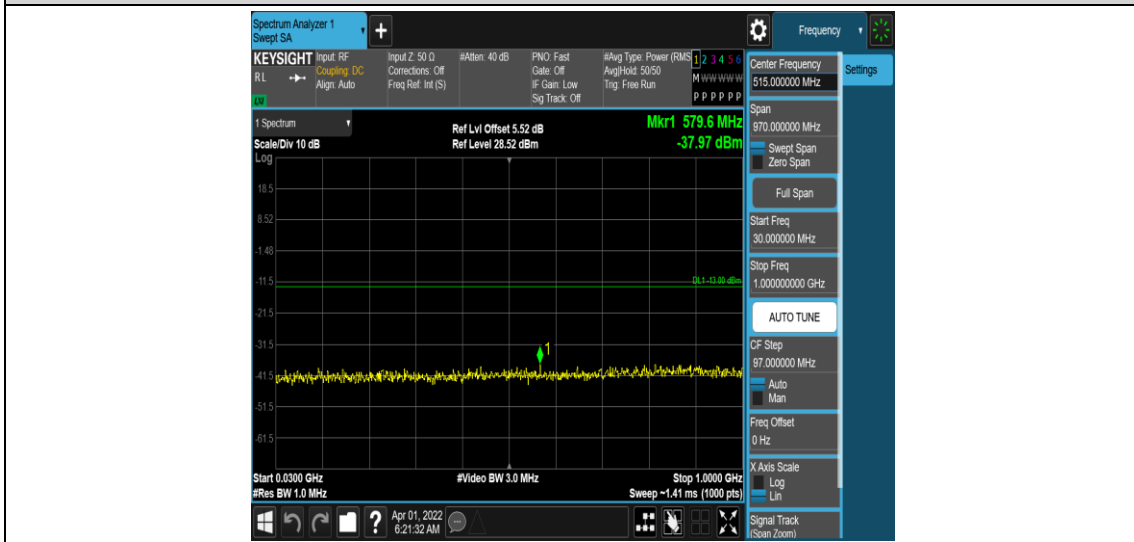

Band66-3MHz-QPSK-131987-1RB#0-Range2:0.15~30MHz

Band66-3MHz-QPSK-131987-1RB#0-Range3:30~1000MHz