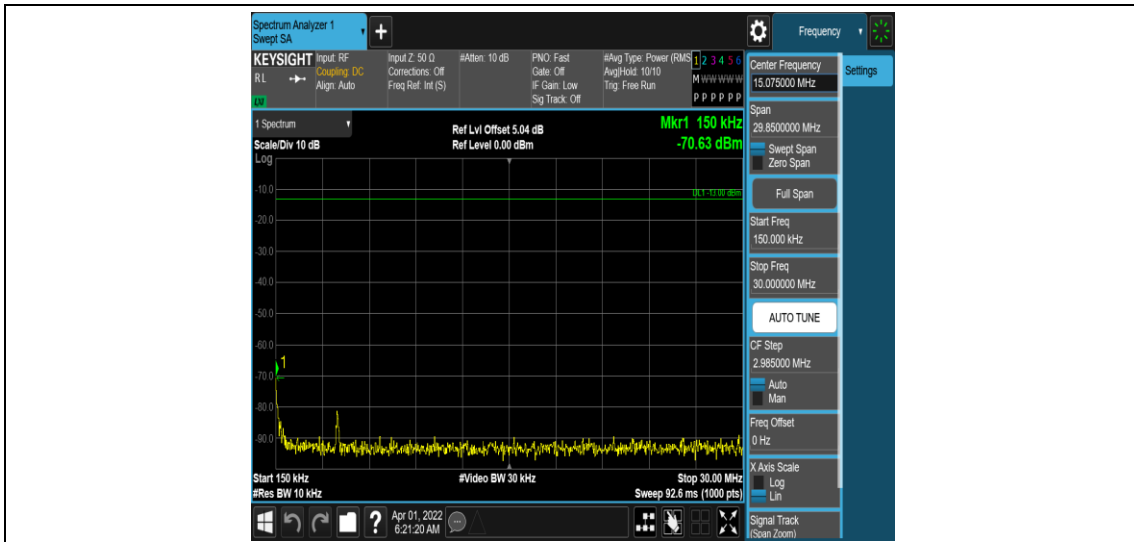

Band66-3MHz-QPSK-131987-1RB#0-Range1:0.009~0.15MHz

Band66-3MHz-QPSK-131987-1RB#0-Range2:0.15~30MHz