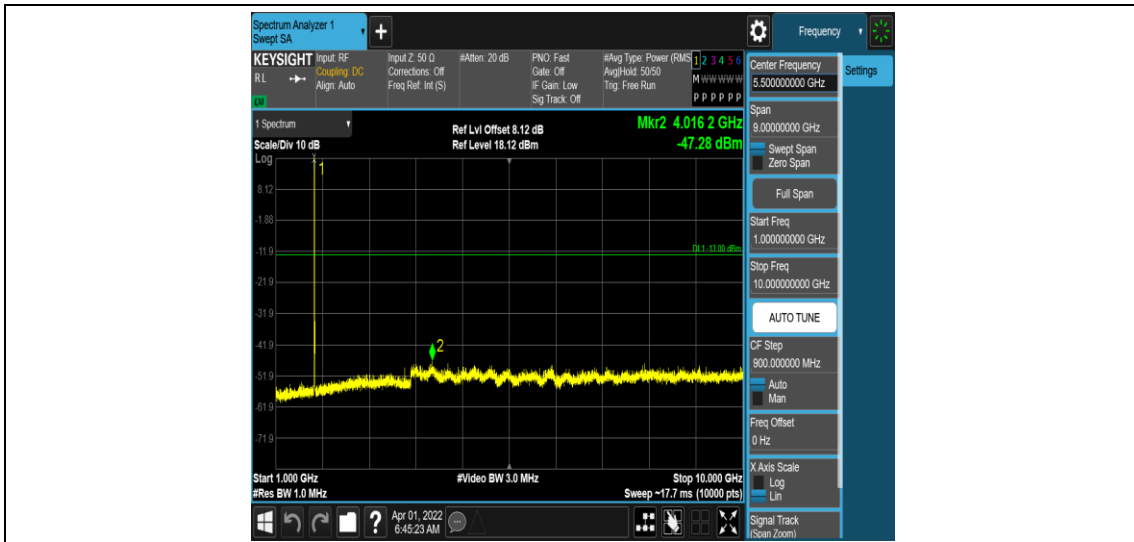

Band66-5MHz-16QAM-132322-1RB#0-Range3:30~1000MHz

Band66-5MHz-16QAM-132322-1RB#0-Range4: 1000~10000MHz