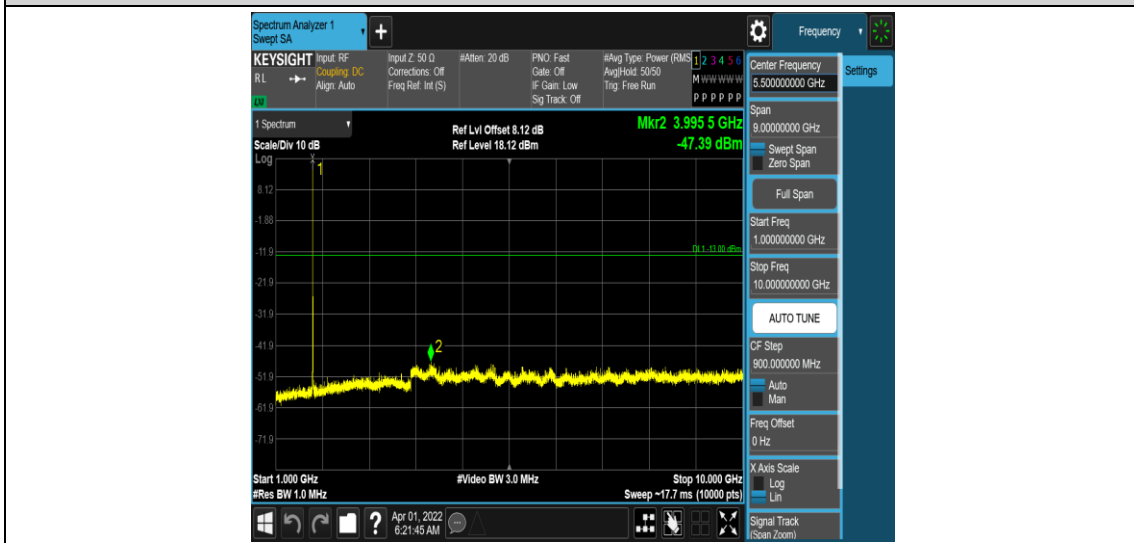

Band66-3MHz-QPSK-131987-1RB#0-Range3:30~1000MHz

Band66-3MHz-QPSK-131987-1RB#0-Range4:1000~10000MHz