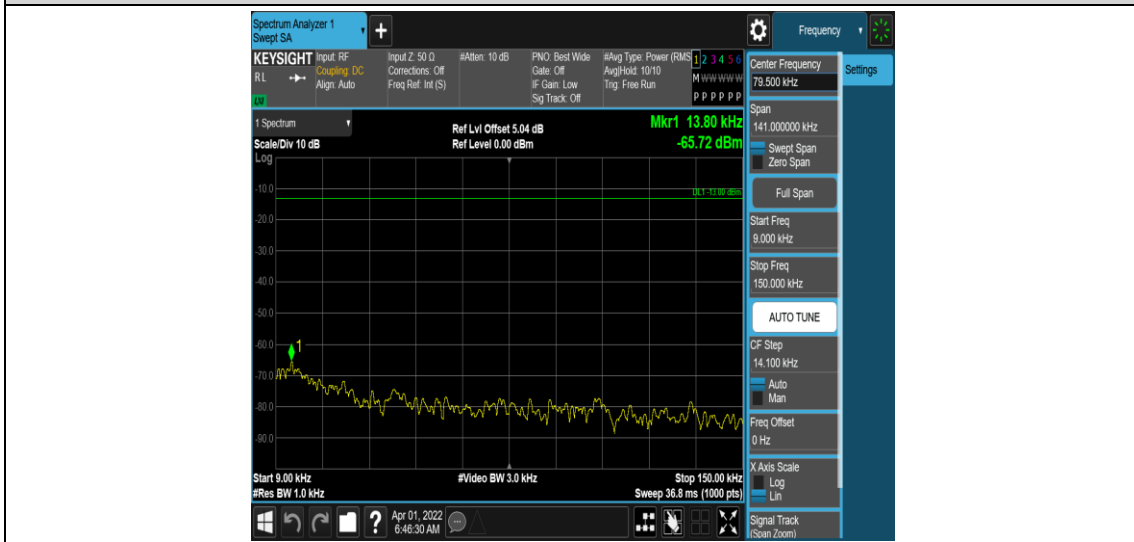

Band66-5MHz-16QAM-132322-1RB#0-Range4: 1000~10000MHz

Band66-5MHz-16QAM-132647-1RB#0-Range1: 0.009~0.15MHz