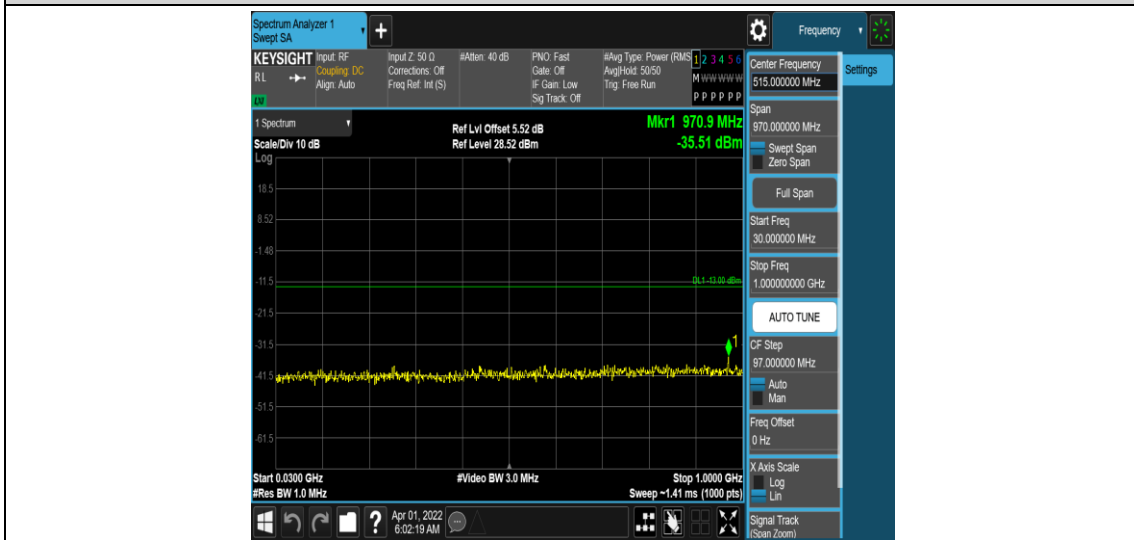

Band66-1.4MHz-16QAM-131979-1RB#0-Range3:30~1000MHz