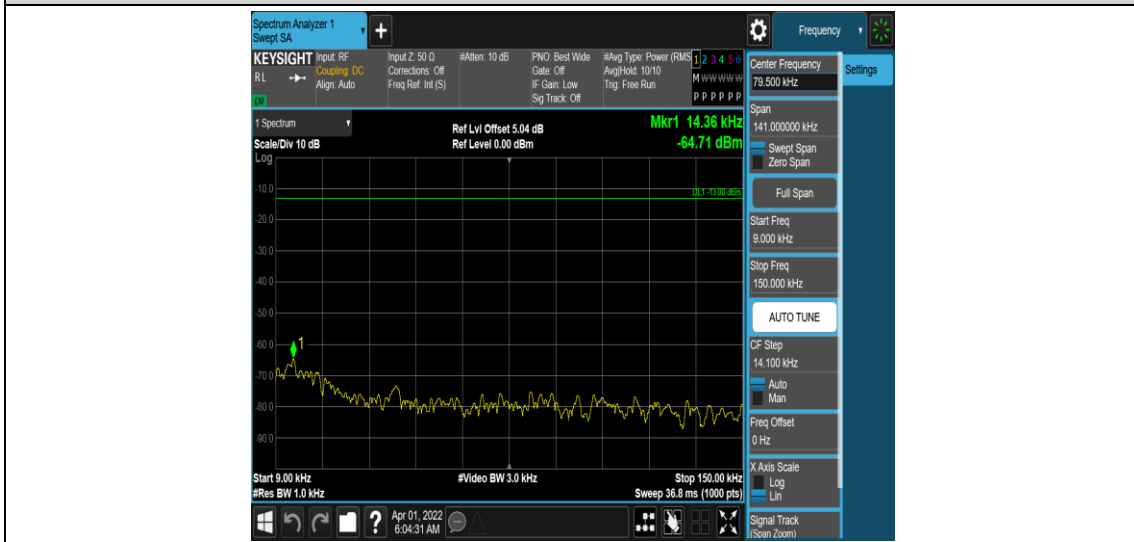

Band66-1.4MHz-QPSK-132665-1RB#0-Range1:0.009~0.15MHz