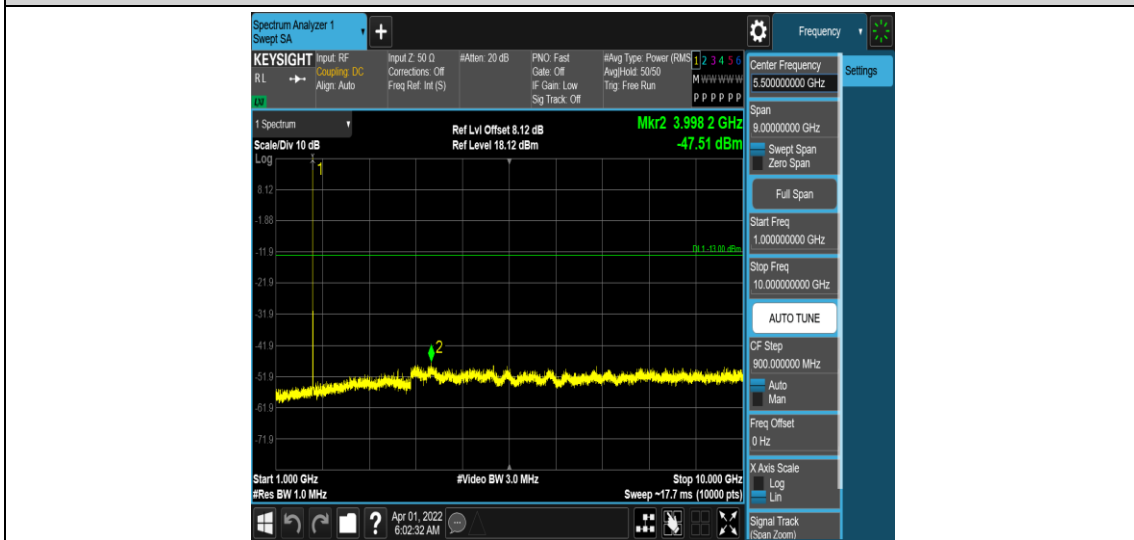

Band66-1.4MHz-16QAM-131979-1RB#0-Range4:1000~10000MHz