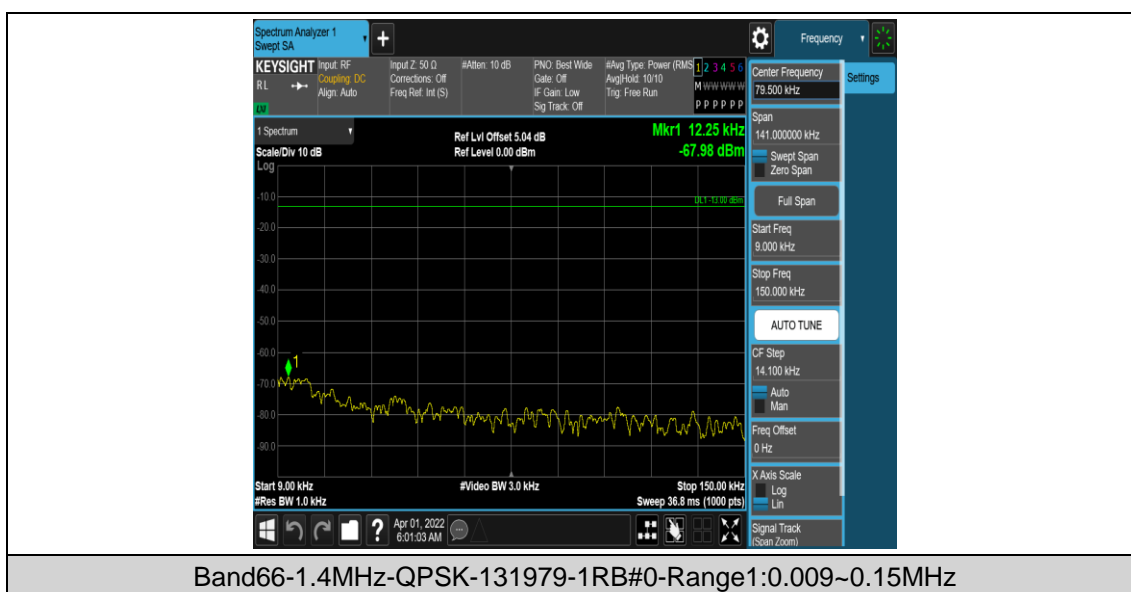

Test Graphs