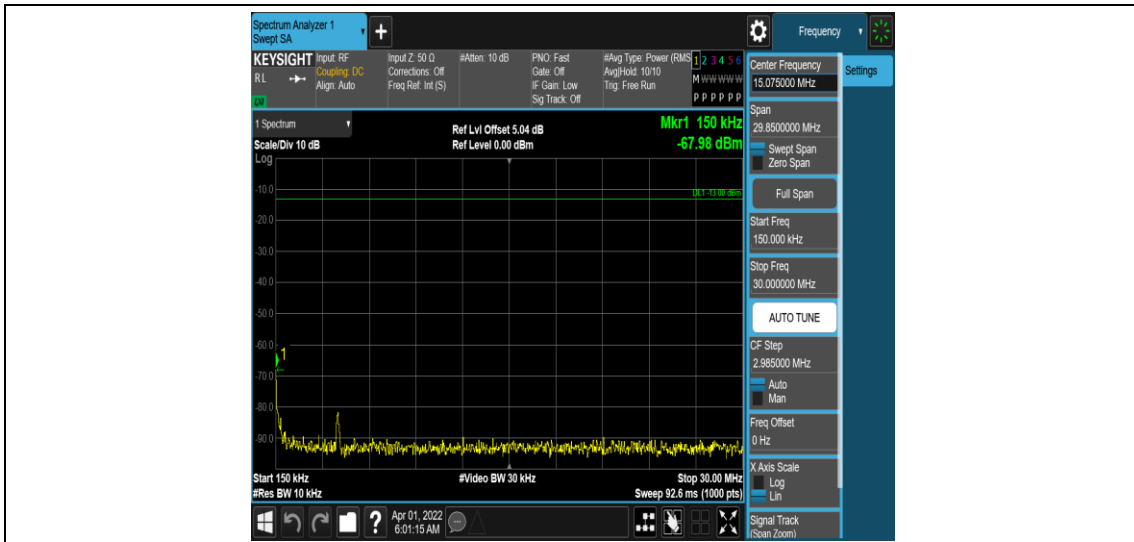

Band66-1.4MHz-QPSK-131979-1RB#0-Range2:0.15~30MHz