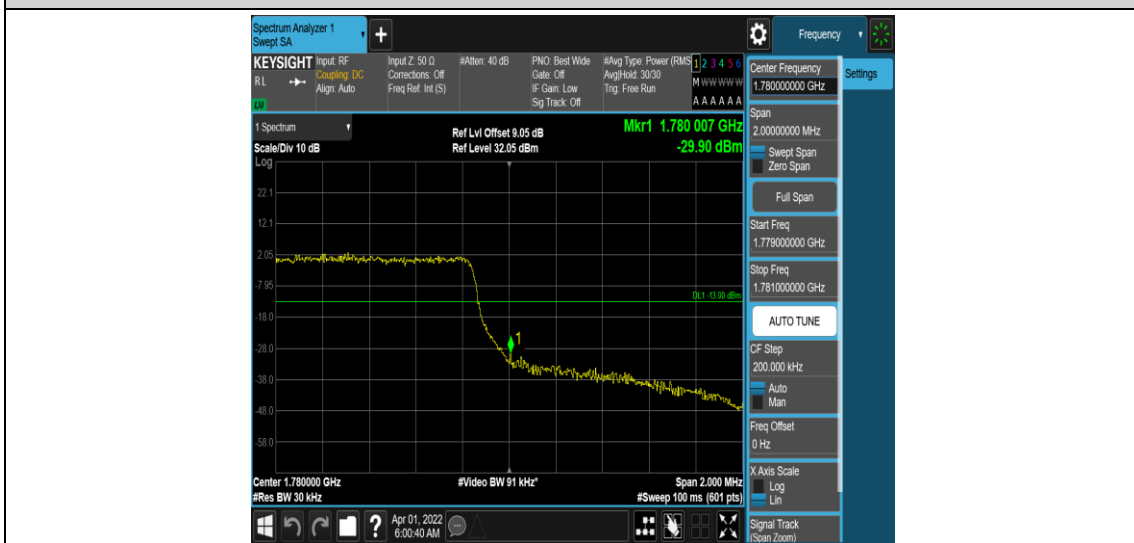

Band66-1.4MHz-16QAM-131979-1RB#0

Band66-1.4MHz-16QAM-131979-1RB#5

Band66-1.4MHz-16QAM-131979-6RB#0

Band66-1.4MHz-16QAM-132665-1RB#0

Band66-1.4MHz-16QAM-132665-1RB#5

Band66-1.4MHz-16QAM-132665-6RB#0

Band66-3MHz-QPSK-131987-1RB#0