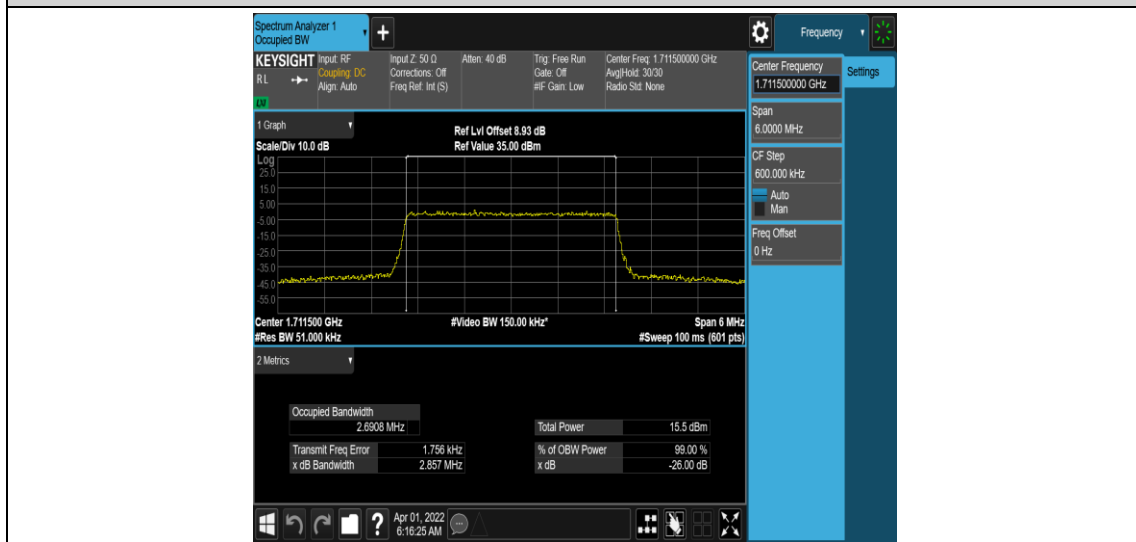

Band66-3MHz-16QAM-131987-15RB#0