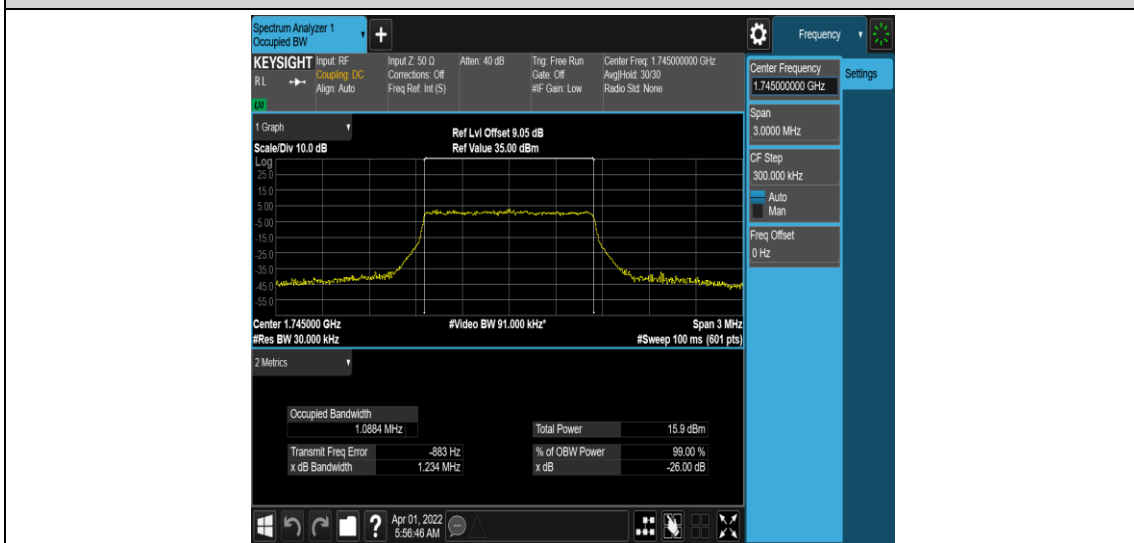

### Test Graphs

Band66-1.4MHz-QPSK-131979-6RB#0

Band66-1.4MHz-QPSK-132322-6RB#0

Band66-1.4MHz-QPSK-132665-6RB#0

Band66-1.4MHz-16QAM-131979-6RB#0

Band66-1.4MHz-16QAM-132322-6RB#0

Band66-1.4MHz-16QAM-132665-6RB#0