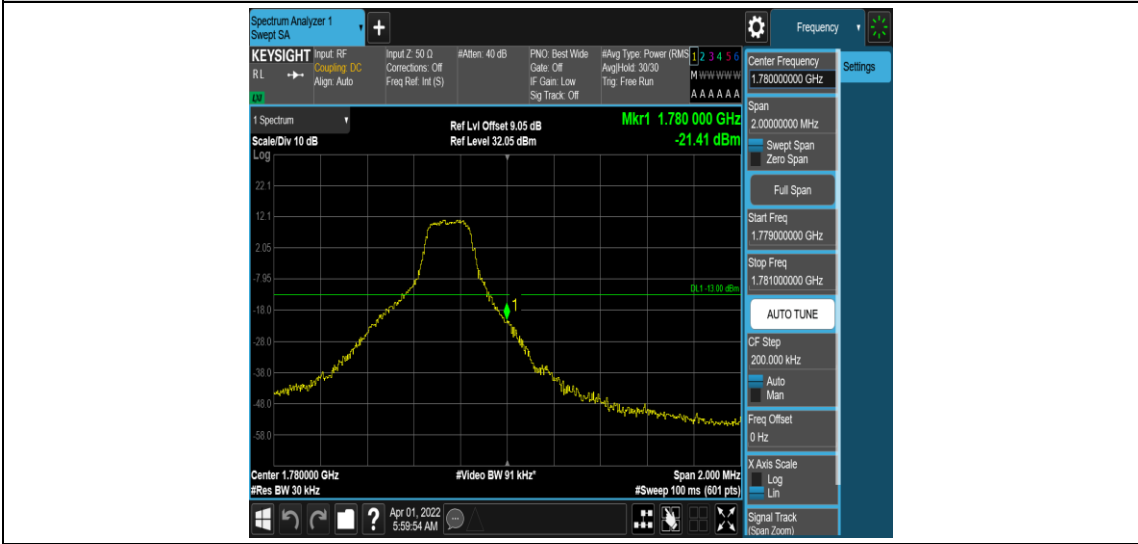

### Test Graphs

Band66-1.4MHz-QPSK-131979-1RB#0

Band66-1.4MHz-QPSK-131979-1RB#5

Band66-1.4MHz-QPSK-131979-6RB#0

Band66-1.4MHz-QPSK-132665-1RB#0

Band66-1.4MHz-QPSK-132665-1RB#5

Band66-1.4MHz-QPSK-132665-6RB#0