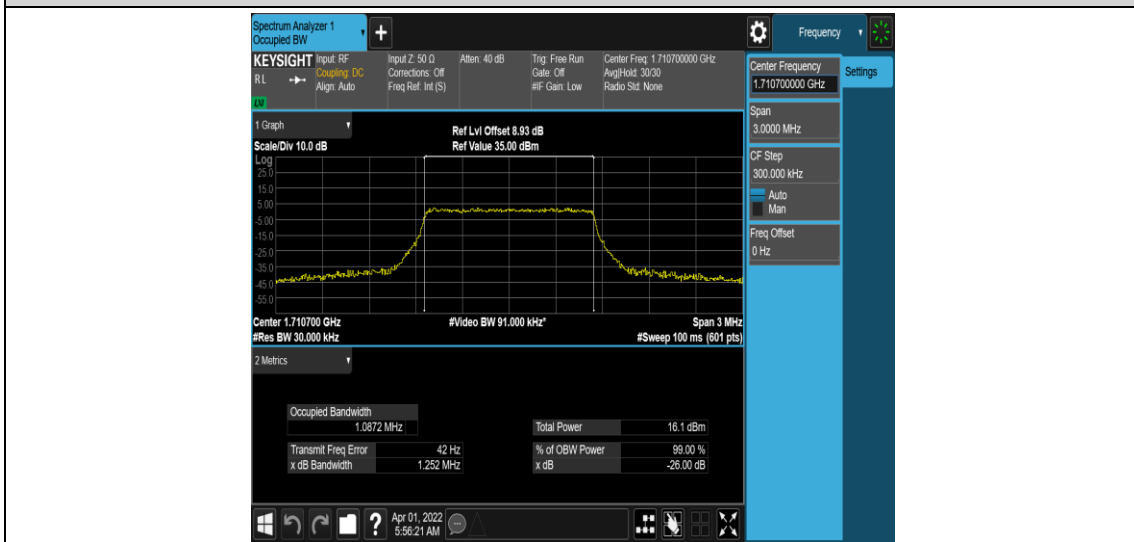

### Test Graphs

Band66-1.4MHz-QPSK-131979-6RB#0

Band66-1.4MHz-QPSK-132322-6RB#0

Band66-1.4MHz-QPSK-132665-6RB#0

Band66-1.4MHz-16QAM-131979-6RB#0

Band66-1.4MHz-16QAM-132322-6RB#0

Band66-1.4MHz-16QAM-132665-6RB#0