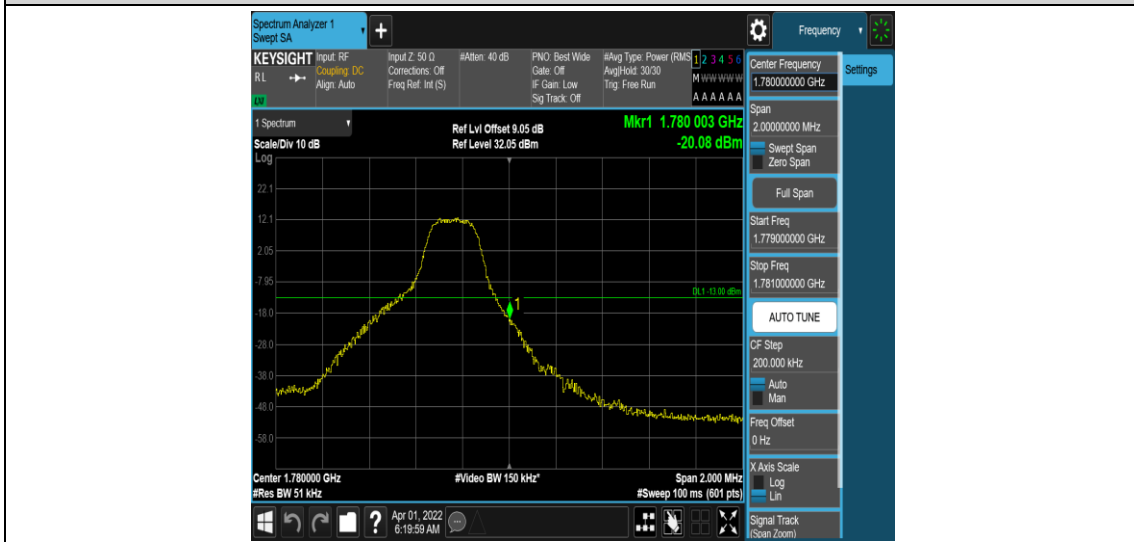

Band66-3MHz-QPSK-132657-1RB#14