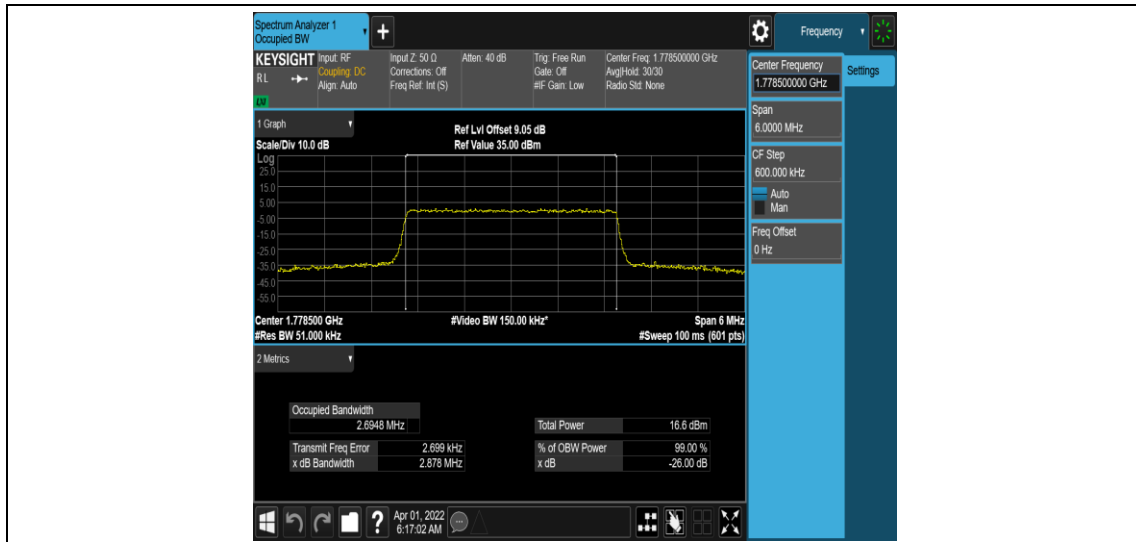

Band66-3MHz-QPSK-132657-15RB#0