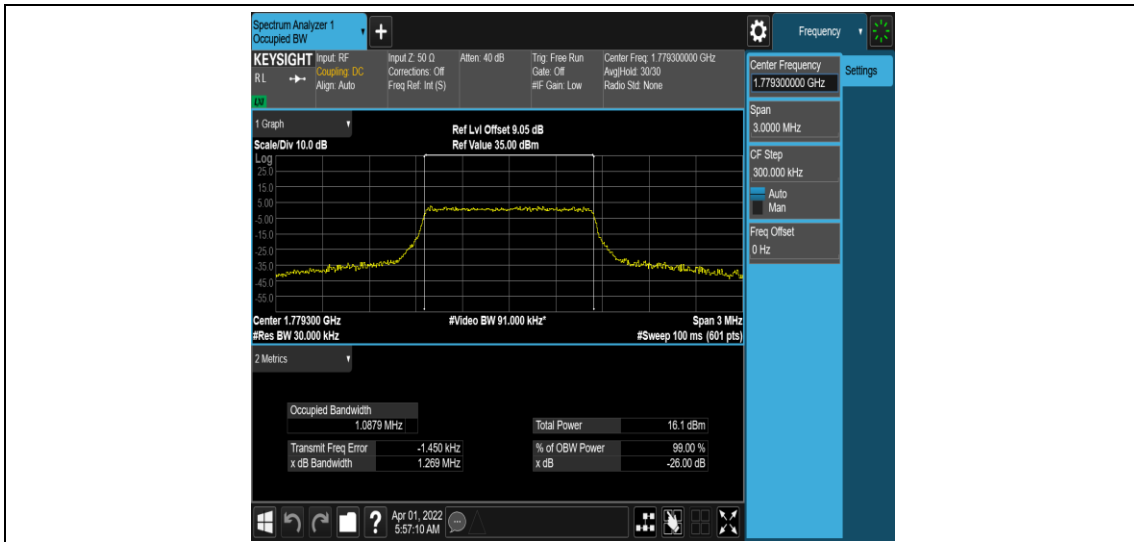

### Test Graphs

Band66-1.4MHz-QPSK-131979-6RB#0

Band66-1.4MHz-QPSK-132322-6RB#0

Band66-1.4MHz-QPSK-132665-6RB#0

Band66-1.4MHz-16QAM-131979-6RB#0

Band66-1.4MHz-16QAM-132322-6RB#0

Band66-1.4MHz-16QAM-132665-6RB#0