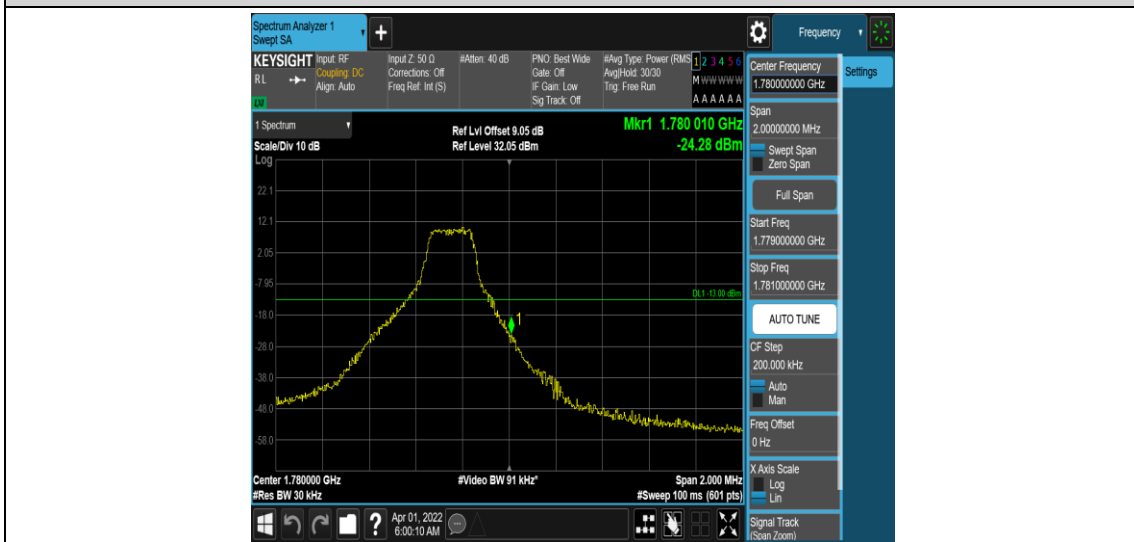

Band66-1.4MHz-16QAM-132665-1RB#5