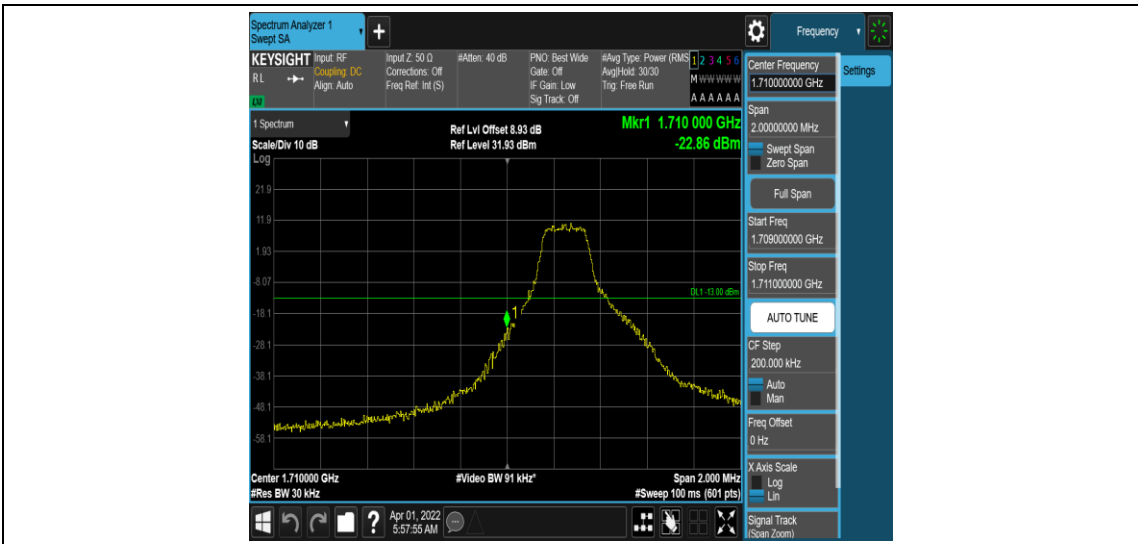

### Test Graphs

Band66-1.4MHz-QPSK-131979-1RB#0

Band66-1.4MHz-QPSK-131979-1RB#5

Band66-1.4MHz-QPSK-131979-6RB#0

Band66-1.4MHz-QPSK-132665-1RB#0

Band66-1.4MHz-QPSK-132665-1RB#5

Band66-1.4MHz-QPSK-132665-6RB#0