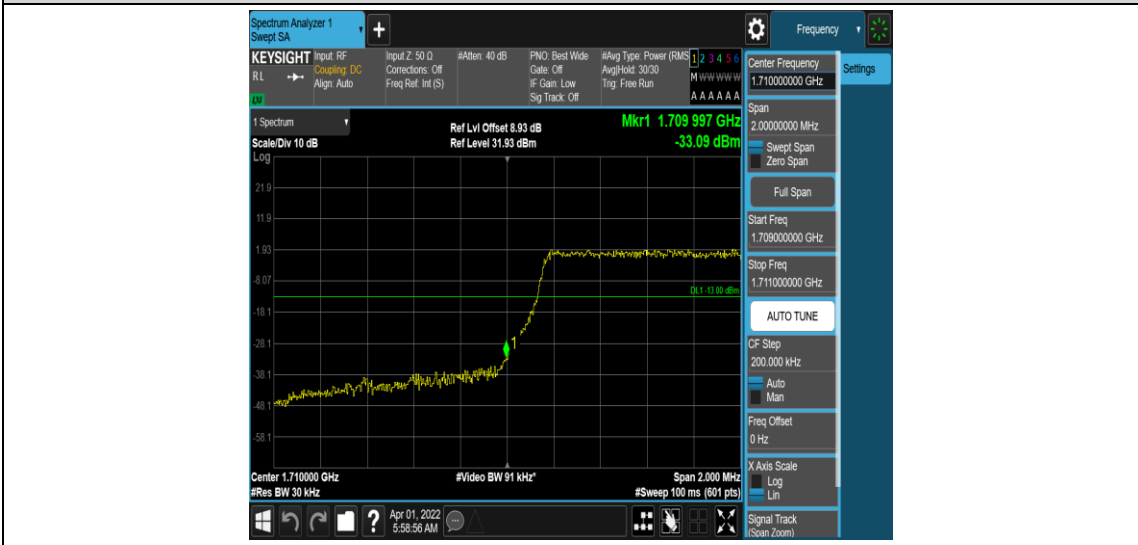

Band66-1.4MHz-16QAM-131979-6RB#0