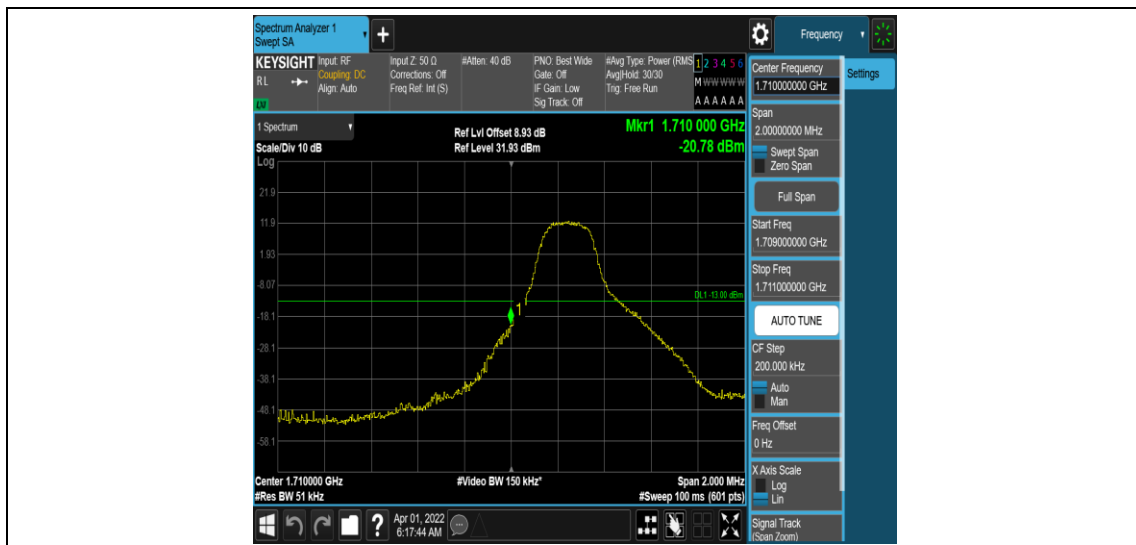

Band66-3MHz-QPSK-131987-1RB#0