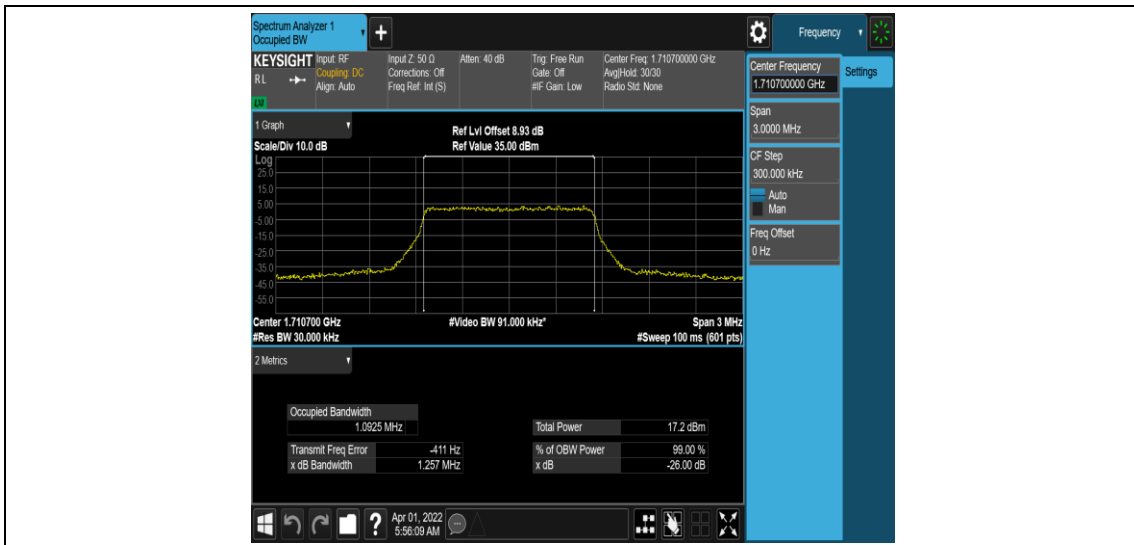

Band66	20MHz	16QAM	132322	100RB#0	17.952	18.96	PASS
Band66	20MHz	16QAM	132572	100RB#0	17.951	18.96	PASS

### Test Graphs

Band66-1.4MHz-QPSK-131979-6RB#0

Band66-1.4MHz-QPSK-132322-6RB#0

Band66-1.4MHz-QPSK-132665-6RB#0

Band66-1.4MHz-16QAM-131979-6RB#0

Band66-1.4MHz-16QAM-132322-6RB#0

Band66-1.4MHz-16QAM-132665-6RB#0