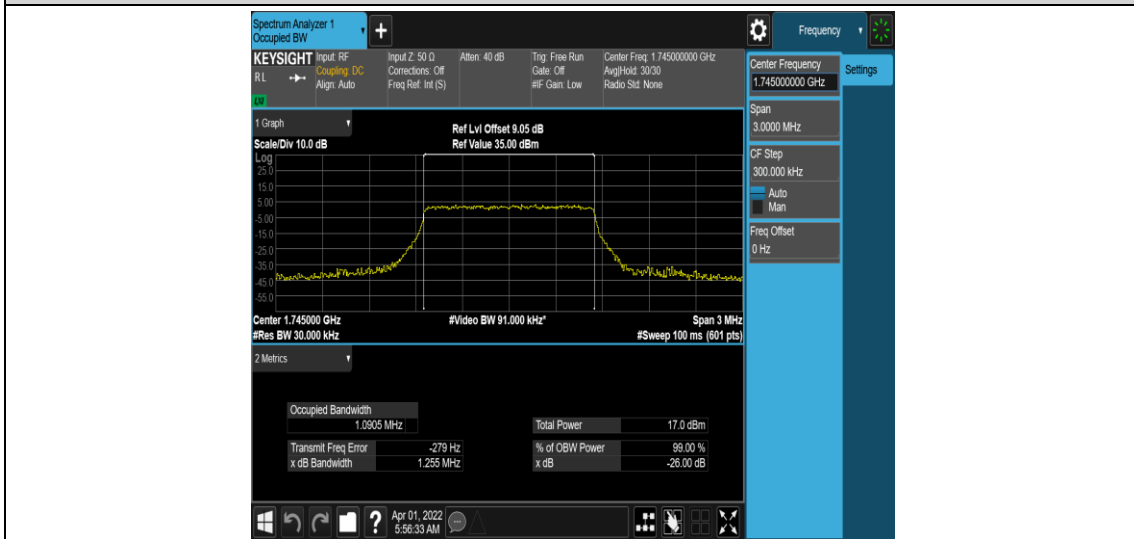

Band66	20MHz	16QAM	132322	100RB#0	17.952	18.96	PASS
Band66	20MHz	16QAM	132572	100RB#0	17.951	18.96	PASS

### Test Graphs

Band66-1.4MHz-QPSK-131979-6RB#0

Band66-1.4MHz-QPSK-132322-6RB#0

Band66-1.4MHz-QPSK-132665-6RB#0

Band66-1.4MHz-16QAM-131979-6RB#0

Band66-1.4MHz-16QAM-132322-6RB#0

Band66-1.4MHz-16QAM-132665-6RB#0