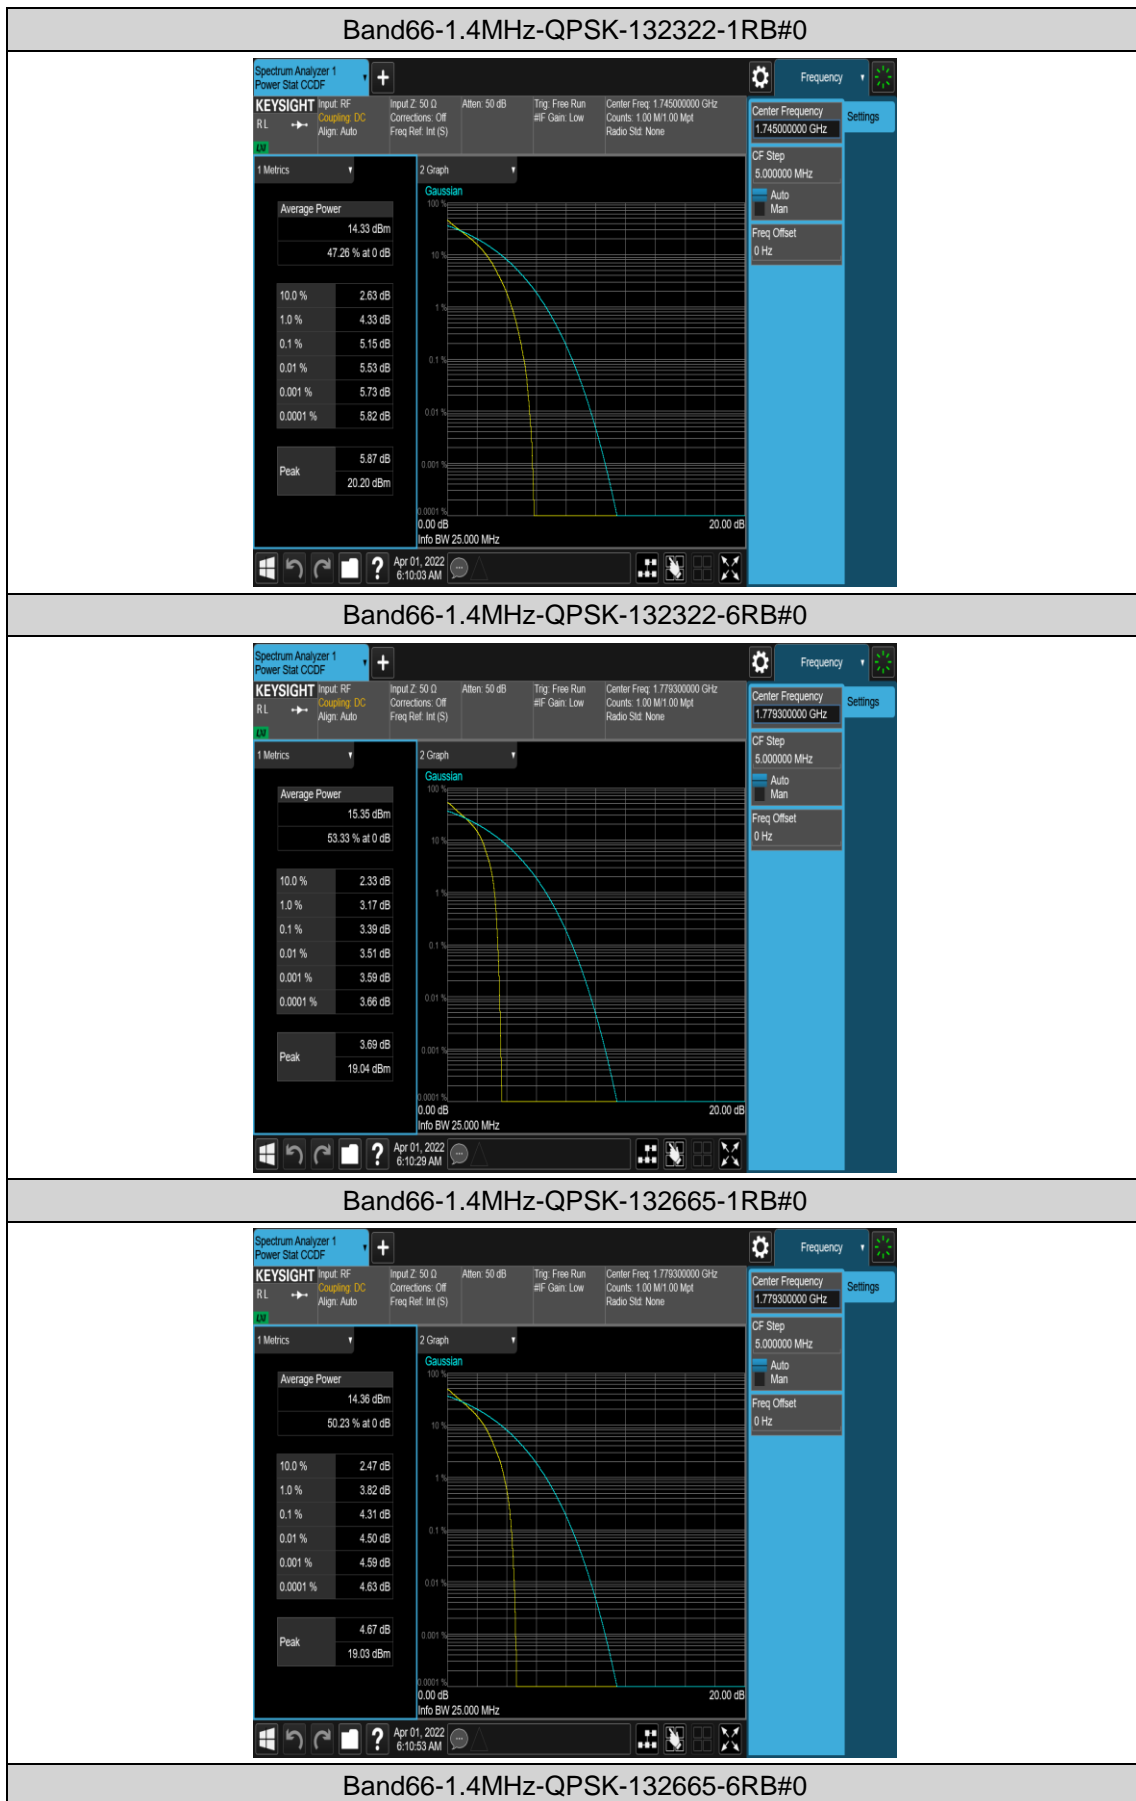

Test Graphs

Band66-1.4MHz-QPSK-131979-1RB#0

Band66-1.4MHz-QPSK-131979-6RB#0

Band66-1.4MHz-16QAM-131979-1RB#0

Band66-1.4MHz-16QAM-131979-6RB#0

Band66-1.4MHz-16QAM-132322-1RB#0

Band66-1.4MHz-16QAM-132322-6RB#0