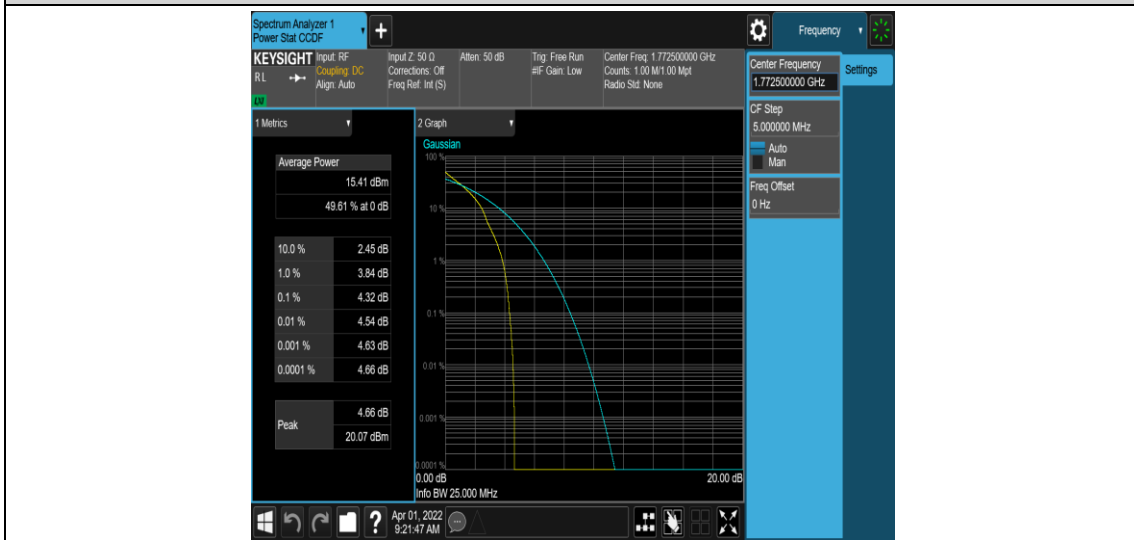

Band66-10MHz-16QAM-132322-50RB#0

Band66-10MHz-16QAM-132622-1RB#0

Band66-10MHz-16QAM-132622-50RB#0

Band66-15MHz-QPSK-132047-1RB#0

Band66-15MHz-QPSK-132047-75RB#0

Band66-15MHz-QPSK-132322-1RB#0

Band66-15MHz-QPSK-132322-75RB#0