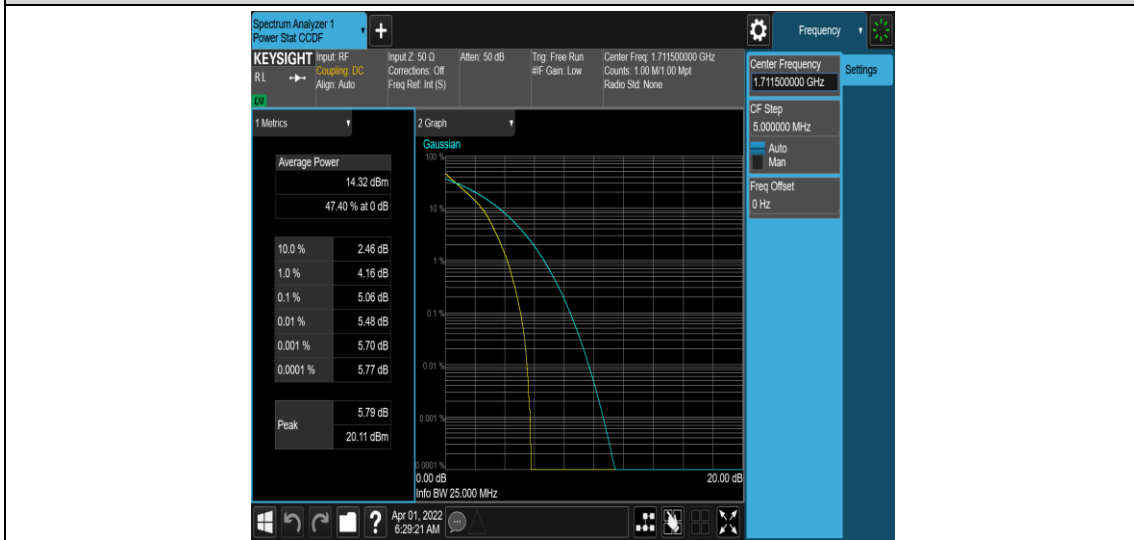

Band66-3MHz-QPSK-131987-15RB#0