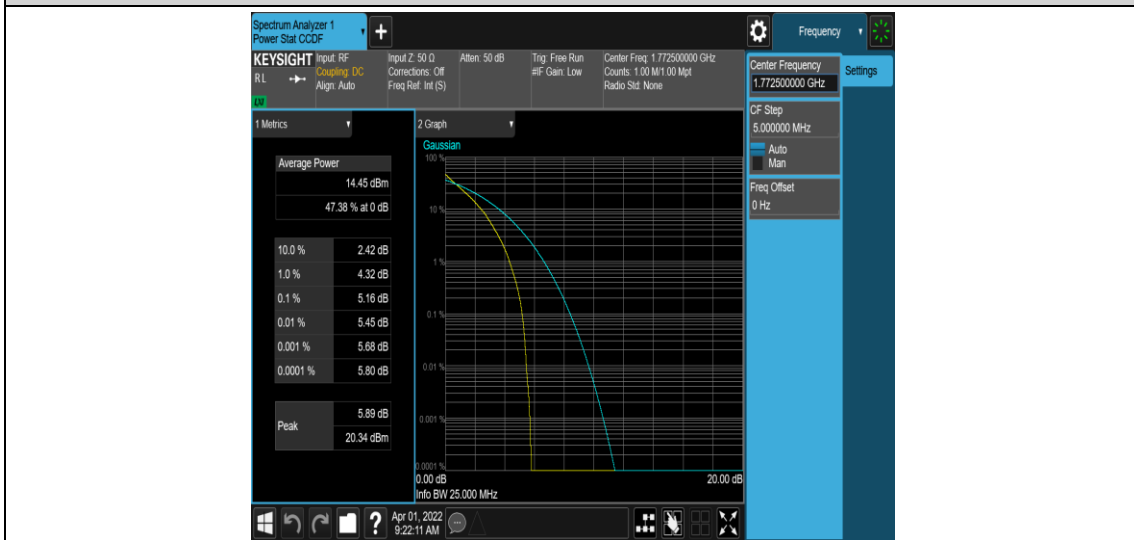

Band66-15MHz-QPSK-132597-75RB#0