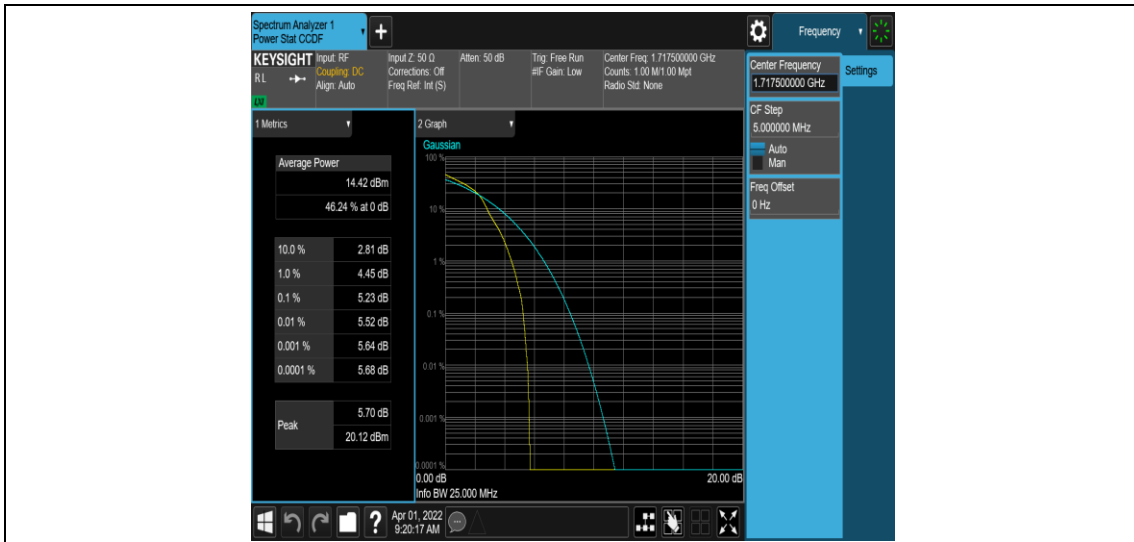

Band66-15MHz-16QAM-132047-1RB#0