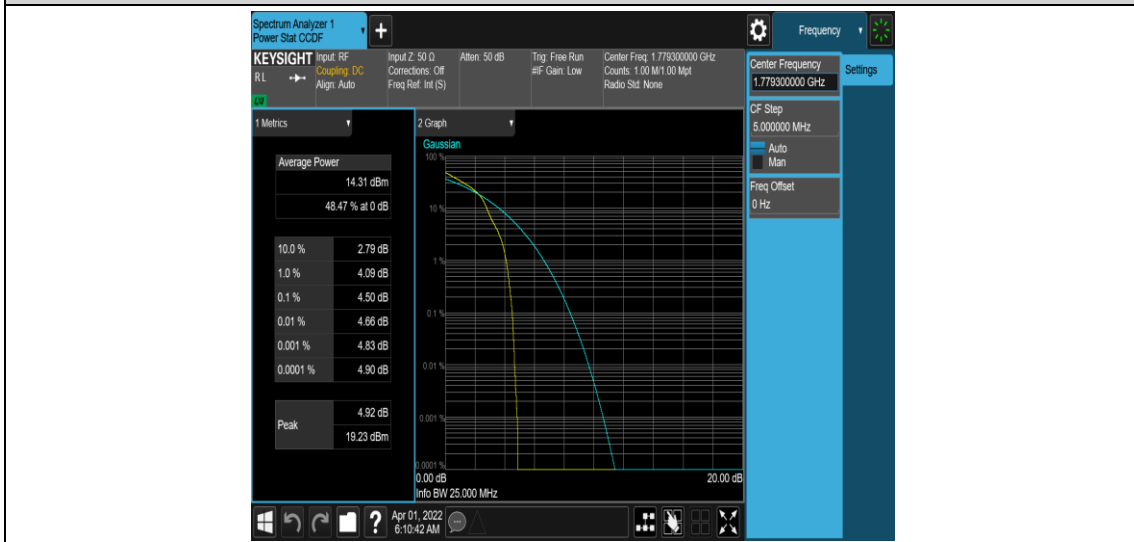

Test Graphs

Band66-1.4MHz-QPSK-131979-1RB#0

Band66-1.4MHz-QPSK-131979-6RB#0

Band66-1.4MHz-16QAM-131979-1RB#0

Band66-1.4MHz-16QAM-131979-6RB#0

Band66-1.4MHz-16QAM-132322-1RB#0

Band66-1.4MHz-16QAM-132322-6RB#0