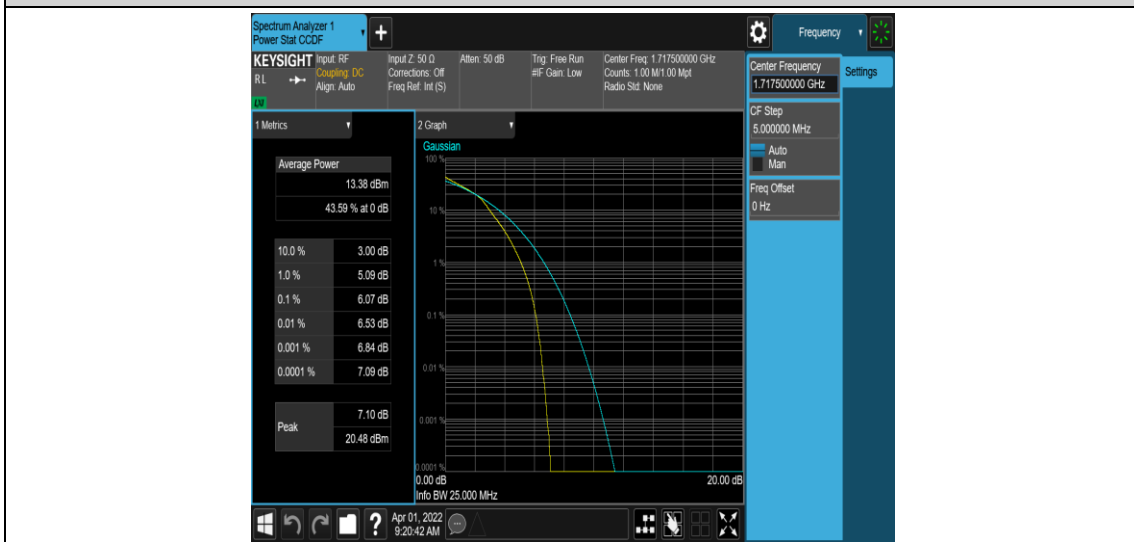

Band66-15MHz-16QAM-132047-75RB#0