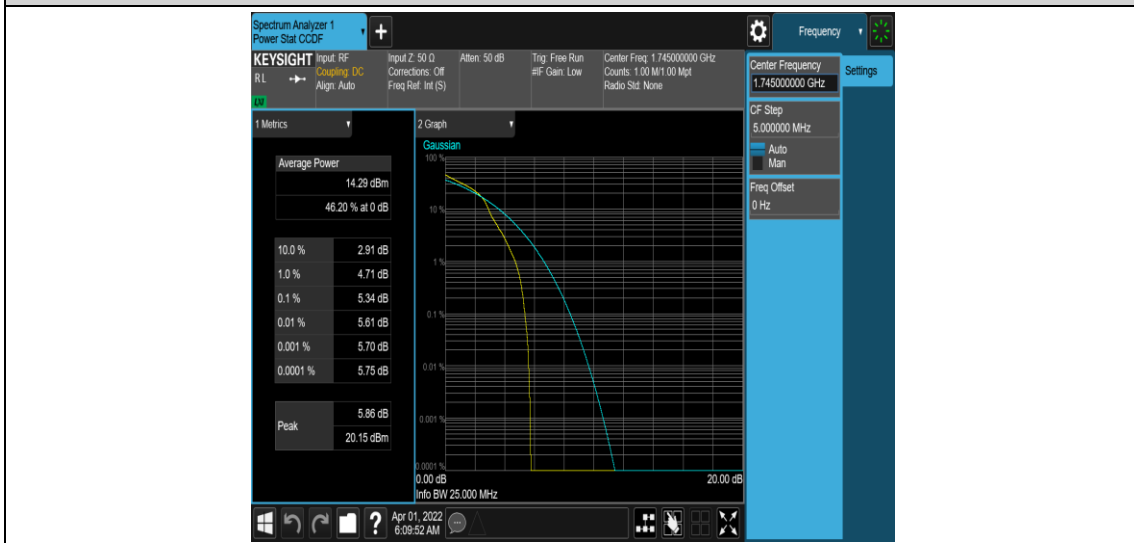

Test Graphs

Band66-1.4MHz-QPSK-131979-1RB#0

Band66-1.4MHz-QPSK-131979-6RB#0

Band66-1.4MHz-16QAM-131979-1RB#0

Band66-1.4MHz-16QAM-131979-6RB#0

Band66-1.4MHz-16QAM-132322-1RB#0

Band66-1.4MHz-16QAM-132322-6RB#0