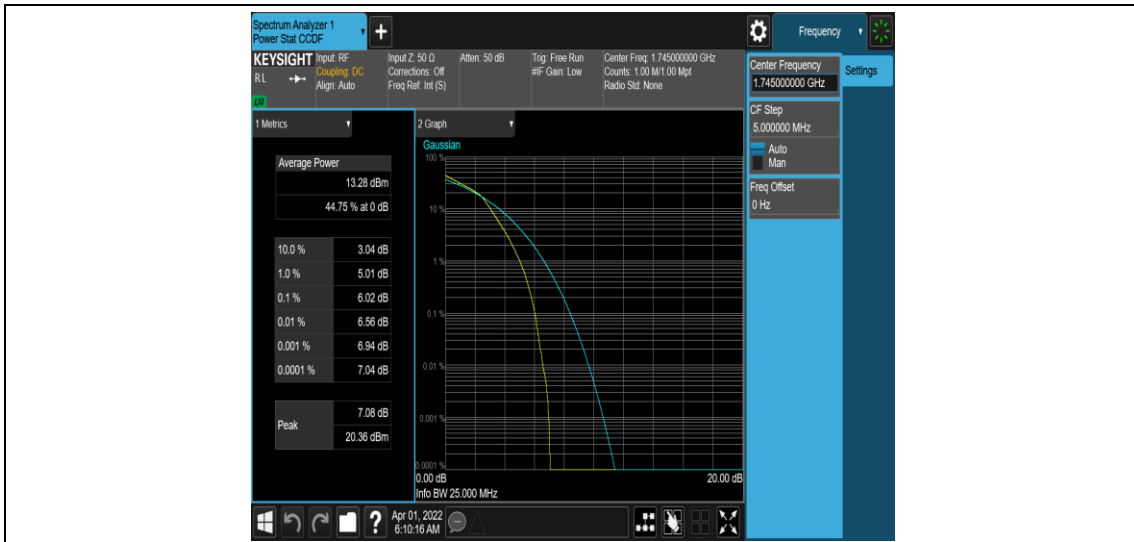

Test Graphs

Band66-1.4MHz-QPSK-131979-1RB#0

Band66-1.4MHz-QPSK-131979-6RB#0

Band66-1.4MHz-16QAM-131979-1RB#0

Band66-1.4MHz-16QAM-131979-6RB#0

Band66-1.4MHz-16QAM-132322-1RB#0

Band66-1.4MHz-16QAM-132322-6RB#0