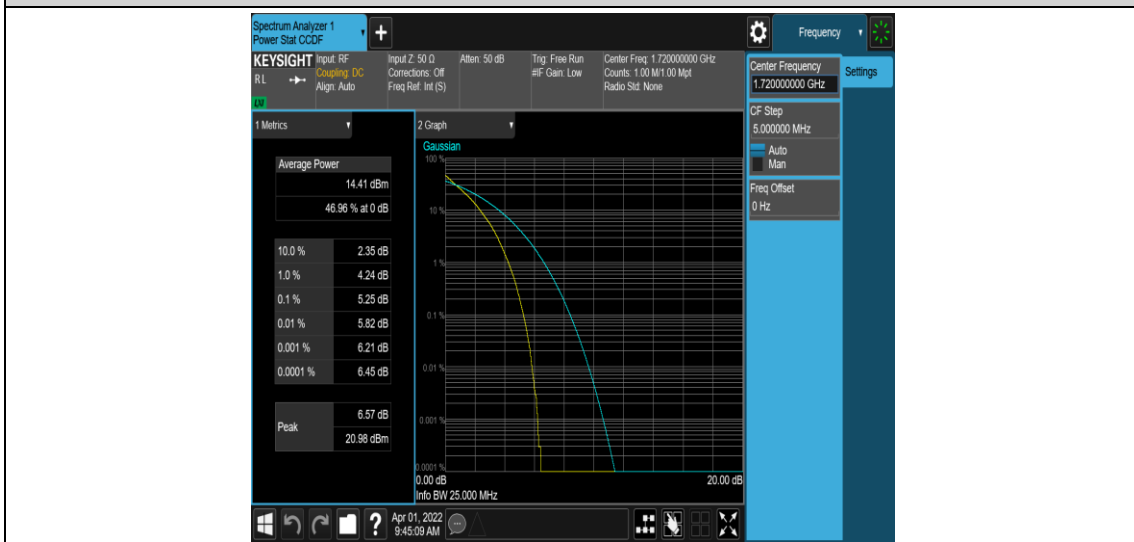

Band66-20MHz-QPSK-132072-100RB#0