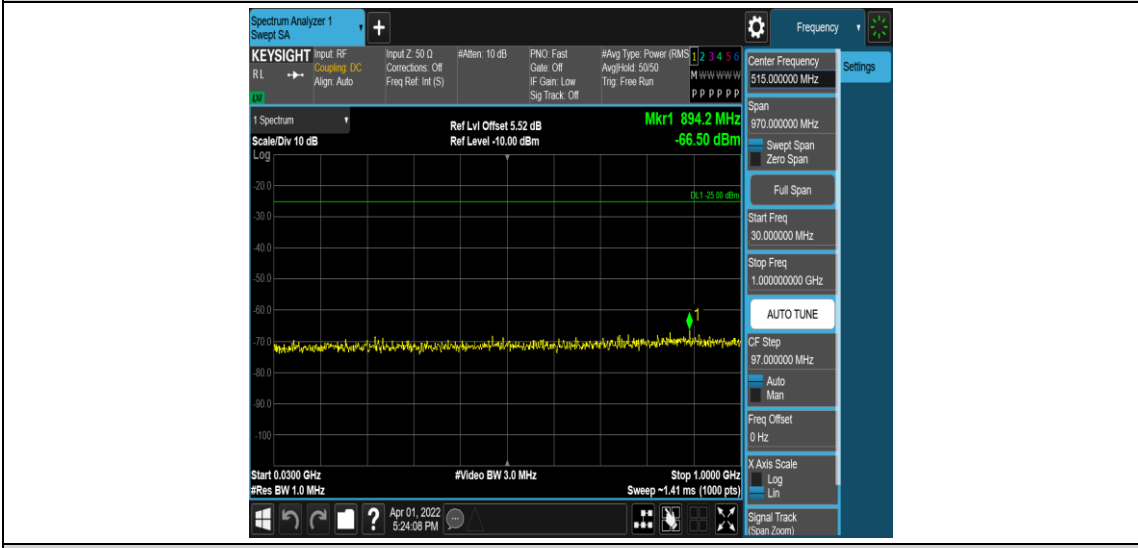

Band41-15MHz-QPSK-40620-1RB#0-Range2:0.15~30MHz

Band41-15MHz-QPSK-40620-1RB#0-Range3:30~1000MHz