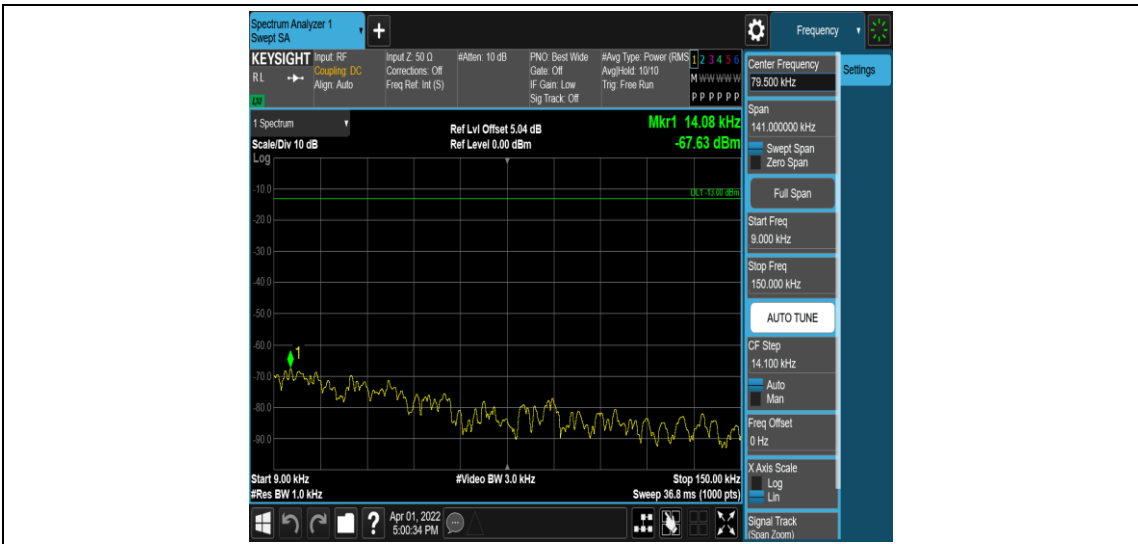

Band41-10MHz-16QAM-39700-1RB#0-Range5:3000~26500MHz

Band41-10MHz-16QAM-40620-1RB#0-Range1:0.009~0.15MHz