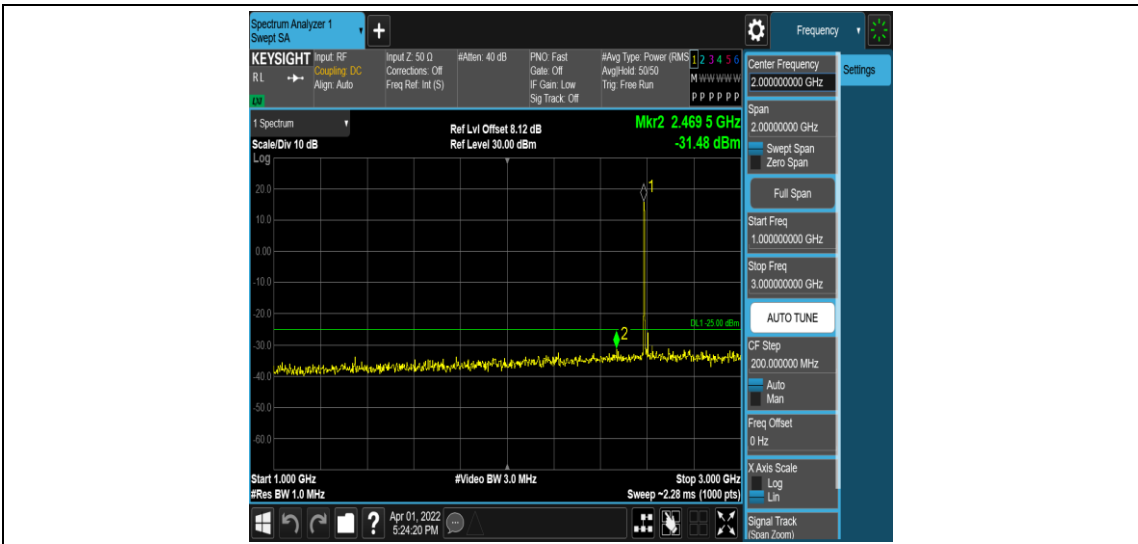

Band41-15MHz-QPSK-39725-1RB#0-Range5:3000~26500MHz

Band41-15MHz-QPSK-40620-1RB#0-Range1:0.009~0.15MHz

Band41-15MHz-QPSK-40620-1RB#0-Range2:0.15~30MHz

Band41-15MHz-QPSK-40620-1RB#0-Range3:30~1000MHz

Band41-15MHz-QPSK-40620-1RB#0-Range4:1000~3000MHz