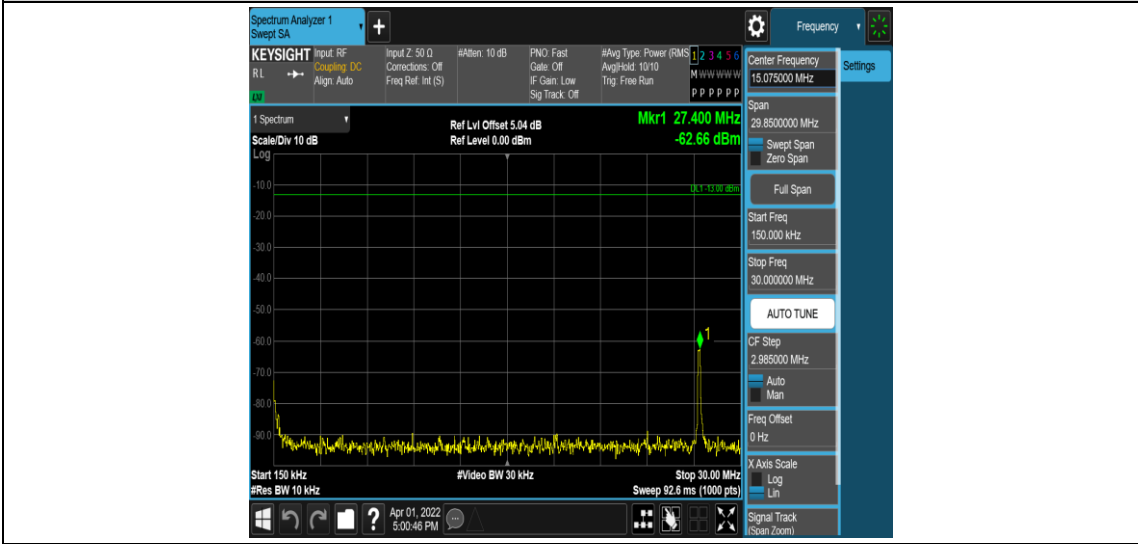

Band41-10MHz-16QAM-40620-1RB#0-Range1:0.009~0.15MHz

Band41-10MHz-16QAM-40620-1RB#0-Range2:0.15~30MHz