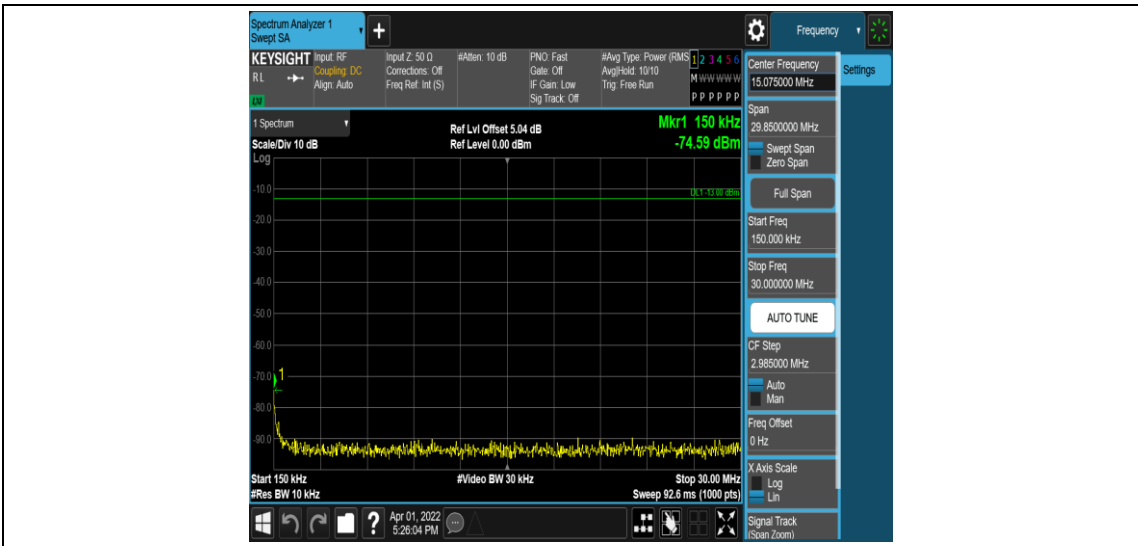

Band41-15MHz-QPSK-41515-1RB#0-Range1:0.009~0.15MHz

Band41-15MHz-QPSK-41515-1RB#0-Range2:0.15~30MHz