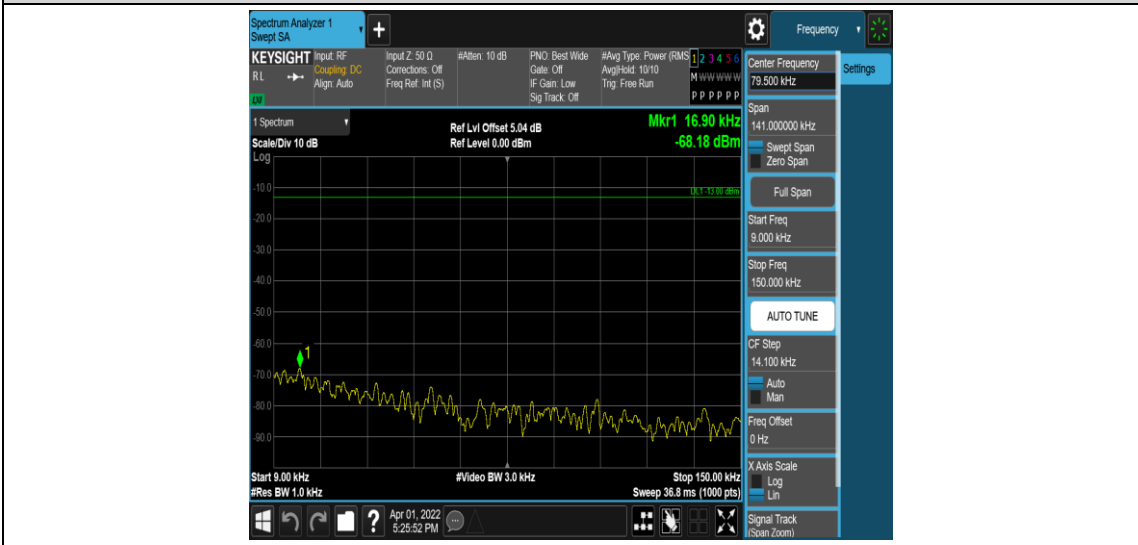

Band41-15MHz-QPSK-40620-1RB#0-Range5:3000~26500MHz

Band41-15MHz-QPSK-41515-1RB#0-Range1:0.009~0.15MHz