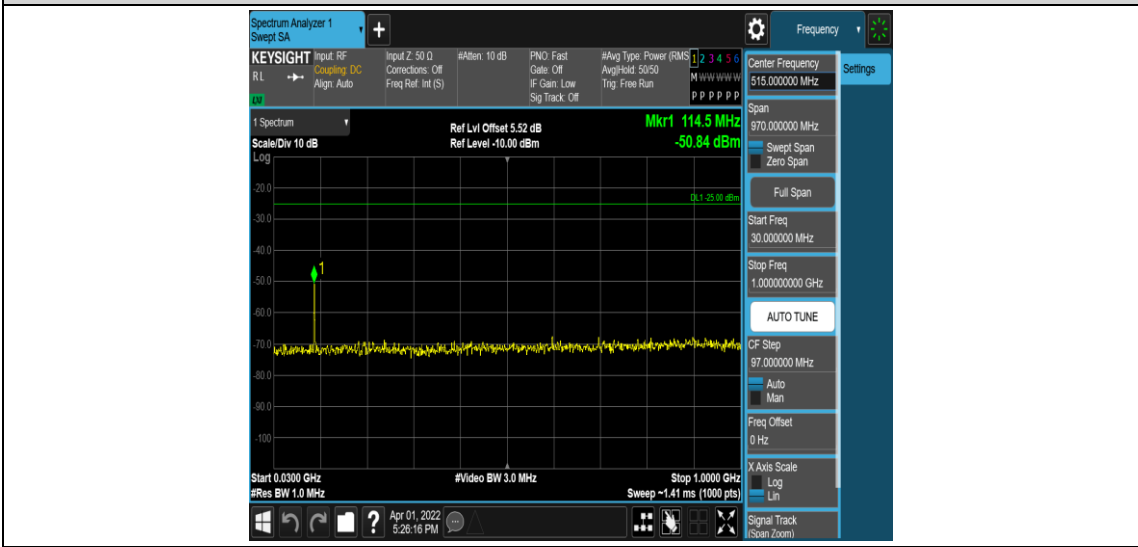

Band41-15MHz-QPSK-41515-1RB#0-Range2:0.15~30MHz

Band41-15MHz-QPSK-41515-1RB#0-Range3:30~1000MHz