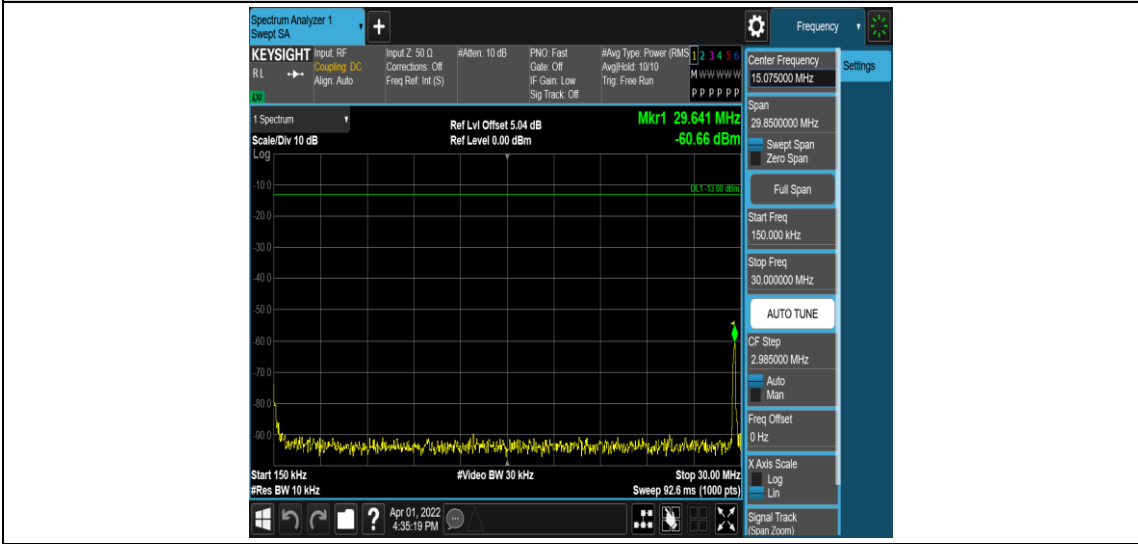

Band41-5MHz-16QAM-40620-1RB#0-Range1:0.009~0.15MHz

Band41-5MHz-16QAM-40620-1RB#0-Range2:0.15~30MHz