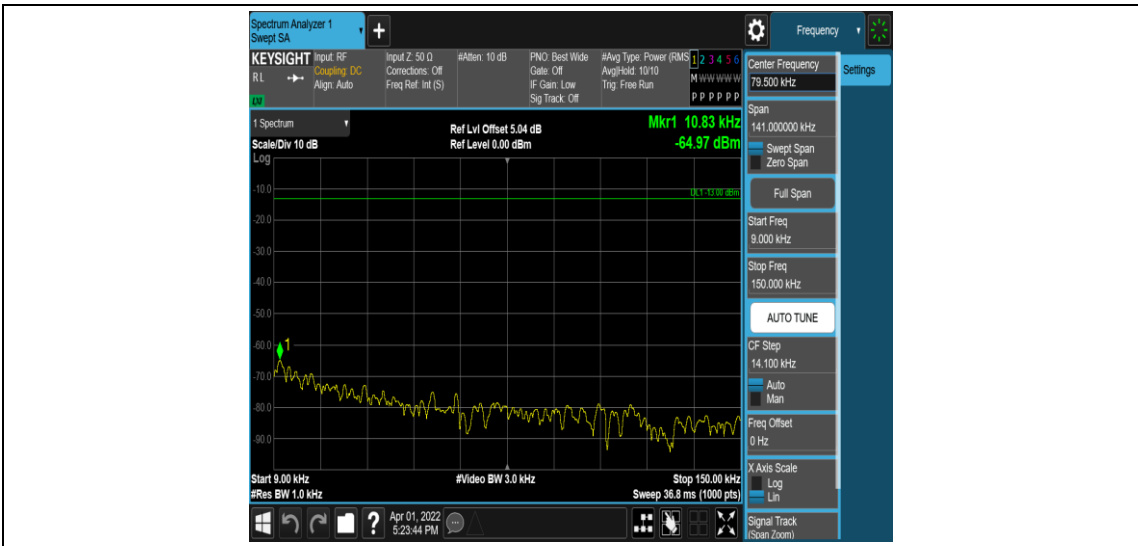

Band41-15MHz-QPSK-39725-1RB#0-Range5:3000~26500MHz

Band41-15MHz-QPSK-40620-1RB#0-Range1:0.009~0.15MHz