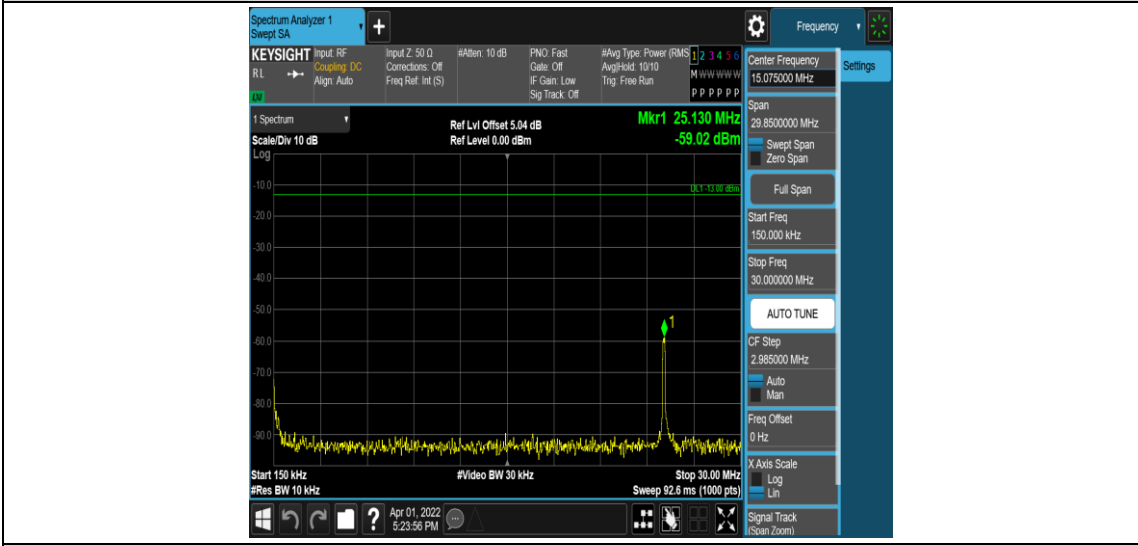

Band41-15MHz-QPSK-40620-1RB#0-Range1:0.009~0.15MHz

Band41-15MHz-QPSK-40620-1RB#0-Range2:0.15~30MHz