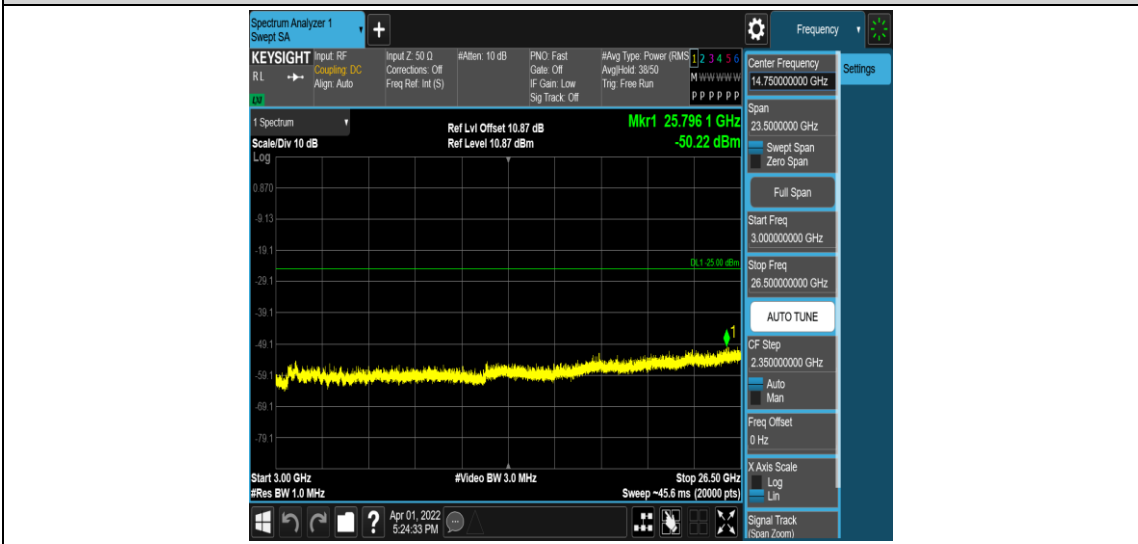

Band41-15MHz-QPSK-39725-1RB#0-Range5:3000~26500MHz

Band41-15MHz-QPSK-40620-1RB#0-Range1:0.009~0.15MHz

Band41-15MHz-QPSK-40620-1RB#0-Range2:0.15~30MHz

Band41-15MHz-QPSK-40620-1RB#0-Range3:30~1000MHz

Band41-15MHz-QPSK-40620-1RB#0-Range4:1000~3000MHz