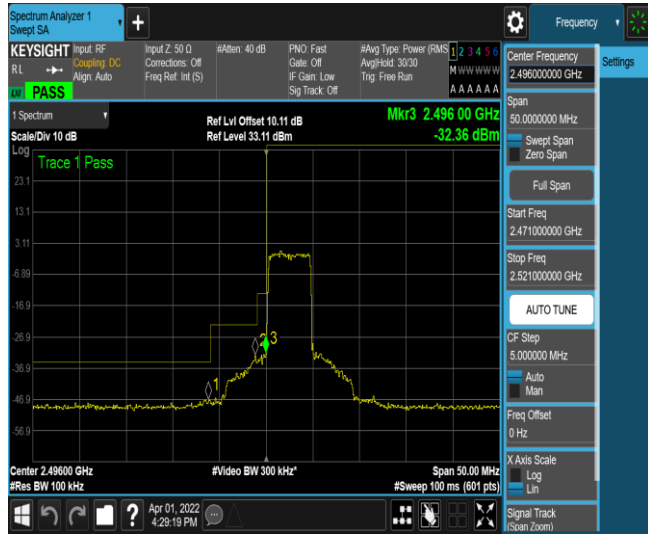

Band41-5MHz-QPSK-39675-1RB#24