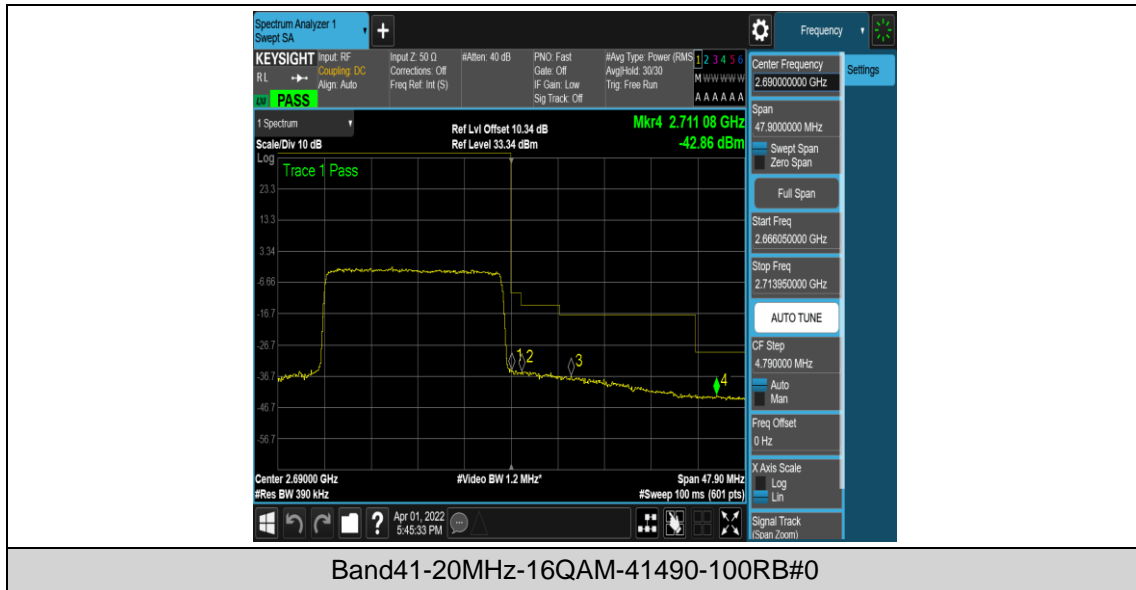

Band41-20MHz-16QAM-39750-1RB#0

Band41-20MHz-16QAM-39750-1RB#99

Band41-20MHz-16QAM-39750-100RB#0

Band41-20MHz-16QAM-41490-1RB#0

Band41-20MHz-16QAM-41490-1RB#99

Appendix E: Conducted Spurious Emission

Test Result