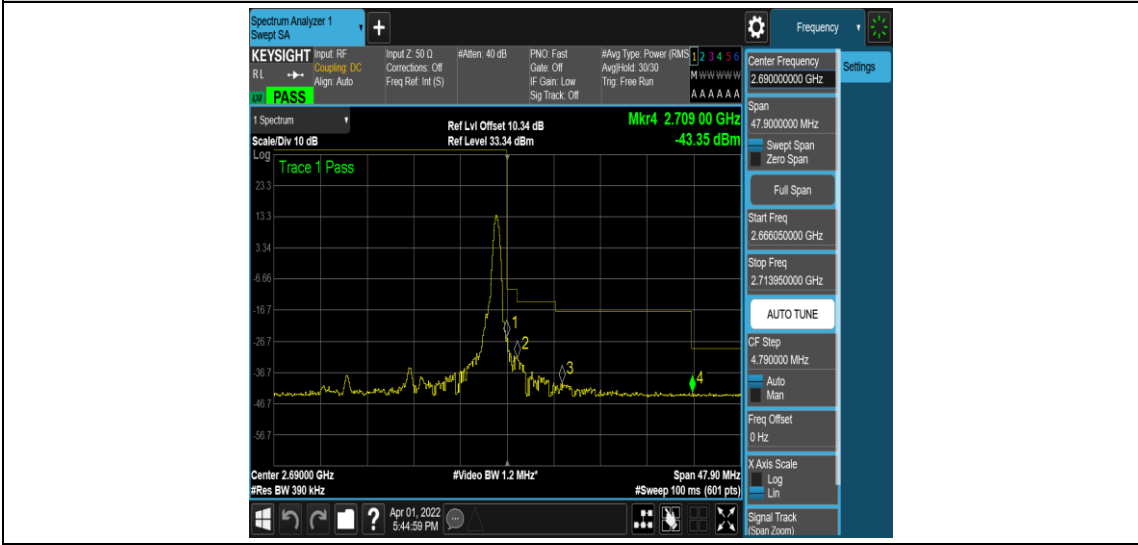

Band41-20MHz-16QAM-39750-1RB#0

Band41-20MHz-16QAM-39750-1RB#99

Band41-20MHz-16QAM-39750-100RB#0

Band41-20MHz-16QAM-41490-1RB#0

Band41-20MHz-16QAM-41490-1RB#99

Appendix E: Conducted Spurious Emission

Test Result