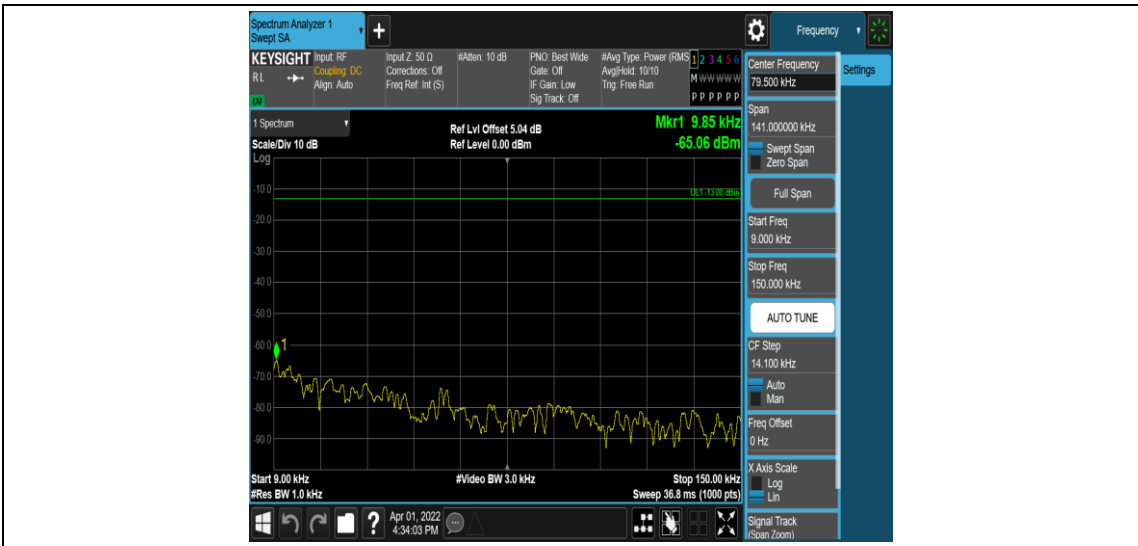

Band41-5MHz-QPSK-40620-1RB#0-Range1:0.009~0.15MHz