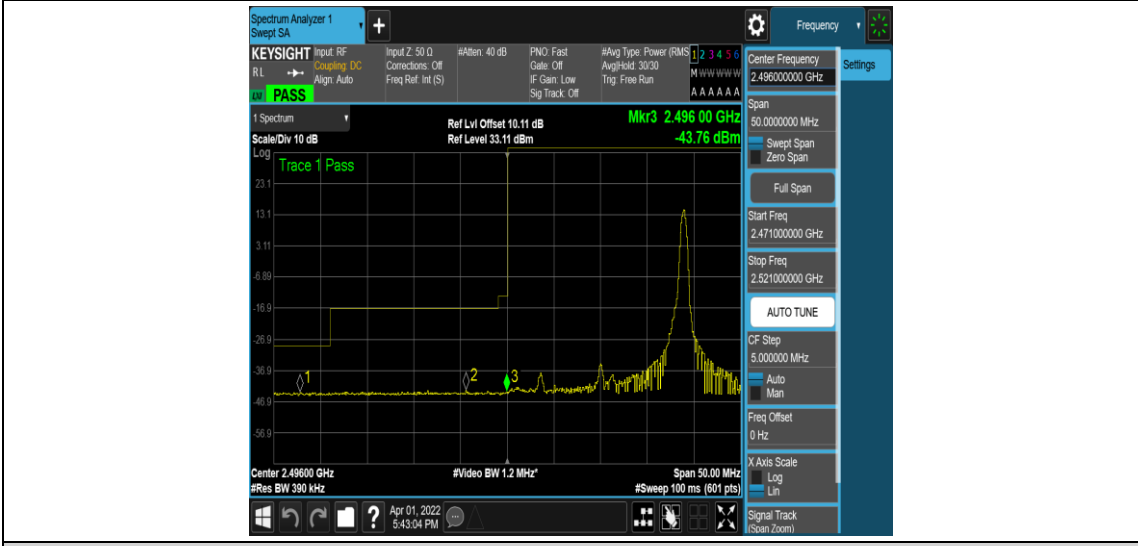

Band41-20MHz-16QAM-39750-1RB#0

Band41-20MHz-16QAM-39750-1RB#99

Band41-20MHz-16QAM-39750-100RB#0

Band41-20MHz-16QAM-41490-1RB#0

Band41-20MHz-16QAM-41490-1RB#99

Appendix E: Conducted Spurious Emission

Test Result