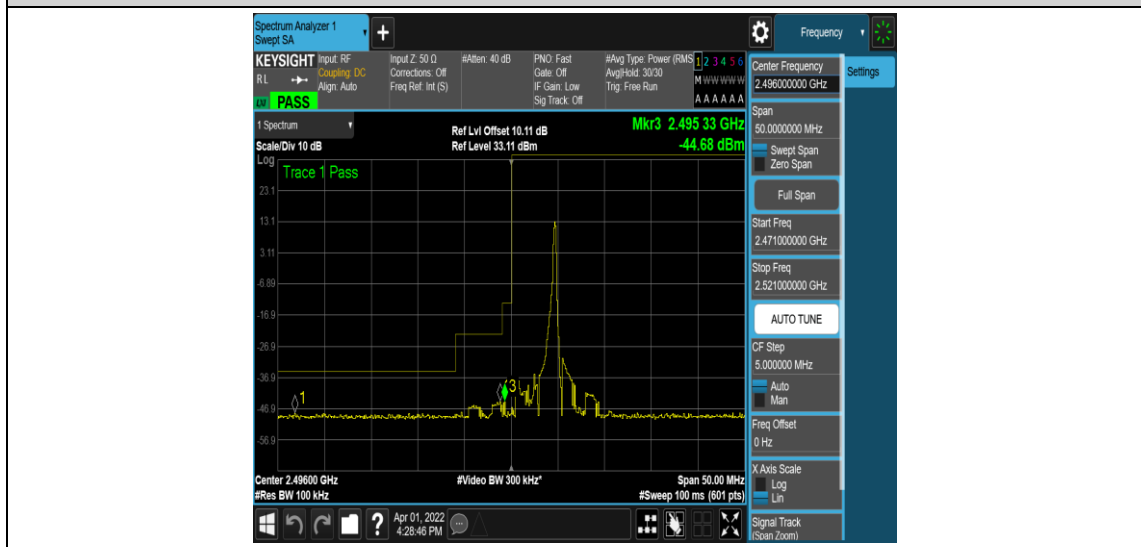

Band41	15MHz	16QAM	41515	75RB#0	-33.22,-33.93,-36.86,-43.07	PASS
Band41	20MHz	QPSK	39750	1RB#0	-43.73,-32.80,-25.20	PASS
Band41	20MHz	QPSK	39750	1RB#99	-43.80,-43.54,-43.82	PASS
Band41	20MHz	QPSK	39750	100RB#0	-43.74,-35.03,-33.66	PASS
Band41	20MHz	QPSK	41490	1RB#0	-43.33,-43.42,-43.23,-43.52	PASS
Band41	20MHz	QPSK	41490	1RB#99	-26.56,-33.83,-40.87,-43.45	PASS
Band41	20MHz	QPSK	41490	100RB#0	-32.76,-33.10,-35.41,-43.16	PASS
Band41	20MHz	16QAM	39750	1RB#0	-43.92,-31.76,-25.54	PASS
Band41	20MHz	16QAM	39750	1RB#99	-43.97,-43.46,-43.76	PASS
Band41	20MHz	16QAM	39750	100RB#0	-43.89,-37.12,-36.15	PASS
Band41	20MHz	16QAM	41490	1RB#0	-43.15,-43.19,-43.12,-43.61	PASS
Band41	20MHz	16QAM	41490	1RB#99	-25.57,-32.29,-40.19,-43.35	PASS
Band41	20MHz	16QAM	41490	100RB#0	-34.93,-35.38,-36.81,-42.86	PASS

Test Graphs

Band41-5MHz-QPSK-39675-1RB#0

Band41-5MHz-QPSK-39675-1RB#24

Band41-5MHz-QPSK-39675-25RB#0

Band41-5MHz-QPSK-41565-1RB#0

Band41-5MHz-QPSK-41565-1RB#24

Band41-5MHz-QPSK-41565-25RB#0

Band41-5MHz-16QAM-39675-1RB#0