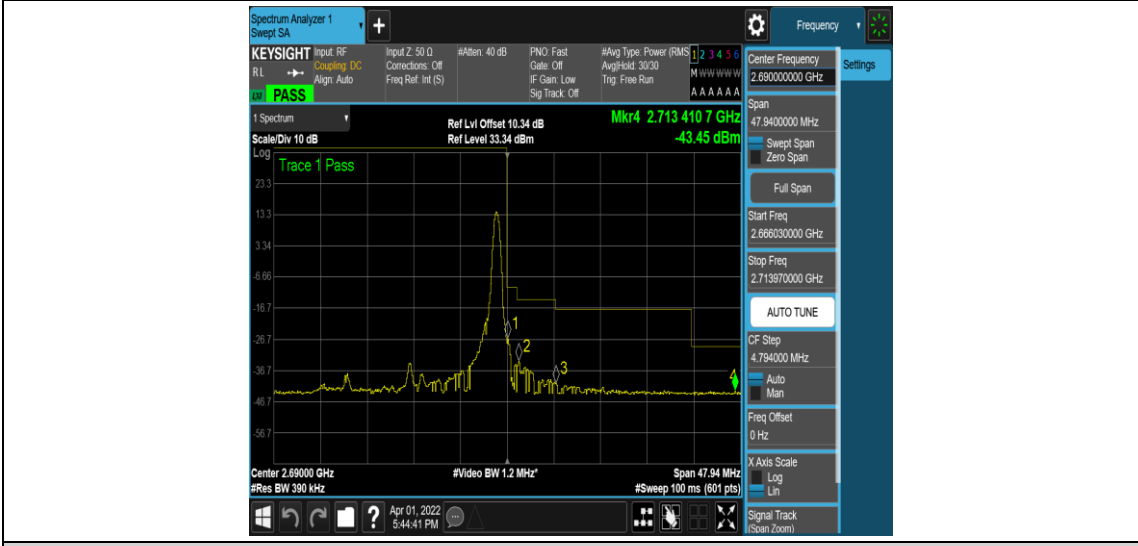

Band41-20MHz-QPSK-41490-1RB#99