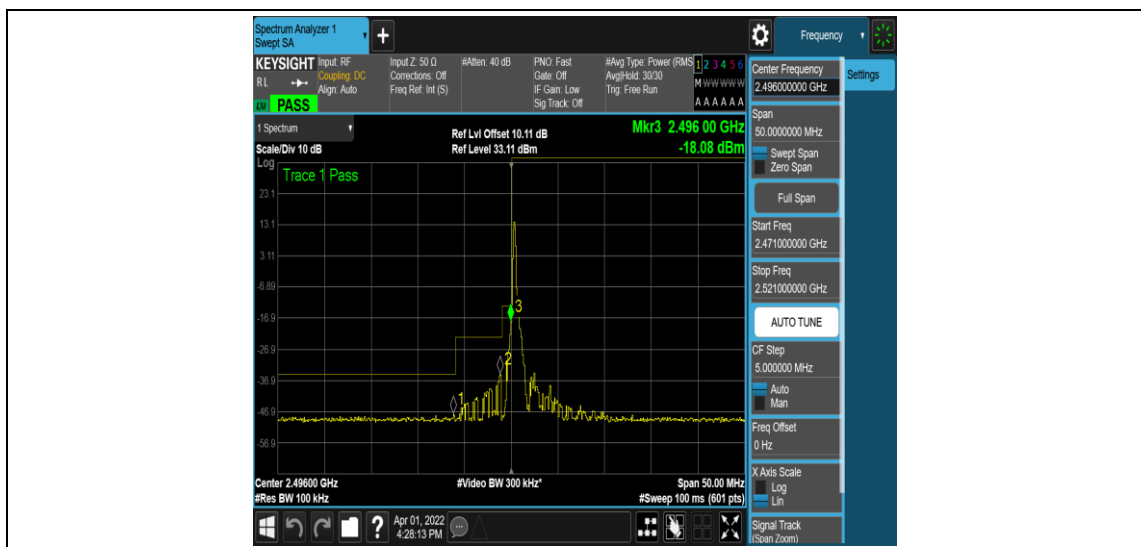

Band41	15MHz	16QAM	41515	75RB#0	-33.22,-33.93,-36.86,-43.07	PASS
Band41	20MHz	QPSK	39750	1RB#0	-43.73,-32.80,-25.20	PASS
Band41	20MHz	QPSK	39750	1RB#99	-43.80,-43.54,-43.82	PASS
Band41	20MHz	QPSK	39750	100RB#0	-43.74,-35.03,-33.66	PASS
Band41	20MHz	QPSK	41490	1RB#0	-43.33,-43.42,-43.23,-43.52	PASS
Band41	20MHz	QPSK	41490	1RB#99	-26.56,-33.83,-40.87,-43.45	PASS
Band41	20MHz	QPSK	41490	100RB#0	-32.76,-33.10,-35.41,-43.16	PASS
Band41	20MHz	16QAM	39750	1RB#0	-43.92,-31.76,-25.54	PASS
Band41	20MHz	16QAM	39750	1RB#99	-43.97,-43.46,-43.76	PASS
Band41	20MHz	16QAM	39750	100RB#0	-43.89,-37.12,-36.15	PASS
Band41	20MHz	16QAM	41490	1RB#0	-43.15,-43.19,-43.12,-43.61	PASS
Band41	20MHz	16QAM	41490	1RB#99	-25.57,-32.29,-40.19,-43.35	PASS
Band41	20MHz	16QAM	41490	100RB#0	-34.93,-35.38,-36.81,-42.86	PASS

Test Graphs

Band41-5MHz-QPSK-39675-1RB#0