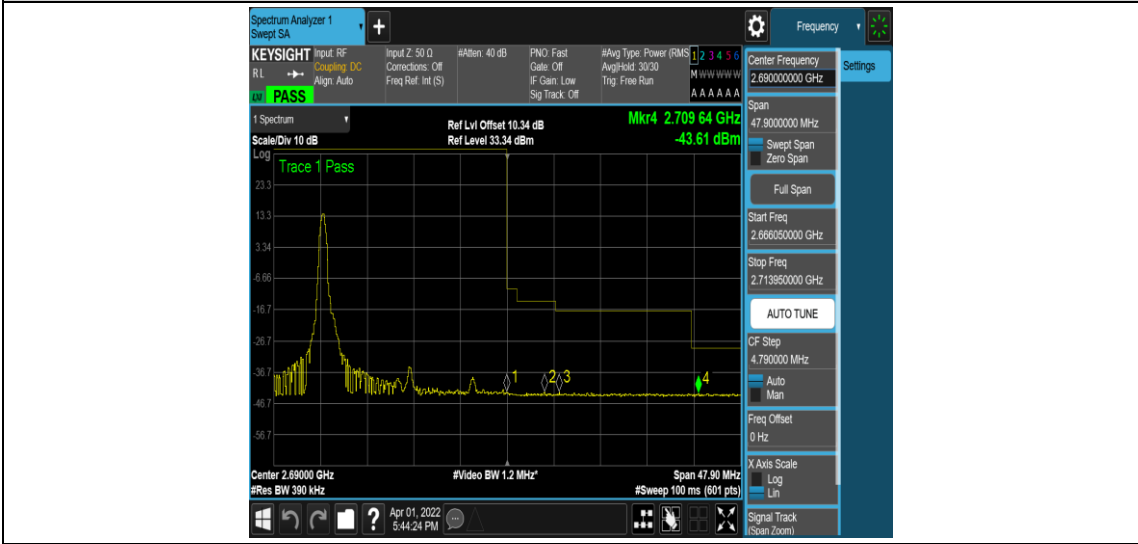

Band41-20MHz-16QAM-39750-1RB#0

Band41-20MHz-16QAM-39750-1RB#99

Band41-20MHz-16QAM-39750-100RB#0

Band41-20MHz-16QAM-41490-1RB#0

Band41-20MHz-16QAM-41490-1RB#99

Appendix E: Conducted Spurious Emission

Test Result