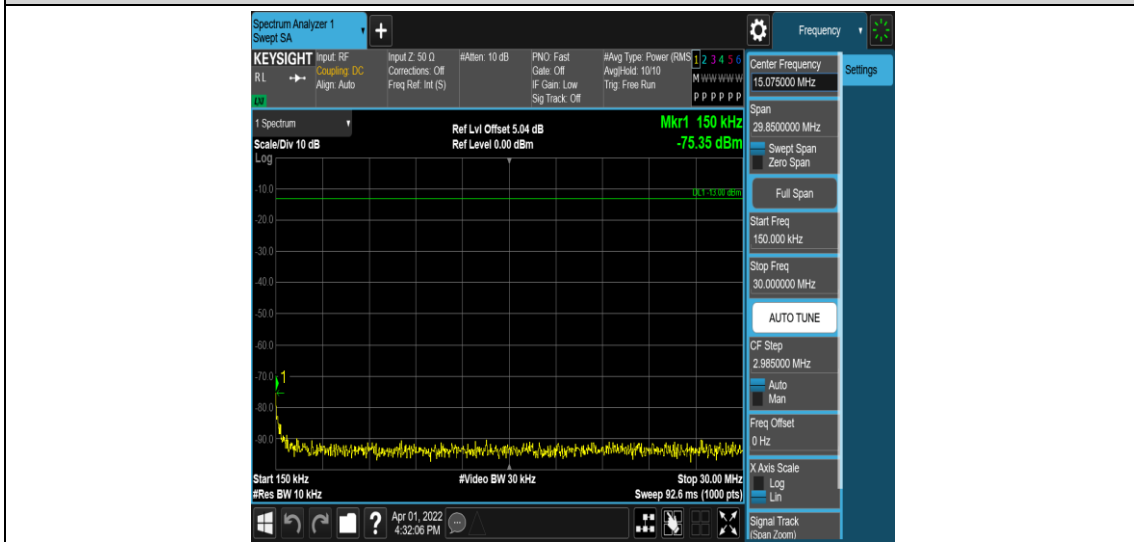

Band41-5MHz-QPSK-39675-1RB#0-Range2:0.15~30MHz