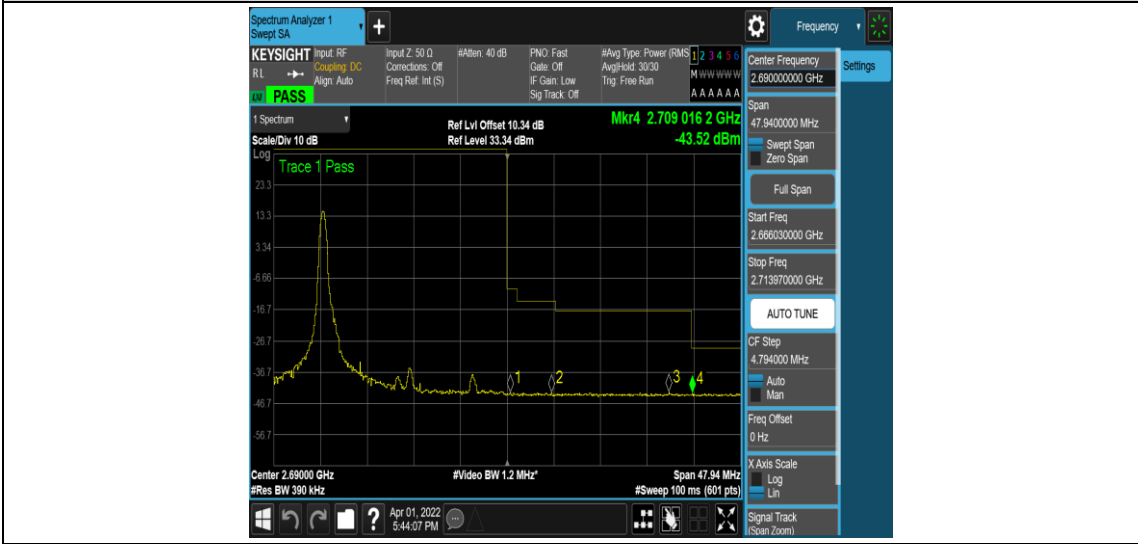

Band41-20MHz-QPSK-41490-1RB#0