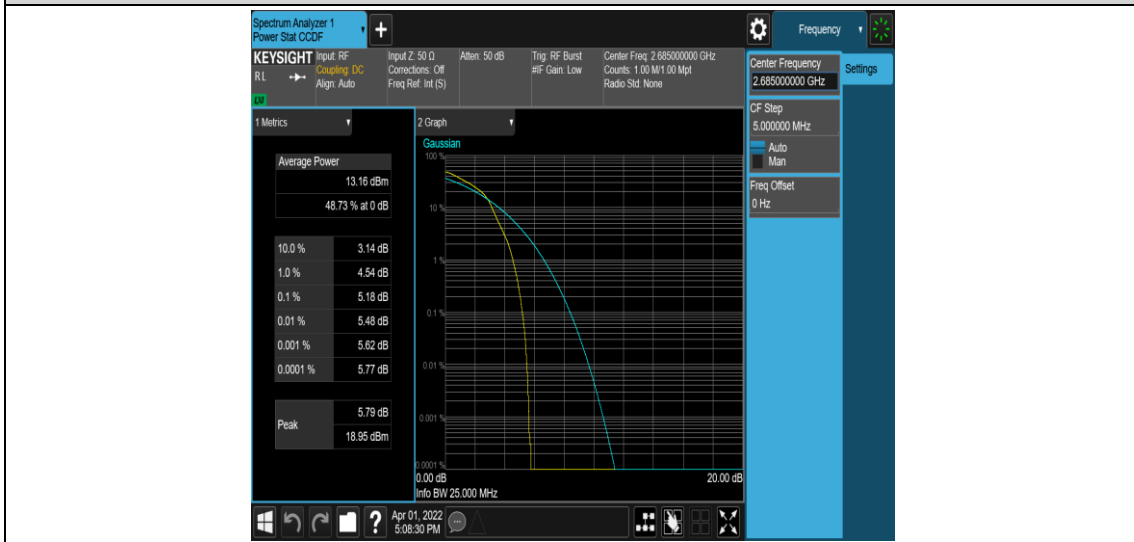

Band41-10MHz-16QAM-39700-1RB#0

Band41-10MHz-16QAM-39700-50RB#0

Band41-10MHz-16QAM-40620-1RB#0

Band41-10MHz-16QAM-40620-50RB#0

Band41-10MHz-16QAM-41540-1RB#0

Band41-10MHz-16QAM-41540-50RB#0

**Band41-15MHz-QPSK-39725-1RB#0**