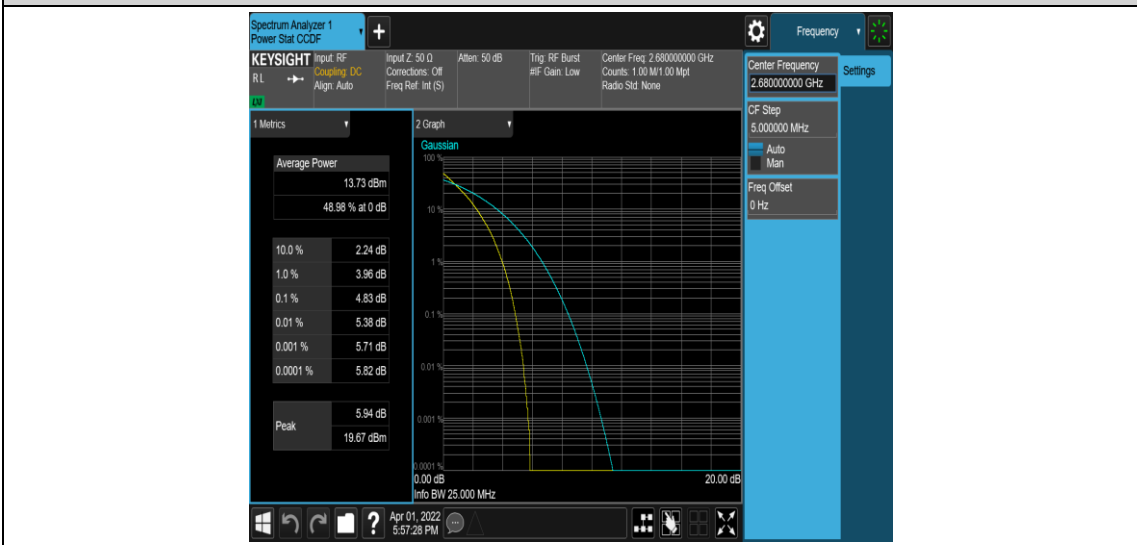

Band41-20MHz-QPSK-41490-100RB#0