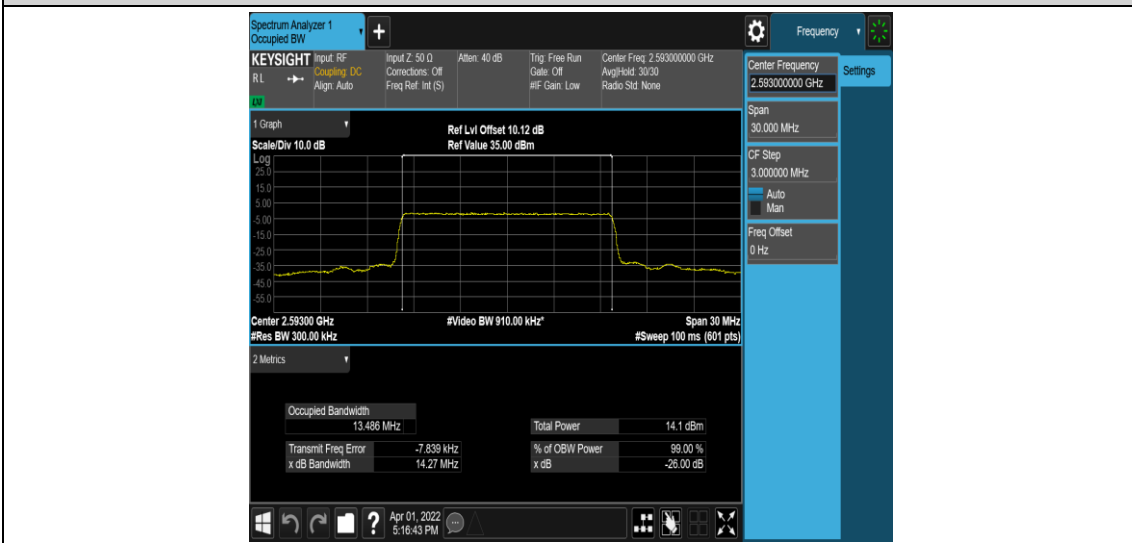

Band41-10MHz-16QAM-39700-50RB#0

Band41-10MHz-16QAM-40620-50RB#0

Band41-10MHz-16QAM-41540-50RB#0

Band41-15MHz-QPSK-39725-75RB#0

Band41-15MHz-QPSK-40620-75RB#0

Band41-15MHz-QPSK-41515-75RB#0

Band41-15MHz-16QAM-39725-75RB#0