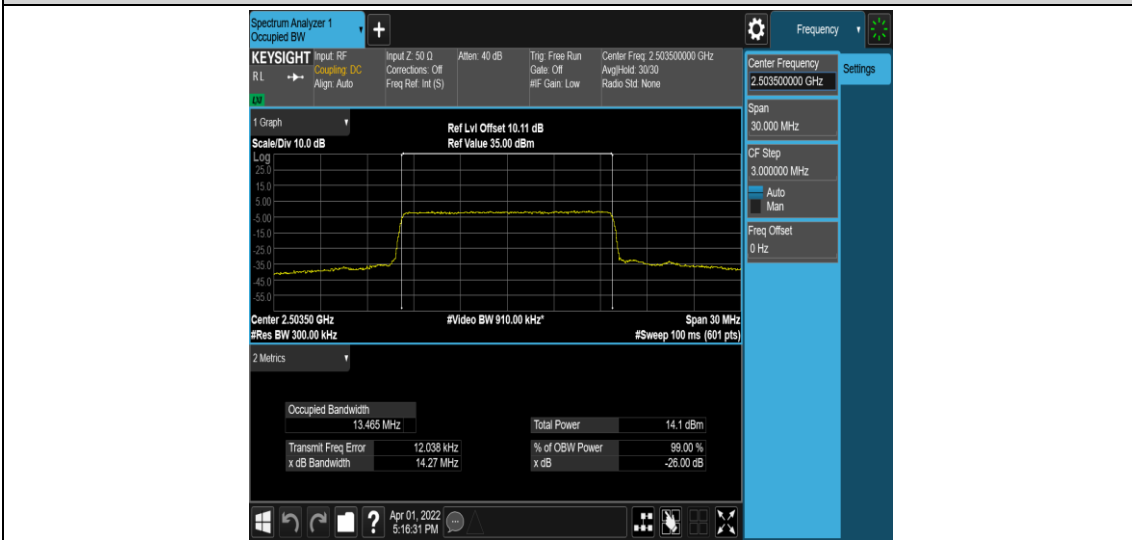

Band41-10MHz-16QAM-39700-50RB#0

Band41-10MHz-16QAM-40620-50RB#0

Band41-10MHz-16QAM-41540-50RB#0

Band41-15MHz-QPSK-39725-75RB#0

Band41-15MHz-QPSK-40620-75RB#0

Band41-15MHz-QPSK-41515-75RB#0

Band41-15MHz-16QAM-39725-75RB#0