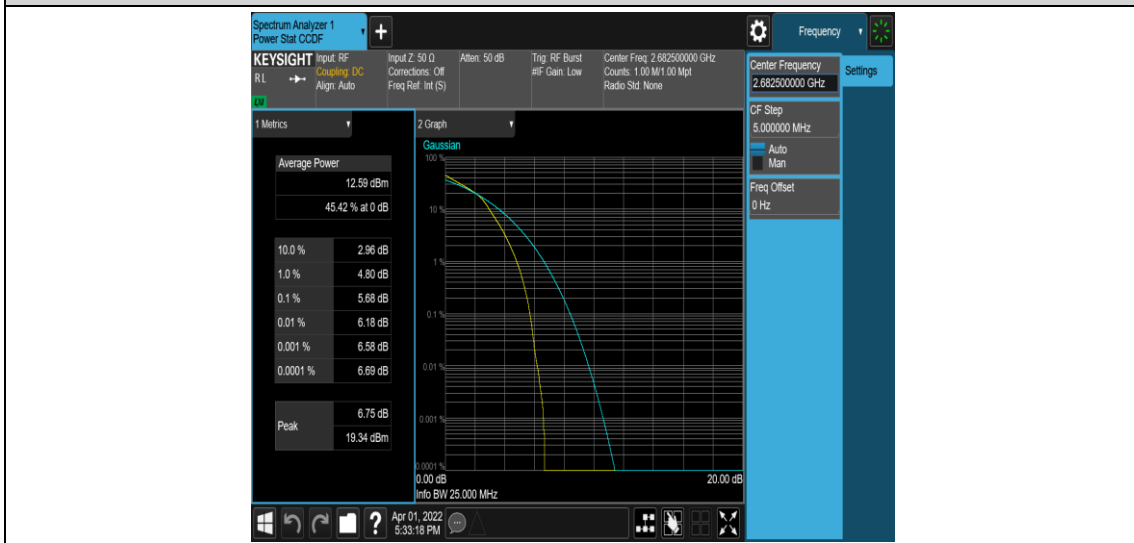

Band41-15MHz-16QAM-41515-75RB#0