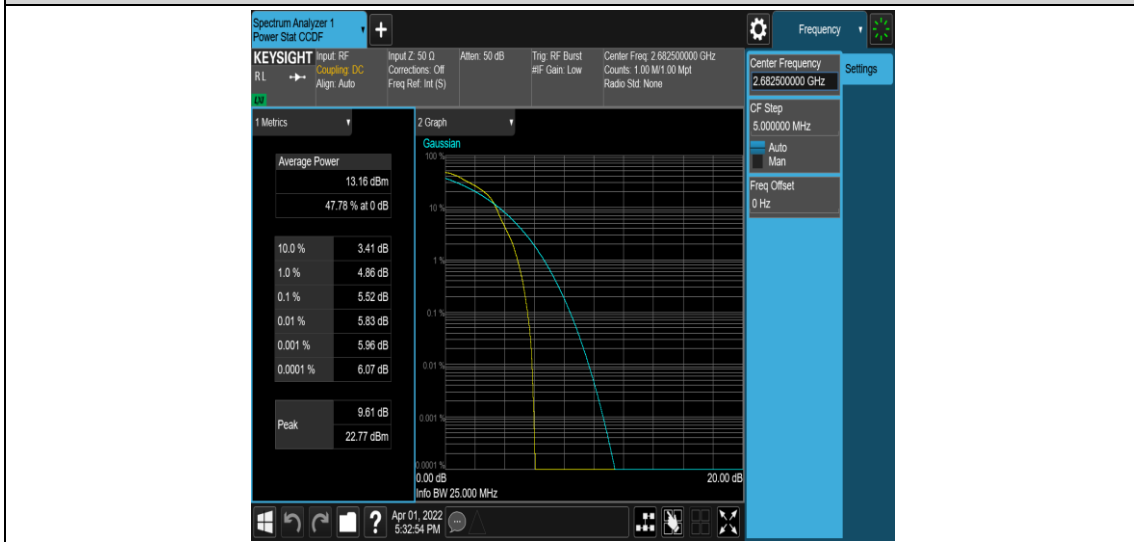

Band41-15MHz-16QAM-41515-1RB#0