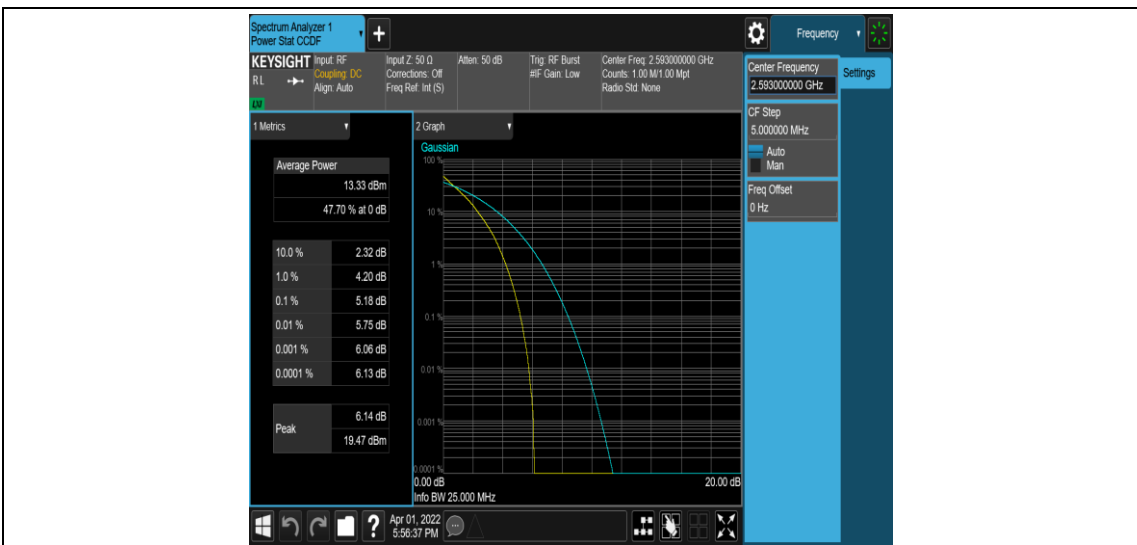

Band41-15MHz-16QAM-40620-1RB#0

Band41-15MHz-16QAM-40620-75RB#0

Band41-15MHz-16QAM-41515-1RB#0

Band41-15MHz-16QAM-41515-75RB#0

Band41-20MHz-QPSK-39750-1RB#0

Band41-20MHz-QPSK-39750-100RB#0

Band41-20MHz-QPSK-40620-1RB#0