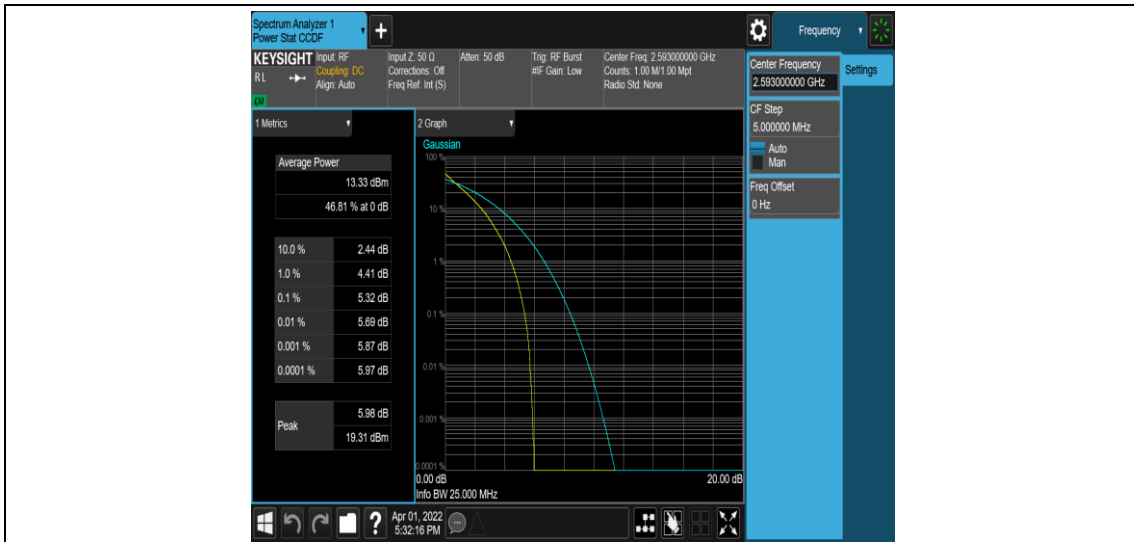

Band41-15MHz-QPSK-40620-75RB#0