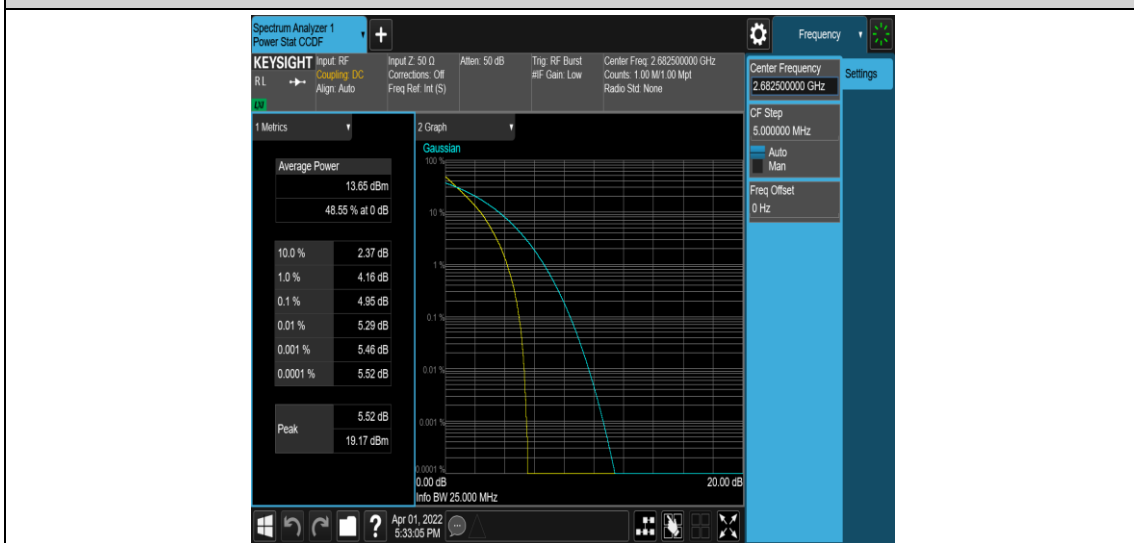

**Band41-15MHz-QPSK-39725-75RB#0**

**Band41-15MHz-QPSK-40620-1RB#0**

Band41-15MHz-QPSK-40620-75RB#0

Band41-15MHz-QPSK-41515-1RB#0

Band41-15MHz-QPSK-41515-75RB#0

Band41-15MHz-16QAM-39725-1RB#0

Band41-15MHz-16QAM-39725-75RB#0