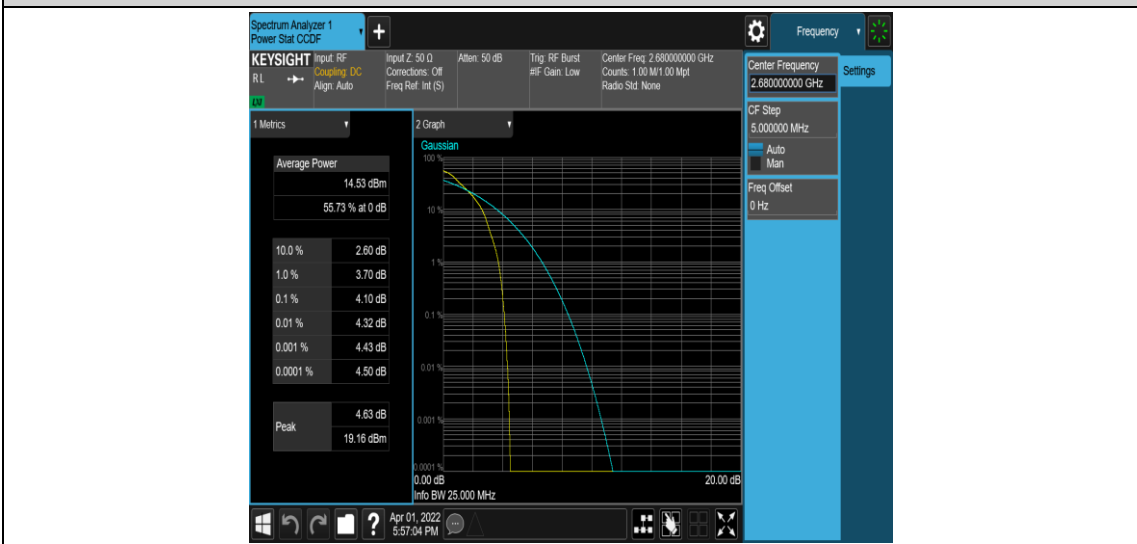

Band41-20MHz-QPSK-41490-1RB#0