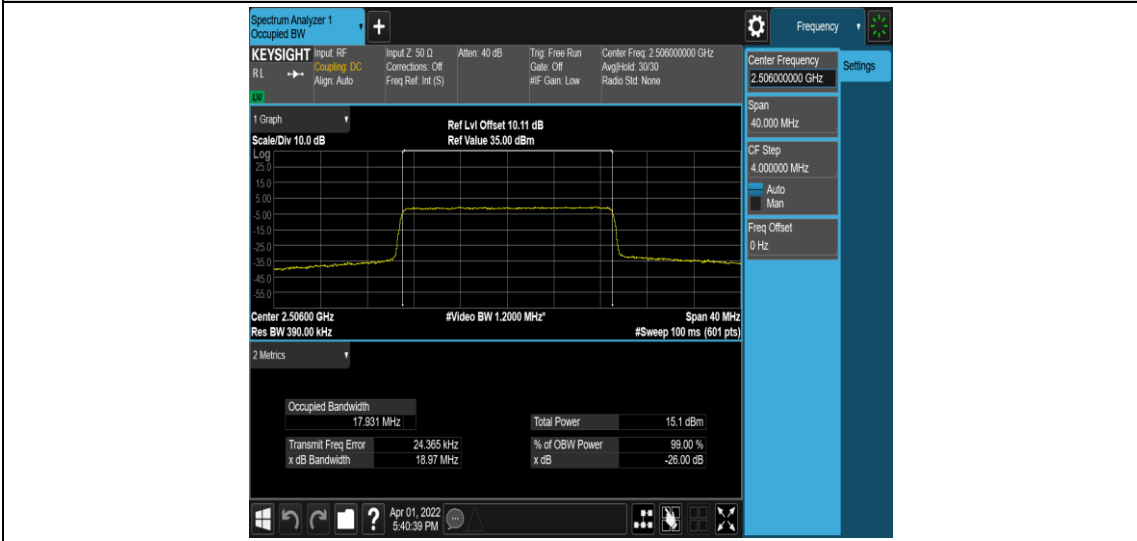

Band41-15MHz-16QAM-41515-75RB#0