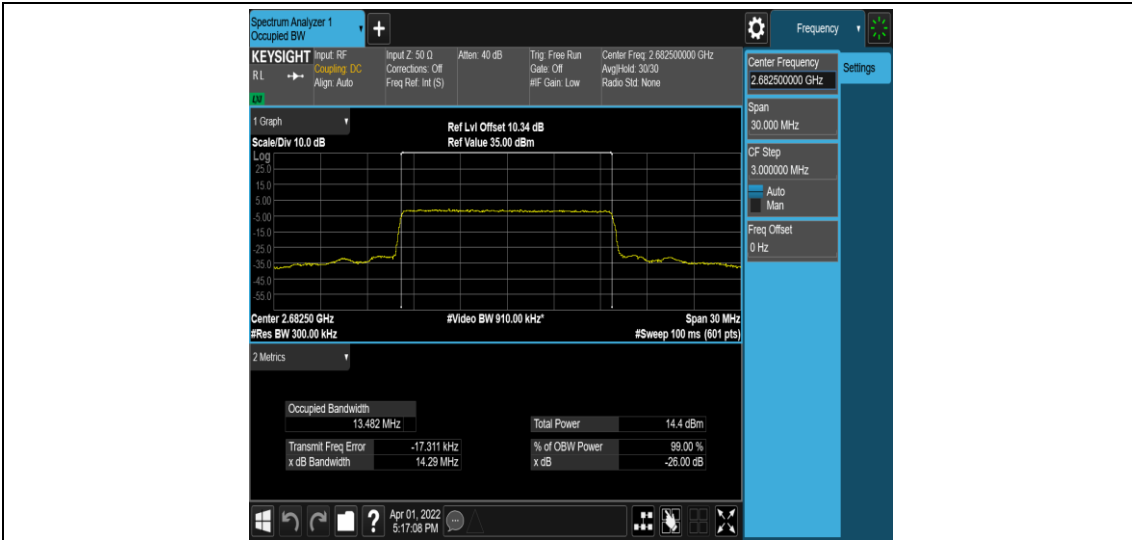

Band41-10MHz-16QAM-39700-50RB#0

Band41-10MHz-16QAM-40620-50RB#0

Band41-10MHz-16QAM-41540-50RB#0

Band41-15MHz-QPSK-39725-75RB#0

Band41-15MHz-QPSK-40620-75RB#0

Band41-15MHz-QPSK-41515-75RB#0

Band41-15MHz-16QAM-39725-75RB#0