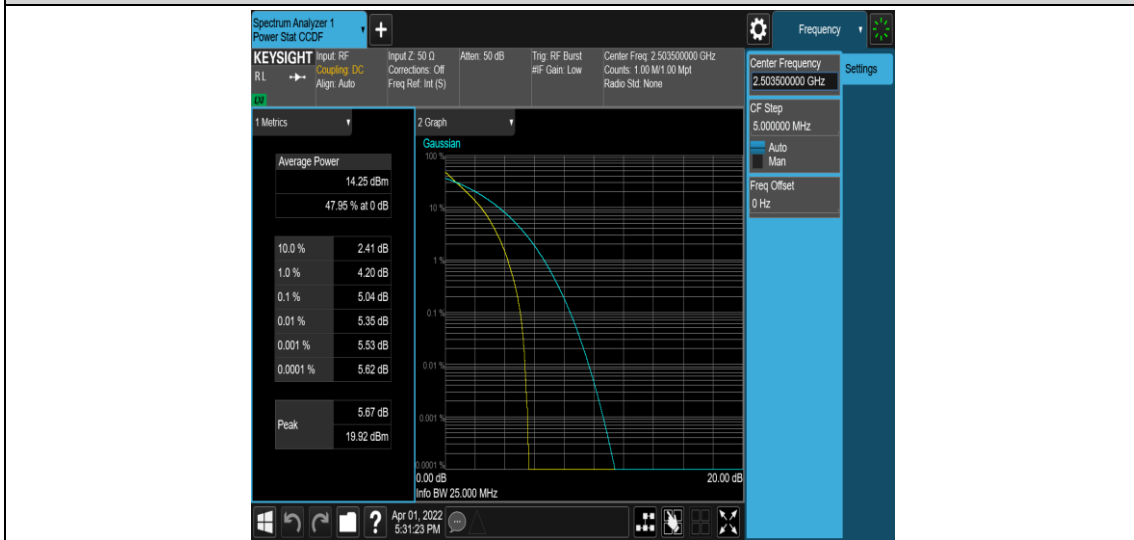

Band41-10MHz-16QAM-39700-1RB#0

Band41-10MHz-16QAM-39700-50RB#0

Band41-10MHz-16QAM-40620-1RB#0

Band41-10MHz-16QAM-40620-50RB#0

Band41-10MHz-16QAM-41540-1RB#0

Band41-10MHz-16QAM-41540-50RB#0

**Band41-15MHz-QPSK-39725-1RB#0**