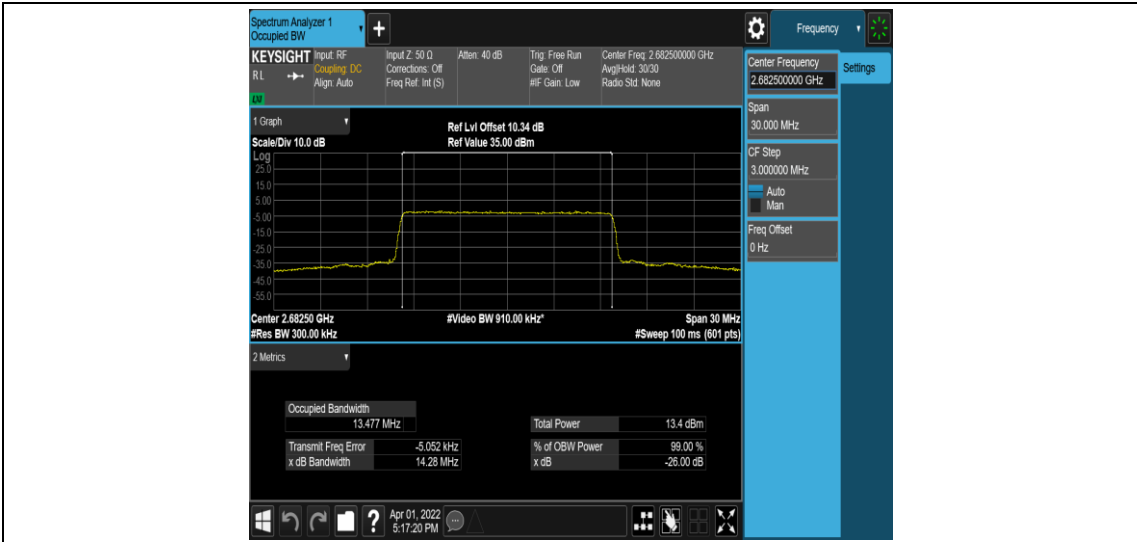

Band41-15MHz-16QAM-40620-75RB#0