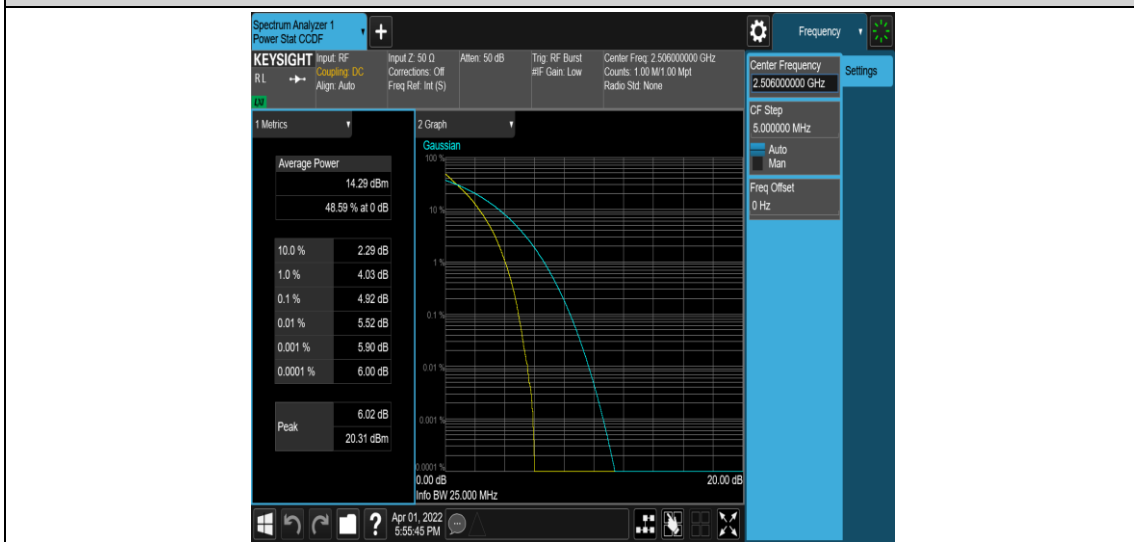

Band41-15MHz-16QAM-40620-1RB#0

Band41-15MHz-16QAM-40620-75RB#0

Band41-15MHz-16QAM-41515-1RB#0

Band41-15MHz-16QAM-41515-75RB#0

Band41-20MHz-QPSK-39750-1RB#0

Band41-20MHz-QPSK-39750-100RB#0

Band41-20MHz-QPSK-40620-1RB#0