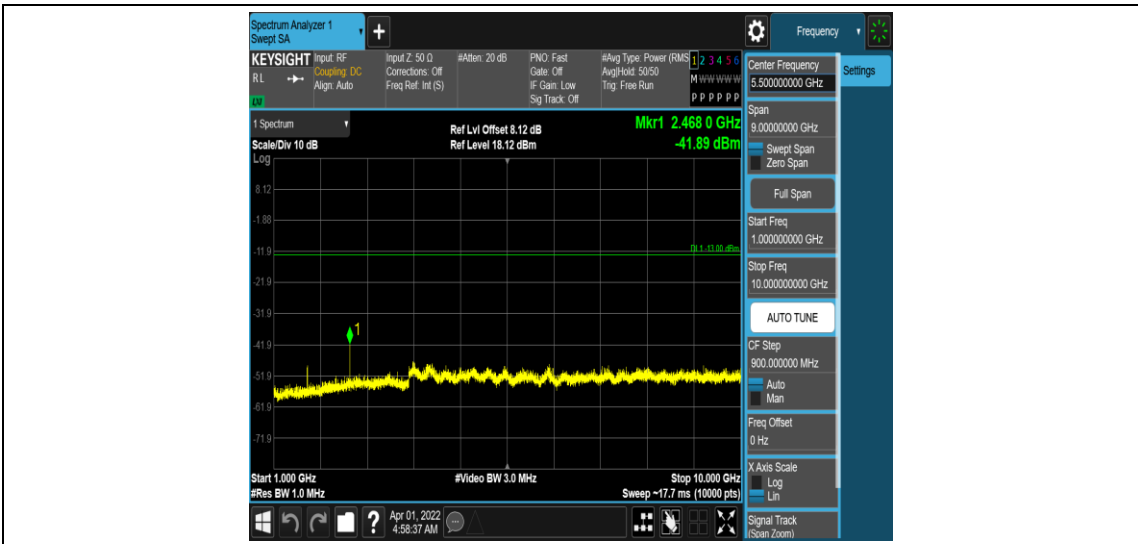

Band26-1.4MHz-16QAM-26740-1RB#0-Range4:1000~10000MHz

Band26-1.4MHz-16QAM-26783-1RB#0-Range1:0.009~0.15MHz

Band26-1.4MHz-16QAM-26783-1RB#0-Range2:0.15~30MHz

Band26-1.4MHz-16QAM-26783-1RB#0-Range3:30~1000MHz