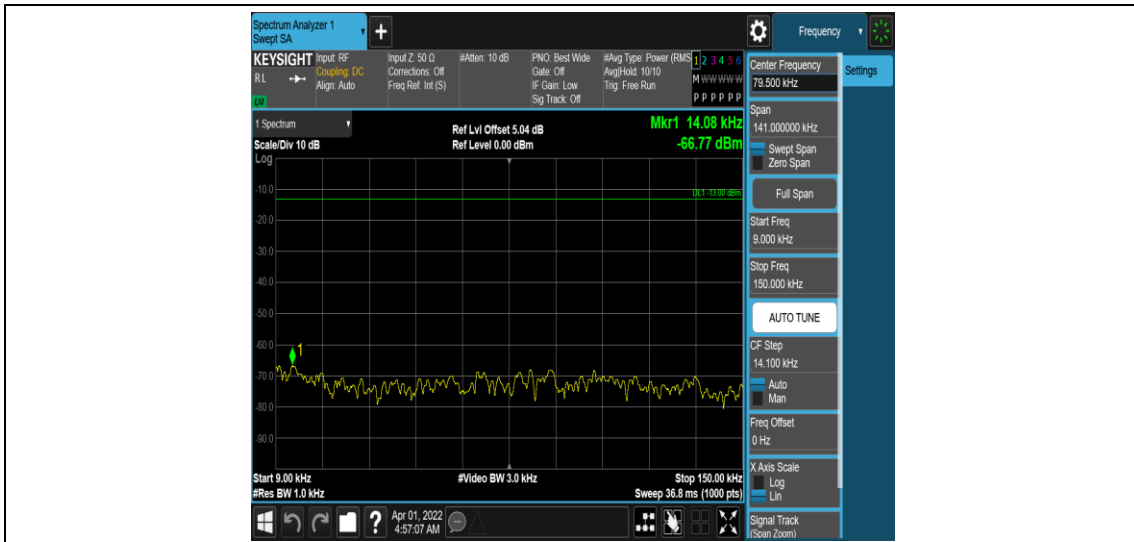

Band26-1.4MHz-QPSK-26783-1RB#0-Range1:0.009~0.15MHz