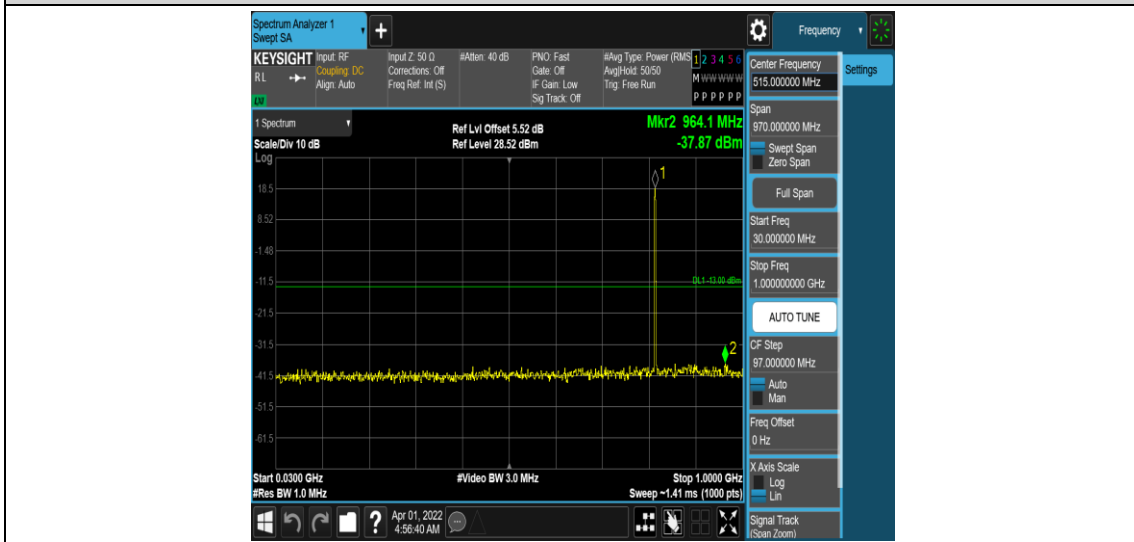

Band26-1.4MHz-16QAM-26740-1RB#0-Range3:30~1000MHz