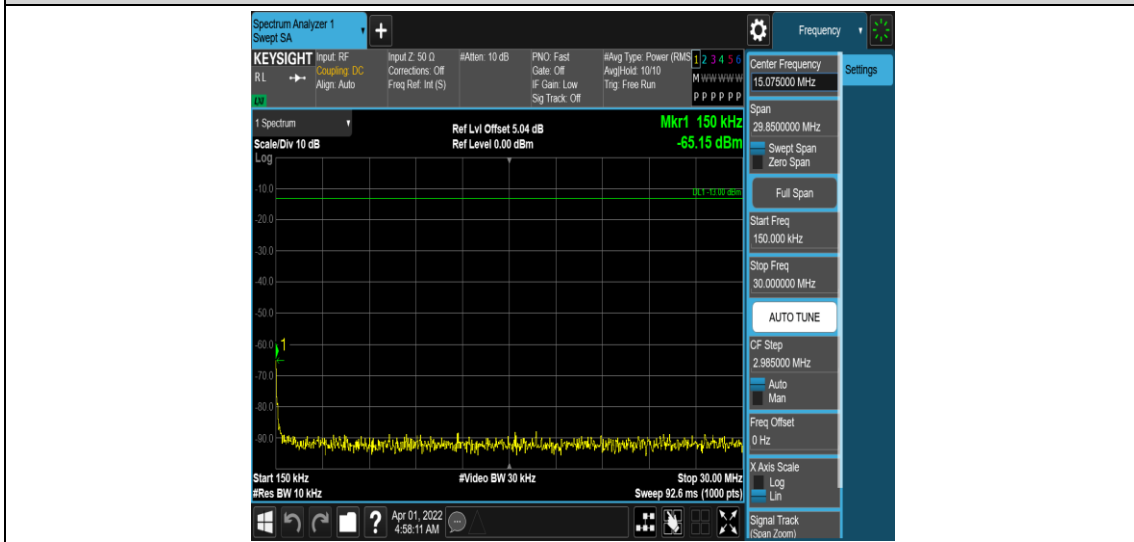

Band26-1.4MHz-16QAM-26783-1RB#0-Range2:0.15~30MHz