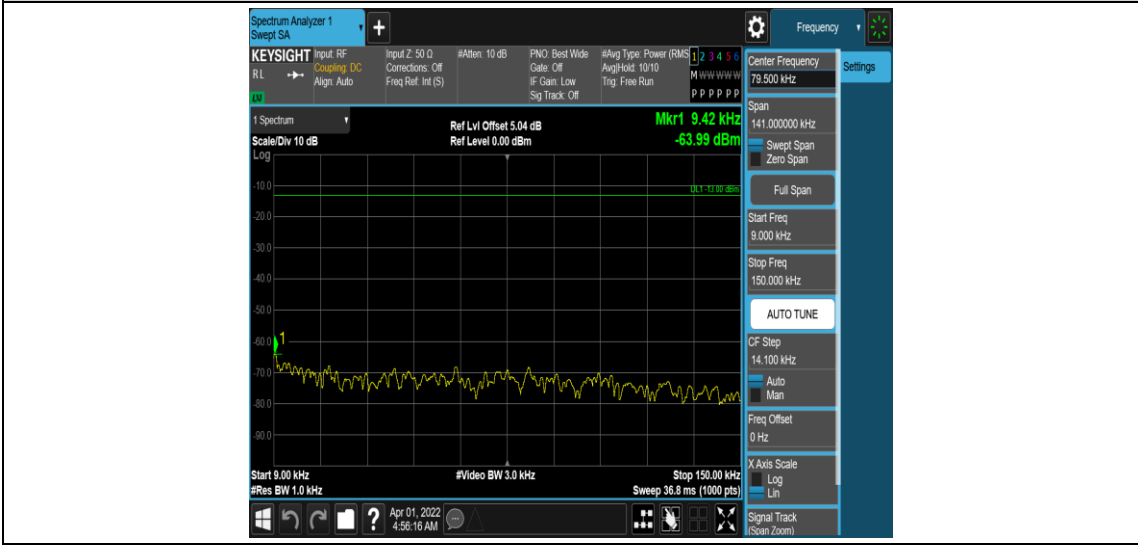

Band26-1.4MHz-16QAM-26740-1RB#0-Range1:0.009~0.15MHz