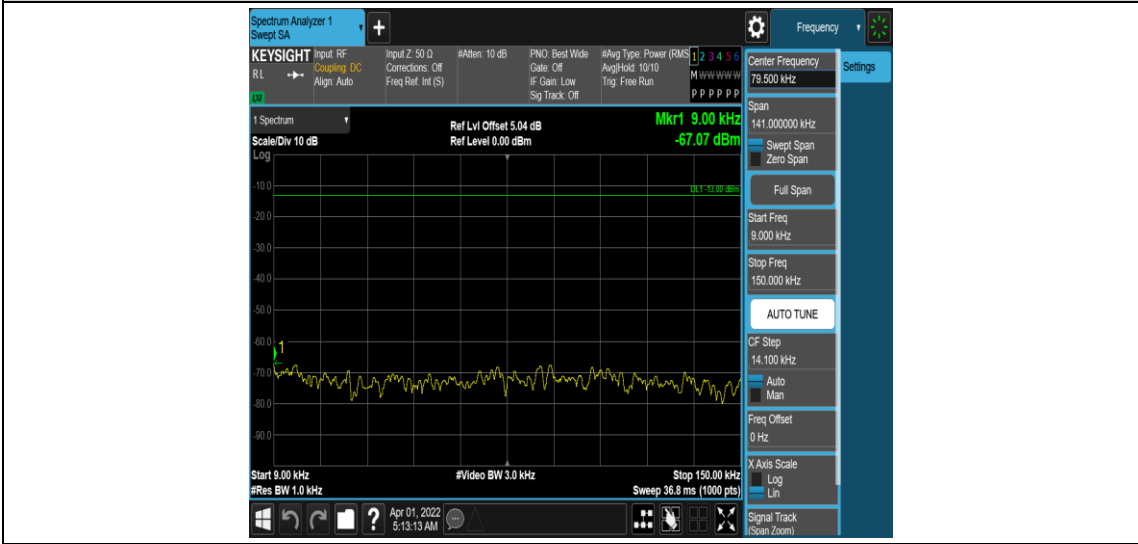

Band26-3MHz-QPSK-26705-1RB#0-Range1:0.009~0.15MHz