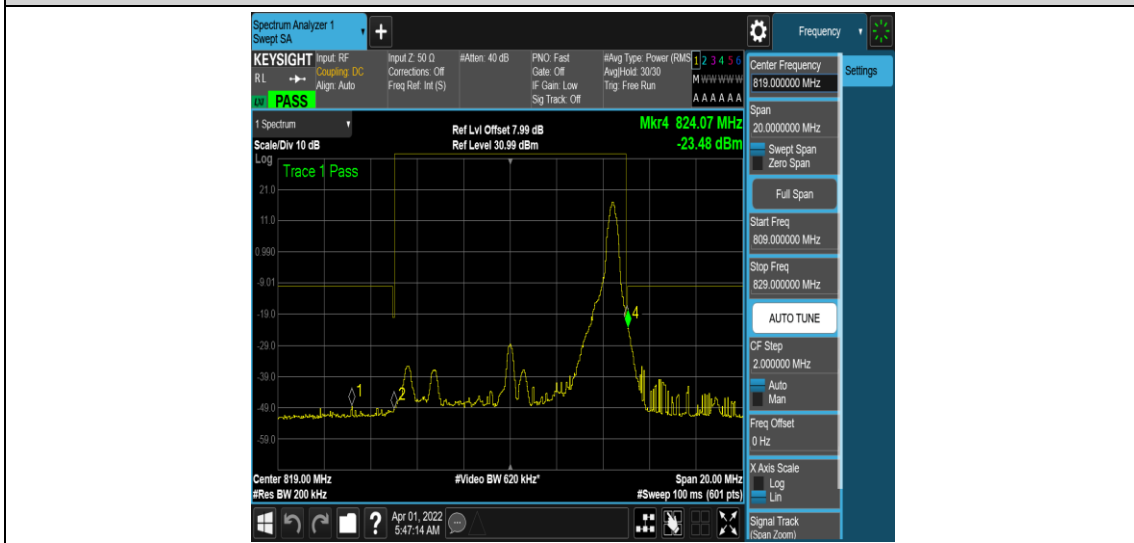

Band26-10MHz-16QAM-26740-1RB#0