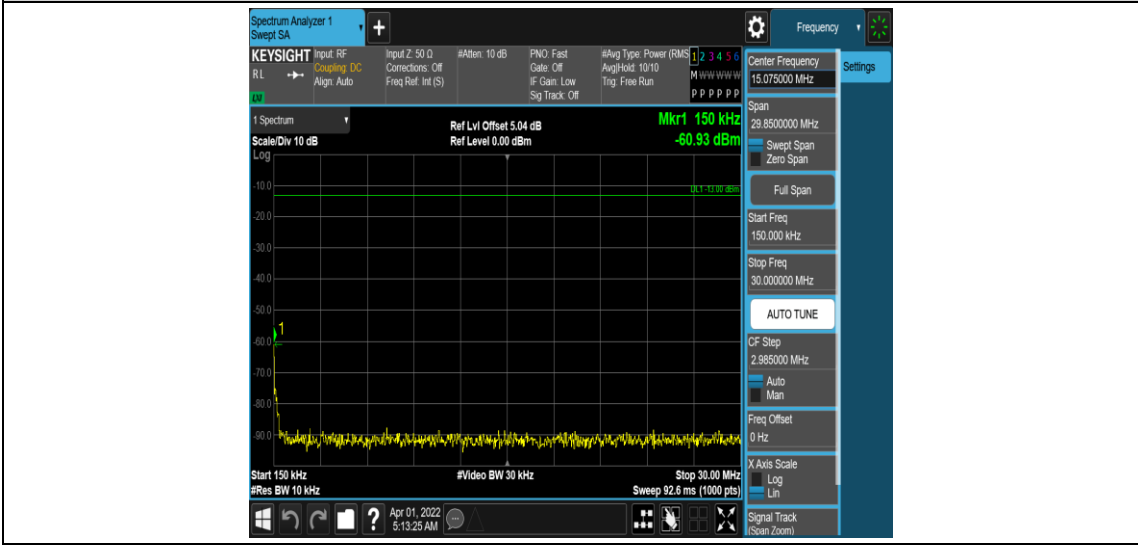

Band26-3MHz-QPSK-26705-1RB#0-Range2:0.15~30MHz