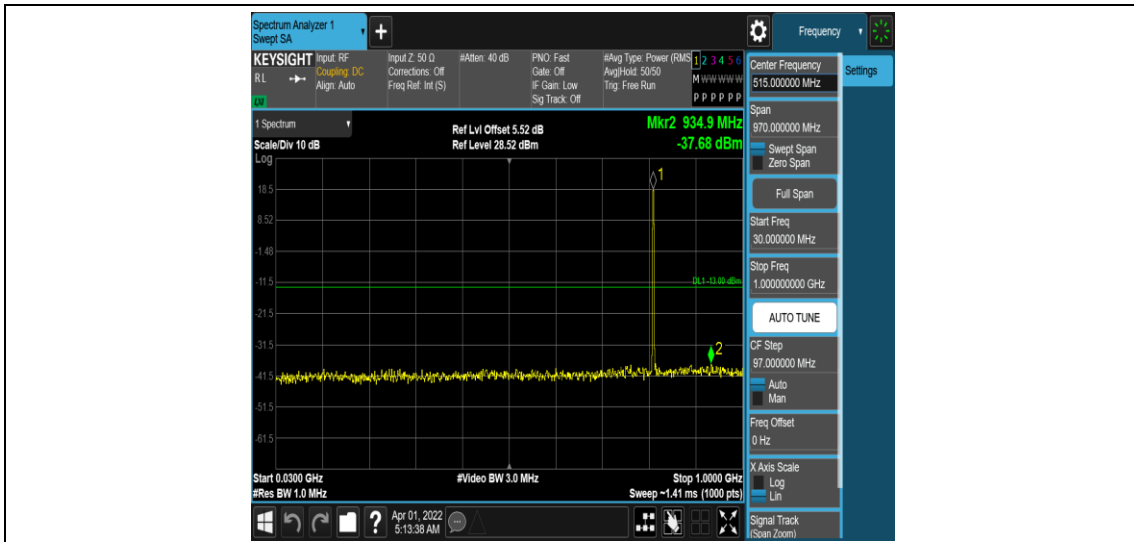

Band26-3MHz-QPSK-26705-1RB#0-Range3:30~1000MHz