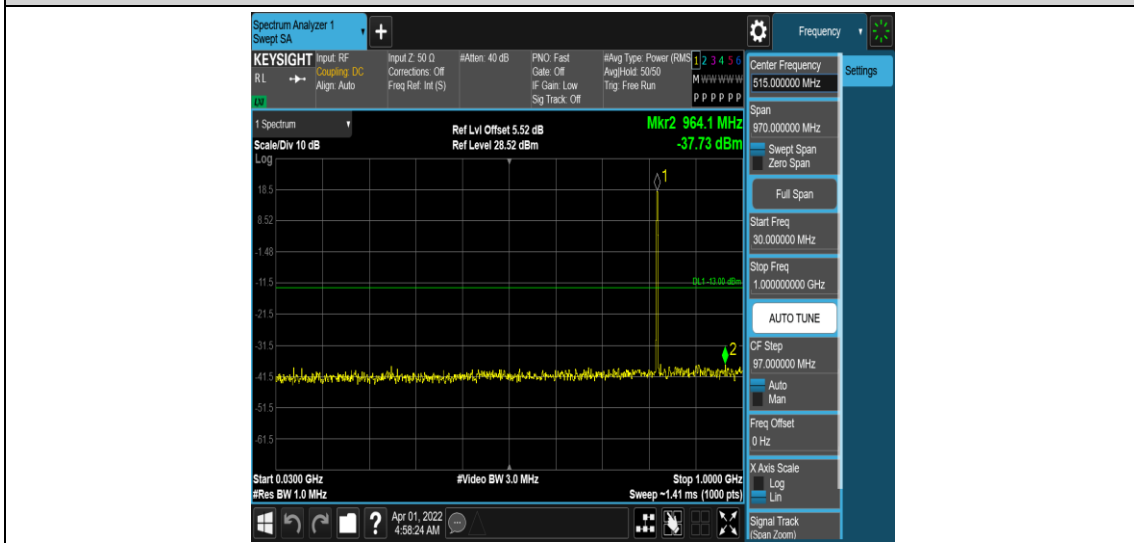

Band26-1.4MHz-16QAM-26783-1RB#0-Range3:30~1000MHz