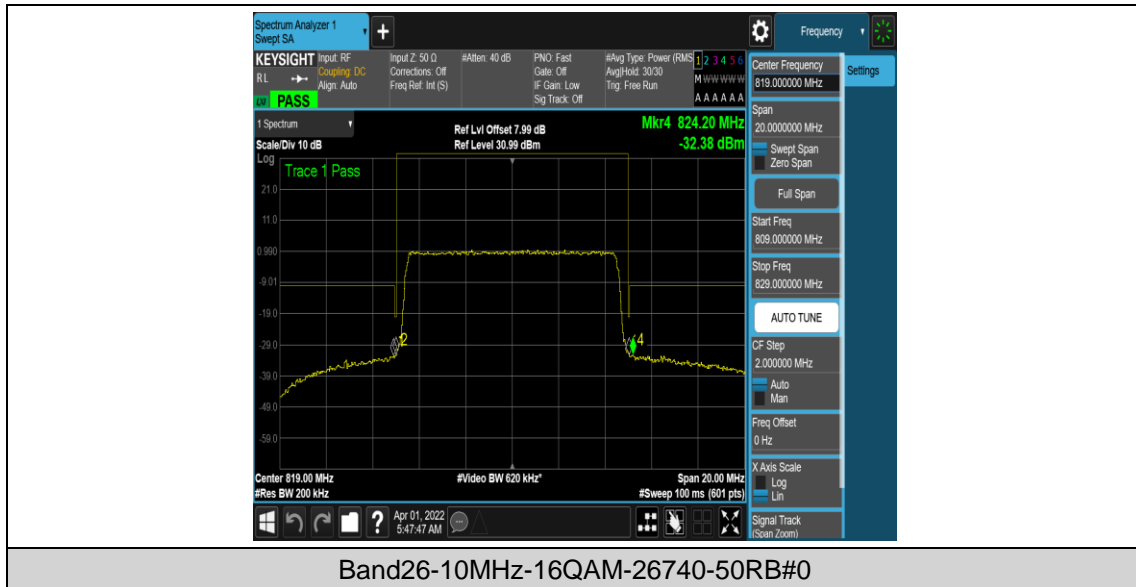

Appendix E: Conducted Spurious Emission

Test Result

Band	Bandwidth	Modulation	Channel	RB Configuration	Frequency Range	Verdict
Band26	1.4MHz	QPSK	26697	1RB#0	Range1:0.009~0.15MHz	PASS
Band26	1.4MHz	QPSK	26697	1RB#0	Range2:0.15~30MHz	PASS
Band26	1.4MHz	QPSK	26697	1RB#0	Range3:30~1000MHz	PASS
Band26	1.4MHz	QPSK	26697	1RB#0	Range4:1000~10000MHz	PASS
Band26	1.4MHz	QPSK	26740	1RB#0	Range1:0.009~0.15MHz	PASS
Band26	1.4MHz	QPSK	26740	1RB#0	Range2:0.15~30MHz	PASS
Band26	1.4MHz	QPSK	26740	1RB#0	Range3:30~1000MHz	PASS
Band26	1.4MHz	QPSK	26740	1RB#0	Range4:1000~10000MHz	PASS
Band26	1.4MHz	QPSK	26783	1RB#0	Range1:0.009~0.15MHz	PASS
Band26	1.4MHz	QPSK	26783	1RB#0	Range2:0.15~30MHz	PASS
Band26	1.4MHz	QPSK	26783	1RB#0	Range3:30~1000MHz	PASS
Band26	1.4MHz	QPSK	26783	1RB#0	Range4:1000~10000MHz	PASS
Band26	1.4MHz	16QAM	26697	1RB#0	Range1:0.009~0.15MHz	PASS
Band26	1.4MHz	16QAM	26697	1RB#0	Range2:0.15~30MHz	PASS
Band26	1.4MHz	16QAM	26697	1RB#0	Range3:30~1000MHz	PASS
Band26	1.4MHz	16QAM	26697	1RB#0	Range4:1000~10000MHz	PASS
Band26	1.4MHz	16QAM	26740	1RB#0	Range1:0.009~0.15MHz	PASS
Band26	1.4MHz	16QAM	26740	1RB#0	Range2:0.15~30MHz	PASS
Band26	1.4MHz	16QAM	26740	1RB#0	Range3:30~1000MHz	PASS
Band26	1.4MHz	16QAM	26740	1RB#0	Range4:1000~10000MHz	PASS
Band26	1.4MHz	16QAM	26783	1RB#0	Range1:0.009~0.15MHz	PASS
Band26	1.4MHz	16QAM	26783	1RB#0	Range2:0.15~30MHz	PASS
Band26	1.4MHz	16QAM	26783	1RB#0	Range3:30~1000MHz	PASS
Band26	1.4MHz	16QAM	26783	1RB#0	Range4:1000~10000MHz	PASS
Band26	3MHz	QPSK	26705	1RB#0	Range1:0.009~0.15MHz	PASS
Band26	3MHz	QPSK	26705	1RB#0	Range2:0.15~30MHz	PASS
Band26	3MHz	QPSK	26705	1RB#0	Range3:30~1000MHz	PASS
Band26	3MHz	QPSK	26705	1RB#0	Range4:1000~10000MHz	PASS
Band26	3MHz	QPSK	26740	1RB#0	Range1:0.009~0.15MHz	PASS
Band26	3MHz	QPSK	26740	1RB#0	Range2:0.15~30MHz	PASS
Band26	3MHz	QPSK	26740	1RB#0	Range3:30~1000MHz	PASS
Band26	3MHz	QPSK	26740	1RB#0	Range4:1000~10000MHz	PASS
Band26	3MHz	QPSK	26775	1RB#0	Range1:0.009~0.15MHz	PASS
Band26	3MHz	QPSK	26775	1RB#0	Range2:0.15~30MHz	PASS
Band26	3MHz	QPSK	26775	1RB#0	Range3:30~1000MHz	PASS