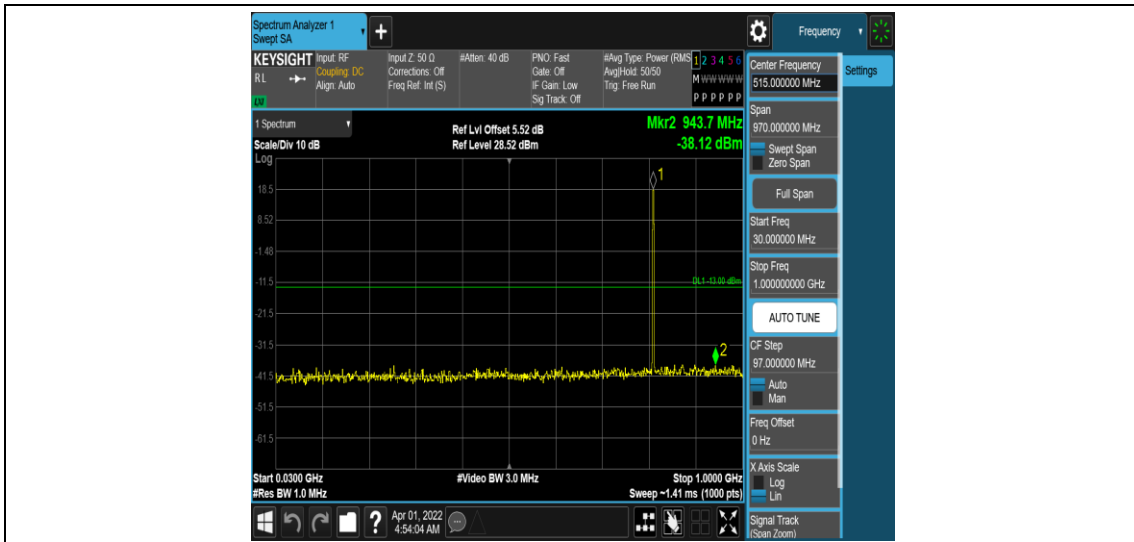

Band26-1.4MHz-QPSK-26697-1RB#0-Range3:30~1000MHz