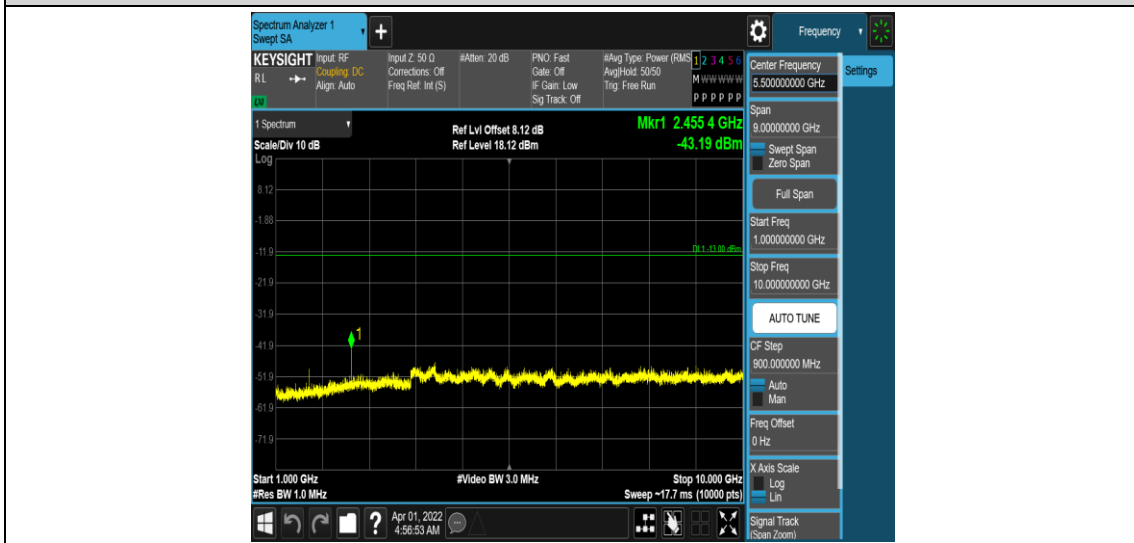

Band26-1.4MHz-16QAM-26697-1RB#0-Range4:1000~10000MHz

Band26-1.4MHz-16QAM-26740-1RB#0-Range1:0.009~0.15MHz

Band26-1.4MHz-16QAM-26740-1RB#0-Range2:0.15~30MHz

Band26-1.4MHz-16QAM-26740-1RB#0-Range3:30~1000MHz