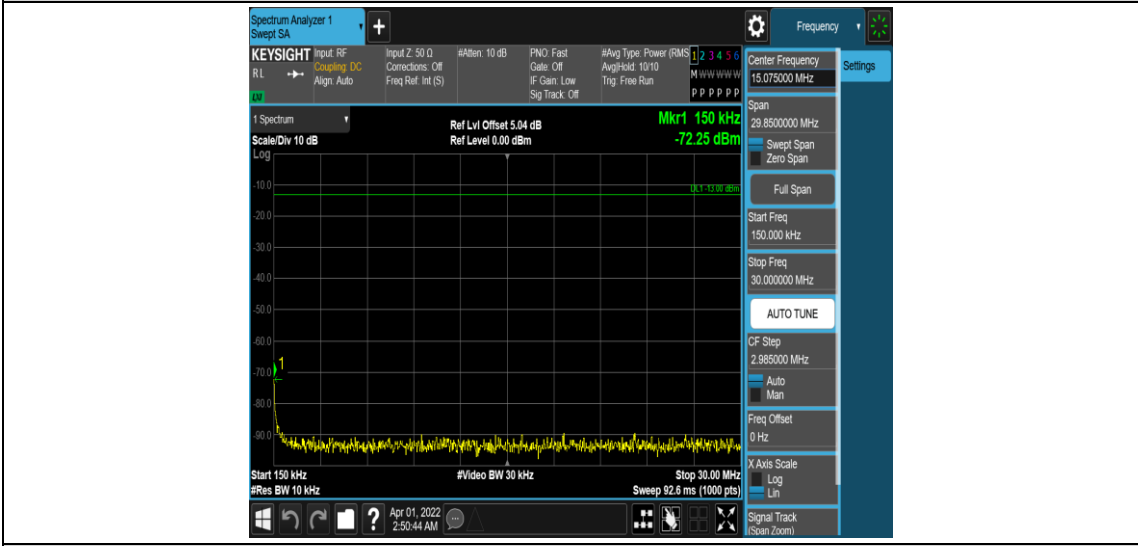

Band25-1.4MHz-16QAM-26683-1RB#0-Range1:0.009~0.15MHz

Band25-1.4MHz-16QAM-26683-1RB#0-Range2:0.15~30MHz