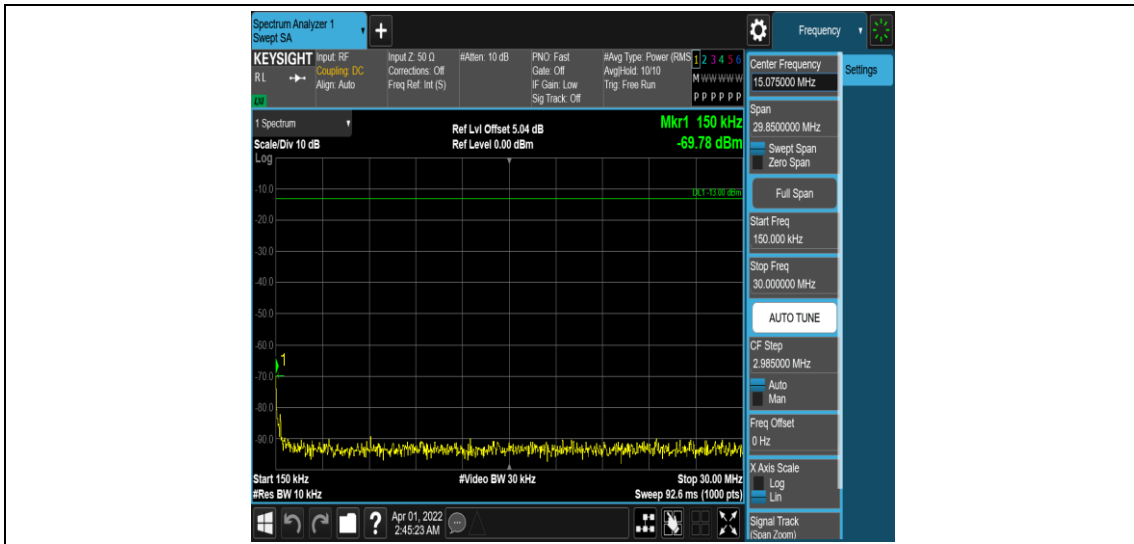

Band25-1.4MHz-QPSK-26047-1RB#0-Range2:0.15~30MHz