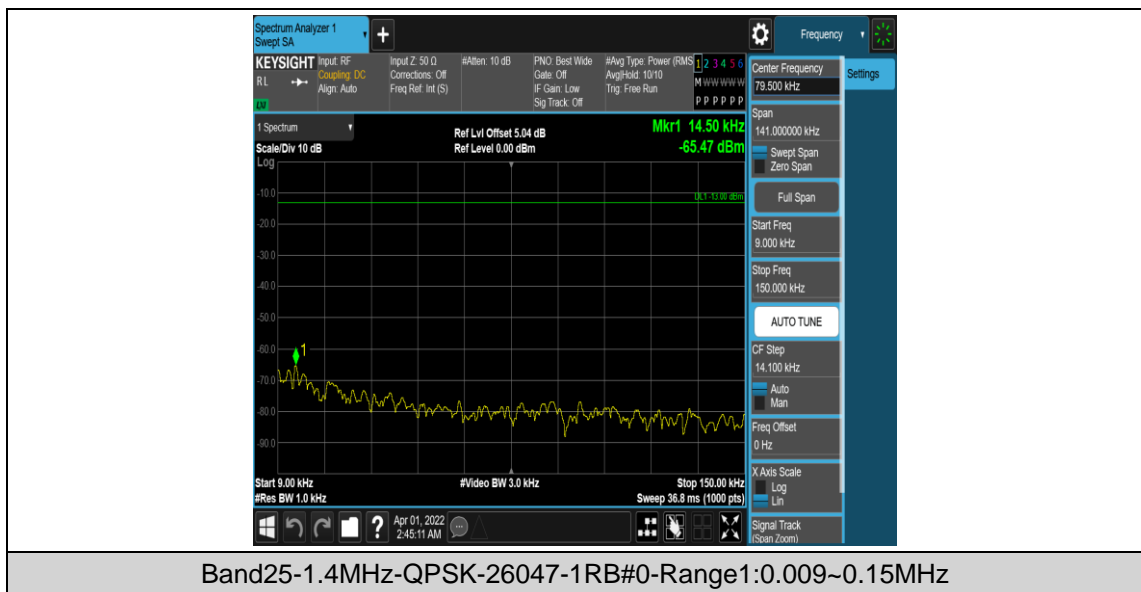

Band25	20MHz	QPSK	26590	1RB#0	Range3:30~1000MHz	PASS
Band25	20MHz	QPSK	26590	1RB#0	Range4:1000~2000MHz	PASS
Band25	20MHz	QPSK	26590	1RB#0	Range5:2000~20000MHz	PASS
Band25	20MHz	16QAM	26140	1RB#0	Range1:0.009~0.15MHz	PASS
Band25	20MHz	16QAM	26140	1RB#0	Range2:0.15~30MHz	PASS
Band25	20MHz	16QAM	26140	1RB#0	Range3:30~1000MHz	PASS
Band25	20MHz	16QAM	26140	1RB#0	Range4:1000~2000MHz	PASS
Band25	20MHz	16QAM	26140	1RB#0	Range5:2000~20000MHz	PASS
Band25	20MHz	16QAM	26365	1RB#0	Range1:0.009~0.15MHz	PASS
Band25	20MHz	16QAM	26365	1RB#0	Range2:0.15~30MHz	PASS
Band25	20MHz	16QAM	26365	1RB#0	Range3:30~1000MHz	PASS
Band25	20MHz	16QAM	26365	1RB#0	Range4:1000~2000MHz	PASS
Band25	20MHz	16QAM	26365	1RB#0	Range5:2000~20000MHz	PASS
Band25	20MHz	16QAM	26590	1RB#0	Range1:0.009~0.15MHz	PASS
Band25	20MHz	16QAM	26590	1RB#0	Range2:0.15~30MHz	PASS
Band25	20MHz	16QAM	26590	1RB#0	Range3:30~1000MHz	PASS
Band25	20MHz	16QAM	26590	1RB#0	Range4:1000~2000MHz	PASS
Band25	20MHz	16QAM	26590	1RB#0	Range5:2000~20000MHz	PASS

Test Graphs