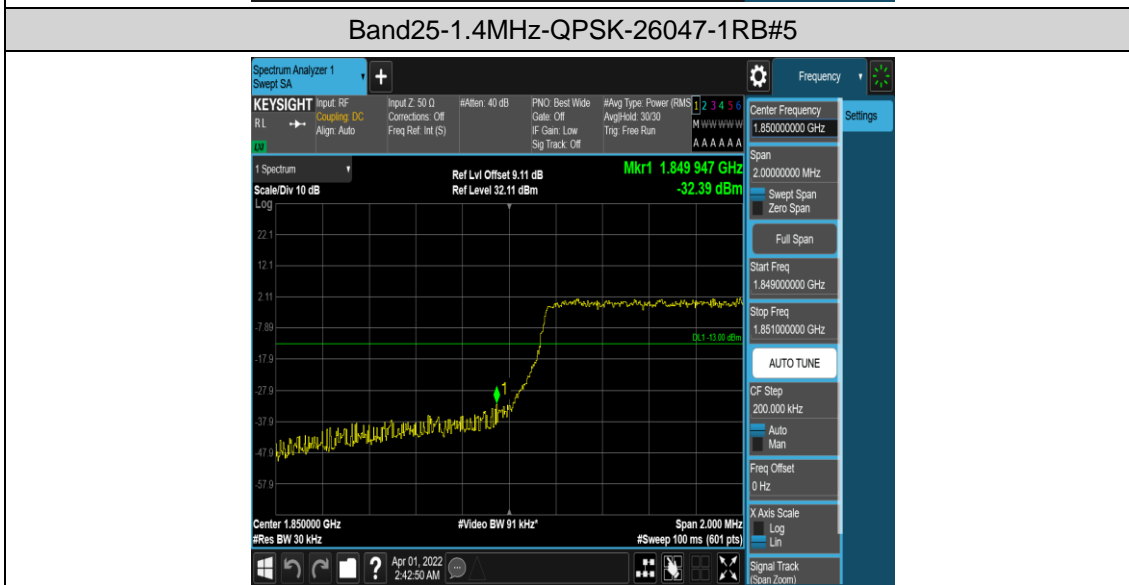

Test Graphs