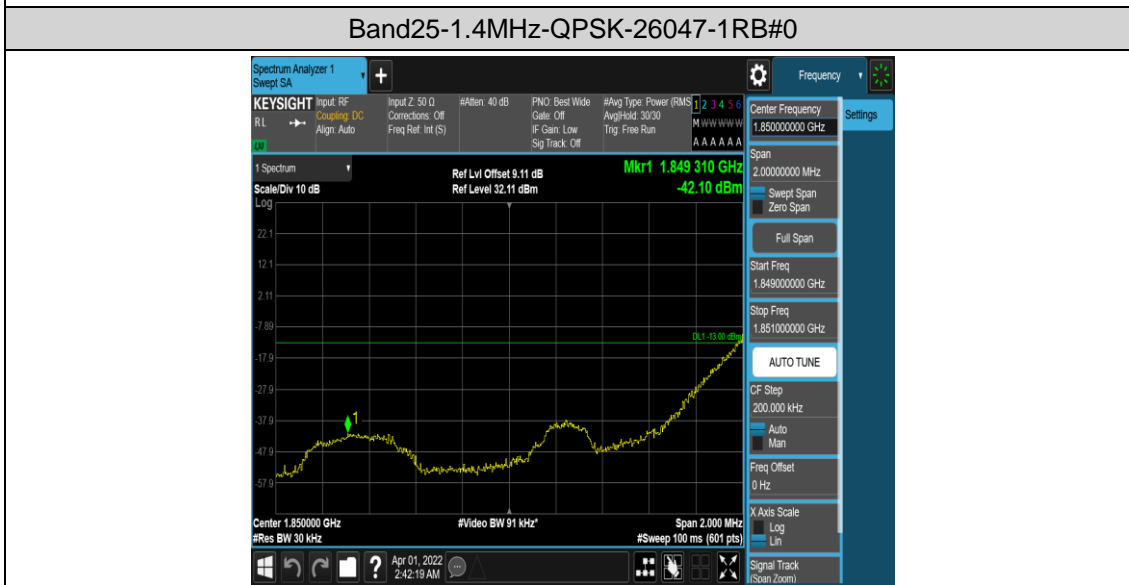

Test Graphs