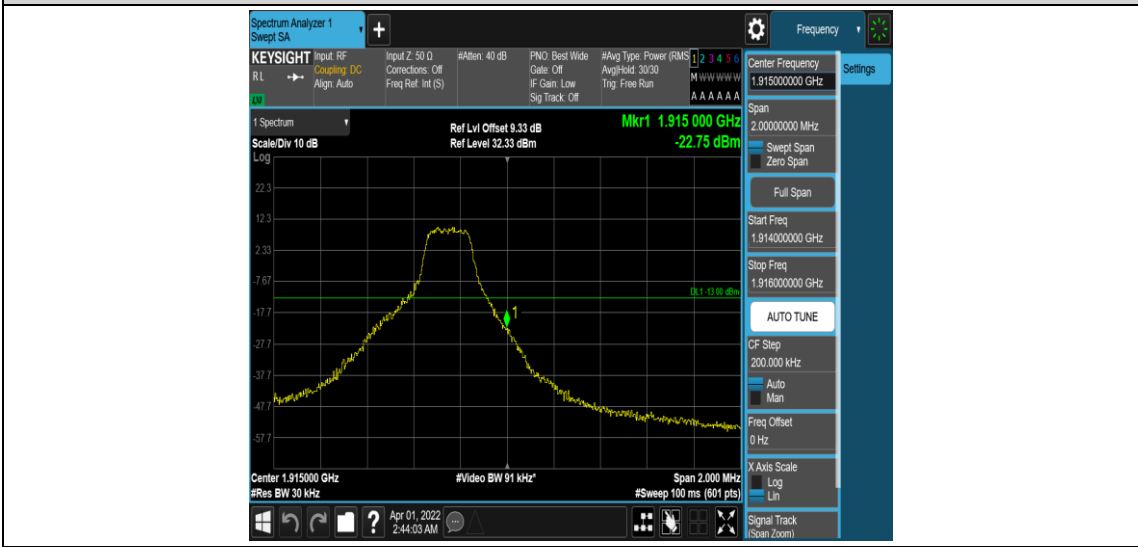

Band25-1.4MHz-QPSK-26683-1RB#0