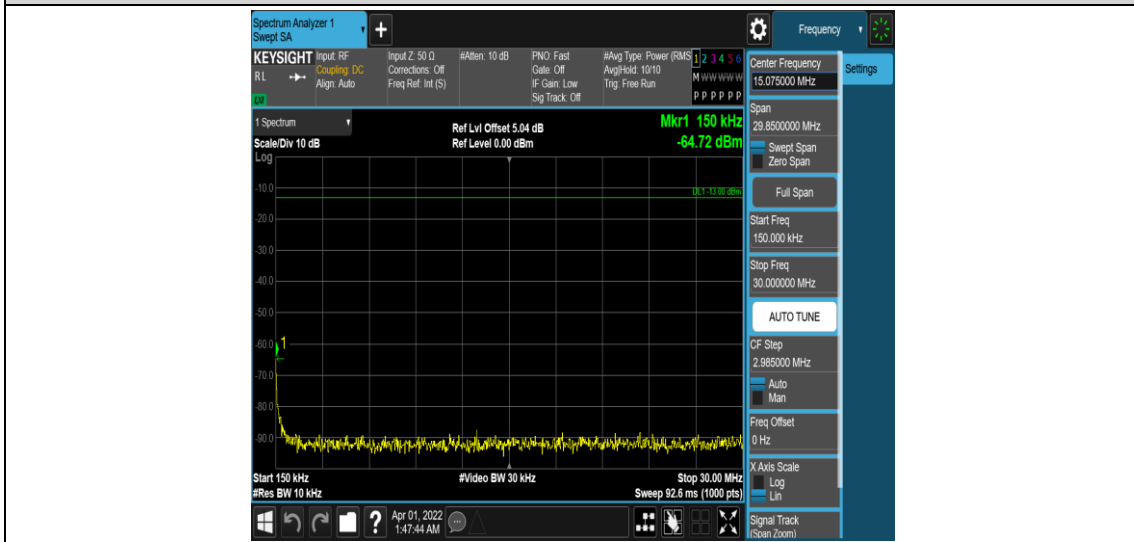

Band13-10MHz-16QAM-23230-1RB#0-Range1:0.009~0.15MHz