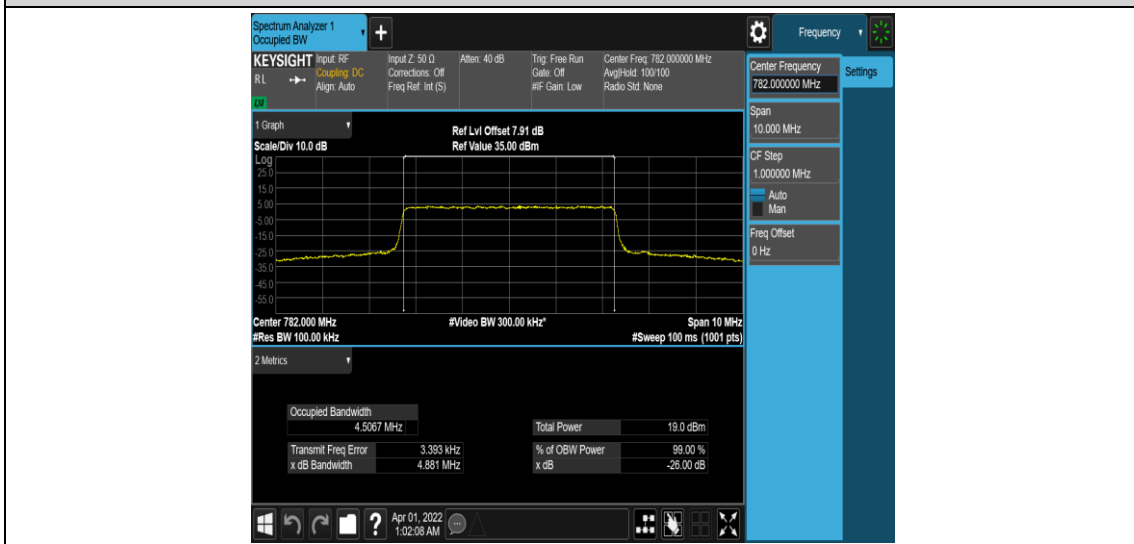

Test Graphs