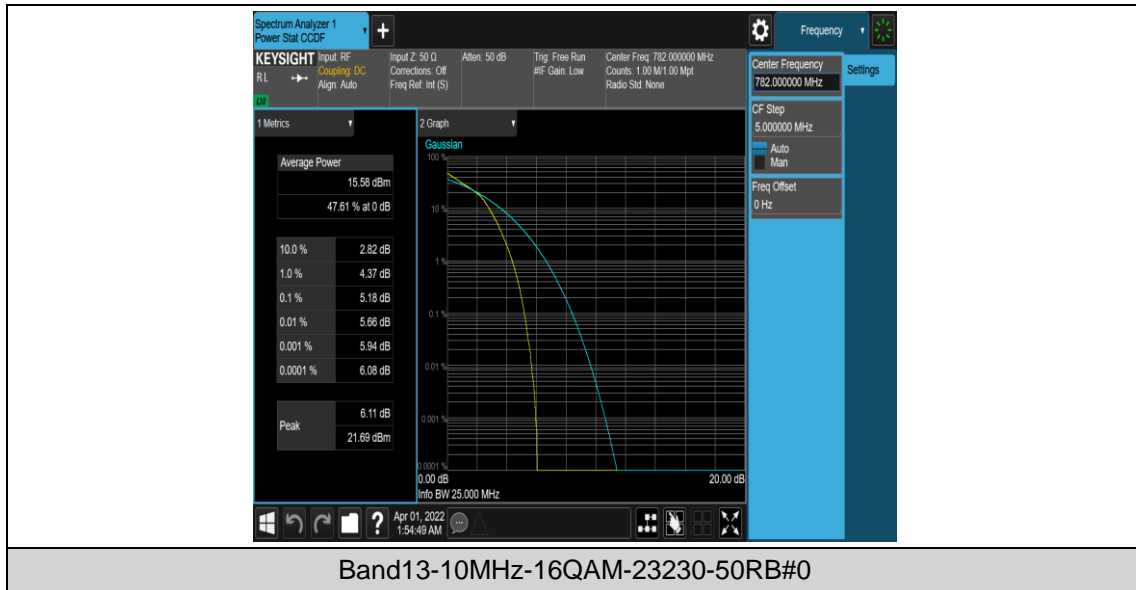

Band13-5MHz-16QAM-23255-25RB#0

Band13-10MHz-QPSK-23230-1RB#0

Band13-10MHz-QPSK-23230-50RB#0

Band13-10MHz-16QAM-23230-1RB#0

Appendix C: 26dB Bandwidth and Occupied Bandwidth

Test Result

Band	Bandwidth	Modulation	Channel	RB Configuration	Occupied Bandwidth (MHz)	26dB Bandwidth (MHz)	Verdict
Band13	5MHz	QPSK	23205	25RB#0	4.4995	4.868	PASS
Band13	5MHz	QPSK	23230	25RB#0	4.5067	4.881	PASS
Band13	5MHz	QPSK	23255	25RB#0	4.5073	4.831	PASS
Band13	5MHz	16QAM	23205	25RB#0	4.5089	4.876	PASS
Band13	5MHz	16QAM	23230	25RB#0	4.5086	4.879	PASS
Band13	5MHz	16QAM	23255	25RB#0	4.5077	4.835	PASS
Band13	10MHz	QPSK	23230	50RB#0	8.9929	9.601	PASS
Band13	10MHz	16QAM	23230	50RB#0	8.9751	9.537	PASS