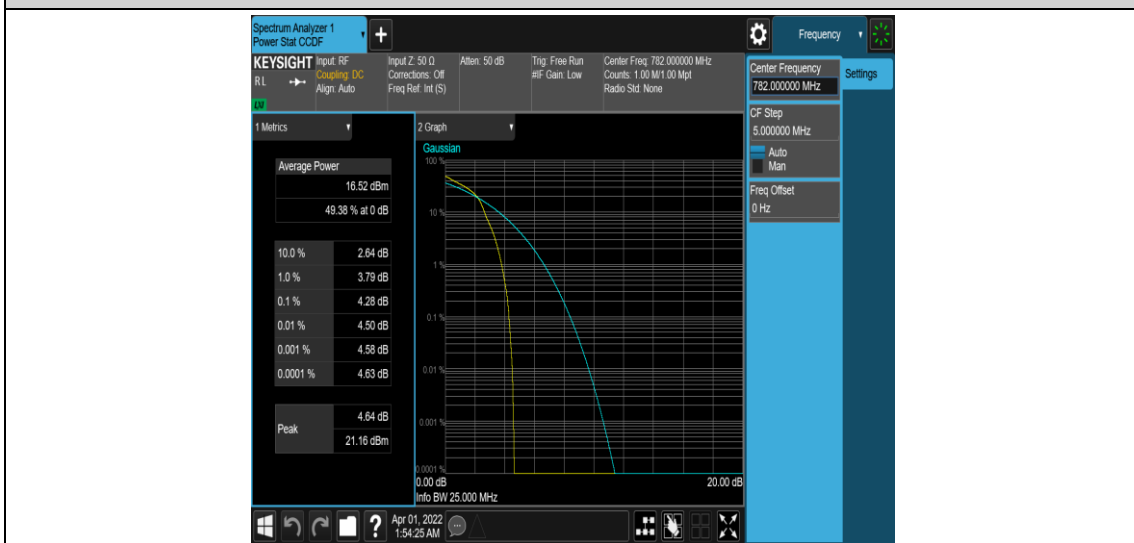

Test Graphs

Band13-5MHz-QPSK-23205-1RB#0

Band13-5MHz-QPSK-23205-25RB#0

Band13-5MHz-16QAM-23205-1RB#0

Band13-5MHz-16QAM-23205-25RB#0

Band13-5MHz-16QAM-23230-1RB#0

Band13-5MHz-16QAM-23230-25RB#0

Band13-5MHz-16QAM-23255-1RB#0

Band13-5MHz-16QAM-23255-25RB#0

Band13-10MHz-QPSK-23230-1RB#0

Band13-10MHz-QPSK-23230-50RB#0

Band13-10MHz-16QAM-23230-1RB#0

Appendix C: 26dB Bandwidth and Occupied Bandwidth

Test Result

Band	Bandwidth	Modulation	Channel	RB Configuration	Occupied Bandwidth (MHz)	26dB Bandwidth (MHz)	Verdict
Band13	5MHz	QPSK	23205	25RB#0	4.4995	4.868	PASS
Band13	5MHz	QPSK	23230	25RB#0	4.5067	4.881	PASS
Band13	5MHz	QPSK	23255	25RB#0	4.5073	4.831	PASS
Band13	5MHz	16QAM	23205	25RB#0	4.5089	4.876	PASS
Band13	5MHz	16QAM	23230	25RB#0	4.5086	4.879	PASS
Band13	5MHz	16QAM	23255	25RB#0	4.5077	4.835	PASS
Band13	10MHz	QPSK	23230	50RB#0	8.9929	9.601	PASS
Band13	10MHz	16QAM	23230	50RB#0	8.9751	9.537	PASS