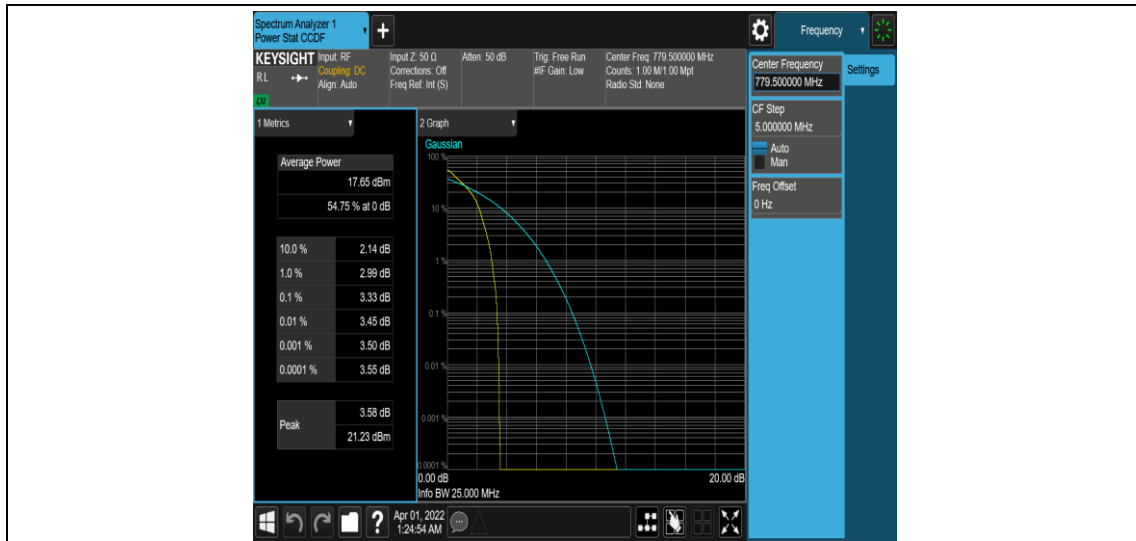

Test Graphs

Band13-5MHz-QPSK-23205-1RB#0