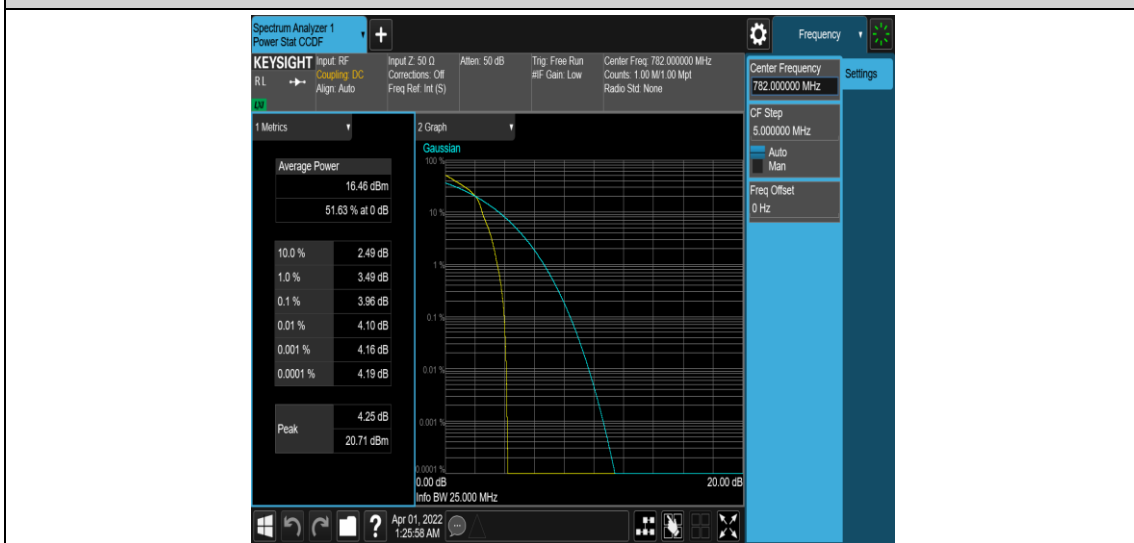

Test Graphs

Band13-5MHz-QPSK-23205-1RB#0

Band13-5MHz-QPSK-23205-25RB#0

Band13-5MHz-16QAM-23205-1RB#0

Band13-5MHz-16QAM-23205-25RB#0

Band13-5MHz-16QAM-23230-1RB#0

Band13-5MHz-16QAM-23230-25RB#0

Band13-5MHz-16QAM-23255-1RB#0

Band13-5MHz-16QAM-23255-25RB#0

Band13-10MHz-QPSK-23230-1RB#0

Band13-10MHz-QPSK-23230-50RB#0

Band13-10MHz-16QAM-23230-1RB#0

Appendix C: 26dB Bandwidth and Occupied Bandwidth

Test Result

Band	Bandwidth	Modulation	Channel	RB Configuration	Occupied Bandwidth (MHz)	26dB Bandwidth (MHz)	Verdict
Band13	5MHz	QPSK	23205	25RB#0	4.4995	4.868	PASS
Band13	5MHz	QPSK	23230	25RB#0	4.5067	4.881	PASS
Band13	5MHz	QPSK	23255	25RB#0	4.5073	4.831	PASS
Band13	5MHz	16QAM	23205	25RB#0	4.5089	4.876	PASS
Band13	5MHz	16QAM	23230	25RB#0	4.5086	4.879	PASS
Band13	5MHz	16QAM	23255	25RB#0	4.5077	4.835	PASS
Band13	10MHz	QPSK	23230	50RB#0	8.9929	9.601	PASS
Band13	10MHz	16QAM	23230	50RB#0	8.9751	9.537	PASS