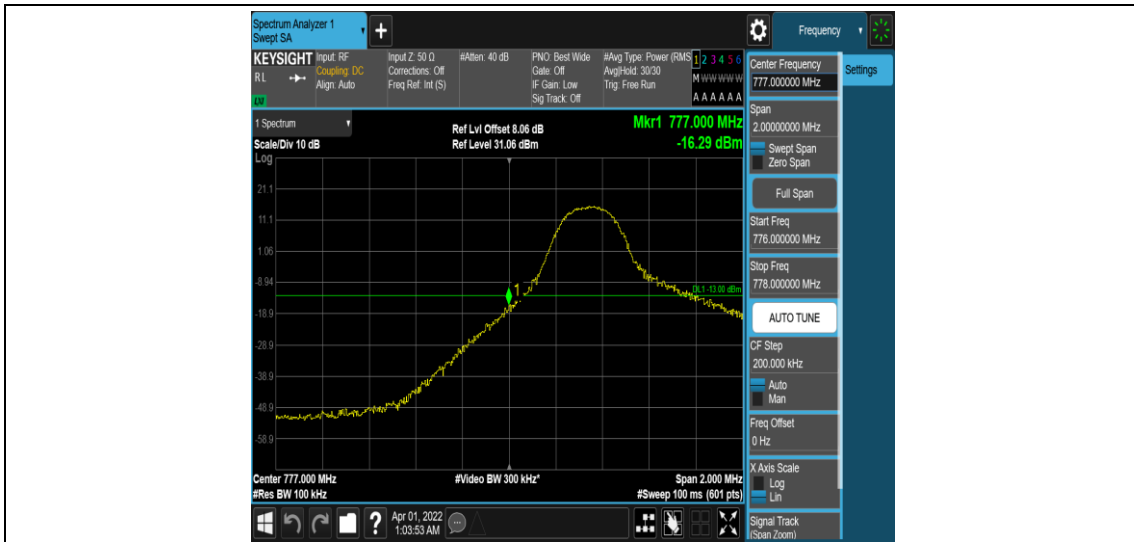

Test Graphs

Band13-5MHz-QPSK-23205-1RB#0

Band13-5MHz-QPSK-23205-1RB#24

Band13-5MHz-16QAM-23205-1RB#0

Band13-5MHz-16QAM-23205-1RB#24

Band13-5MHz-16QAM-23205-25RB#0

Appendix E: Conducted Spurious Emission

Test Result