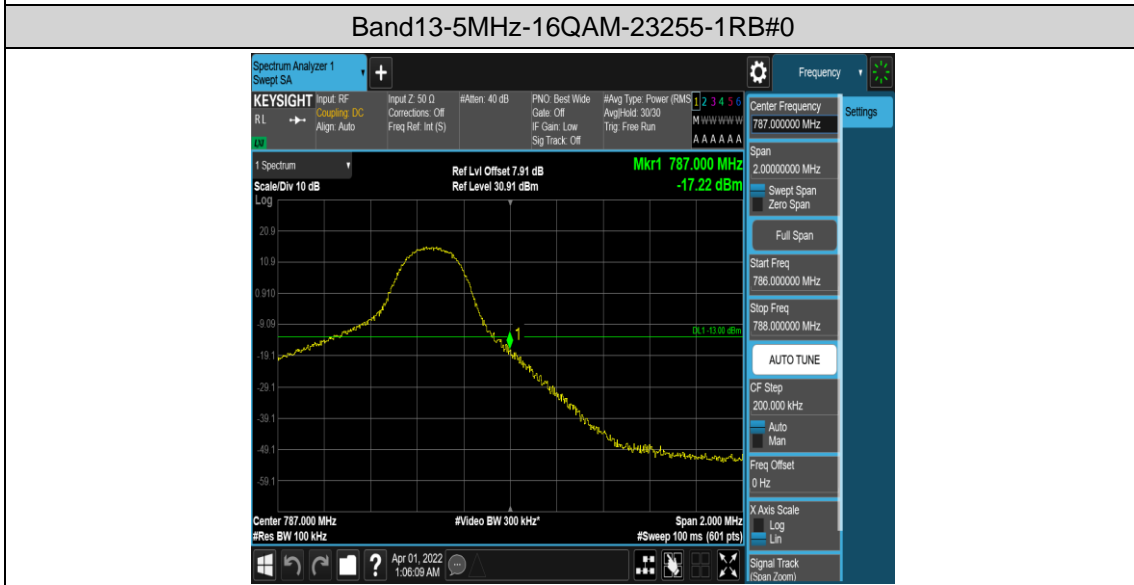

Test Graphs

Band13-5MHz-QPSK-23205-1RB#0

Band13-5MHz-QPSK-23205-1RB#24

Band13-5MHz-16QAM-23205-1RB#0

Band13-5MHz-16QAM-23205-1RB#24

Band13-5MHz-16QAM-23205-25RB#0

Appendix E: Conducted Spurious Emission

Test Result