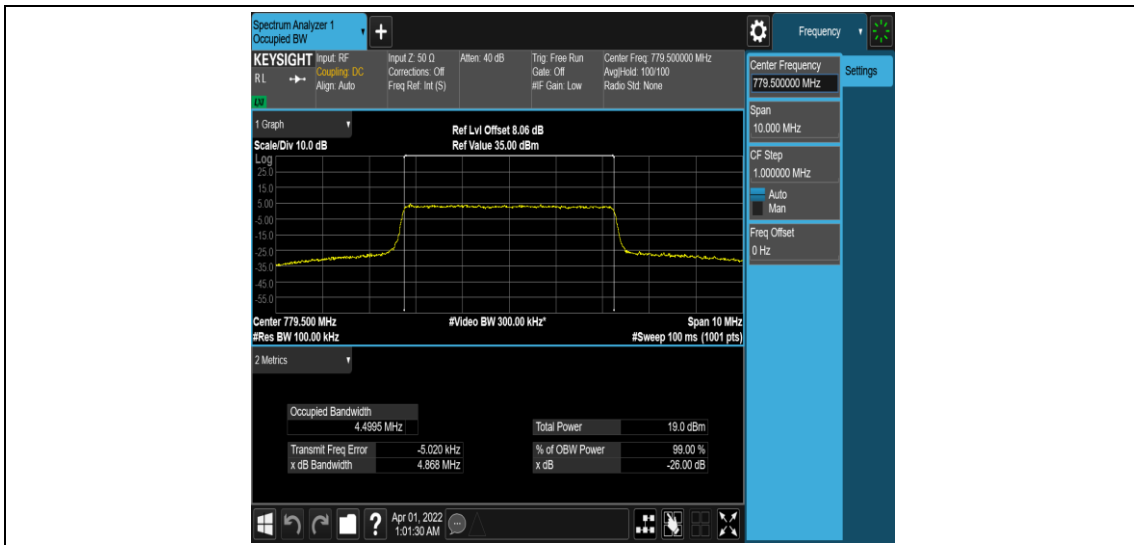

Test Graphs