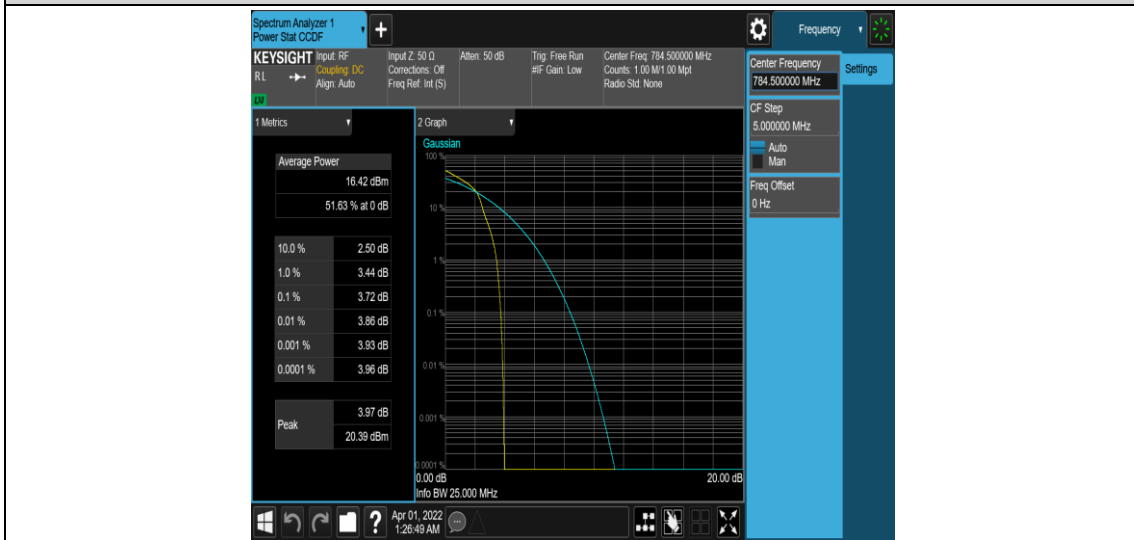

Test Graphs

Band13-5MHz-QPSK-23205-1RB#0

Band13-5MHz-QPSK-23205-25RB#0

Band13-5MHz-16QAM-23205-1RB#0

Band13-5MHz-16QAM-23205-25RB#0

Band13-5MHz-16QAM-23230-1RB#0

Band13-5MHz-16QAM-23230-25RB#0

Band13-5MHz-16QAM-23255-1RB#0

Band13-5MHz-16QAM-23255-25RB#0

Band13-10MHz-QPSK-23230-1RB#0

Band13-10MHz-QPSK-23230-50RB#0

Band13-10MHz-16QAM-23230-1RB#0

Appendix C: 26dB Bandwidth and Occupied Bandwidth

Test Result

Band	Bandwidth	Modulation	Channel	RB Configuration	Occupied Bandwidth (MHz)	26dB Bandwidth (MHz)	Verdict
Band13	5MHz	QPSK	23205	25RB#0	4.4995	4.868	PASS
Band13	5MHz	QPSK	23230	25RB#0	4.5067	4.881	PASS
Band13	5MHz	QPSK	23255	25RB#0	4.5073	4.831	PASS
Band13	5MHz	16QAM	23205	25RB#0	4.5089	4.876	PASS
Band13	5MHz	16QAM	23230	25RB#0	4.5086	4.879	PASS
Band13	5MHz	16QAM	23255	25RB#0	4.5077	4.835	PASS
Band13	10MHz	QPSK	23230	50RB#0	8.9929	9.601	PASS
Band13	10MHz	16QAM	23230	50RB#0	8.9751	9.537	PASS