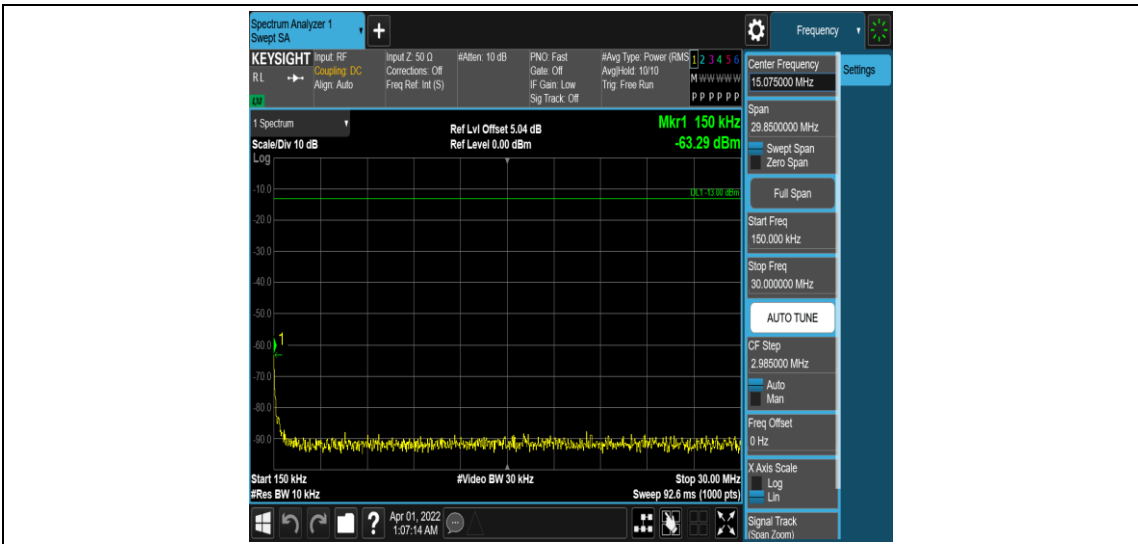

Band13-5MHz-QPSK-23205-1RB#0-Range2:0.15~30MHz