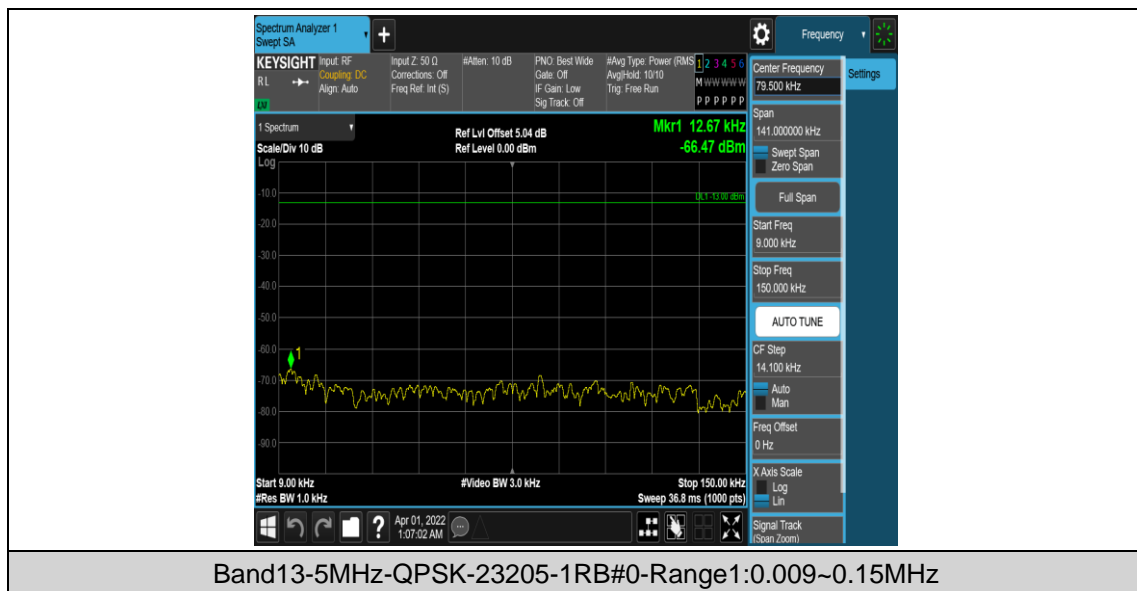

Band13	5MHz	16QAM	23255	1RB#0	Range1:0.009~0.15MHz	PASS
Band13	5MHz	16QAM	23255	1RB#0	Range2:0.15~30MHz	PASS
Band13	5MHz	16QAM	23255	1RB#0	Range3:30~1000MHz	PASS
Band13	5MHz	16QAM	23255	1RB#0	Range5:763~775MHz	PASS
Band13	5MHz	16QAM	23255	1RB#0	Range6:793~805MHz	PASS
Band13	5MHz	16QAM	23255	1RB#0	Range4:1000~10000MHz	PASS
Band13	5MHz	16QAM	23255	1RB#0	Range7:1559~1610MHz	PASS
Band13	10MHz	QPSK	23230	1RB#0	Range1:0.009~0.15MHz	PASS
Band13	10MHz	QPSK	23230	1RB#0	Range2:0.15~30MHz	PASS
Band13	10MHz	QPSK	23230	1RB#0	Range3:30~1000MHz	PASS
Band13	10MHz	QPSK	23230	1RB#0	Range5:763~775MHz	PASS
Band13	10MHz	QPSK	23230	1RB#0	Range6:793~805MHz	PASS
Band13	10MHz	QPSK	23230	1RB#0	Range4:1000~10000MHz	PASS
Band13	10MHz	QPSK	23230	1RB#0	Range7:1559~1610MHz	PASS
Band13	10MHz	16QAM	23230	1RB#0	Range1:0.009~0.15MHz	PASS
Band13	10MHz	16QAM	23230	1RB#0	Range2:0.15~30MHz	PASS
Band13	10MHz	16QAM	23230	1RB#0	Range3:30~1000MHz	PASS
Band13	10MHz	16QAM	23230	1RB#0	Range5:763~775MHz	PASS
Band13	10MHz	16QAM	23230	1RB#0	Range6:793~805MHz	PASS
Band13	10MHz	16QAM	23230	1RB#0	Range4:1000~10000MHz	PASS
Band13	10MHz	16QAM	23230	1RB#0	Range7:1559~1610MHz	PASS

Test Graphs