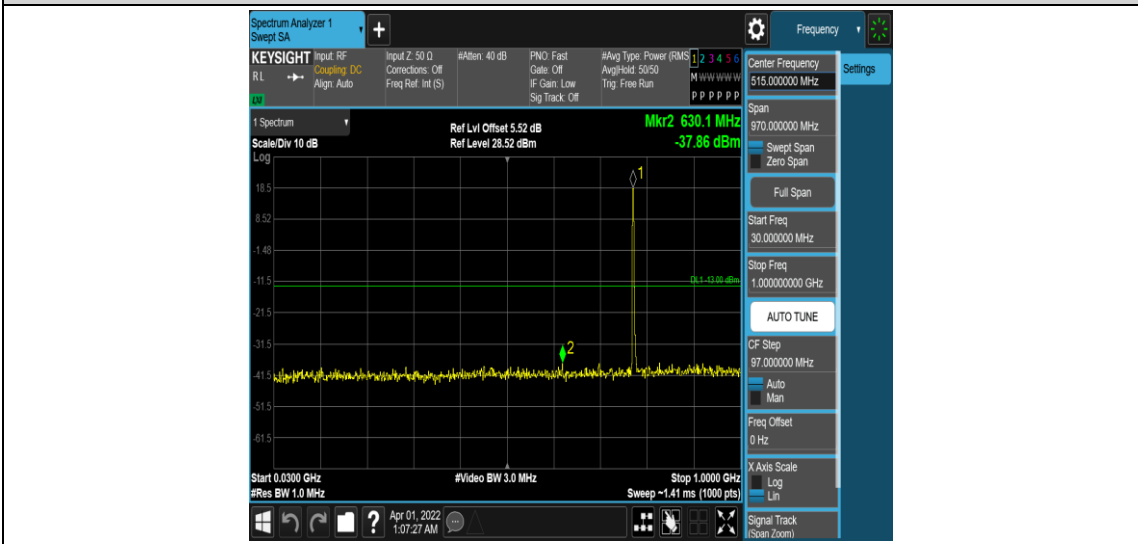

Band13-5MHz-QPSK-23205-1RB#0-Range3:30~1000MHz