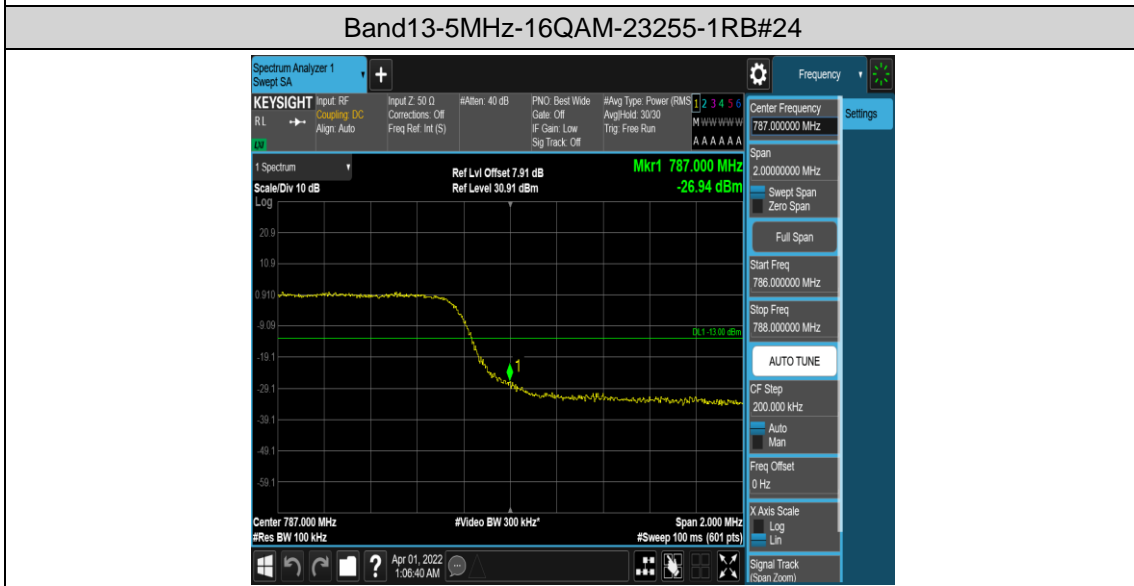

Test Graphs

Band13-5MHz-QPSK-23205-1RB#0

Band13-5MHz-QPSK-23205-1RB#24

Band13-5MHz-16QAM-23205-1RB#0

Band13-5MHz-16QAM-23205-1RB#24

Band13-5MHz-16QAM-23205-25RB#0

Appendix E: Conducted Spurious Emission

Test Result