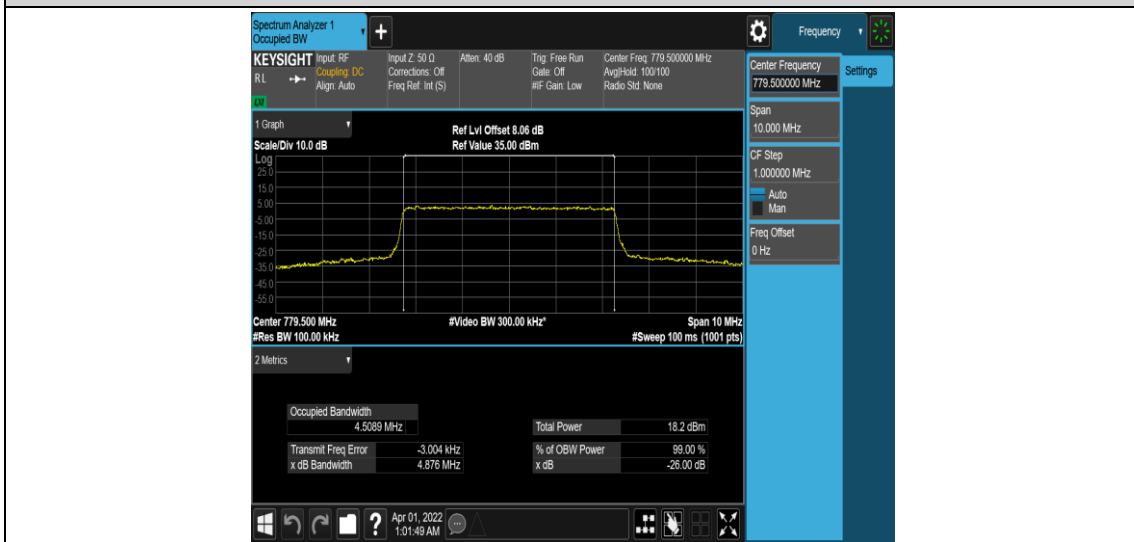

Band13-5MHz-16QAM-23205-25RB#0