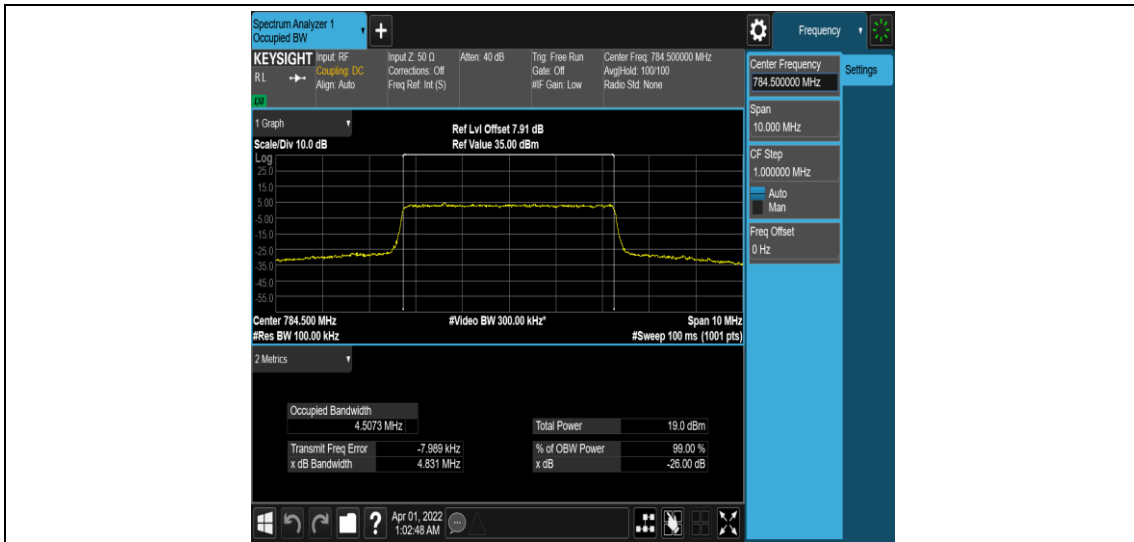

Band13-5MHz-QPSK-23255-25RB#0