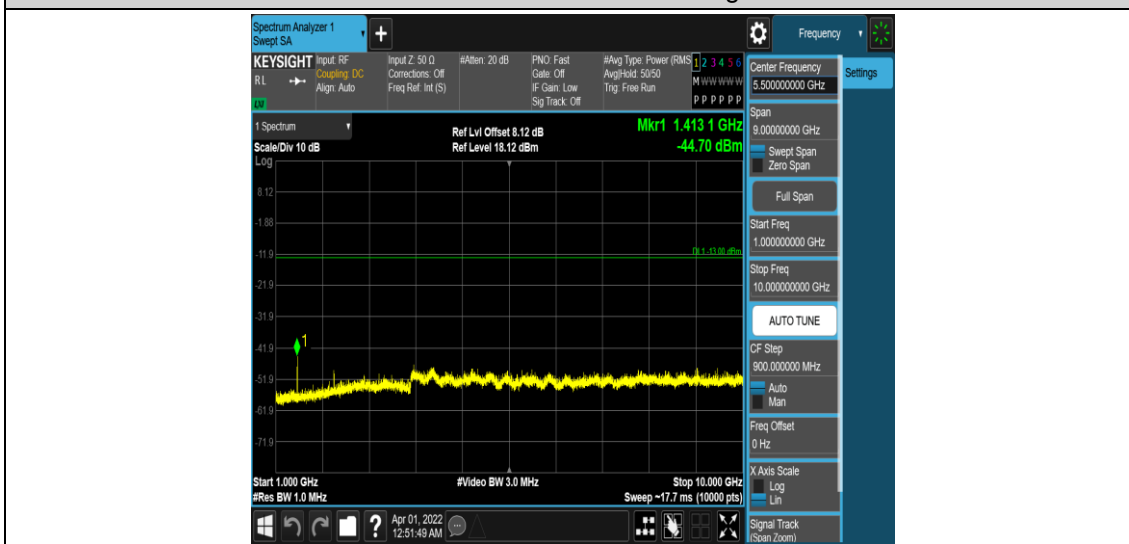

Band12-10MHz-16QAM-23095-1RB#0-Range4: 1000~10000MHz

Band12-10MHz-16QAM-23130-1RB#0-Range1:0.009~0.15MHz

Band12-10MHz-16QAM-23130-1RB#0-Range2:0.15~30MHz

Band12-10MHz-16QAM-23130-1RB#0-Range3:30~1000MHz

Band12-10MHz-16QAM-23130-1RB#0-Range4:1000~10000MHz

### Test Result

Band	Bandwidth	Modulation	Channel	RB Configure	Voltage		Deviation (Hz)	Deviation (ppm)	Limit (ppm)	Verdict
					Voltage [Vdc]	Temperature (°C)				
Band12	1.4MHz	QPSK	23017	6RB#0	VL	NT	-1.09	-0.001558	±2.5	PASS
Band12	1.4MHz	QPSK	23017	6RB#0	VN	NT	1.43	0.002044	±2.5	PASS
Band12	1.4MHz	QPSK	23017	6RB#0	VH	NT	-1.13	-0.001615	±2.5	PASS
Band12	1.4MHz	QPSK	23095	6RB#0	VL	NT	-3.46	-0.004890	±2.5	PASS