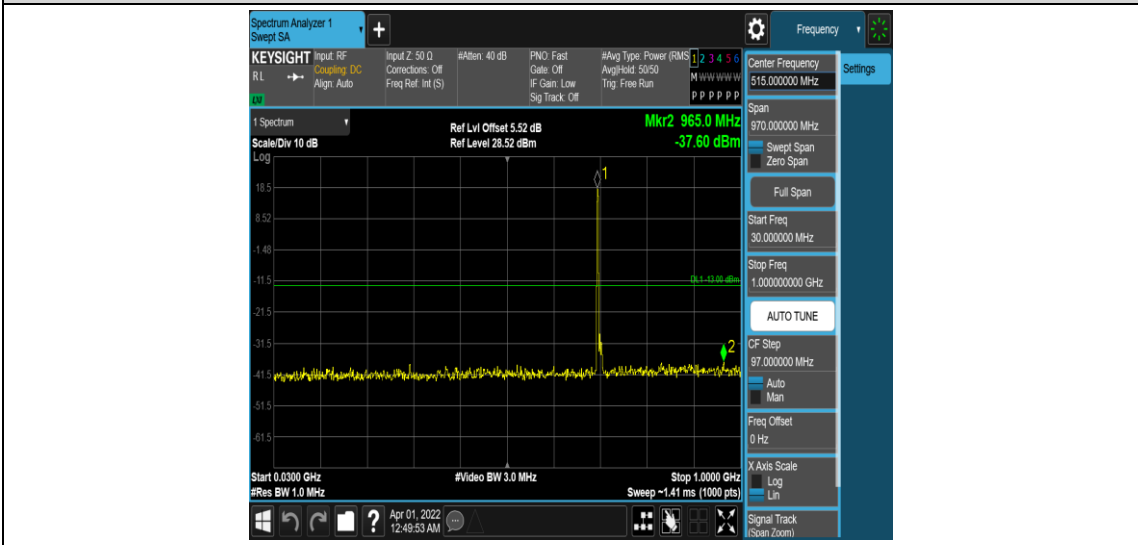

Band12-10MHz-16QAM-23060-1RB#0-Range3:30~1000MHz

Band12-10MHz-16QAM-23060-1RB#0-Range4:1000~10000MHz

Band12-10MHz-16QAM-23095-1RB#0-Range1:0.009~0.15MHz

Band12-10MHz-16QAM-23095-1RB#0-Range2:0.15~30MHz

Band12-10MHz-16QAM-23095-1RB#0-Range3:30~1000MHz