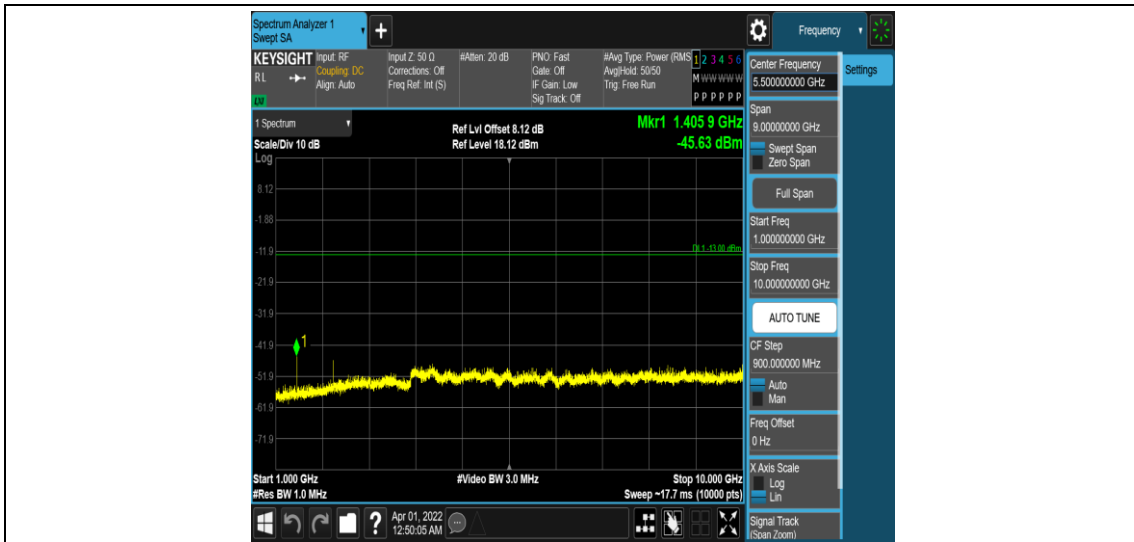

Band12-10MHz-16QAM-23060-1RB#0-Range3:30~1000MHz

Band12-10MHz-16QAM-23060-1RB#0-Range4:1000~10000MHz

Band12-10MHz-16QAM-23095-1RB#0-Range1:0.009~0.15MHz

Band12-10MHz-16QAM-23095-1RB#0-Range2:0.15~30MHz

Band12-10MHz-16QAM-23095-1RB#0-Range3:30~1000MHz