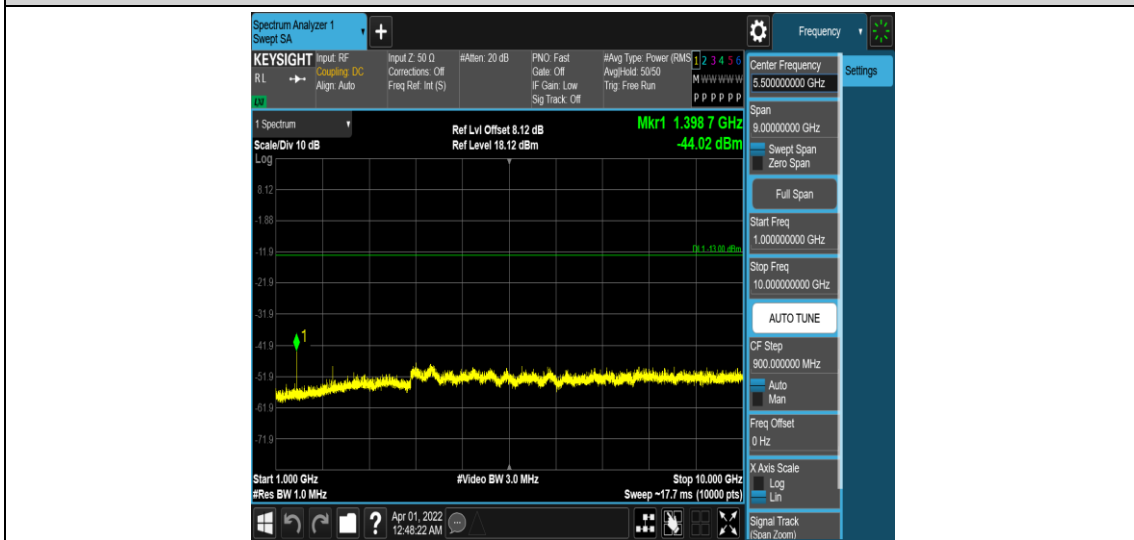

Band12-10MHz-16QAM-23060-1RB#0-Range4:1000~10000MHz