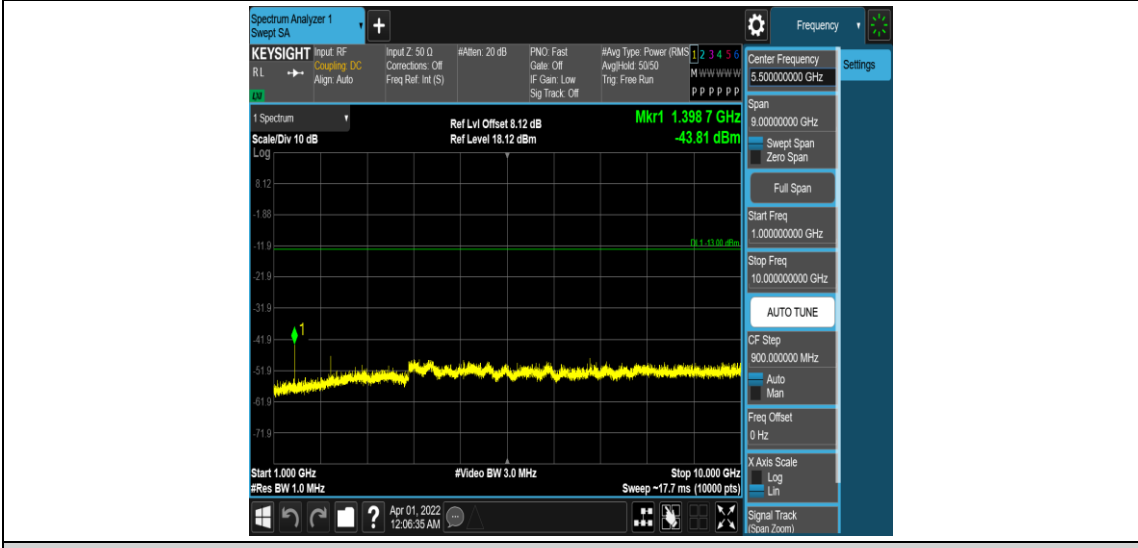

Band12-3MHz-QPSK-23025-1RB#0-Range3:30~1000MHz

Band12-3MHz-QPSK-23025-1RB#0-Range4:1000~10000MHz