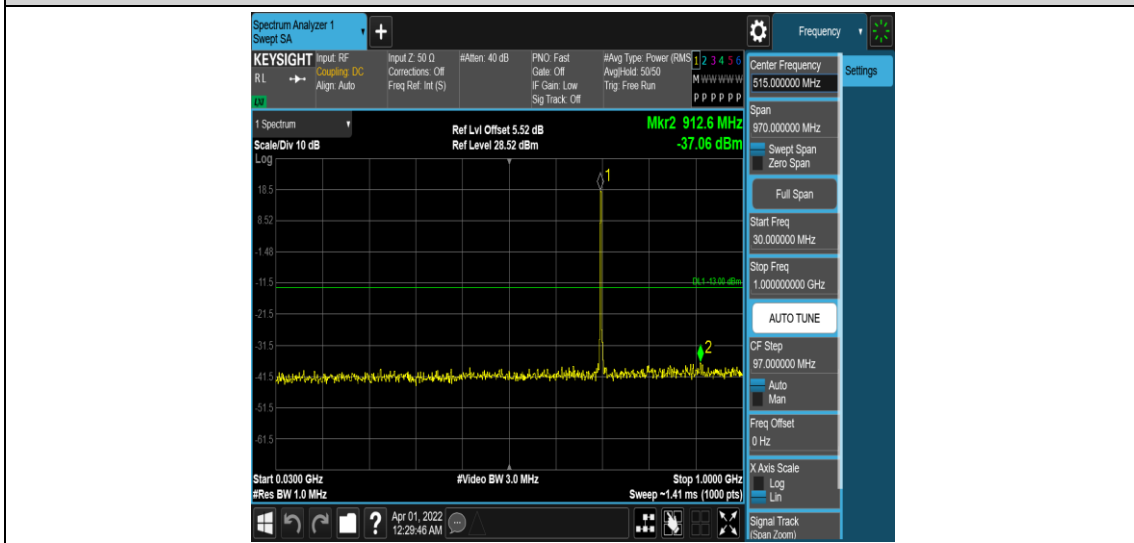

Band12-5MHz-16QAM-23095-1RB#0-Range2:0.15~30MHz

Band12-5MHz-16QAM-23095-1RB#0-Range3:30~1000MHz