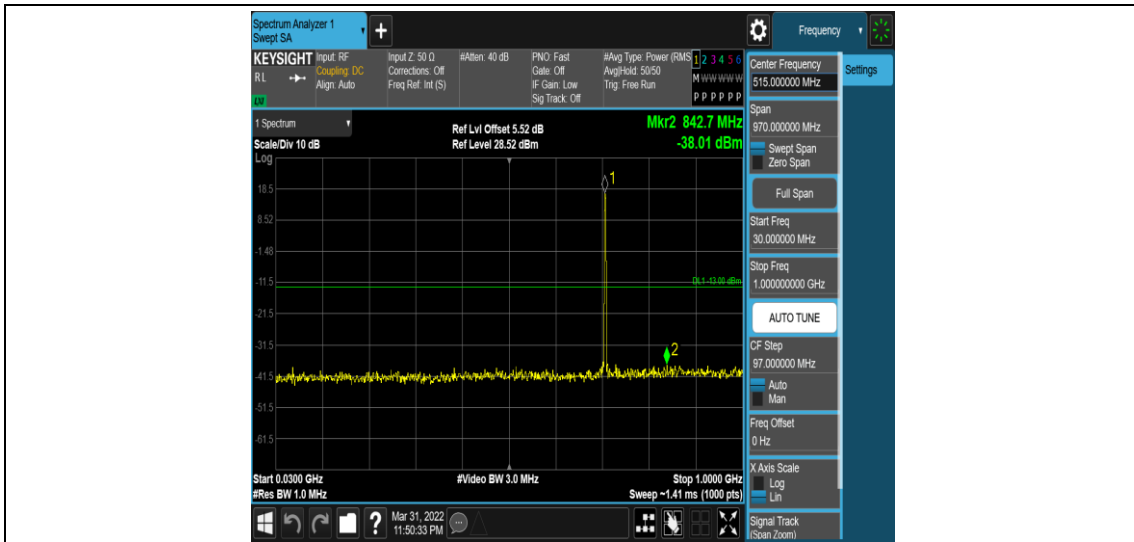

Band12-1.4MHz-16QAM-23173-1RB#0-Range2:0.15~30MHz

Band12-1.4MHz-16QAM-23173-1RB#0-Range3:30~1000MHz