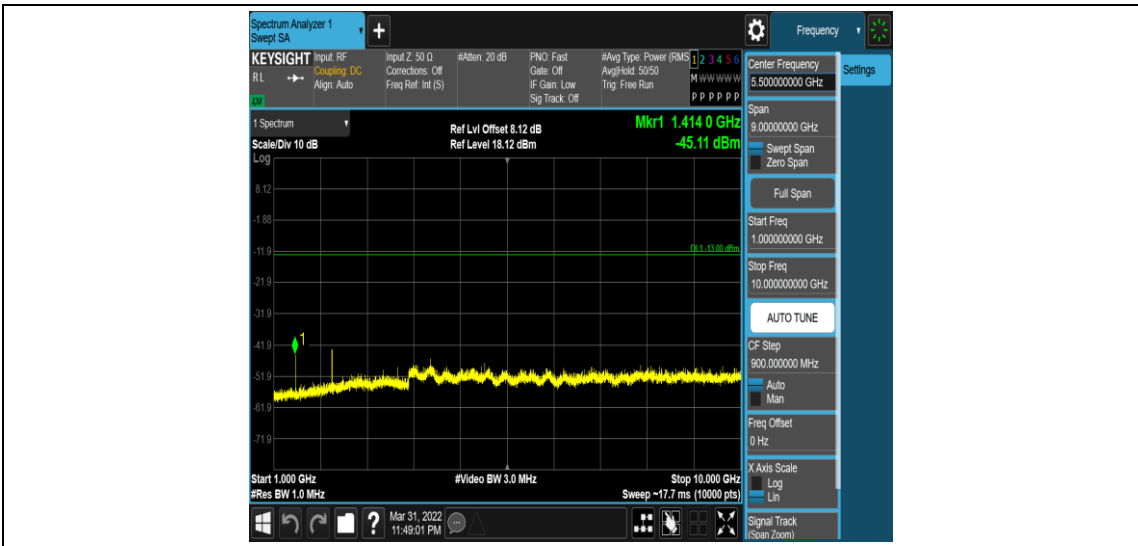

Band12-1.4MHz-16QAM-23095-1RB#0-Range1:0.009~0.15MHz

Band12-1.4MHz-16QAM-23095-1RB#0-Range2:0.15~30MHz

Band12-1.4MHz-16QAM-23095-1RB#0-Range3:30~1000MHz

Band12-1.4MHz-16QAM-23095-1RB#0-Range4:1000~10000MHz