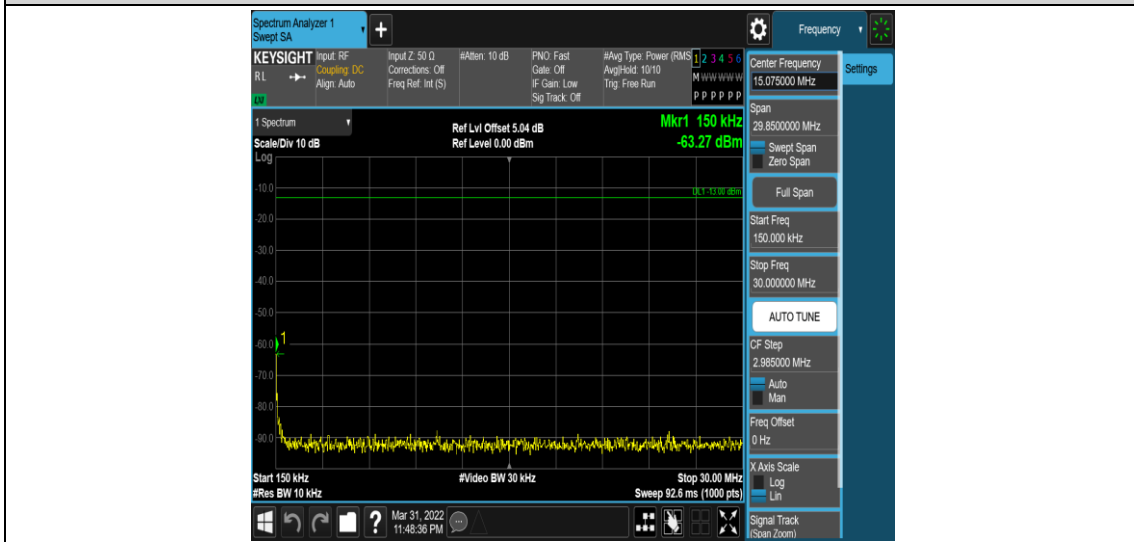

Band12-1.4MHz-16QAM-23095-1RB#0-Range1:0.009~0.15MHz

Band12-1.4MHz-16QAM-23095-1RB#0-Range2:0.15~30MHz

Band12-1.4MHz-16QAM-23095-1RB#0-Range3:30~1000MHz

Band12-1.4MHz-16QAM-23095-1RB#0-Range4:1000~10000MHz

Band12-1.4MHz-16QAM-23173-1RB#0-Range1:0.009~0.15MHz

Band12-1.4MHz-16QAM-23173-1RB#0-Range2:0.15~30MHz

Band12-1.4MHz-16QAM-23173-1RB#0-Range3:30~1000MHz

Band12-1.4MHz-16QAM-23173-1RB#0-Range4:1000~10000MHz