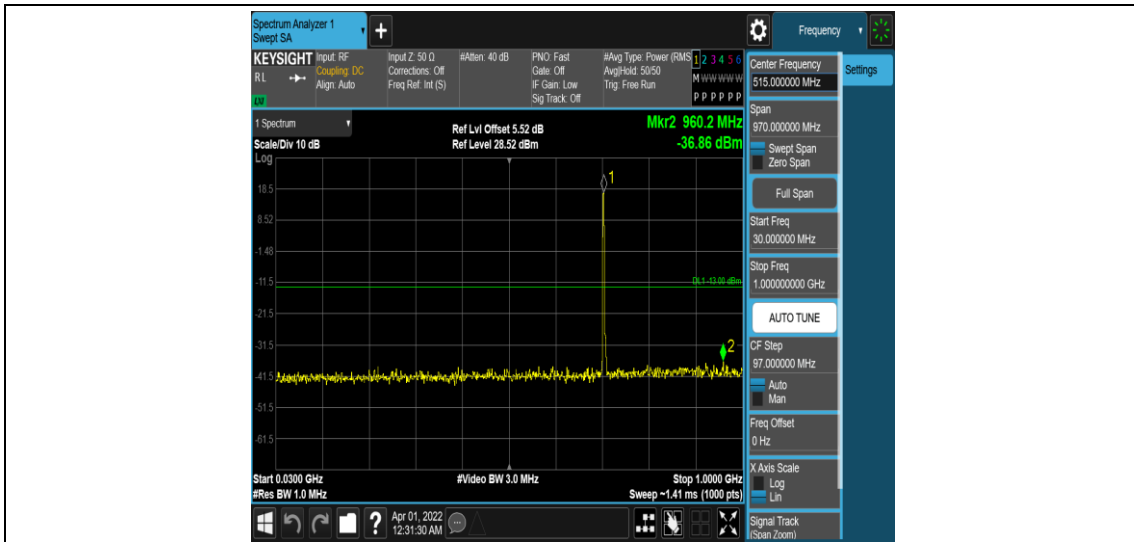

Band12-5MHz-16QAM-23155-1RB#0-Range2:0.15~30MHz

Band12-5MHz-16QAM-23155-1RB#0-Range3:30~1000MHz