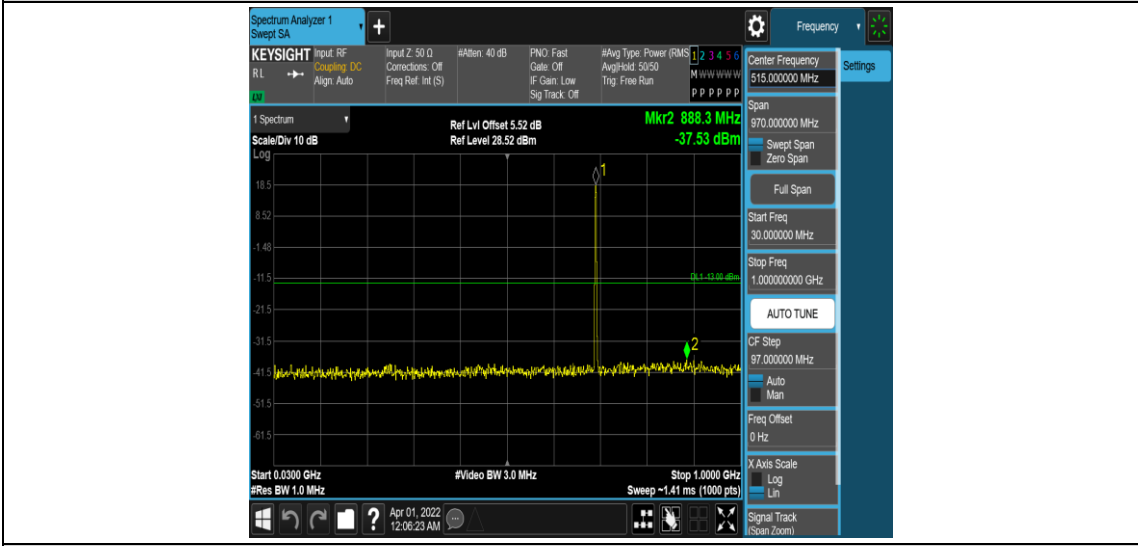

Band12-3MHz-QPSK-23025-1RB#0-Range2:0.15~30MHz

Band12-3MHz-QPSK-23025-1RB#0-Range3:30~1000MHz