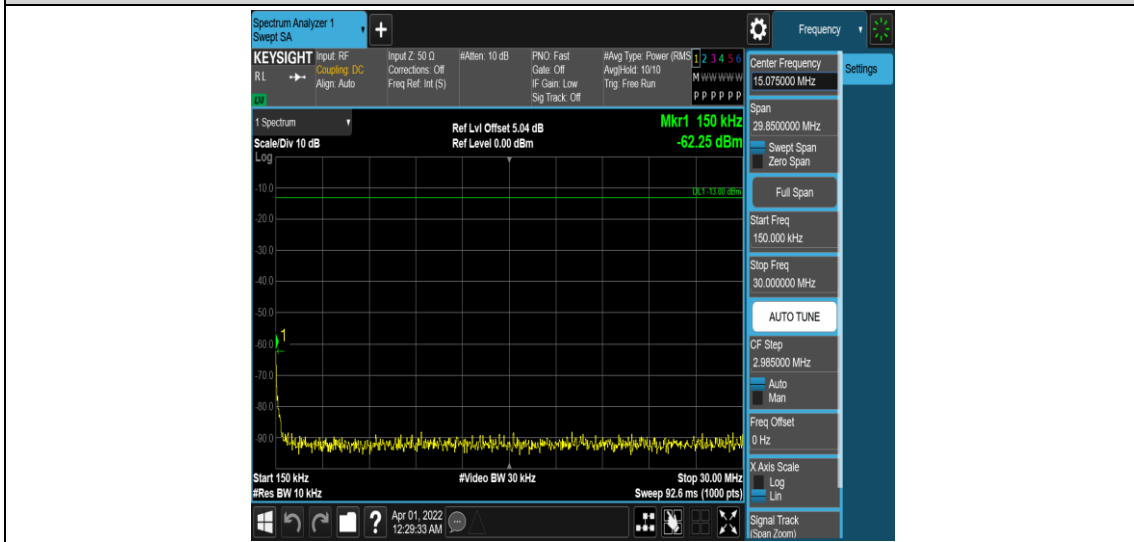

Band12-5MHz-QPSK-23155-1RB#0-Range4:1000~10000MHz

Band12-5MHz-16QAM-23035-1RB#0-Range1:0.009~0.15MHz

Band12-5MHz-16QAM-23035-1RB#0-Range2:0.15~30MHz

Band12-5MHz-16QAM-23035-1RB#0-Range3:30~1000MHz

Band12-5MHz-16QAM-23035-1RB#0-Range4:1000~10000MHz

Band12-5MHz-16QAM-23095-1RB#0-Range1:0.009~0.15MHz

Band12-5MHz-16QAM-23095-1RB#0-Range2:0.15~30MHz

Band12-5MHz-16QAM-23095-1RB#0-Range3:30~1000MHz

Band12-5MHz-16QAM-23095-1RB#0-Range4:1000~10000MHz

Band12-5MHz-16QAM-23155-1RB#0-Range1:0.009~0.15MHz