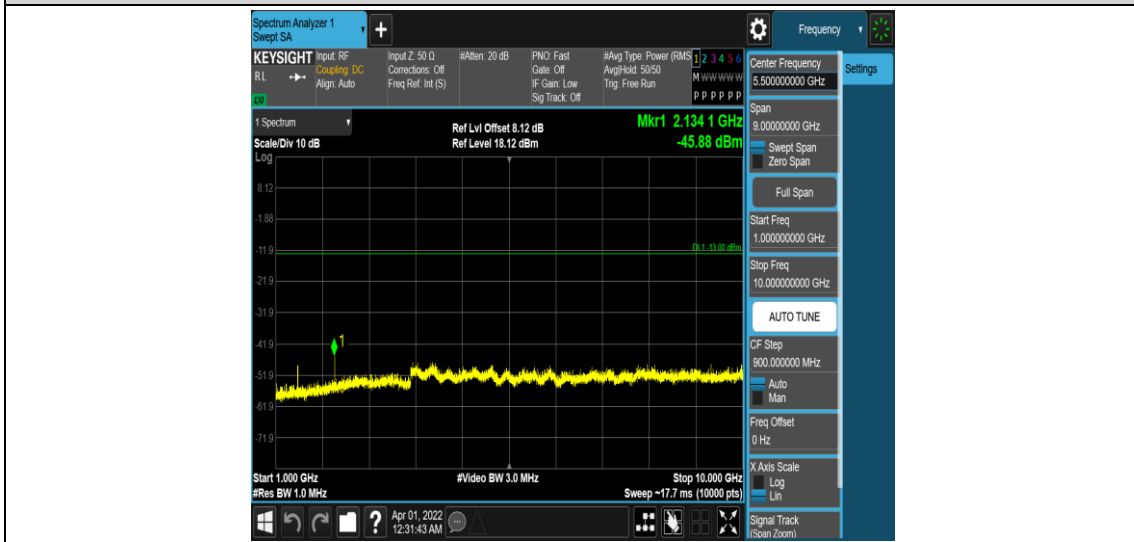

Band12-5MHz-16QAM-23155-1RB#0-Range3:30~1000MHz

Band12-5MHz-16QAM-23155-1RB#0-Range4:1000~10000MHz