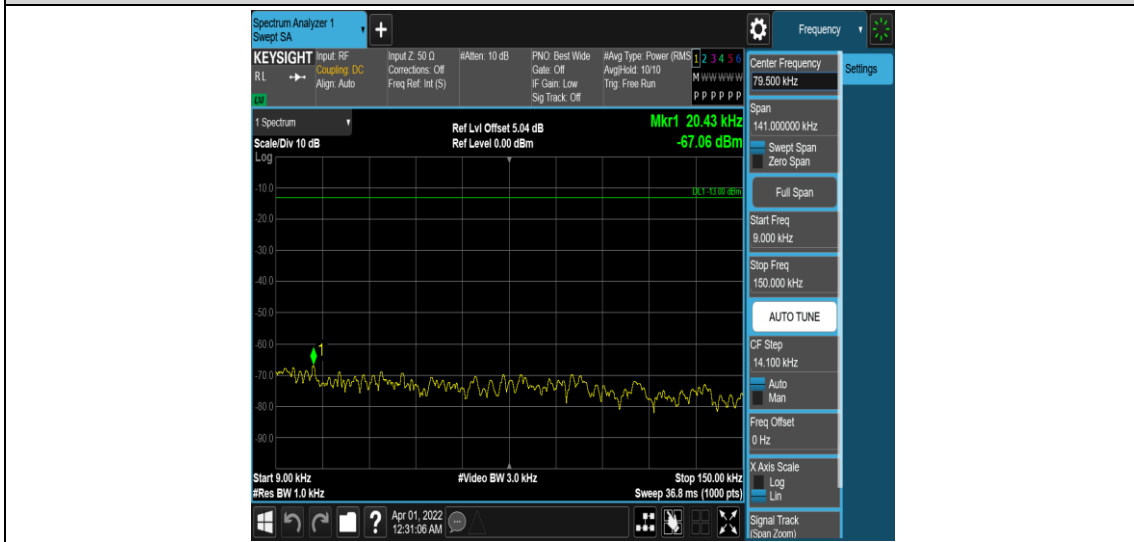

Band12-5MHz-16QAM-23095-1RB#0-Range1:0.009~0.15MHz

Band12-5MHz-16QAM-23095-1RB#0-Range2:0.15~30MHz

Band12-5MHz-16QAM-23095-1RB#0-Range3:30~1000MHz

Band12-5MHz-16QAM-23095-1RB#0-Range4:1000~10000MHz

Band12-5MHz-16QAM-23155-1RB#0-Range1:0.009~0.15MHz