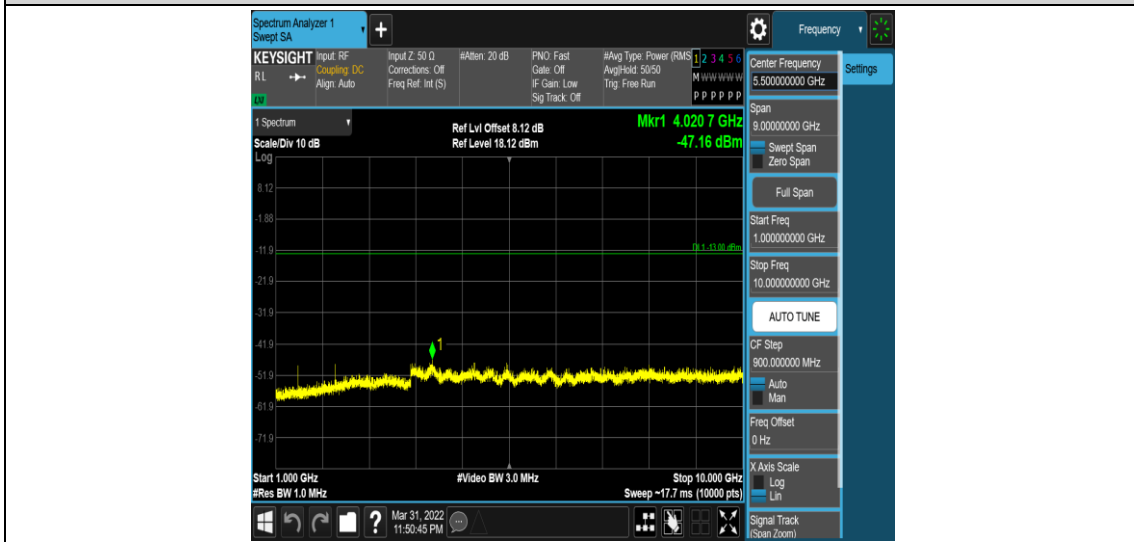

Band12-1.4MHz-16QAM-23173-1RB#0-Range3:30~1000MHz

Band12-1.4MHz-16QAM-23173-1RB#0-Range4:1000~10000MHz