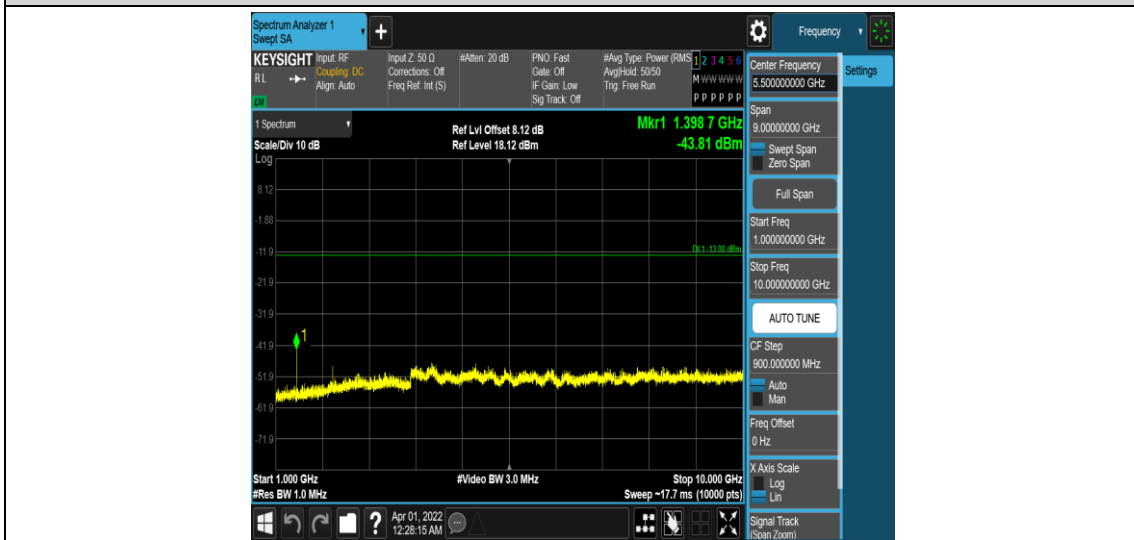

Band12-5MHz-QPSK-23155-1RB#0-Range4:1000~10000MHz

Band12-5MHz-16QAM-23035-1RB#0-Range1:0.009~0.15MHz

Band12-5MHz-16QAM-23035-1RB#0-Range2:0.15~30MHz

Band12-5MHz-16QAM-23035-1RB#0-Range3:30~1000MHz

Band12-5MHz-16QAM-23035-1RB#0-Range4:1000~10000MHz