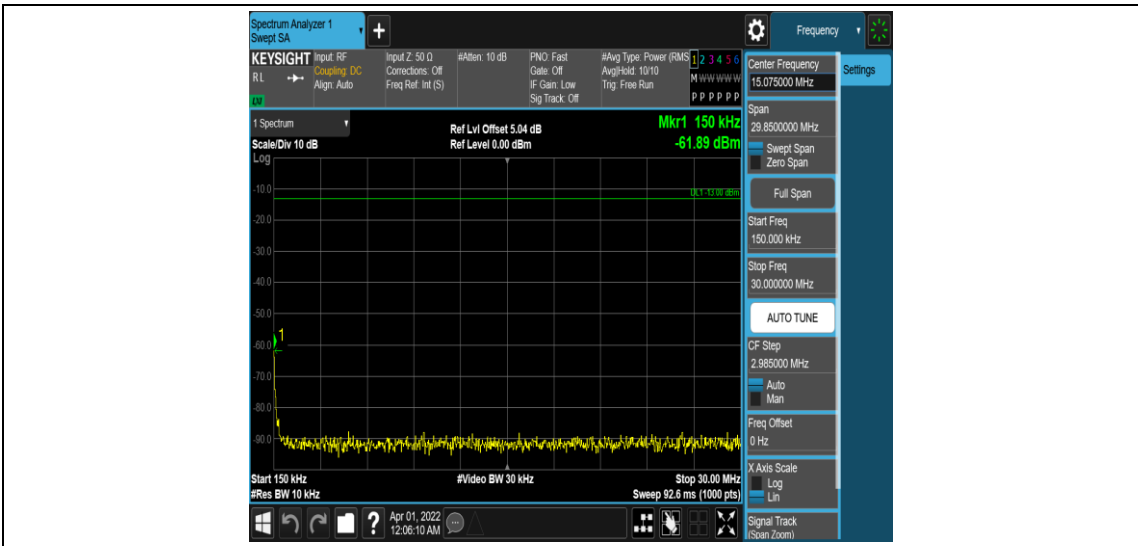

Band12-3MHz-QPSK-23025-1RB#0-Range1:0.009~0.15MHz

Band12-3MHz-QPSK-23025-1RB#0-Range2:0.15~30MHz