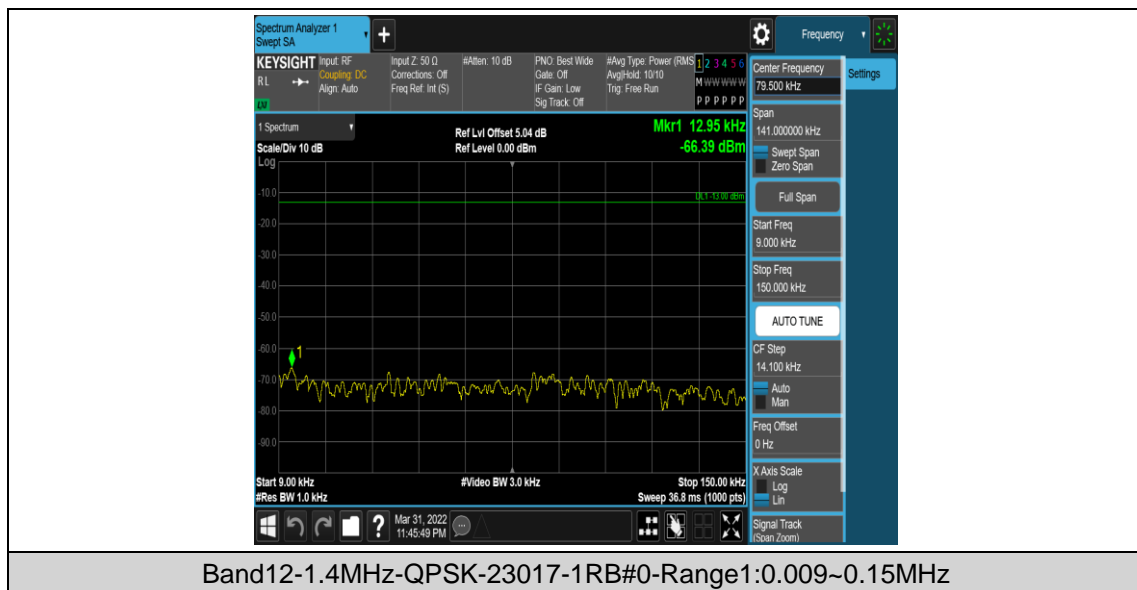

Band12	10MHz	QPSK	23095	1RB#0	Range2:0.15~30MHz	PASS
Band12	10MHz	QPSK	23095	1RB#0	Range3:30~1000MHz	PASS
Band12	10MHz	QPSK	23095	1RB#0	Range4:1000~10000MHz	PASS
Band12	10MHz	QPSK	23130	1RB#0	Range1:0.009~0.15MHz	PASS
Band12	10MHz	QPSK	23130	1RB#0	Range2:0.15~30MHz	PASS
Band12	10MHz	QPSK	23130	1RB#0	Range3:30~1000MHz	PASS
Band12	10MHz	QPSK	23130	1RB#0	Range4:1000~10000MHz	PASS
Band12	10MHz	16QAM	23060	1RB#0	Range1:0.009~0.15MHz	PASS
Band12	10MHz	16QAM	23060	1RB#0	Range2:0.15~30MHz	PASS
Band12	10MHz	16QAM	23060	1RB#0	Range3:30~1000MHz	PASS
Band12	10MHz	16QAM	23060	1RB#0	Range4:1000~10000MHz	PASS
Band12	10MHz	16QAM	23095	1RB#0	Range1:0.009~0.15MHz	PASS
Band12	10MHz	16QAM	23095	1RB#0	Range2:0.15~30MHz	PASS
Band12	10MHz	16QAM	23095	1RB#0	Range3:30~1000MHz	PASS
Band12	10MHz	16QAM	23095	1RB#0	Range4:1000~10000MHz	PASS
Band12	10MHz	16QAM	23130	1RB#0	Range1:0.009~0.15MHz	PASS
Band12	10MHz	16QAM	23130	1RB#0	Range2:0.15~30MHz	PASS
Band12	10MHz	16QAM	23130	1RB#0	Range3:30~1000MHz	PASS
Band12	10MHz	16QAM	23130	1RB#0	Range4:1000~10000MHz	PASS

Test Graphs