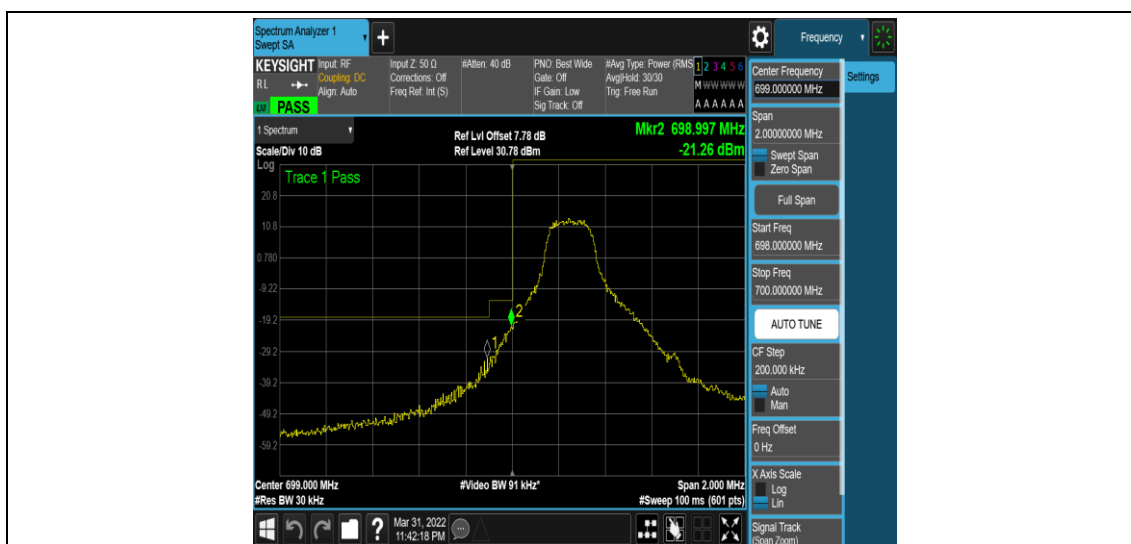

Band12	5MHz	16QAM	23155	25RB#0	-30.07	PASS
Band12	10MHz	QPSK	23060	1RB#0	-24.21,-20.04	PASS
Band12	10MHz	QPSK	23060	1RB#49	-49.81,-49.78	PASS
Band12	10MHz	QPSK	23060	50RB#0	-32.98,-31.85	PASS
Band12	10MHz	QPSK	23130	1RB#0	-50.19,-49.88	PASS
Band12	10MHz	QPSK	23130	1RB#49	-20.25,-24.78	PASS
Band12	10MHz	QPSK	23130	50RB#0	-32.40,-32.42	PASS
Band12	10MHz	16QAM	23060	1RB#0	-24.62,-20.73	PASS
Band12	10MHz	16QAM	23060	1RB#49	-49.38,-50.26	PASS
Band12	10MHz	16QAM	23060	50RB#0	-35.17,-34.11	PASS
Band12	10MHz	16QAM	23130	1RB#0	-50.21,-46.34	PASS
Band12	10MHz	16QAM	23130	1RB#49	-19.94,-23.70	PASS
Band12	10MHz	16QAM	23130	50RB#0	-34.14,-36.08	PASS

Test Graphs

Band12-1.4MHz-QPSK-23017-1RB#0