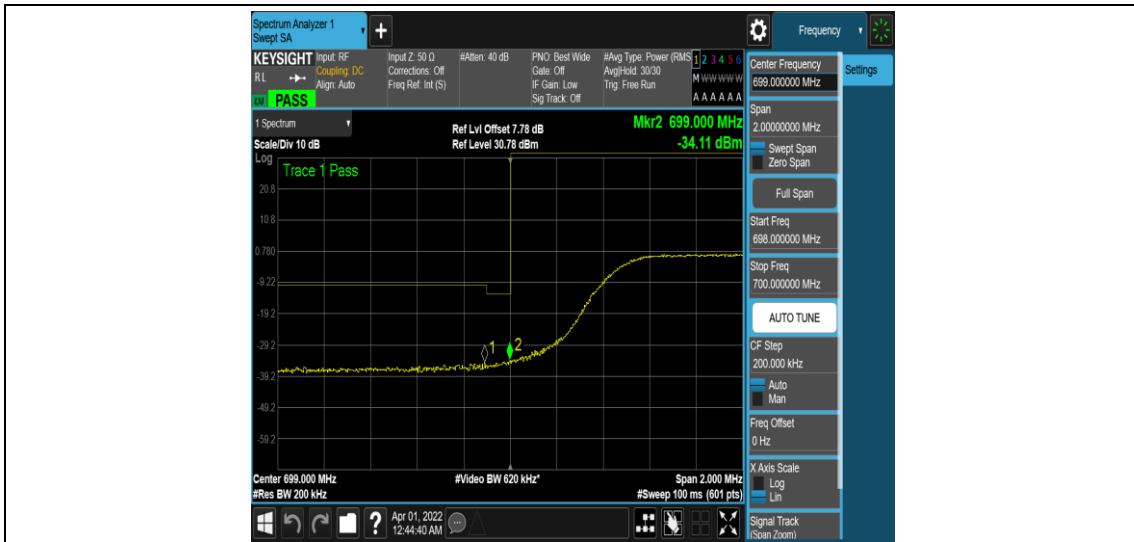

Band12-10MHz-16QAM-23060-50RB#0