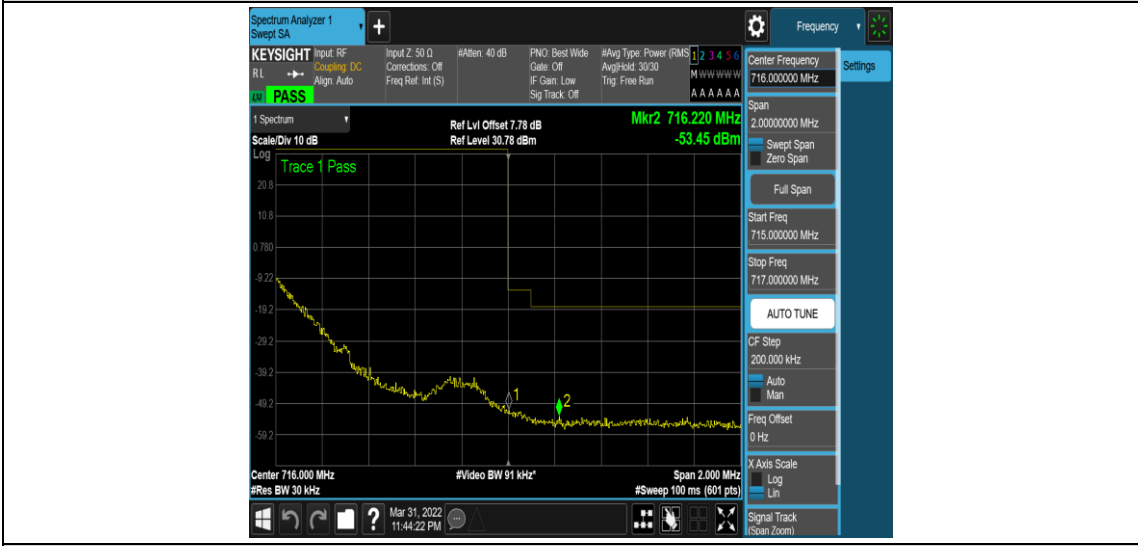

Band12-1.4MHz-16QAM-23017-6RB#0

Band12-1.4MHz-16QAM-23173-1RB#0