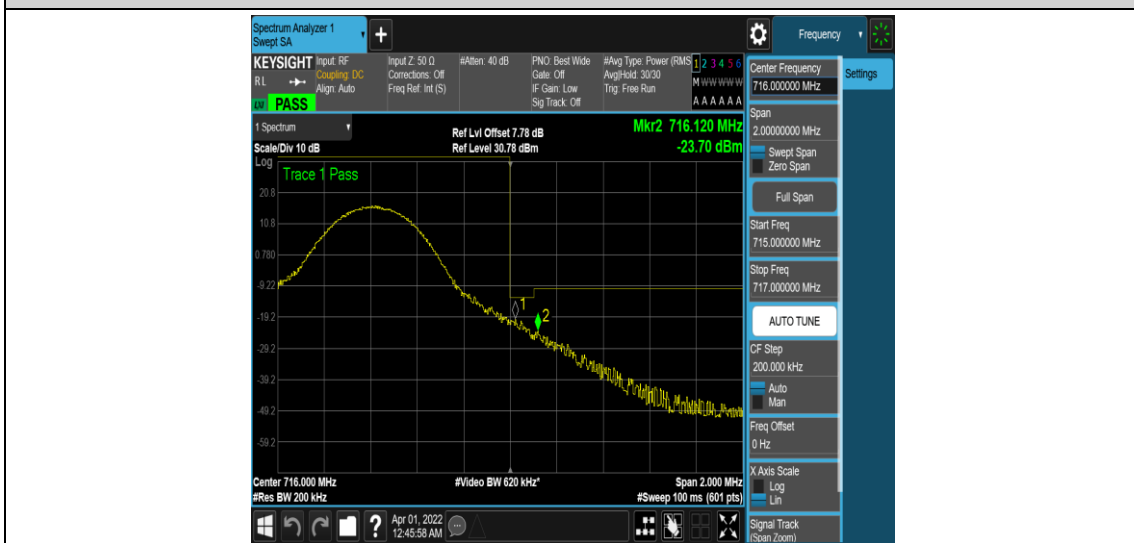

Band12-10MHz-16QAM-23130-1RB#0

Band12-10MHz-16QAM-23130-1RB#49

Appendix E: Conducted Spurious Emission

Test Result

Band	Bandwidth	Modulation	Channel	RB Configuration	Frequency Range	Verdict
Band12	1.4MHz	QPSK	23017	1RB#0	Range1:0.009~0.15MHz	PASS
Band12	1.4MHz	QPSK	23017	1RB#0	Range2:0.15~30MHz	PASS
Band12	1.4MHz	QPSK	23017	1RB#0	Range3:30~1000MHz	PASS
Band12	1.4MHz	QPSK	23017	1RB#0	Range4:1000~10000MHz	PASS
Band12	1.4MHz	QPSK	23095	1RB#0	Range1:0.009~0.15MHz	PASS
Band12	1.4MHz	QPSK	23095	1RB#0	Range2:0.15~30MHz	PASS
Band12	1.4MHz	QPSK	23095	1RB#0	Range3:30~1000MHz	PASS
Band12	1.4MHz	QPSK	23095	1RB#0	Range4:1000~10000MHz	PASS
Band12	1.4MHz	QPSK	23173	1RB#0	Range1:0.009~0.15MHz	PASS
Band12	1.4MHz	QPSK	23173	1RB#0	Range2:0.15~30MHz	PASS
Band12	1.4MHz	QPSK	23173	1RB#0	Range3:30~1000MHz	PASS
Band12	1.4MHz	QPSK	23173	1RB#0	Range4:1000~10000MHz	PASS
Band12	1.4MHz	16QAM	23017	1RB#0	Range1:0.009~0.15MHz	PASS
Band12	1.4MHz	16QAM	23017	1RB#0	Range2:0.15~30MHz	PASS
Band12	1.4MHz	16QAM	23017	1RB#0	Range3:30~1000MHz	PASS
Band12	1.4MHz	16QAM	23017	1RB#0	Range4:1000~10000MHz	PASS
Band12	1.4MHz	16QAM	23095	1RB#0	Range1:0.009~0.15MHz	PASS
Band12	1.4MHz	16QAM	23095	1RB#0	Range2:0.15~30MHz	PASS
Band12	1.4MHz	16QAM	23095	1RB#0	Range3:30~1000MHz	PASS
Band12	1.4MHz	16QAM	23095	1RB#0	Range4:1000~10000MHz	PASS
Band12	1.4MHz	16QAM	23173	1RB#0	Range1:0.009~0.15MHz	PASS
Band12	1.4MHz	16QAM	23173	1RB#0	Range2:0.15~30MHz	PASS
Band12	1.4MHz	16QAM	23173	1RB#0	Range3:30~1000MHz	PASS
Band12	1.4MHz	16QAM	23173	1RB#0	Range4:1000~10000MHz	PASS
Band12	3MHz	QPSK	23025	1RB#0	Range1:0.009~0.15MHz	PASS
Band12	3MHz	QPSK	23025	1RB#0	Range2:0.15~30MHz	PASS
Band12	3MHz	QPSK	23025	1RB#0	Range3:30~1000MHz	PASS
Band12	3MHz	QPSK	23025	1RB#0	Range4:1000~10000MHz	PASS
Band12	3MHz	QPSK	23095	1RB#0	Range1:0.009~0.15MHz	PASS
Band12	3MHz	QPSK	23095	1RB#0	Range2:0.15~30MHz	PASS
Band12	3MHz	QPSK	23095	1RB#0	Range3:30~1000MHz	PASS
Band12	3MHz	QPSK	23095	1RB#0	Range4:1000~10000MHz	PASS
Band12	3MHz	QPSK	23165	1RB#0	Range1:0.009~0.15MHz	PASS
Band12	3MHz	QPSK	23165	1RB#0	Range2:0.15~30MHz	PASS
Band12	3MHz	QPSK	23165	1RB#0	Range3:30~1000MHz	PASS