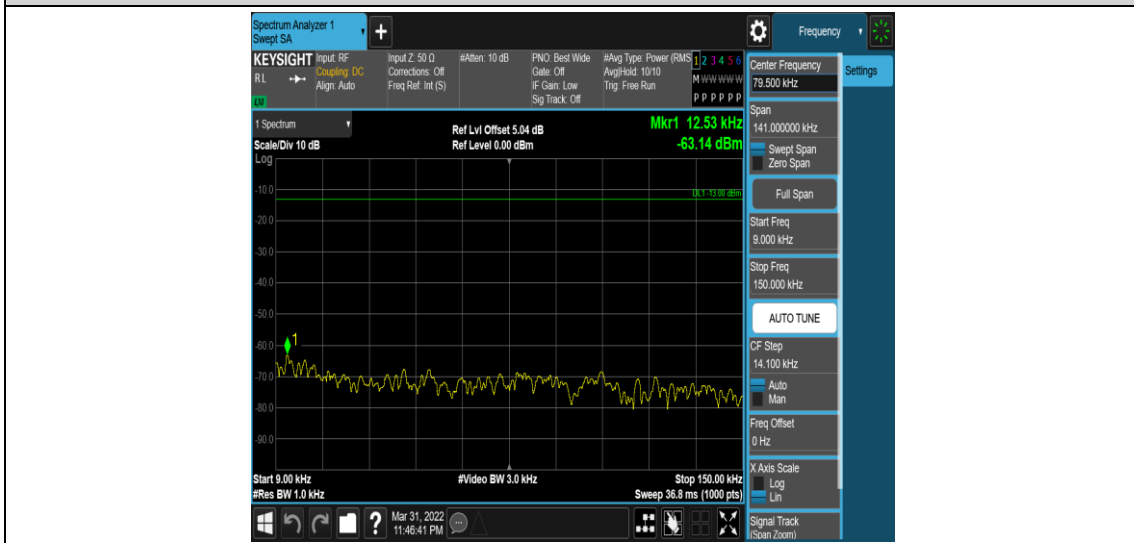

Band12-1.4MHz-QPSK-20173-1RB#0-Range4:1000~10000MHz

Band12-1.4MHz-16QAM-23017-1RB#0-Range1:0.009~0.15MHz