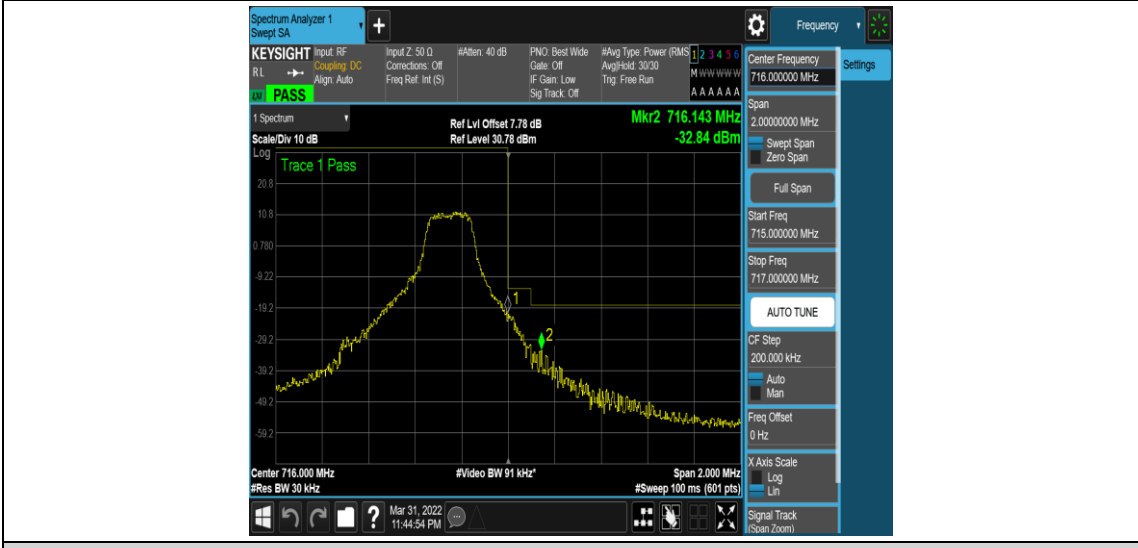

Band12-1.4MHz-16QAM-23173-1RB#0

Band12-1.4MHz-16QAM-23173-1RB#5