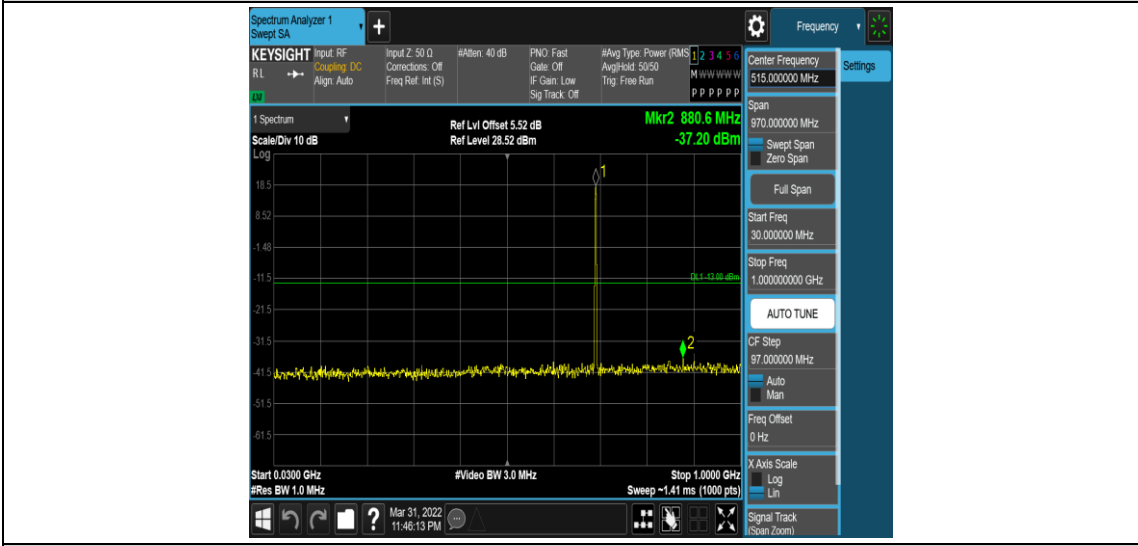

Band12-1.4MHz-QPSK-23017-1RB#0-Range2:0.15~30MHz

Band12-1.4MHz-QPSK-23017-1RB#0-Range3:30~1000MHz