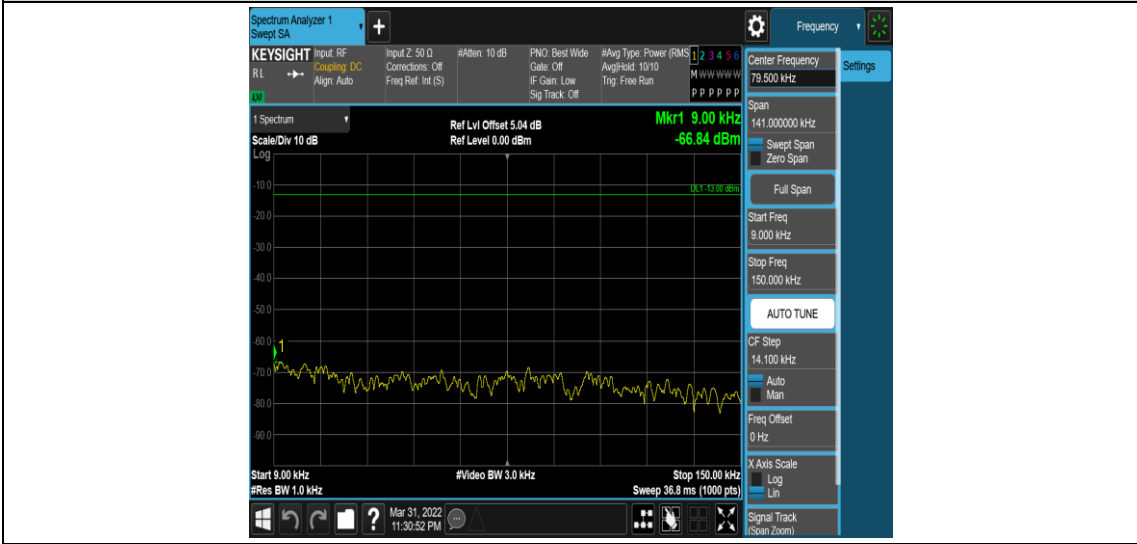

Band5-10MHz-QPSK-20600-1RB#0-Range2:0.15~30MHz

Band5-10MHz-QPSK-20600-1RB#0-Range3:30~1000MHz

Band5-10MHz-QPSK-20600-1RB#0-Range4:1000~10000MHz

Band5-10MHz-16QAM-20450-1RB#0-Range1:0.009~0.15MHz

Band5-10MHz-16QAM-20450-1RB#0-Range2:0.15~30MHz

Band5-10MHz-16QAM-20450-1RB#0-Range3:30~1000MHz

Band5-10MHz-16QAM-20450-1RB#0-Range4:1000~10000MHz

Band5-10MHz-16QAM-20525-1RB#0-Range1:0.009~0.15MHz

Band5-10MHz-16QAM-20525-1RB#0-Range2:0.15~30MHz

Band5-10MHz-16QAM-20525-1RB#0-Range3:30~1000MHz

Band5-10MHz-16QAM-20525-1RB#0-Range4:1000~10000MHz

Band5-10MHz-16QAM-20600-1RB#0-Range1:0.009~0.15MHz

Band5-10MHz-16QAM-20600-1RB#0-Range2:0.15~30MHz

Band5-10MHz-16QAM-20600-1RB#0-Range3:30~1000MHz

Band5-10MHz-16QAM-20600-1RB#0-Range4:1000~10000MHz

### Test Result

Band	Bandwidth	Modulation	Channel	RB Configure	Voltage					
					Voltage [Vdc]	Temperature (°C)	Deviation (Hz)	Deviation (ppm)	Limit (ppm)	Verdict
Band5	1.4MHz	QPSK	20407	6RB#0	VL	NT	1.14	0.001382	±2.5	PASS
Band5	1.4MHz	QPSK	20407	6RB#0	VN	NT	6.65	0.008064	±2.5	PASS
Band5	1.4MHz	QPSK	20407	6RB#0	VH	NT	6.74	0.008173	±2.5	PASS
Band5	1.4MHz	QPSK	20525	6RB#0	VL	NT	5.56	0.006647	±2.5	PASS