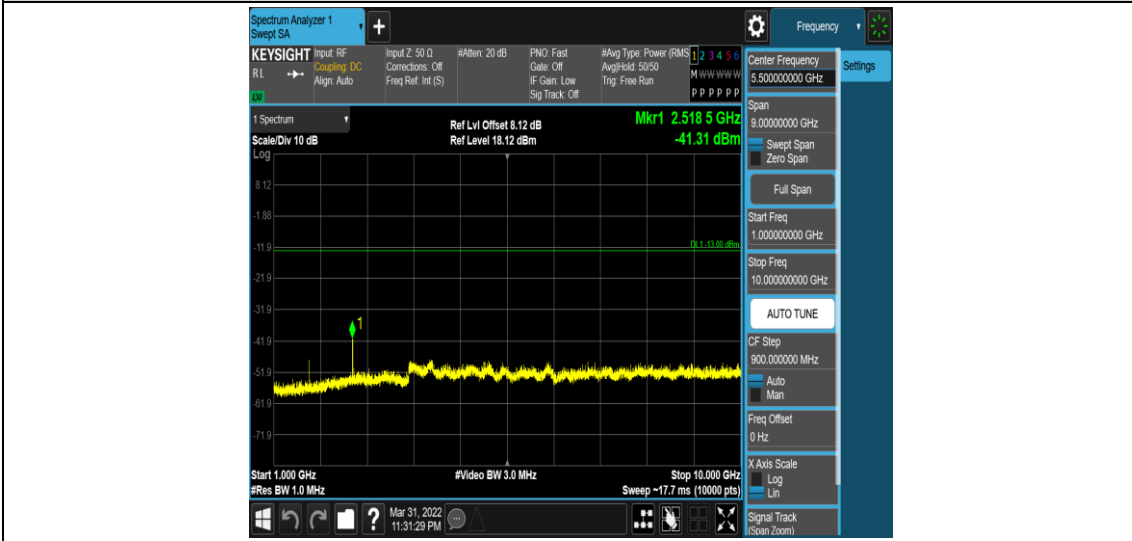

Band5-10MHz-16QAM-20525-1RB#0-Range4:1000~10000MHz

Band5-10MHz-16QAM-20600-1RB#0-Range1:0.009~0.15MHz

Band5-10MHz-16QAM-20600-1RB#0-Range2:0.15~30MHz

Band5-10MHz-16QAM-20600-1RB#0-Range3:30~1000MHz

Band5-10MHz-16QAM-20600-1RB#0-Range4:1000~10000MHz

### Test Result

Band	Bandwidth	Modulation	Channel	RB Configure	Voltage					
					Voltage [Vdc]	Temperature (°C)	Deviation (Hz)	Deviation (ppm)	Limit (ppm)	Verdict
Band5	1.4MHz	QPSK	20407	6RB#0	VL	NT	1.14	0.001382	±2.5	PASS
Band5	1.4MHz	QPSK	20407	6RB#0	VN	NT	6.65	0.008064	±2.5	PASS
Band5	1.4MHz	QPSK	20407	6RB#0	VH	NT	6.74	0.008173	±2.5	PASS
Band5	1.4MHz	QPSK	20525	6RB#0	VL	NT	5.56	0.006647	±2.5	PASS