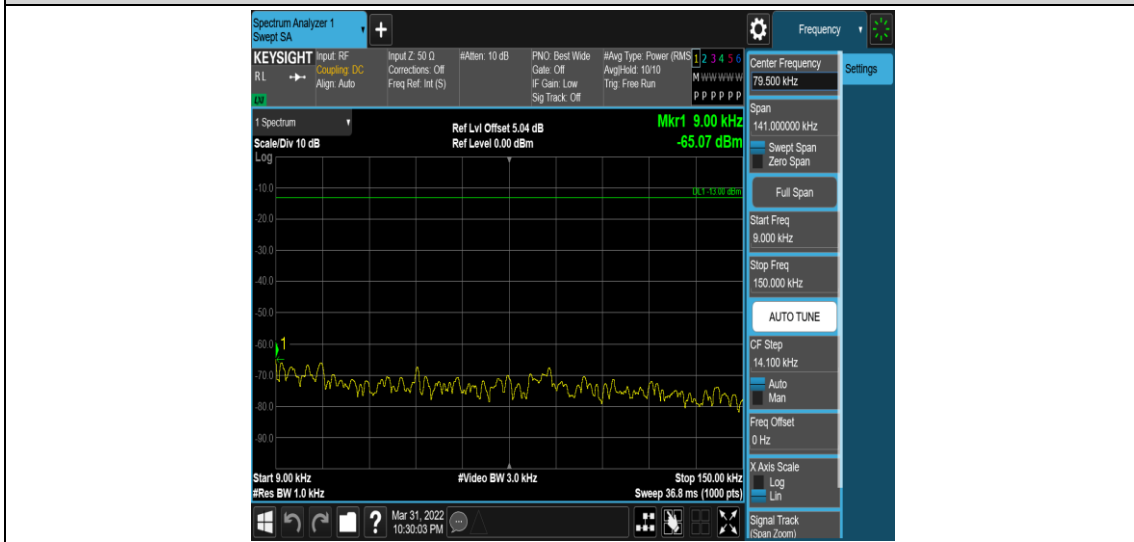

Band5-1.4MHz-16QAM-20525-1RB#0-Range1:0.009~0.15MHz

Band5-1.4MHz-16QAM-20525-1RB#0-Range2:0.15~30MHz

Band5-1.4MHz-16QAM-20525-1RB#0-Range3:30~1000MHz

Band5-1.4MHz-16QAM-20525-1RB#0-Range4:1000~10000MHz

Band5-1.4MHz-16QAM-20643-1RB#0-Range1:0.009~0.15MHz

Band5-1.4MHz-16QAM-20643-1RB#0-Range2:0.15~30MHz

Band5-1.4MHz-16QAM-20643-1RB#0-Range3:30~1000MHz

Band5-1.4MHz-16QAM-20643-1RB#0-Range4:1000~10000MHz

Band5-3MHz-QPSK-20415-1RB#0-Range1:0.009~0.15MHz

Band5-3MHz-QPSK-20415-1RB#0-Range2:0.15~30MHz