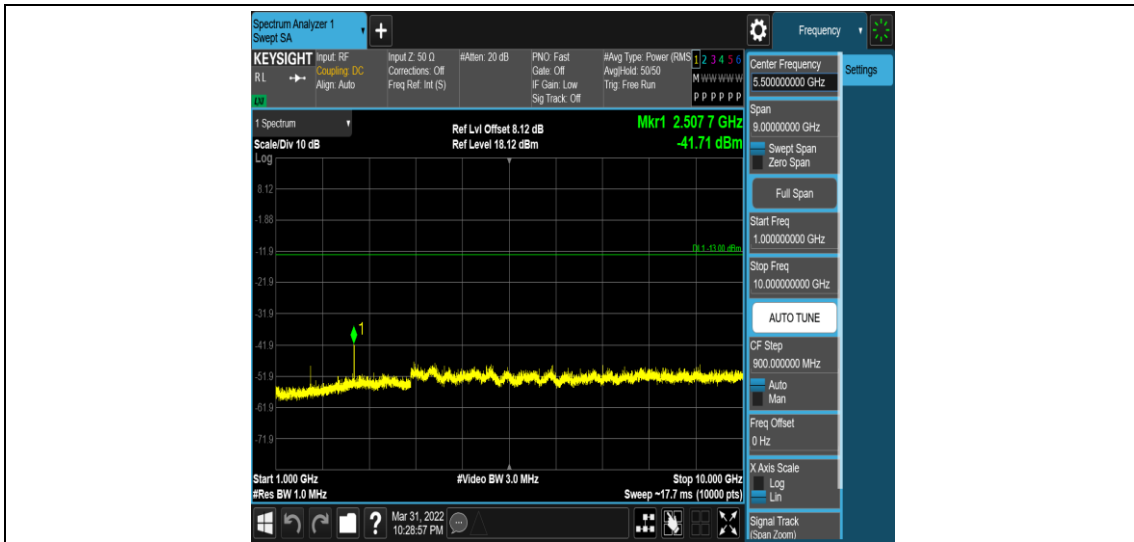

Band5-1.4MHz-16QAM-20525-1RB#0-Range1:0.009~0.15MHz

Band5-1.4MHz-16QAM-20525-1RB#0-Range2:0.15~30MHz

Band5-1.4MHz-16QAM-20525-1RB#0-Range3:30~1000MHz

Band5-1.4MHz-16QAM-20525-1RB#0-Range4:1000~10000MHz

Band5-1.4MHz-16QAM-20643-1RB#0-Range1:0.009~0.15MHz

Band5-1.4MHz-16QAM-20643-1RB#0-Range2:0.15~30MHz

Band5-1.4MHz-16QAM-20643-1RB#0-Range3:30~1000MHz

Band5-1.4MHz-16QAM-20643-1RB#0-Range4:1000~10000MHz

Band5-3MHz-QPSK-20415-1RB#0-Range1:0.009~0.15MHz

Band5-3MHz-QPSK-20415-1RB#0-Range2:0.15~30MHz