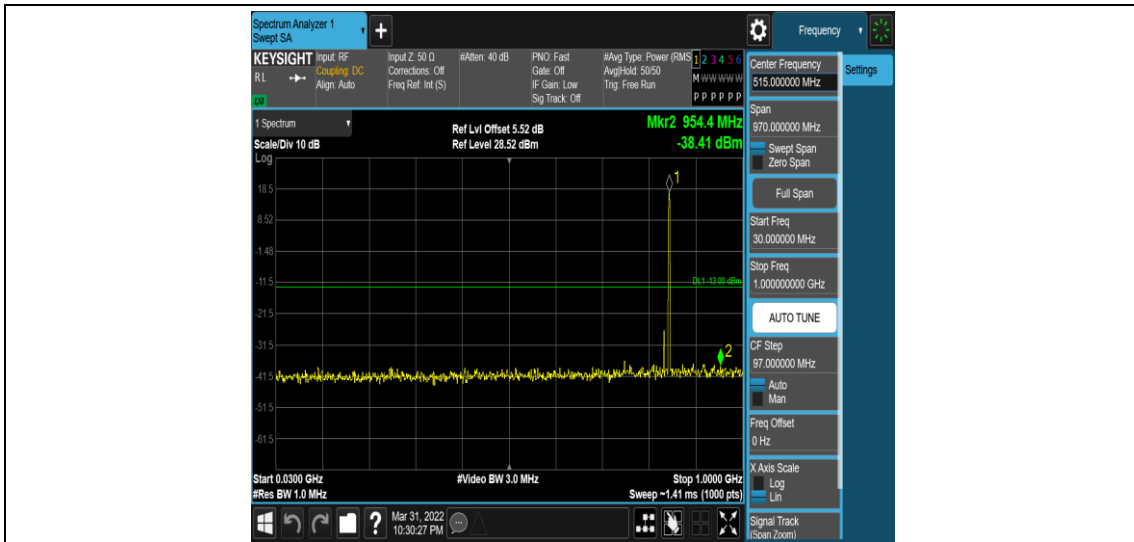

Band5-1.4MHz-16QAM-20525-1RB#0-Range1:0.009~0.15MHz

Band5-1.4MHz-16QAM-20525-1RB#0-Range2:0.15~30MHz

Band5-1.4MHz-16QAM-20525-1RB#0-Range3:30~1000MHz

Band5-1.4MHz-16QAM-20525-1RB#0-Range4:1000~10000MHz

Band5-1.4MHz-16QAM-20643-1RB#0-Range1:0.009~0.15MHz

Band5-1.4MHz-16QAM-20643-1RB#0-Range2:0.15~30MHz

Band5-1.4MHz-16QAM-20643-1RB#0-Range3:30~1000MHz

Band5-1.4MHz-16QAM-20643-1RB#0-Range4:1000~10000MHz

Band5-3MHz-QPSK-20415-1RB#0-Range1:0.009~0.15MHz

Band5-3MHz-QPSK-20415-1RB#0-Range2:0.15~30MHz