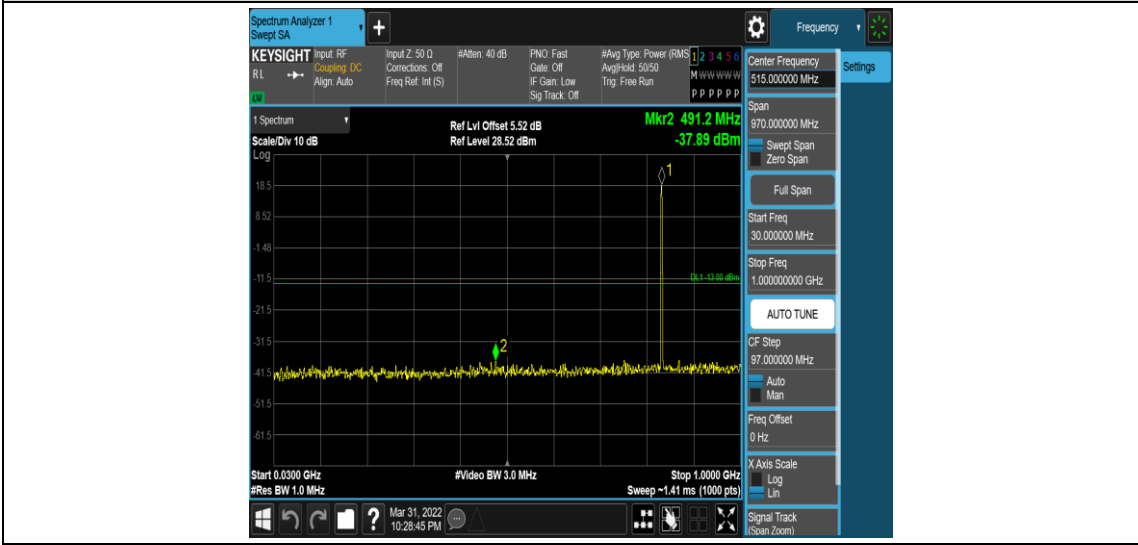

Band5-1.4MHz-16QAM-20525-1RB#0-Range1:0.009~0.15MHz

Band5-1.4MHz-16QAM-20525-1RB#0-Range2:0.15~30MHz

Band5-1.4MHz-16QAM-20525-1RB#0-Range3:30~1000MHz

Band5-1.4MHz-16QAM-20525-1RB#0-Range4:1000~10000MHz

Band5-1.4MHz-16QAM-20643-1RB#0-Range1:0.009~0.15MHz