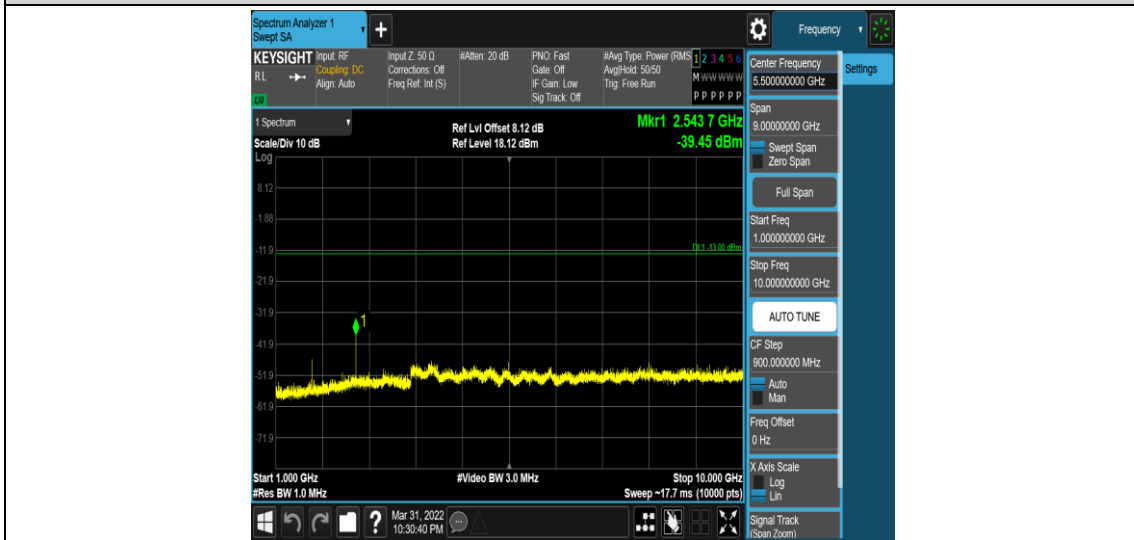

Band5-1.4MHz-16QAM-20525-1RB#0-Range1:0.009~0.15MHz

Band5-1.4MHz-16QAM-20525-1RB#0-Range2:0.15~30MHz

Band5-1.4MHz-16QAM-20525-1RB#0-Range3:30~1000MHz

Band5-1.4MHz-16QAM-20525-1RB#0-Range4:1000~10000MHz

Band5-1.4MHz-16QAM-20643-1RB#0-Range1:0.009~0.15MHz

Band5-1.4MHz-16QAM-20643-1RB#0-Range2:0.15~30MHz

Band5-1.4MHz-16QAM-20643-1RB#0-Range3:30~1000MHz

Band5-1.4MHz-16QAM-20643-1RB#0-Range4:1000~10000MHz

Band5-3MHz-QPSK-20415-1RB#0-Range1:0.009~0.15MHz

Band5-3MHz-QPSK-20415-1RB#0-Range2:0.15~30MHz