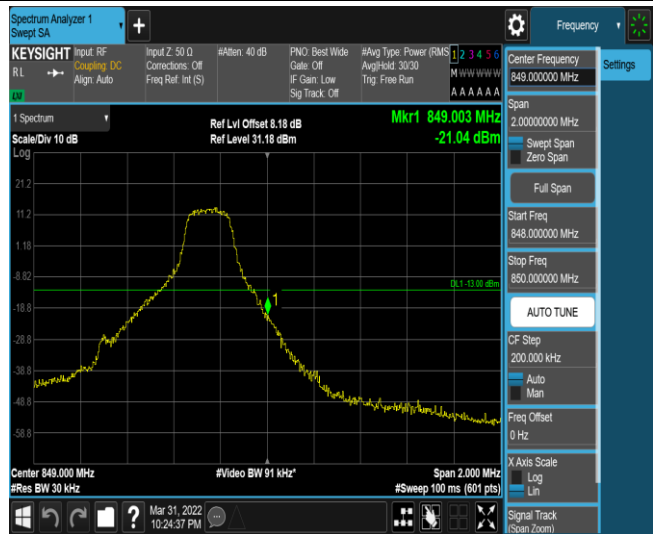

Test Graphs

Band5-1.4MHz-QPSK-20407-1RB#0

Band5-1.4MHz-QPSK-20407-1RB#5

Band5-1.4MHz-QPSK-20407-6RB#0

Band5-1.4MHz-QPSK-20643-1RB#0

Band5-1.4MHz-QPSK-20643-1RB#5

Band5-1.4MHz-QPSK-20643-6RB#0

Band5-1.4MHz-16QAM-20407-1RB#0