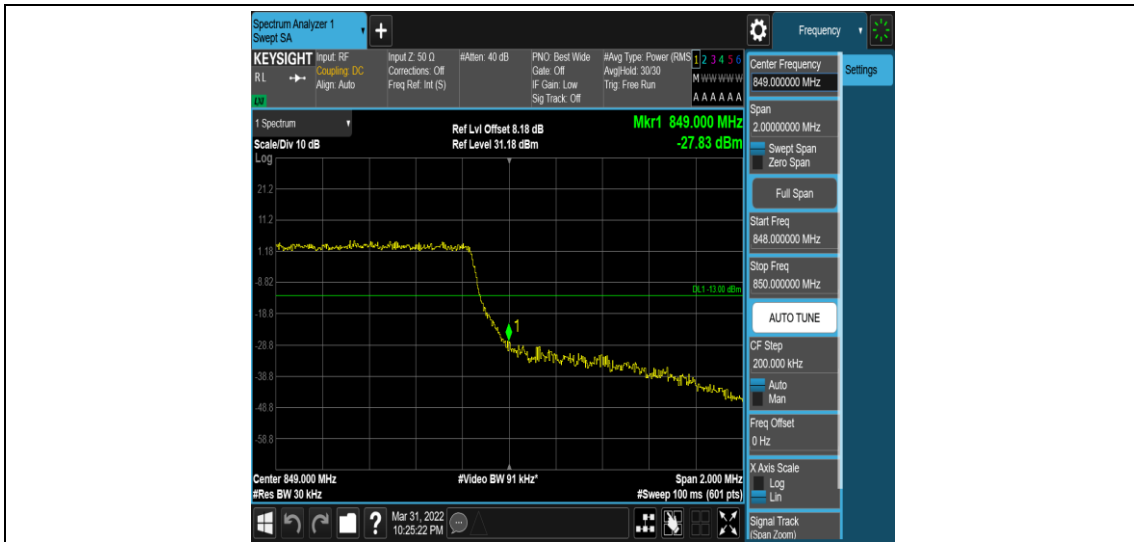

Test Graphs

Band5-1.4MHz-QPSK-20407-1RB#0

Band5-1.4MHz-QPSK-20407-1RB#5

Band5-1.4MHz-QPSK-20407-6RB#0

Band5-1.4MHz-QPSK-20643-1RB#0

Band5-1.4MHz-QPSK-20643-1RB#5

Band5-1.4MHz-QPSK-20643-6RB#0

Band5-1.4MHz-16QAM-20407-1RB#0

Band5-1.4MHz-16QAM-20407-1RB#5

Band5-1.4MHz-16QAM-20407-6RB#0

Band5-1.4MHz-16QAM-20643-1RB#0

Band5-1.4MHz-16QAM-20643-1RB#5

Band5-1.4MHz-16QAM-20643-6RB#0

Band5-3MHz-QPSK-20415-1RB#0

Band5-3MHz-QPSK-20415-1RB#14