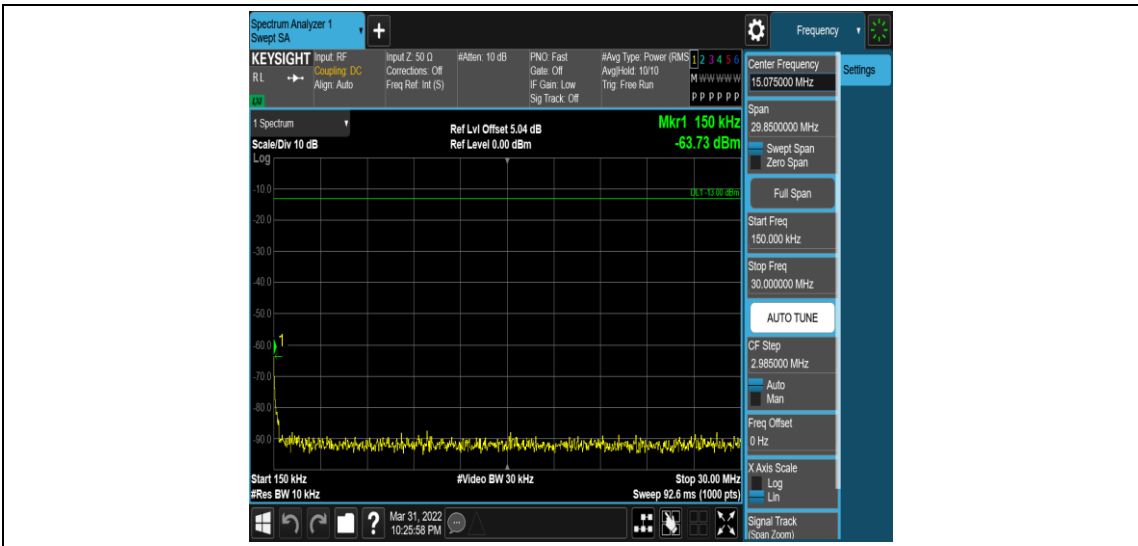

Band5-1.4MHz-QPSK-20407-1RB#0-Range2:0.15~30MHz