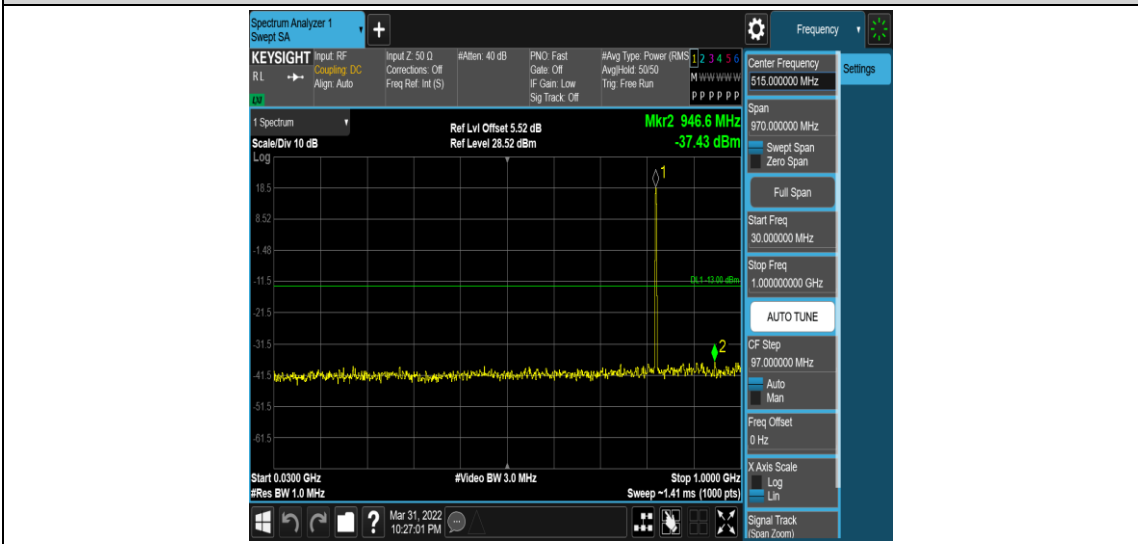

Band5-1.4MHz-QPSK-20643-1RB#0-Range2:0.15~30MHz

Band5-1.4MHz-QPSK-20643-1RB#0-Range3:30~1000MHz

Band5-1.4MHz-QPSK-20643-1RB#0-Range4:1000~10000MHz

Band5-1.4MHz-16QAM-20407-1RB#0-Range1:0.009~0.15MHz

Band5-1.4MHz-16QAM-20407-1RB#0-Range2:0.15~30MHz

Band5-1.4MHz-16QAM-20407-1RB#0-Range3:30~1000MHz

Band5-1.4MHz-16QAM-20407-1RB#0-Range4:1000~10000MHz