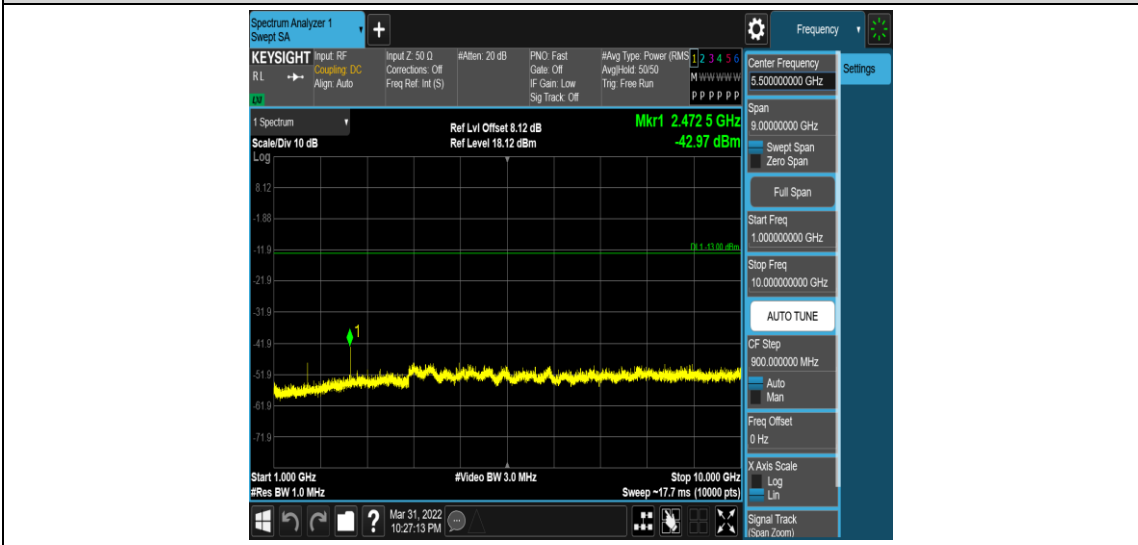

Band5-1.4MHz-QPSK-20643-1RB#0-Range2:0.15~30MHz

Band5-1.4MHz-QPSK-20643-1RB#0-Range3:30~1000MHz

Band5-1.4MHz-QPSK-20643-1RB#0-Range4:1000~10000MHz

Band5-1.4MHz-16QAM-20407-1RB#0-Range1:0.009~0.15MHz

Band5-1.4MHz-16QAM-20407-1RB#0-Range2:0.15~30MHz

Band5-1.4MHz-16QAM-20407-1RB#0-Range3:30~1000MHz

Band5-1.4MHz-16QAM-20407-1RB#0-Range4:1000~10000MHz