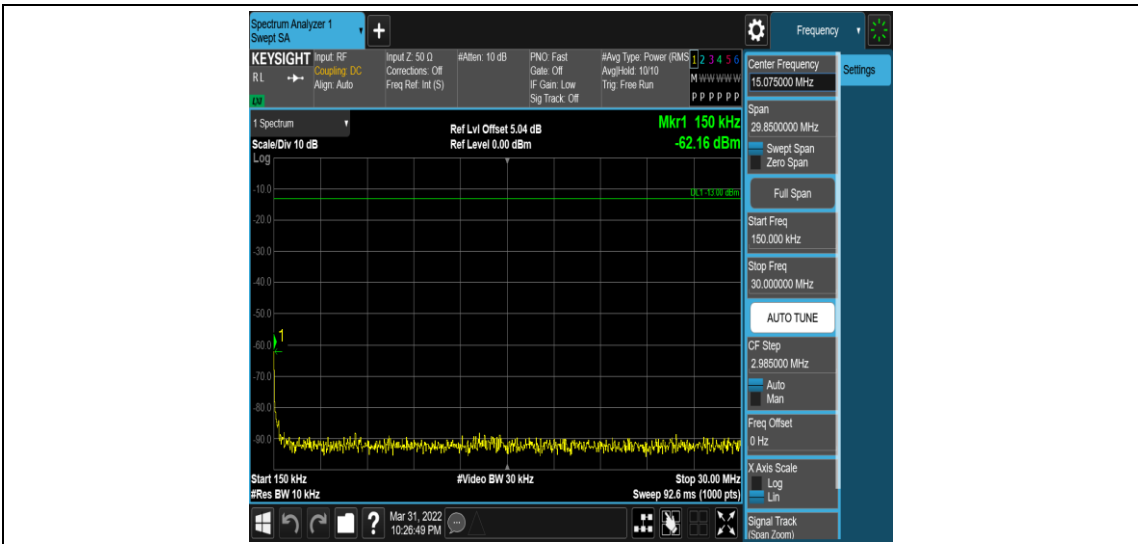

Band5-1.4MHz-QPSK-20525-1RB#0-Range1:0.009~0.15MHz

Band5-1.4MHz-QPSK-20525-1RB#0-Range2:0.15~30MHz

Band5-1.4MHz-QPSK-20525-1RB#0-Range3:30~1000MHz

Band5-1.4MHz-QPSK-20525-1RB#0-Range4:1000~10000MHz

Band5-1.4MHz-QPSK-20643-1RB#0-Range1:0.009~0.15MHz

Band5-1.4MHz-QPSK-20643-1RB#0-Range2:0.15~30MHz

Band5-1.4MHz-QPSK-20643-1RB#0-Range3:30~1000MHz

Band5-1.4MHz-QPSK-20643-1RB#0-Range4:1000~10000MHz

Band5-1.4MHz-16QAM-20407-1RB#0-Range1:0.009~0.15MHz

Band5-1.4MHz-16QAM-20407-1RB#0-Range2:0.15~30MHz

Band5-1.4MHz-16QAM-20407-1RB#0-Range3:30~1000MHz

Band5-1.4MHz-16QAM-20407-1RB#0-Range4:1000~10000MHz