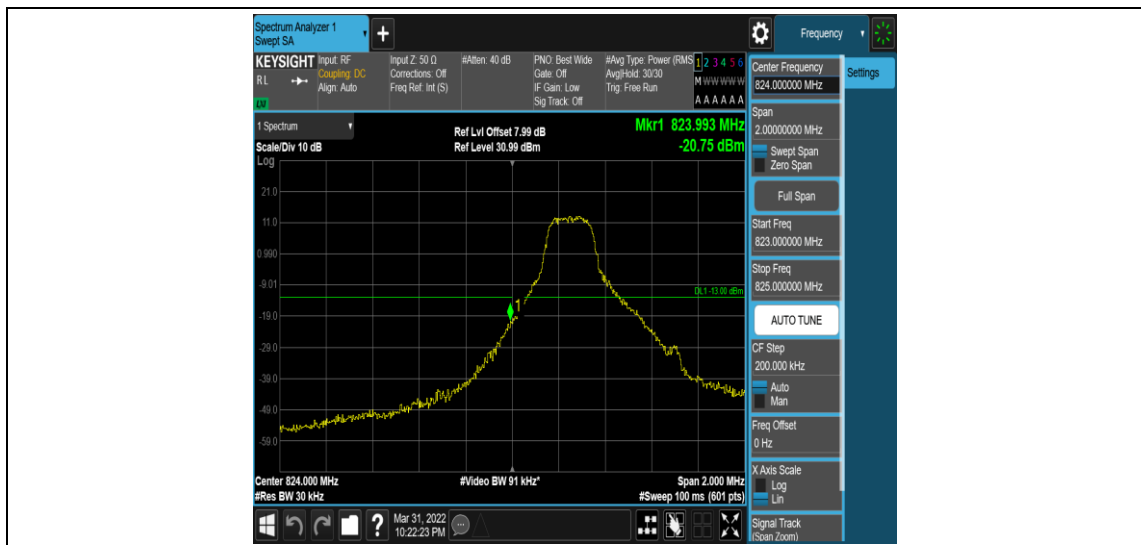

Band5	5MHz	16QAM	20625	25RB#0	-28.88	PASS
Band5	10MHz	QPSK	20450	1RB#0	-19.98	PASS
Band5	10MHz	QPSK	20450	1RB#49	-42.10	PASS
Band5	10MHz	QPSK	20450	50RB#0	-28.52	PASS
Band5	10MHz	QPSK	20600	1RB#0	-48.92	PASS
Band5	10MHz	QPSK	20600	1RB#49	-19.19	PASS
Band5	10MHz	QPSK	20600	50RB#0	-30.05	PASS
Band5	10MHz	16QAM	20450	1RB#0	-20.11	PASS
Band5	10MHz	16QAM	20450	1RB#49	-49.40	PASS
Band5	10MHz	16QAM	20450	50RB#0	-31.62	PASS
Band5	10MHz	16QAM	20600	1RB#0	-49.51	PASS
Band5	10MHz	16QAM	20600	1RB#49	-18.43	PASS
Band5	10MHz	16QAM	20600	50RB#0	-32.20	PASS

Test Graphs

Band5-1.4MHz-QPSK-20407-1RB#0