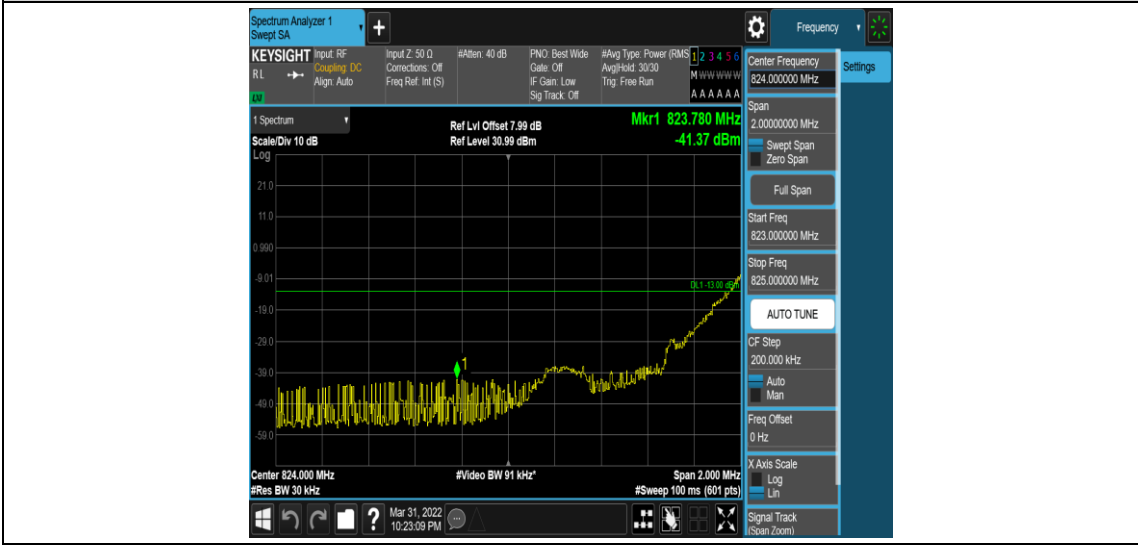

Test Graphs

Band5-1.4MHz-QPSK-20407-1RB#0

Band5-1.4MHz-QPSK-20407-1RB#5

Band5-1.4MHz-QPSK-20407-6RB#0

Band5-1.4MHz-QPSK-20643-1RB#0

Band5-1.4MHz-QPSK-20643-1RB#5

Band5-1.4MHz-QPSK-20643-6RB#0

Band5-1.4MHz-16QAM-20407-1RB#0