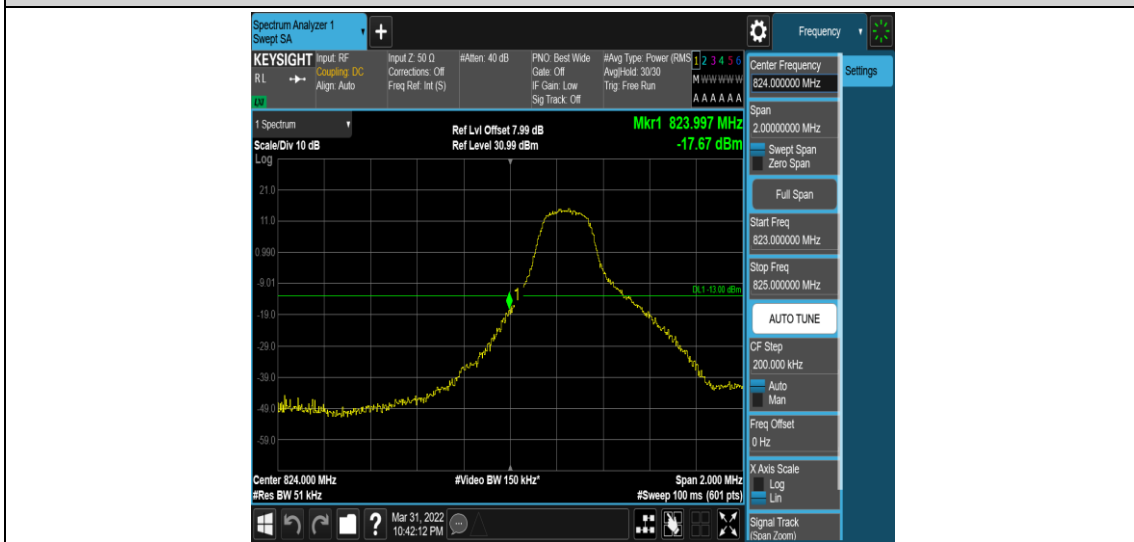

Band5-1.4MHz-16QAM-20407-1RB#5

Band5-1.4MHz-16QAM-20407-6RB#0

Band5-1.4MHz-16QAM-20643-1RB#0

Band5-1.4MHz-16QAM-20643-1RB#5

Band5-1.4MHz-16QAM-20643-6RB#0

Band5-3MHz-QPSK-20415-1RB#0

Band5-3MHz-QPSK-20415-1RB#14