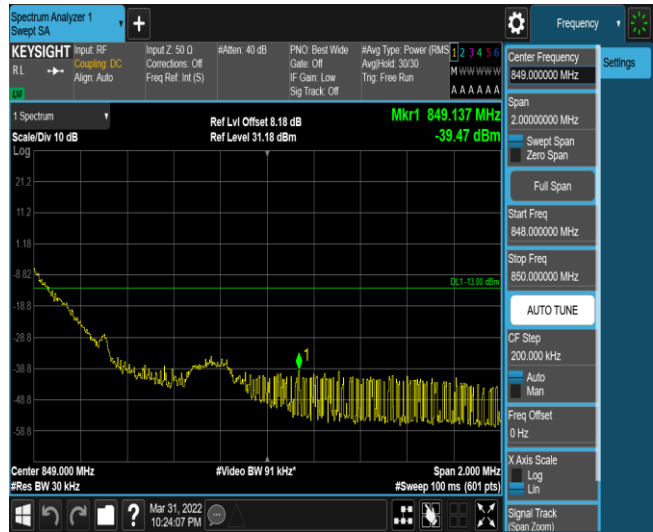

Test Graphs

Band5-1.4MHz-QPSK-20407-1RB#0

Band5-1.4MHz-QPSK-20407-1RB#5

Band5-1.4MHz-QPSK-20407-6RB#0

Band5-1.4MHz-QPSK-20643-1RB#0

Band5-1.4MHz-QPSK-20643-1RB#5

Band5-1.4MHz-QPSK-20643-6RB#0

Band5-1.4MHz-16QAM-20407-1RB#0