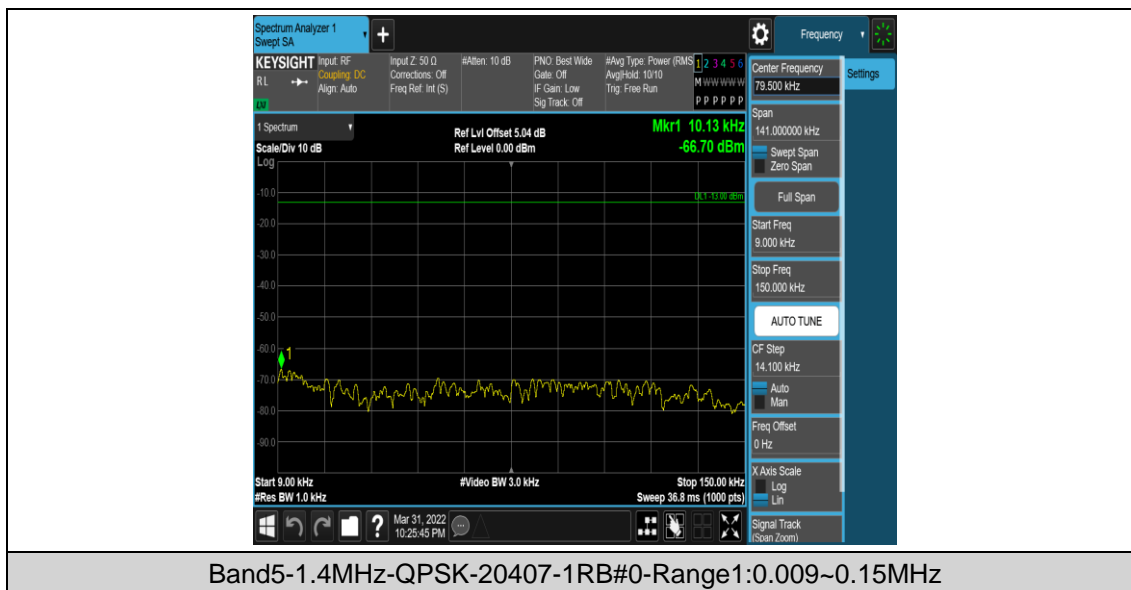

Band5	10MHz	QPSK	20525	1RB#0	Range2:0.15~30MHz	PASS
Band5	10MHz	QPSK	20525	1RB#0	Range3:30~1000MHz	PASS
Band5	10MHz	QPSK	20525	1RB#0	Range4:1000~10000MHz	PASS
Band5	10MHz	QPSK	20600	1RB#0	Range1:0.009~0.15MHz	PASS
Band5	10MHz	QPSK	20600	1RB#0	Range2:0.15~30MHz	PASS
Band5	10MHz	QPSK	20600	1RB#0	Range3:30~1000MHz	PASS
Band5	10MHz	QPSK	20600	1RB#0	Range4:1000~10000MHz	PASS
Band5	10MHz	16QAM	20450	1RB#0	Range1:0.009~0.15MHz	PASS
Band5	10MHz	16QAM	20450	1RB#0	Range2:0.15~30MHz	PASS
Band5	10MHz	16QAM	20450	1RB#0	Range3:30~1000MHz	PASS
Band5	10MHz	16QAM	20450	1RB#0	Range4:1000~10000MHz	PASS
Band5	10MHz	16QAM	20525	1RB#0	Range1:0.009~0.15MHz	PASS
Band5	10MHz	16QAM	20525	1RB#0	Range2:0.15~30MHz	PASS
Band5	10MHz	16QAM	20525	1RB#0	Range3:30~1000MHz	PASS
Band5	10MHz	16QAM	20525	1RB#0	Range4:1000~10000MHz	PASS
Band5	10MHz	16QAM	20600	1RB#0	Range1:0.009~0.15MHz	PASS
Band5	10MHz	16QAM	20600	1RB#0	Range2:0.15~30MHz	PASS
Band5	10MHz	16QAM	20600	1RB#0	Range3:30~1000MHz	PASS
Band5	10MHz	16QAM	20600	1RB#0	Range4:1000~10000MHz	PASS

Test Graphs

Band5-1.4MHz-QPSK-20407-1RB#0-Range1:0.009~0.15MHz