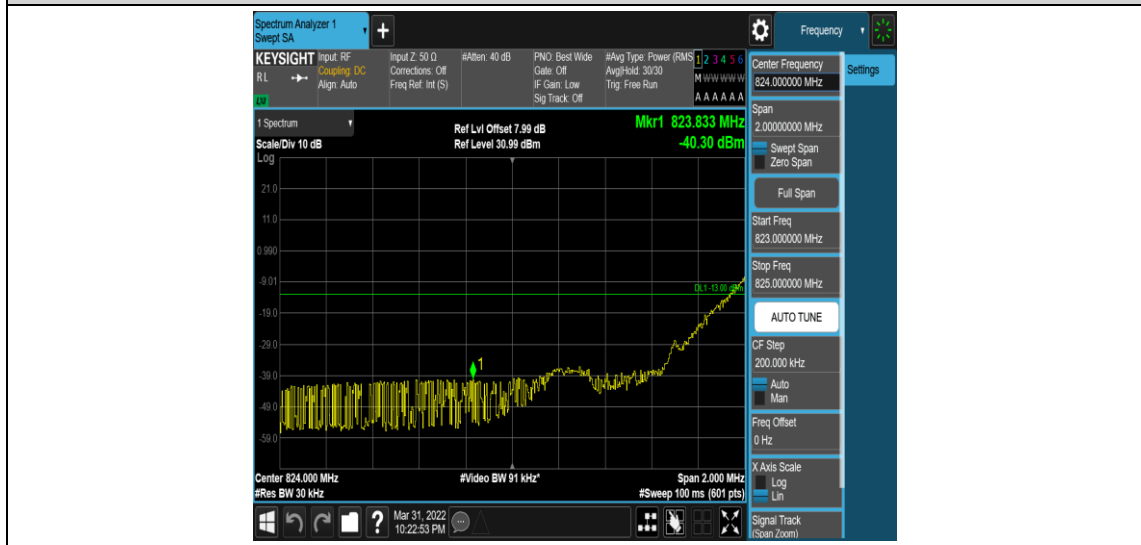

Band5	5MHz	16QAM	20625	25RB#0	-28.88	PASS
Band5	10MHz	QPSK	20450	1RB#0	-19.98	PASS
Band5	10MHz	QPSK	20450	1RB#49	-42.10	PASS
Band5	10MHz	QPSK	20450	50RB#0	-28.52	PASS
Band5	10MHz	QPSK	20600	1RB#0	-48.92	PASS
Band5	10MHz	QPSK	20600	1RB#49	-19.19	PASS
Band5	10MHz	QPSK	20600	50RB#0	-30.05	PASS
Band5	10MHz	16QAM	20450	1RB#0	-20.11	PASS
Band5	10MHz	16QAM	20450	1RB#49	-49.40	PASS
Band5	10MHz	16QAM	20450	50RB#0	-31.62	PASS
Band5	10MHz	16QAM	20600	1RB#0	-49.51	PASS
Band5	10MHz	16QAM	20600	1RB#49	-18.43	PASS
Band5	10MHz	16QAM	20600	50RB#0	-32.20	PASS

Test Graphs