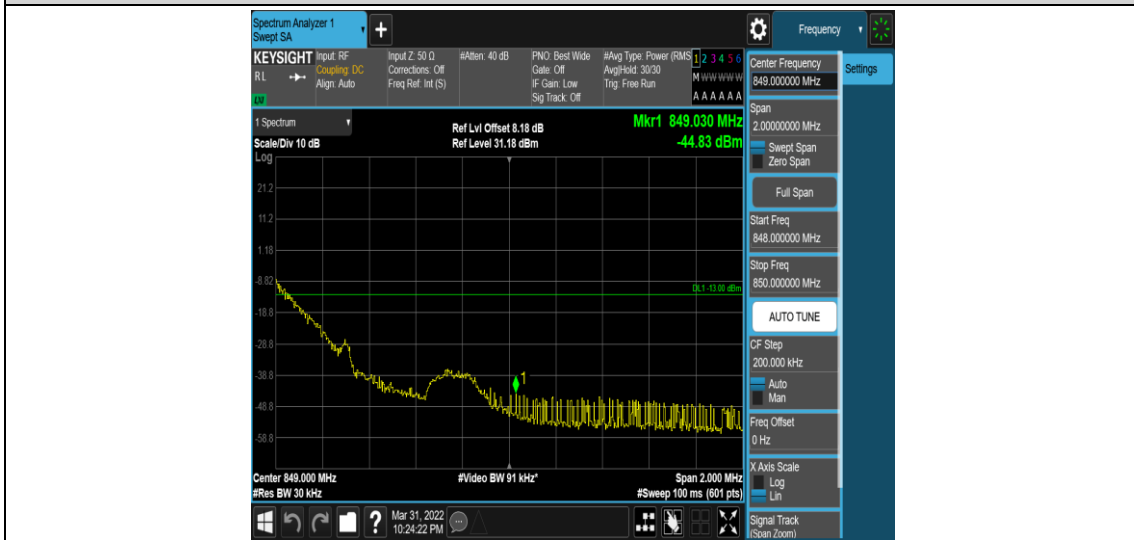

Test Graphs

Band5-1.4MHz-QPSK-20407-1RB#0

Band5-1.4MHz-QPSK-20407-1RB#5

Band5-1.4MHz-QPSK-20407-6RB#0

Band5-1.4MHz-QPSK-20643-1RB#0

Band5-1.4MHz-QPSK-20643-1RB#5

Band5-1.4MHz-QPSK-20643-6RB#0

Band5-1.4MHz-16QAM-20407-1RB#0

Band5-1.4MHz-16QAM-20407-1RB#5

Band5-1.4MHz-16QAM-20407-6RB#0

Band5-1.4MHz-16QAM-20643-1RB#0

Band5-1.4MHz-16QAM-20643-1RB#5

Band5-1.4MHz-16QAM-20643-6RB#0

Band5-3MHz-QPSK-20415-1RB#0

Band5-3MHz-QPSK-20415-1RB#14