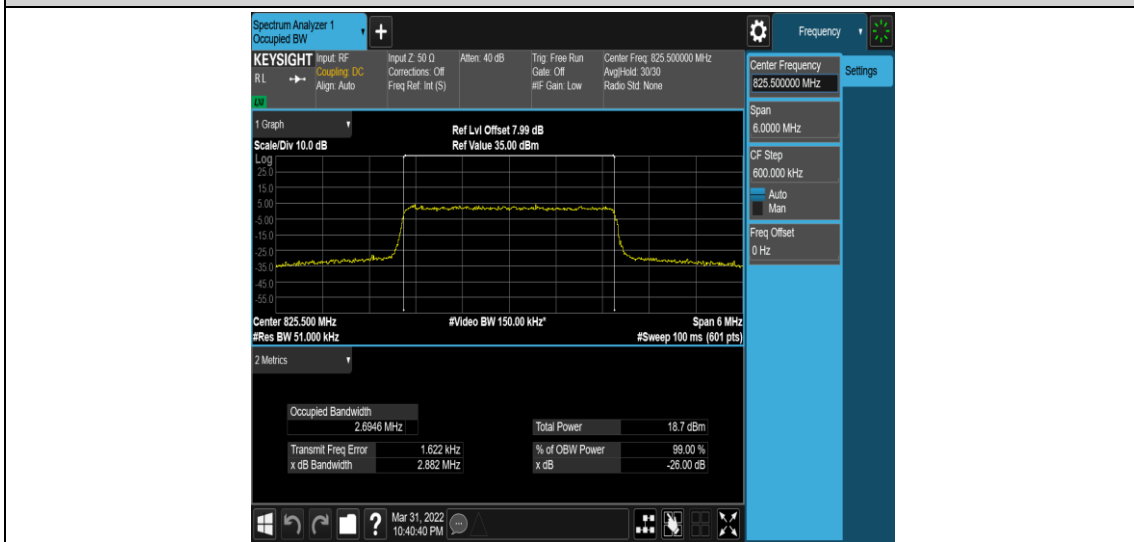

Test Graphs

Band5-1.4MHz-QPSK-20407-6RB#0

Band5-1.4MHz-QPSK-20525-6RB#0

Band5-1.4MHz-QPSK-20643-6RB#0

Band5-1.4MHz-16QAM-20407-6RB#0

Band5-1.4MHz-16QAM-20525-6RB#0

Band5-1.4MHz-16QAM-20643-6RB#0

Band5-3MHz-QPSK-20415-15RB#0