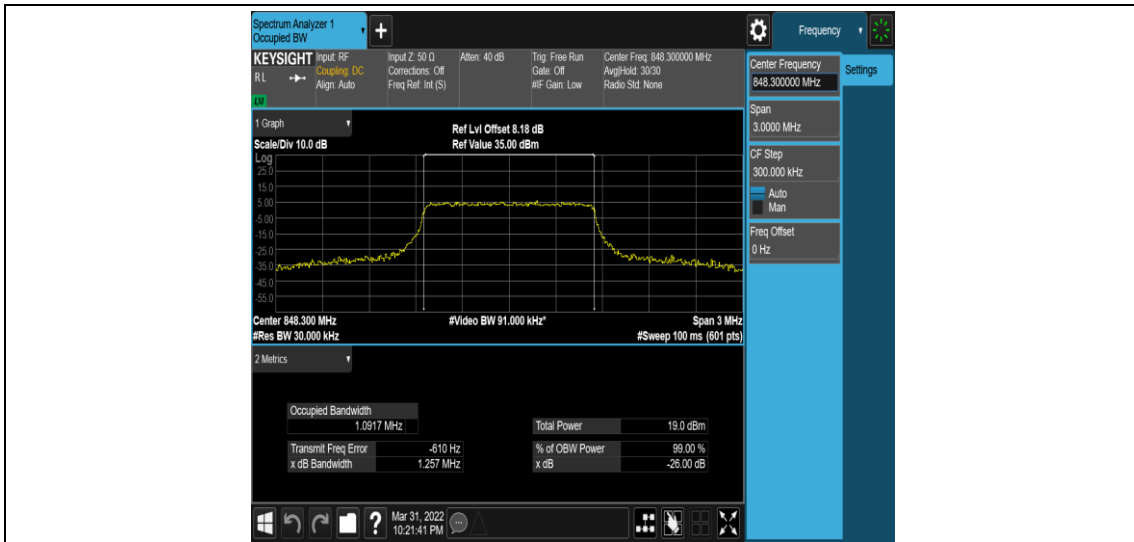

Appendix C: 26dB Bandwidth and Occupied Bandwidth

Test Result

Band	Bandwidth	Modulation	Channel	RB Configuration	Occupied Bandwidth (MHz)	26dB Bandwidth (MHz)	Verdict
Band5	1.4MHz	QPSK	20407	6RB#0	1.0935	1.254	PASS
Band5	1.4MHz	QPSK	20525	6RB#0	1.0902	1.249	PASS
Band5	1.4MHz	QPSK	20643	6RB#0	1.0917	1.257	PASS
Band5	1.4MHz	16QAM	20407	6RB#0	1.0914	1.261	PASS
Band5	1.4MHz	16QAM	20525	6RB#0	1.0903	1.253	PASS
Band5	1.4MHz	16QAM	20643	6RB#0	1.0875	1.237	PASS
Band5	3MHz	QPSK	20415	15RB#0	2.6946	2.882	PASS
Band5	3MHz	QPSK	20525	15RB#0	2.6940	2.869	PASS
Band5	3MHz	QPSK	20635	15RB#0	2.6965	2.883	PASS
Band5	3MHz	16QAM	20415	15RB#0	2.6876	2.878	PASS
Band5	3MHz	16QAM	20525	15RB#0	2.6859	2.863	PASS
Band5	3MHz	16QAM	20635	15RB#0	2.6862	2.884	PASS
Band5	5MHz	QPSK	20425	25RB#0	4.4992	4.867	PASS
Band5	5MHz	QPSK	20525	25RB#0	4.4944	4.846	PASS
Band5	5MHz	QPSK	20625	25RB#0	4.4996	4.842	PASS
Band5	5MHz	16QAM	20425	25RB#0	4.5104	4.873	PASS
Band5	5MHz	16QAM	20525	25RB#0	4.5033	4.822	PASS
Band5	5MHz	16QAM	20625	25RB#0	4.4991	4.923	PASS
Band5	10MHz	QPSK	20450	50RB#0	8.9929	9.566	PASS
Band5	10MHz	QPSK	20525	50RB#0	8.9823	9.545	PASS
Band5	10MHz	QPSK	20600	50RB#0	8.9836	9.516	PASS
Band5	10MHz	16QAM	20450	50RB#0	8.9698	9.517	PASS
Band5	10MHz	16QAM	20525	50RB#0	8.9683	9.529	PASS
Band5	10MHz	16QAM	20600	50RB#0	8.9806	9.527	PASS

Test Graphs

Band5-1.4MHz-QPSK-20407-6RB#0

Band5-1.4MHz-QPSK-20525-6RB#0

Band5-1.4MHz-QPSK-20643-6RB#0

Band5-1.4MHz-16QAM-20407-6RB#0

Band5-1.4MHz-16QAM-20525-6RB#0

Band5-1.4MHz-16QAM-20643-6RB#0

Band5-3MHz-QPSK-20415-15RB#0