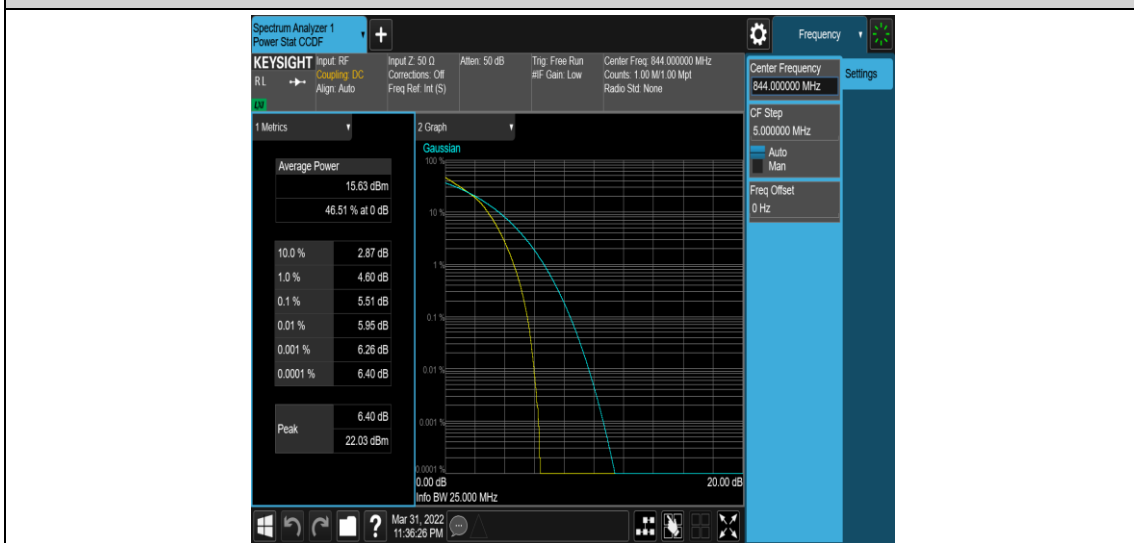

Band5-10MHz-QPSK-20525-1RB#0

Band5-10MHz-QPSK-20525-50RB#0

Band5-10MHz-QPSK-20600-1RB#0

Band5-10MHz-QPSK-20600-50RB#0

Band5-10MHz-16QAM-20525-50RB#0

Band5-10MHz-16QAM-20600-1RB#0

Band5-10MHz-16QAM-20600-50RB#0

Appendix C: 26dB Bandwidth and Occupied Bandwidth

Test Result

Band	Bandwidth	Modulation	Channel	RB Configuration	Occupied Bandwidth (MHz)	26dB Bandwidth (MHz)	Verdict
Band5	1.4MHz	QPSK	20407	6RB#0	1.0935	1.254	PASS
Band5	1.4MHz	QPSK	20525	6RB#0	1.0902	1.249	PASS
Band5	1.4MHz	QPSK	20643	6RB#0	1.0917	1.257	PASS
Band5	1.4MHz	16QAM	20407	6RB#0	1.0914	1.261	PASS
Band5	1.4MHz	16QAM	20525	6RB#0	1.0903	1.253	PASS
Band5	1.4MHz	16QAM	20643	6RB#0	1.0875	1.237	PASS
Band5	3MHz	QPSK	20415	15RB#0	2.6946	2.882	PASS
Band5	3MHz	QPSK	20525	15RB#0	2.6940	2.869	PASS
Band5	3MHz	QPSK	20635	15RB#0	2.6965	2.883	PASS
Band5	3MHz	16QAM	20415	15RB#0	2.6876	2.878	PASS
Band5	3MHz	16QAM	20525	15RB#0	2.6859	2.863	PASS
Band5	3MHz	16QAM	20635	15RB#0	2.6862	2.884	PASS
Band5	5MHz	QPSK	20425	25RB#0	4.4992	4.867	PASS
Band5	5MHz	QPSK	20525	25RB#0	4.4944	4.846	PASS
Band5	5MHz	QPSK	20625	25RB#0	4.4996	4.842	PASS
Band5	5MHz	16QAM	20425	25RB#0	4.5104	4.873	PASS
Band5	5MHz	16QAM	20525	25RB#0	4.5033	4.822	PASS
Band5	5MHz	16QAM	20625	25RB#0	4.4991	4.923	PASS
Band5	10MHz	QPSK	20450	50RB#0	8.9929	9.566	PASS
Band5	10MHz	QPSK	20525	50RB#0	8.9823	9.545	PASS
Band5	10MHz	QPSK	20600	50RB#0	8.9836	9.516	PASS
Band5	10MHz	16QAM	20450	50RB#0	8.9698	9.517	PASS
Band5	10MHz	16QAM	20525	50RB#0	8.9683	9.529	PASS
Band5	10MHz	16QAM	20600	50RB#0	8.9806	9.527	PASS