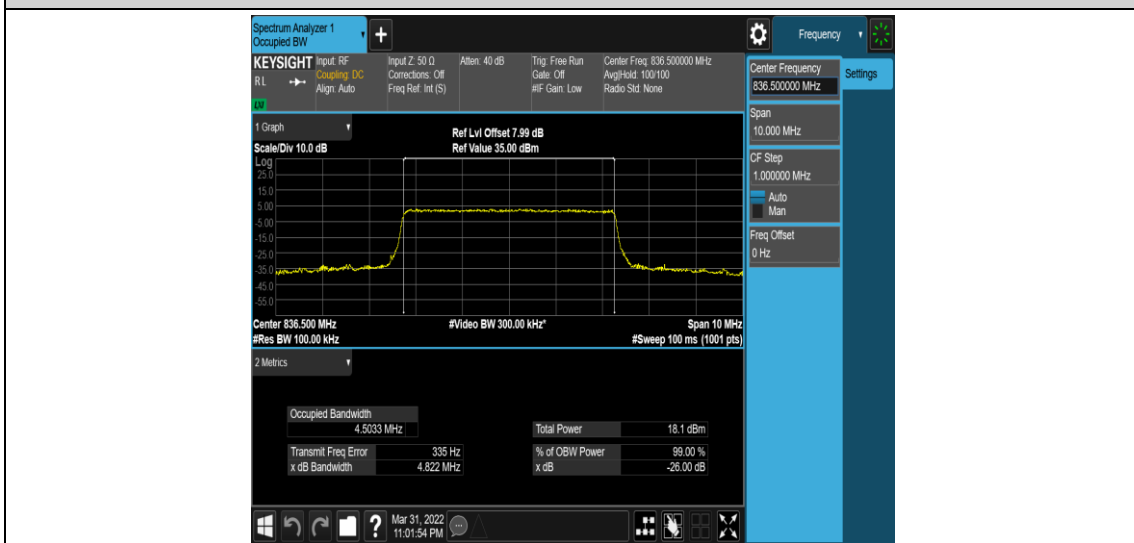

Band5-5MHz-16QAM-20525-25RB#0