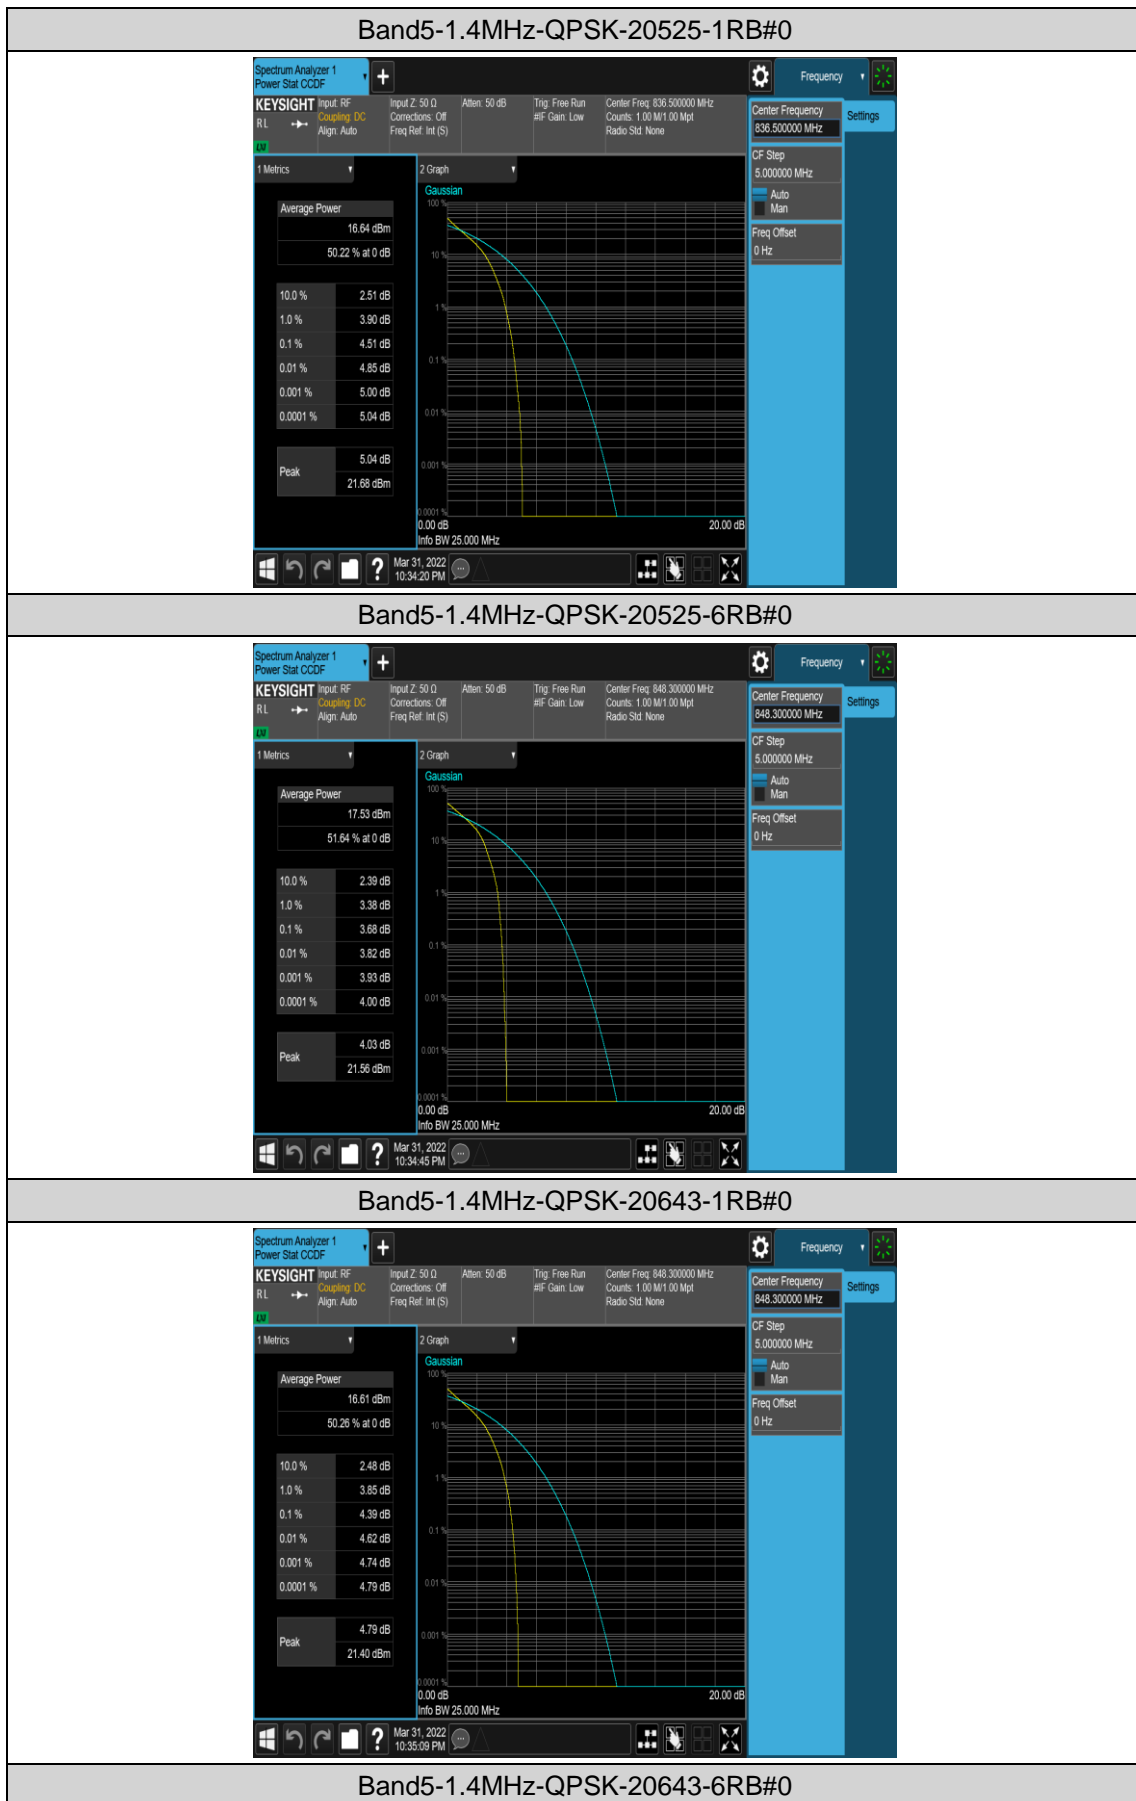

Test Graphs

Band5-1.4MHz-QPSK-20407-1RB#0

Band5-1.4MHz-QPSK-20407-6RB#0

Band5-1.4MHz-16QAM-20407-1RB#0

Band5-1.4MHz-16QAM-20407-6RB#0

Band5-1.4MHz-16QAM-20525-1RB#0

Band5-1.4MHz-16QAM-20525-6RB#0

Band5-1.4MHz-16QAM-20643-1RB#0