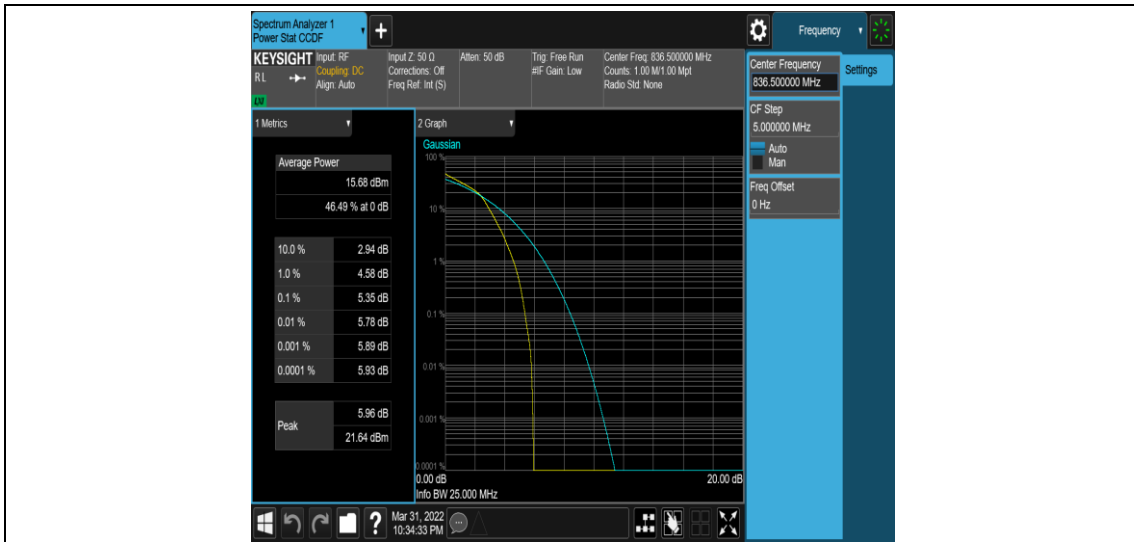

Test Graphs

Band5-1.4MHz-QPSK-20407-1RB#0

Band5-1.4MHz-QPSK-20407-6RB#0

Band5-1.4MHz-16QAM-20407-1RB#0

Band5-1.4MHz-16QAM-20407-6RB#0

Band5-1.4MHz-16QAM-20525-1RB#0

Band5-1.4MHz-16QAM-20525-6RB#0

Band5-1.4MHz-16QAM-20643-1RB#0