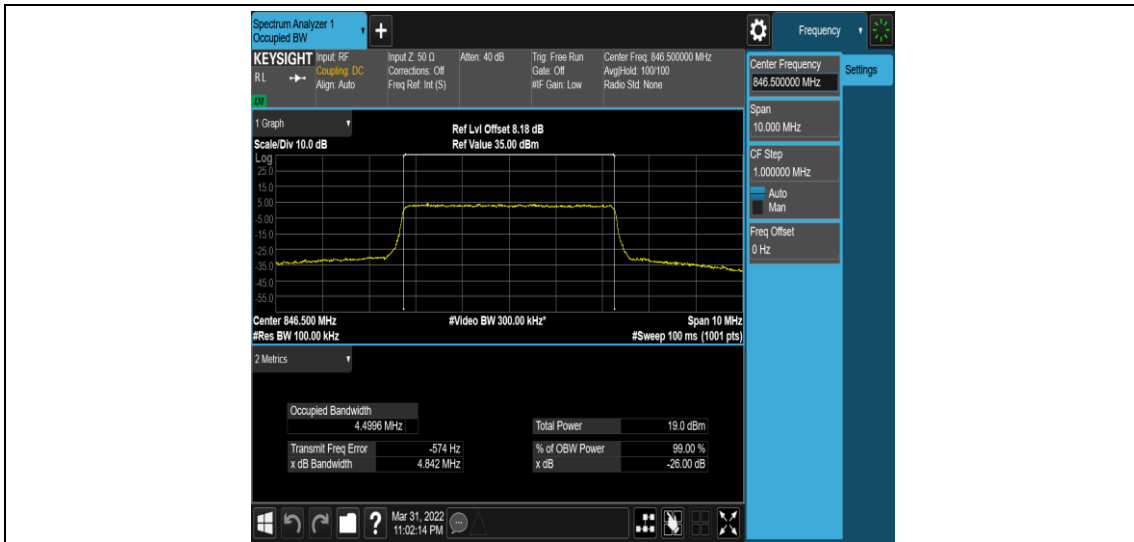

Band5-5MHz-QPSK-20625-25RB#0