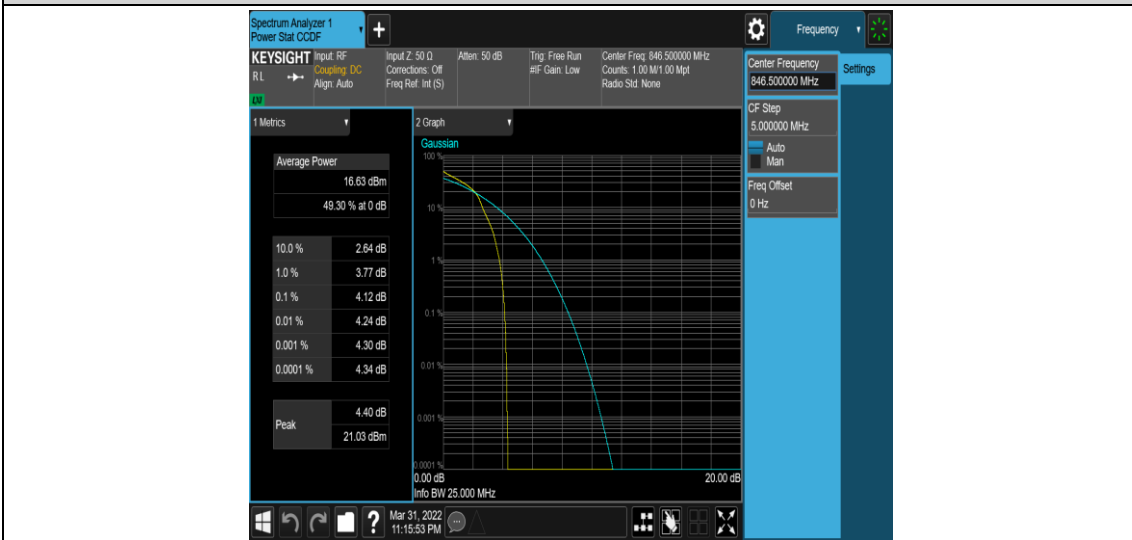

Band5-5MHz-16QAM-20425-1RB#0

Band5-5MHz-16QAM-20425-25RB#0

Band5-5MHz-16QAM-20525-1RB#0

Band5-5MHz-16QAM-20525-25RB#0

Band5-5MHz-16QAM-20625-1RB#0

Band5-5MHz-16QAM-20625-25RB#0

Band5-10MHz-QPSK-20450-1RB#0

Band5-10MHz-QPSK-20450-50RB#0