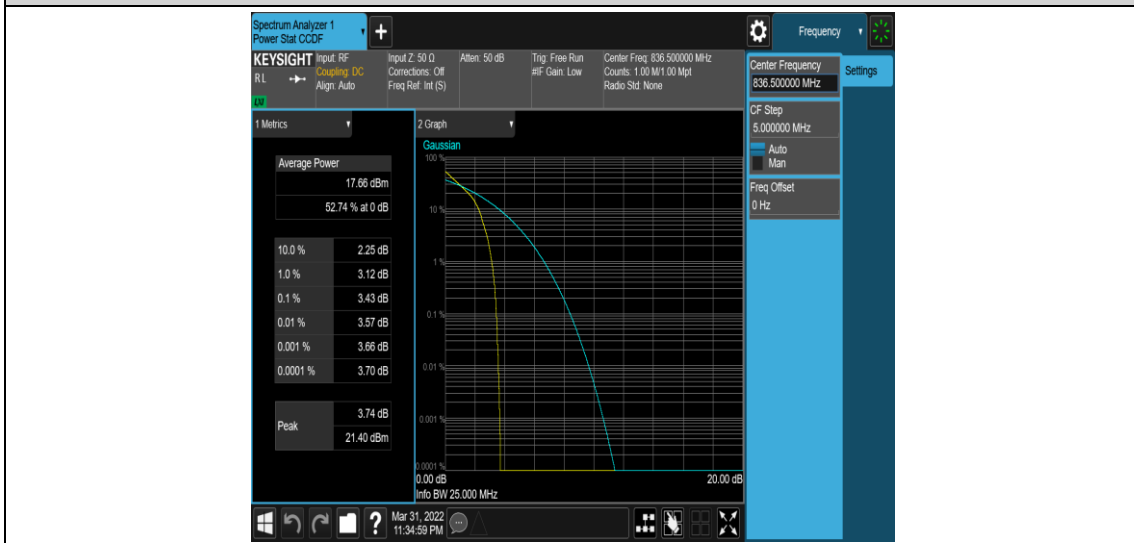

Band5-5MHz-16QAM-20425-1RB#0

Band5-5MHz-16QAM-20425-25RB#0

Band5-5MHz-16QAM-20525-1RB#0

Band5-5MHz-16QAM-20525-25RB#0

Band5-5MHz-16QAM-20625-1RB#0

Band5-5MHz-16QAM-20625-25RB#0

Band5-10MHz-QPSK-20450-1RB#0

Band5-10MHz-QPSK-20450-50RB#0