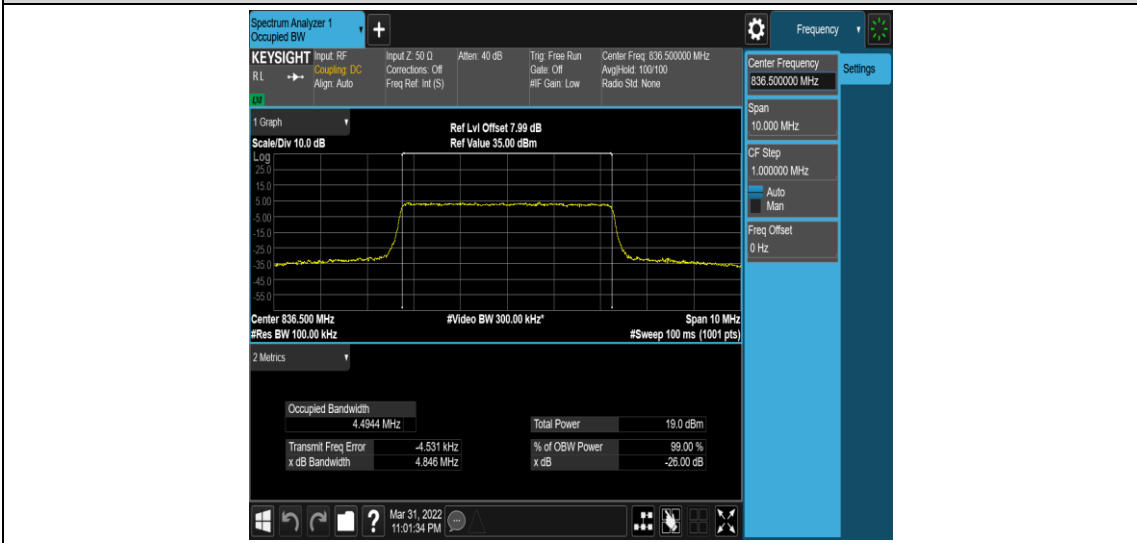

Band5-5MHz-QPSK-20525-25RB#0