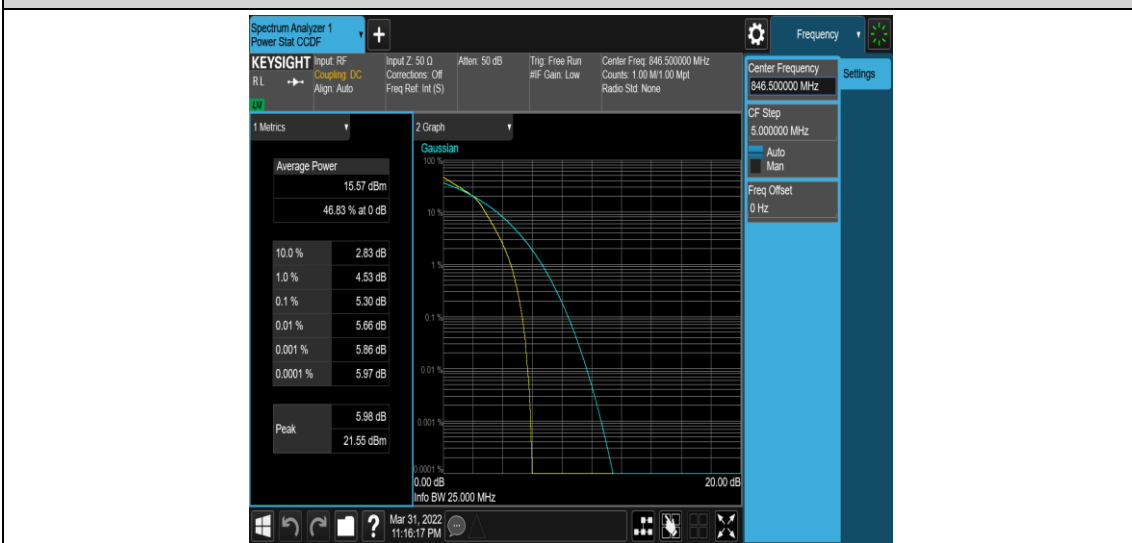

Band5-5MHz-16QAM-20425-1RB#0

Band5-5MHz-16QAM-20425-25RB#0

Band5-5MHz-16QAM-20525-1RB#0

Band5-5MHz-16QAM-20525-25RB#0

Band5-5MHz-16QAM-20625-1RB#0

Band5-5MHz-16QAM-20625-25RB#0

Band5-10MHz-QPSK-20450-1RB#0

Band5-10MHz-QPSK-20450-50RB#0