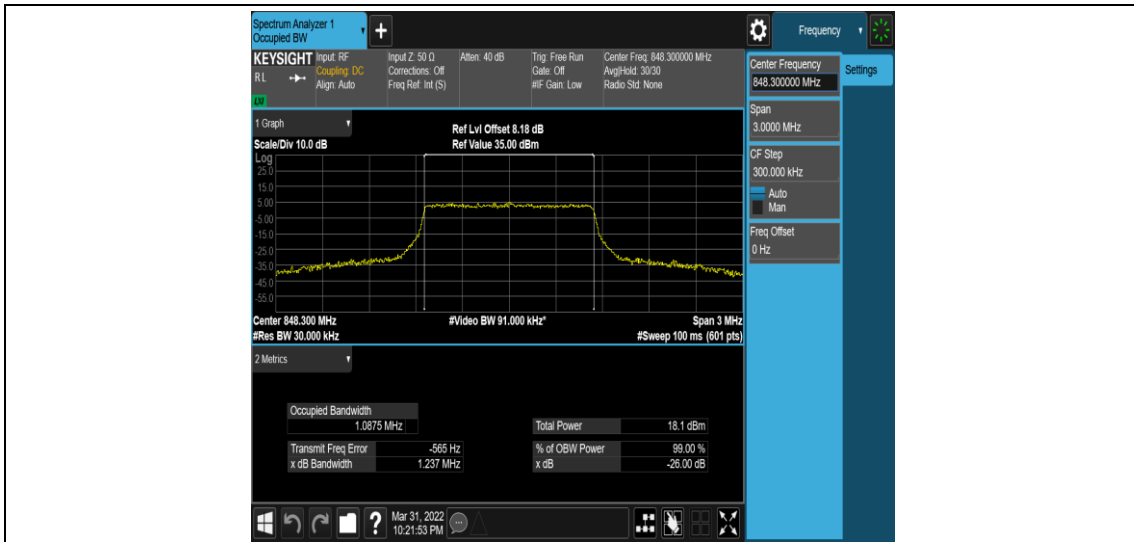

Test Graphs

Band5-1.4MHz-QPSK-20407-6RB#0

Band5-1.4MHz-QPSK-20525-6RB#0

Band5-1.4MHz-QPSK-20643-6RB#0

Band5-1.4MHz-16QAM-20407-6RB#0

Band5-1.4MHz-16QAM-20525-6RB#0

Band5-1.4MHz-16QAM-20643-6RB#0

Band5-3MHz-QPSK-20415-15RB#0