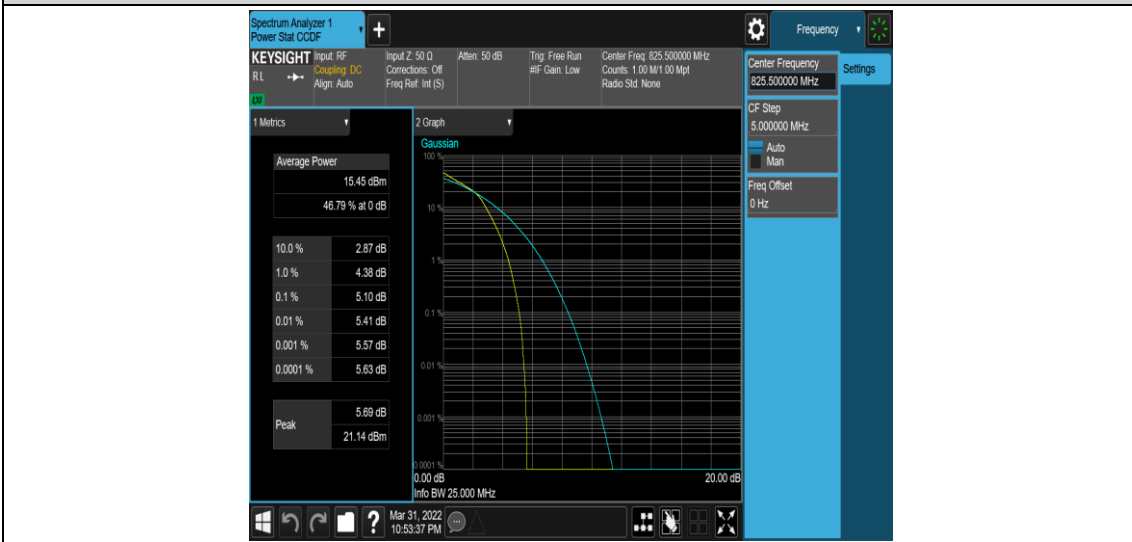

Band5-3MHz-16QAM-20415-15RB#0