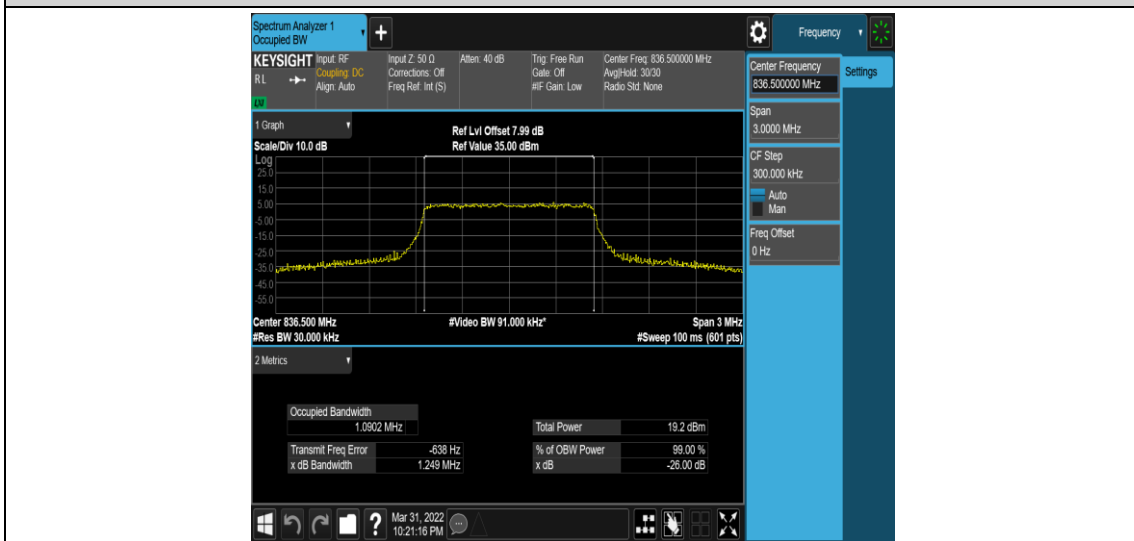

Band5-1.4MHz-QPSK-20525-6RB#0