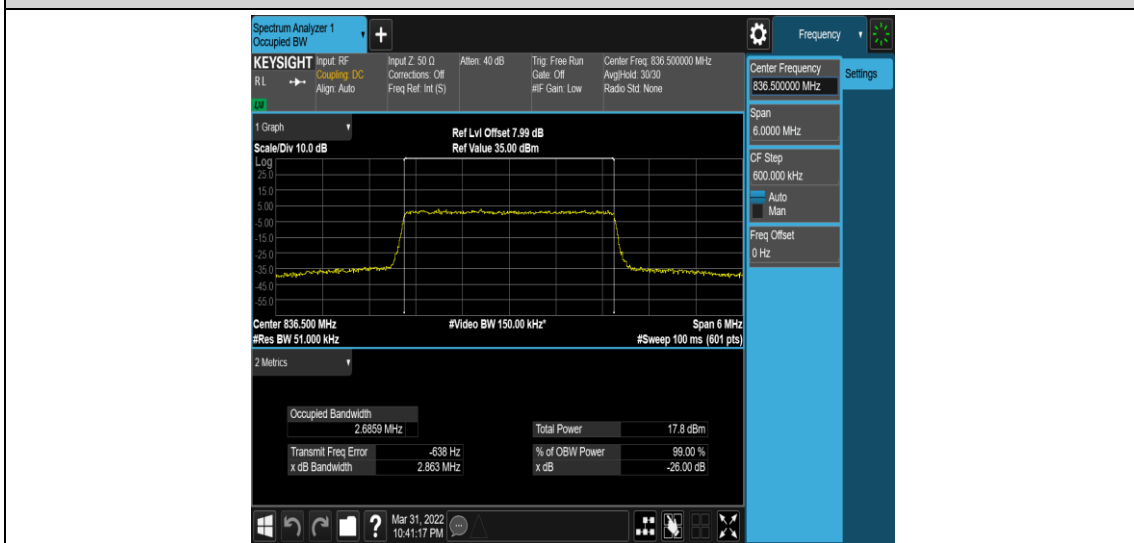

Band5-3MHz-16QAM-20525-15RB#0