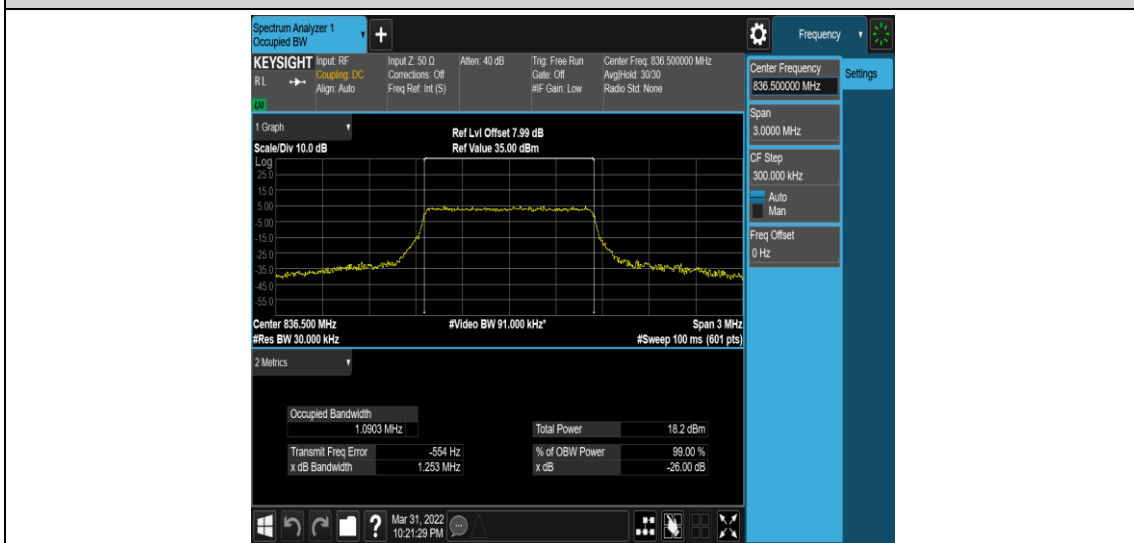

Test Graphs

Band5-1.4MHz-QPSK-20407-6RB#0

Band5-1.4MHz-QPSK-20525-6RB#0

Band5-1.4MHz-QPSK-20643-6RB#0

Band5-1.4MHz-16QAM-20407-6RB#0

Band5-1.4MHz-16QAM-20525-6RB#0

Band5-1.4MHz-16QAM-20643-6RB#0

Band5-3MHz-QPSK-20415-15RB#0