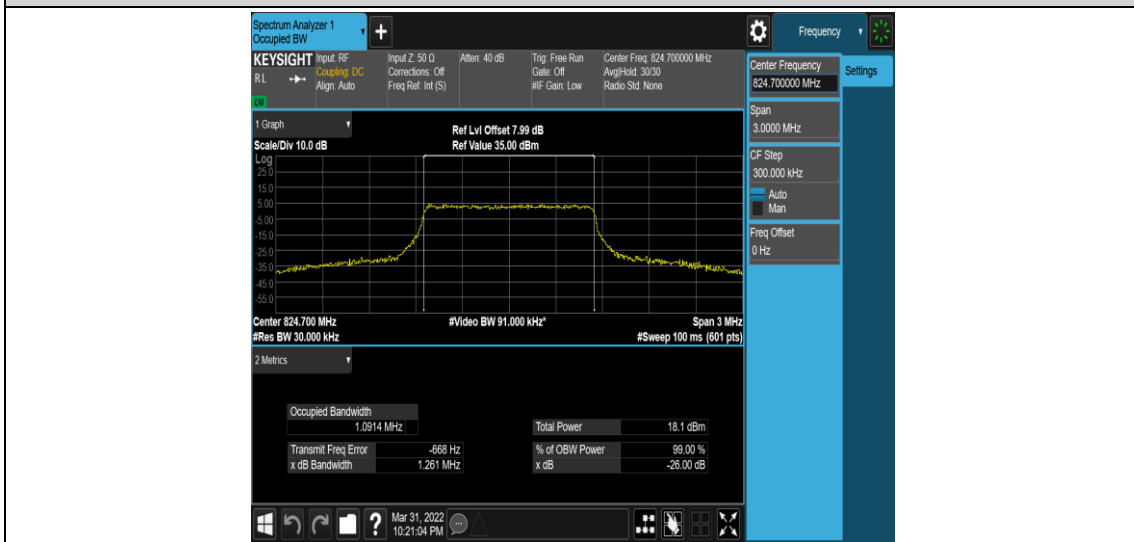

Test Graphs

Band5-1.4MHz-QPSK-20407-6RB#0

Band5-1.4MHz-QPSK-20525-6RB#0

Band5-1.4MHz-QPSK-20643-6RB#0

Band5-1.4MHz-16QAM-20407-6RB#0

Band5-1.4MHz-16QAM-20525-6RB#0

Band5-1.4MHz-16QAM-20643-6RB#0

Band5-3MHz-QPSK-20415-15RB#0