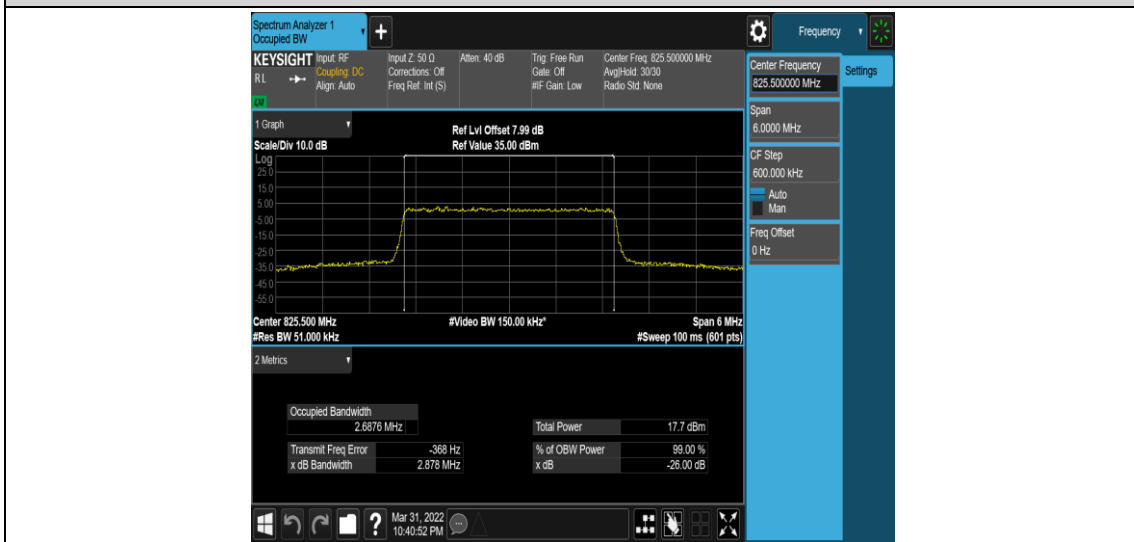

Band5-3MHz-16QAM-20415-15RB#0