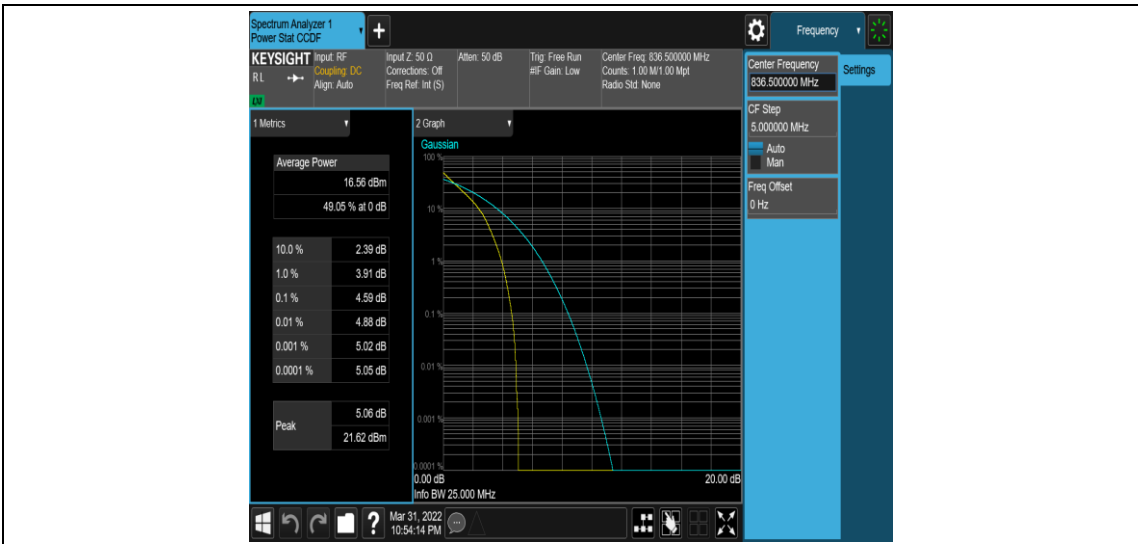

Band5-3MHz-QPSK-20525-15RB#0