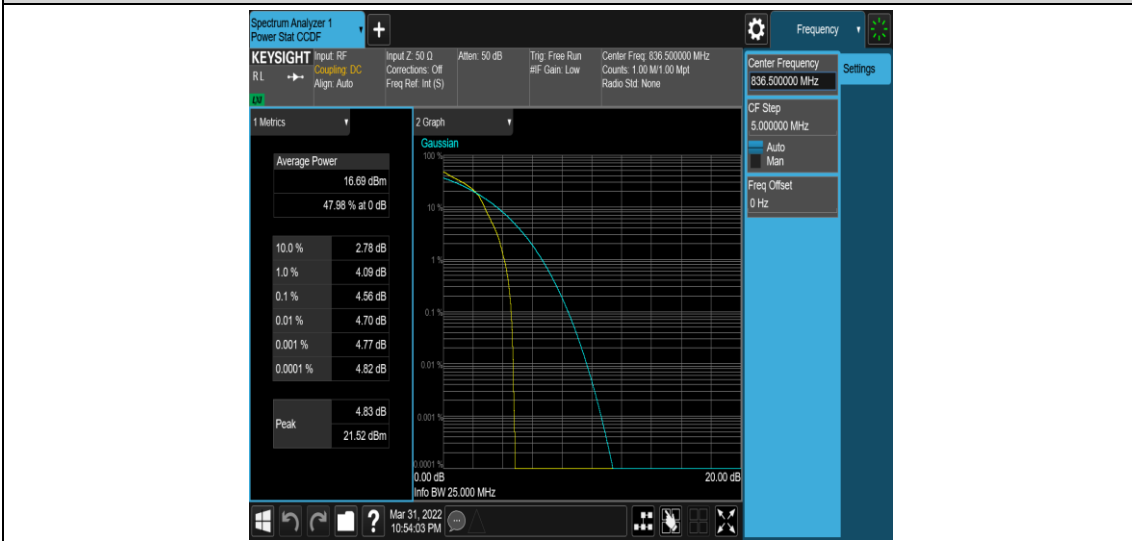

Band5-3MHz-16QAM-20525-1RB#0