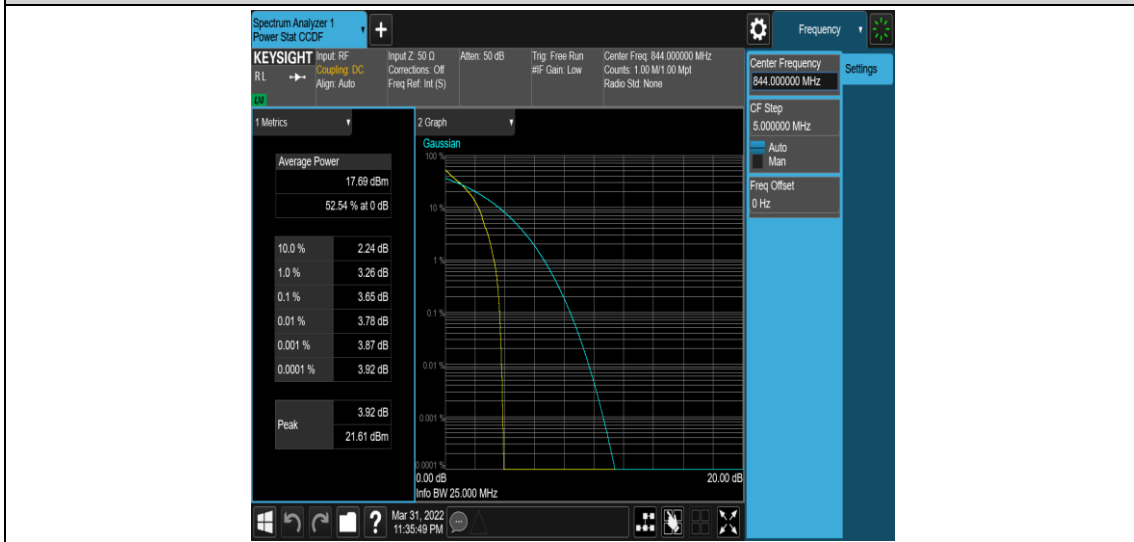

Band5-10MHz-QPSK-20600-1RB#0