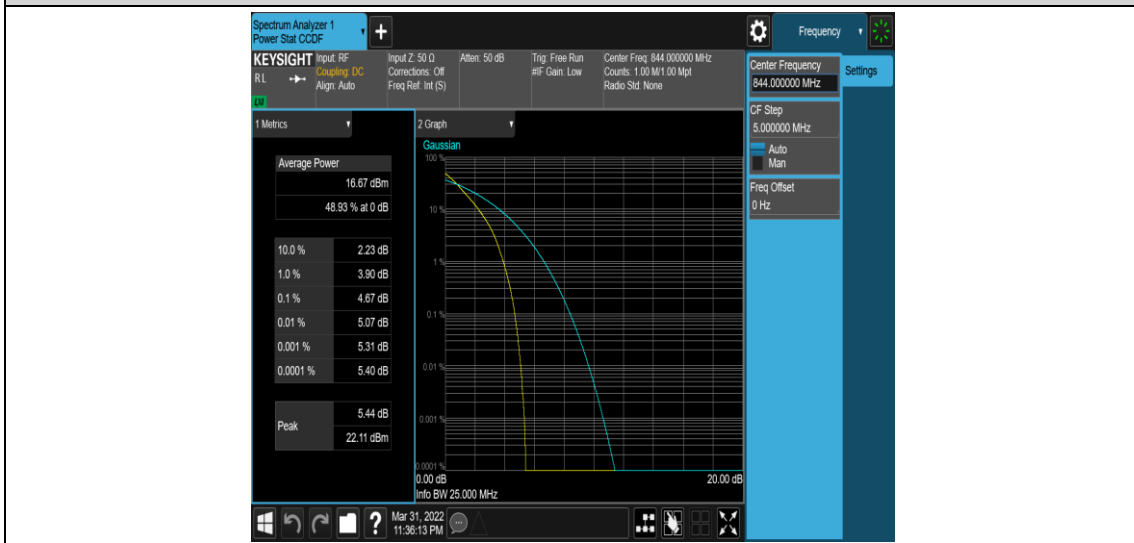

Band5-10MHz-QPSK-20600-50RB#0