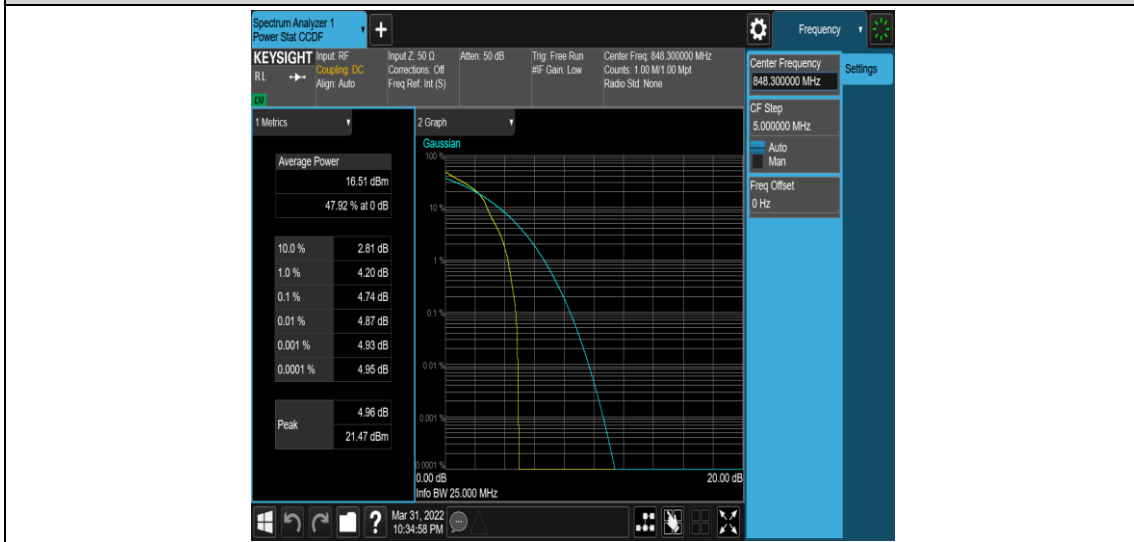

Test Graphs

Band5-1.4MHz-QPSK-20407-1RB#0

Band5-1.4MHz-QPSK-20407-6RB#0

Band5-1.4MHz-16QAM-20407-1RB#0

Band5-1.4MHz-16QAM-20407-6RB#0

Band5-1.4MHz-16QAM-20525-1RB#0

Band5-1.4MHz-16QAM-20525-6RB#0

Band5-1.4MHz-16QAM-20643-1RB#0