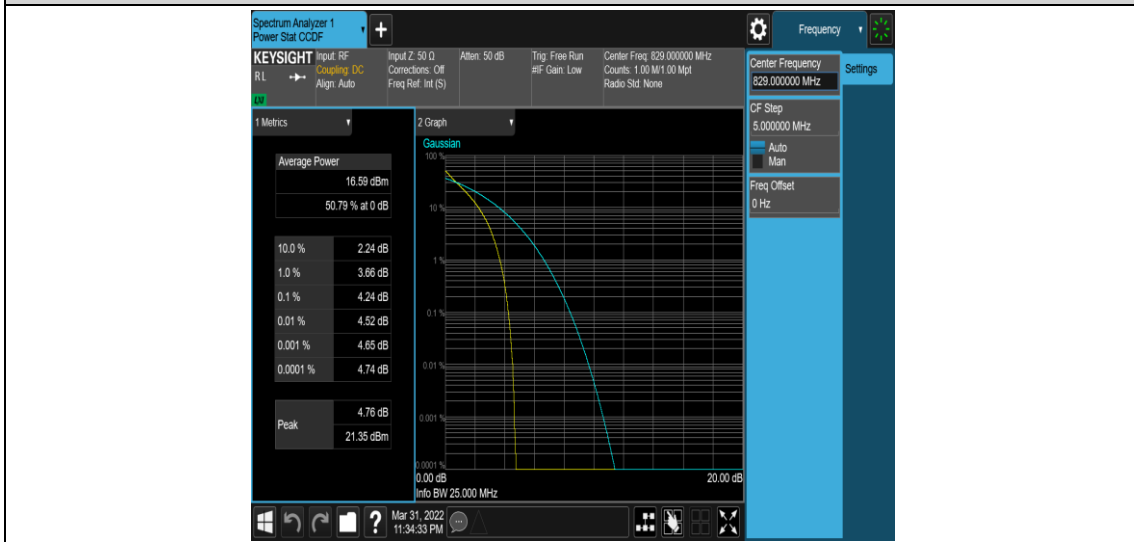

Band5-5MHz-16QAM-20425-1RB#0

Band5-5MHz-16QAM-20425-25RB#0

Band5-5MHz-16QAM-20525-1RB#0

Band5-5MHz-16QAM-20525-25RB#0

Band5-5MHz-16QAM-20625-1RB#0

Band5-5MHz-16QAM-20625-25RB#0

Band5-10MHz-QPSK-20450-1RB#0

Band5-10MHz-QPSK-20450-50RB#0