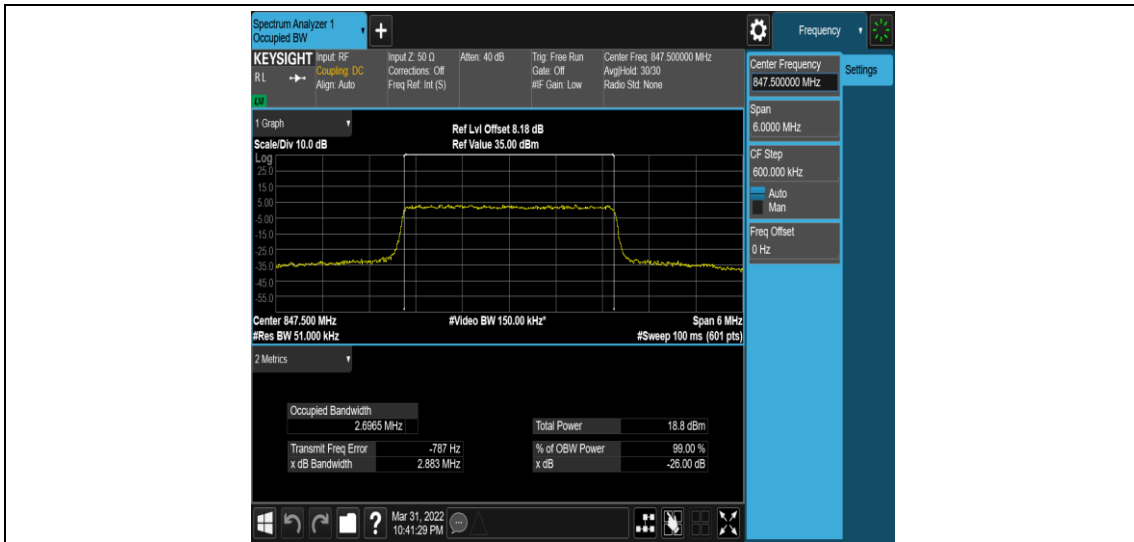

Band5-3MHz-QPSK-20635-15RB#0