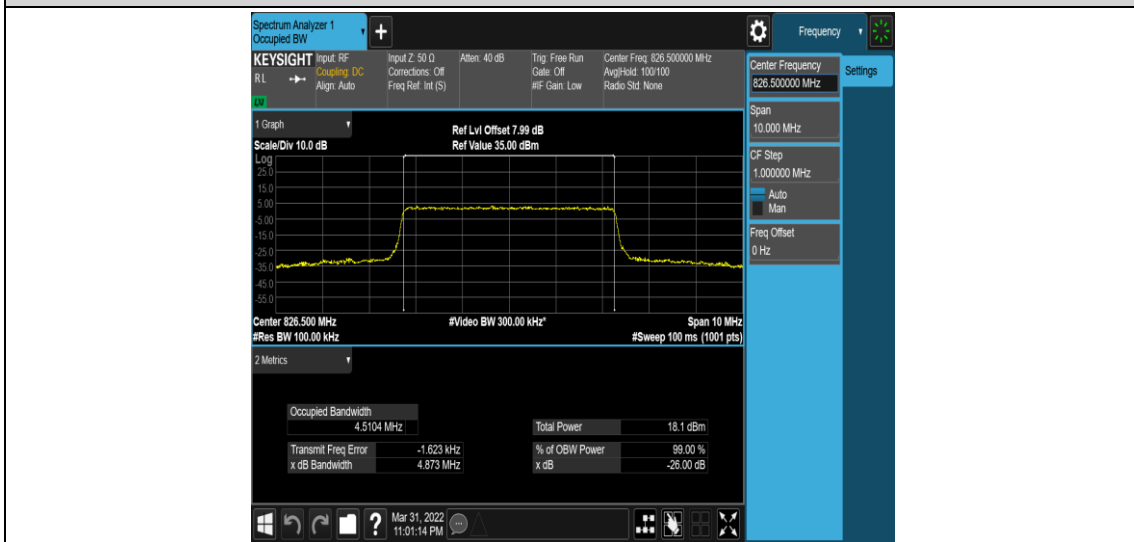

Band5-5MHz-16QAM-20425-25RB#0