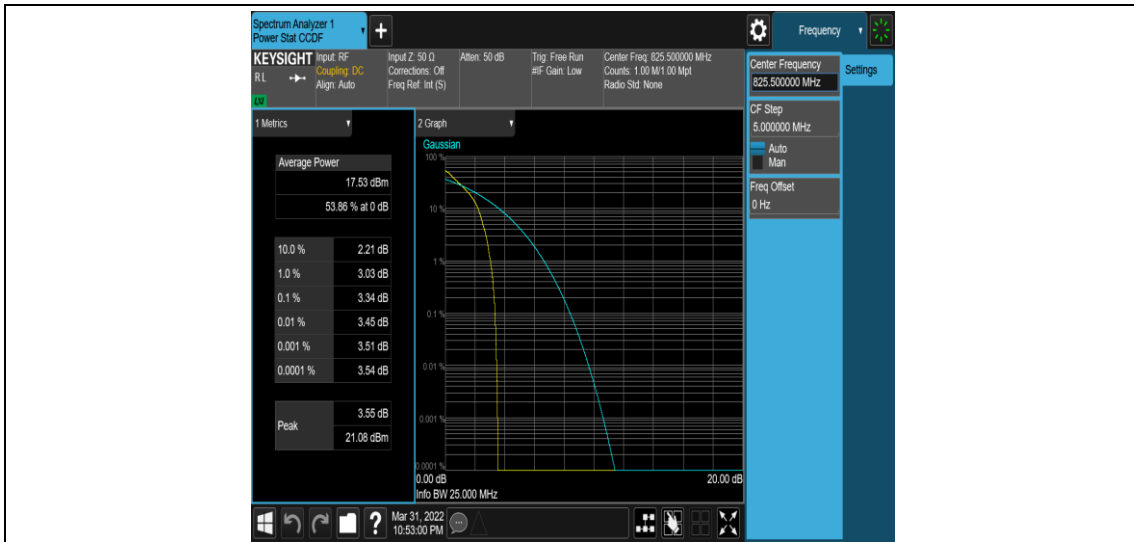

Band5-3MHz-QPSK-20415-1RB#0