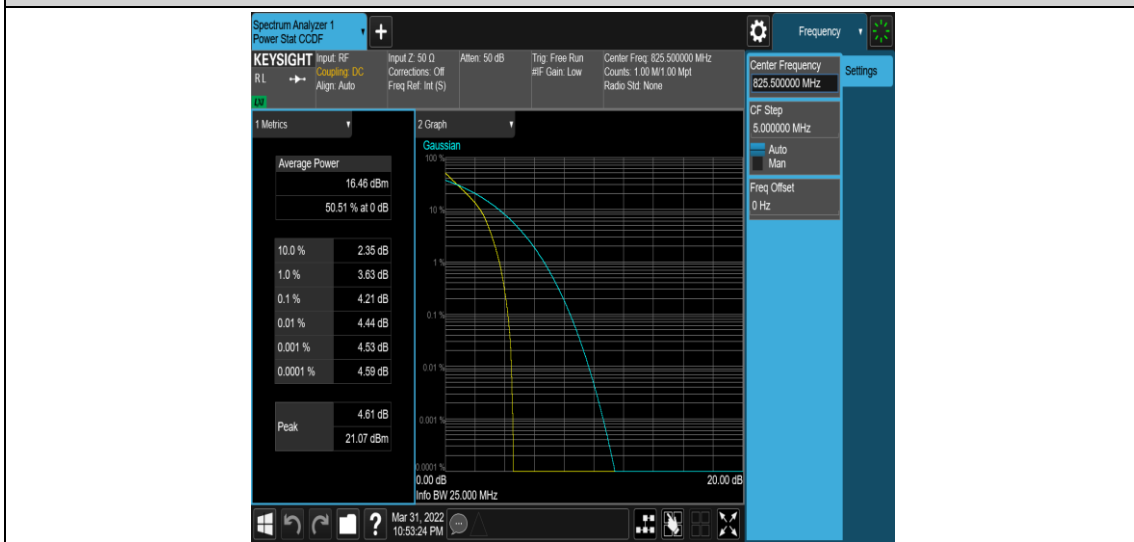

Band5-3MHz-QPSK-20415-15RB#0