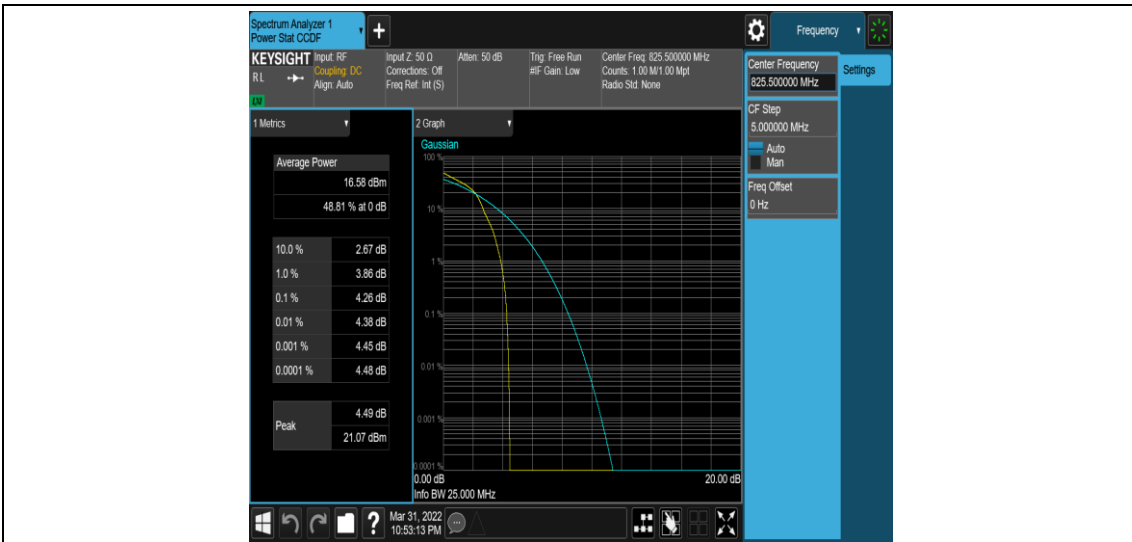

Band5-3MHz-16QAM-20415-1RB#0