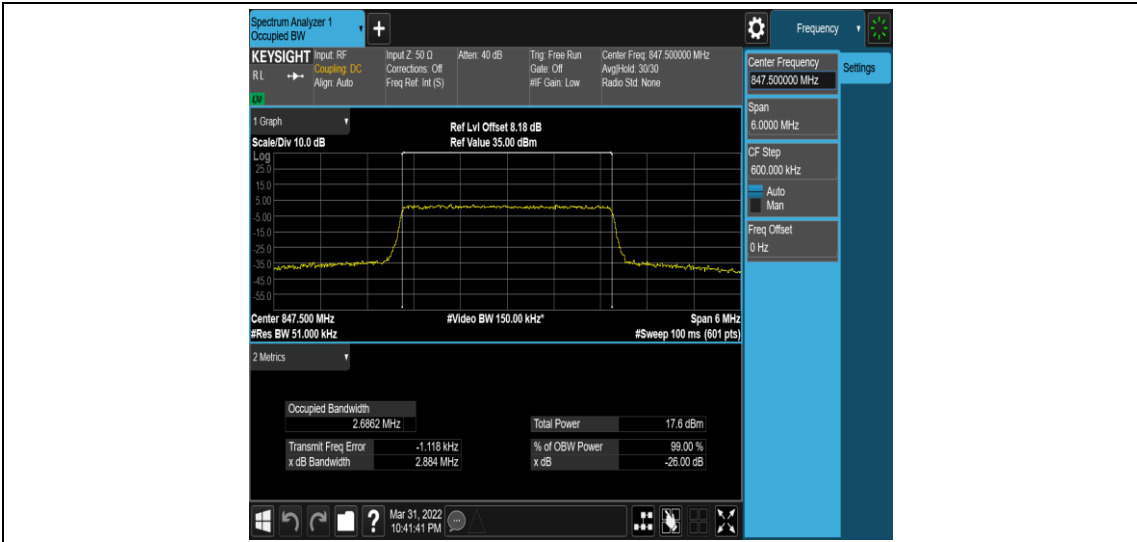

Band5-3MHz-16QAM-20635-15RB#0