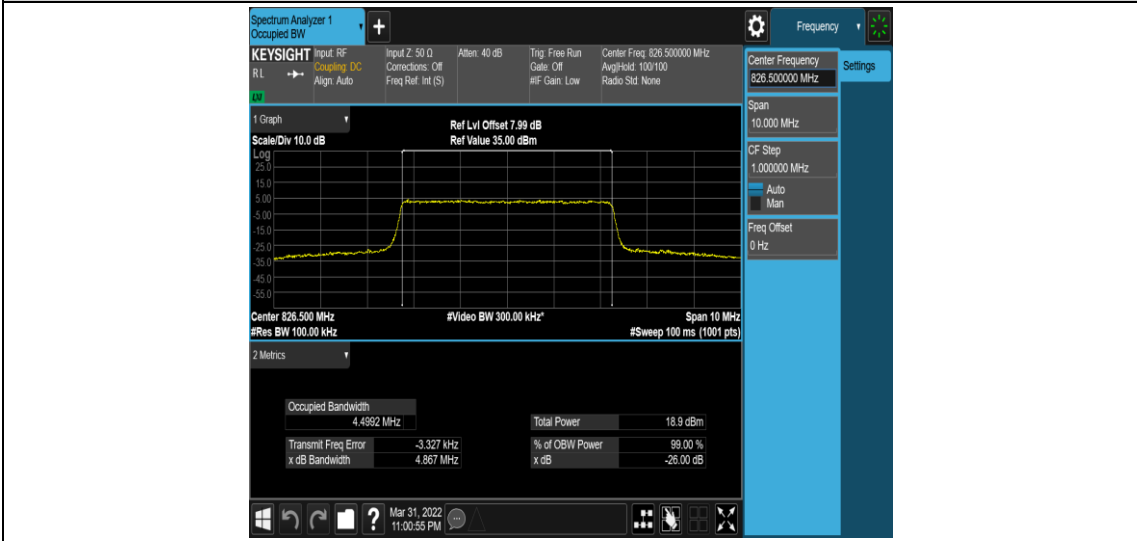

Band5-5MHz-QPSK-20425-25RB#0