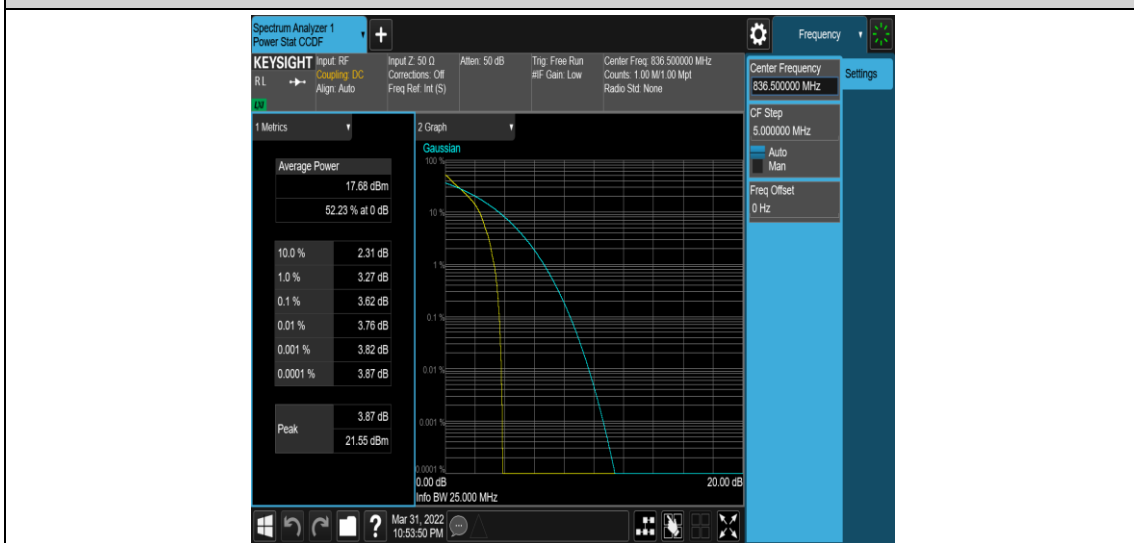

Band5-3MHz-QPSK-20525-1RB#0