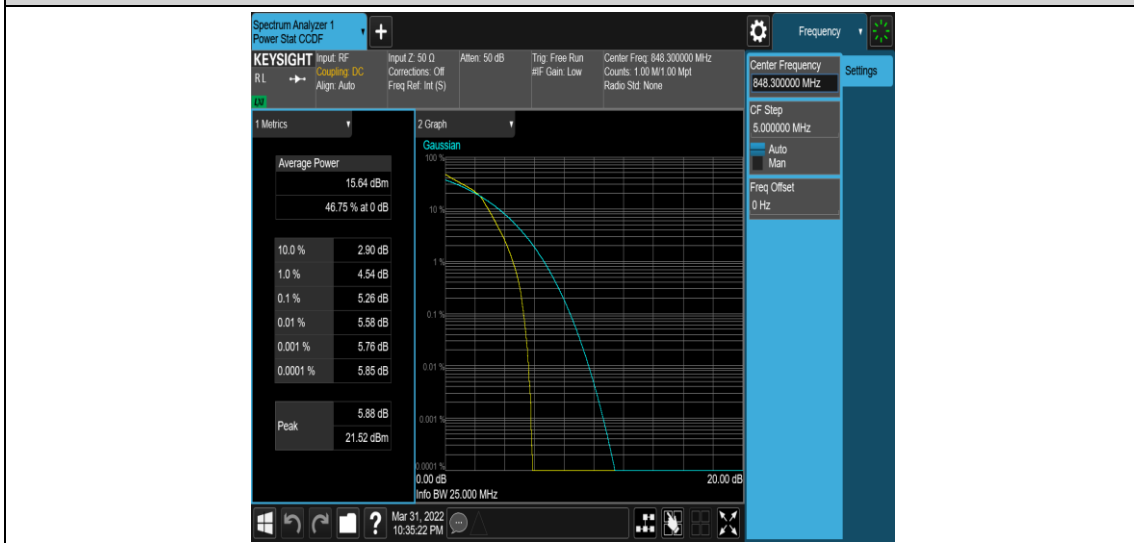

Test Graphs

Band5-1.4MHz-QPSK-20407-1RB#0

Band5-1.4MHz-QPSK-20407-6RB#0

Band5-1.4MHz-16QAM-20407-1RB#0

Band5-1.4MHz-16QAM-20407-6RB#0

Band5-1.4MHz-16QAM-20525-1RB#0

Band5-1.4MHz-16QAM-20525-6RB#0

Band5-1.4MHz-16QAM-20643-1RB#0