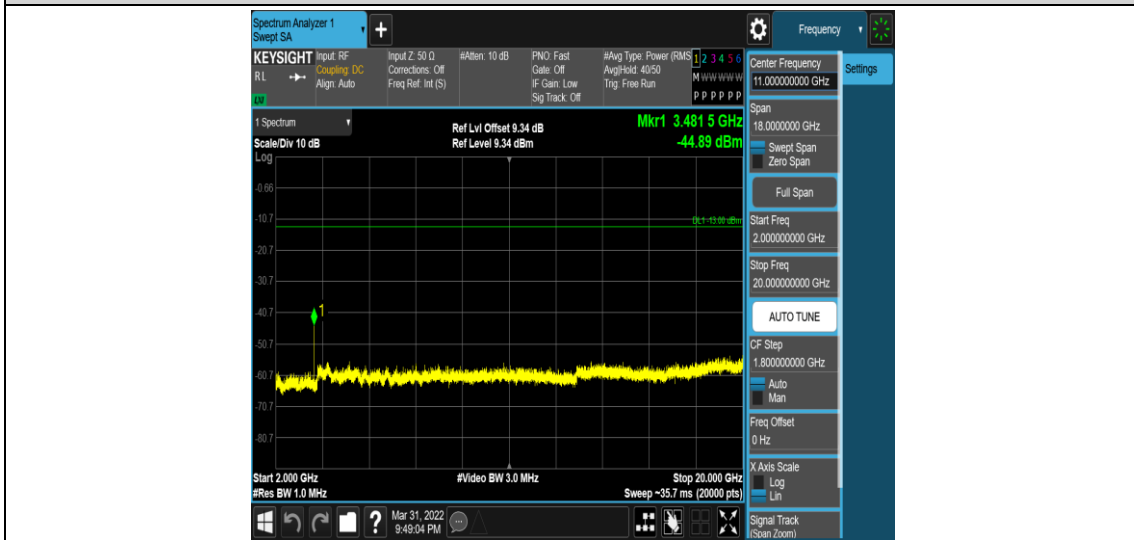

Band4-15MHz-QPSK-20325-1RB#0-Range4:1000~2000MHz

Band4-15MHz-QPSK-20325-1RB#0-Range5:2000~20000MHz

Band4-15MHz-16QAM-20025-1RB#0-Range1:0.009~0.15MHz

Band4-15MHz-16QAM-20025-1RB#0-Range2:0.15~30MHz

Band4-15MHz-16QAM-20025-1RB#0-Range3:30~1000MHz

Band4-15MHz-16QAM-20025-1RB#0-Range4:1000~2000MHz

Band4-15MHz-16QAM-2025-1RB#0-Range5:2000~20000MHz

Band4-15MHz-16QAM-20175-1RB#0-Range1:0.009~0.15MHz

Band4-15MHz-16QAM-20175-1RB#0-Range2:0.15~30MHz

Band4-15MHz-16QAM-20175-1RB#0-Range3:30~1000MHz