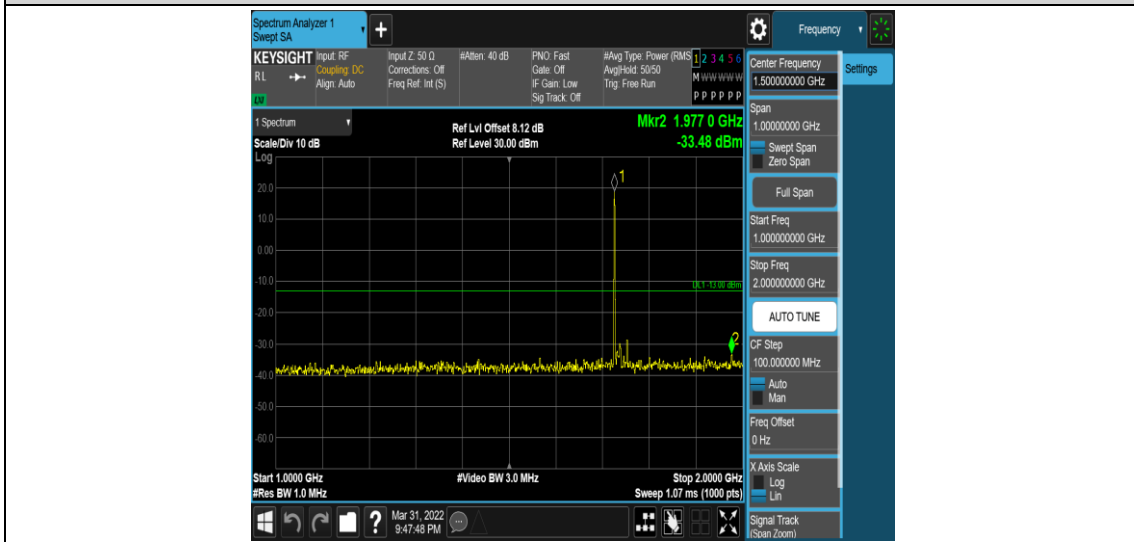

Band4-15MHz-QPSK-20325-1RB#0-Range4:1000~2000MHz

Band4-15MHz-QPSK-20325-1RB#0-Range5:2000~20000MHz

Band4-15MHz-16QAM-20025-1RB#0-Range1:0.009~0.15MHz

Band4-15MHz-16QAM-20025-1RB#0-Range2:0.15~30MHz

Band4-15MHz-16QAM-20025-1RB#0-Range3:30~1000MHz

Band4-15MHz-16QAM-20025-1RB#0-Range4:1000~2000MHz

Band4-15MHz-16QAM-2025-1RB#0-Range5:2000~20000MHz

Band4-15MHz-16QAM-20175-1RB#0-Range1:0.009~0.15MHz

Band4-15MHz-16QAM-20175-1RB#0-Range2:0.15~30MHz

Band4-15MHz-16QAM-20175-1RB#0-Range3:30~1000MHz

Band4-15MHz-16QAM-20175-1RB#0-Range4:1000~2000MHz

Band4-15MHz-16QAM-20175-1RB#0-Range5:2000~20000MHz

Band4-15MHz-16QAM-20325-1RB#0-Range1:0.009~0.15MHz

Band4-15MHz-16QAM-20325-1RB#0-Range2:0.15~30MHz

Band4-15MHz-16QAM-20325-1RB#0-Range3:30~1000MHz