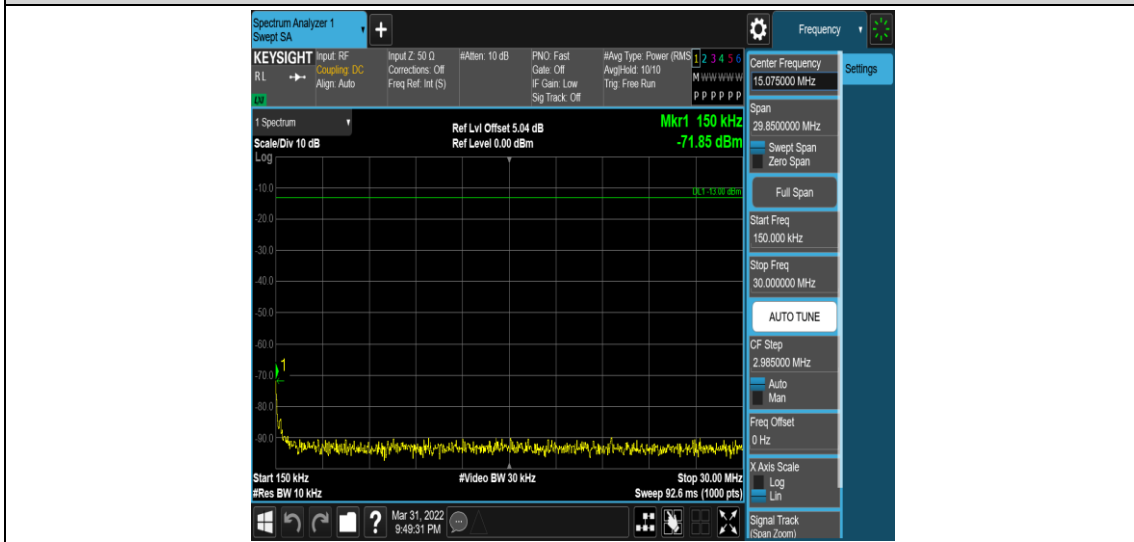

Band4-15MHz-QPSK-20325-1RB#0-Range4:1000~2000MHz

Band4-15MHz-QPSK-20325-1RB#0-Range5:2000~20000MHz

Band4-15MHz-16QAM-20025-1RB#0-Range1:0.009~0.15MHz

Band4-15MHz-16QAM-20025-1RB#0-Range2:0.15~30MHz

Band4-15MHz-16QAM-20025-1RB#0-Range3:30~1000MHz

Band4-15MHz-16QAM-20025-1RB#0-Range4:1000~2000MHz

Band4-15MHz-16QAM-2025-1RB#0-Range5:2000~20000MHz

Band4-15MHz-16QAM-20175-1RB#0-Range1:0.009~0.15MHz

Band4-15MHz-16QAM-20175-1RB#0-Range2:0.15~30MHz

Band4-15MHz-16QAM-20175-1RB#0-Range3:30~1000MHz

Band4-15MHz-16QAM-20175-1RB#0-Range4:1000~2000MHz

Band4-15MHz-16QAM-20175-1RB#0-Range5:2000~20000MHz

Band4-15MHz-16QAM-20325-1RB#0-Range1:0.009~0.15MHz

Band4-15MHz-16QAM-20325-1RB#0-Range2:0.15~30MHz

Band4-15MHz-16QAM-20325-1RB#0-Range3:30~1000MHz