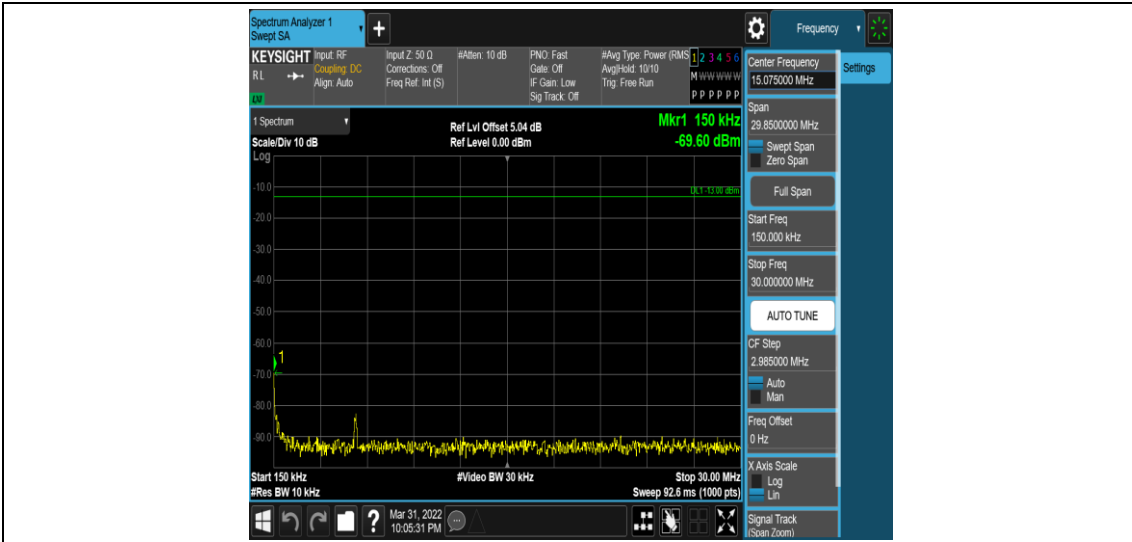

Band4-15MHz-16QAM-20025-1RB#0-Range4:1000~2000MHz

Band4-15MHz-16QAM-2025-1RB#0-Range5:2000~20000MHz

Band4-15MHz-16QAM-20175-1RB#0-Range1:0.009~0.15MHz

Band4-15MHz-16QAM-20175-1RB#0-Range2:0.15~30MHz

Band4-15MHz-16QAM-20175-1RB#0-Range3:30~1000MHz

Band4-15MHz-16QAM-20175-1RB#0-Range4:1000~2000MHz

Band4-15MHz-16QAM-20175-1RB#0-Range5:2000~20000MHz

Band4-15MHz-16QAM-20325-1RB#0-Range1:0.009~0.15MHz

Band4-15MHz-16QAM-20325-1RB#0-Range2:0.15~30MHz

Band4-15MHz-16QAM-20325-1RB#0-Range3:30~1000MHz

Band4-15MHz-16QAM-20325-1RB#0-Range4:1000~2000MHz

Band4-15MHz-16QAM-20325-1RB#0-Range5:2000~20000MHz

Band4-20MHz-QPSK-20050-1RB#0-Range1:0.009~0.15MHz

Band4-20MHz-QPSK-20050-1RB#0-Range2:0.15~30MHz

Band4-20MHz-QPSK-20050-1RB#0-Range3:30~1000MHz