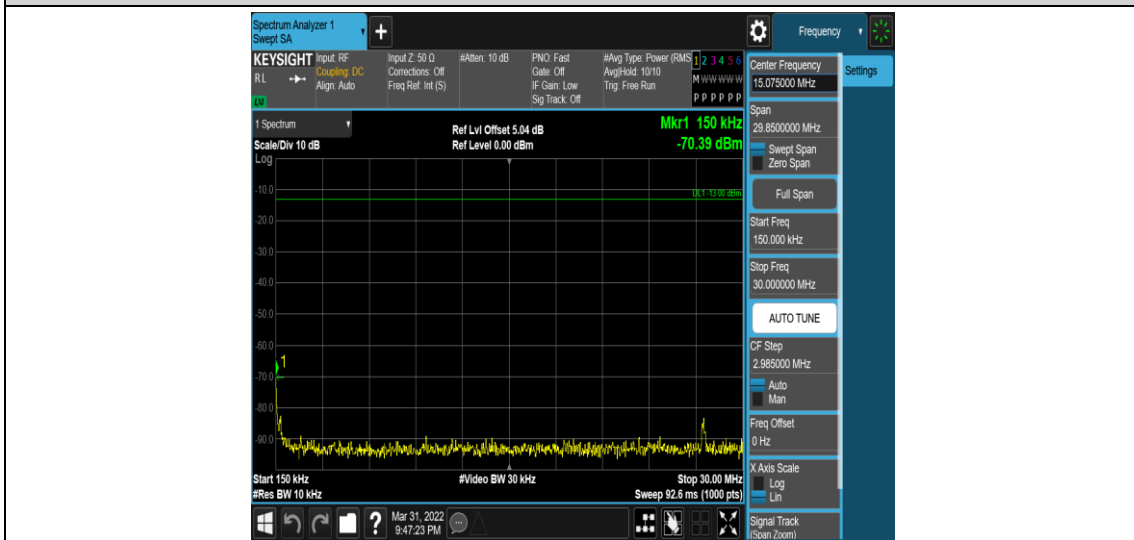

Band4-15MHz-QPSK-20325-1RB#0-Range4:1000~2000MHz

Band4-15MHz-QPSK-20325-1RB#0-Range5:2000~20000MHz

Band4-15MHz-16QAM-20025-1RB#0-Range1:0.009~0.15MHz

Band4-15MHz-16QAM-20025-1RB#0-Range2:0.15~30MHz

Band4-15MHz-16QAM-20025-1RB#0-Range3:30~1000MHz

Band4-15MHz-16QAM-20025-1RB#0-Range4:1000~2000MHz

Band4-15MHz-16QAM-2025-1RB#0-Range5:2000~20000MHz

Band4-15MHz-16QAM-20175-1RB#0-Range1:0.009~0.15MHz

Band4-15MHz-16QAM-20175-1RB#0-Range2:0.15~30MHz

Band4-15MHz-16QAM-20175-1RB#0-Range3:30~1000MHz

Band4-15MHz-16QAM-20175-1RB#0-Range4:1000~2000MHz

Band4-15MHz-16QAM-20175-1RB#0-Range5:2000~20000MHz

Band4-15MHz-16QAM-20325-1RB#0-Range1:0.009~0.15MHz

Band4-15MHz-16QAM-20325-1RB#0-Range2:0.15~30MHz

Band4-15MHz-16QAM-20325-1RB#0-Range3:30~1000MHz