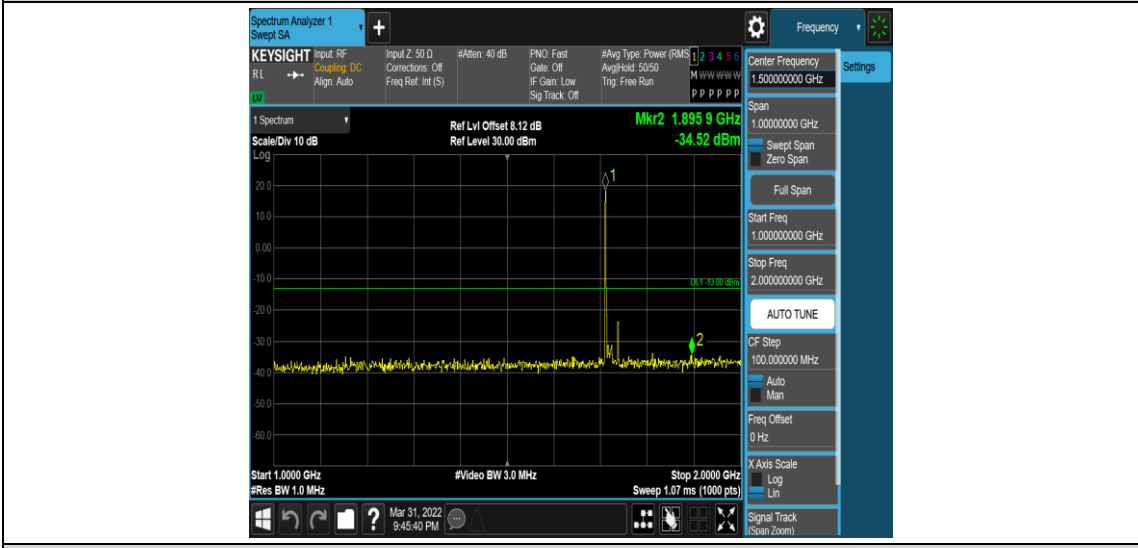

Band4-15MHz-QPSK-20325-1RB#0-Range4:1000~2000MHz

Band4-15MHz-QPSK-20325-1RB#0-Range5:2000~20000MHz

Band4-15MHz-16QAM-20025-1RB#0-Range1:0.009~0.15MHz

Band4-15MHz-16QAM-20025-1RB#0-Range2:0.15~30MHz

Band4-15MHz-16QAM-20025-1RB#0-Range3:30~1000MHz

Band4-15MHz-16QAM-20025-1RB#0-Range4:1000~2000MHz

Band4-15MHz-16QAM-2025-1RB#0-Range5:2000~20000MHz

Band4-15MHz-16QAM-20175-1RB#0-Range1:0.009~0.15MHz

Band4-15MHz-16QAM-20175-1RB#0-Range2:0.15~30MHz

Band4-15MHz-16QAM-20175-1RB#0-Range3:30~1000MHz