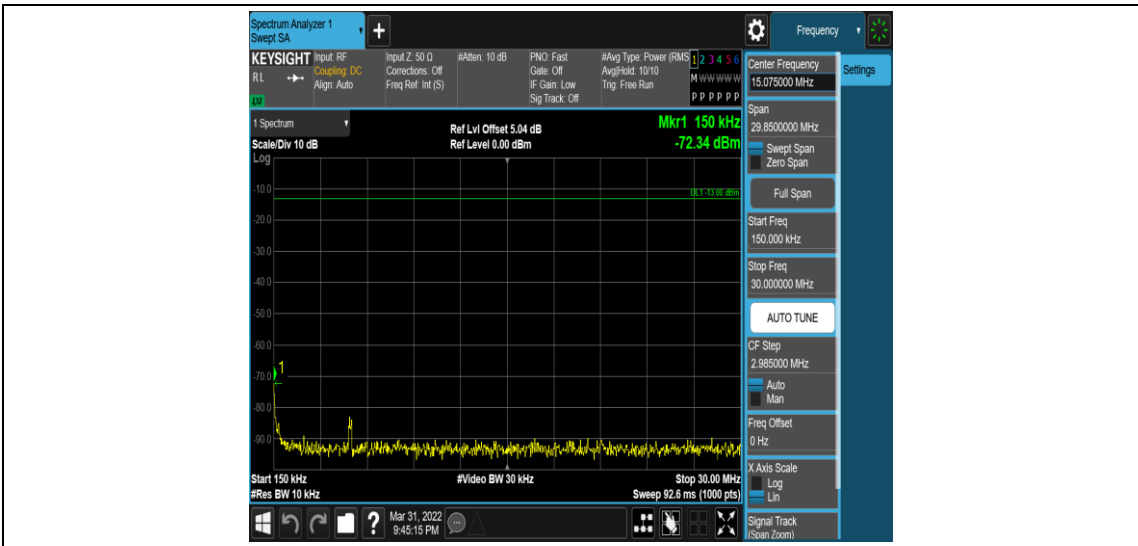

Band4-15MHz-QPSK-20325-1RB#0-Range4:1000~2000MHz

Band4-15MHz-QPSK-20325-1RB#0-Range5:2000~20000MHz

Band4-15MHz-16QAM-20025-1RB#0-Range1:0.009~0.15MHz

Band4-15MHz-16QAM-20025-1RB#0-Range2:0.15~30MHz

Band4-15MHz-16QAM-20025-1RB#0-Range3:30~1000MHz

Band4-15MHz-16QAM-20025-1RB#0-Range4:1000~2000MHz

Band4-15MHz-16QAM-2025-1RB#0-Range5:2000~20000MHz

Band4-15MHz-16QAM-20175-1RB#0-Range1:0.009~0.15MHz

Band4-15MHz-16QAM-20175-1RB#0-Range2:0.15~30MHz

Band4-15MHz-16QAM-20175-1RB#0-Range3:30~1000MHz