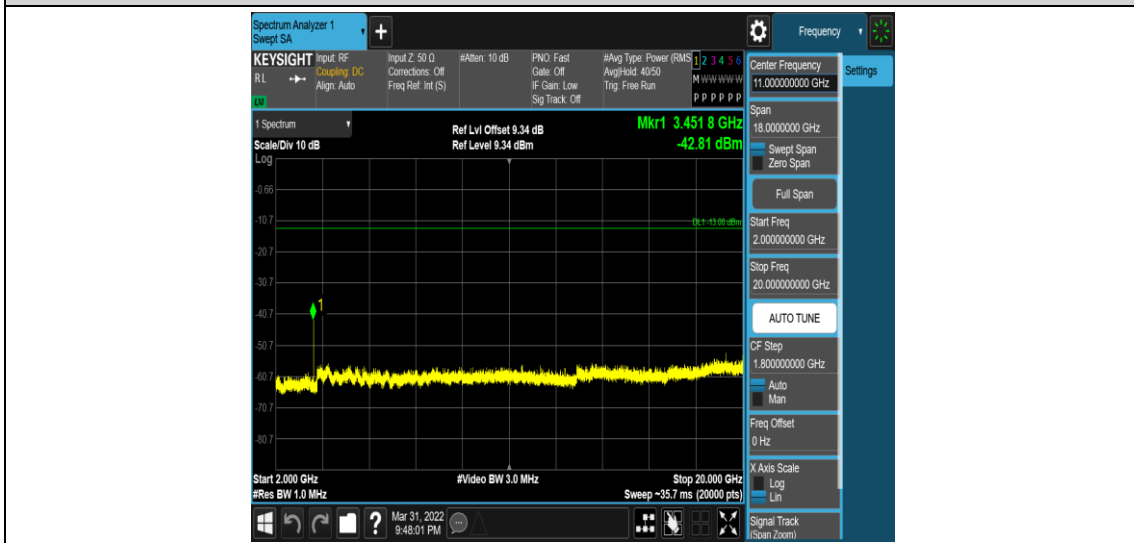

Band4-15MHz-16QAM-20025-1RB#0-Range4:1000~2000MHz

Band4-15MHz-16QAM-2025-1RB#0-Range5:2000~20000MHz

Band4-15MHz-16QAM-20175-1RB#0-Range1:0.009~0.15MHz

Band4-15MHz-16QAM-20175-1RB#0-Range2:0.15~30MHz

Band4-15MHz-16QAM-20175-1RB#0-Range3:30~1000MHz

Band4-15MHz-16QAM-20175-1RB#0-Range4:1000~2000MHz

Band4-15MHz-16QAM-20175-1RB#0-Range5:2000~20000MHz

Band4-15MHz-16QAM-20325-1RB#0-Range1:0.009~0.15MHz

Band4-15MHz-16QAM-20325-1RB#0-Range2:0.15~30MHz

Band4-15MHz-16QAM-20325-1RB#0-Range3:30~1000MHz