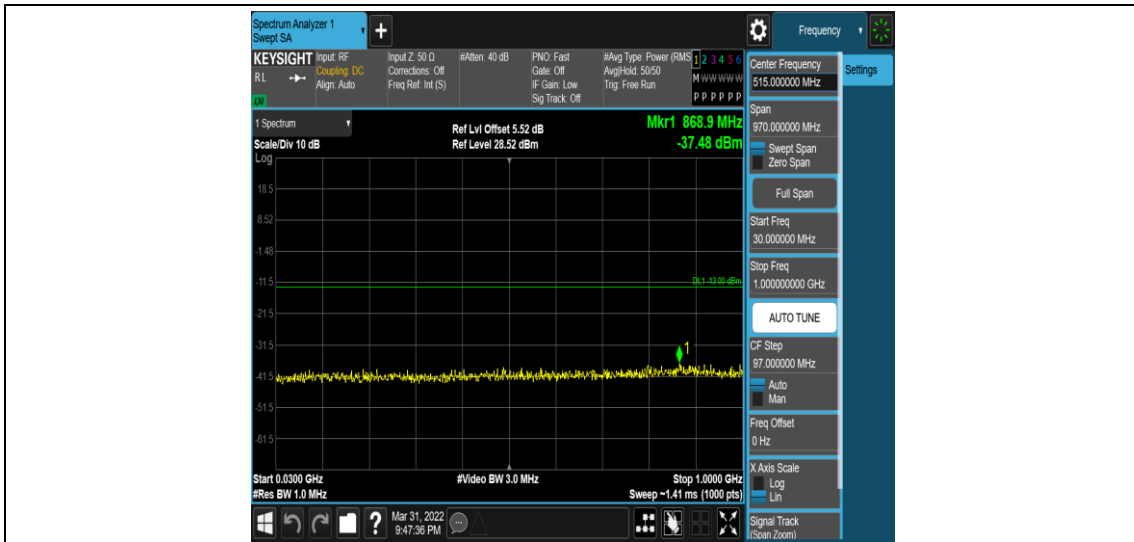

Band4-15MHz-16QAM-20025-1RB#0-Range4:1000~2000MHz

Band4-15MHz-16QAM-2025-1RB#0-Range5:2000~20000MHz

Band4-15MHz-16QAM-20175-1RB#0-Range1:0.009~0.15MHz

Band4-15MHz-16QAM-20175-1RB#0-Range2:0.15~30MHz

Band4-15MHz-16QAM-20175-1RB#0-Range3:30~1000MHz

Band4-15MHz-16QAM-20175-1RB#0-Range4:1000~2000MHz

Band4-15MHz-16QAM-20175-1RB#0-Range5:2000~20000MHz

Band4-15MHz-16QAM-20325-1RB#0-Range1:0.009~0.15MHz

Band4-15MHz-16QAM-20325-1RB#0-Range2:0.15~30MHz

Band4-15MHz-16QAM-20325-1RB#0-Range3:30~1000MHz