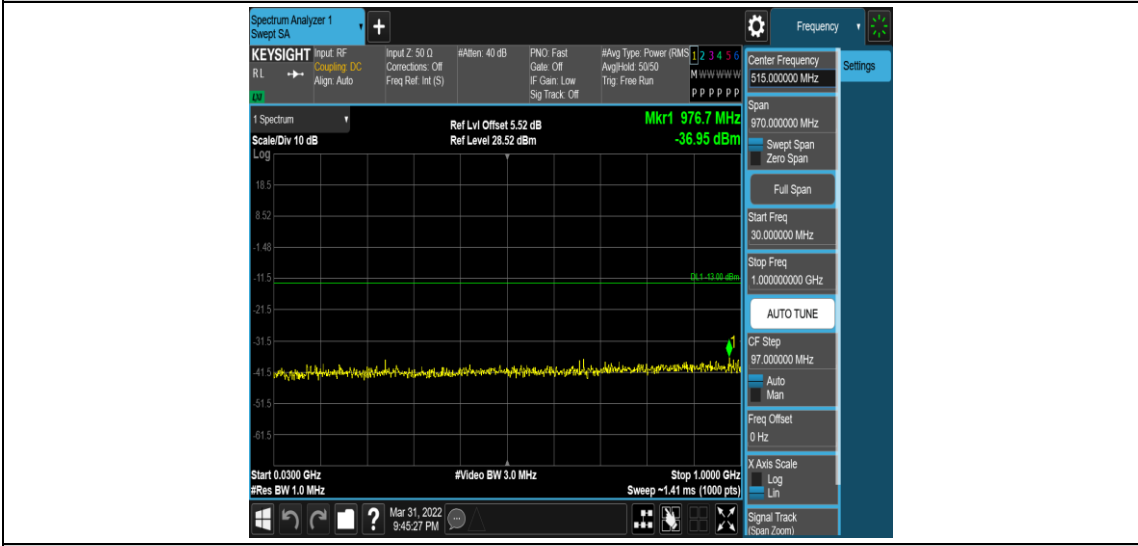

Band4-15MHz-QPSK-20325-1RB#0-Range4:1000~2000MHz

Band4-15MHz-QPSK-20325-1RB#0-Range5:2000~20000MHz

Band4-15MHz-16QAM-20025-1RB#0-Range1:0.009~0.15MHz

Band4-15MHz-16QAM-20025-1RB#0-Range2:0.15~30MHz

Band4-15MHz-16QAM-20025-1RB#0-Range3:30~1000MHz

Band4-15MHz-16QAM-20025-1RB#0-Range4:1000~2000MHz

Band4-15MHz-16QAM-2025-1RB#0-Range5:2000~20000MHz

Band4-15MHz-16QAM-20175-1RB#0-Range1:0.009~0.15MHz

Band4-15MHz-16QAM-20175-1RB#0-Range2:0.15~30MHz

Band4-15MHz-16QAM-20175-1RB#0-Range3:30~1000MHz