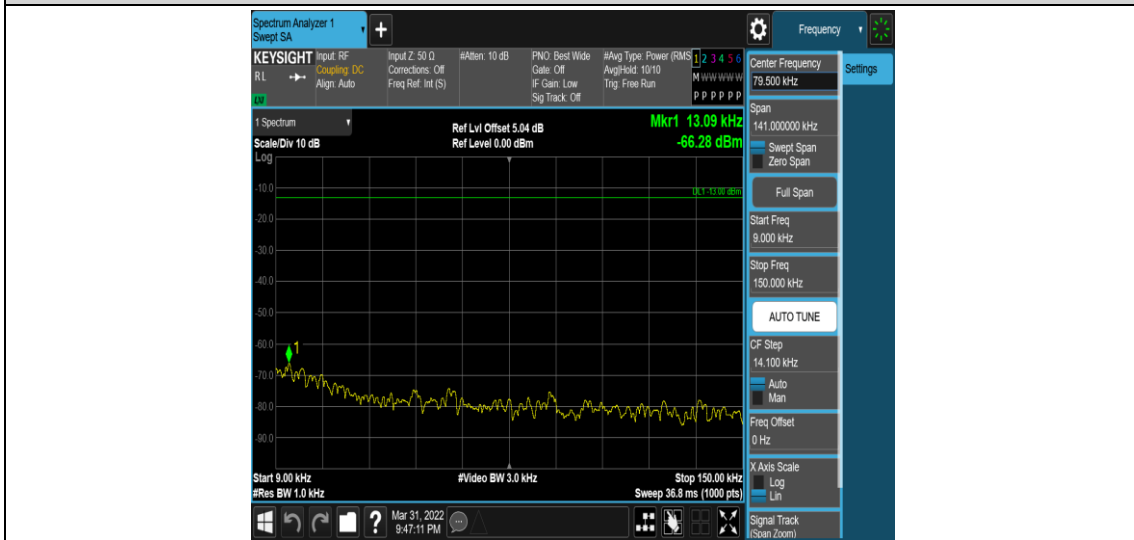

Band4-15MHz-QPSK-20325-1RB#0-Range4:1000~2000MHz

Band4-15MHz-QPSK-20325-1RB#0-Range5:2000~20000MHz

Band4-15MHz-16QAM-20025-1RB#0-Range1:0.009~0.15MHz

Band4-15MHz-16QAM-20025-1RB#0-Range2:0.15~30MHz

Band4-15MHz-16QAM-20025-1RB#0-Range3:30~1000MHz

Band4-15MHz-16QAM-20025-1RB#0-Range4:1000~2000MHz

Band4-15MHz-16QAM-2025-1RB#0-Range5:2000~20000MHz

Band4-15MHz-16QAM-20175-1RB#0-Range1:0.009~0.15MHz

Band4-15MHz-16QAM-20175-1RB#0-Range2:0.15~30MHz

Band4-15MHz-16QAM-20175-1RB#0-Range3:30~1000MHz

Band4-15MHz-16QAM-20175-1RB#0-Range4:1000~2000MHz

Band4-15MHz-16QAM-20175-1RB#0-Range5:2000~20000MHz

Band4-15MHz-16QAM-20325-1RB#0-Range1:0.009~0.15MHz

Band4-15MHz-16QAM-20325-1RB#0-Range2:0.15~30MHz

Band4-15MHz-16QAM-20325-1RB#0-Range3:30~1000MHz