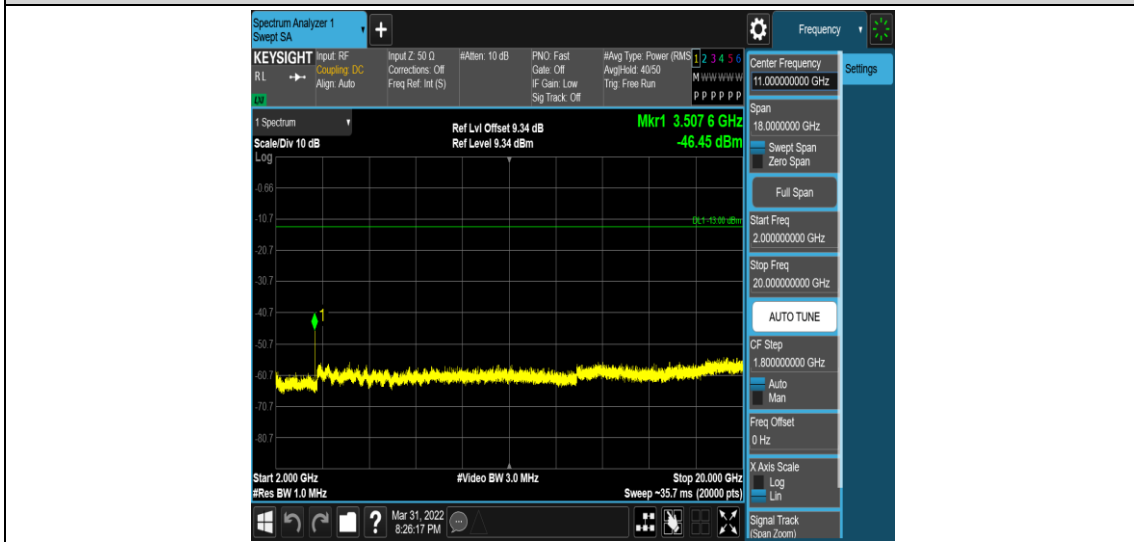

Band4-1.4MHz-16QAM-20393-1RB#0-Range4:1000~2000MHz

Band4-1.4MHz-16QAM-20393-1RB#0-Range5:2000~20000MHz