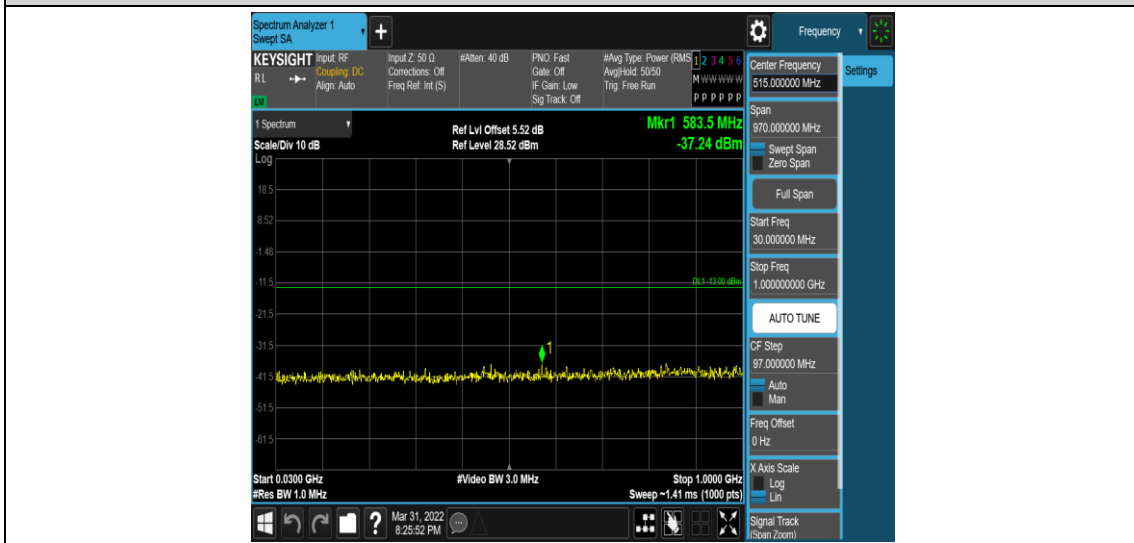

Band4-1.4MHz-16QAM-20393-1RB#0-Range2:0.15~30MHz

Band4-1.4MHz-16QAM-20393-1RB#0-Range3:30~1000MHz