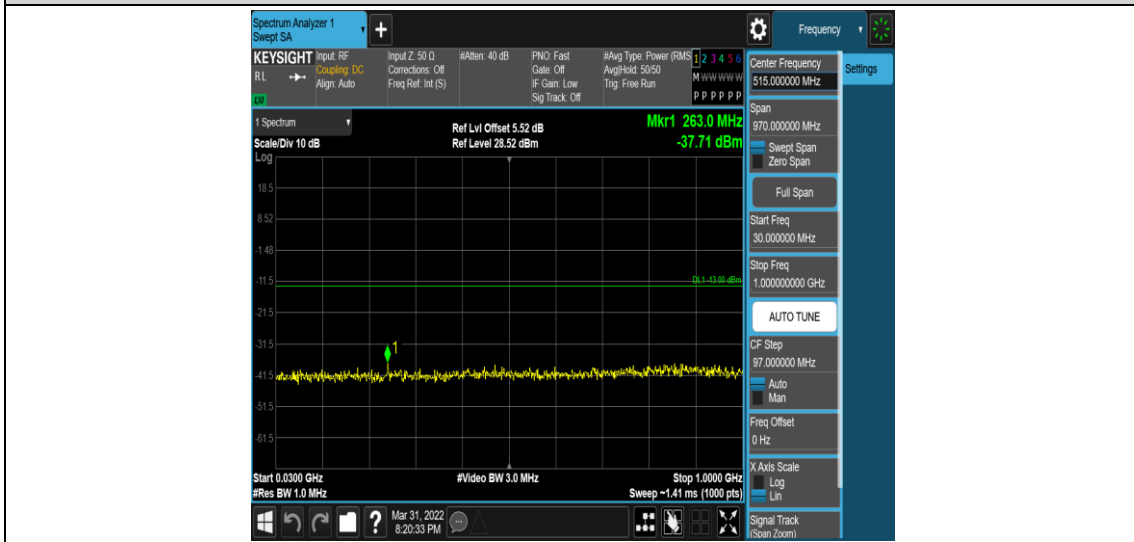

Band4-1.4MHz-QPSK-19957-1RB#0-Range3:30~1000MHz