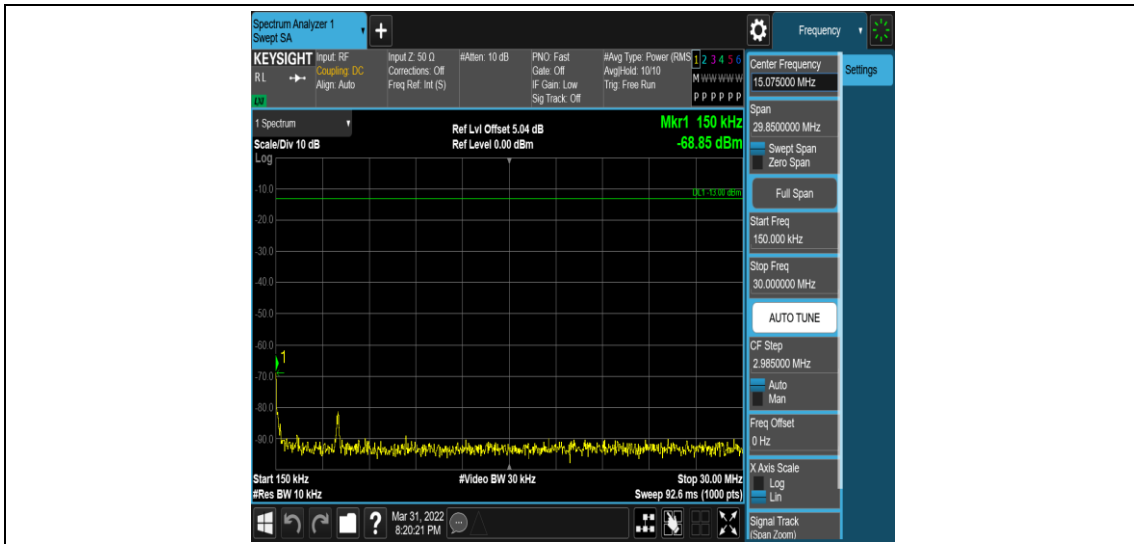

Band4-1.4MHz-QPSK-19957-1RB#0-Range2:0.15~30MHz