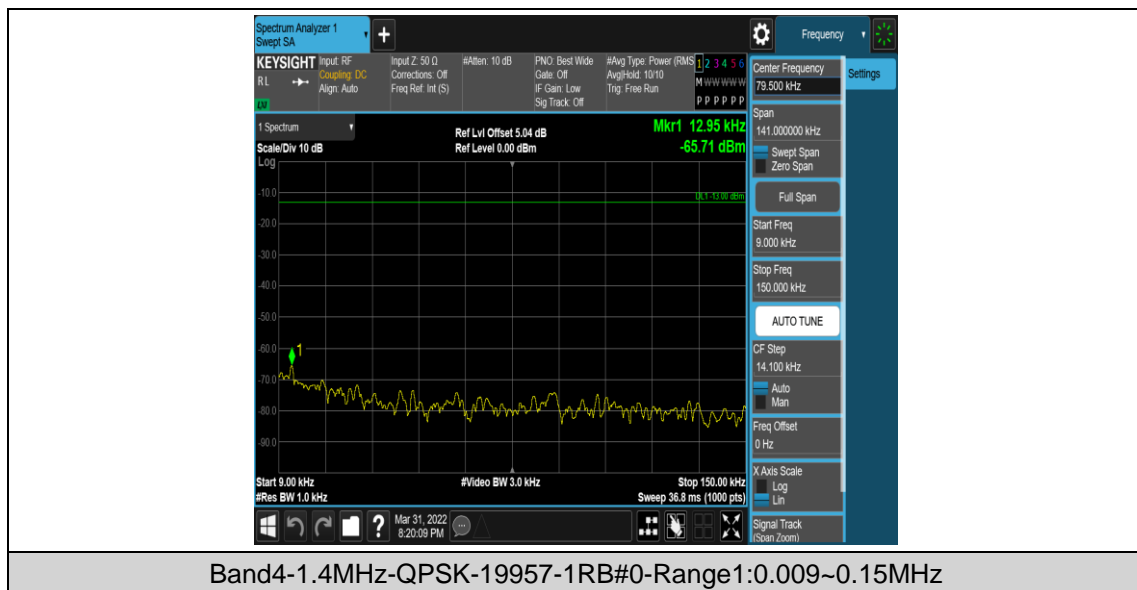

Band4	20MHz	QPSK	20300	1RB#0	Range2:0.15~30MHz	PASS
Band4	20MHz	QPSK	20300	1RB#0	Range3:30~1000MHz	PASS
Band4	20MHz	QPSK	20300	1RB#0	Range4:1000~2000MHz	PASS
Band4	20MHz	QPSK	20300	1RB#0	Range5:2000~20000MHz	PASS
Band4	20MHz	16QAM	20050	1RB#0	Range1:0.009~0.15MHz	PASS
Band4	20MHz	16QAM	20050	1RB#0	Range2:0.15~30MHz	PASS
Band4	20MHz	16QAM	20050	1RB#0	Range3:30~1000MHz	PASS
Band4	20MHz	16QAM	20050	1RB#0	Range4:1000~2000MHz	PASS
Band4	20MHz	16QAM	20050	1RB#0	Range5:2000~20000MHz	PASS
Band4	20MHz	16QAM	20175	1RB#0	Range1:0.009~0.15MHz	PASS
Band4	20MHz	16QAM	20175	1RB#0	Range2:0.15~30MHz	PASS
Band4	20MHz	16QAM	20175	1RB#0	Range3:30~1000MHz	PASS
Band4	20MHz	16QAM	20175	1RB#0	Range4:1000~2000MHz	PASS
Band4	20MHz	16QAM	20175	1RB#0	Range5:2000~20000MHz	PASS
Band4	20MHz	16QAM	20300	1RB#0	Range1:0.009~0.15MHz	PASS
Band4	20MHz	16QAM	20300	1RB#0	Range2:0.15~30MHz	PASS
Band4	20MHz	16QAM	20300	1RB#0	Range3:30~1000MHz	PASS
Band4	20MHz	16QAM	20300	1RB#0	Range4:1000~2000MHz	PASS
Band4	20MHz	16QAM	20300	1RB#0	Range5:2000~20000MHz	PASS

Test Graphs