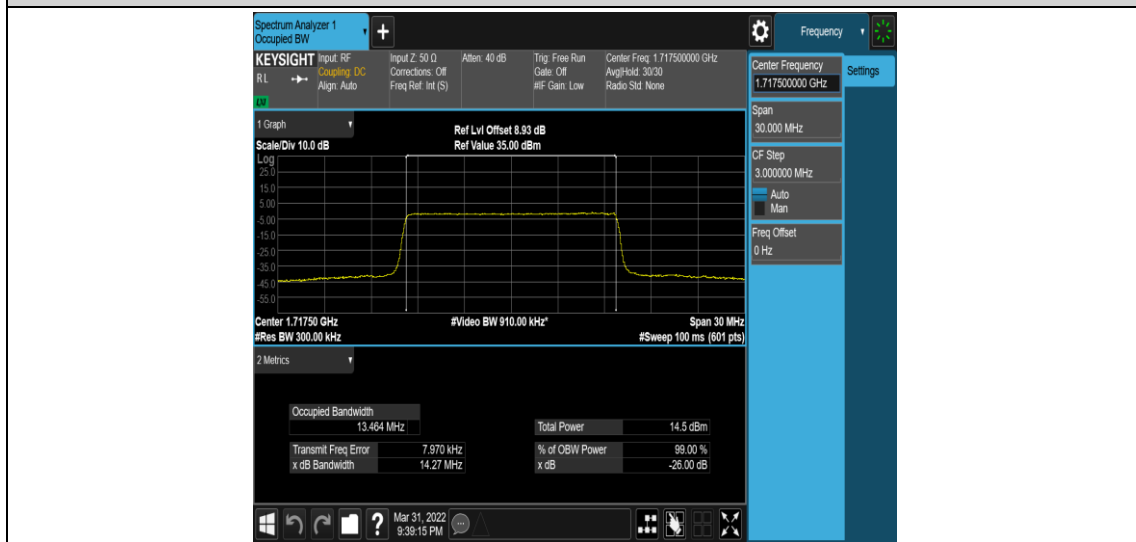

Band4-10MHz-16QAM-20350-50RB#0

Band4-15MHz-QPSK-20025-75RB#0

Band4-15MHz-QPSK-20175-75RB#0

Band4-15MHz-QPSK-20325-75RB#0

Band4-15MHz-16QAM-20025-75RB#0

Band4-15MHz-16QAM-20175-75RB#0

Band4-15MHz-16QAM-20325-75RB#0

Band4-20MHz-QPSK-20050-100RB#0

Band4-20MHz-QPSK-20175-100RB#0

Band4-20MHz-QPSK-20300-100RB#0

Band4-20MHz-16QAM-20050-100RB#0

Band4-20MHz-16QAM-20175-100RB#0

Band4-20MHz-16QAM-20300-100RB#0

Appendix D: Band Edge