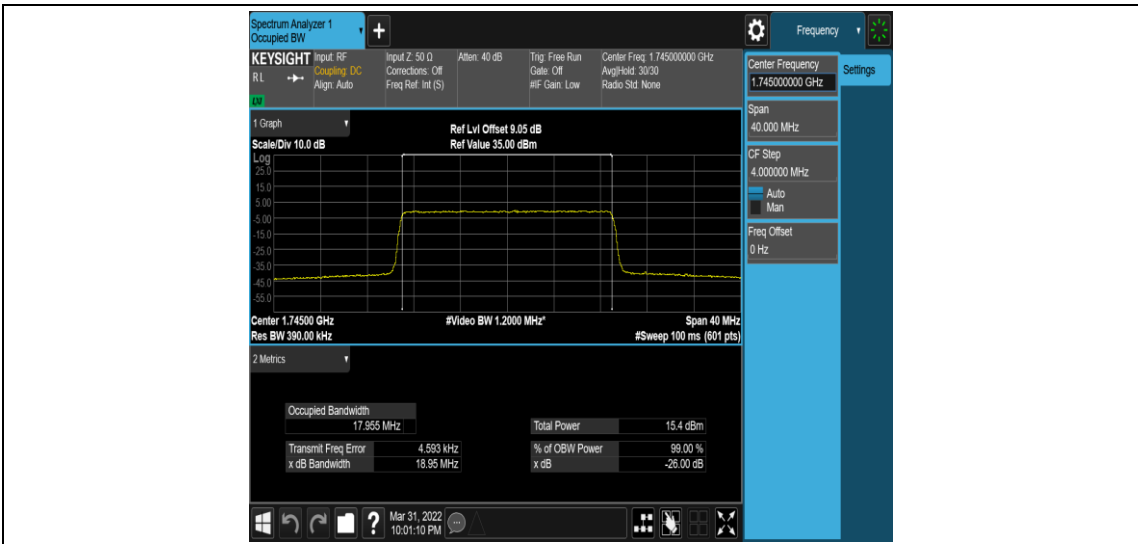

Band4-20MHz-QPSK-20300-100RB#0