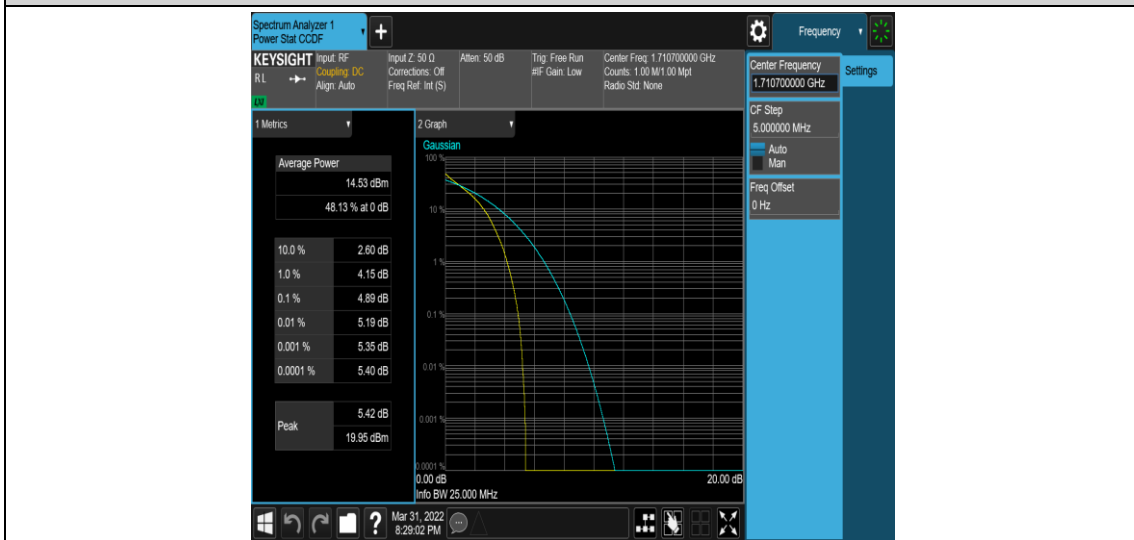

Band4-1.4MHz-QPSK-19957-6RB#0