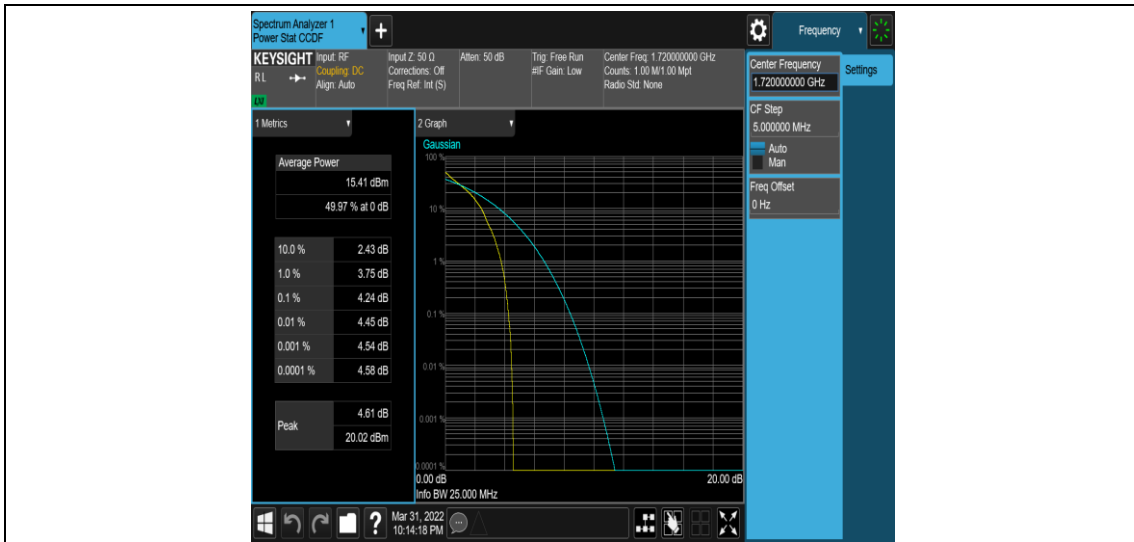

Band4-15MHz-16QAM-20025-75RB#0

Band4-15MHz-16QAM-20175-1RB#0

Band4-15MHz-16QAM-20175-75RB#0

Band4-15MHz-16QAM-20325-1RB#0

Band4-15MHz-16QAM-20325-75RB#0

Band4-20MHz-QPSK-20050-1RB#0

Band4-20MHz-QPSK-20050-100RB#0