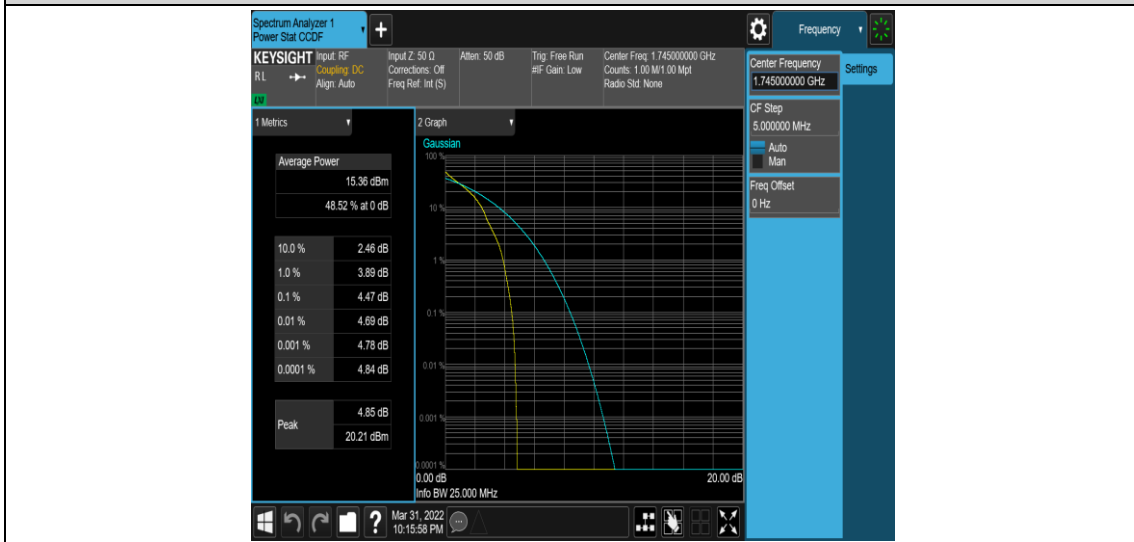

Band4-20MHz-QPSK-20300-1RB#0