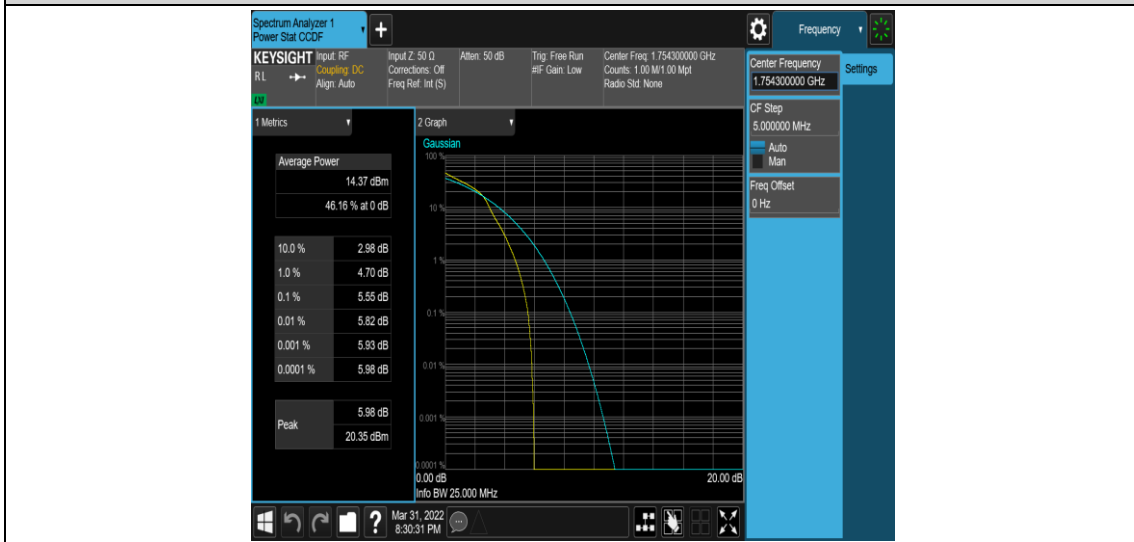

Test Graphs

Band4-1.4MHz-QPSK-19957-1RB#0

Band4-1.4MHz-QPSK-19957-6RB#0

Band4-1.4MHz-16QAM-19957-1RB#0

Band4-1.4MHz-16QAM-19957-6RB#0

Band4-1.4MHz-16QAM-20175-1RB#0

Band4-1.4MHz-16QAM-20175-6RB#0

Band4-1.4MHz-16QAM-20393-1RB#0