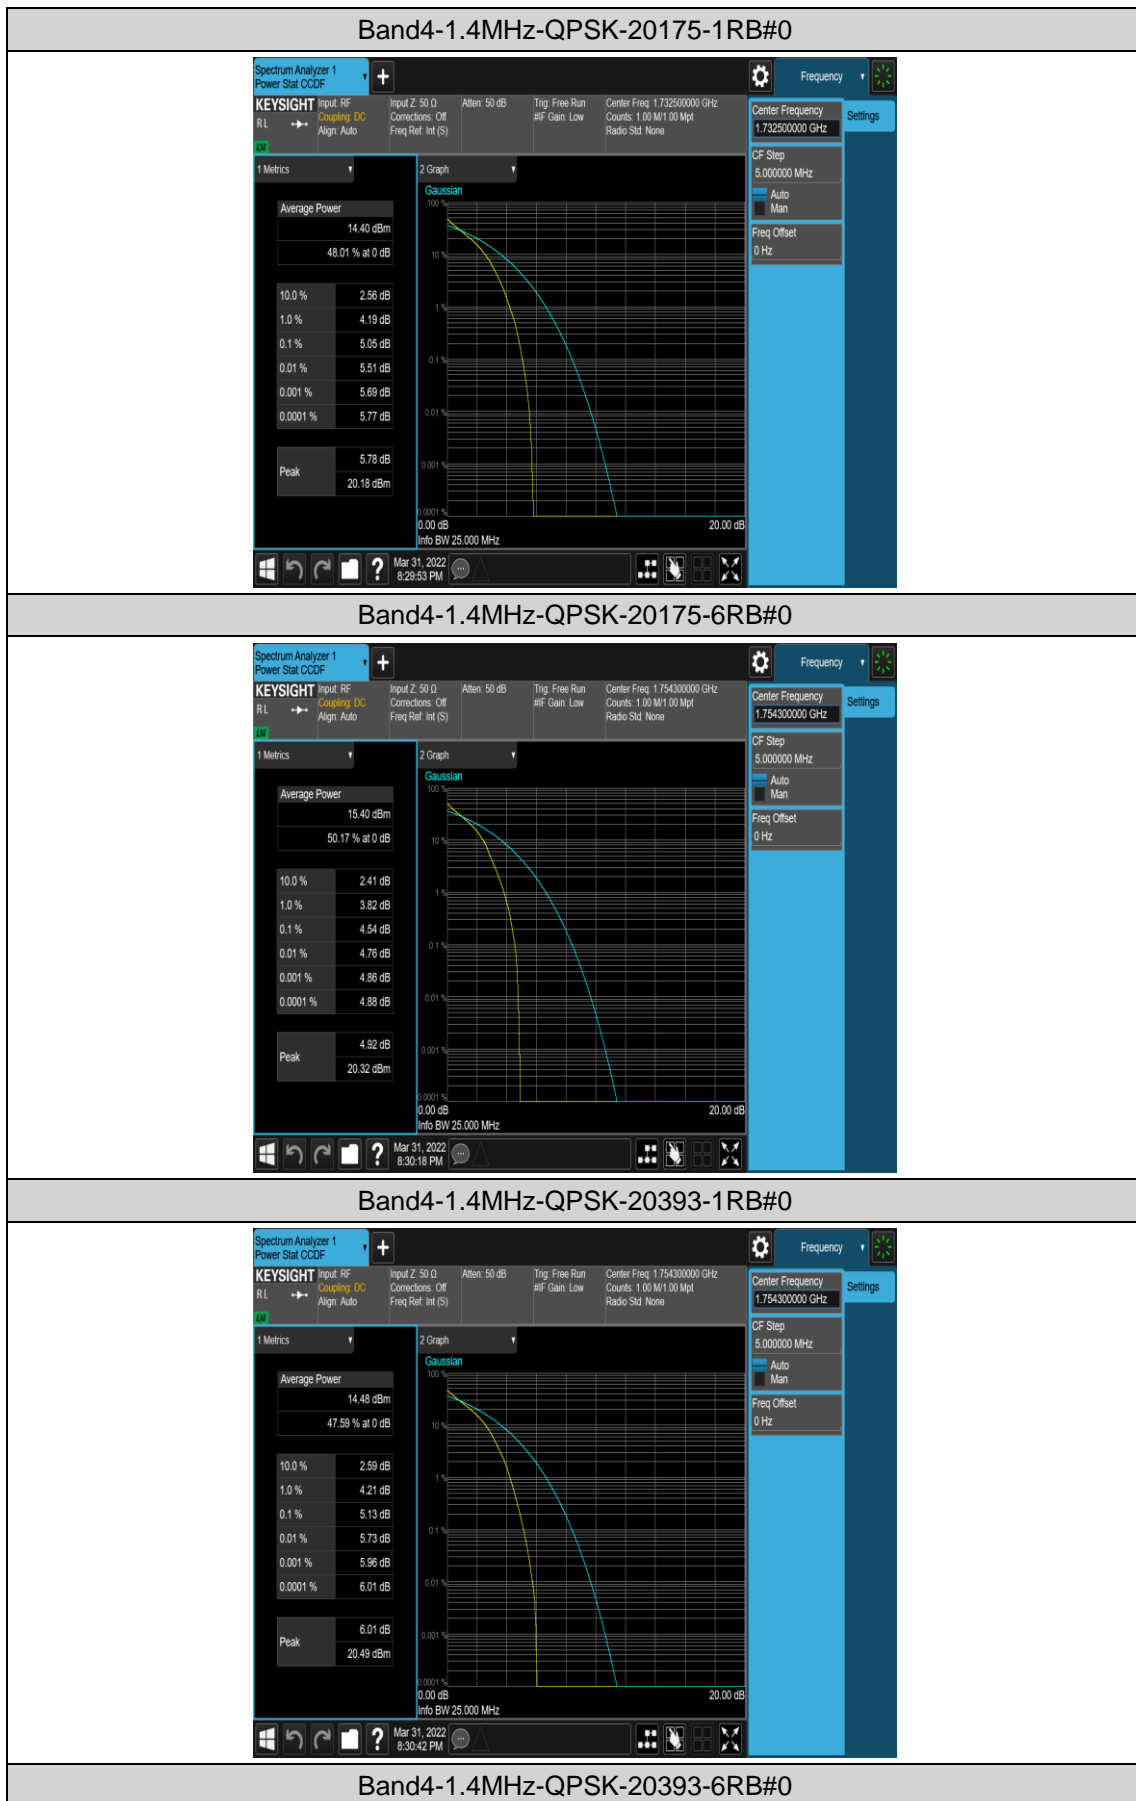

Test Graphs

Band4-1.4MHz-QPSK-19957-1RB#0

Band4-1.4MHz-QPSK-19957-6RB#0

Band4-1.4MHz-16QAM-19957-1RB#0

Band4-1.4MHz-16QAM-19957-6RB#0

Band4-1.4MHz-16QAM-20175-1RB#0

Band4-1.4MHz-16QAM-20175-6RB#0

Band4-1.4MHz-16QAM-20393-1RB#0