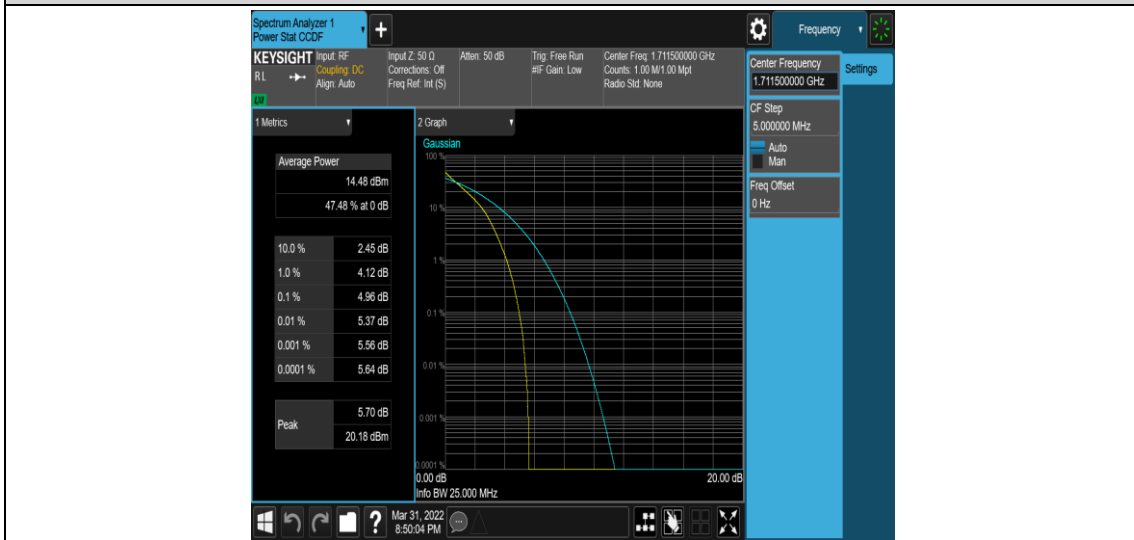

Band4-3MHz-QPSK-19965-15RB#0