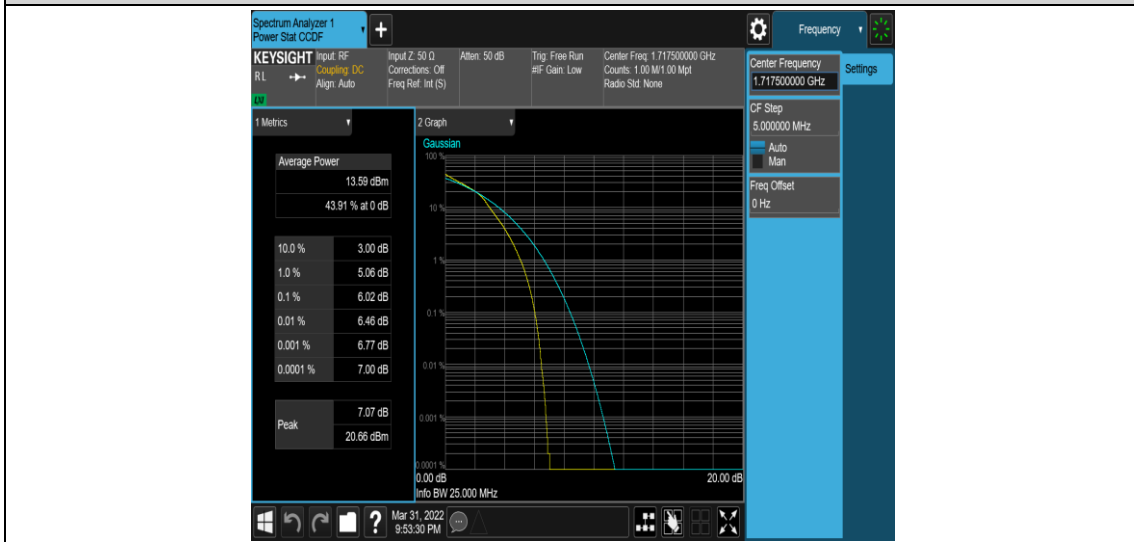

Band4-15MHz-QPSK-20025-1RB#0

Band4-15MHz-QPSK-20025-75RB#0

Band4-15MHz-QPSK-20175-1RB#0

Band4-15MHz-QPSK-20175-75RB#0

Band4-15MHz-QPSK-20325-1RB#0

Band4-15MHz-QPSK-20325-75RB#0

Band4-15MHz-16QAM-20025-1RB#0