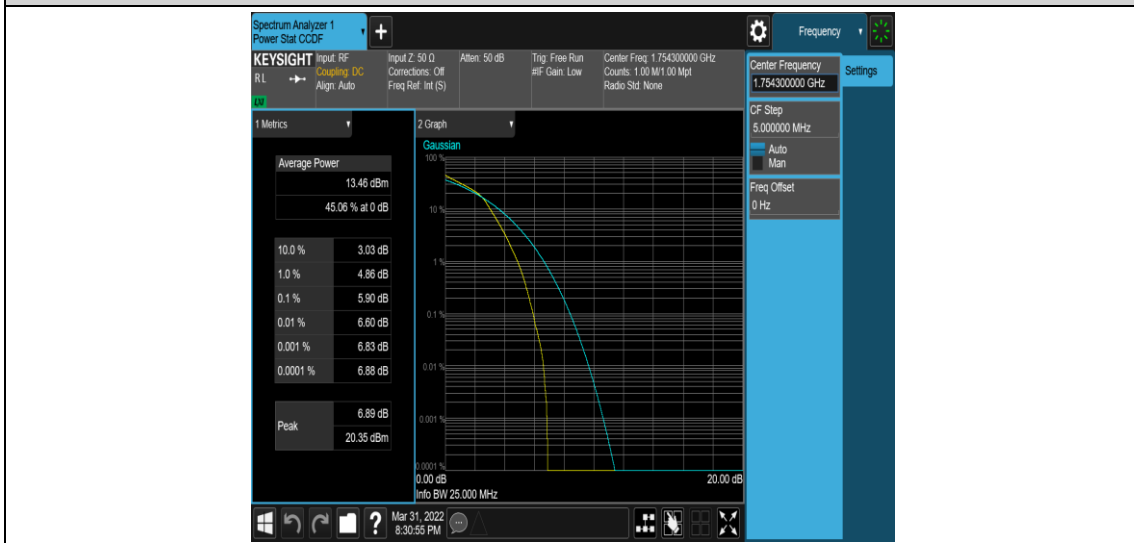

Test Graphs

Band4-1.4MHz-QPSK-19957-1RB#0

Band4-1.4MHz-QPSK-19957-6RB#0

Band4-1.4MHz-16QAM-19957-1RB#0

Band4-1.4MHz-16QAM-19957-6RB#0

Band4-1.4MHz-16QAM-20175-1RB#0

Band4-1.4MHz-16QAM-20175-6RB#0

Band4-1.4MHz-16QAM-20393-1RB#0