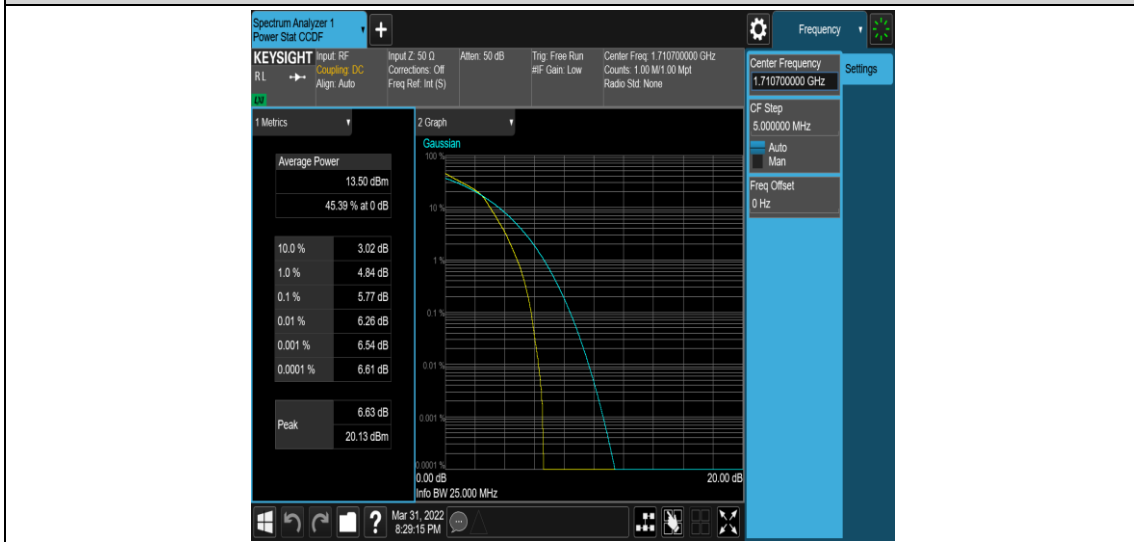

Test Graphs

Band4-1.4MHz-QPSK-19957-1RB#0

Band4-1.4MHz-QPSK-19957-6RB#0

Band4-1.4MHz-16QAM-19957-1RB#0

Band4-1.4MHz-16QAM-19957-6RB#0

Band4-1.4MHz-16QAM-20175-1RB#0

Band4-1.4MHz-16QAM-20175-6RB#0

Band4-1.4MHz-16QAM-20393-1RB#0