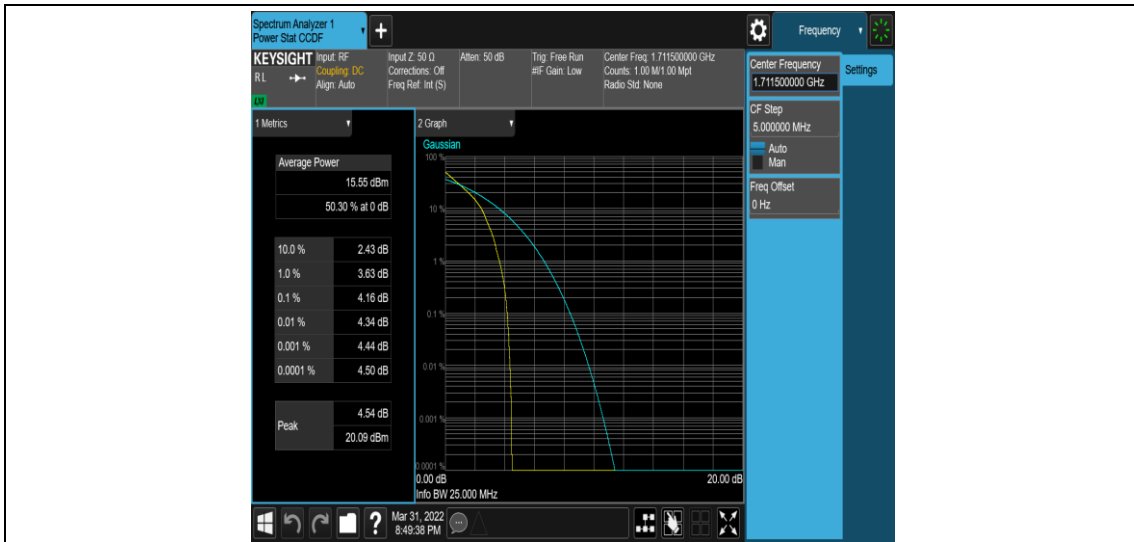

Band4-3MHz-QPSK-19965-1RB#0