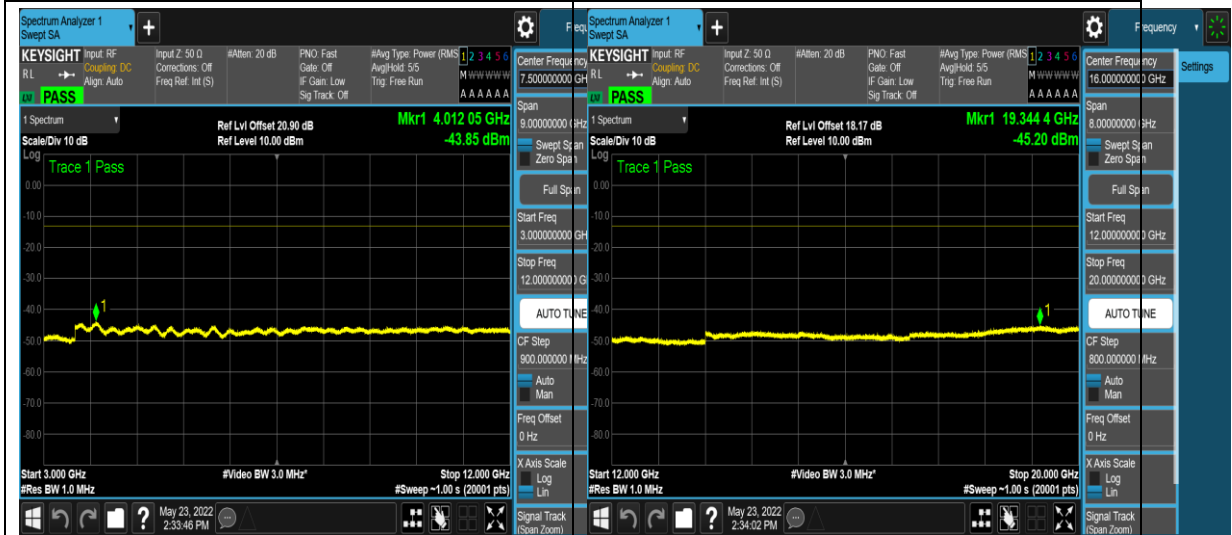

1-N5-PC3-15-10-M-4-DFT-QPSK-Edge_1RB
_Left-1 @ 0-30-1000--50.55--13-PASS

1-N5-PC3-15-10-M-4-DFT-QPSK-Edge_1RB
_Left-1 @ 0-1000-3000--46.58--13-PASS

1-N5-PC3-15-10-M-4-DFT-QPSK-Edge_1RB
_Left-1 @ 0-3000-12000--43.85--13-PASS

1-N5-PC3-15-10-M-4-DFT-QPSK-Edge_1RB
_Left-1 @ 0-12000-20000--45.20--13-PASS

1-N5-PC3-15-10-H-16-CP-QPSK-Edge_1RB
_Left-1@0-3000-12000--43.67--13-PASS

1-N5-PC3-15-10-H-16-CP-QPSK-Edge_1RB
_Left-1@0-12000-20000--44.89--13-PASS