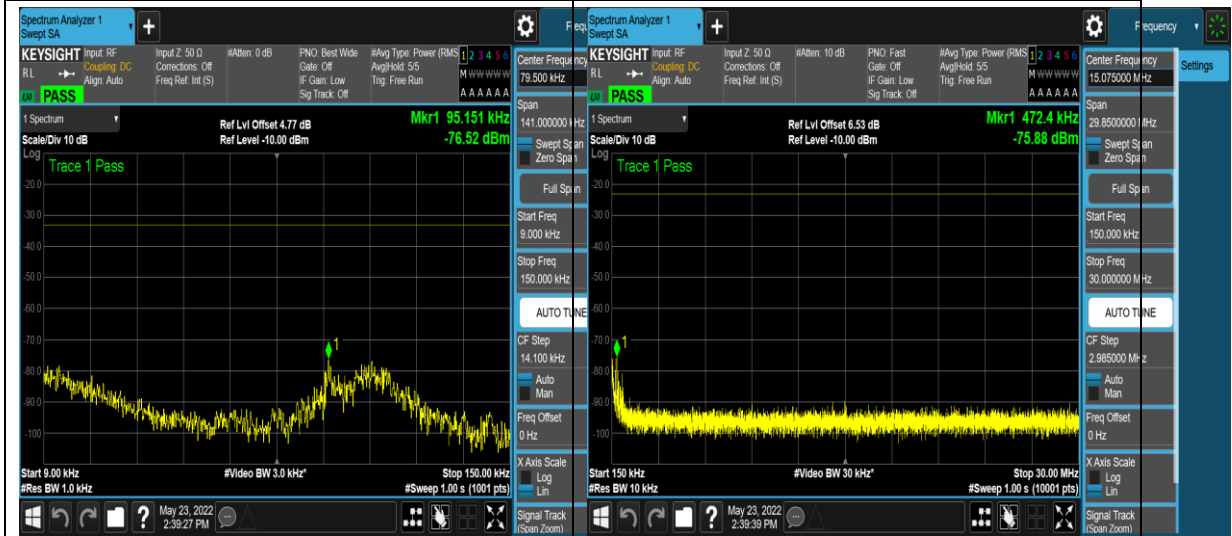

1-N5-PC3-15-10-M-4-DFT-QPSK-Edge_1RB
_Left-1 @ 0-30-1000--50.55--13-PASS

1-N5-PC3-15-10-M-4-DFT-QPSK-Edge_1RB
_Left-1 @ 0-1000-3000--46.58--13-PASS

1-N5-PC3-15-10-M-4-DFT-QPSK-Edge_1RB
_Left-1 @ 0-3000-12000--43.85--13-PASS

1-N5-PC3-15-10-M-4-DFT-QPSK-Edge_1RB
_Left-1 @ 0-12000-20000--45.20--13-PASS

1-N5-PC3-15-10-H-16-CP-QPSK-Edge_1RB
_Left-1@0-3000-12000--43.67--13-PASS

1-N5-PC3-15-10-H-16-CP-QPSK-Edge_1RB
_Left-1@0-12000-20000--44.89--13-PASS