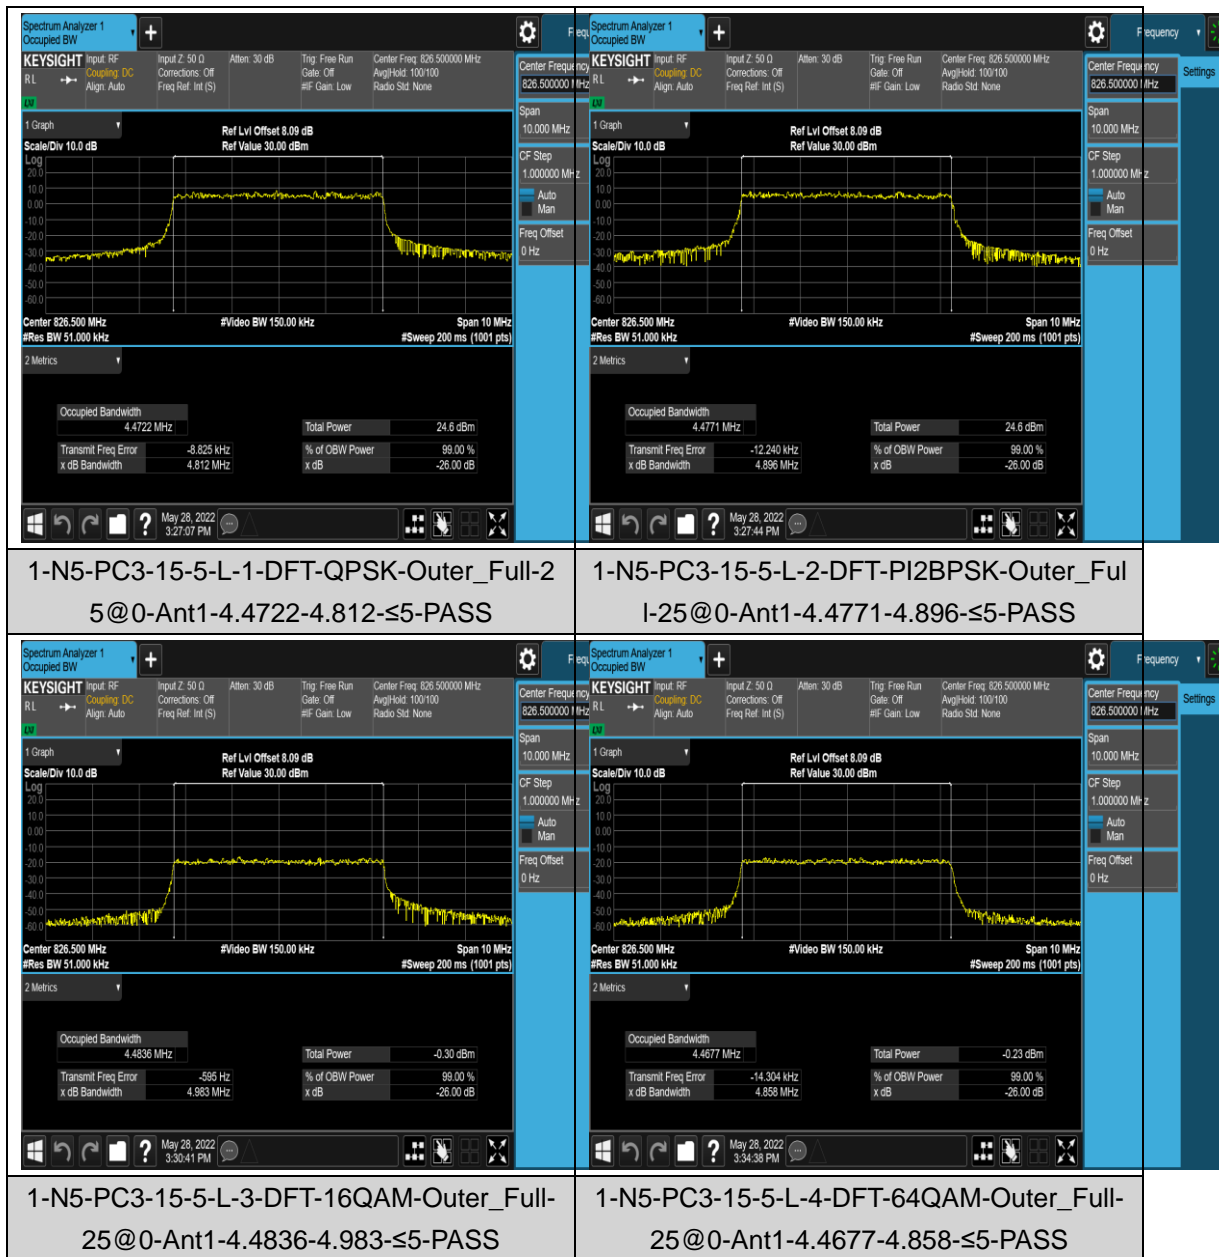

N5	15	20	CP-256QAM	L	Outer_Full	18.923	20.26	PASS
N5	15	20	DFT-QPSK	M	Outer_Full	17.850	18.93	PASS
N5	15	20	DFT-PI2BPSK	M	Outer_Full	17.877	18.84	PASS
N5	15	20	DFT-16QAM	M	Outer_Full	17.867	19.08	PASS
N5	15	20	DFT-64QAM	M	Outer_Full	17.863	19.06	PASS
N5	15	20	CP-QPSK	M	Outer_Full	17.841	19.15	PASS
N5	15	20	CP-16QAM	M	Outer_Full	18.888	19.92	PASS
N5	15	20	CP-64QAM	M	Outer_Full	18.894	20.12	PASS
N5	15	20	CP-256QAM	M	Outer_Full	18.879	20.20	PASS
N5	15	20	DFT-QPSK	H	Outer_Full	17.829	18.88	PASS
N5	15	20	DFT-PI2BPSK	H	Outer_Full	17.874	18.86	PASS
N5	15	20	DFT-16QAM	H	Outer_Full	17.860	19.09	PASS
N5	15	20	DFT-64QAM	H	Outer_Full	17.854	19.00	PASS
N5	15	20	CP-QPSK	H	Outer_Full	17.818	19.08	PASS
N5	15	20	CP-16QAM	H	Outer_Full	18.867	19.88	PASS
N5	15	20	CP-64QAM	H	Outer_Full	18.879	20.14	PASS
N5	15	20	CP-256QAM	H	Outer_Full	18.868	20.25	PASS

Test Graphs