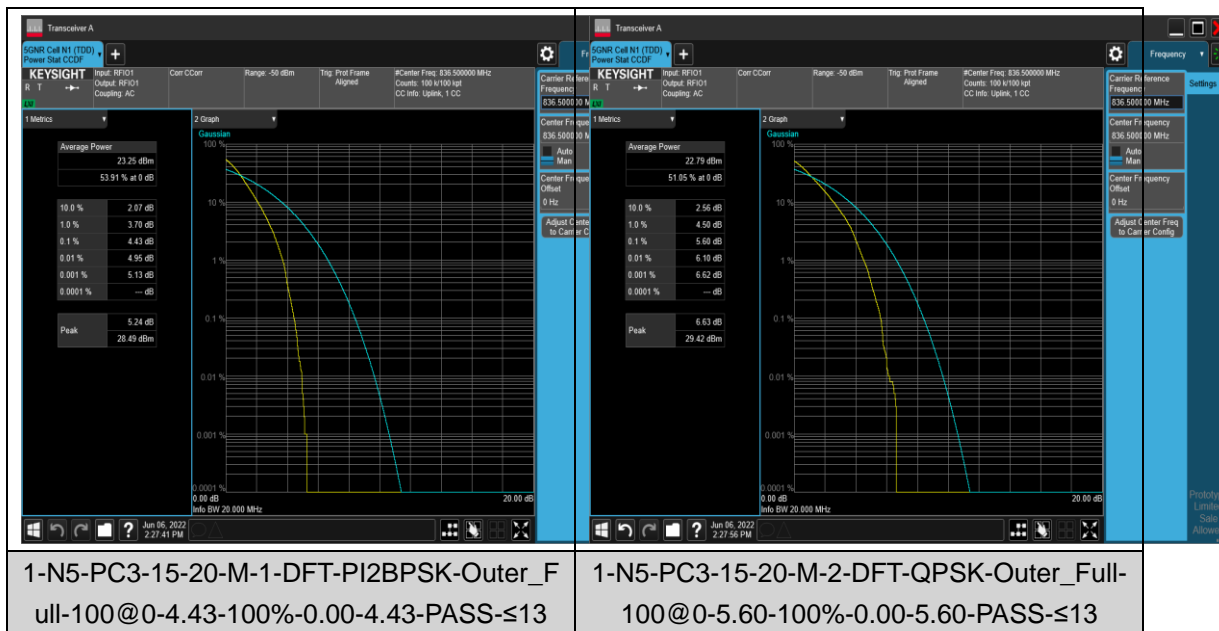

Appendix B: Peak-to-Average Ratio for SA

Peak-to-Average Ratio(CCDF)

Test Result

Band	SCS	Bandwidth	Modulation	Channel	RB Config	Result	Limit	Verdict
N5	15	20	DFT-PI2BPSK	M	Outer_Full	4.43	≤13	PASS
N5	15	20	DFT-QPSK	M	Outer_Full	5.60	≤13	PASS
N5	15	20	DFT-16QAM	M	Outer_Full	6.37	≤13	PASS
N5	15	20	DFT-64QAM	M	Outer_Full	6.42	≤13	PASS
N5	15	20	DFT-256QAM	M	Outer_Full	6.71	≤13	PASS
N5	15	20	CP-QPSK	M	Outer_Full	8.07	≤13	PASS
N5	15	20	CP-16QAM	M	Outer_Full	8.19	≤13	PASS
N5	15	20	CP-64QAM	M	Outer_Full	8.42	≤13	PASS
N5	15	20	CP-256QAM	M	Outer_Full	8.42	≤13	PASS

Test Graphs