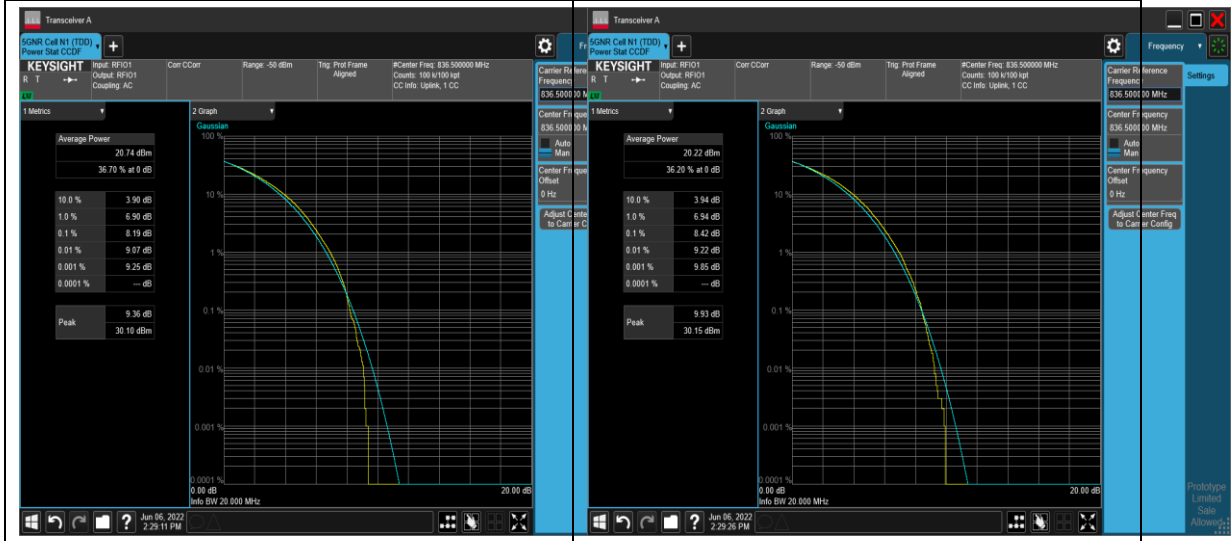

Appendix B: Peak-to-Average Ratio for SA

Peak-to-Average Ratio(CCDF)

Test Result

Band	SCS	Bandwidth	Modulation	Channel	RB Config	Result	Limit	Verdict
N5	15	20	DFT-PI2BPSK	M	Outer_Full	4.43	≤13	PASS
N5	15	20	DFT-QPSK	M	Outer_Full	5.60	≤13	PASS
N5	15	20	DFT-16QAM	M	Outer_Full	6.37	≤13	PASS
N5	15	20	DFT-64QAM	M	Outer_Full	6.42	≤13	PASS
N5	15	20	DFT-256QAM	M	Outer_Full	6.71	≤13	PASS
N5	15	20	CP-QPSK	M	Outer_Full	8.07	≤13	PASS
N5	15	20	CP-16QAM	M	Outer_Full	8.19	≤13	PASS
N5	15	20	CP-64QAM	M	Outer_Full	8.42	≤13	PASS
N5	15	20	CP-256QAM	M	Outer_Full	8.42	≤13	PASS

Test Graphs

1-N5-PC3-15-20-M-3-DFT-16QAM-Outer_Full-100@0-6.37-100%-0.00-6.37-PASS-≤13 1-N5-PC3-15-20-M-4-DFT-64QAM-Outer_Full-100@0-6.42-100%-0.00-6.42-PASS-≤13

1-N5-PC3-15-20-M-5-DFT-256QAM-Outer_Full-100@0-6.71-100%-0.00-6.71-PASS-≤13 1-N5-PC3-15-20-M-6-CP-QPSK-Outer_Full-100@0-8.07-100%-0.00-8.07-PASS-≤13