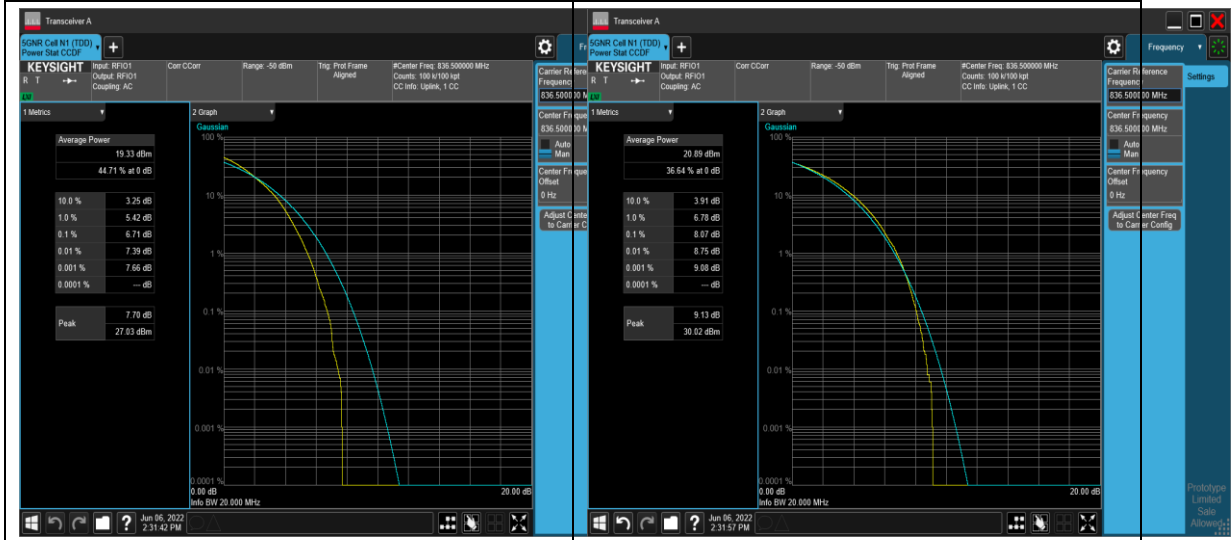

1-N5-PC3-15-20-M-3-DFT-16QAM-Outer_Full-100@0-6.37-100%-0.00-6.37-PASS-≤13   1-N5-PC3-15-20-M-4-DFT-64QAM-Outer_Full-100@0-6.42-100%-0.00-6.42-PASS-≤13