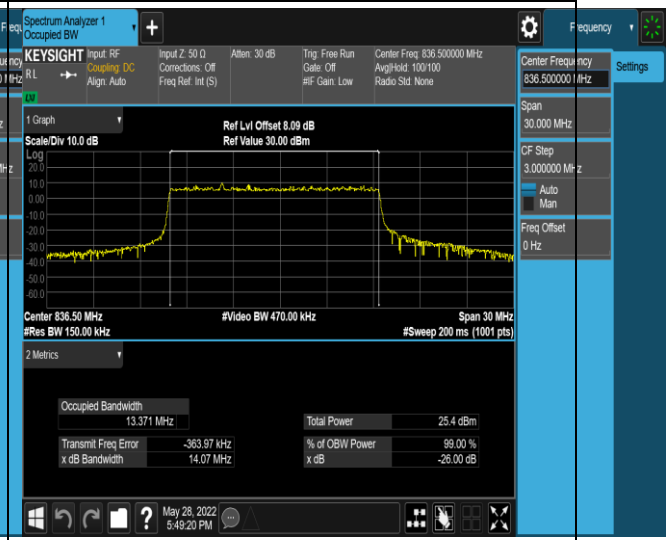

1-N5-PC3-15-15-L-8-CP-256QAM-Outer_Full-79@0-Ant1-14.098-14.78≤15-PASS