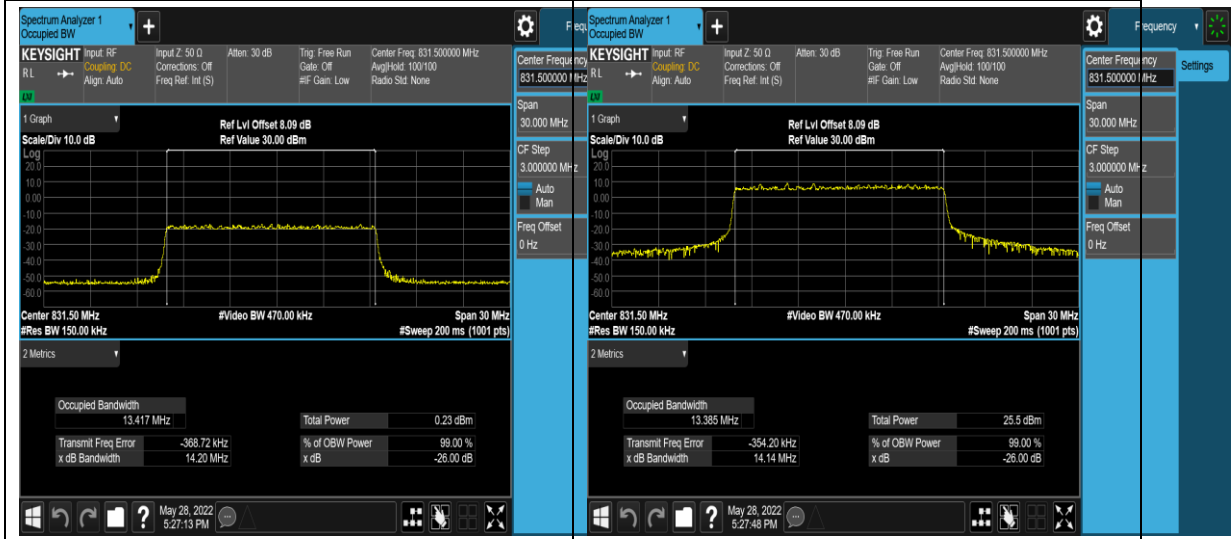

1-N5-PC3-15-10-H-7-CP-64QAM-Outer_Full-52@0-Ant1-9.2958-10.21≤10-PASS

1-N5-PC3-15-10-H-8-CP-256QAM-Outer_Full-52@0-Ant1-9.2961-10.82≤10-PASS