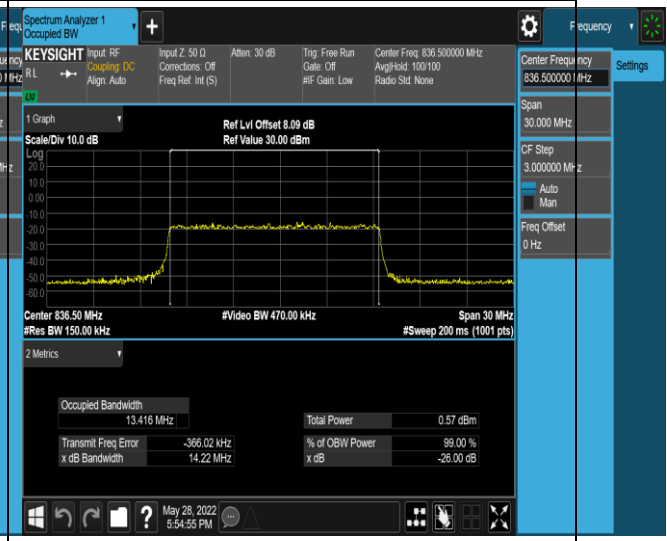

1-N5-PC3-15-15-M-2-DFT-PI2BPSK-Outer_Full-75@0-Ant1-13.371-14.07≤15-PASS

1-N5-PC3-15-15-M-2-DFT-PI2BPSK-Outer_Full-75@0-Ant1-13.416-14.22≤15-PASS