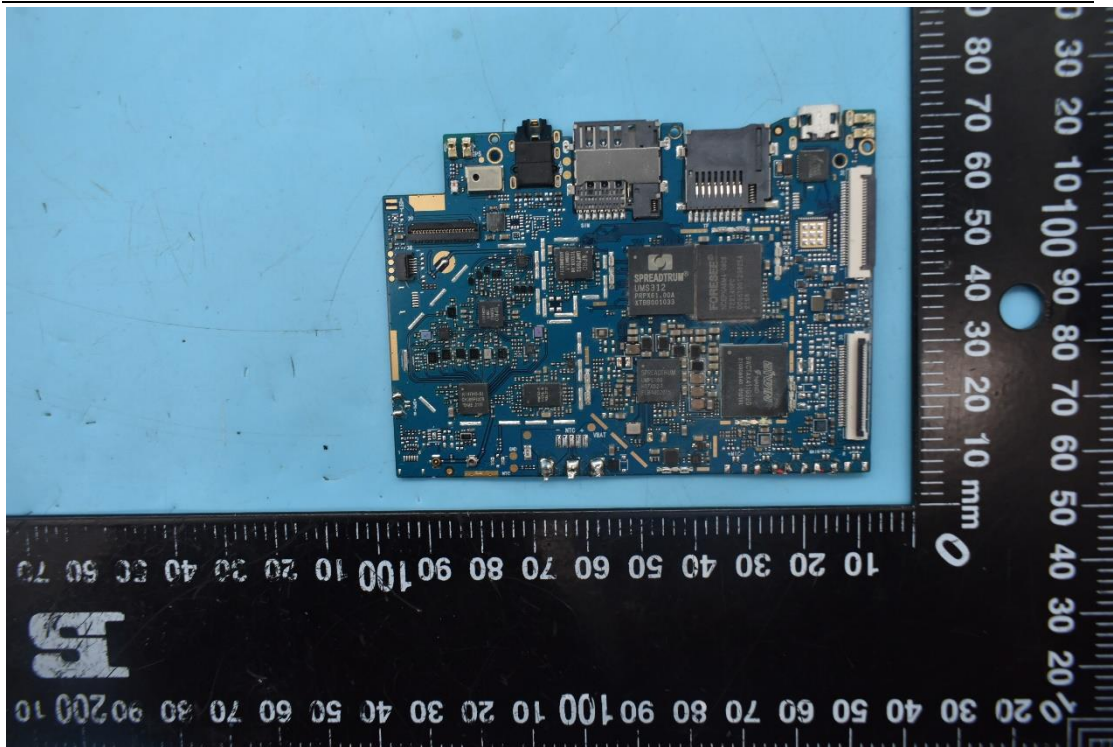

FCC ID:YHLBLUM8LPS

Internal Photos

1. EUT uncover view

2. Antenna view