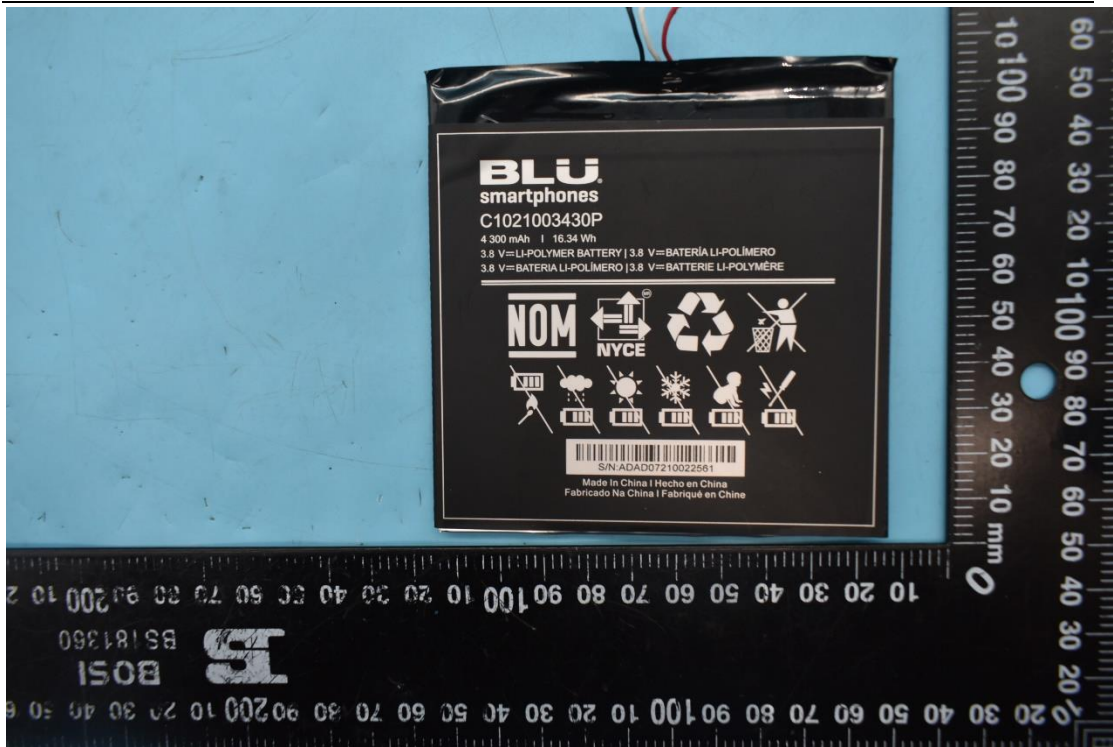

FCC ID:YHLBLUM8LPS

Internal Photos

1. EUT uncover view

2. Antenna view