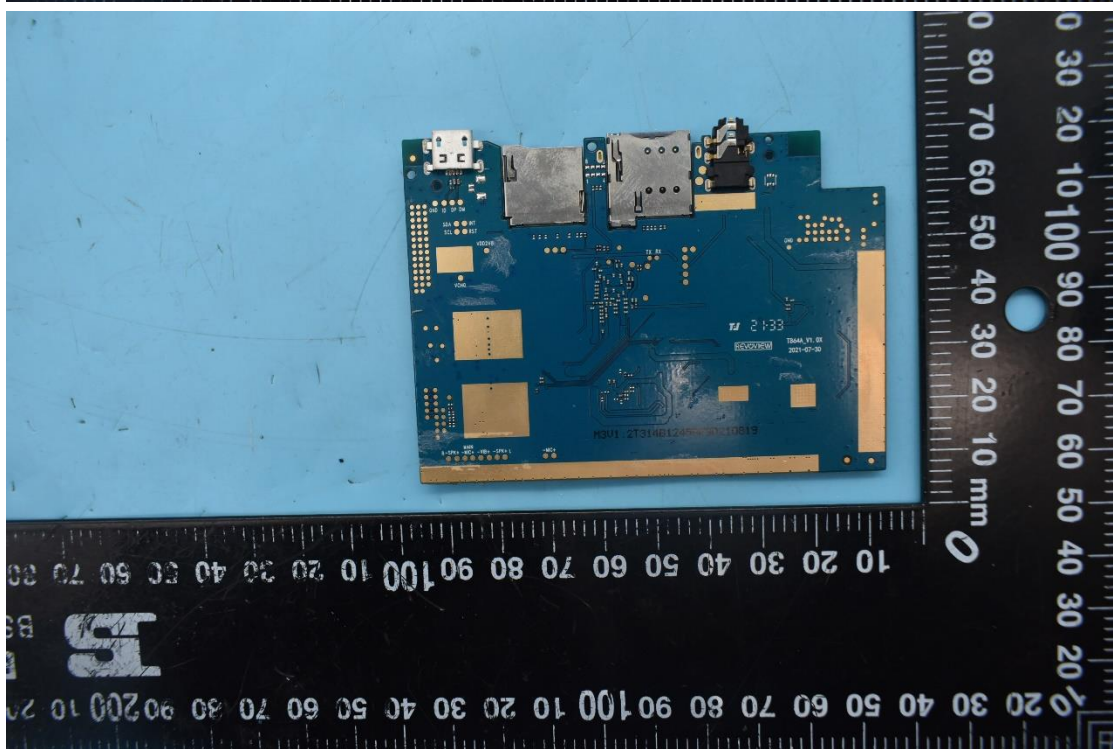

FCC ID:YHLBLUM8LPS

Internal Photos

1. EUT uncover view

2. Antenna view