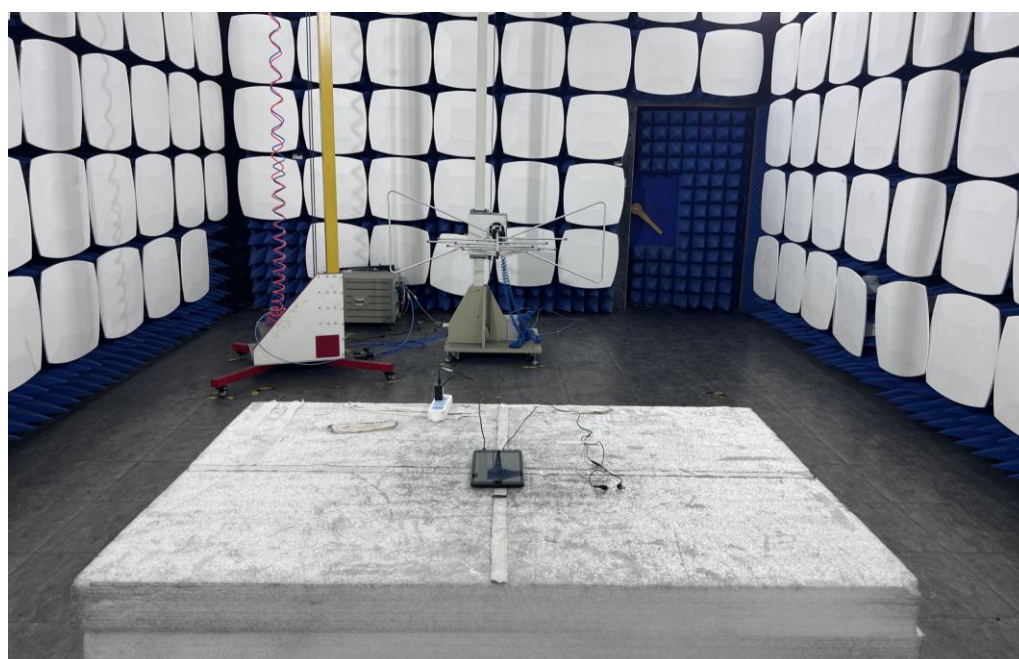

FCC ID: YHLBLUM8L271

Test Setup Photos

1. RF measurement setup

(GSM&WCDMA<E)

2. Radiated Spurious Emission(30MHz-1GHz)

3. Radiated Spurious Emission(above 1GHz)