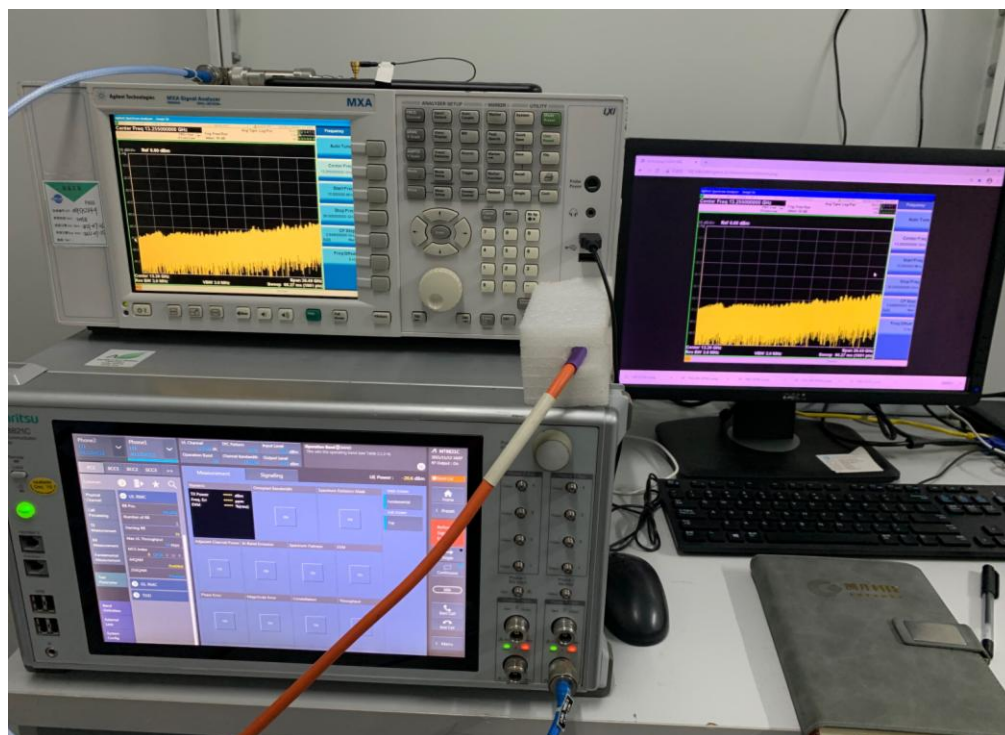

FCC ID: YHLBLUM8L271

Test Setup Photos

1. RF measurement setup

(GSM&WCDMA<E)

2. Radiated Spurious Emission(30MHz-1GHz)

3. Radiated Spurious Emission(above 1GHz)