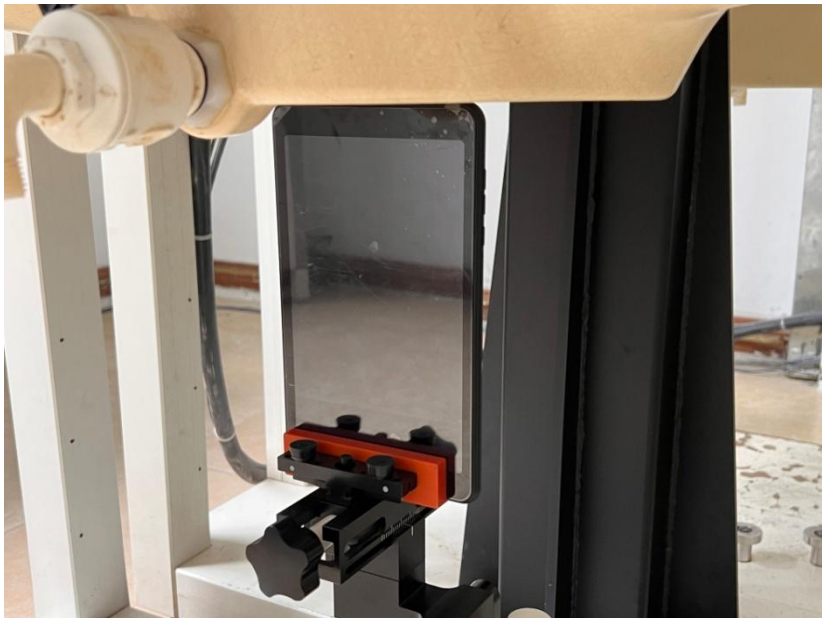

## Annex B Test Setup Photos

### Body

Bottom Face  
(Test distance: 14mm)

Edge 1  
(Test distance: 0mm)

Edge 2  
(Test distance: 5mm)

Edge 2  
(Test distance: 0mm)

Edge 3  
(Test distance: 14mm)

Edge 3  
(Test distance: 0mm)

Edge 4  
(Test distance: 0mm)

Curved surface of Edge 3  
(Test distance: 14mm)

Curved surface of Edge 3  
(Test distance: 0mm)