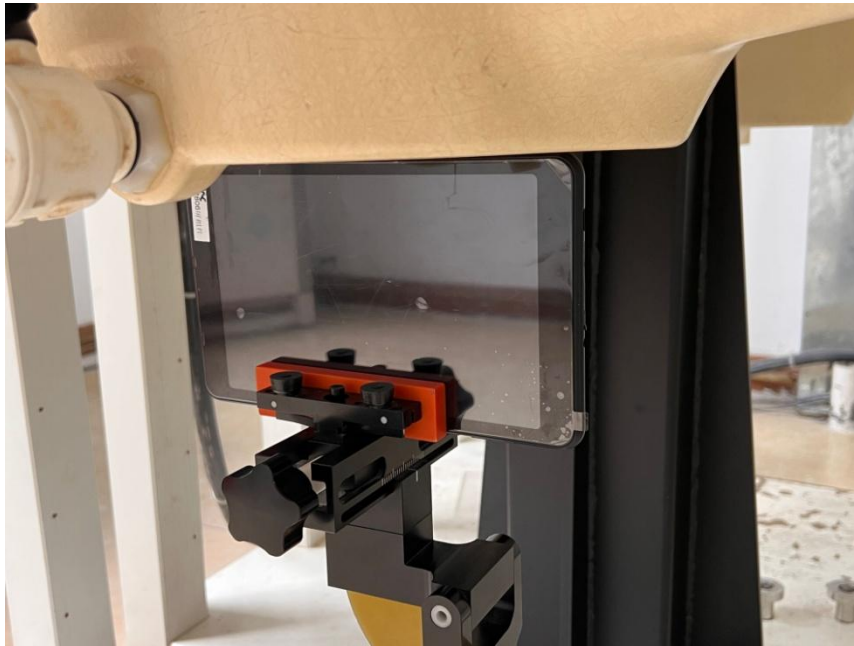

## Annex B Test Setup Photos

### Body

Bottom Face  
(Test distance: 14mm)

Edge 1  
(Test distance: 0mm)

Edge 2  
(Test distance: 5mm)

Edge 2  
(Test distance: 0mm)

Edge 3  
(Test distance: 14mm)

Edge 3  
(Test distance: 0mm)

Edge 4  
(Test distance: 0mm)

Curved surface of Edge 3  
(Test distance: 14mm)

Curved surface of Edge 3  
(Test distance: 0mm)