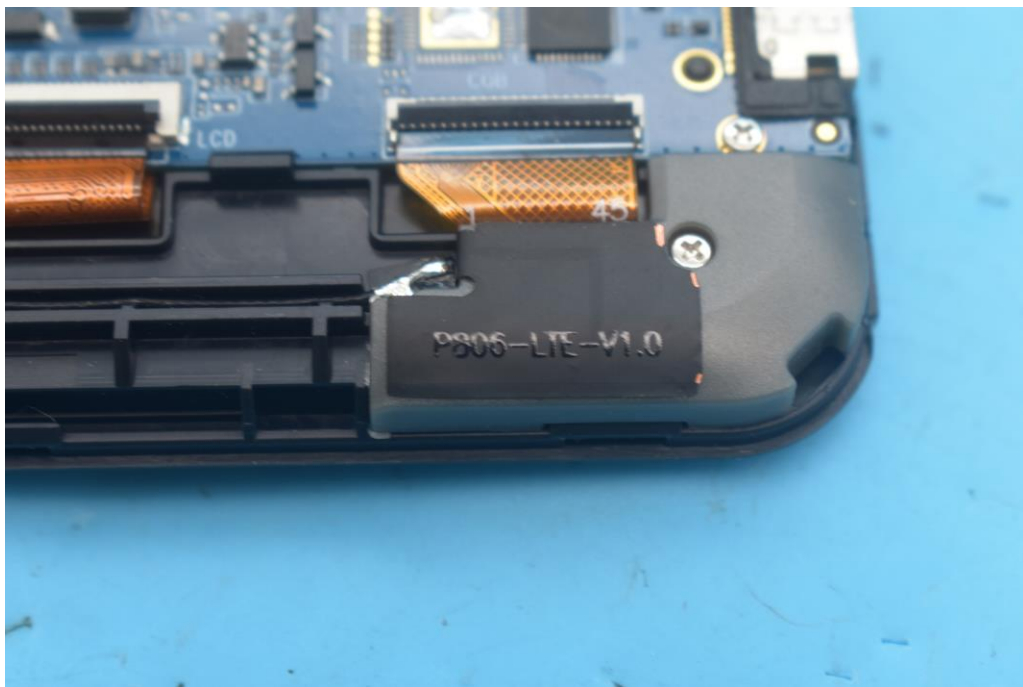

FCC ID:YHLBLUM8L22

Internal Photos

1. EUT uncover view

2. Antenna view