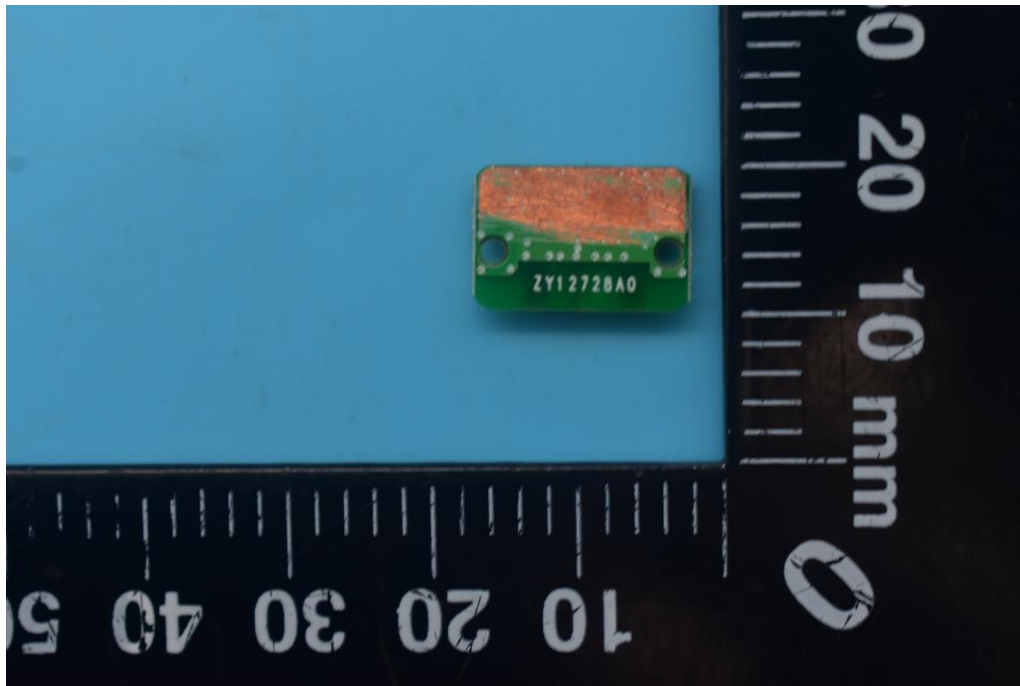

FCC ID:YHLBLUM8L22

Internal Photos

1. EUT uncover view

2. Antenna view