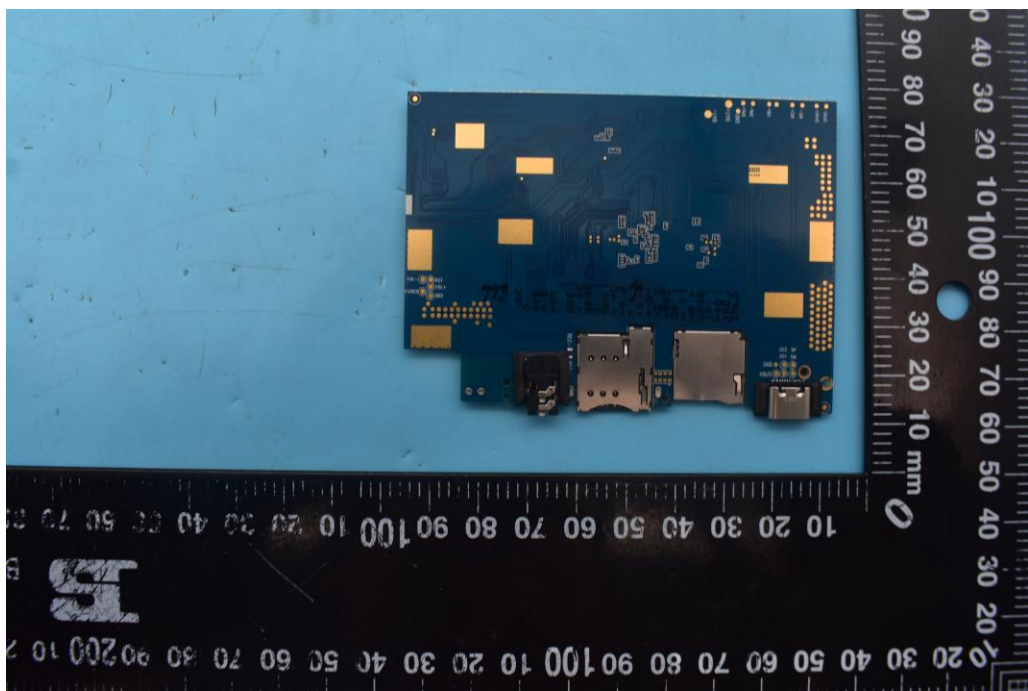

FCC ID:YHLBLUM8L22

Internal Photos

1. EUT uncover view

2. Antenna view