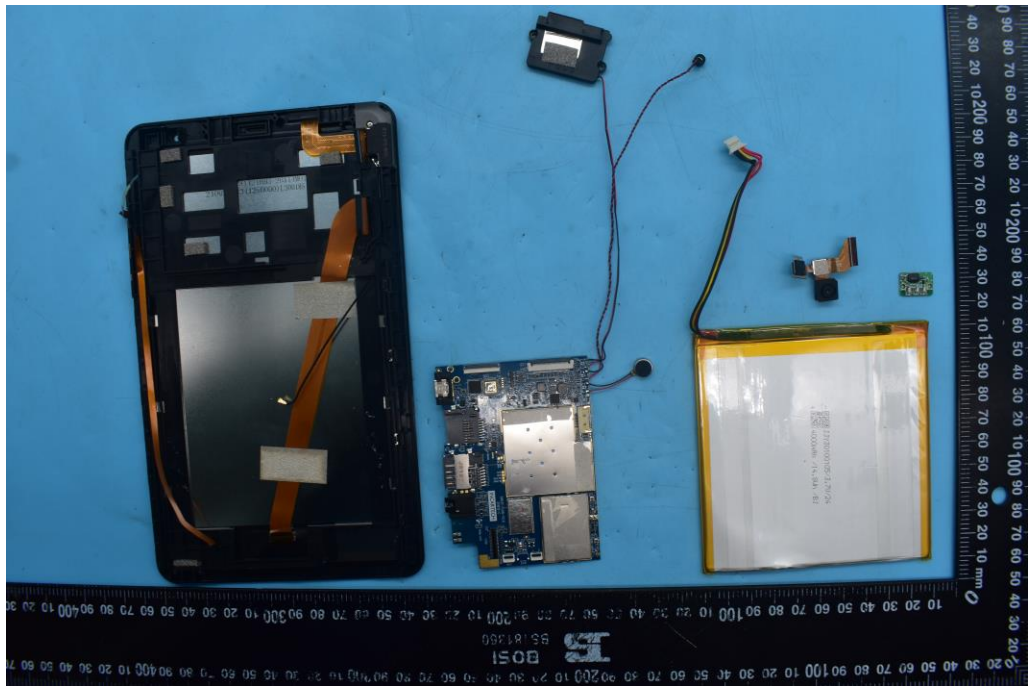

FCC ID:YHLBLUM8L22

Internal Photos

1. EUT uncover view

2. Antenna view