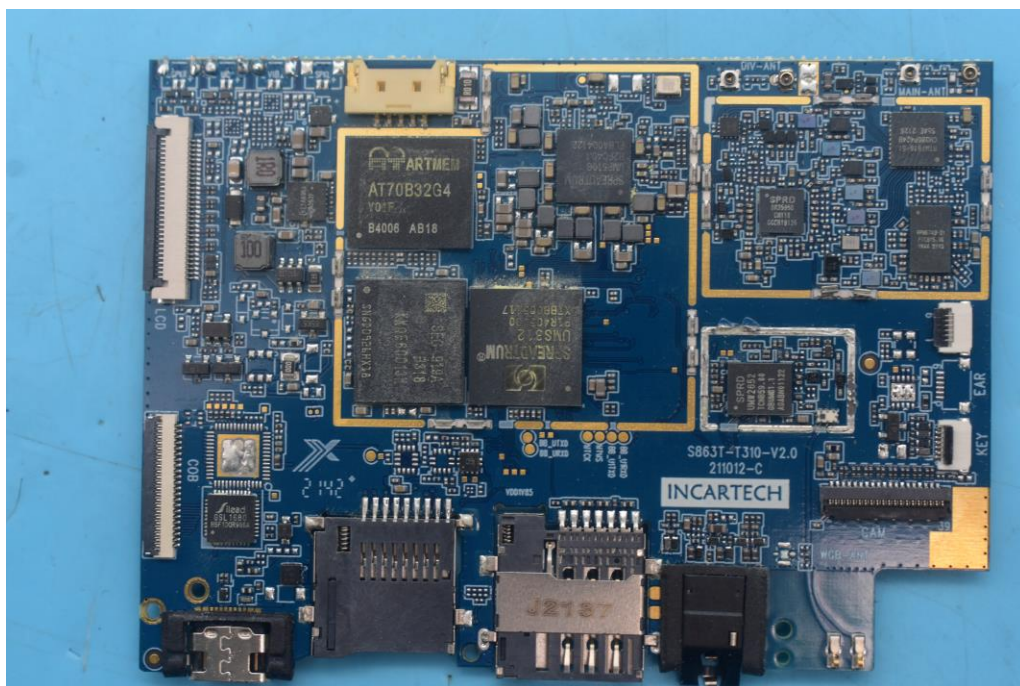

FCC ID:YHLBLUM8L22

Internal Photos

1. EUT uncover view

2. Antenna view