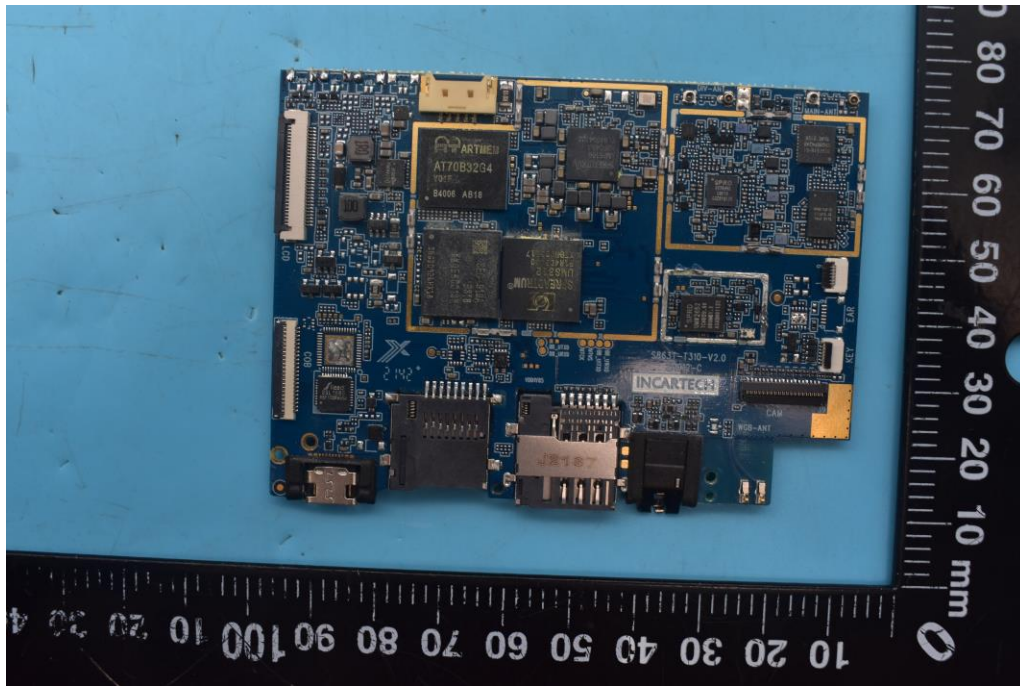

FCC ID:YHLBLUM8L22

Internal Photos

1. EUT uncover view

2. Antenna view