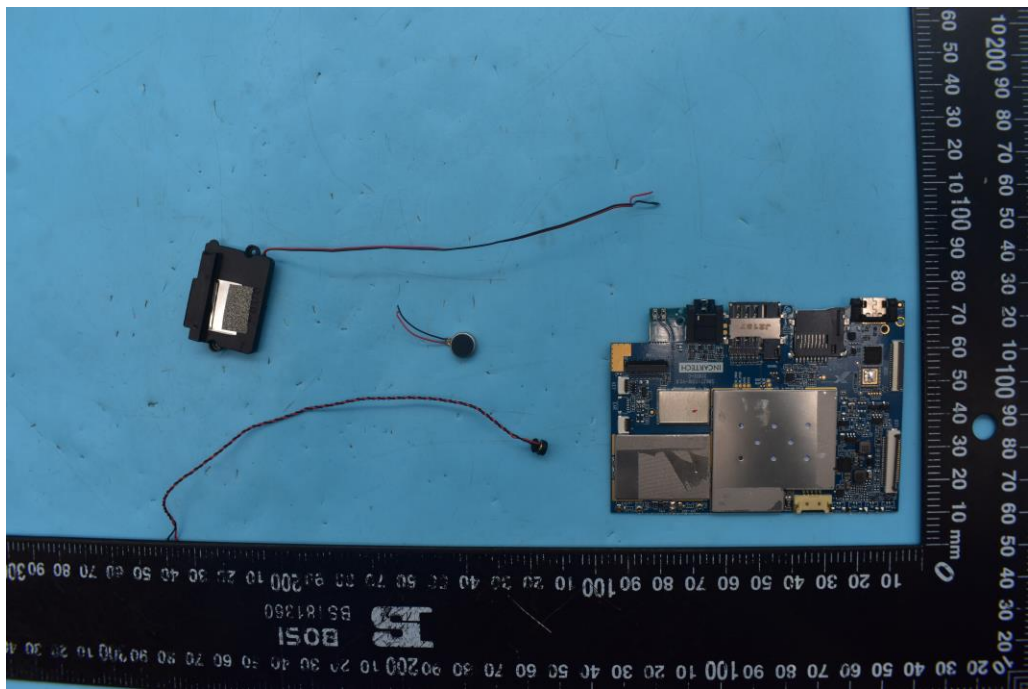

FCC ID:YHLBLUM8L22

Internal Photos

1. EUT uncover view

2. Antenna view