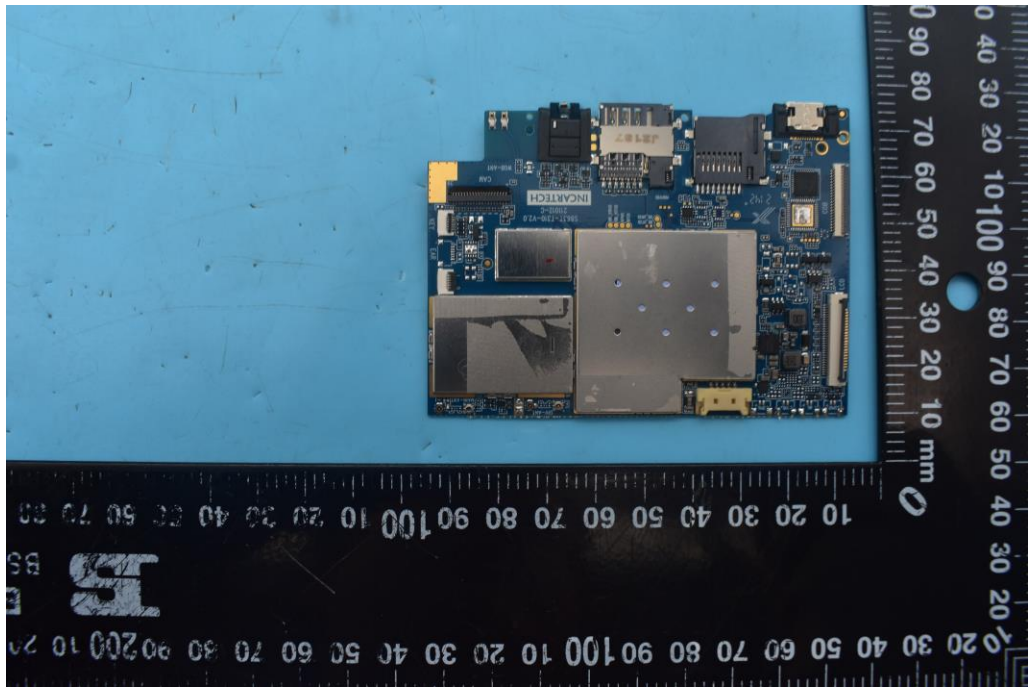

FCC ID:YHLBLUM8L22

Internal Photos

1. EUT uncover view

2. Antenna view