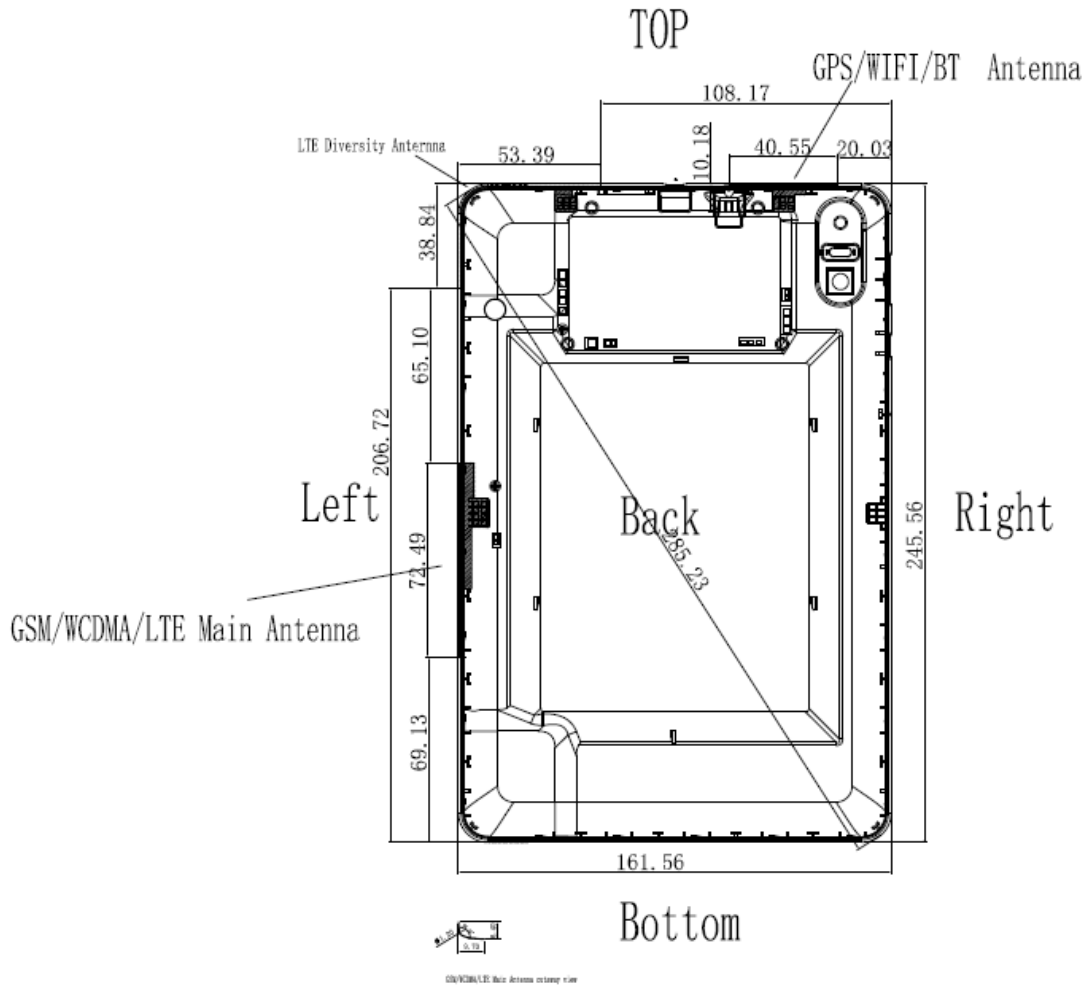

Annex B Test Setup Photos

➤ EUT Antenna Locations

➤ Test Setup Photos for Sensor on

Bottom Surface (Test Distance 0mm)

Edge 3 (Test Distance 0mm)

Curved surface of Edge 3 (Test Distance 0mm)

➤ **Test Setup Photos for Sensor off**

Bottom Surface (Test Distance 22mm)

Edge 1 (Test Distance 0mm)

Edge 2 (Test Distance 0mm)

Edge 3 (Test Distance 22mm)

Edge 4 (Test Distance 0mm)

Curved surface of Edge 3 (Test Distance 22mm)