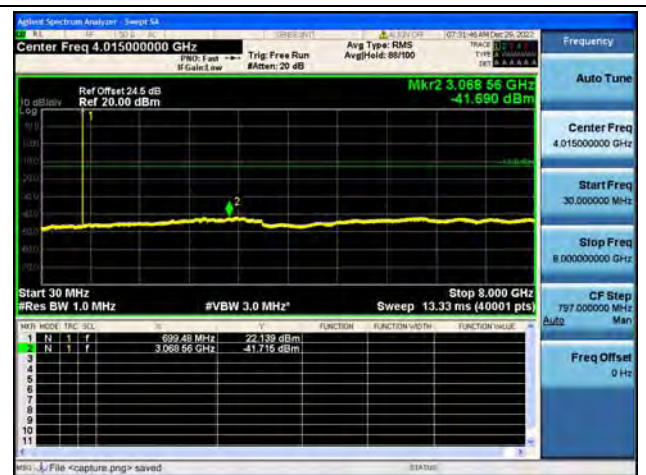

Band12 / 1.4MHz / High CH / QPSK

Band12 / 1.4MHz / High CH / 16QAM

Band12 / 1.4MHz / High CH / 64QAM

Band12 / 3MHz / Low CH / QPSK

Band12 / 3MHz / Low CH / 16QAM

Band12 / 3MHz / Low CH / 64QAM

Band12 / 3MHz / Mid CH / QPSK