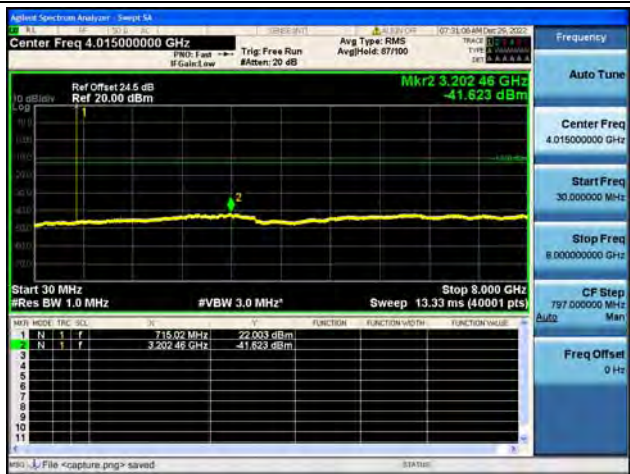

Band12 / 1.4MHz / High CH / QPSK

Band12 / 1.4MHz / High CH / 64QAM