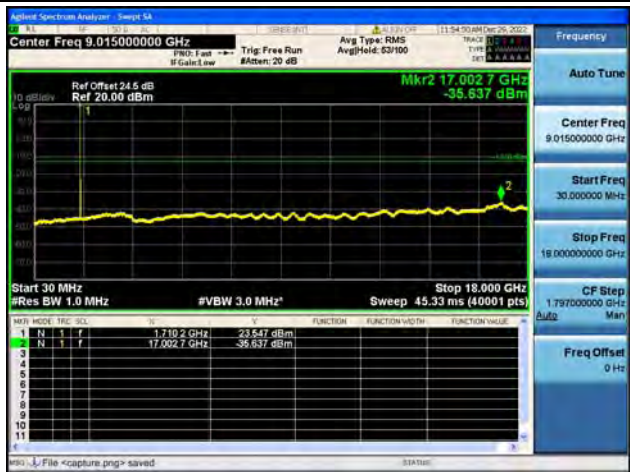

Band66 / 1.4MHz / High CH / 64QAM

Band66 / 3MHz / Low CH / 16QAM