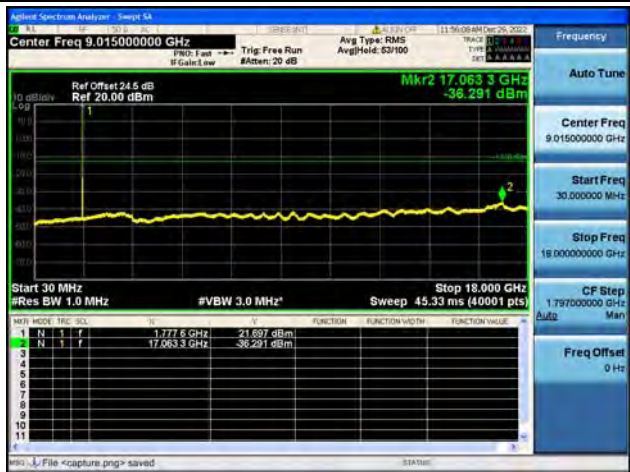

Band66 / 3MHz / Mid CH / 64QAM

Band66 / 3MHz / High CH / 16QAM