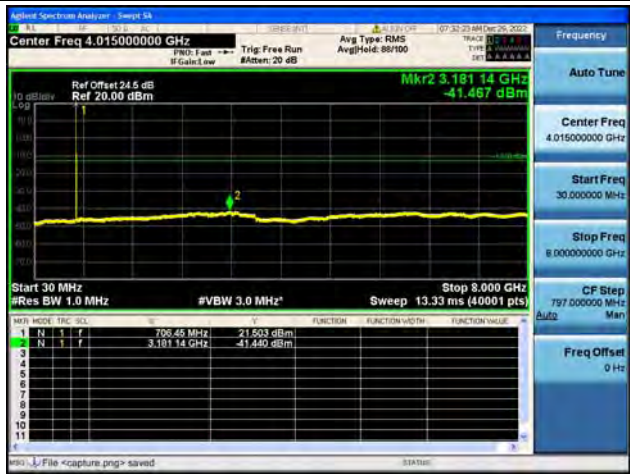

Band12 / 3MHz / Mid CH / QPSK

Band12 / 3MHz / Mid CH / 64QAM