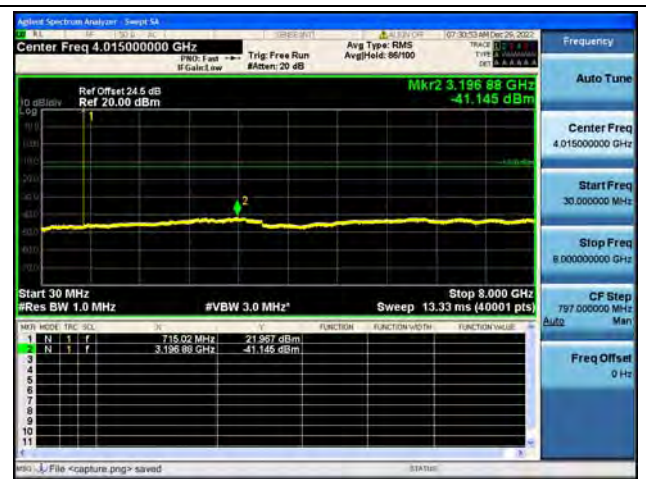

Band12 / 1.4MHz / Mid CH / 64QAM

Band12 / 1.4MHz / High CH / 16QAM