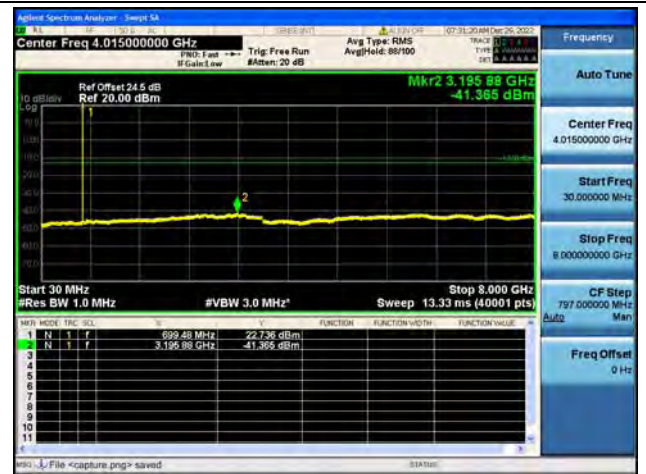

Band12 / 1.4MHz / High CH / 16QAM

Band12 / 3MHz / Low CH / QPSK