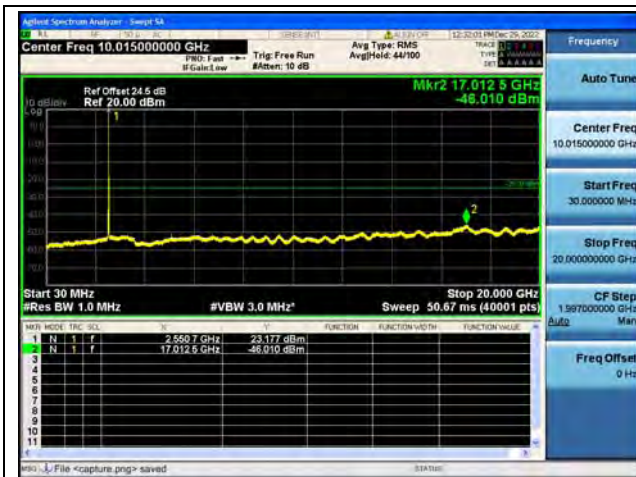

Band7-30M-20G / 20MHz / High CH / QPSK