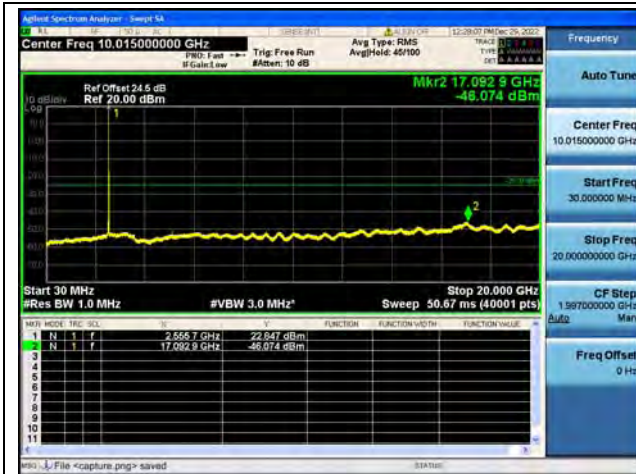

Band7-30M-20G / 15MHz / High CH / QPSK