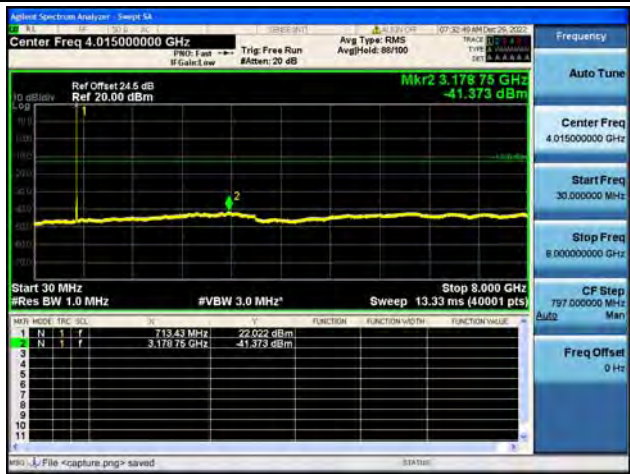

Band12 / 3MHz / Mid CH / 64QAM

Band12 / 3MHz / High CH / 16QAM