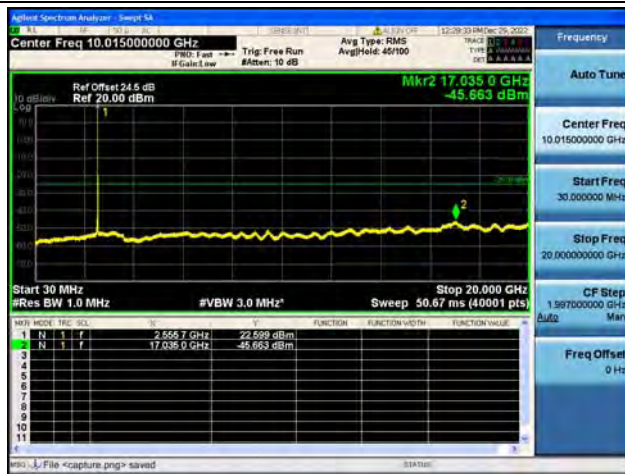

Band7-30M-20G / 15MHz / High CH / QPSK

Band7-30M-20G / 15MHz / High CH / 16QAM