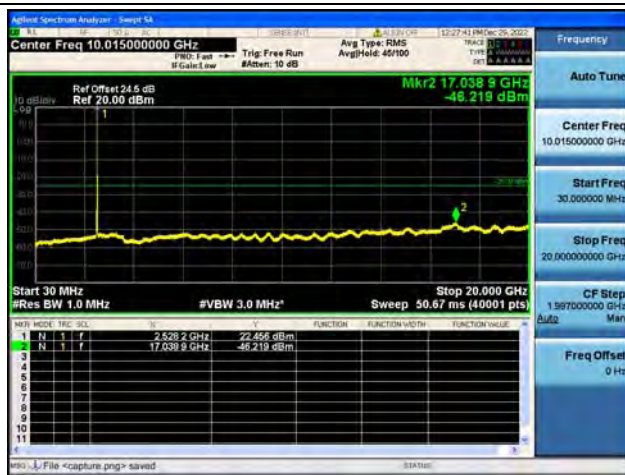

Band7-20G-26G / 15MHz / Low CH / 64QAM

Band7-30M-20G / 15MHz / Mid CH / QPSK

Band7-20G-26G / 15MHz / Mid CH / QPSK

Band7-30M-20G / 15MHz / Mid CH / 16QAM

Band7-20G-26G / 15MHz / Mid CH / 16QAM

Band7-30M-20G / 15MHz / Mid CH / 64QAM