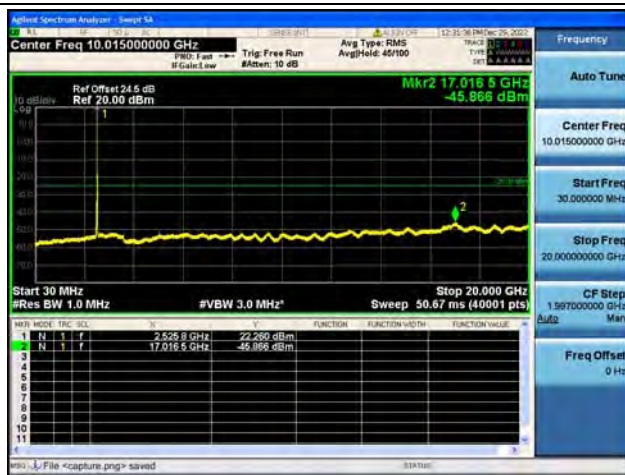

Band7-20G-26G / 20MHz / Low CH / 64QAM

Band7-30M-20G / 20MHz / Mid CH / QPSK

Band7-20G-26G / 20MHz / Mid CH / QPSK

Band7-30M-20G / 20MHz / Mid CH / 16QAM

Band7-20G-26G / 20MHz / Mid CH / 16QAM

Band7-30M-20G / 20MHz / Mid CH / 64QAM