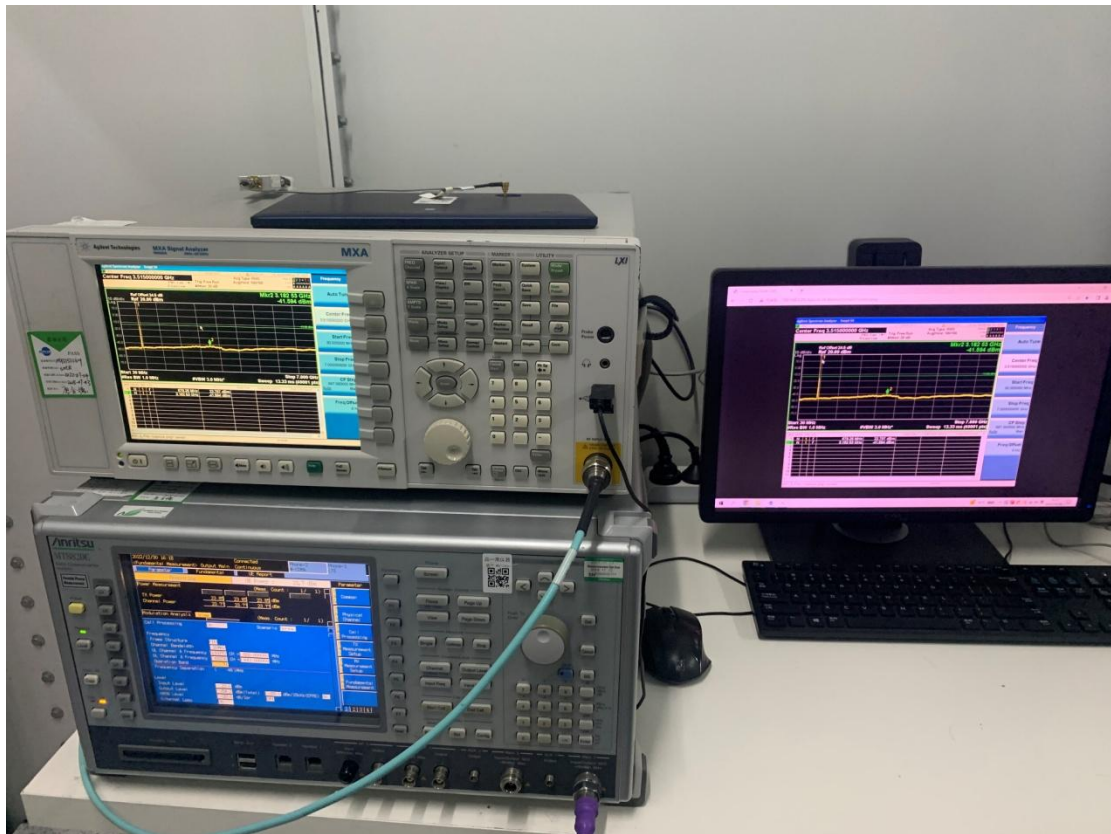

FCC ID: YHLBLUM10LP

Test Setup Photos

1. Radiated Spurious Emission(30MHz-1GHz)

2. Radiated Spurious Emission(above 1GHz)

3. RF measurement setup

(GSM&WCDMA<E)