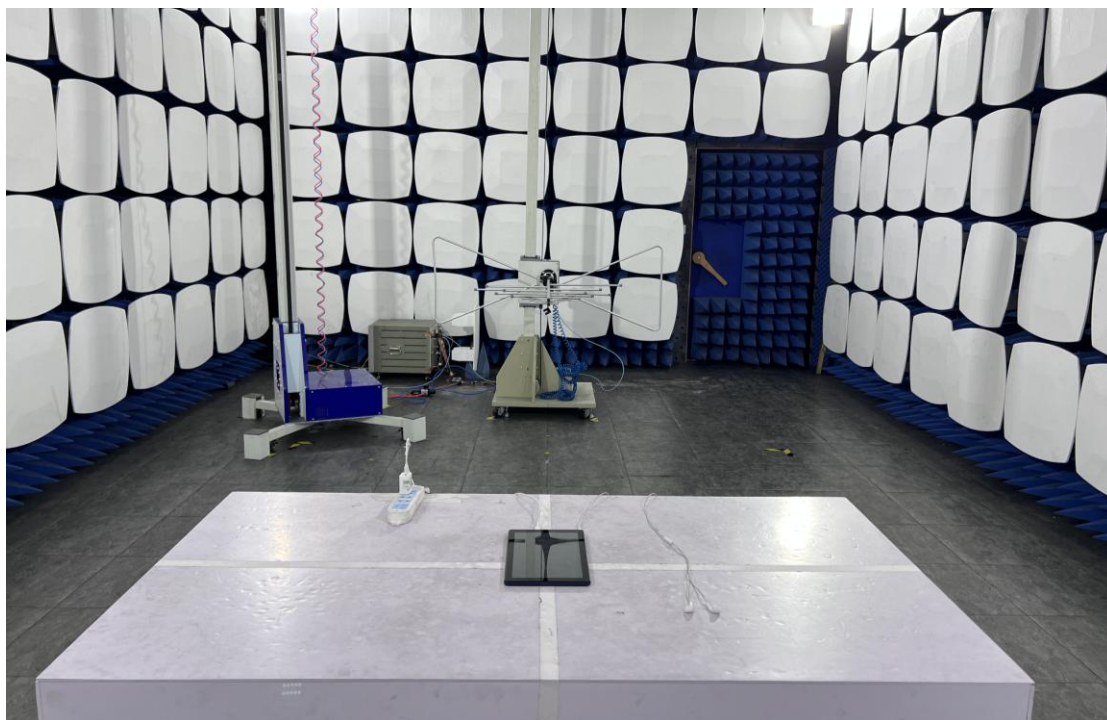

FCC ID: YHLBLUM10LP

Test Setup Photos

1. Radiated Spurious Emission(30MHz-1GHz)

2. Radiated Spurious Emission(above 1GHz)

3. RF measurement setup

(GSM&WCDMA<E)