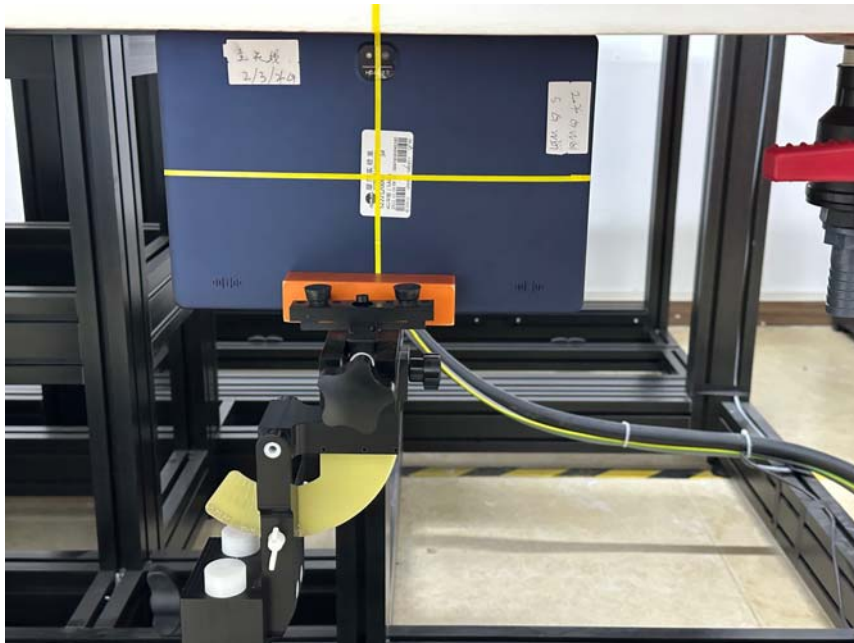

Annex B Test Setup Photos

➤ EUT Antenna Locations

➤ Test Setup Photos for Sensor on

Bottom Surface (Test Distance 0mm)

Edge 1 (Test Distance 0mm)

➤ Test Setup Photos for Sensor off

Bottom Surface (Test Distance 19mm)

Edge 1 (Test Distance 19mm)

Edge 2 (Test Distance 0mm)

Edge 3 (Test Distance 0mm)

Edge 4 (Test Distance 0mm)