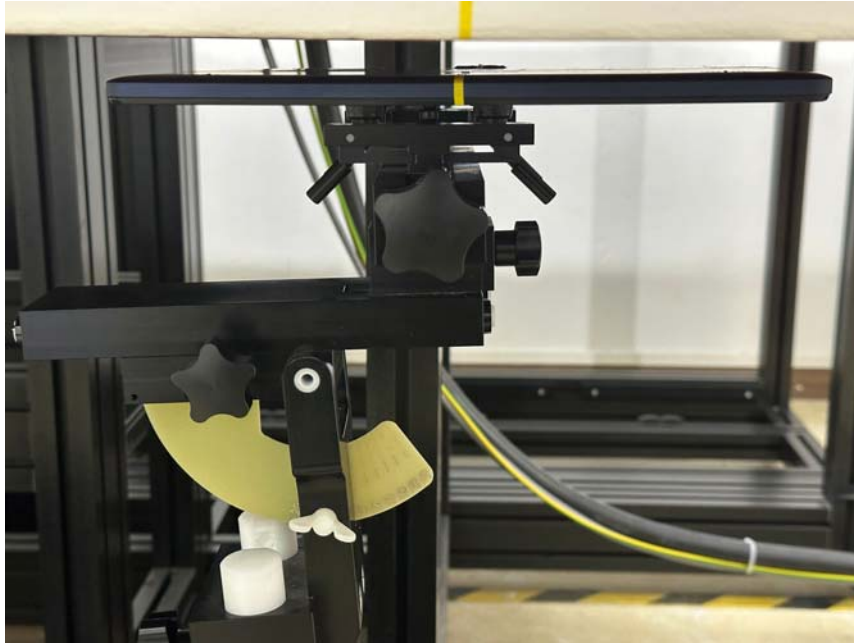

Annex B Test Setup Photos

➤ EUT Antenna Locations

➤ Test Setup Photos for Sensor on

Bottom Surface (Test Distance 0mm)

Edge 1 (Test Distance 0mm)

➤ Test Setup Photos for Sensor off

Bottom Surface (Test Distance 19mm)

Edge 1 (Test Distance 19mm)

Edge 2 (Test Distance 0mm)

Edge 3 (Test Distance 0mm)

Edge 4 (Test Distance 0mm)