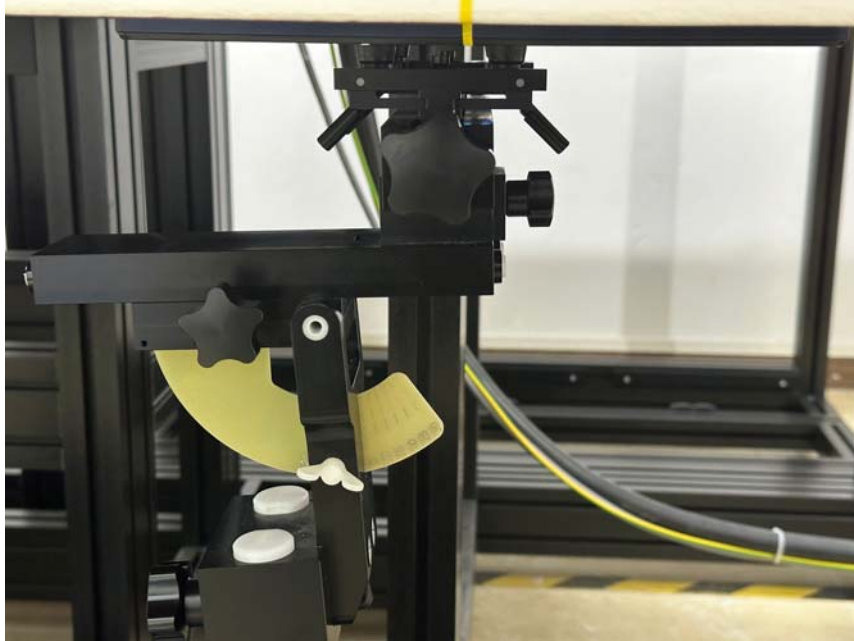

Annex B Test Setup Photos

➤ EUT Antenna Locations

➤ Test Setup Photos for Sensor on

Bottom Surface (Test Distance 0mm)

Edge 1 (Test Distance 0mm)

➤ Test Setup Photos for Sensor off

Bottom Surface (Test Distance 19mm)

Edge 1 (Test Distance 19mm)

Edge 2 (Test Distance 0mm)

Edge 3 (Test Distance 0mm)

Edge 4 (Test Distance 0mm)