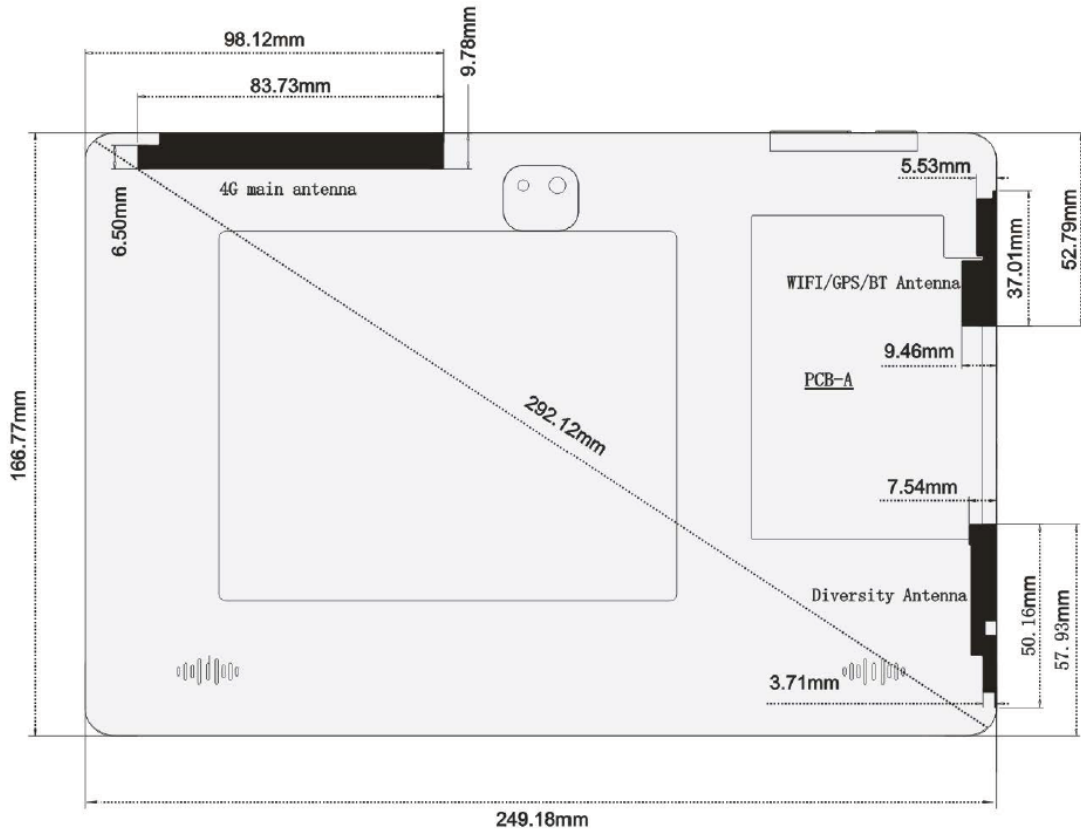

Annex B Test Setup Photos

➤ EUT Antenna Locations

➤ Test Setup Photos for Sensor on

Bottom Surface (Test Distance 0mm)

Edge 1 (Test Distance 0mm)

➤ Test Setup Photos for Sensor off

Bottom Surface (Test Distance 19mm)

Edge 1 (Test Distance 19mm)

Edge 2 (Test Distance 0mm)

Edge 3 (Test Distance 0mm)

Edge 4 (Test Distance 0mm)