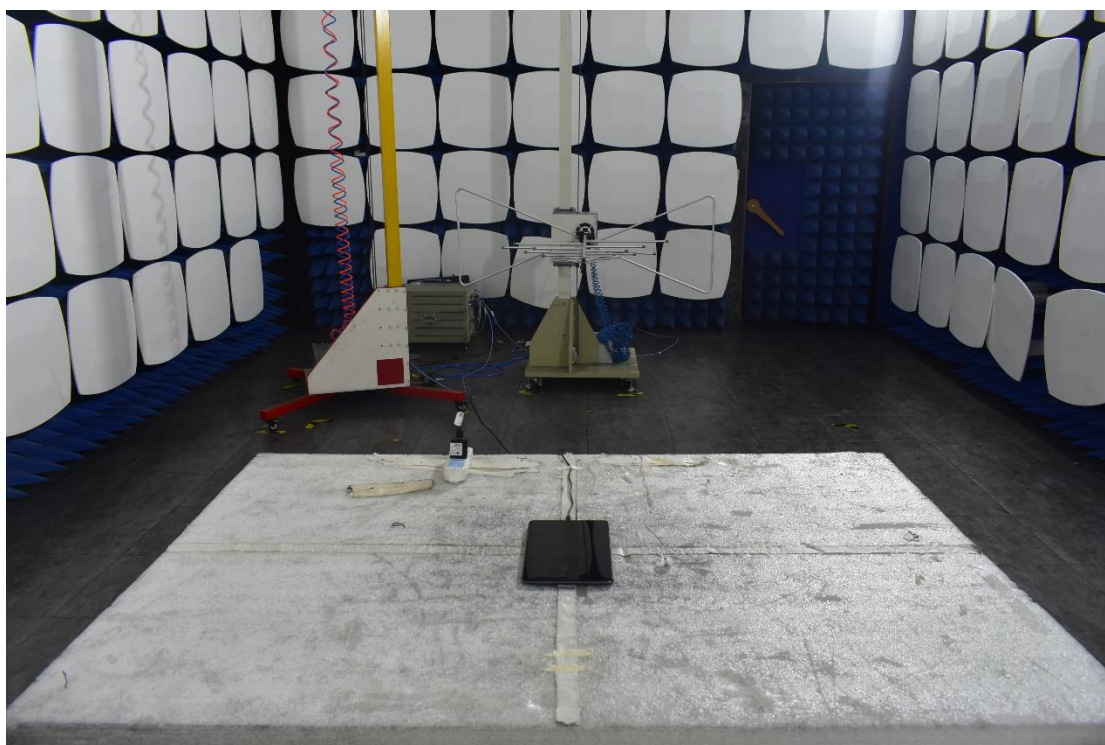

FCC ID:YHLBLUM10L

Test Setup Photos

1. RF measurement setup

(GSM&WCDMA<E)

2. Radiated Spurious Emission(30MHz-1GHz)

3. Radiated Spurious Emission(above 1GHz)