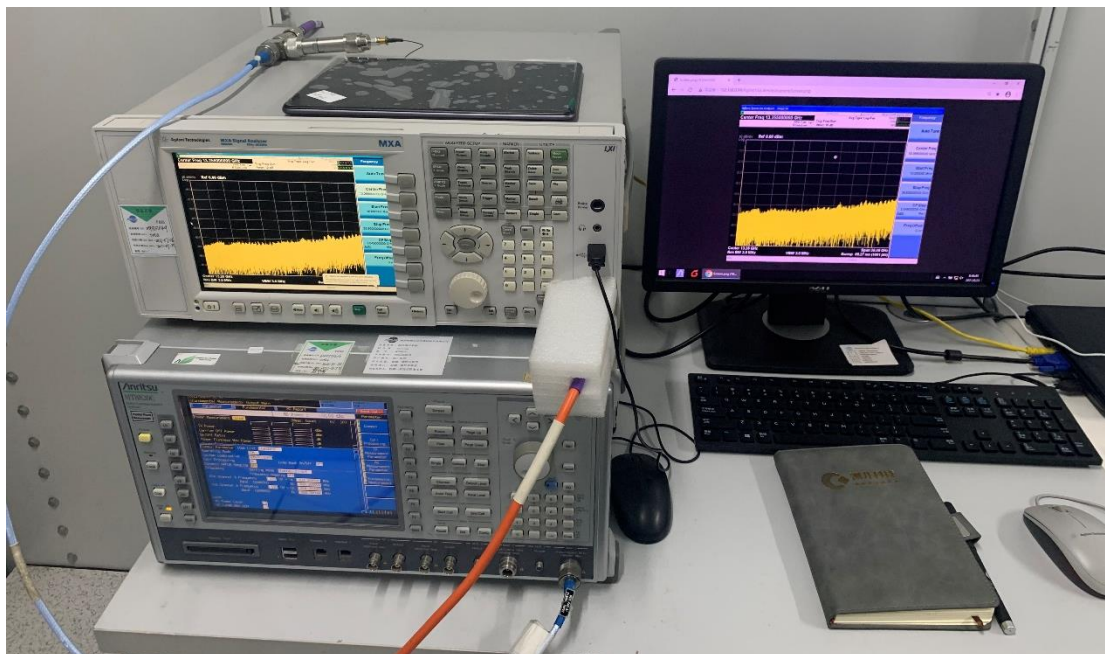

FCC ID:YHLBLUM10L

Test Setup Photos

1. RF measurement setup

(GSM&WCDMA<E)

2. Radiated Spurious Emission(30MHz-1GHz)

3. Radiated Spurious Emission(above 1GHz)