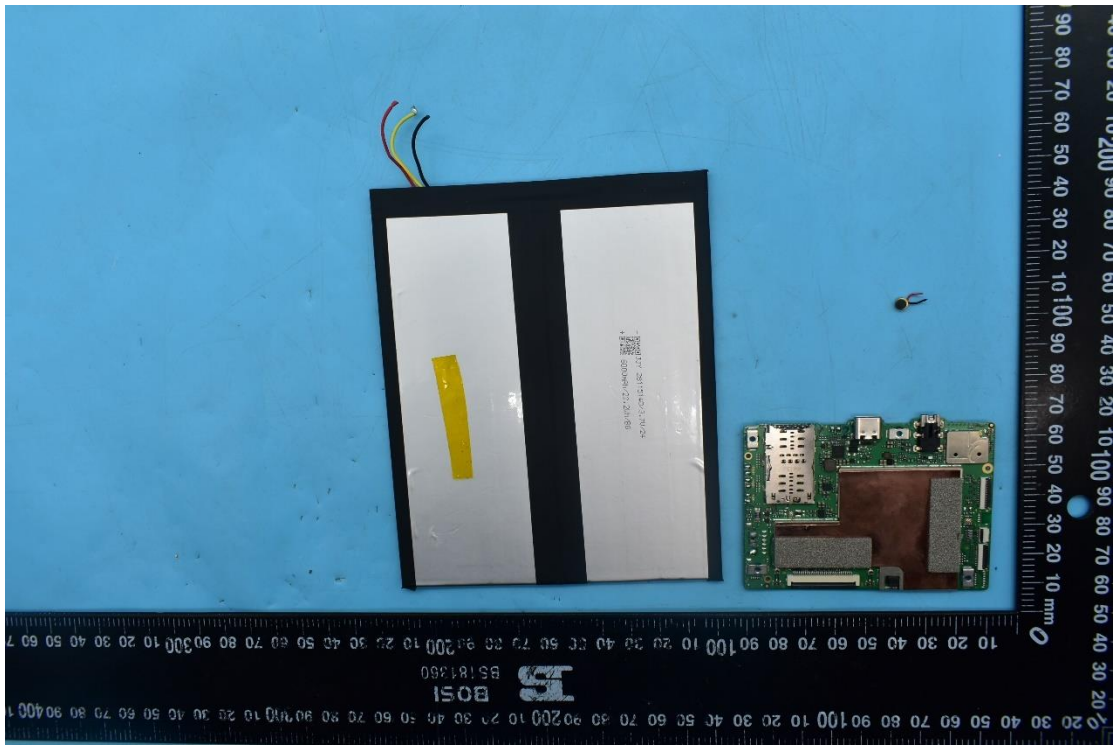

FCC ID:YHLBLUM10L

Internal Photos

1. EUT uncover view

2. Antenna view