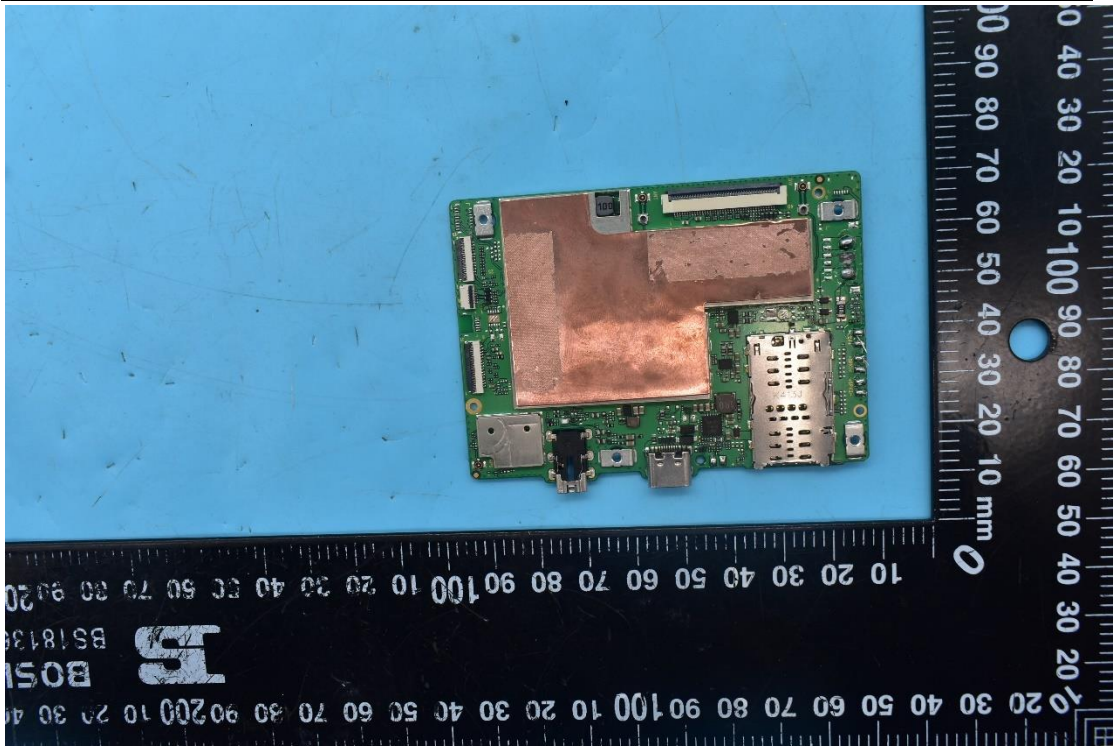

FCC ID:YHLBLUM10L

Internal Photos

1. EUT uncover view

2. Antenna view