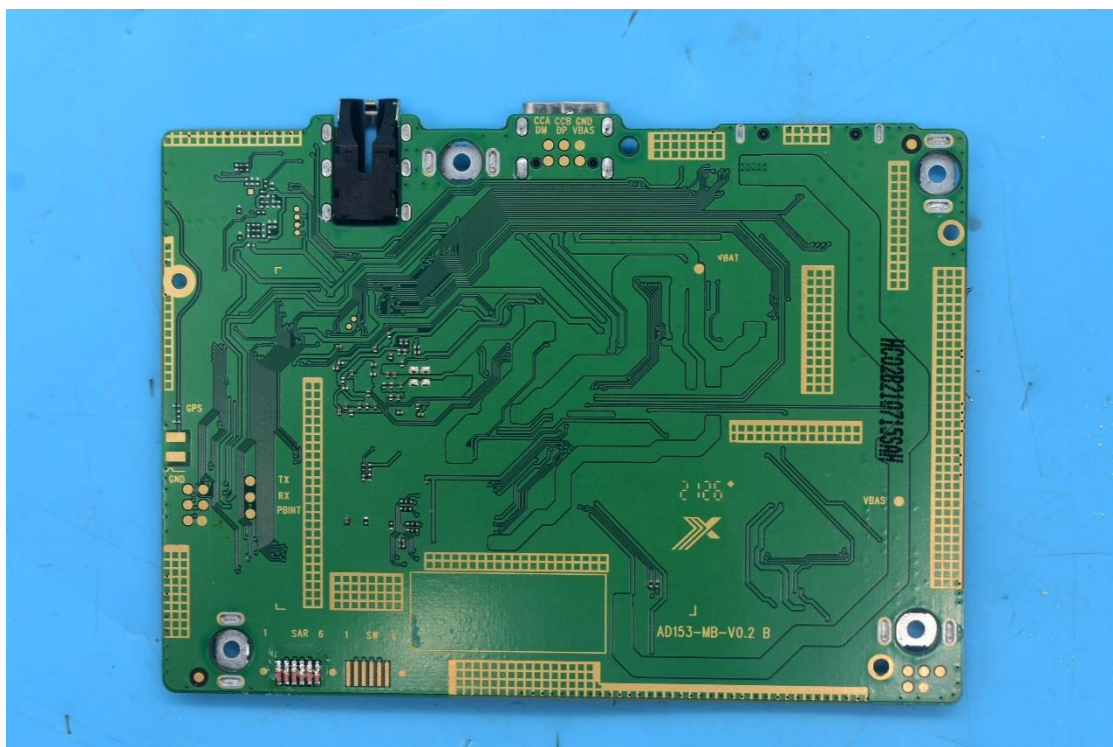

FCC ID:YHLBLUM10L

Internal Photos

1. EUT uncover view

2. Antenna view