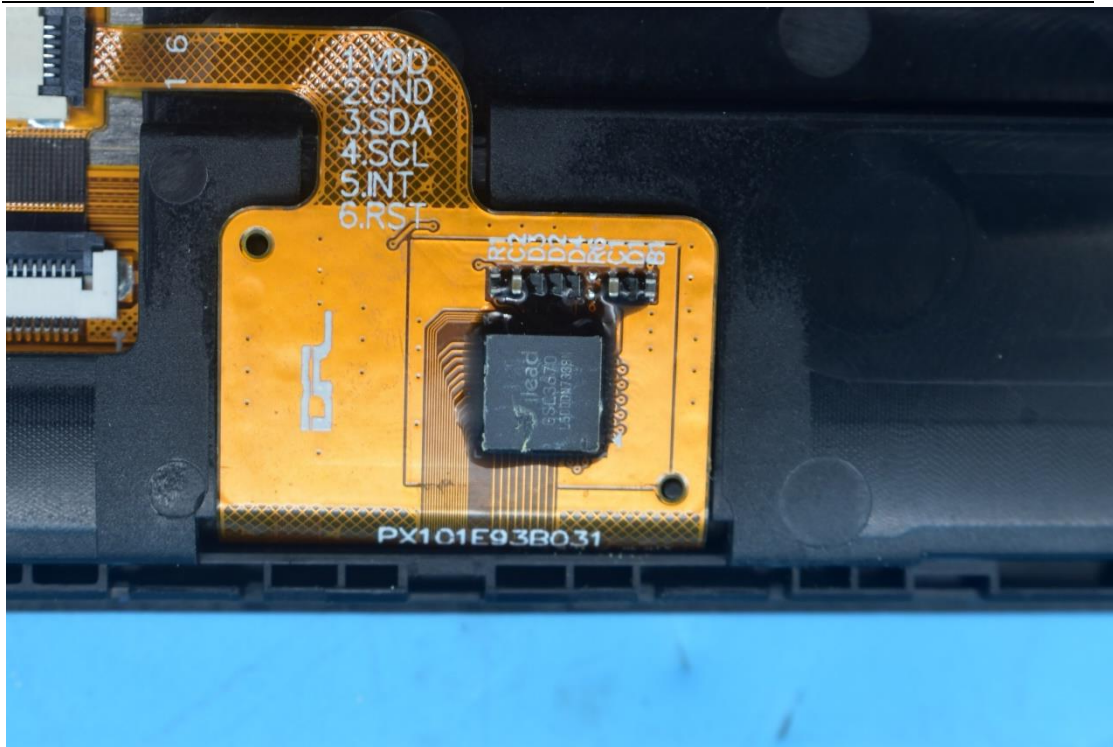

FCC ID:YHLBLUM10L

Internal Photos

1. EUT uncover view

2. Antenna view