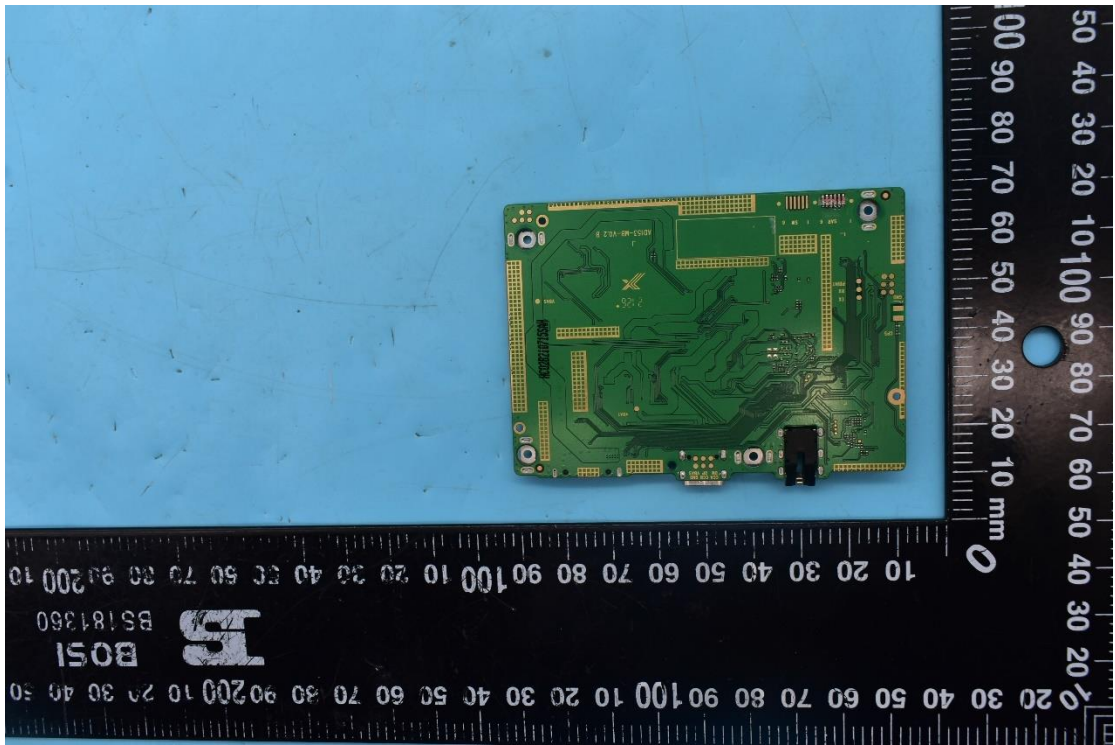

FCC ID:YHLBLUM10L

Internal Photos

1. EUT uncover view

2. Antenna view