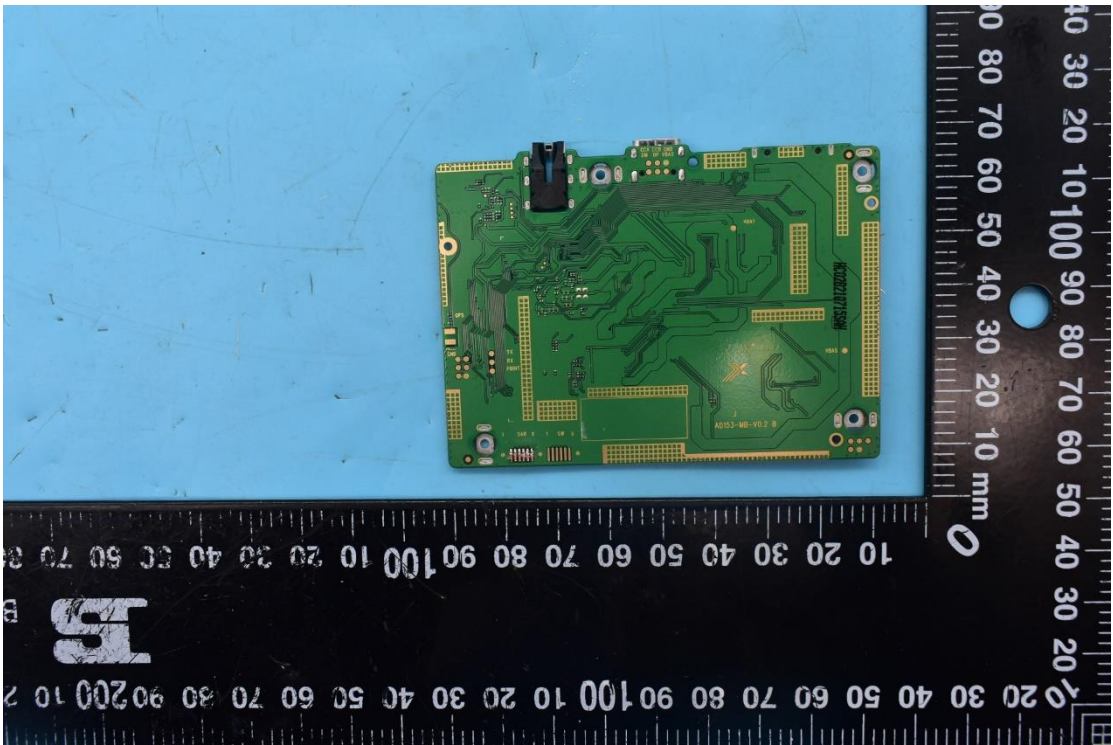

FCC ID:YHLBLUM10L

Internal Photos

1. EUT uncover view

2. Antenna view