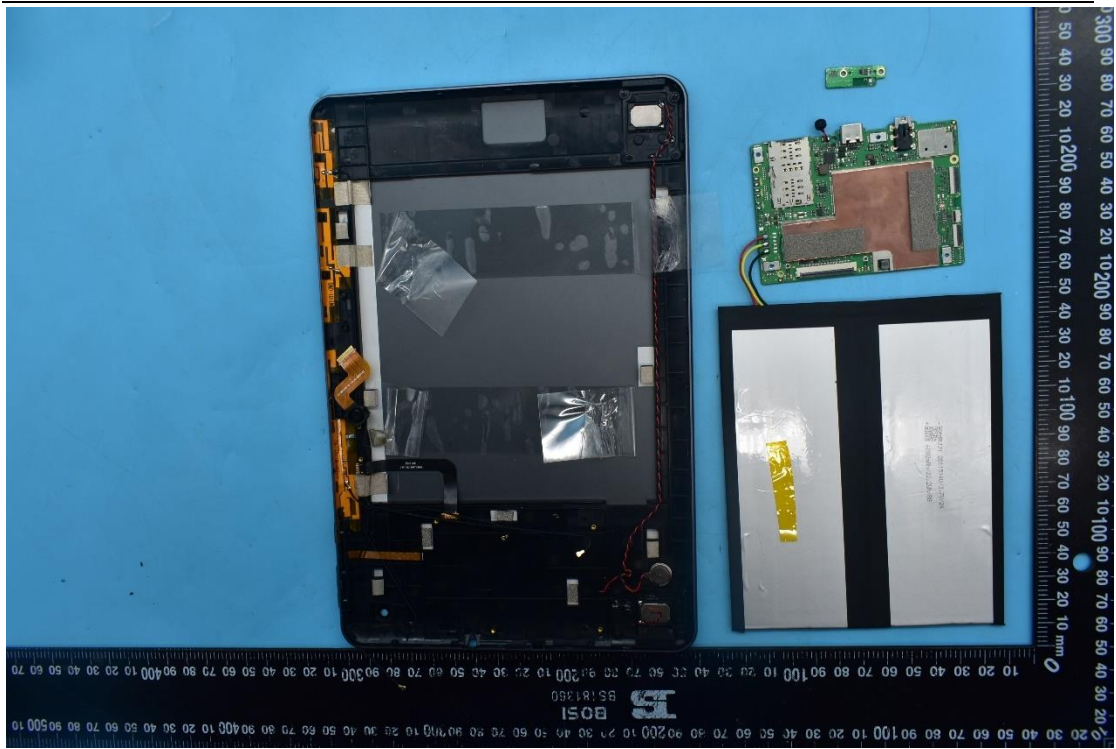

FCC ID:YHLBLUM10L

Internal Photos

1. EUT uncover view

2. Antenna view