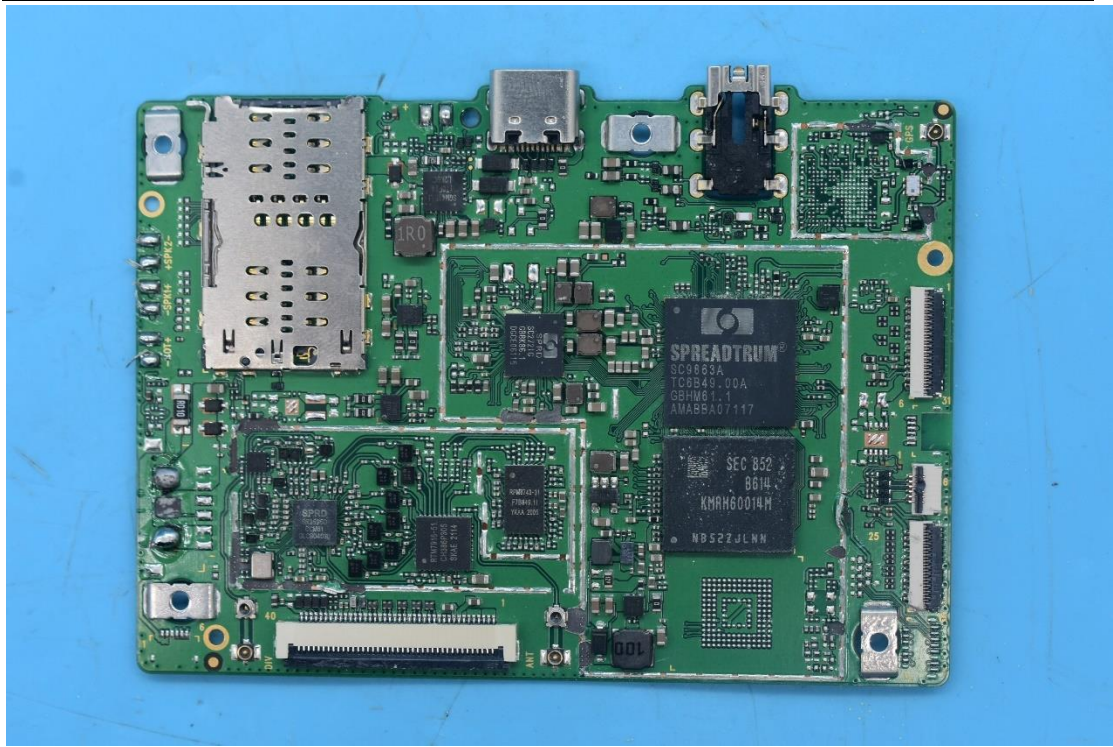

FCC ID:YHLBLUM10L

Internal Photos

1. EUT uncover view

2. Antenna view