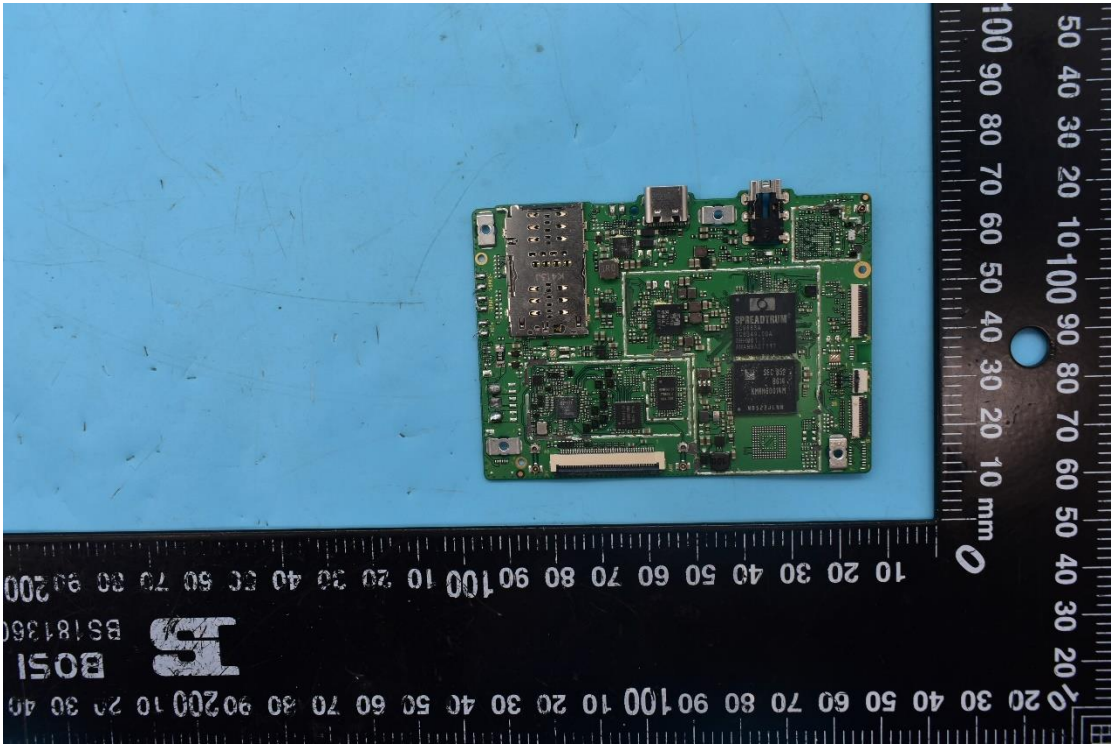

FCC ID:YHLBLUM10L

Internal Photos

1. EUT uncover view

2. Antenna view