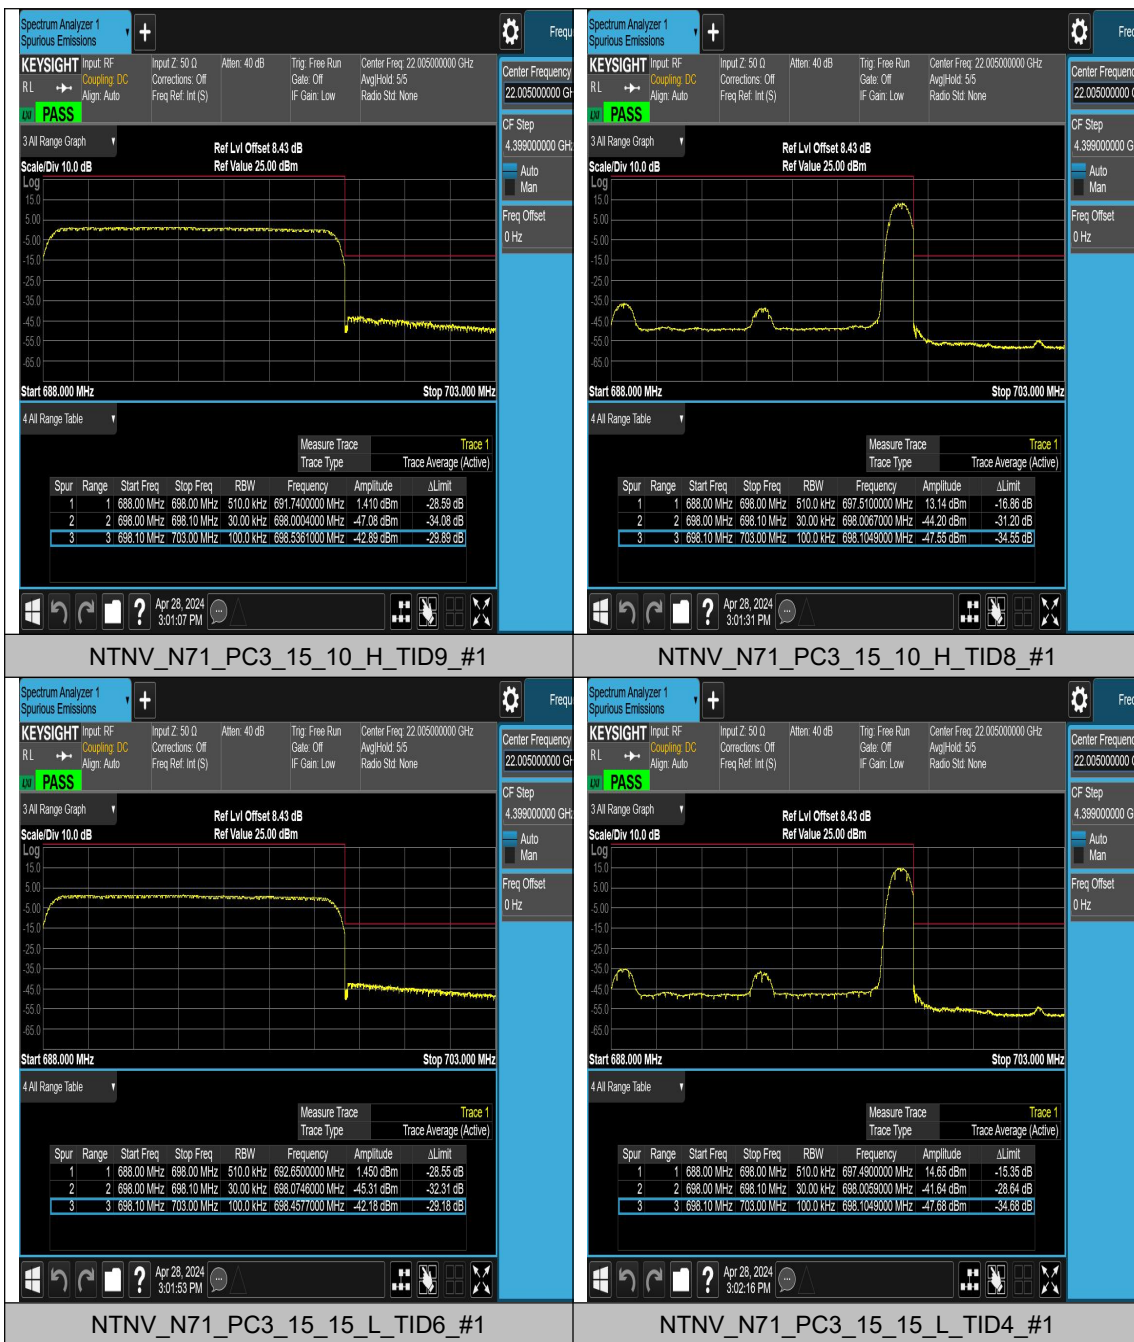

## Appendix D: Band Edge for SA

### Test Result

Band	SCS	Bandwidth	Modulation	Channel	RB Config	Verdict
N71	15	5	CP-QPSK	L	Outer_Full	PASS
N71	15	5	CP-QPSK	L	Edge_1RB_Left	PASS
N71	15	5	CP-16QAM	L	Outer_Full	PASS
N71	15	5	CP-16QAM	L	Edge_1RB_Left	PASS
N71	15	5	CP-QPSK	H	Outer_Full	PASS
N71	15	5	CP-QPSK	H	Edge_1RB_Right	PASS
N71	15	5	CP-16QAM	H	Outer_Full	PASS
N71	15	5	CP-16QAM	H	Edge_1RB_Right	PASS
N71	15	10	CP-QPSK	L	Outer_Full	PASS
N71	15	10	CP-QPSK	L	Edge_1RB_Left	PASS
N71	15	10	CP-16QAM	L	Outer_Full	PASS
N71	15	10	CP-16QAM	L	Edge_1RB_Left	PASS
N71	15	10	CP-QPSK	H	Outer_Full	PASS
N71	15	10	CP-QPSK	H	Edge_1RB_Right	PASS
N71	15	10	CP-16QAM	H	Outer_Full	PASS
N71	15	10	CP-16QAM	H	Edge_1RB_Right	PASS
N71	15	15	CP-QPSK	L	Outer_Full	PASS
N71	15	15	CP-QPSK	L	Edge_1RB_Left	PASS
N71	15	15	CP-16QAM	L	Outer_Full	PASS
N71	15	15	CP-16QAM	L	Edge_1RB_Left	PASS
N71	15	15	CP-QPSK	H	Outer_Full	PASS
N71	15	15	CP-QPSK	H	Edge_1RB_Right	PASS
N71	15	15	CP-16QAM	H	Outer_Full	PASS
N71	15	15	CP-16QAM	H	Edge_1RB_Right	PASS
N71	15	20	CP-QPSK	L	Outer_Full	PASS
N71	15	20	CP-QPSK	L	Edge_1RB_Left	PASS
N71	15	20	CP-16QAM	L	Outer_Full	PASS
N71	15	20	CP-16QAM	L	Edge_1RB_Left	PASS
N71	15	20	CP-QPSK	H	Outer_Full	PASS
N71	15	20	CP-QPSK	H	Edge_1RB_Right	PASS
N71	15	20	CP-16QAM	H	Outer_Full	PASS
N71	15	20	CP-16QAM	H	Edge_1RB_Right	PASS

### Test Graphs