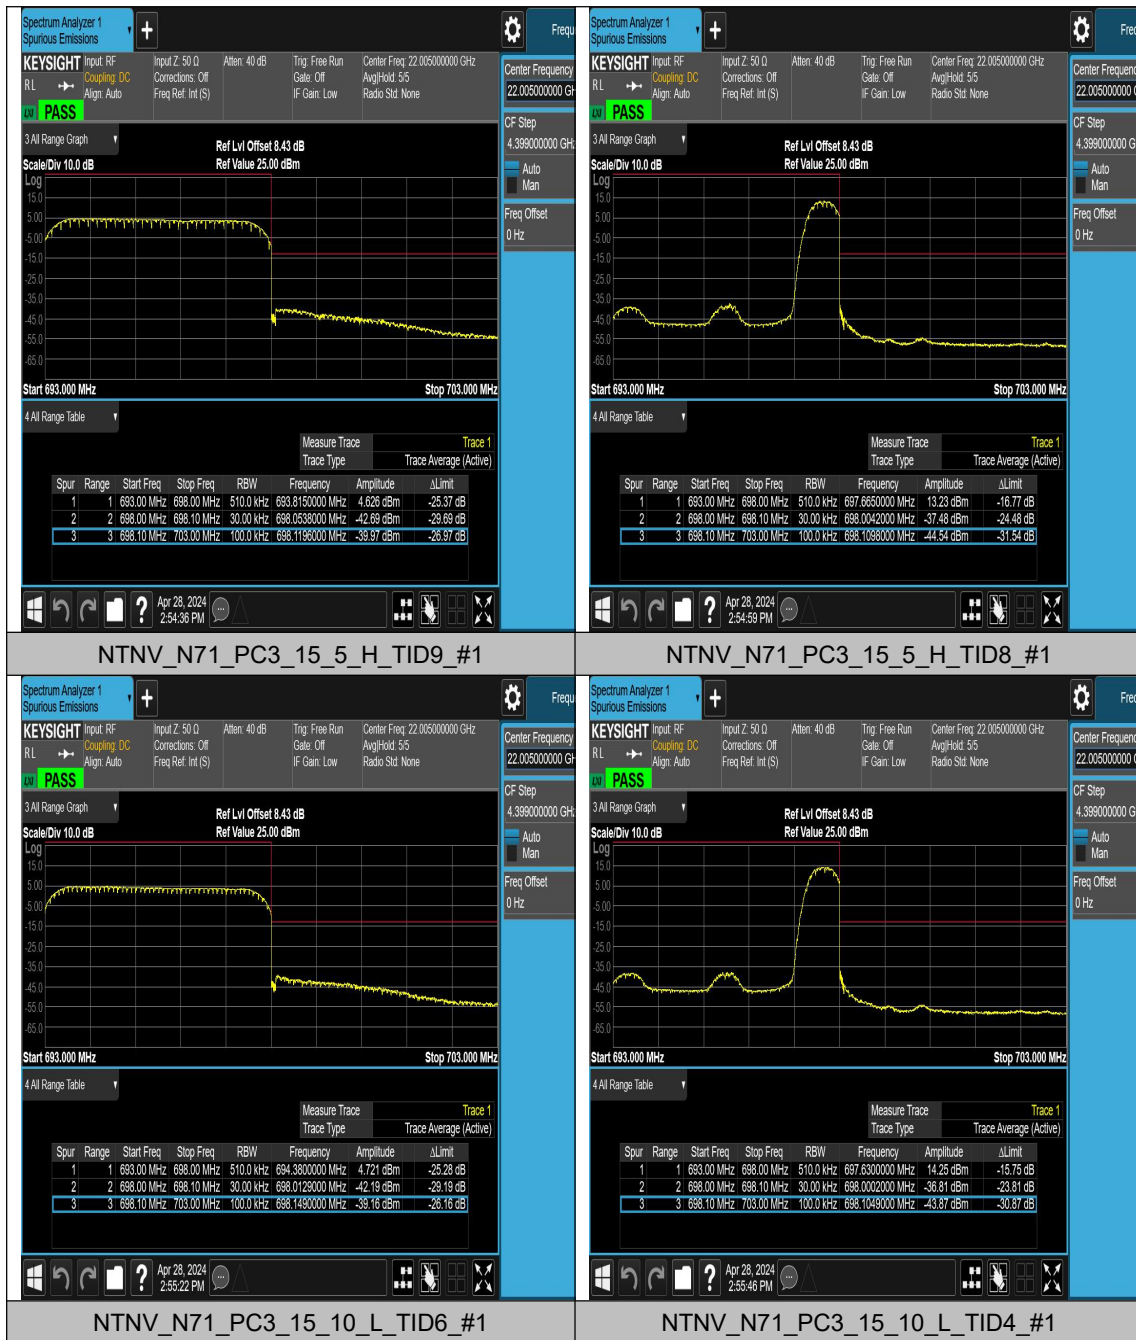

## Appendix D: Band Edge for SA

### Test Result

Band	SCS	Bandwidth	Modulation	Channel	RB Config	Verdict
N71	15	5	CP-QPSK	L	Outer_Full	PASS
N71	15	5	CP-QPSK	L	Edge_1RB_Left	PASS
N71	15	5	CP-16QAM	L	Outer_Full	PASS
N71	15	5	CP-16QAM	L	Edge_1RB_Left	PASS
N71	15	5	CP-QPSK	H	Outer_Full	PASS
N71	15	5	CP-QPSK	H	Edge_1RB_Right	PASS
N71	15	5	CP-16QAM	H	Outer_Full	PASS
N71	15	5	CP-16QAM	H	Edge_1RB_Right	PASS
N71	15	10	CP-QPSK	L	Outer_Full	PASS
N71	15	10	CP-QPSK	L	Edge_1RB_Left	PASS
N71	15	10	CP-16QAM	L	Outer_Full	PASS
N71	15	10	CP-16QAM	L	Edge_1RB_Left	PASS
N71	15	10	CP-QPSK	H	Outer_Full	PASS
N71	15	10	CP-QPSK	H	Edge_1RB_Right	PASS
N71	15	10	CP-16QAM	H	Outer_Full	PASS
N71	15	10	CP-16QAM	H	Edge_1RB_Right	PASS
N71	15	15	CP-QPSK	L	Outer_Full	PASS
N71	15	15	CP-QPSK	L	Edge_1RB_Left	PASS
N71	15	15	CP-16QAM	L	Outer_Full	PASS
N71	15	15	CP-16QAM	L	Edge_1RB_Left	PASS
N71	15	15	CP-QPSK	H	Outer_Full	PASS
N71	15	15	CP-QPSK	H	Edge_1RB_Right	PASS
N71	15	15	CP-16QAM	H	Outer_Full	PASS
N71	15	15	CP-16QAM	H	Edge_1RB_Right	PASS
N71	15	20	CP-QPSK	L	Outer_Full	PASS
N71	15	20	CP-QPSK	L	Edge_1RB_Left	PASS
N71	15	20	CP-16QAM	L	Outer_Full	PASS
N71	15	20	CP-16QAM	L	Edge_1RB_Left	PASS
N71	15	20	CP-QPSK	H	Outer_Full	PASS
N71	15	20	CP-QPSK	H	Edge_1RB_Right	PASS
N71	15	20	CP-16QAM	H	Outer_Full	PASS
N71	15	20	CP-16QAM	H	Edge_1RB_Right	PASS

### Test Graphs