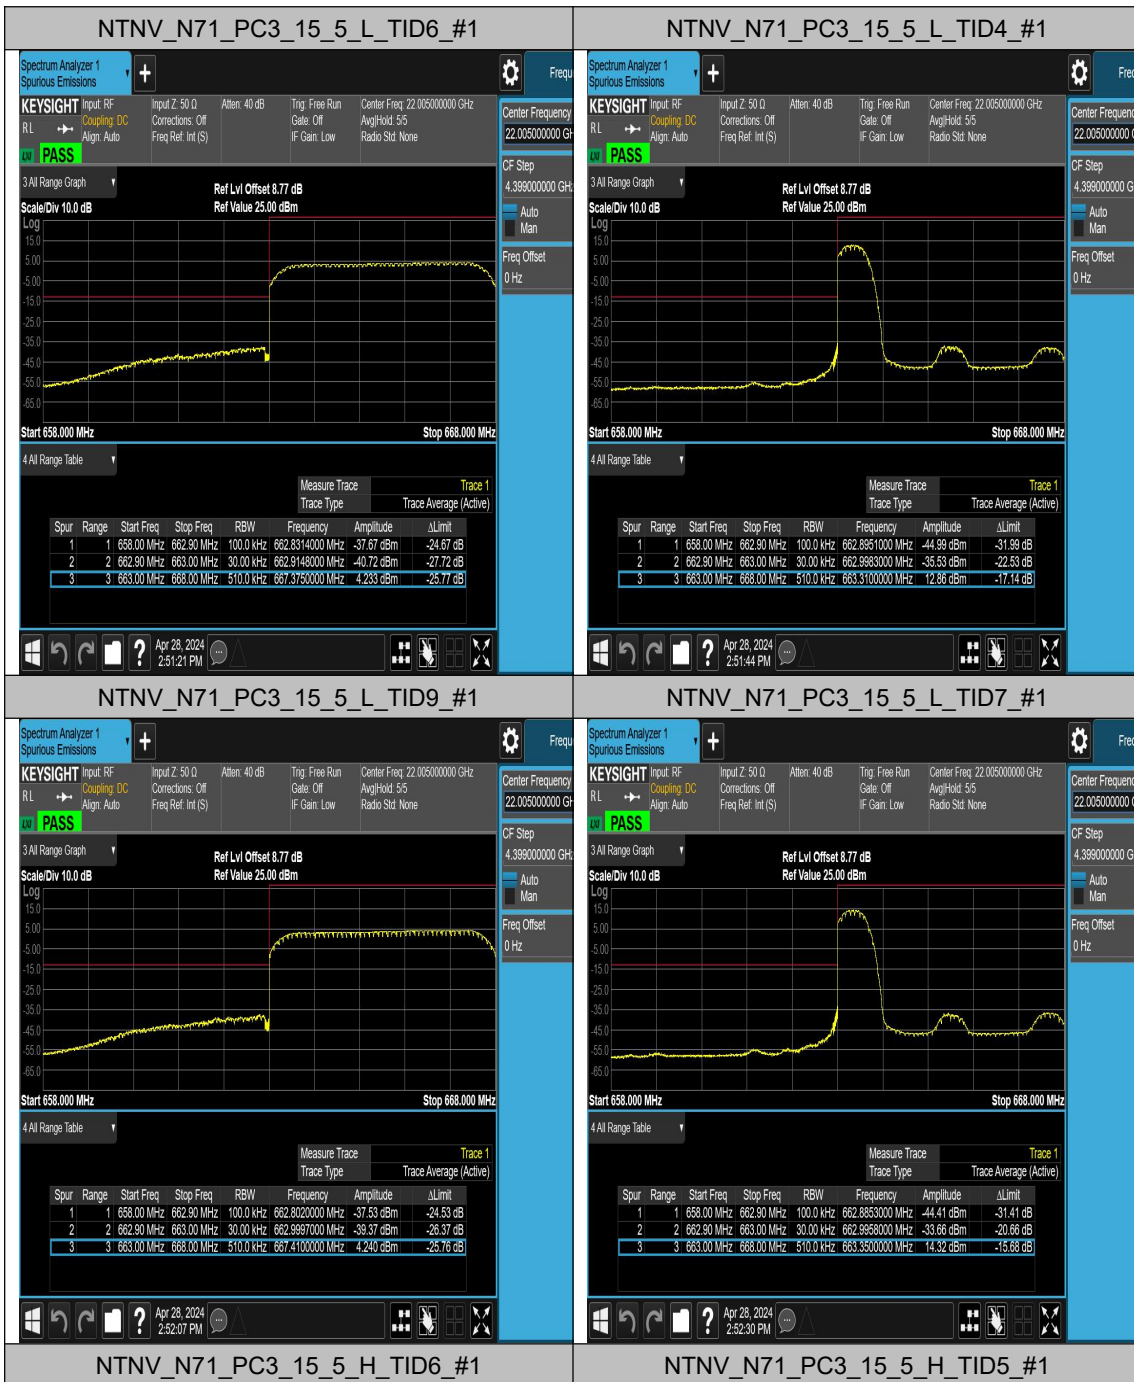

## Appendix D: Band Edge for SA

### Test Result

Band	SCS	Bandwidth	Modulation	Channel	RB Config	Verdict
N71	15	5	CP-QPSK	L	Outer_Full	PASS
N71	15	5	CP-QPSK	L	Edge_1RB_Left	PASS
N71	15	5	CP-16QAM	L	Outer_Full	PASS
N71	15	5	CP-16QAM	L	Edge_1RB_Left	PASS
N71	15	5	CP-QPSK	H	Outer_Full	PASS
N71	15	5	CP-QPSK	H	Edge_1RB_Right	PASS
N71	15	5	CP-16QAM	H	Outer_Full	PASS
N71	15	5	CP-16QAM	H	Edge_1RB_Right	PASS
N71	15	10	CP-QPSK	L	Outer_Full	PASS
N71	15	10	CP-QPSK	L	Edge_1RB_Left	PASS
N71	15	10	CP-16QAM	L	Outer_Full	PASS
N71	15	10	CP-16QAM	L	Edge_1RB_Left	PASS
N71	15	10	CP-QPSK	H	Outer_Full	PASS
N71	15	10	CP-QPSK	H	Edge_1RB_Right	PASS
N71	15	10	CP-16QAM	H	Outer_Full	PASS
N71	15	10	CP-16QAM	H	Edge_1RB_Right	PASS
N71	15	15	CP-QPSK	L	Outer_Full	PASS
N71	15	15	CP-QPSK	L	Edge_1RB_Left	PASS
N71	15	15	CP-16QAM	L	Outer_Full	PASS
N71	15	15	CP-16QAM	L	Edge_1RB_Left	PASS
N71	15	15	CP-QPSK	H	Outer_Full	PASS
N71	15	15	CP-QPSK	H	Edge_1RB_Right	PASS
N71	15	15	CP-16QAM	H	Outer_Full	PASS
N71	15	15	CP-16QAM	H	Edge_1RB_Right	PASS
N71	15	20	CP-QPSK	L	Outer_Full	PASS
N71	15	20	CP-QPSK	L	Edge_1RB_Left	PASS
N71	15	20	CP-16QAM	L	Outer_Full	PASS
N71	15	20	CP-16QAM	L	Edge_1RB_Left	PASS
N71	15	20	CP-QPSK	H	Outer_Full	PASS
N71	15	20	CP-QPSK	H	Edge_1RB_Right	PASS
N71	15	20	CP-16QAM	H	Outer_Full	PASS
N71	15	20	CP-16QAM	H	Edge_1RB_Right	PASS

### Test Graphs