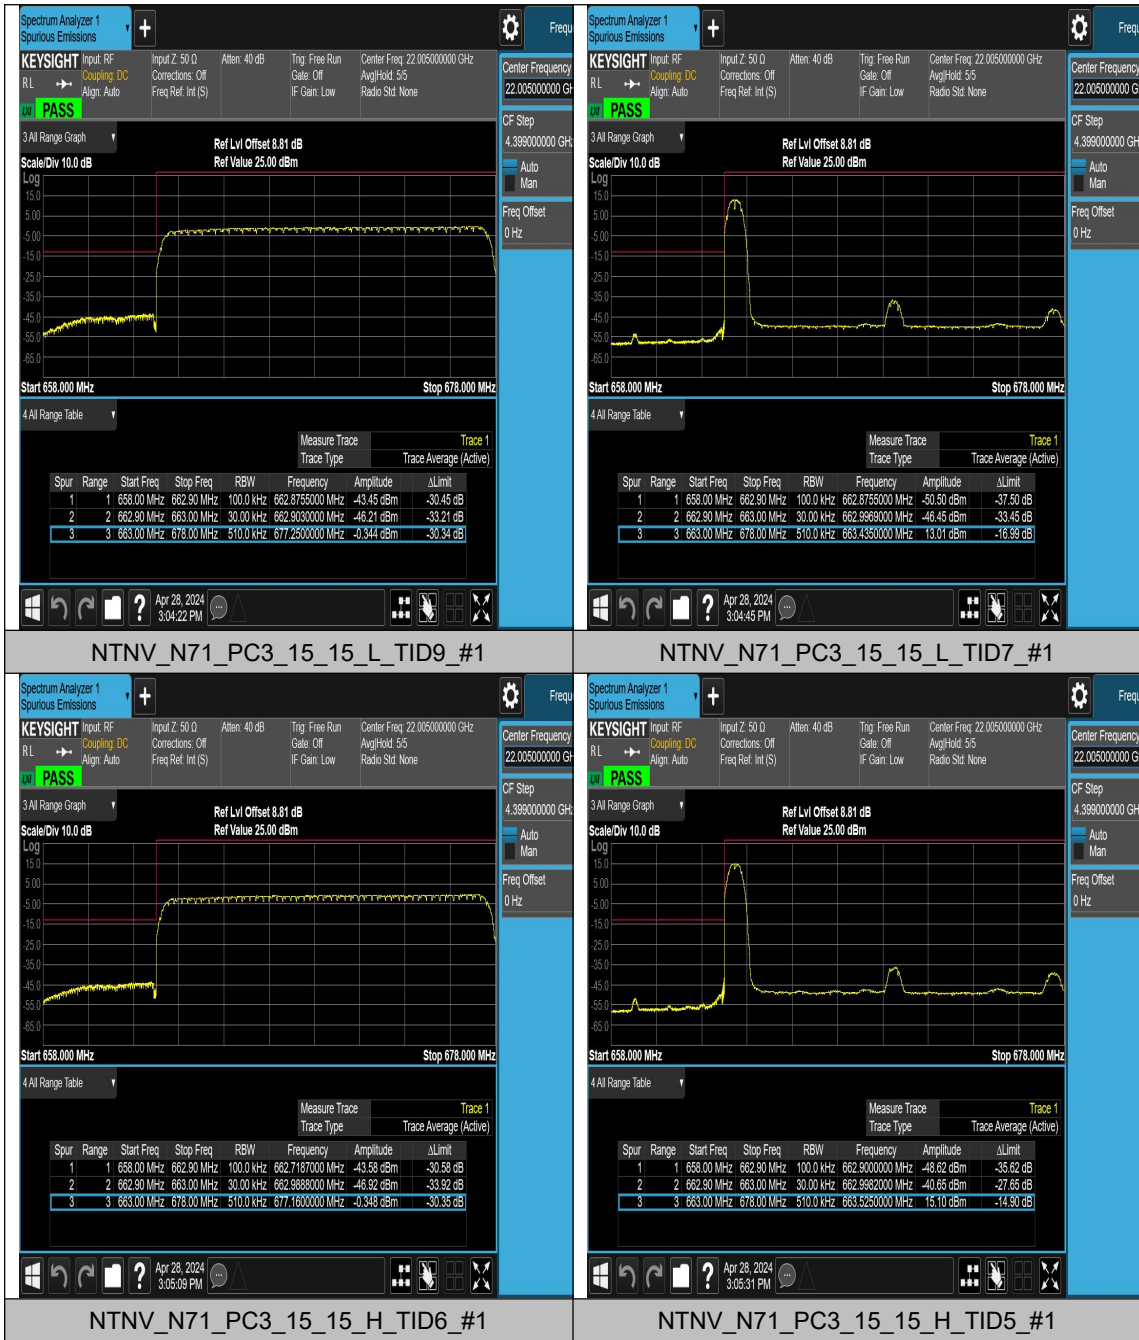

### Test Result

Band	SCS	Bandwidth	Modulation	Channel	RB Config	Verdict
N71	15	5	CP-QPSK	L	Outer_Full	PASS
N71	15	5	CP-QPSK	L	Edge_1RB_Left	PASS
N71	15	5	CP-16QAM	L	Outer_Full	PASS
N71	15	5	CP-16QAM	L	Edge_1RB_Left	PASS
N71	15	5	CP-QPSK	H	Outer_Full	PASS
N71	15	5	CP-QPSK	H	Edge_1RB_Right	PASS
N71	15	5	CP-16QAM	H	Outer_Full	PASS
N71	15	5	CP-16QAM	H	Edge_1RB_Right	PASS
N71	15	10	CP-QPSK	L	Outer_Full	PASS
N71	15	10	CP-QPSK	L	Edge_1RB_Left	PASS
N71	15	10	CP-16QAM	L	Outer_Full	PASS
N71	15	10	CP-16QAM	L	Edge_1RB_Left	PASS
N71	15	10	CP-QPSK	H	Outer_Full	PASS
N71	15	10	CP-QPSK	H	Edge_1RB_Right	PASS
N71	15	10	CP-16QAM	H	Outer_Full	PASS
N71	15	10	CP-16QAM	H	Edge_1RB_Right	PASS
N71	15	15	CP-QPSK	L	Outer_Full	PASS
N71	15	15	CP-QPSK	L	Edge_1RB_Left	PASS
N71	15	15	CP-16QAM	L	Outer_Full	PASS
N71	15	15	CP-16QAM	L	Edge_1RB_Left	PASS
N71	15	15	CP-QPSK	H	Outer_Full	PASS
N71	15	15	CP-QPSK	H	Edge_1RB_Right	PASS
N71	15	15	CP-16QAM	H	Outer_Full	PASS
N71	15	15	CP-16QAM	H	Edge_1RB_Right	PASS
N71	15	20	CP-QPSK	L	Outer_Full	PASS
N71	15	20	CP-QPSK	L	Edge_1RB_Left	PASS
N71	15	20	CP-16QAM	L	Outer_Full	PASS
N71	15	20	CP-16QAM	L	Edge_1RB_Left	PASS
N71	15	20	CP-QPSK	H	Outer_Full	PASS
N71	15	20	CP-QPSK	H	Edge_1RB_Right	PASS
N71	15	20	CP-16QAM	H	Outer_Full	PASS
N71	15	20	CP-16QAM	H	Edge_1RB_Right	PASS

### Test Graphs

## Appendix E: Conducted Spurious Emission for SA