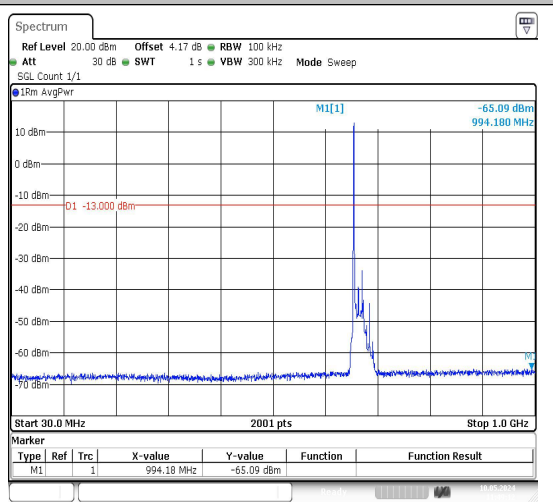

Band71_20MHz_16QAM_133222_1RB#0_0.009~0.15_0.009~0.15

Date: 10.MAY.2024 11:49:13