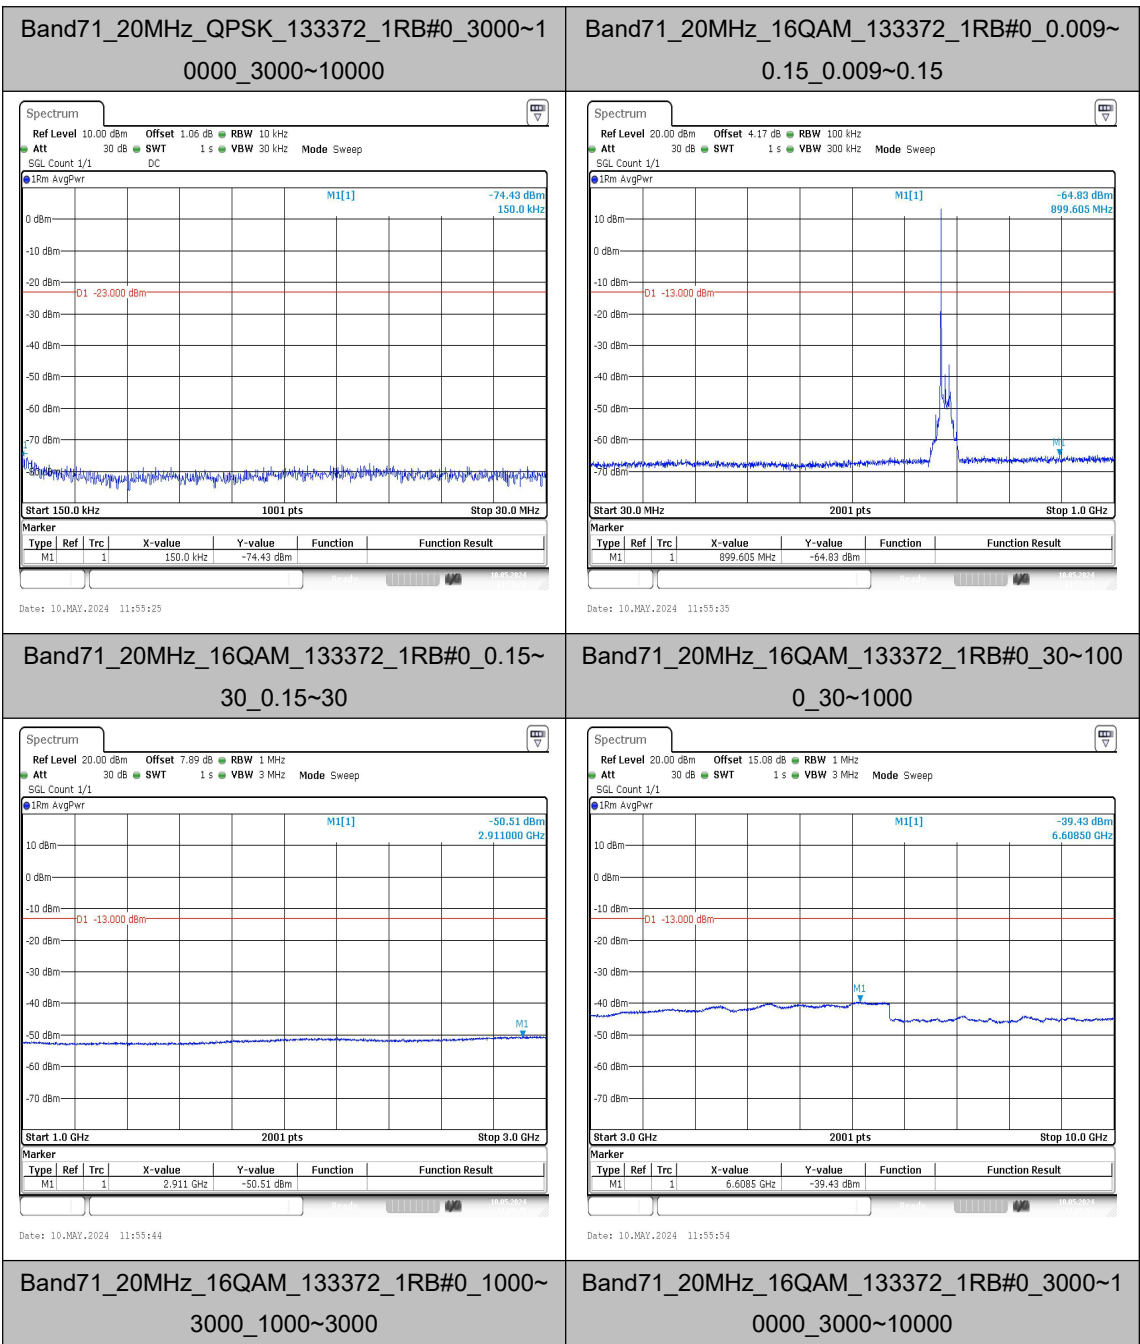

Band71\_20MHz\_QPSK\_133372\_1RB#0\_30~100\_0\_30~1000

Band71\_20MHz\_QPSK\_133372\_1RB#0\_1000~3000\_00\_1000~3000

Date: 10.MAY.2024 11:54:19

Date: 10.MAY.2024 11:55:16

Date: 10.MAY.2024 11:47:57

Date: 10.MAY.2024 11:48:54