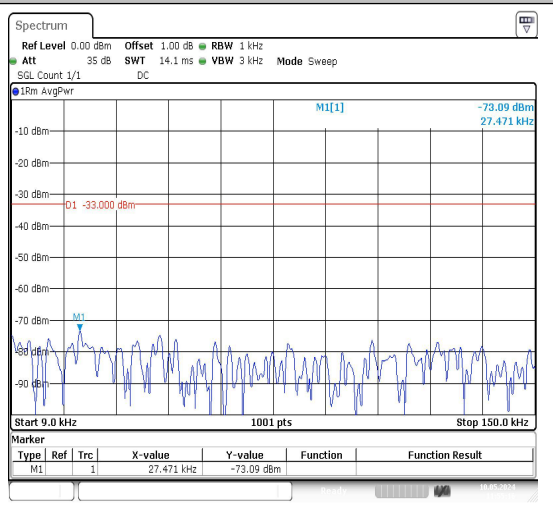

Band71_20MHz_QPSK_133372_1RB#0_1000~3000_00_1000~3000

Date: 10.MAY.2024 11:55:16