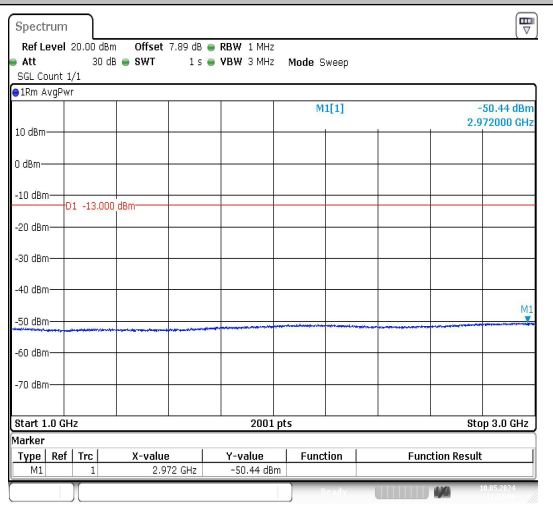

Date: 10.MAY.2024 11:53:41

Date: 10.MAY.2024 11:53:51

Band71\_20MHz\_QPSK\_133372\_1RB#0\_0.009~0.15\_0.009~0.15

Band71\_20MHz\_QPSK\_133372\_1RB#0\_0.15~30\_0.15~30

Date: 10.MAY.2024 11:54:00

Date: 10.MAY.2024 11:54:10