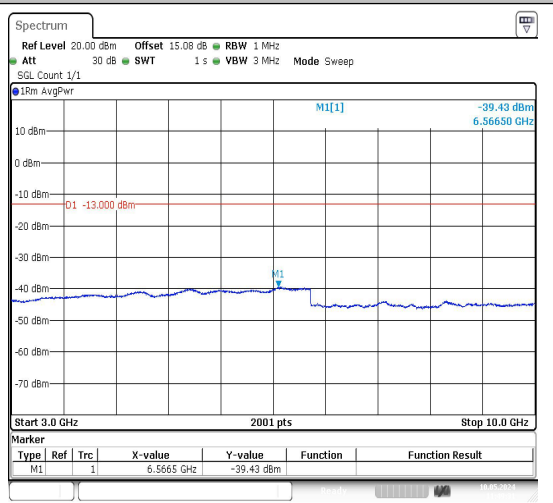

Band71_20MHz_16QAM_133222_1RB#0_30~100_30~100

Date: 10.MAY.2024 11:49:32