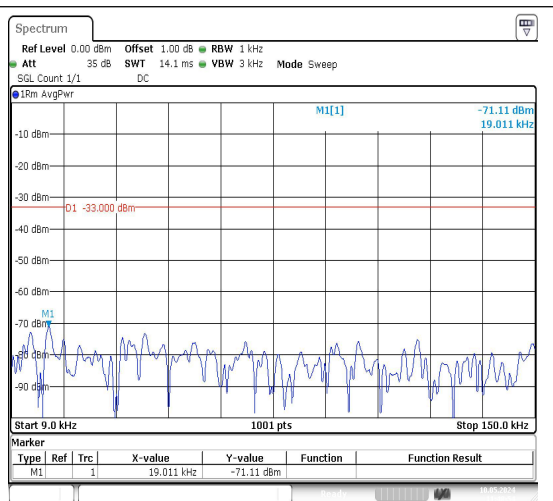

Band71\_20MHz\_QPSK\_133372\_1RB#0\_30~100\_0\_30~1000

Band71\_20MHz\_QPSK\_133372\_1RB#0\_1000~3000\_00\_1000~3000

Date: 10.MAY.2024 11:54:19

Date: 10.MAY.2024 11:55:16

Date: 10.MAY.2024 11:47:57

Date: 10.MAY.2024 11:48:54