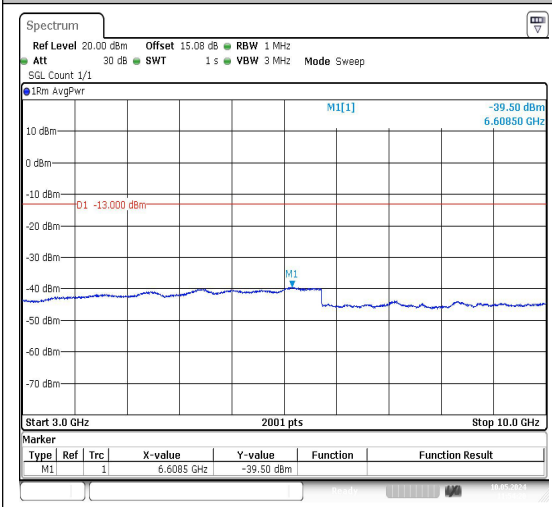

Band71_20MHz_QPSK_133372_1RB#0_30~100_0_30~1000

Date: 10.MAY.2024 11:54:19