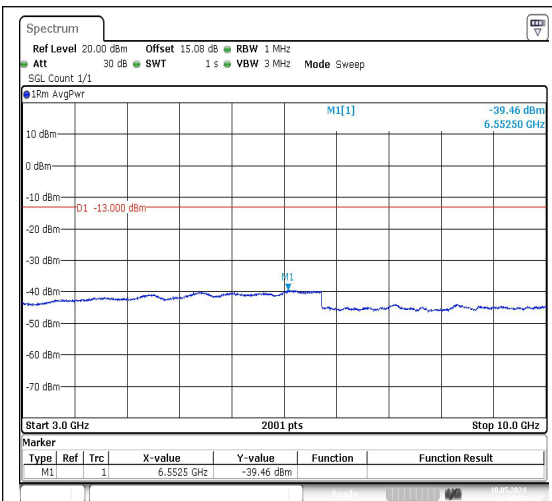

Band71\_20MHz\_QPSK\_133372\_1RB#0\_30~100\_0\_30~1000

Band71\_20MHz\_QPSK\_133372\_1RB#0\_1000~3000\_00\_1000~3000

Date: 10.MAY.2024 11:54:19

Date: 10.MAY.2024 11:55:16

Date: 10.MAY.2024 11:47:57

Date: 10.MAY.2024 11:48:54