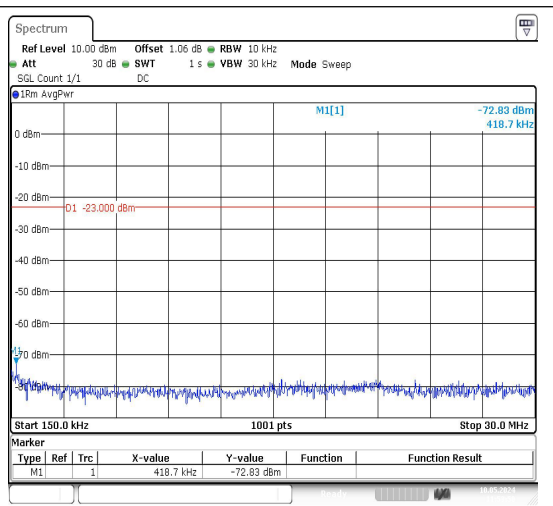

Date: 10.MAY.2024 11:53:41

Date: 10.MAY.2024 11:53:51

Band71\_20MHz\_QPSK\_133372\_1RB#0\_0.009~0.15\_0.009~0.15

Band71\_20MHz\_QPSK\_133372\_1RB#0\_0.15~30\_0.15~30

Date: 10.MAY.2024 11:54:00

Date: 10.MAY.2024 11:54:10