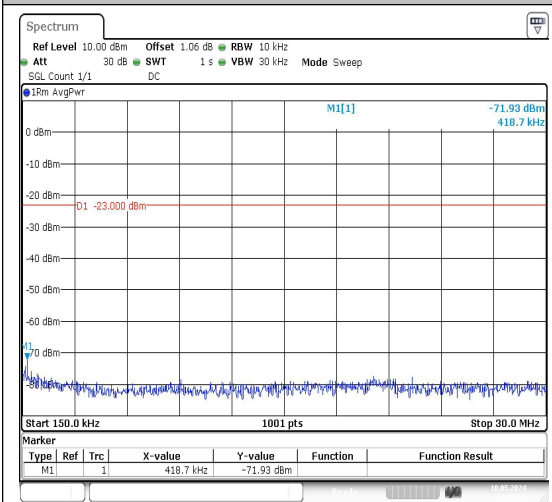

Band71_20MHz_QPSK_133222_1RB#0_3000~10000_3000~10000

Date: 10.MAY.2024 11:49:03