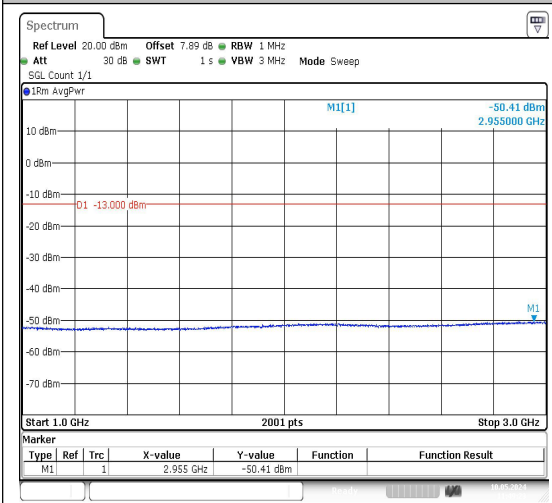

Band71_20MHz_16QAM_133222_1RB#0_0.15~30_0.15~30

Date: 10.MAY.2024 11:49:22