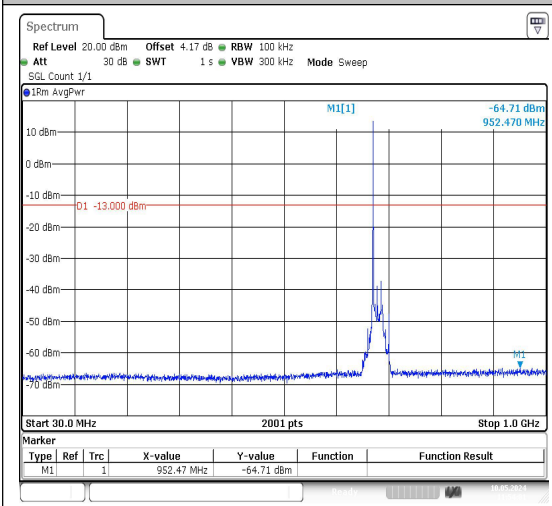

Date: 10.MAY.2024 11:53:41

Date: 10.MAY.2024 11:53:51

Band71\_20MHz\_QPSK\_133372\_1RB#0\_0.009~0.15\_0.009~0.15

Band71\_20MHz\_QPSK\_133372\_1RB#0\_0.15~30\_0.15~30

Date: 10.MAY.2024 11:54:00

Date: 10.MAY.2024 11:54:10