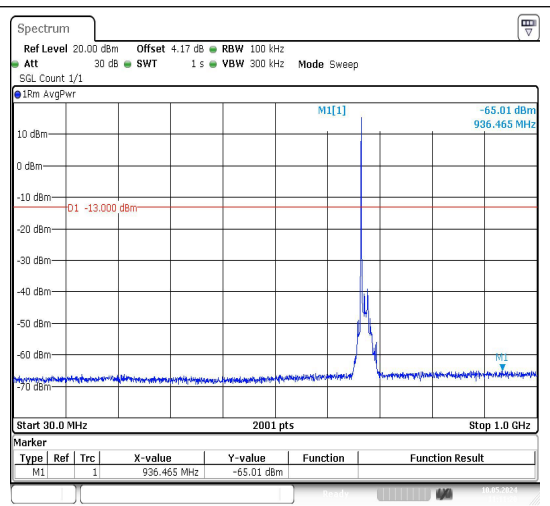

Date: 10.MAY.2024 11:11:20