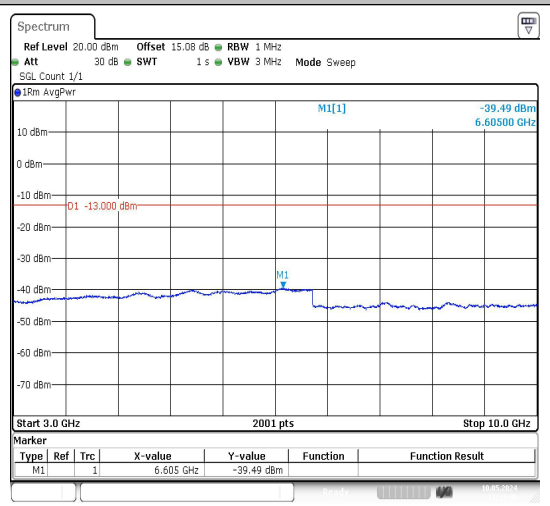

Band71_15MHz_16QAM_133297_1RB#0_0.15~30_0.15~30

Date: 10.MAY.2024 11:11:20

Band71_15MHz_16QAM_133297_1RB#0_30~100_0_30~1000

Date: 10.MAY.2024 11:11:30

Band71_15MHz_16QAM_133297_1RB#0_1000~3000_1000~3000

Date: 10.MAY.2024 11:11:39