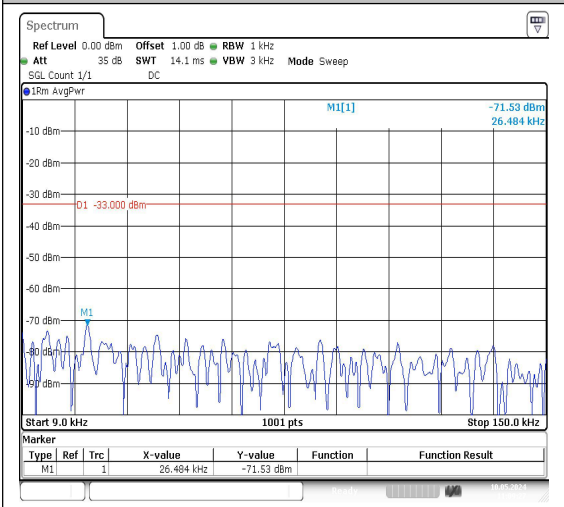

Band71_15MHz_QPSK_133197_1RB#0_0.009~0.15_0.009~0.15

Band71_15MHz_QPSK_133197_1RB#0_0.15~30_0.15~30

Band71_15MHz_QPSK_133197_1RB#0_30~100_0_30~1000

Band71_15MHz_QPSK_133197_1RB#0_1000~3000_00_1000~3000

Date: 10.MAY.2024 11:11:11