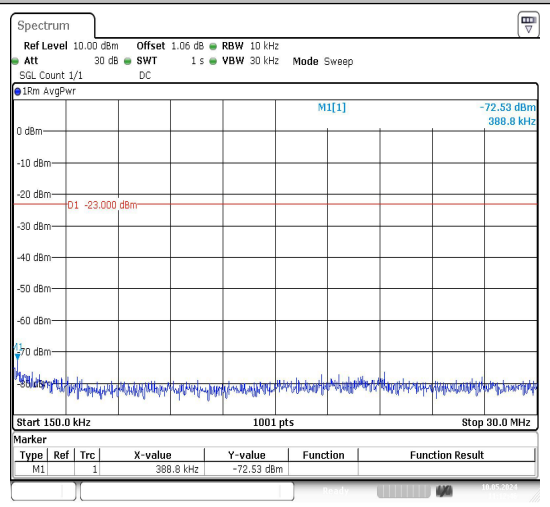

Band71_15MHz_16QAM_133297_1RB#0_3000~10000_0000_3000~10000

Date: 10.MAY.2024 11:12:47