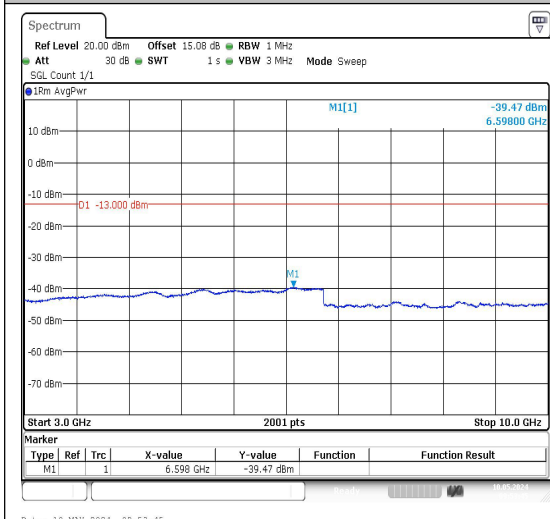

Band71_5MHz_QPSK_133447_1RB#0_0.15~30
0.15~30

Date: 10.MAY.2024 09:53:26

Date: 10.MAY.2024 09:53:35

Band71_5MHz_QPSK_133447_1RB#0_30~1000
30~1000

Band71_5MHz_QPSK_133447_1RB#0_1000~3000
0_1000~3000

Date: 10.MAY.2024 09:53:45