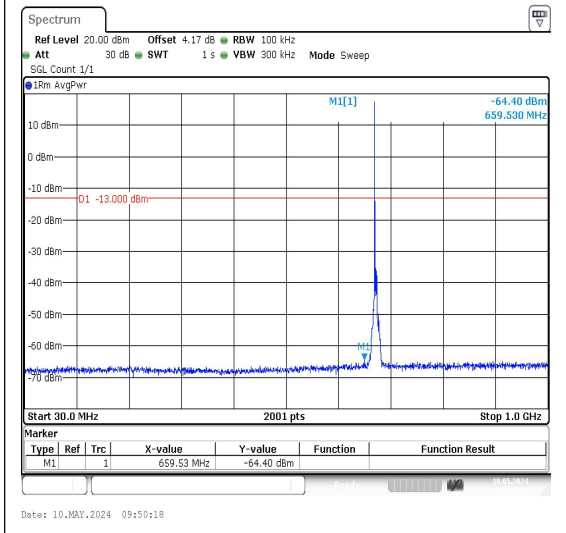

Test Graphs

Band71_5MHz_QPSK_133147_1RB#0_30~1000_30~1000

Band71_5MHz_QPSK_133147_1RB#0_1000~3000_0_1000~3000

Band71_5MHz_QPSK_133297_1RB#0_0.009~0.15
 15_0.009~0.15

Band71_5MHz_QPSK_133297_1RB#0_0.15~30
 0.15~30