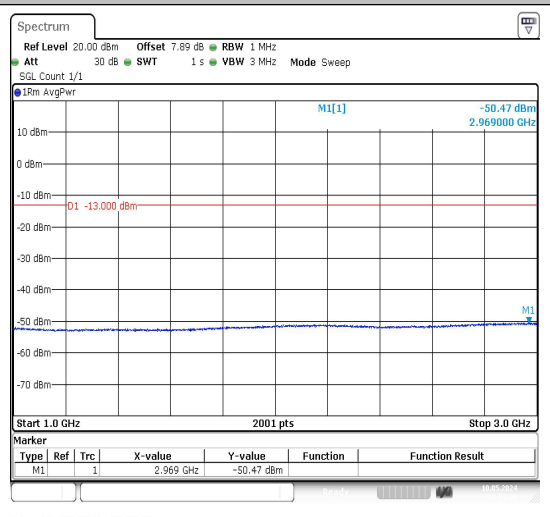

Band71_5MHz_QPSK_133447_1RB#0_0.15~30
0.15~30

Date: 10.MAY.2024 09:53:35