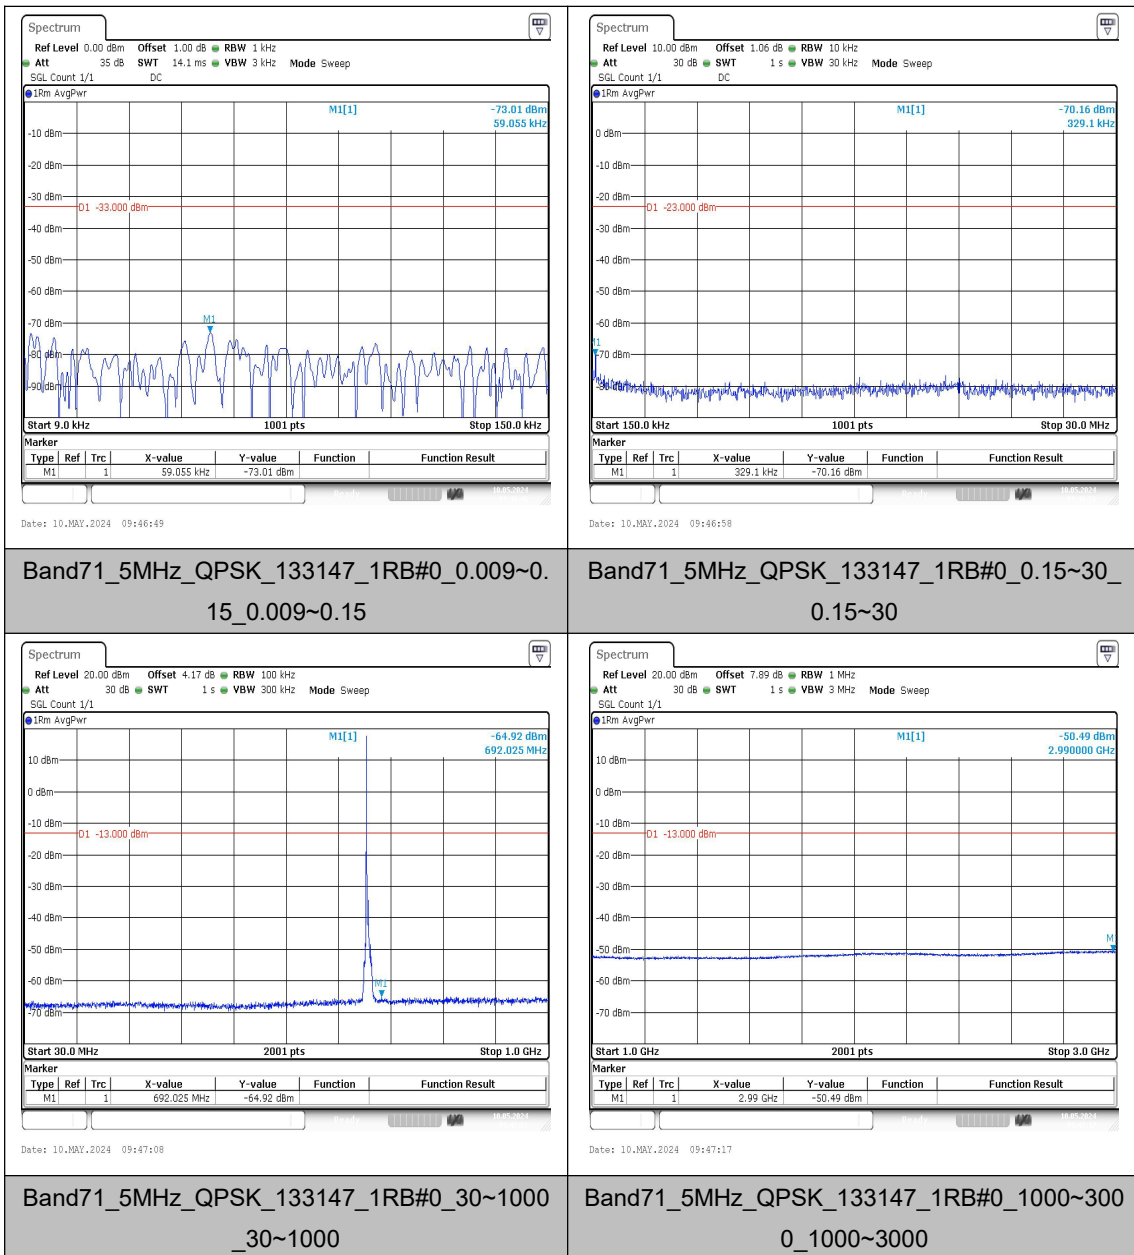

Test Graphs

Band71_5MHz_QPSK_133147_1RB#0_30~1000_30~1000

Band71_5MHz_QPSK_133147_1RB#0_1000~3000_0_1000~3000