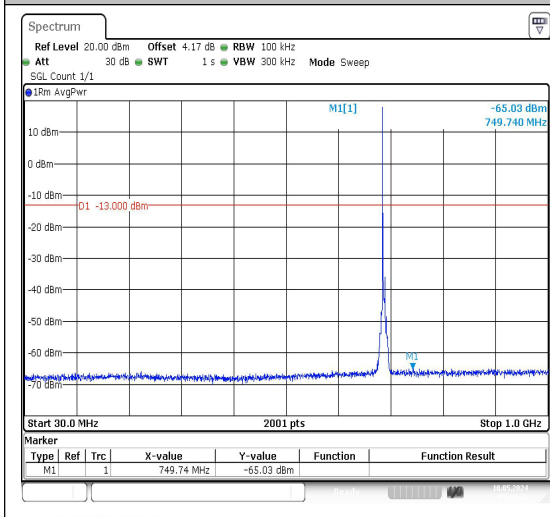

Band71_5MHz_QPSK_133447_1RB#0_0.009~0.15
15_0.009~0.15

Date: 10.MAY.2024 09:53:26