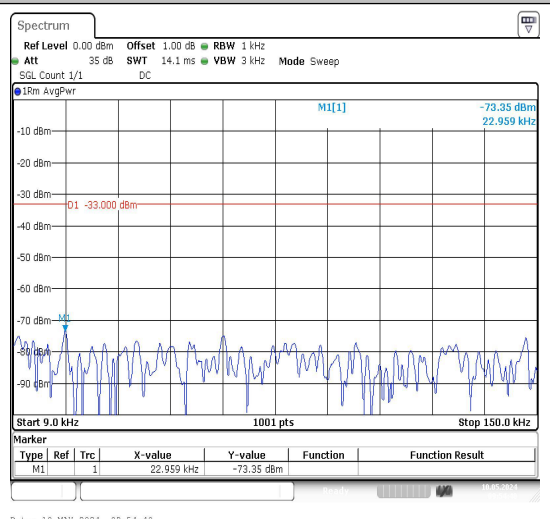

Band71_5MHz_QPSK_133447_1RB#0_0.15~30
0.15~30

Date: 10.MAY.2024 09:53:26

Date: 10.MAY.2024 09:53:35

Band71_5MHz_QPSK_133447_1RB#0_30~1000
30~1000

Band71_5MHz_QPSK_133447_1RB#0_1000~3000
0_1000~3000

Date: 10.MAY.2024 09:53:45