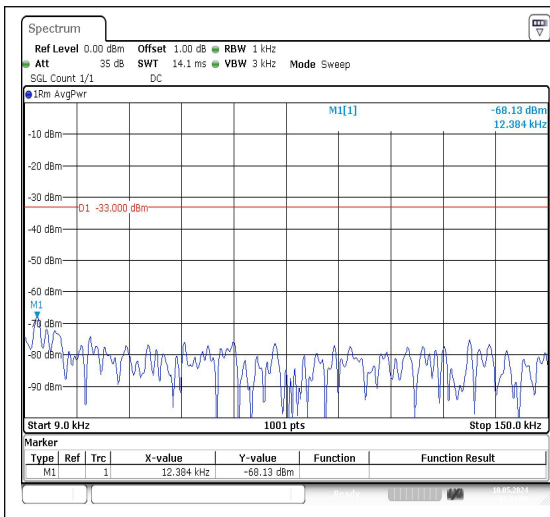

Date: 10.MAY.2024 09:53:07