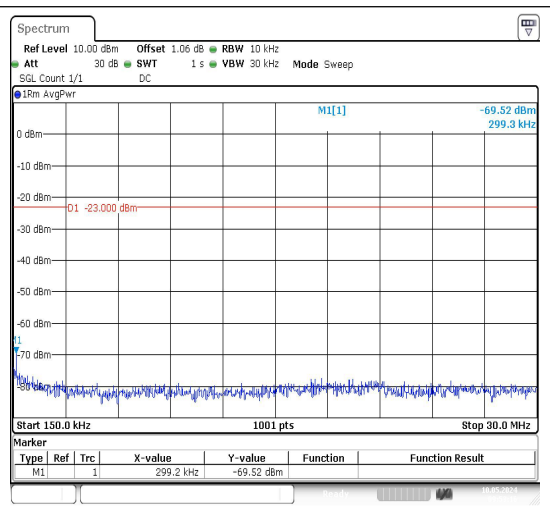

Band71_5MHz_QPSK_133297_1RB#0_30~1000
 30~1000

Band71_5MHz_QPSK_133297_1RB#0_1000~3000
 0_1000~3000

Date: 10.MAY.2024 09:53:07

Date: 10.MAY.2024 09:53:17

Band71_5MHz_QPSK_133447_1RB#0_0.009~0.15
15_0.009~0.15