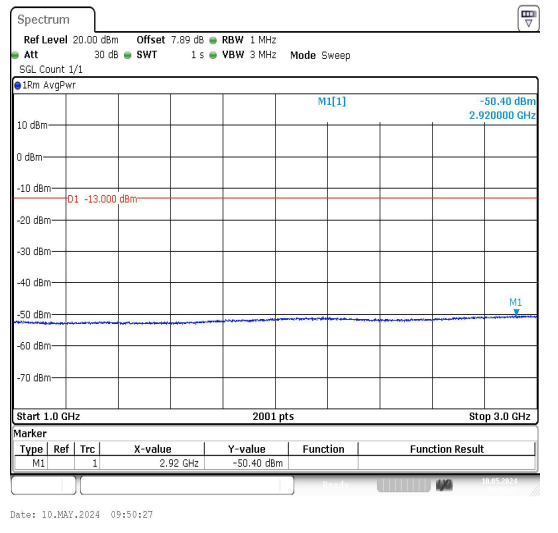

Test Graphs

Band71_5MHz_QPSK_133147_1RB#0_30~1000_30~1000

Band71_5MHz_QPSK_133147_1RB#0_1000~3000_0_1000~3000

Band71_5MHz_QPSK_133297_1RB#0_0.009~0.15
 15_0.009~0.15

Band71_5MHz_QPSK_133297_1RB#0_0.15~30
 0.15~30